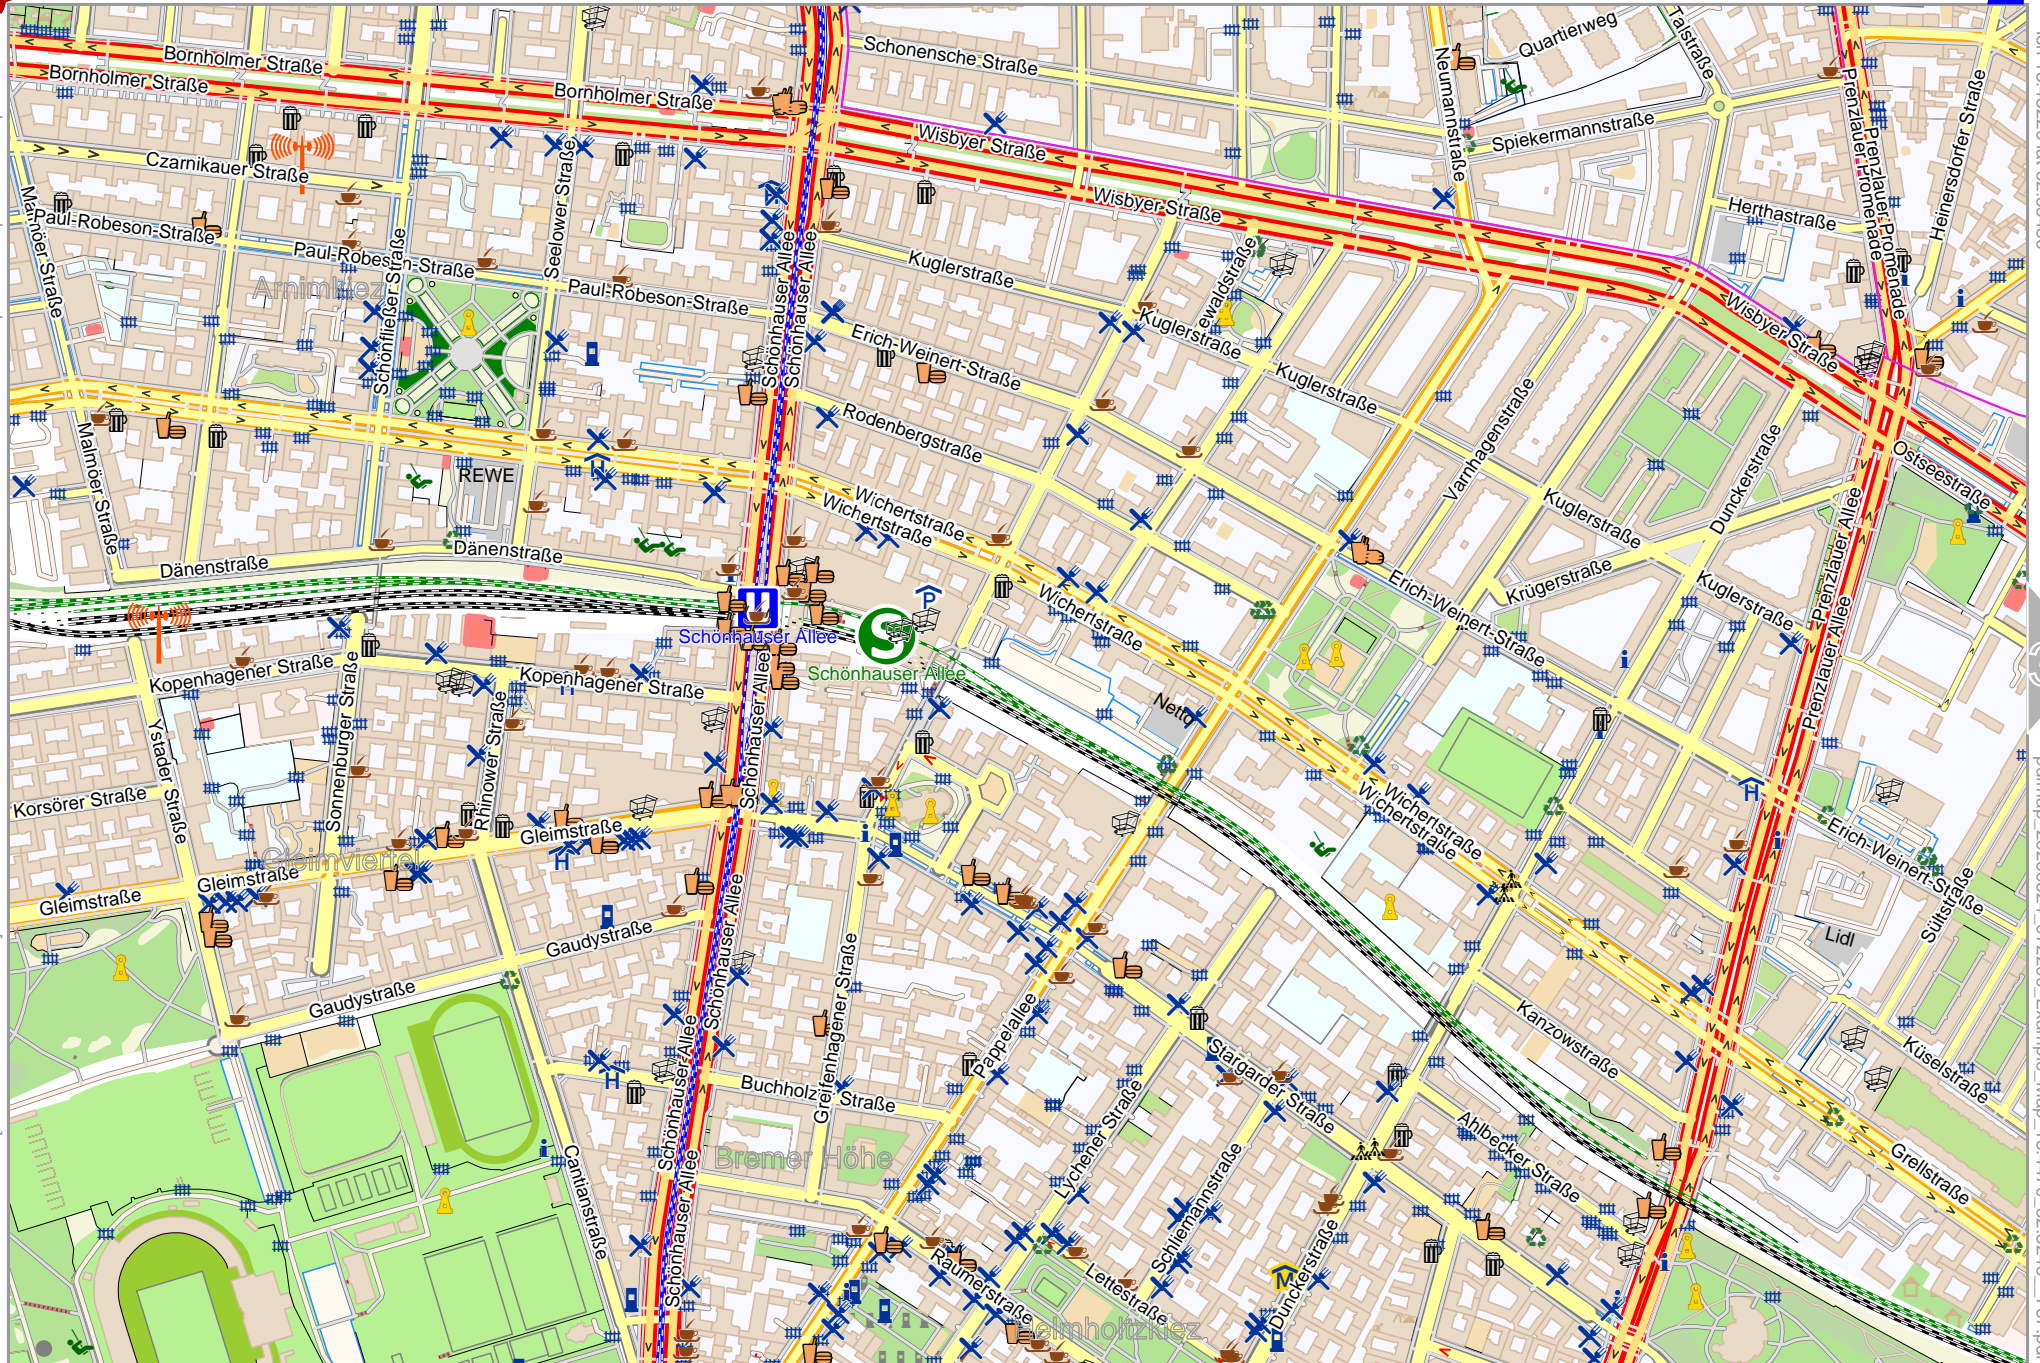

Example_Map

lon 13.49127 lat 52.55486

Map data © OpenStreetMap contributors

pdfmap_20260624_072200_Example_Map_13.4470_52.5245_767.pdf

lon 13.40276 lat 52.49421
[nom. scale = 1 / 37500]

www.milvusmap.eu

lon 13.46177 lat 52.54273 [nom. scale = 1 / 7500]

lon 13.49127 lat 52.55486

pdfmap_20260624_072200_Example_Map_134470_52.5245_767.pdf

0 100 m 700 m

lon 13.40276 lat 52.53060 [nom. scale = 1 / 7500]

0 100 m 700 m

Map data © OpenStreetMap contributors

lon 13.43226 lat 52.54273

Map data © OpenStreetMap contributors

lon 13.46177 lat 52.53060 [nom. scale = 1 / 7500]

lon 13.49127 lat 52.54273

pdfmap_20260624_072200_Example_Map_134470_52.5245_767.pdf

0 100 m 700 m

10

Example_Map

Map data © OpenStreetMap contributors

lon 13.46177 lat 52.51847 [nom. scale = 1 / 7500]

0 100 m 700 m

lon 13.49127 lat 52.53060

pdfmap_20260624_072200_Example_Map_134470_52.5245_767.pdf

Example_Map

top

Map data © OpenStreetMap contributors

lon 13.40276 lat 52.50634 [nom. scale = 1 / 7500]