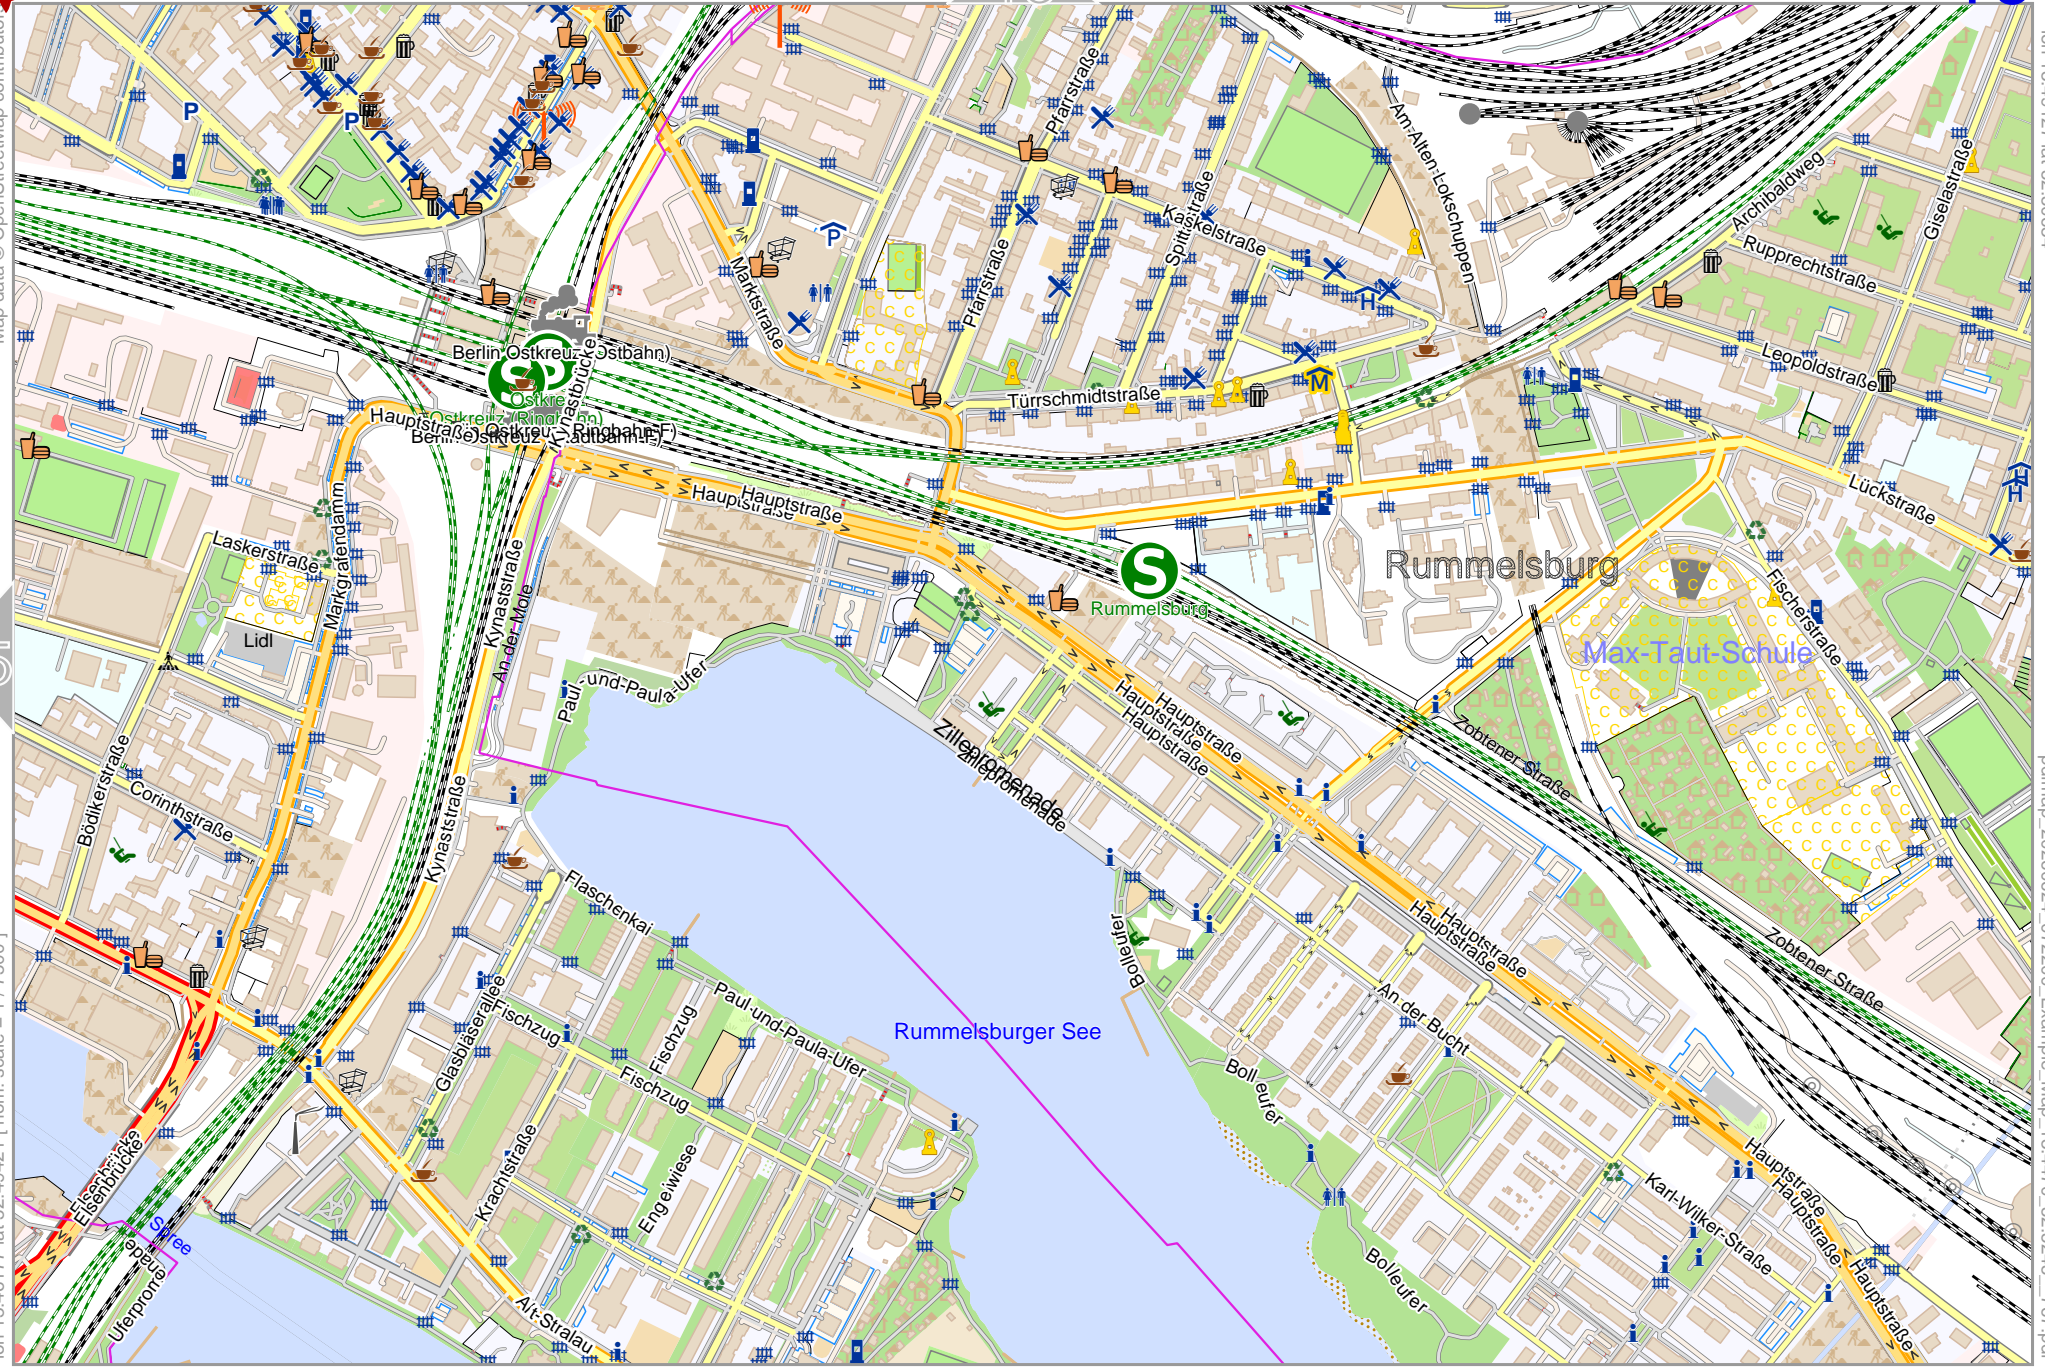

lon 13.46177 lat 52.50634 pdfmap_20260624_072200_Example_Map_13.4470_52.5245_767.pdf

0 100 m 700 m

Map data © OpenStreetMap contributors

lon 13.46177 lat 52.49421 [nom. scale = 1 / 7500]

lon 13.49127 lat 52.50634

pdfmap_20260624_072200_Example_Map_134470_52.5245_767.pdf

0 100 m 700 m