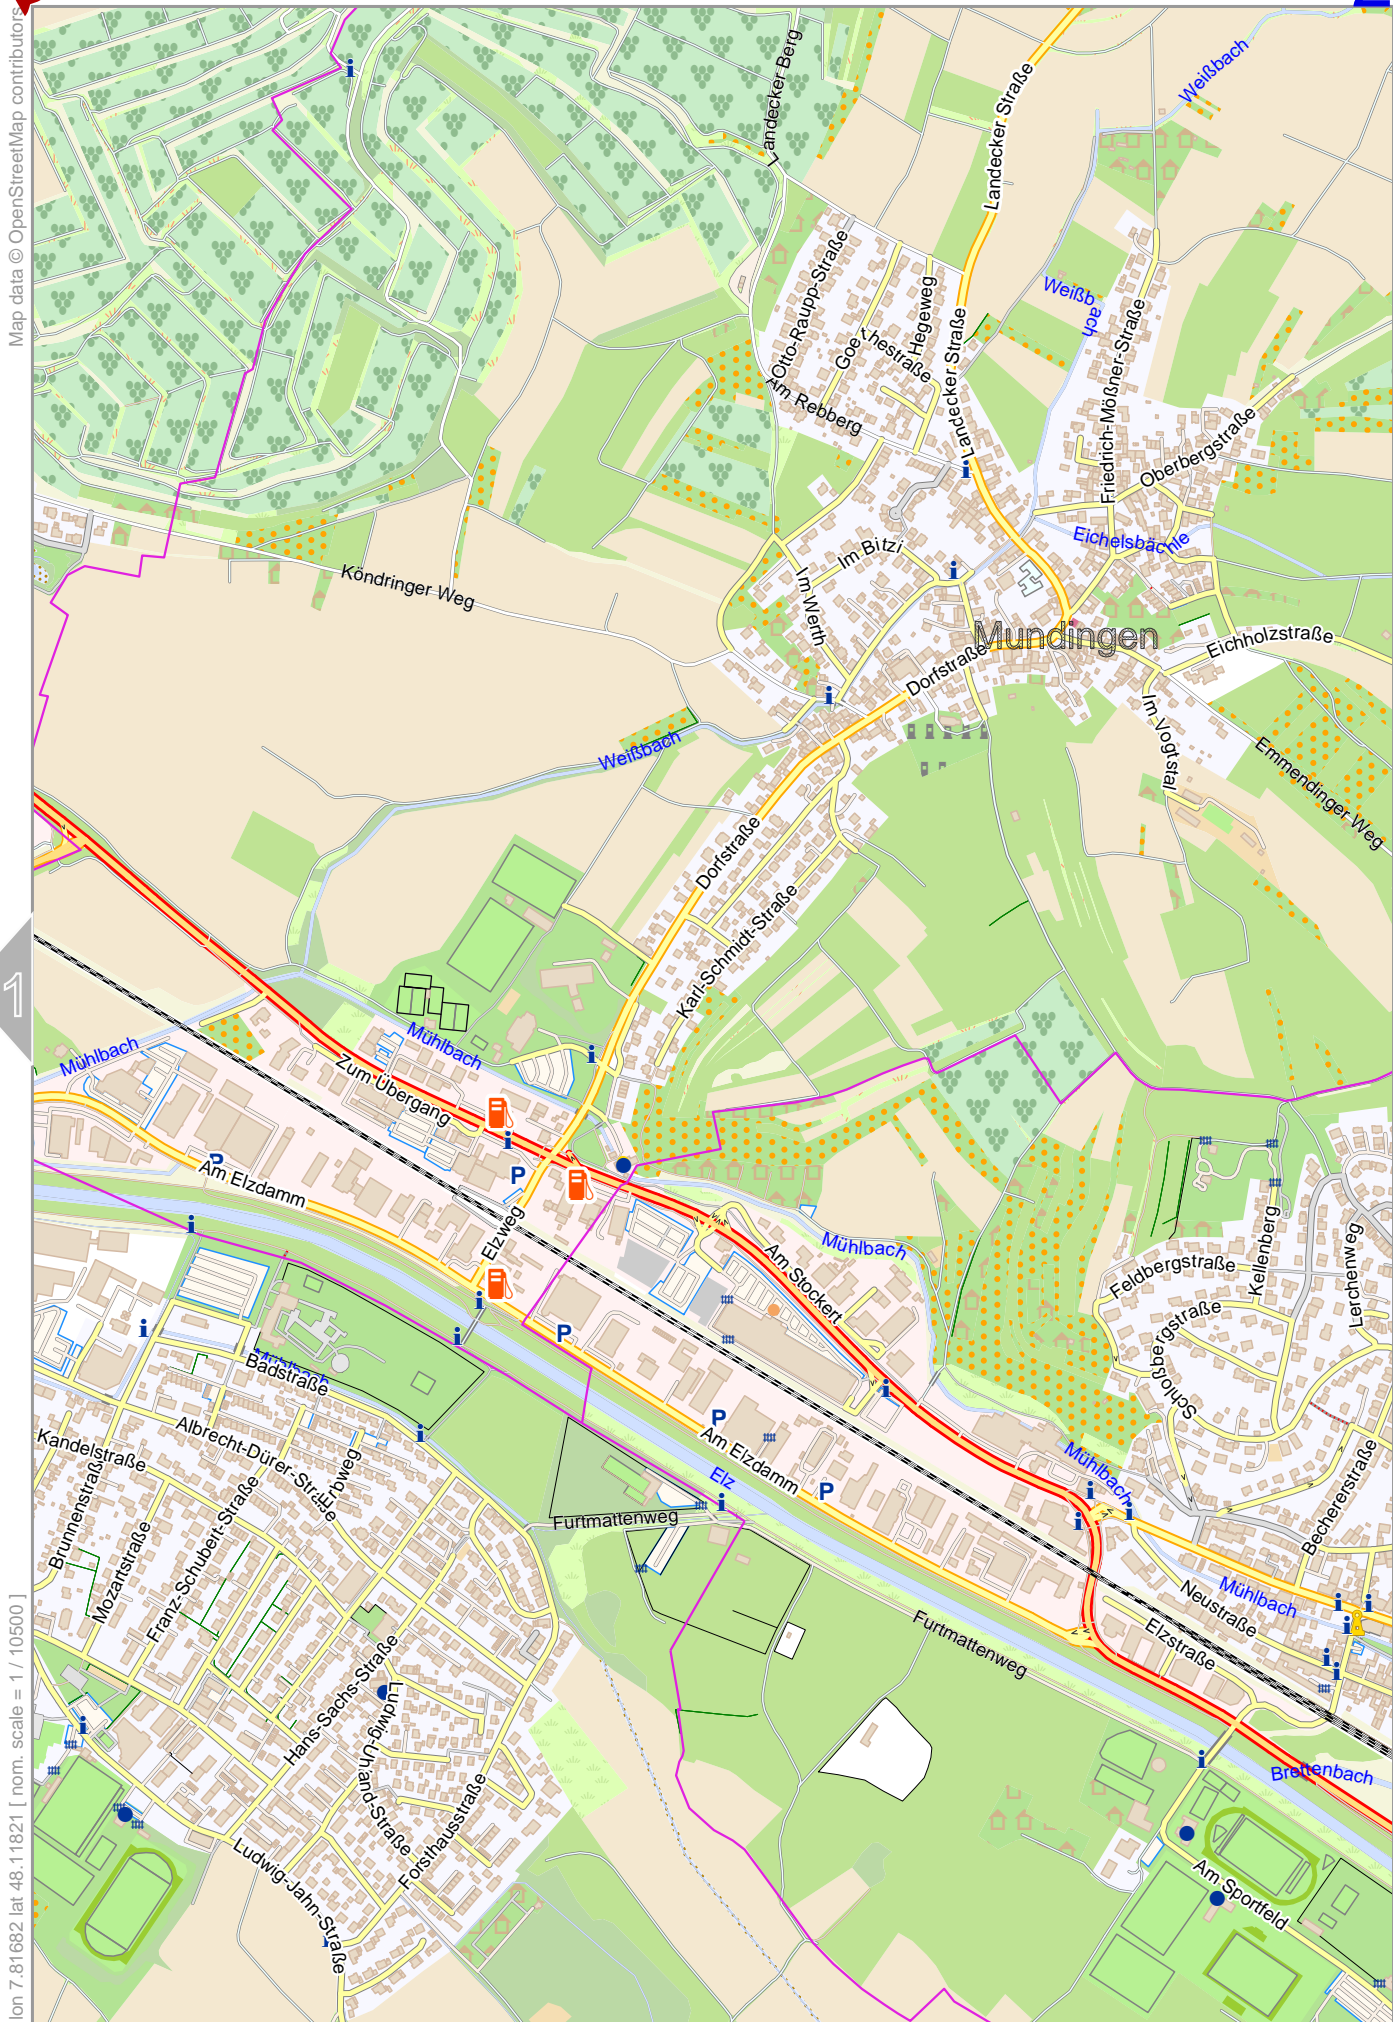

Map data © OpenStreetMap contributors

lon 7.81682 lat 48.14342

2

lon 7.79143 lat 48.11821 [ nom. scale = 1 / 10500 ]

pdfmap\_20260622\_071900\_Example\_Map\_7.81682\_48.1308\_061.pdf

0 100 m 500 m

lon 7.81682 lat 48.11821 [ nom. scale = 1 / 10500 ]

lon 7.84221 lat 48.14342

pdfmap\_20260622\_071900\_Example\_Map\_7.81682\_48.1308\_061.pdf