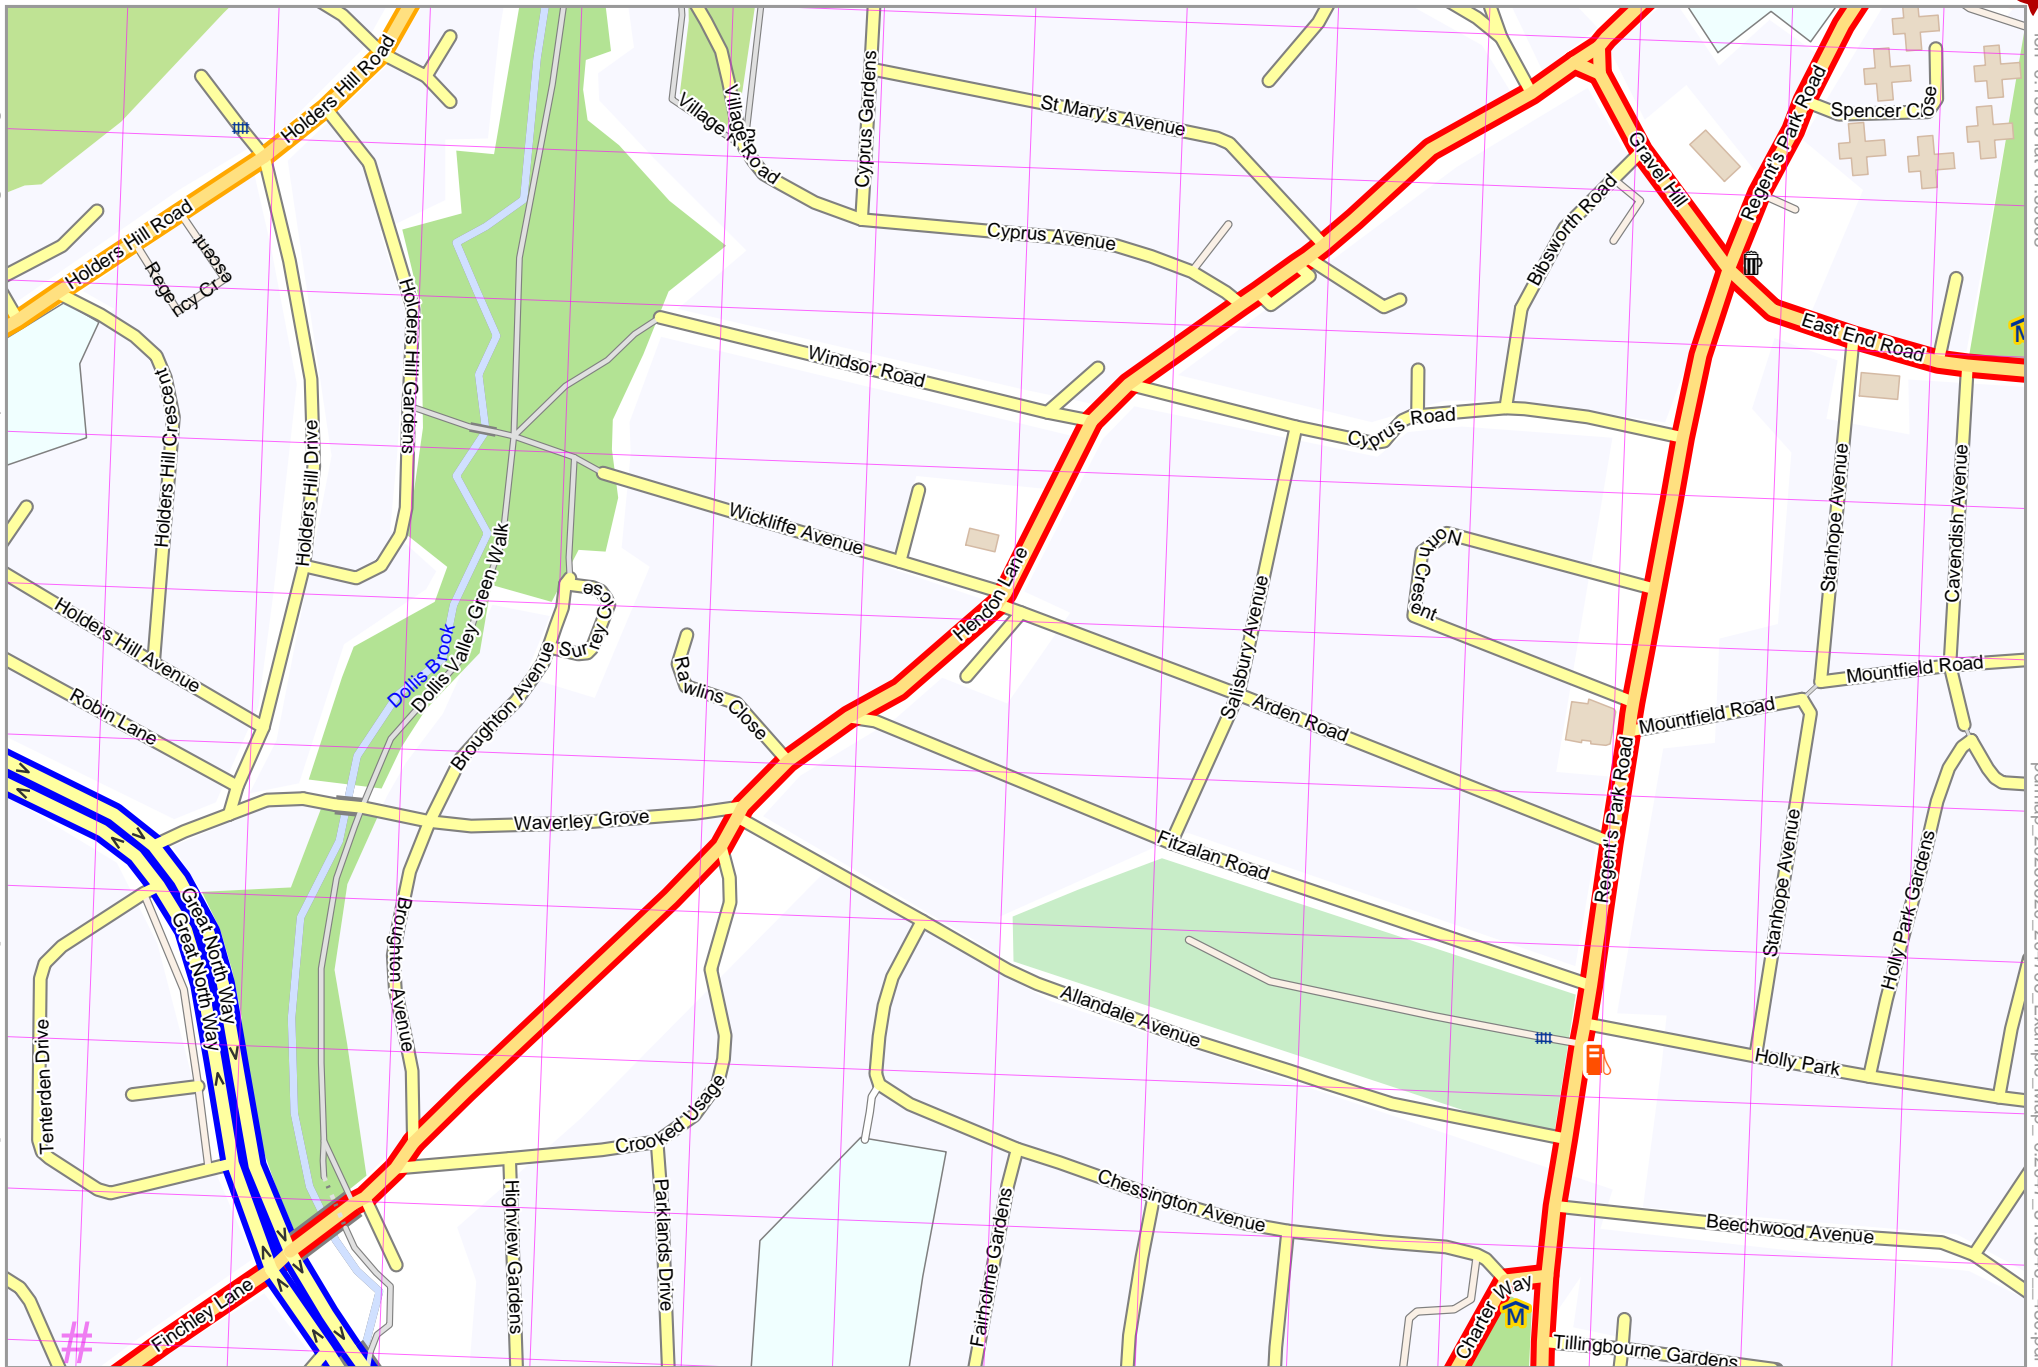

Map data CCBYSA2 fosc.m.org+osm.org contributors

lon -0.19515 lat 51.59868

lon -0.21442 lat 51.59059 [ nom. scale = 1 / 5000 ]

pdfmap\_20260620\_204706\_Example\_Map\_-0.2047\_51.5946\_430.pdf

# UTM: 30 U easting 693.00 km northing 5719.20 km

UTM-Grid-width = 100m