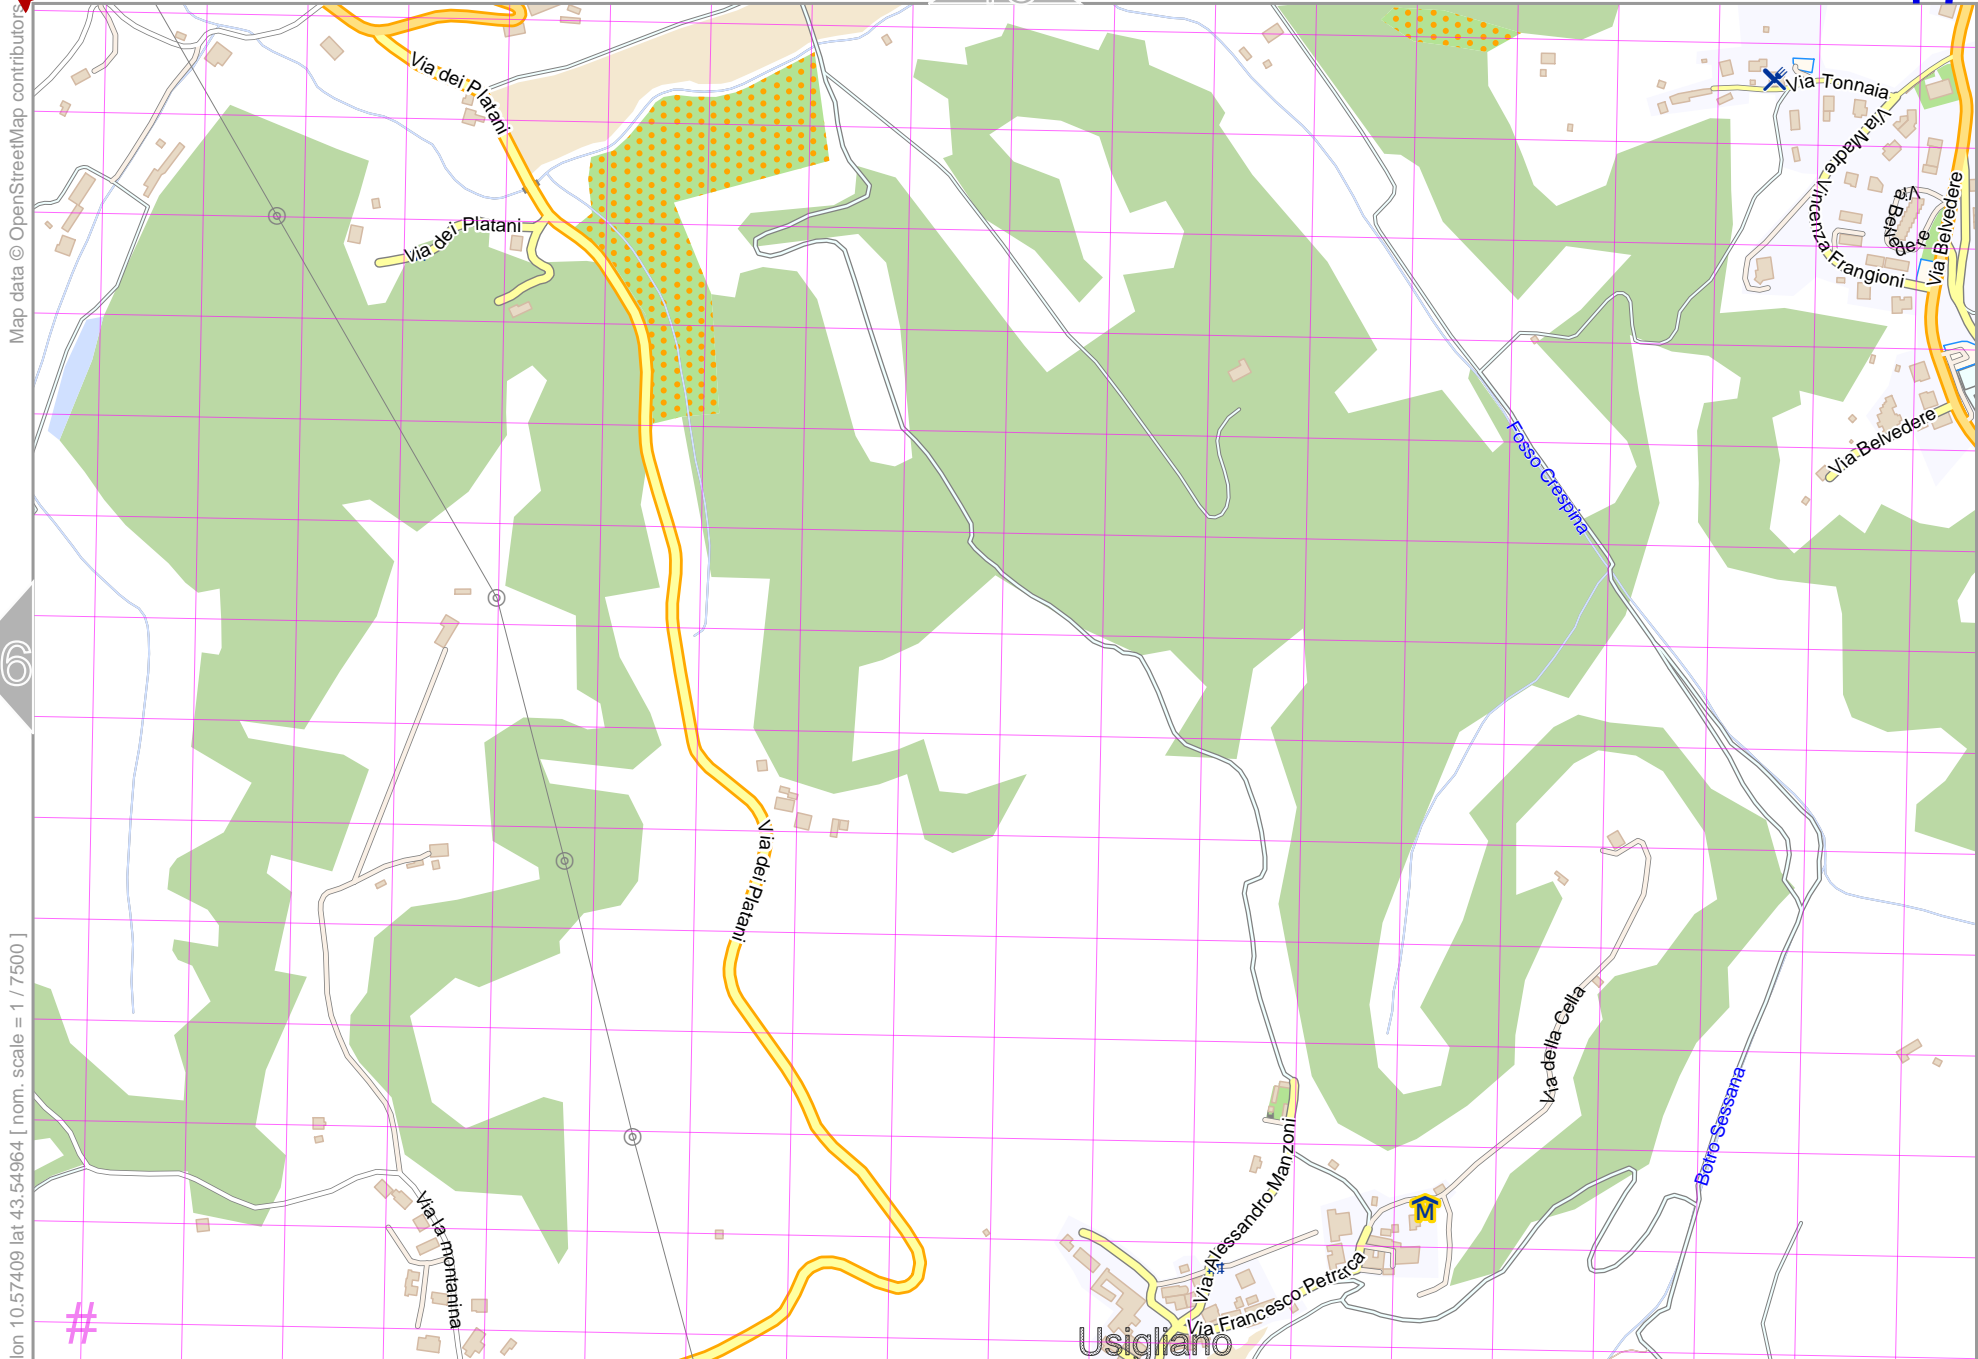

Example_Map

Map data © OpenStreetMap contributors

lon 10.52637 lat 43.56179 [nom. scale = 1 / 7500]

UTM: 32 T easting 623.30 km northing 4824.40 km
UTM-Grid-width = 100m

Example_Map

Map data © OpenStreetMap contributors

Example_Map

lon 10.50251 lat 43.54964 [nom. scale = 1 / 7500]

lon 10.52637 lat 43.56179

15

pdfmap_20260620_202723_Example_Map_10.5502_43.5739_077.pdf

UTM: 32 T easting 621.40 km northing 4823.00 km
UTM-Grid-width = 100m

Example_Map

lon 10.55023 lat 43.54964 [nom. scale = 1 / 7500]

lon 10.57409 lat 43.56179 pdfmap_20260620_202723_Example_Map_10.5502_43.5739_077.pdf

UTM: 32 T easting 625.30 km northing 4823.10 km
UTM-Grid-width = 100m

Map data © OpenStreetMap contributors

Example_Map

lon 10.57409 lat 43.54964 [nom. scale = 1 / 7500]

lon 10.59795 lat 43.56179

pdfmap_20260620_202723_Example_Map_10.5502_43.5739_077.pdf

UTM: 32 T easting 627.20 km northing 4823.10 km
UTM-Grid-width = 100m