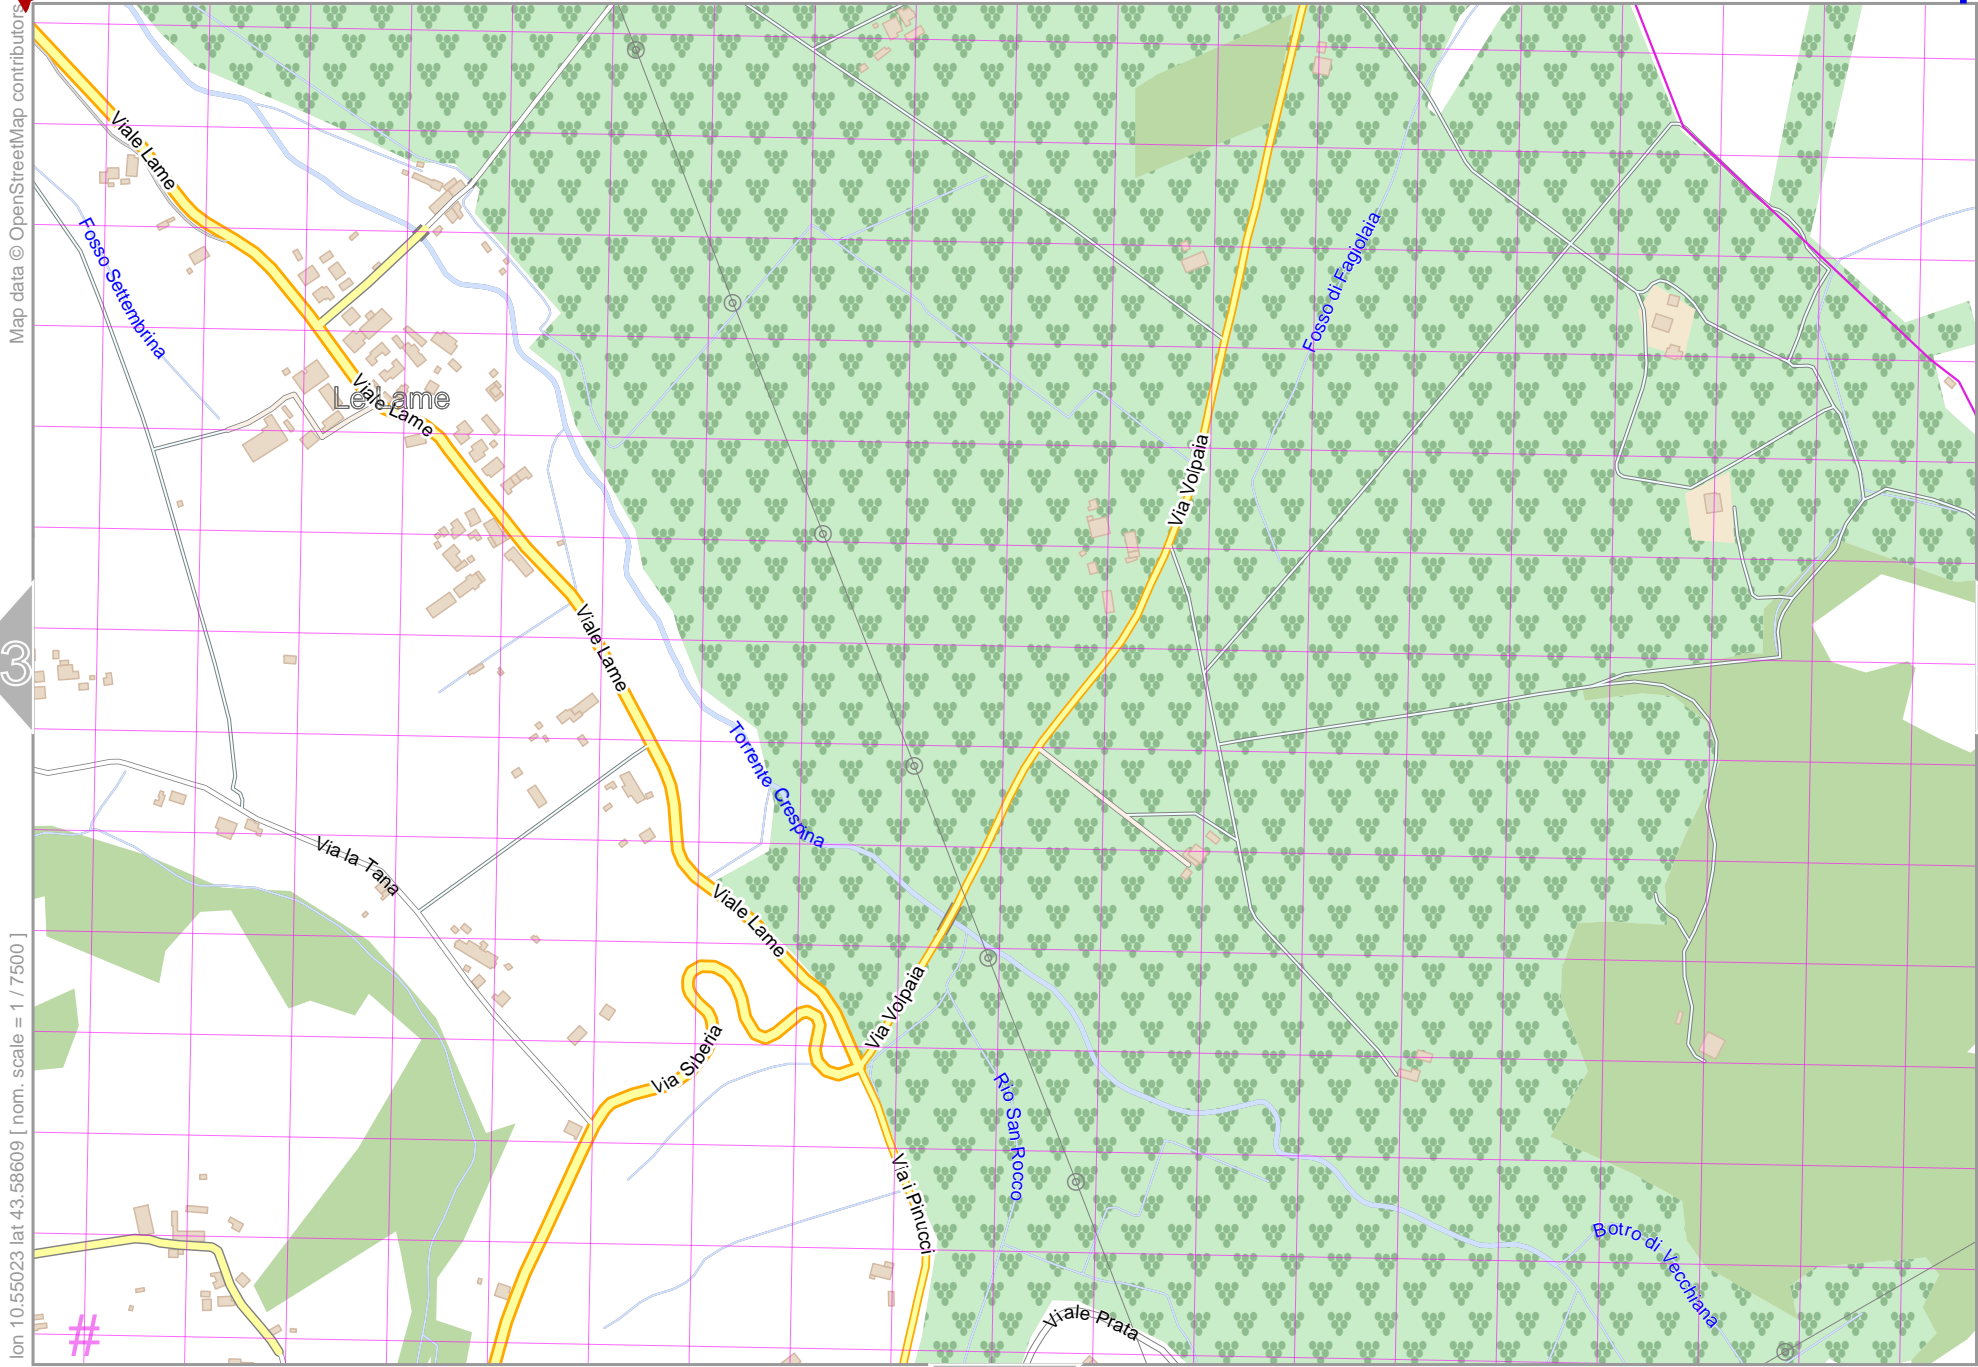

Example_Map

lon 10.59795 lat 43.59824

Map data © OpenStreetMap contributors

lon 10.50251 lat 43.54964
[nom. scale = 1 / 30000]

pdfmap 2026020 202723 Example_Map_10.5502_43.5739_077.pdf

www.milvusmap.eu

Example_Map

Example_Map

Map data © OpenStreetMap contributors

lon 10.52637 lat 43.58609 [nom. scale = 1 / 7500]

UTM: 32 T easting 623.30 km northing 4827.10 km
UTM-Grid-width = 100m

Example_Map

lon 10.55023 lat 43.58609 [nom. scale = 1 / 7500]

Map data © OpenStreetMap contributors

Example_Map

lon 10.55023 lat 43.57394 [nom. scale = 1 / 7500]

UTM: 32 T easting 625.20 km northing 4825.80 km
UTM-Grid-width = 100m

7

12

Map data © OpenStreetMap contributors

Example_Map

Map data © OpenStreetMap contributors

lon 10.52637 lat 43.56179 [nom. scale = 1 / 7500]

UTM: 32 T easting 623.30 km northing 4824.40 km
UTM-Grid-width = 100m

Example_Map

Map data © OpenStreetMap contributors