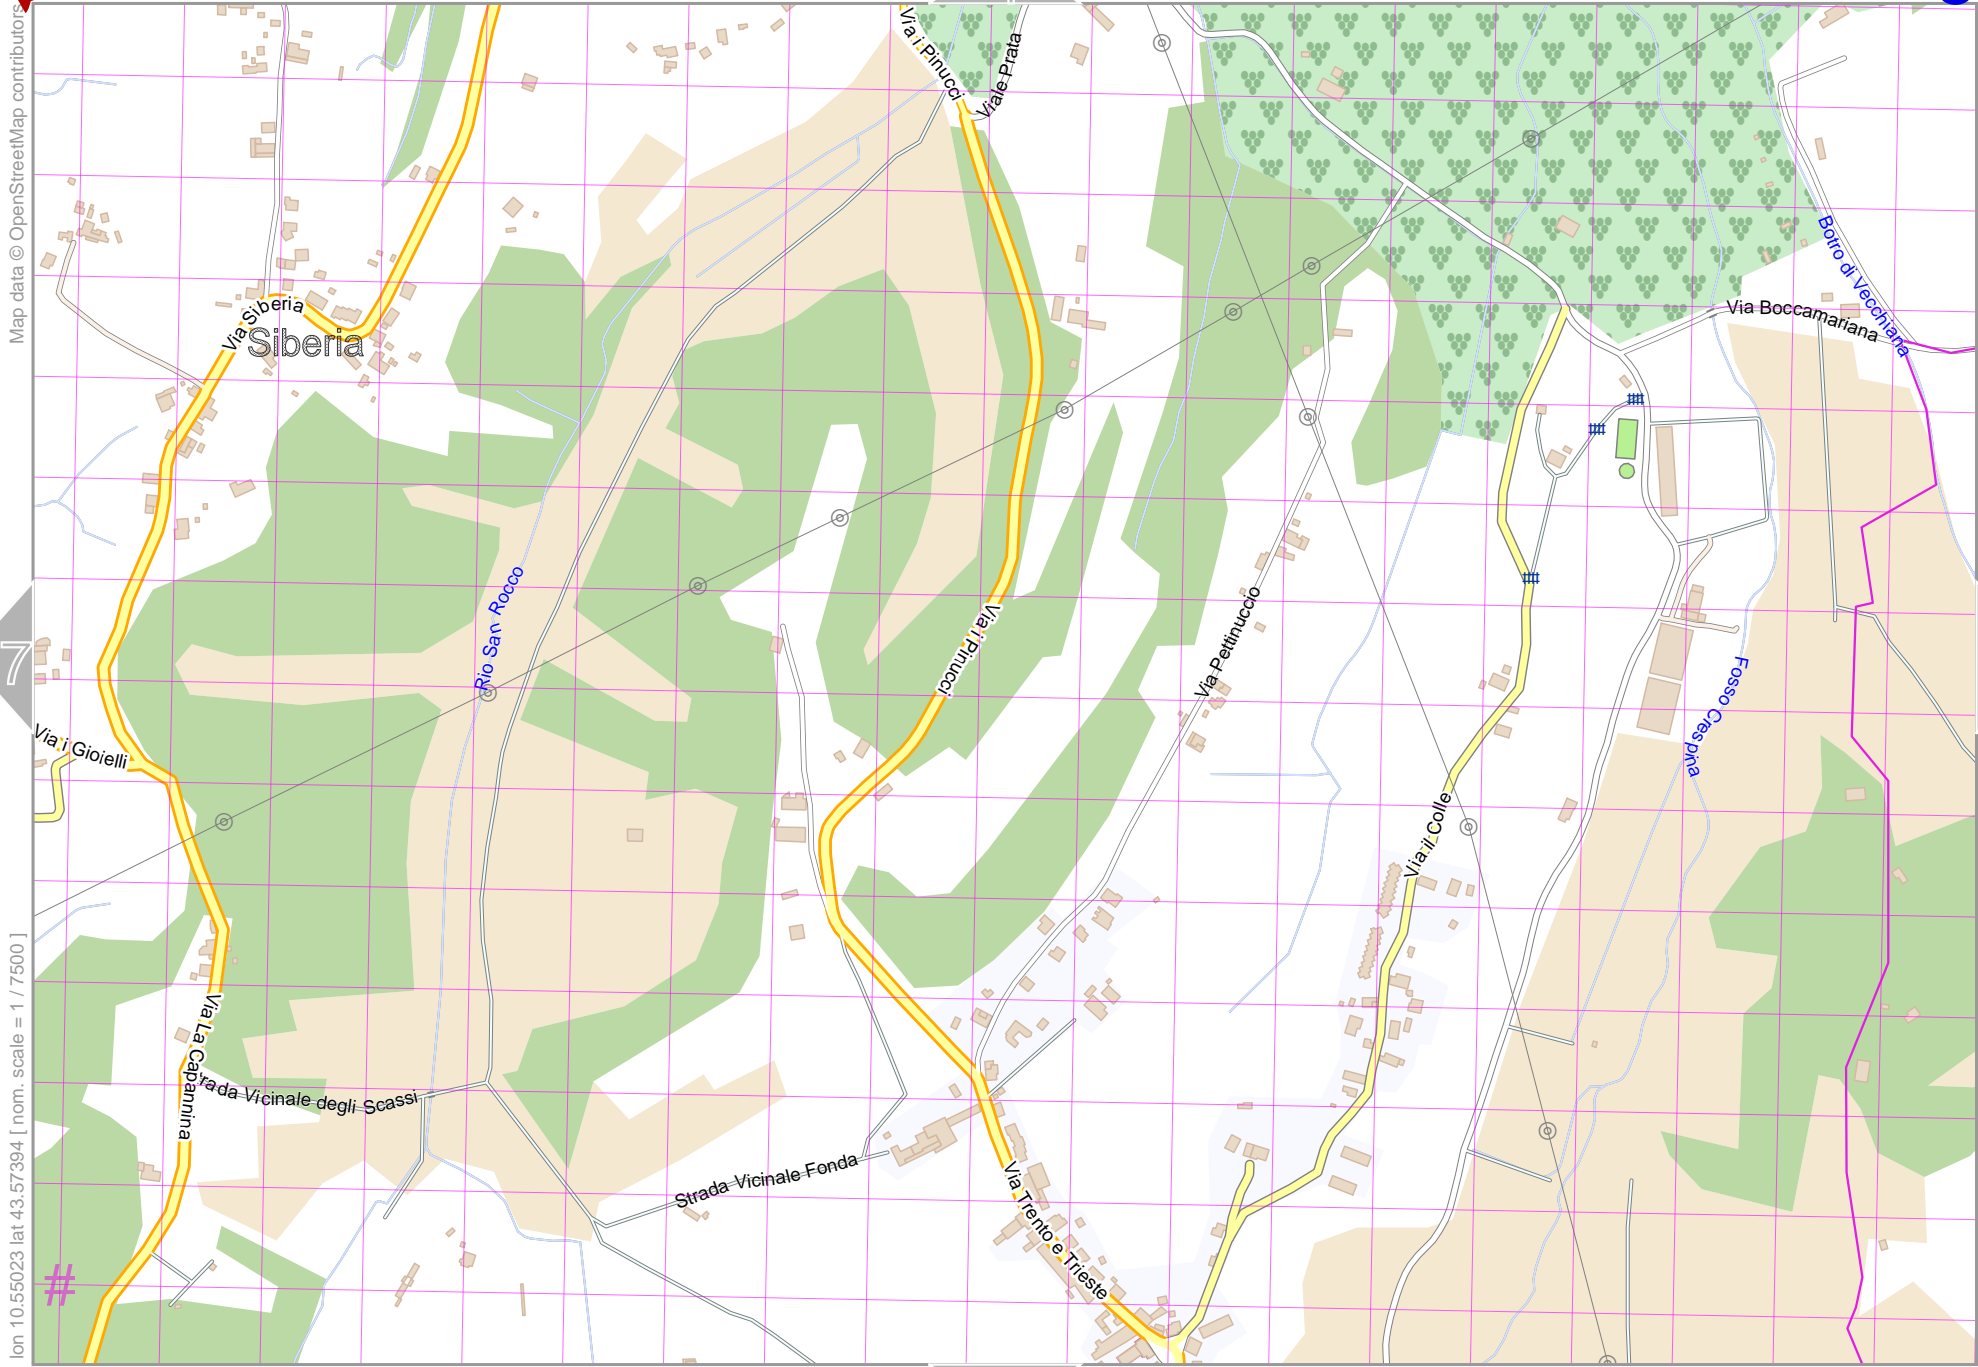

Example_Map

lon 10.52637 lat 43.57394 [nom. scale = 1 / 7500]

lon 10.55023 lat 43.58609

pdfmap_20260620_202723_Example_Map_10.5502_43.5739_077.pdf

UTM: 32 T easting 623.30 km northing 4825.70 km
UTM-Grid-width = 100m

Map data © OpenStreetMap contributors

Example_Map

lon 10.55023 lat 43.57394 [nom. scale = 1 / 7500]

UTM: 32 T easting 625.20 km northing 4825.80 km
UTM-Grid-width = 100m

7

12

Map data © OpenStreetMap contributors

Example_Map

Map data © OpenStreetMap contributors

lon 10.52637 lat 43.56179 [nom. scale = 1 / 7500]

UTM: 32 T easting 623.30 km northing 4824.40 km
UTM-Grid-width = 100m

Example_Map

Map data © OpenStreetMap contributors

Map data © OpenStreetMap contributors

Example_Map

lon 10.57409 lat 43.54964 [nom. scale = 1 / 7500]

lon 10.59795 lat 43.56179

pdfmap_20260620_202723_Example_Map_10.5502_43.5739_077.pdf

UTM: 32 T easting 627.20 km northing 4823.10 km
UTM-Grid-width = 100m