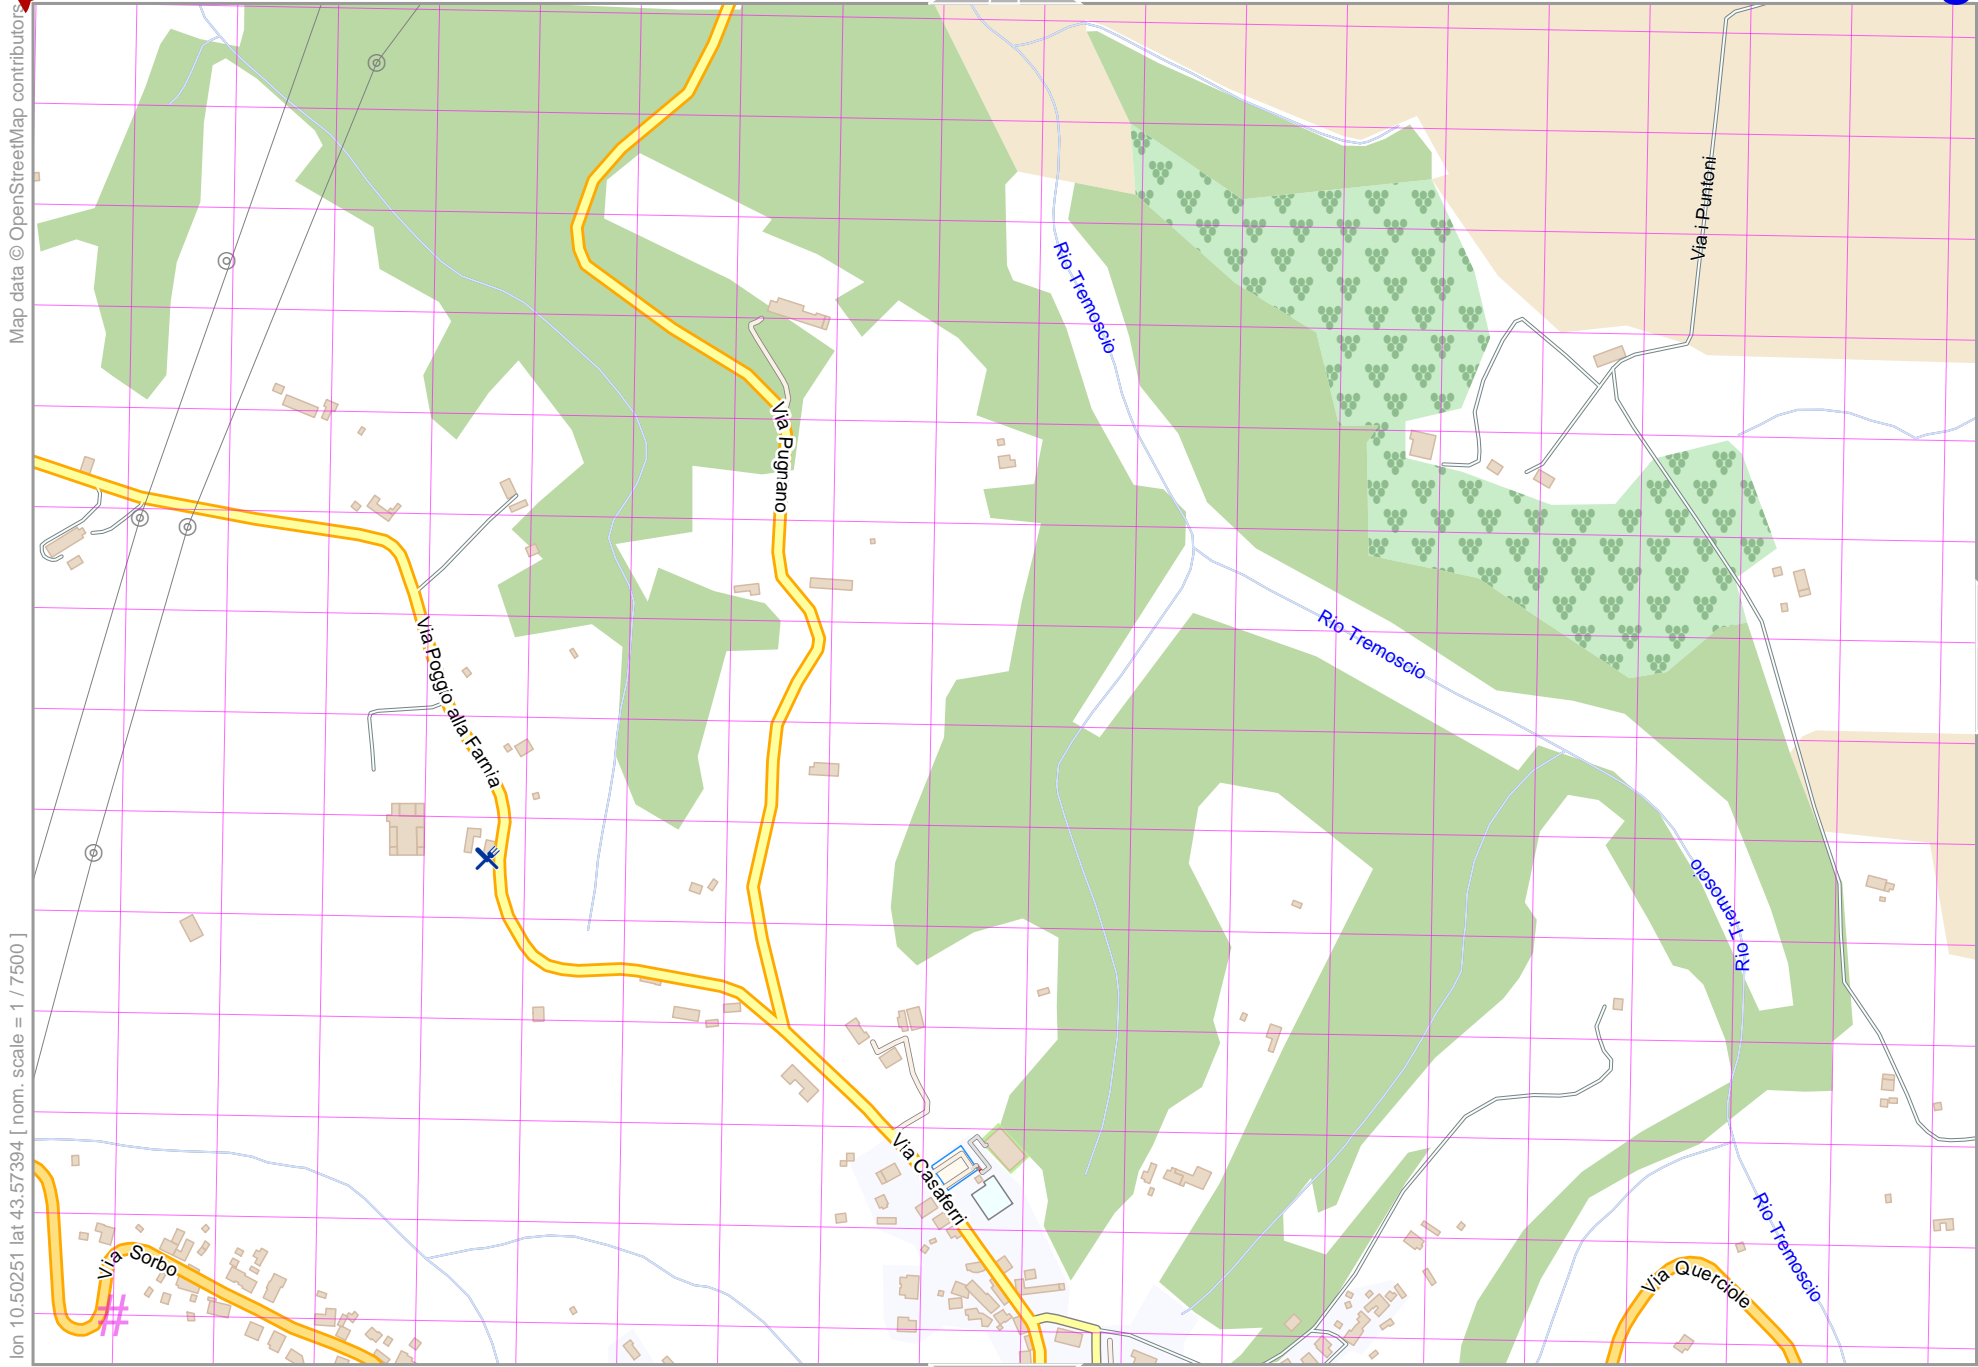

Example_Map

lon 10.50251 lat 43.57394 [nom. scale = 1 / 7500]

lon 10.52637 lat 43.58609

pdfmap_20260620_202723_Example_Map_10.5502_43.5739_077.pdf

UTM: 32 T easting 621.40 km northing 4825.70 km
UTM-Grid-width = 100m