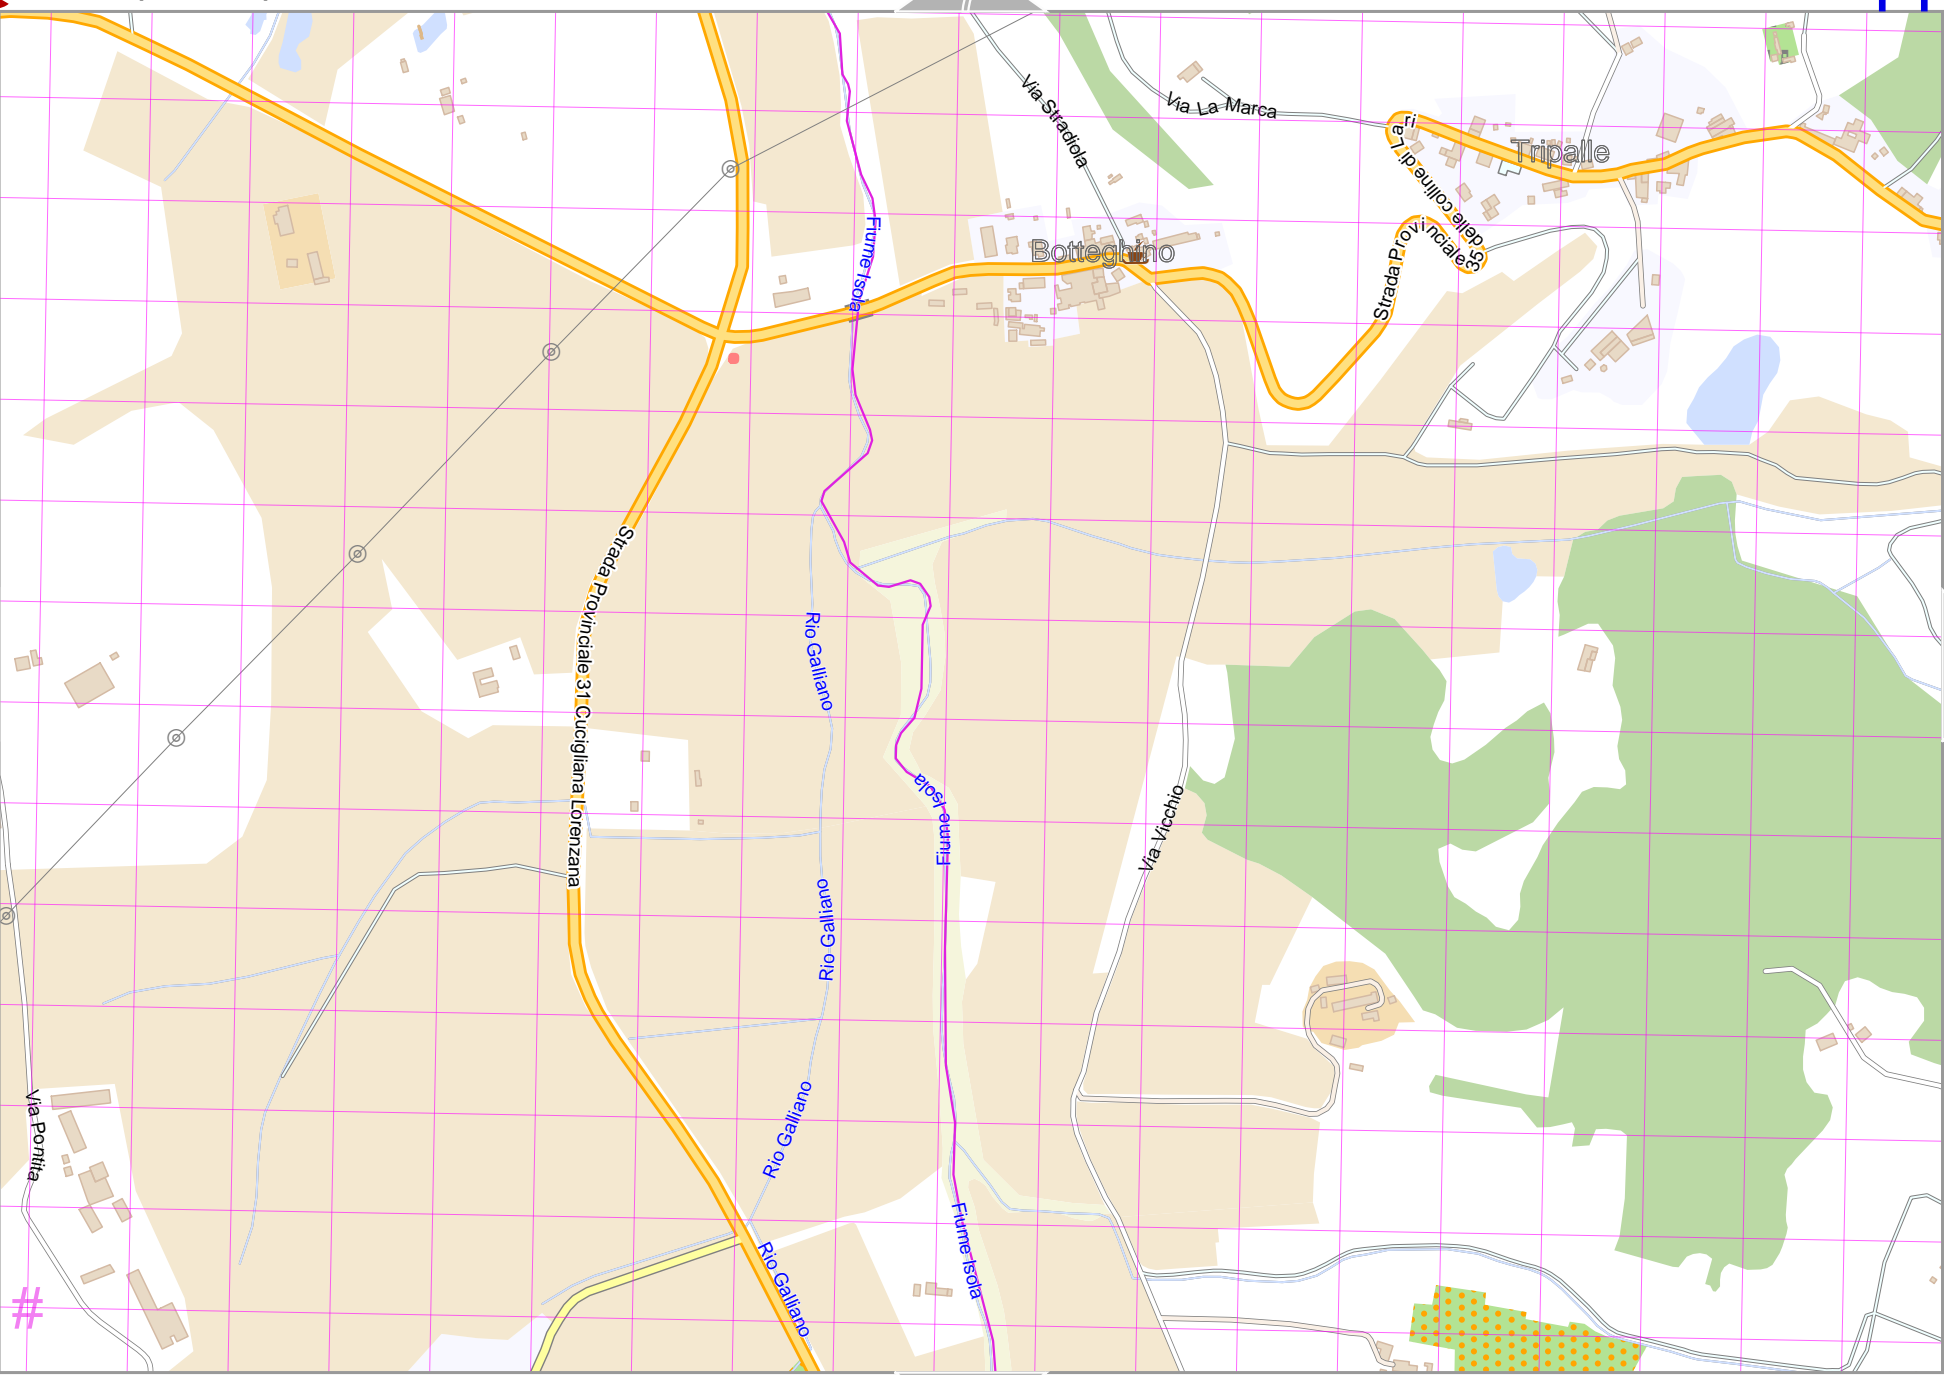

Map data © OpenStreetMap contributors

Example_Map

lon 10.55023 lat 43.57394 [nom. scale = 1 / 7500]

UTM: 32 T easting 625.20 km northing 4825.80 km
UTM-Grid-width = 100m

7

12

Map data © OpenStreetMap contributors

Example_Map

lon 10.57409 lat 43.57394 [nom. scale = 1 / 7500]

lon 10.59795 lat 43.58609 pdfmap_20260620_202723_Example_Map_10.5502_43.5739_077.pdf

UTM: 32 T easting 627.20 km northing 4825.80 km
UTM-Grid-width = 100m

Example_Map

Map data © OpenStreetMap contributors

lon 10.52637 lat 43.56179 [nom. scale = 1 / 7500]

UTM: 32 T easting 623.30 km northing 4824.40 km
UTM-Grid-width = 100m

Example_Map

Map data © OpenStreetMap contributors

Map data © OpenStreetMap contributors

Example_Map

lon 10.57409 lat 43.54964 [nom. scale = 1 / 7500]

lon 10.59795 lat 43.56179

pdfmap_20260620_202723_Example_Map_10.5502_43.5739_077.pdf

UTM: 32 T easting 627.20 km northing 4823.10 km
UTM-Grid-width = 100m