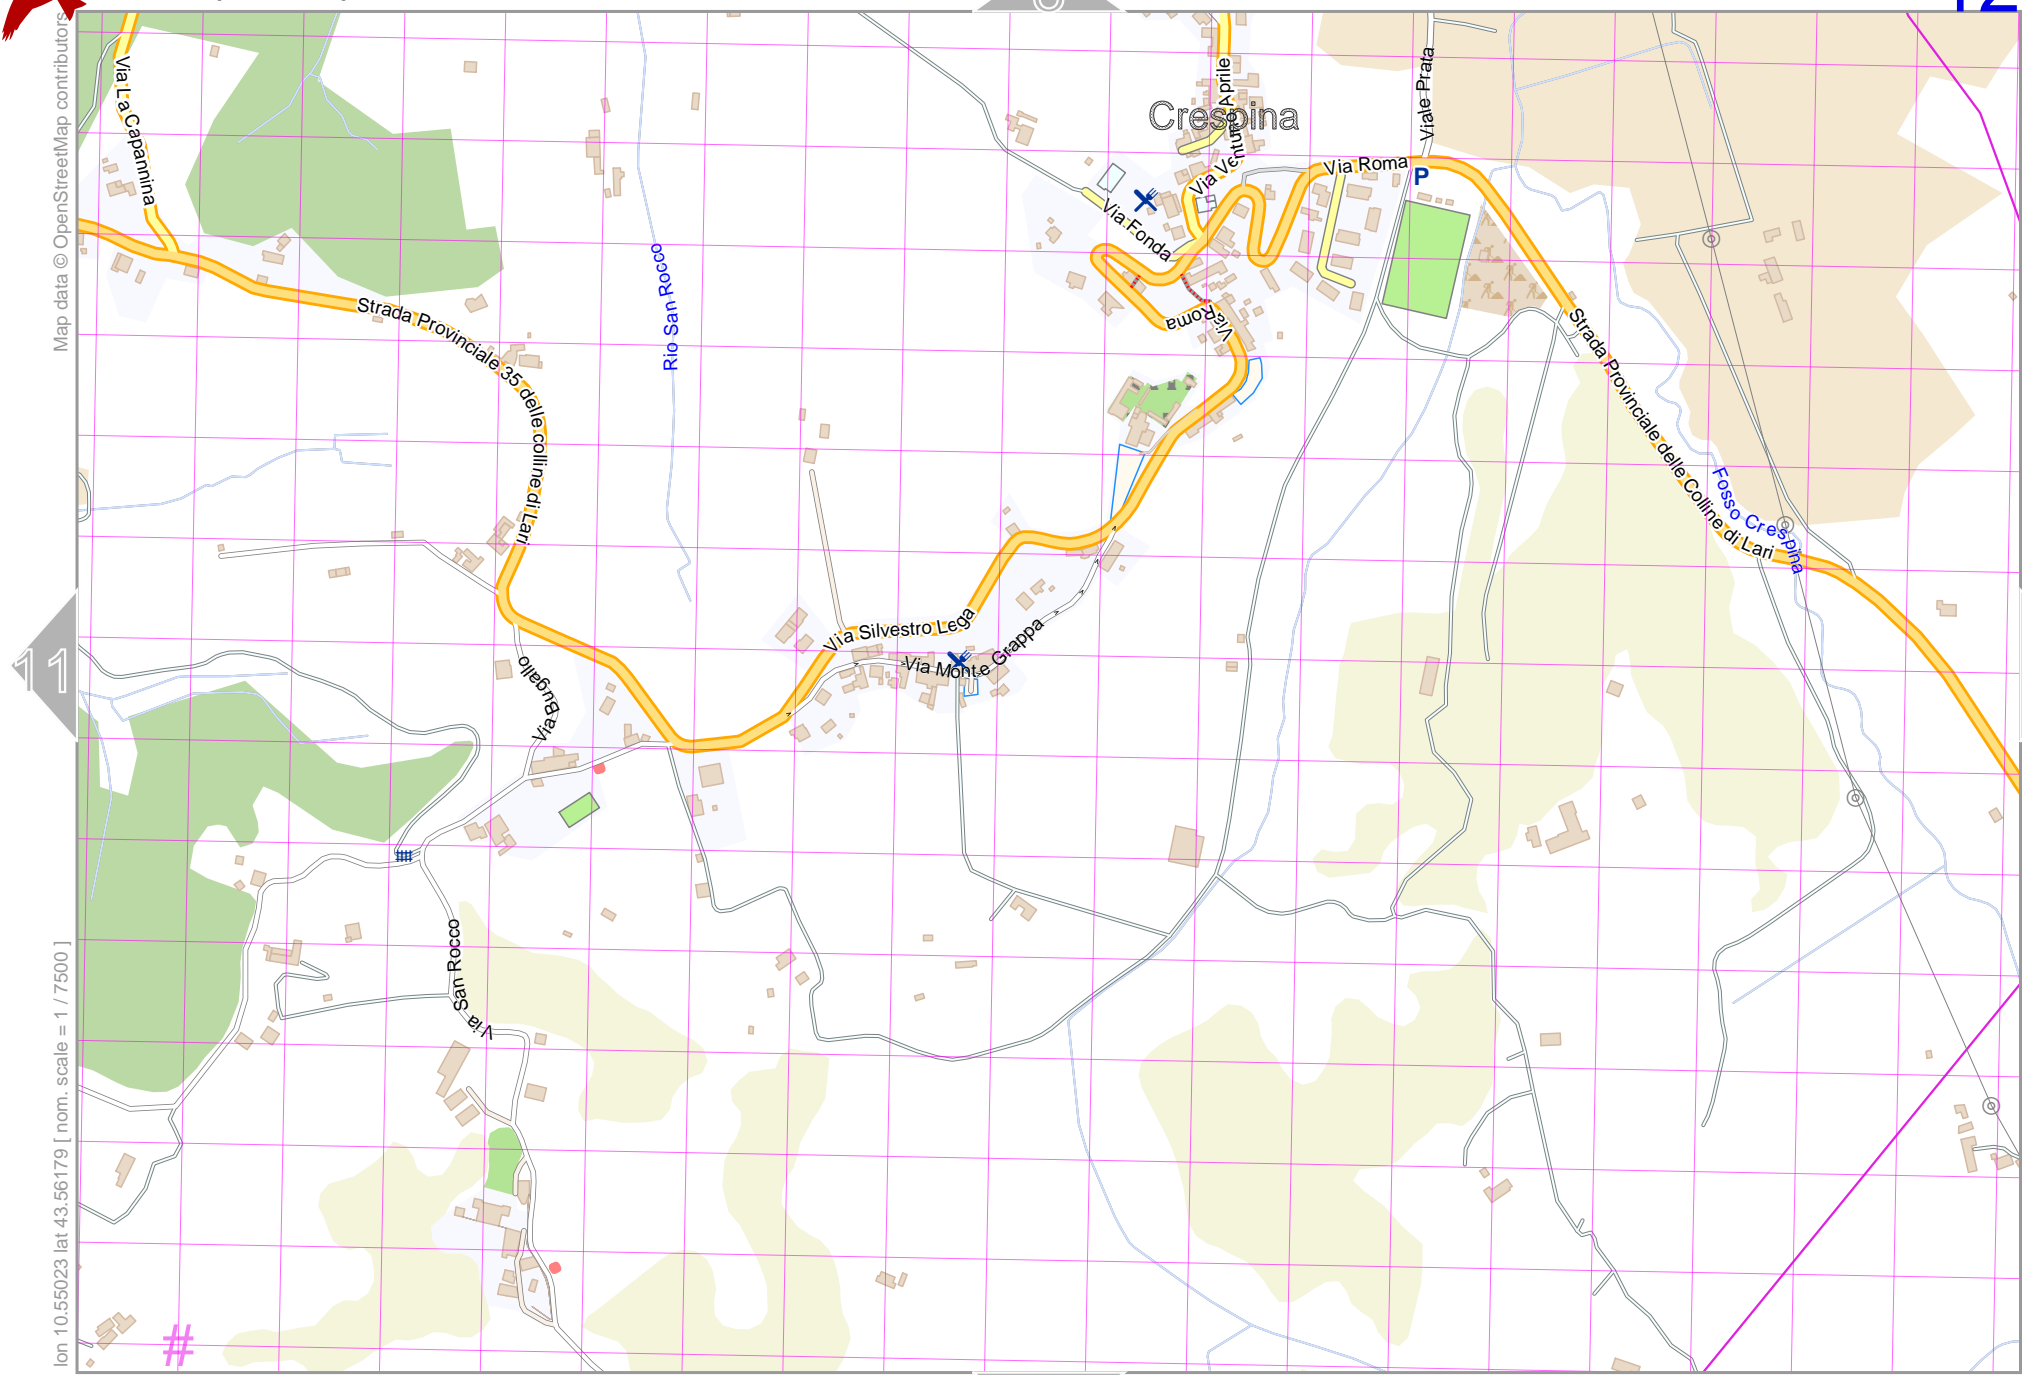

Example_Map

Map data © OpenStreetMap contributors

lon 10.52637 lat 43.56179 [nom. scale = 1 / 7500]

UTM: 32 T easting 623.30 km northing 4824.40 km
UTM-Grid-width = 100m

Example_Map

Map data © OpenStreetMap contributors

lon 10.55023 lat 43.56179 [nom. scale = 1 / 7500]

lon 10.57409 lat 43.57394

pdfmap_20260620_202723_Example_Map_10.5502_43.5739_077.pdf

UTM: 32 T easting 625.30 km northing 4824.40 km
UTM-Grid-width = 100m

Example_Map

12

9

17

lon 10.57409 lat 43.56179 [nom. scale = 1 / 7500]

lon 10.59795 lat 43.57394

pdfmap_20260620_202723_Example_Map_10.5502_43.5739_077.pdf

UTM: 32 T easting 627.20 km northing 4824.50 km
UTM-Grid-width = 100m

Map data © OpenStreetMap contributors

Example_Map

lon 10.57409 lat 43.54964 [nom. scale = 1 / 7500]

lon 10.59795 lat 43.56179

pdfmap_20260620_202723_Example_Map_10.5502_43.5739_077.pdf

UTM: 32 T easting 627.20 km northing 4823.10 km
UTM-Grid-width = 100m