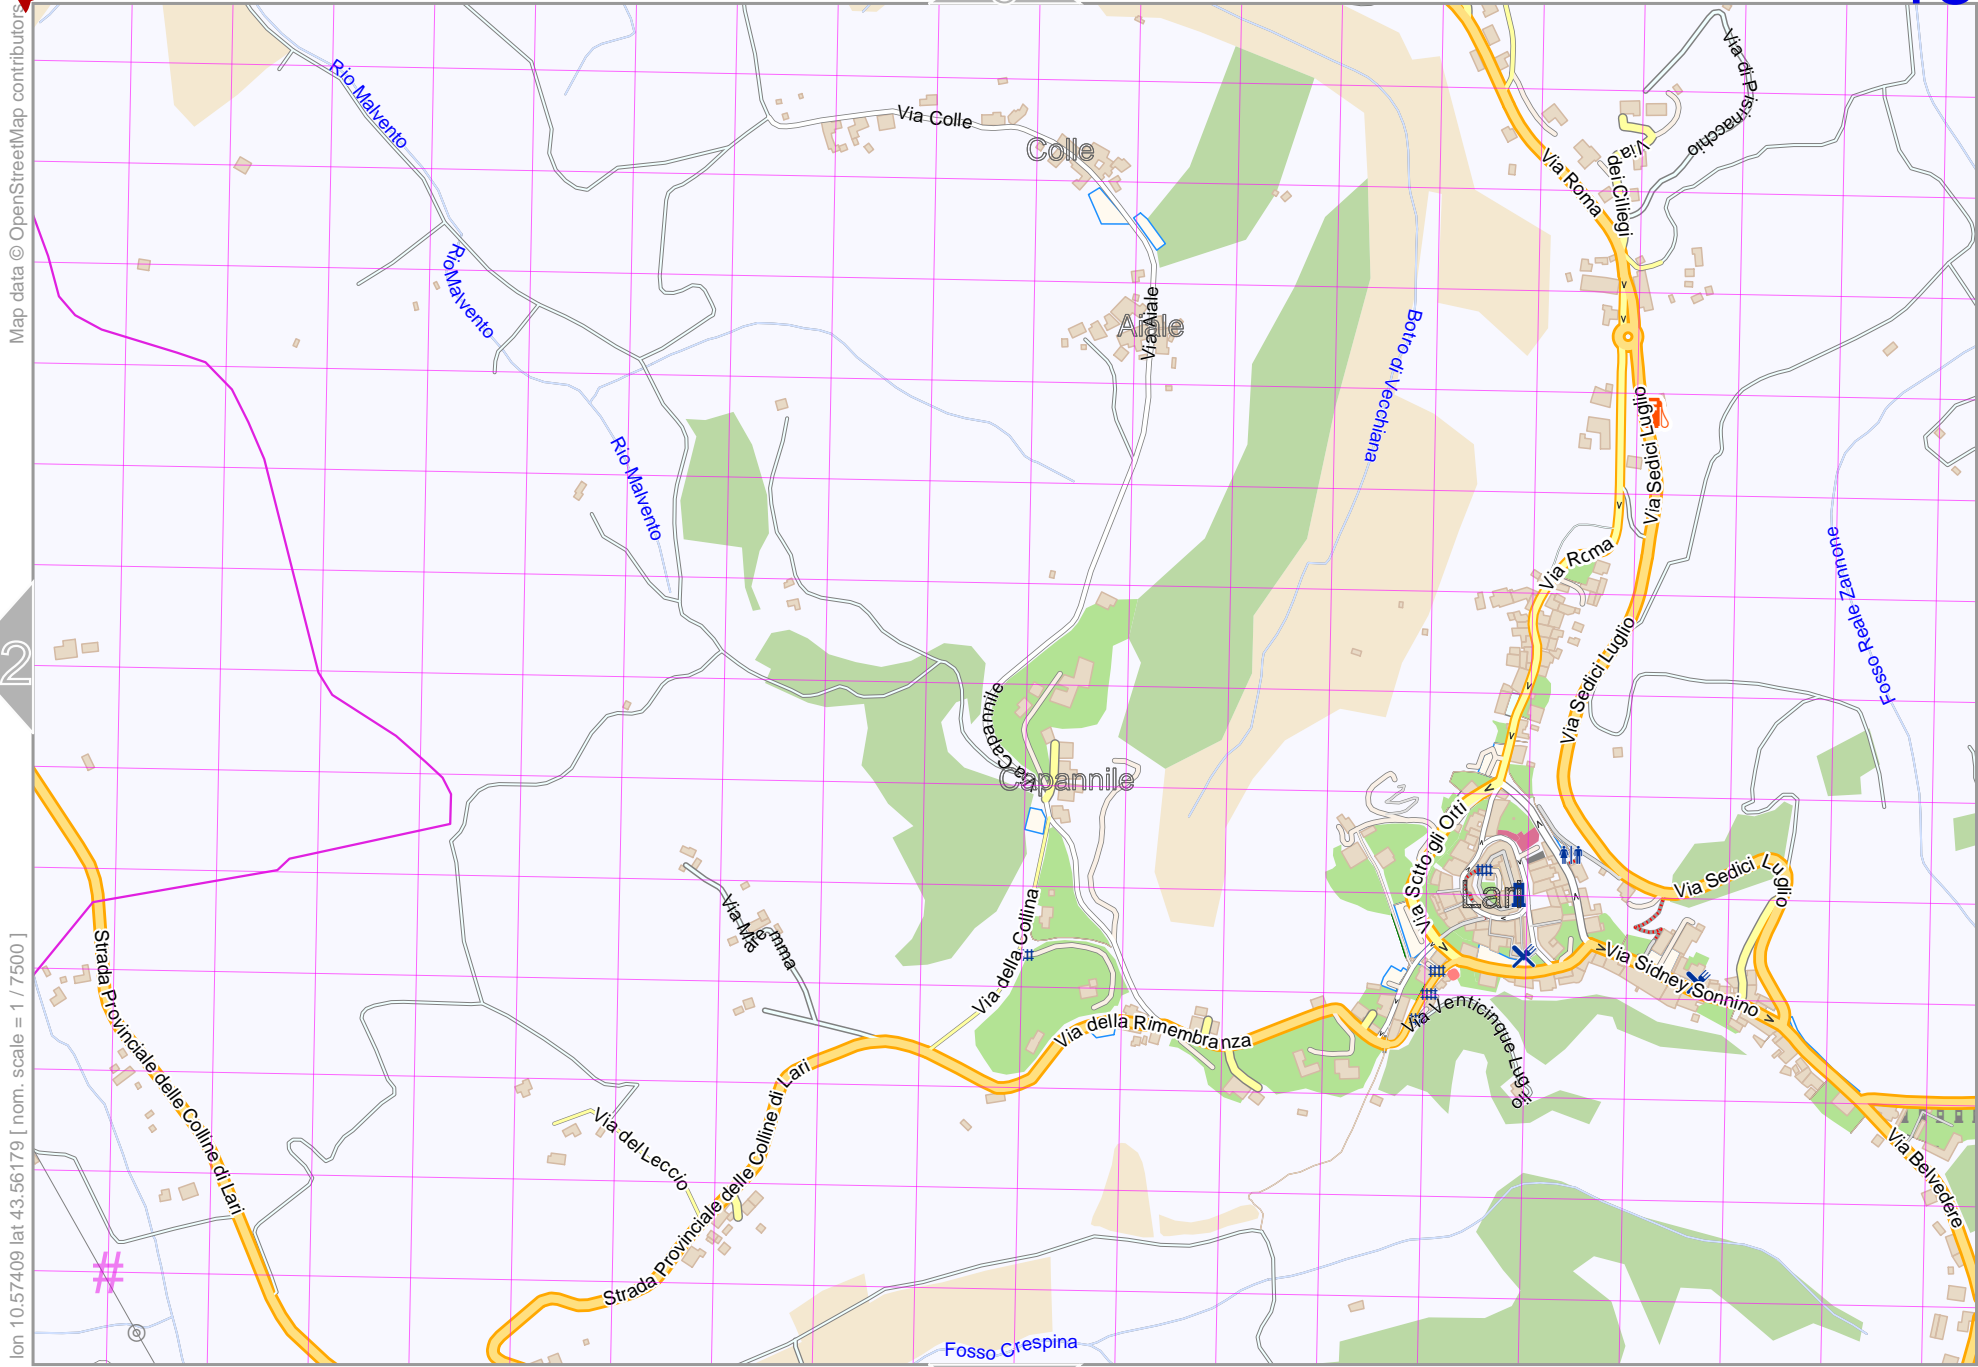

Example_Map

Map data © OpenStreetMap contributors

lon 10.52637 lat 43.56179 [nom. scale = 1 / 7500]

UTM: 32 T easting 623.30 km northing 4824.40 km
UTM-Grid-width = 100m

Example_Map

Map data © OpenStreetMap contributors

lon 10.55023 lat 43.56179 [nom. scale = 1 / 7500]

lon 10.57409 lat 43.57394

pdfmap_20260620_202723_Example_Map_10.5502_43.5739_077.pdf

UTM: 32 T easting 625.30 km northing 4824.40 km
UTM-Grid-width = 100m

Example_Map

12

9

17

lon 10.57409 lat 43.56179 [nom. scale = 1 / 7500]

lon 10.59795 lat 43.57394

pdfmap_20260620_202723_Example_Map_10.5502_43.5739_077.pdf

UTM: 32 T easting 627.20 km northing 4824.50 km
UTM-Grid-width = 100m

Map data © OpenStreetMap contributors

Example_Map

lon 10.57409 lat 43.54964 [nom. scale = 1 / 7500]

lon 10.59795 lat 43.56179

pdfmap_20260620_202723_Example_Map_10.5502_43.5739_077.pdf

UTM: 32 T easting 627.20 km northing 4823.10 km
UTM-Grid-width = 100m