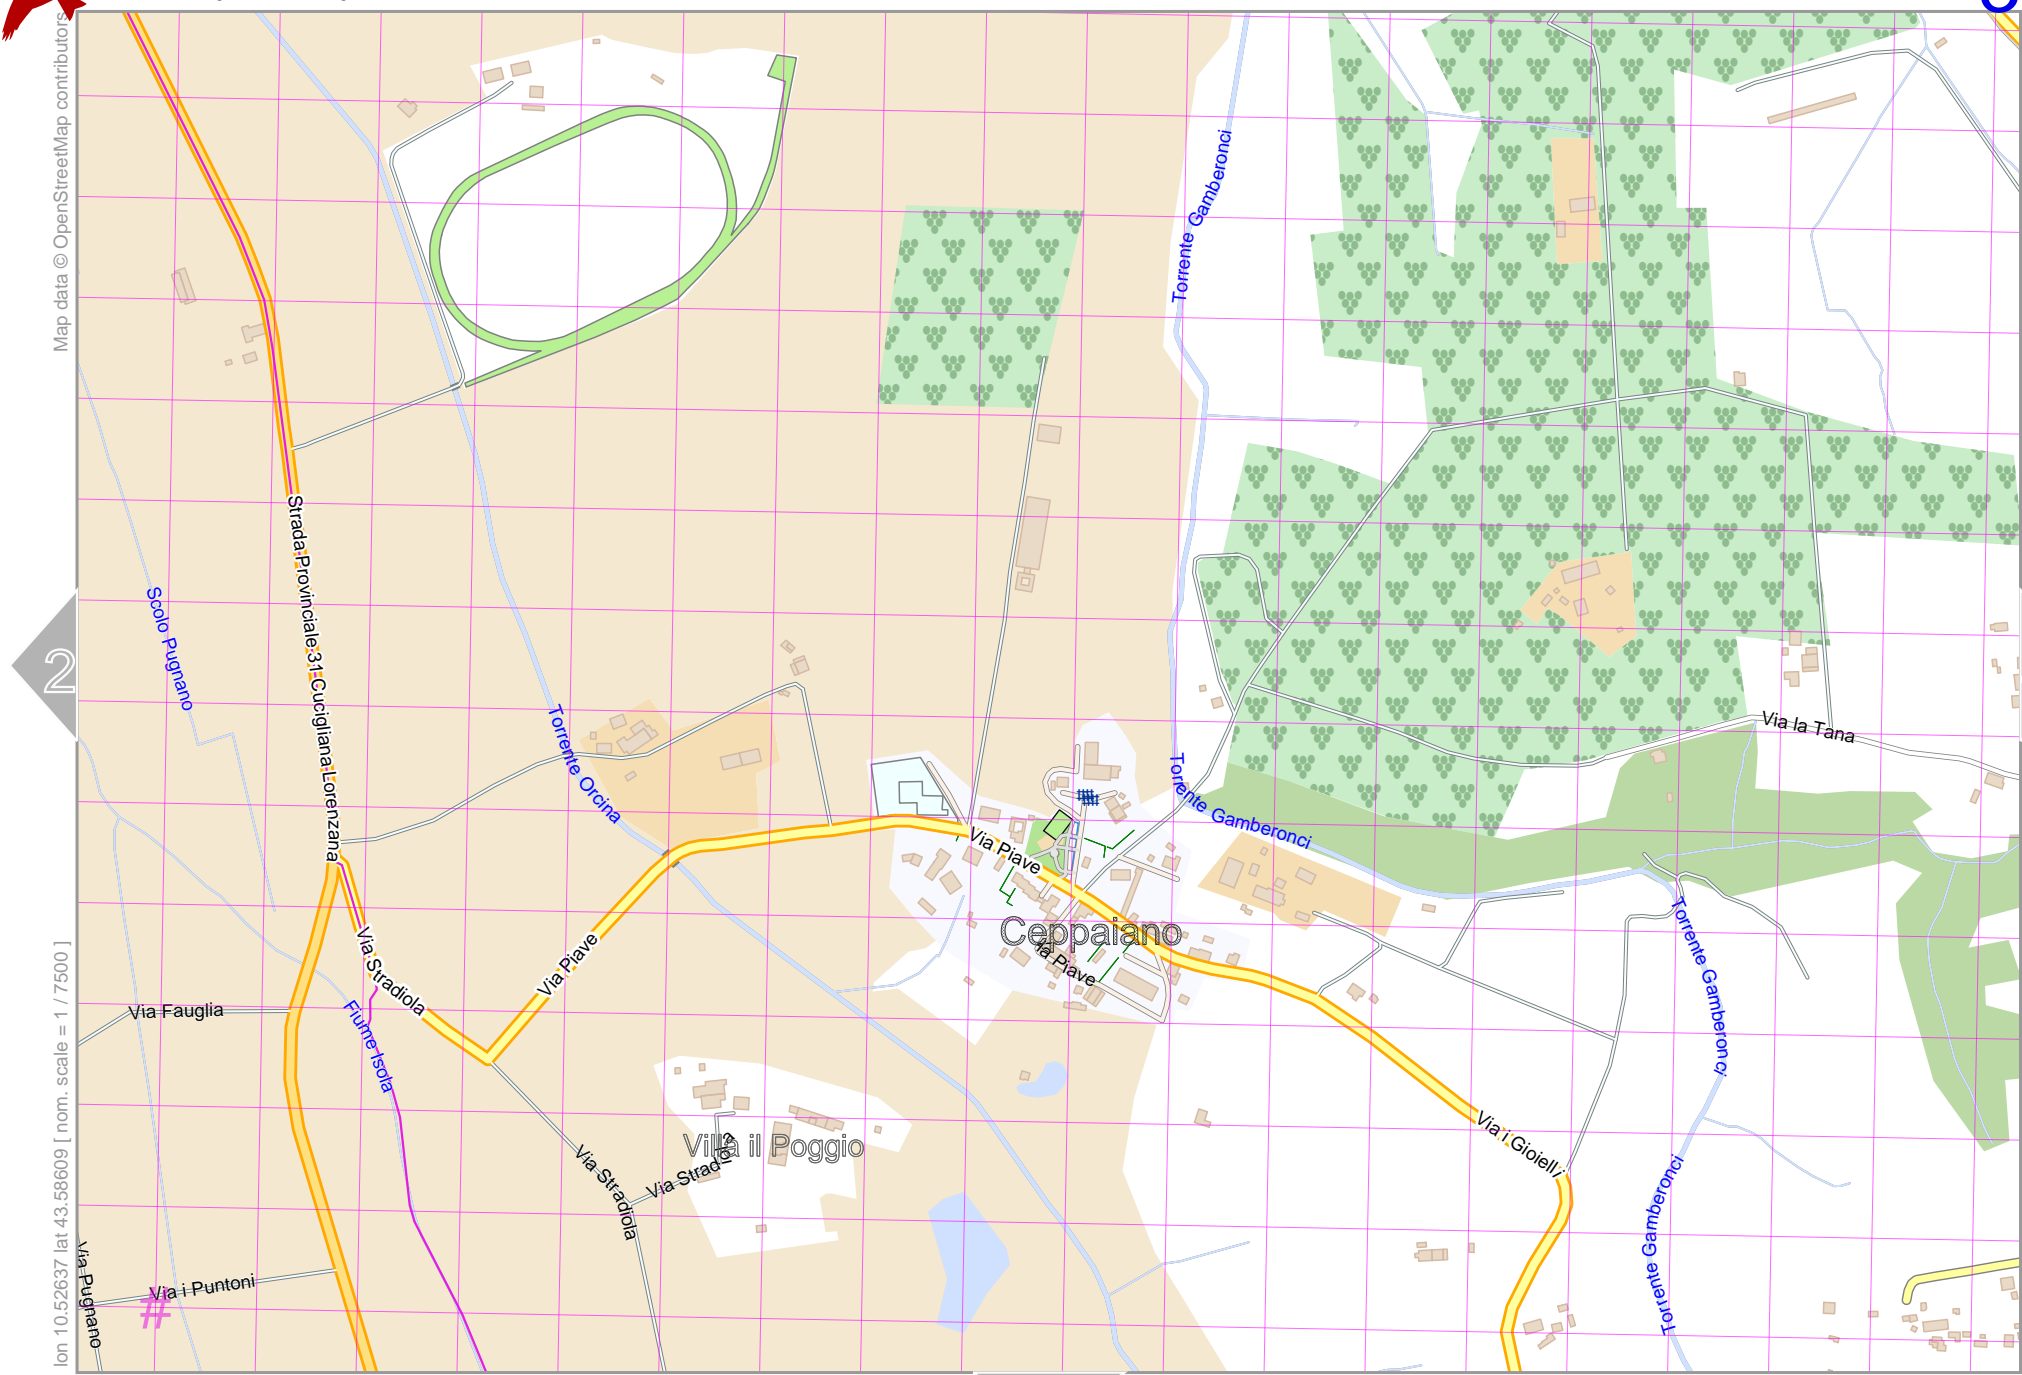

Example_Map

lon 10.59795 lat 43.59824

Map data © OpenStreetMap contributors

lon 10.50251 lat 43.54964
[nom. scale = 1 / 30000]

pdfmap 2026020 202723 Example_Map_10.5502_43.5739_077.pdf

www.milvusmap.eu

Example_Map

Map data © OpenStreetMap contributors

lon 10.50251 lat 43.58609 [nom. scale = 1 / 7500]

lon 10.52637 lat 43.59824

pdfmap_20260620_202723_Example_Map_10.5502_43.5739_077.pdf

UTM: 32 T easting 621.30 km northing 4827.00 km
UTM-Grid-width = 100m

Example_Map

Map data © OpenStreetMap contributors

lon 10.52637 lat 43.58609 [nom. scale = 1 / 7500]

UTM: 32 T easting 623.30 km northing 4827.10 km
UTM-Grid-width = 100m

Example_Map

lon 10.55023 lat 43.58609 [nom. scale = 1 / 7500]

Example_Map

Map data © OpenStreetMap contributors

lon 10.52637 lat 43.56179 [nom. scale = 1 / 7500]

UTM: 32 T easting 623.30 km northing 4824.40 km
UTM-Grid-width = 100m

Example_Map

Map data © OpenStreetMap contributors