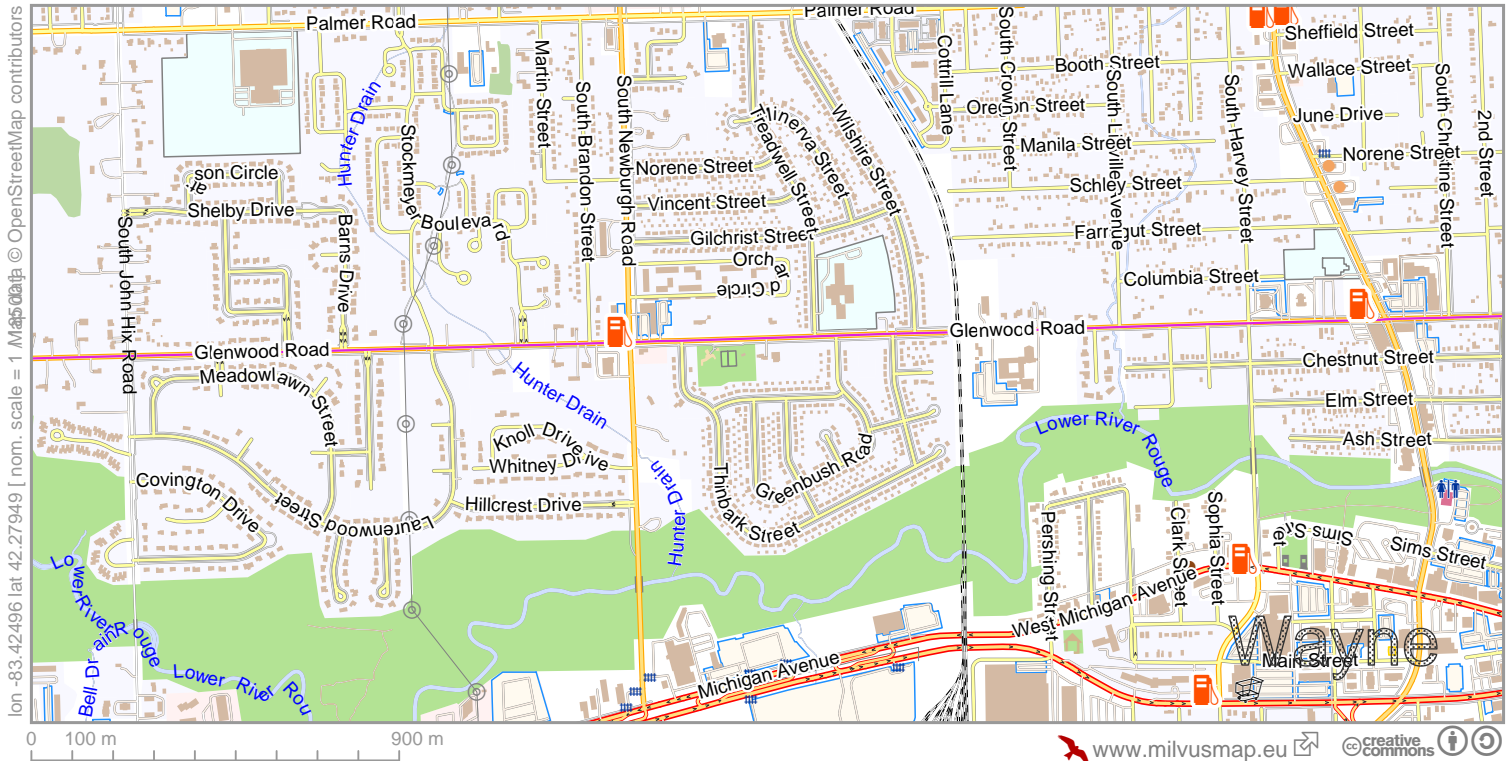

Westland Monday

lon -83.42496 lat 42.27949 [nom. scale = 1 Map data © OpenStreetMap contributors

lon -83.42496 lat 42.27949 [nom. scale = 1 Map data © OpenStreetMap contributors