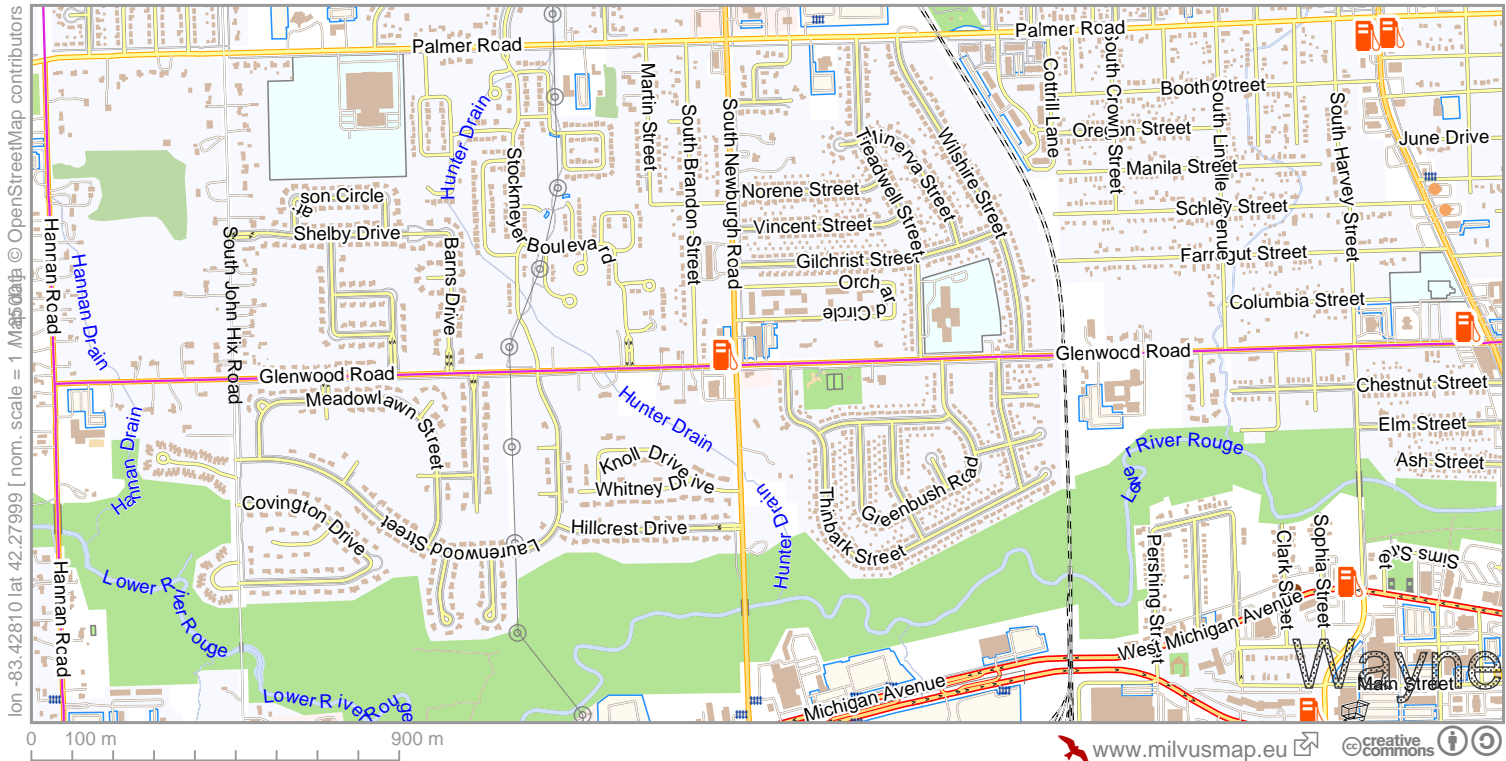

Westland Monday

lon -83.42810 lat 42.27999 [nom. scale = 1 Map data © OpenStreetMap contributors

lon -83.42810 lat 42.27999 [nom. scale = 1 Map data © OpenStreetMap contributors