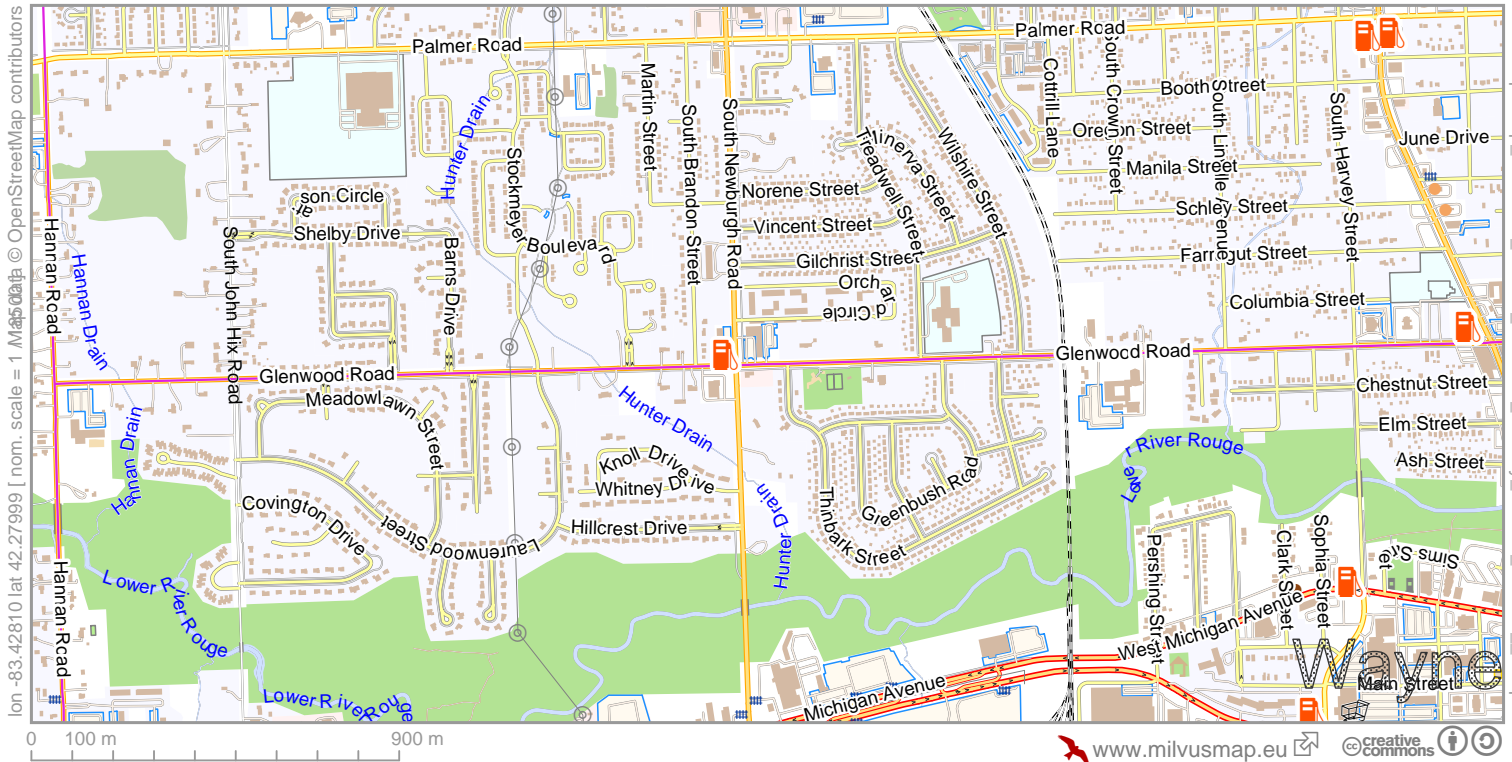

Westland Monday

lon -83.42810, lat 42.27999 [nom. scale = 1]. Map data © OpenStreetMap contributors. Westland Monday -83.406, 42.2878, 7.11.pdf