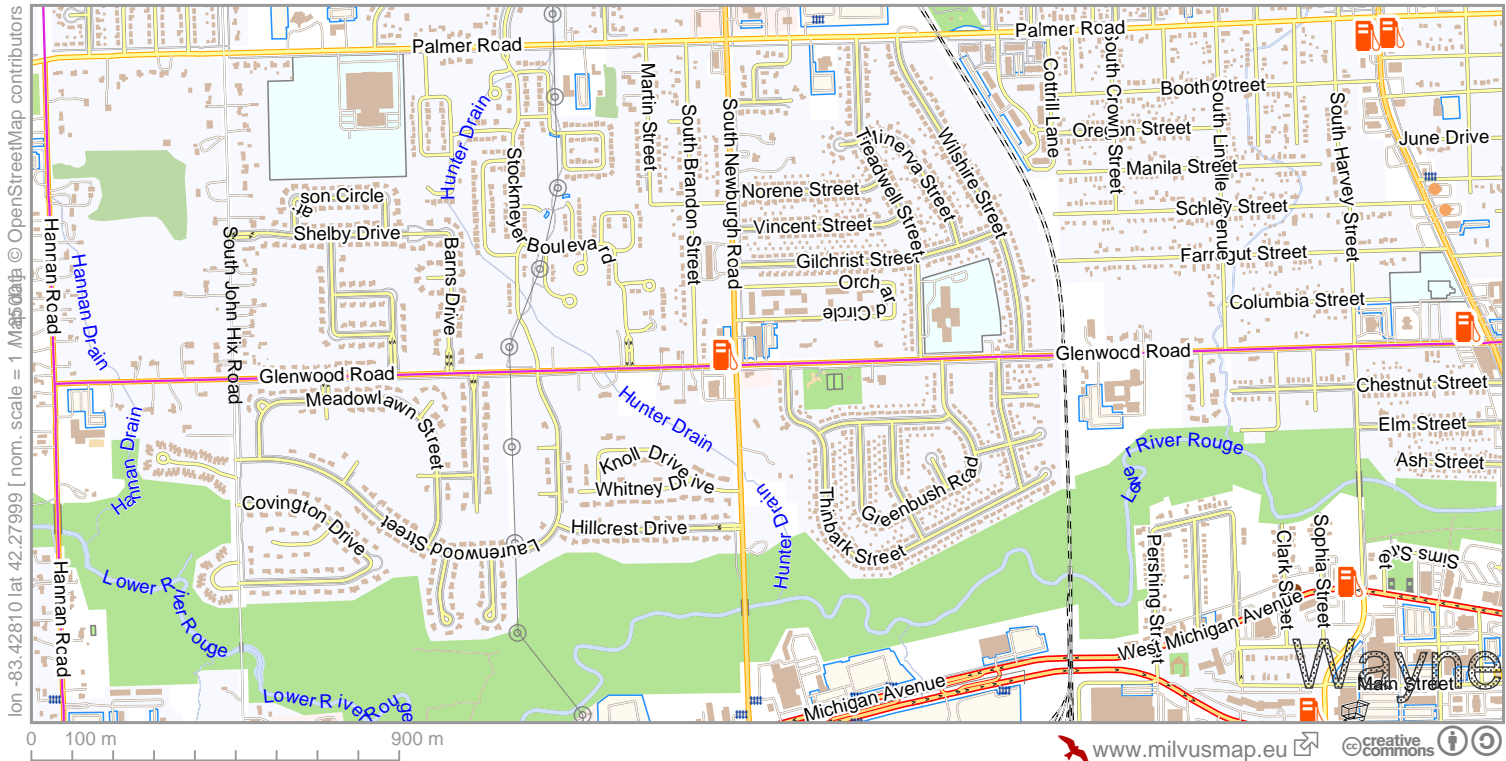

# Westland Monday

lon -83.42810 lat 42.27999 [nom. scale = 1 Map data © OpenStreetMap contributors

lon -83.42810 lat 42.27999 [nom. scale = 1 Map data © OpenStreetMap contributors