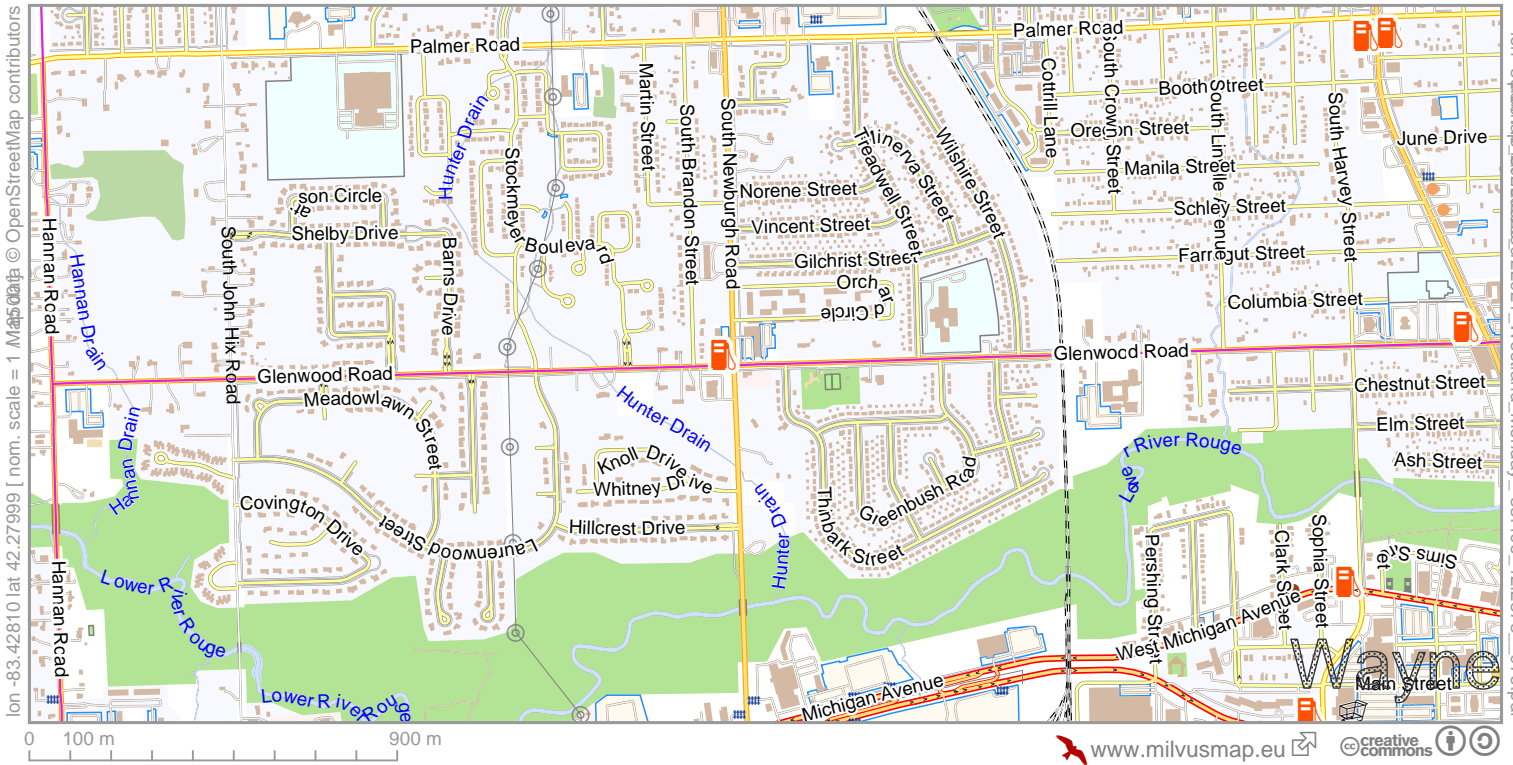

# Westland Monday

lon -83.42810, lat 42.27999 [nom. scale = 1 Map data © OpenStreetMap contributors