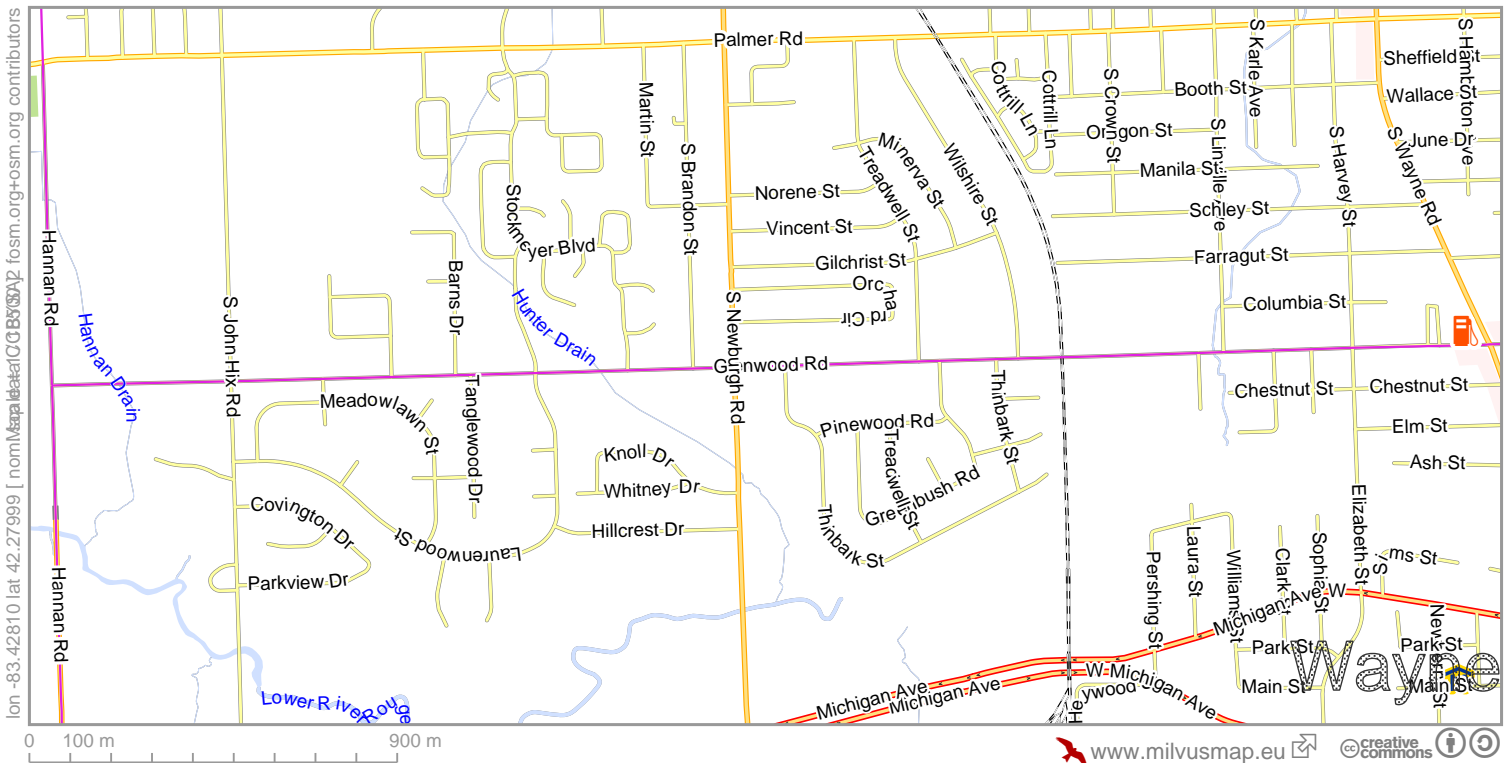

Westland Monday

lon -83.42810 lat 42.27999 [nom]mapdata1C0B3652 fofsm.org+osm.org contributors

lon -83.42810 lat 42.27999 Westland Monday -83.406, 42.2878, 209.pdf