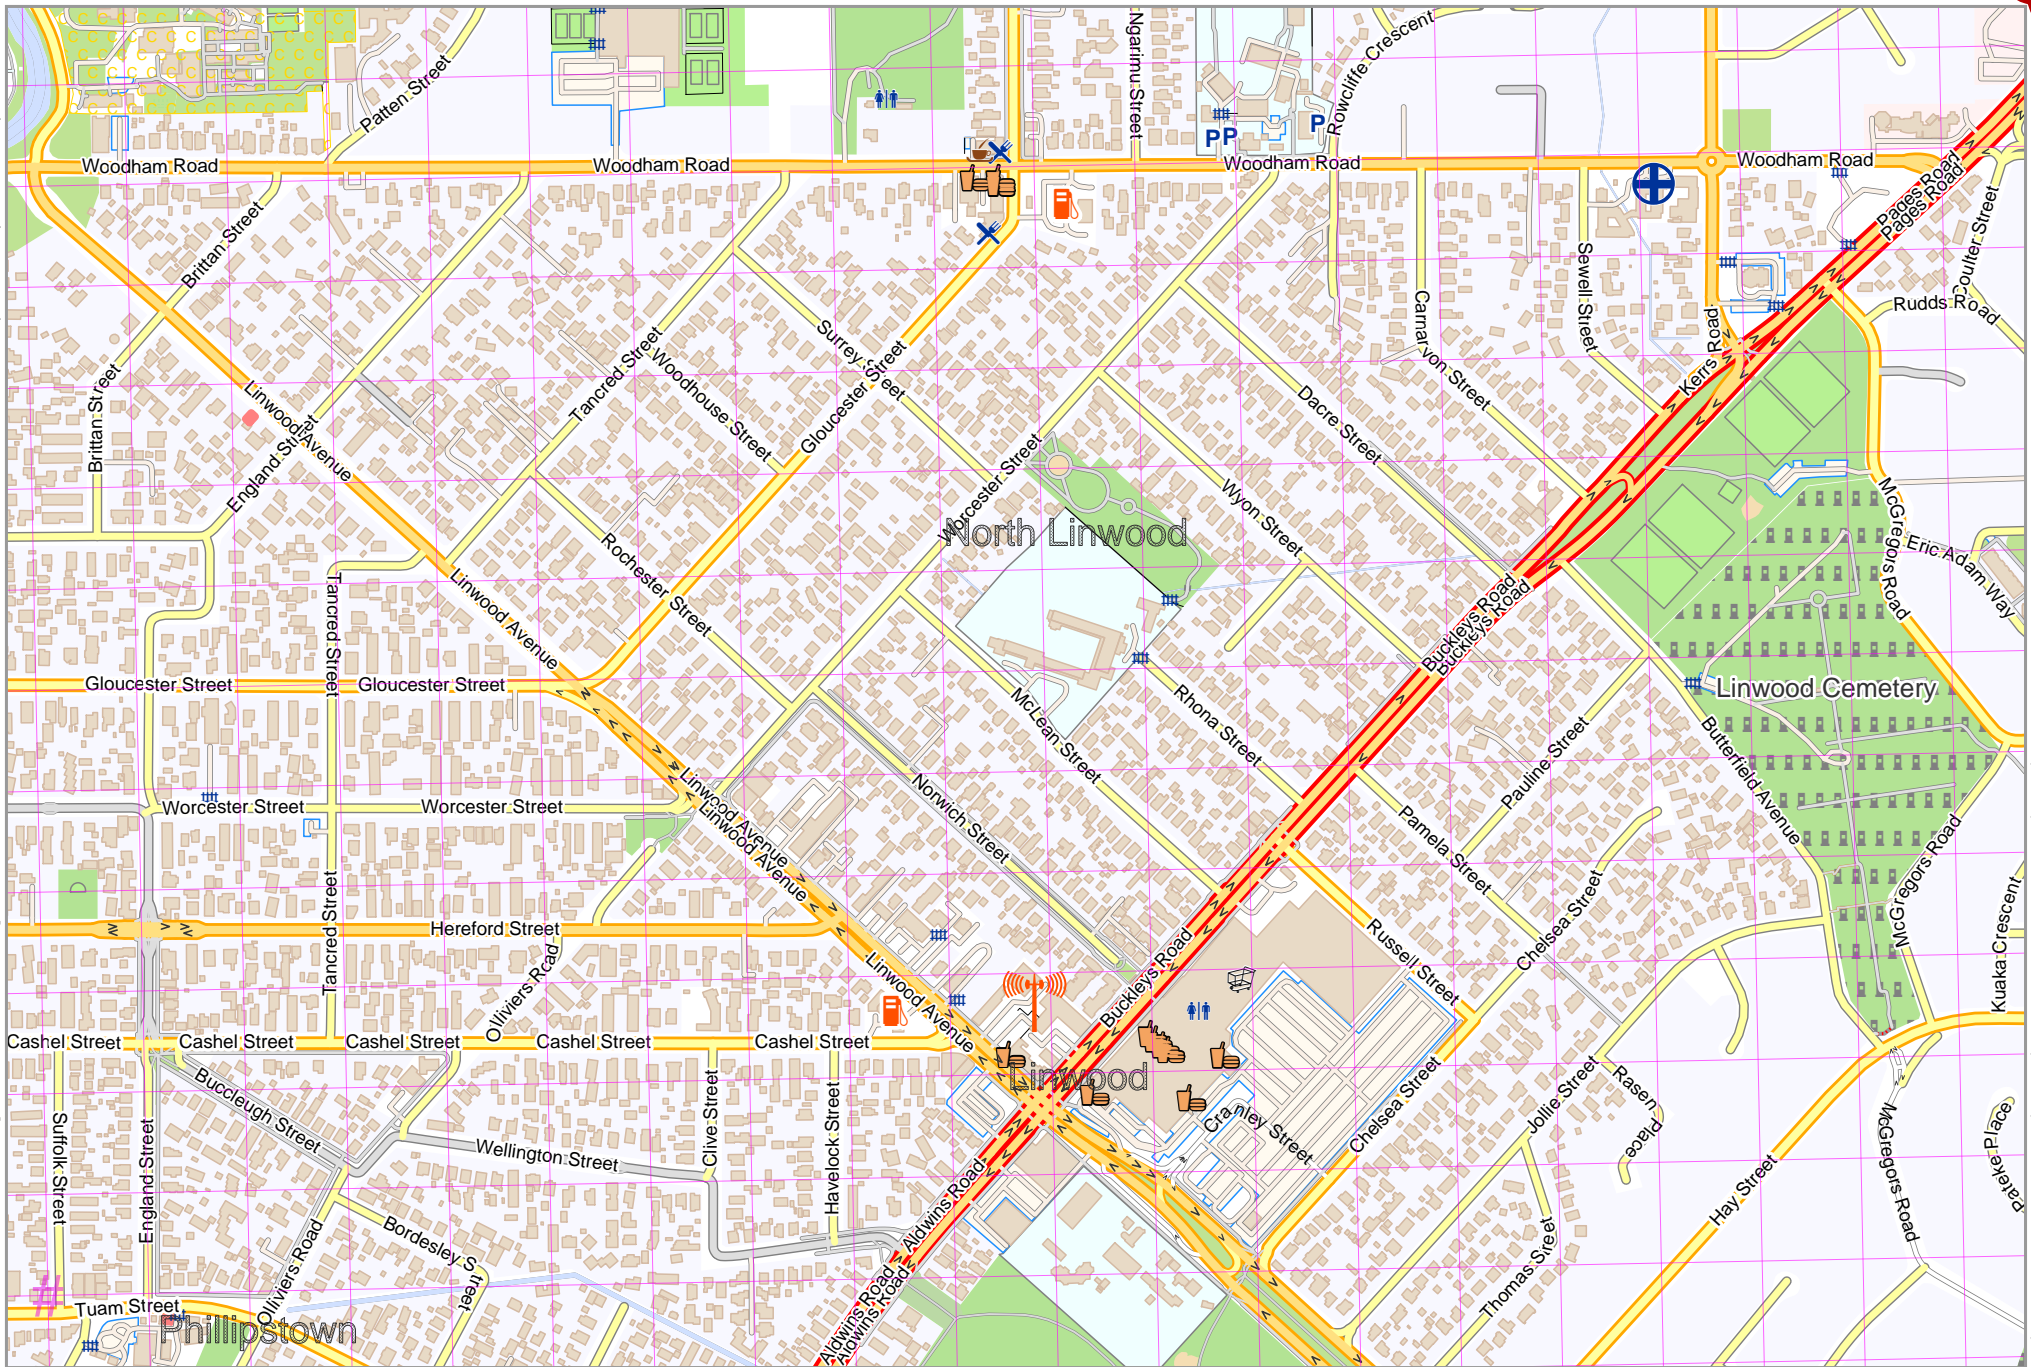

Map data © OpenStreetMap contributors

lon 172.66043 lat -43.53593 [nom. scale = 1 / 7500]

lon 172.66043 lat -43.53593

pdfmap_20260604_021316_Example_Map_172.672_-43.529_881.pdf

UTM: 59 G easting 634.20 km northing 5178.40 km

UTM-Grid-width = 100m