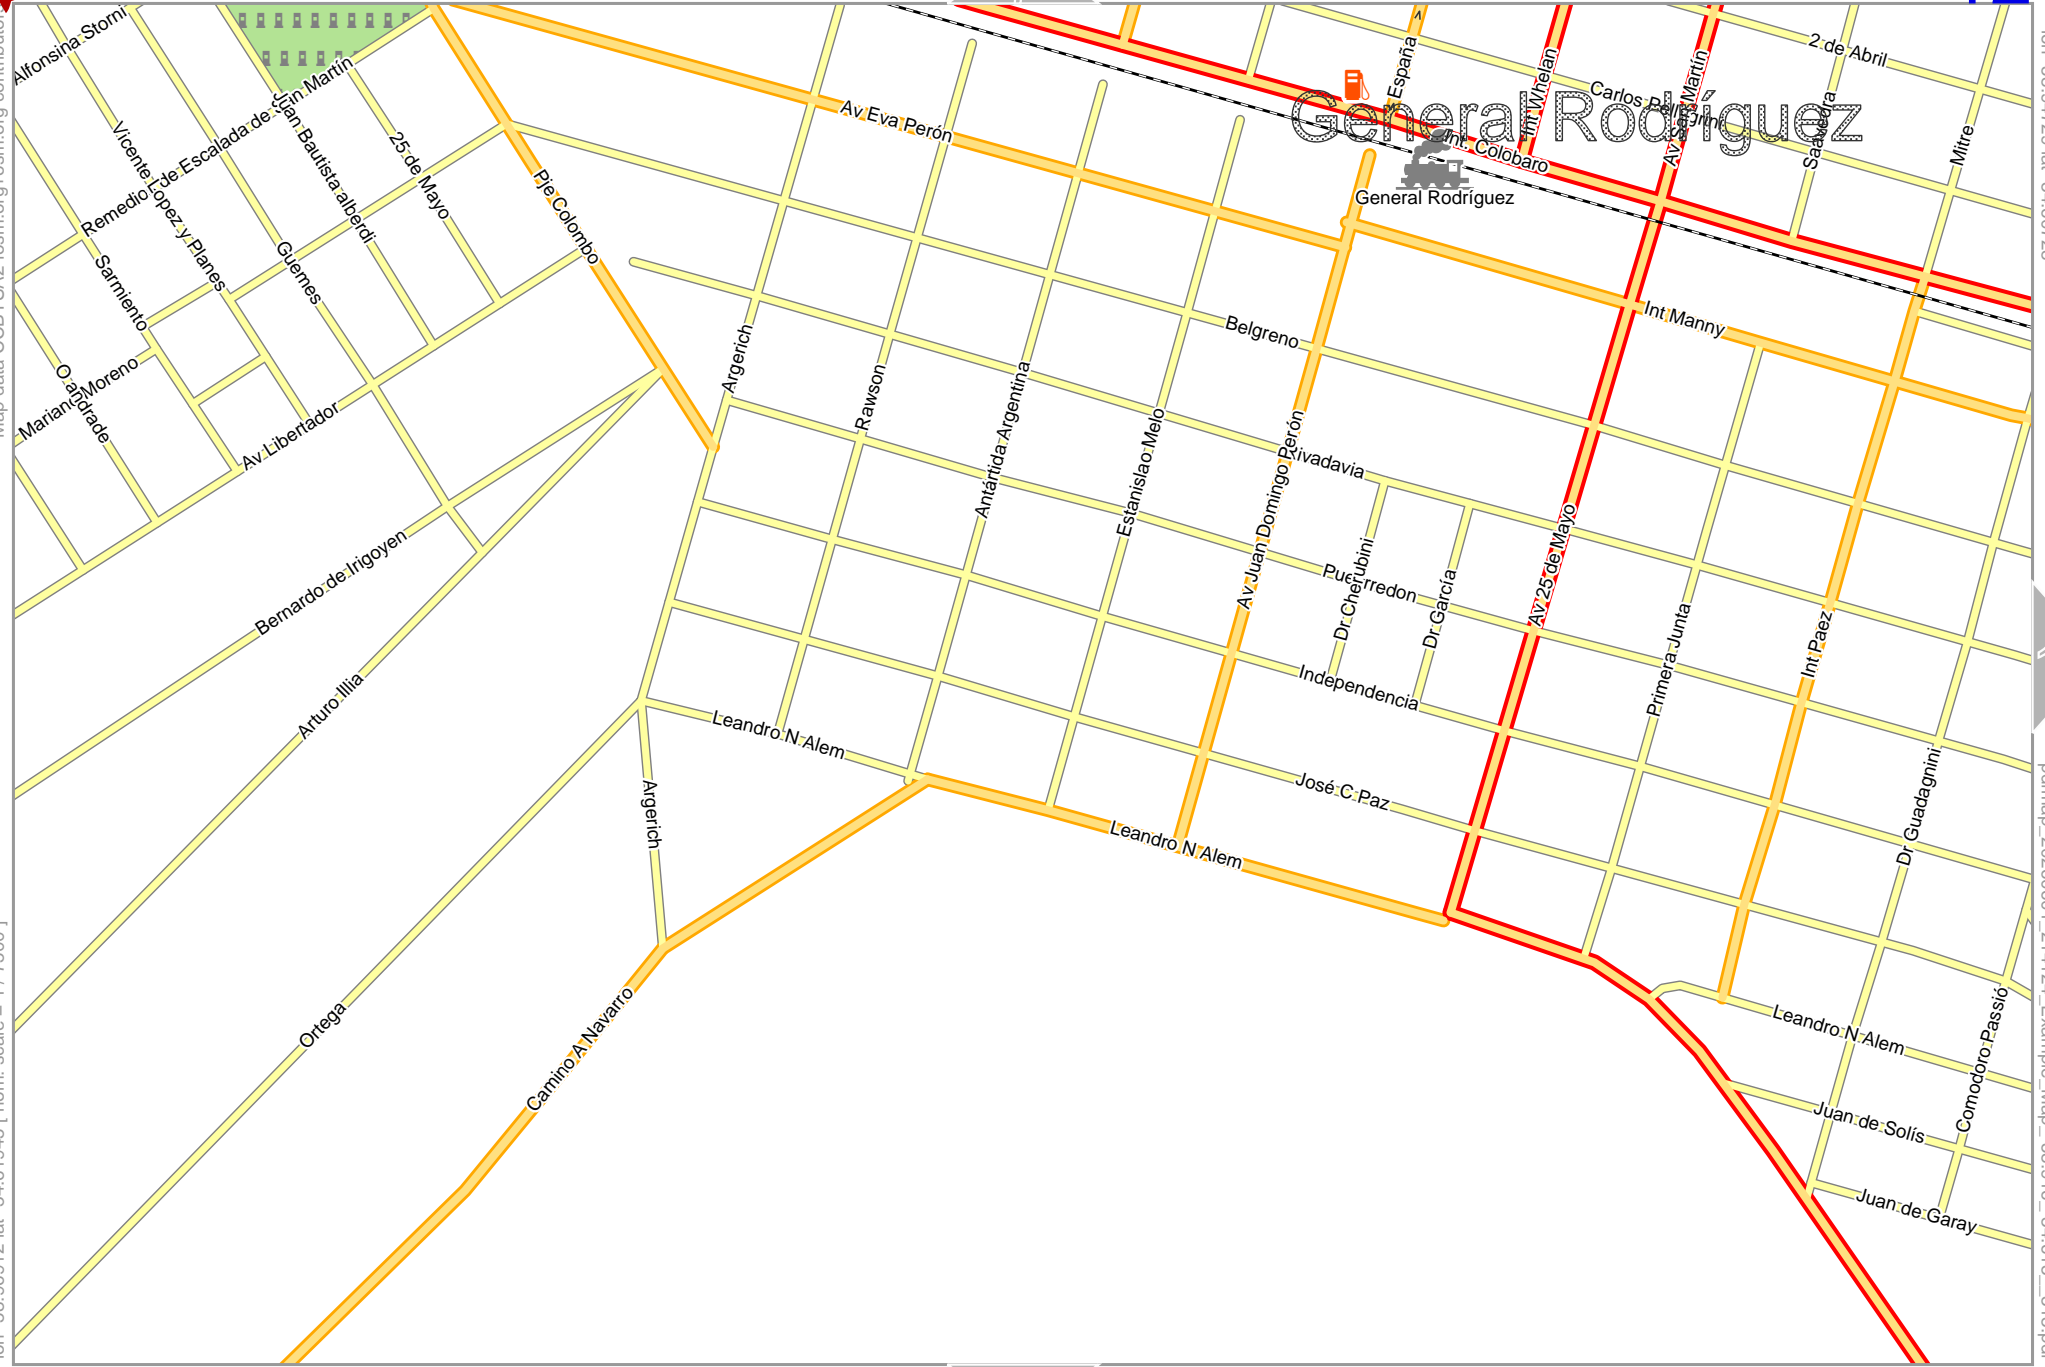

10

lon -58.88506 lat -34.60795 [nom. scale = 1 / 7500]

0 100 m 700 m

16

lon -58.86322 lat -34.59578

pdfmap, 20260601 21:14:24, Example_Map, -58.916, -34.613, 313.pdf

Map data © CCBYSA2 fosm.org+osm.org contributors

lon: -58.96912 lat: -34.61945 [nom. scale = 1 / 7500]

lon: -58.94729 lat: -34.60728

pdfmap_20260801_214124_Example_Map_-58.916_-34.613_313.pdf

Map data © CCBYSA2 foscsm.org+osm.org contributors

lon -58.92709 lat -34.61945 [nom. scale = 1 / 7500]