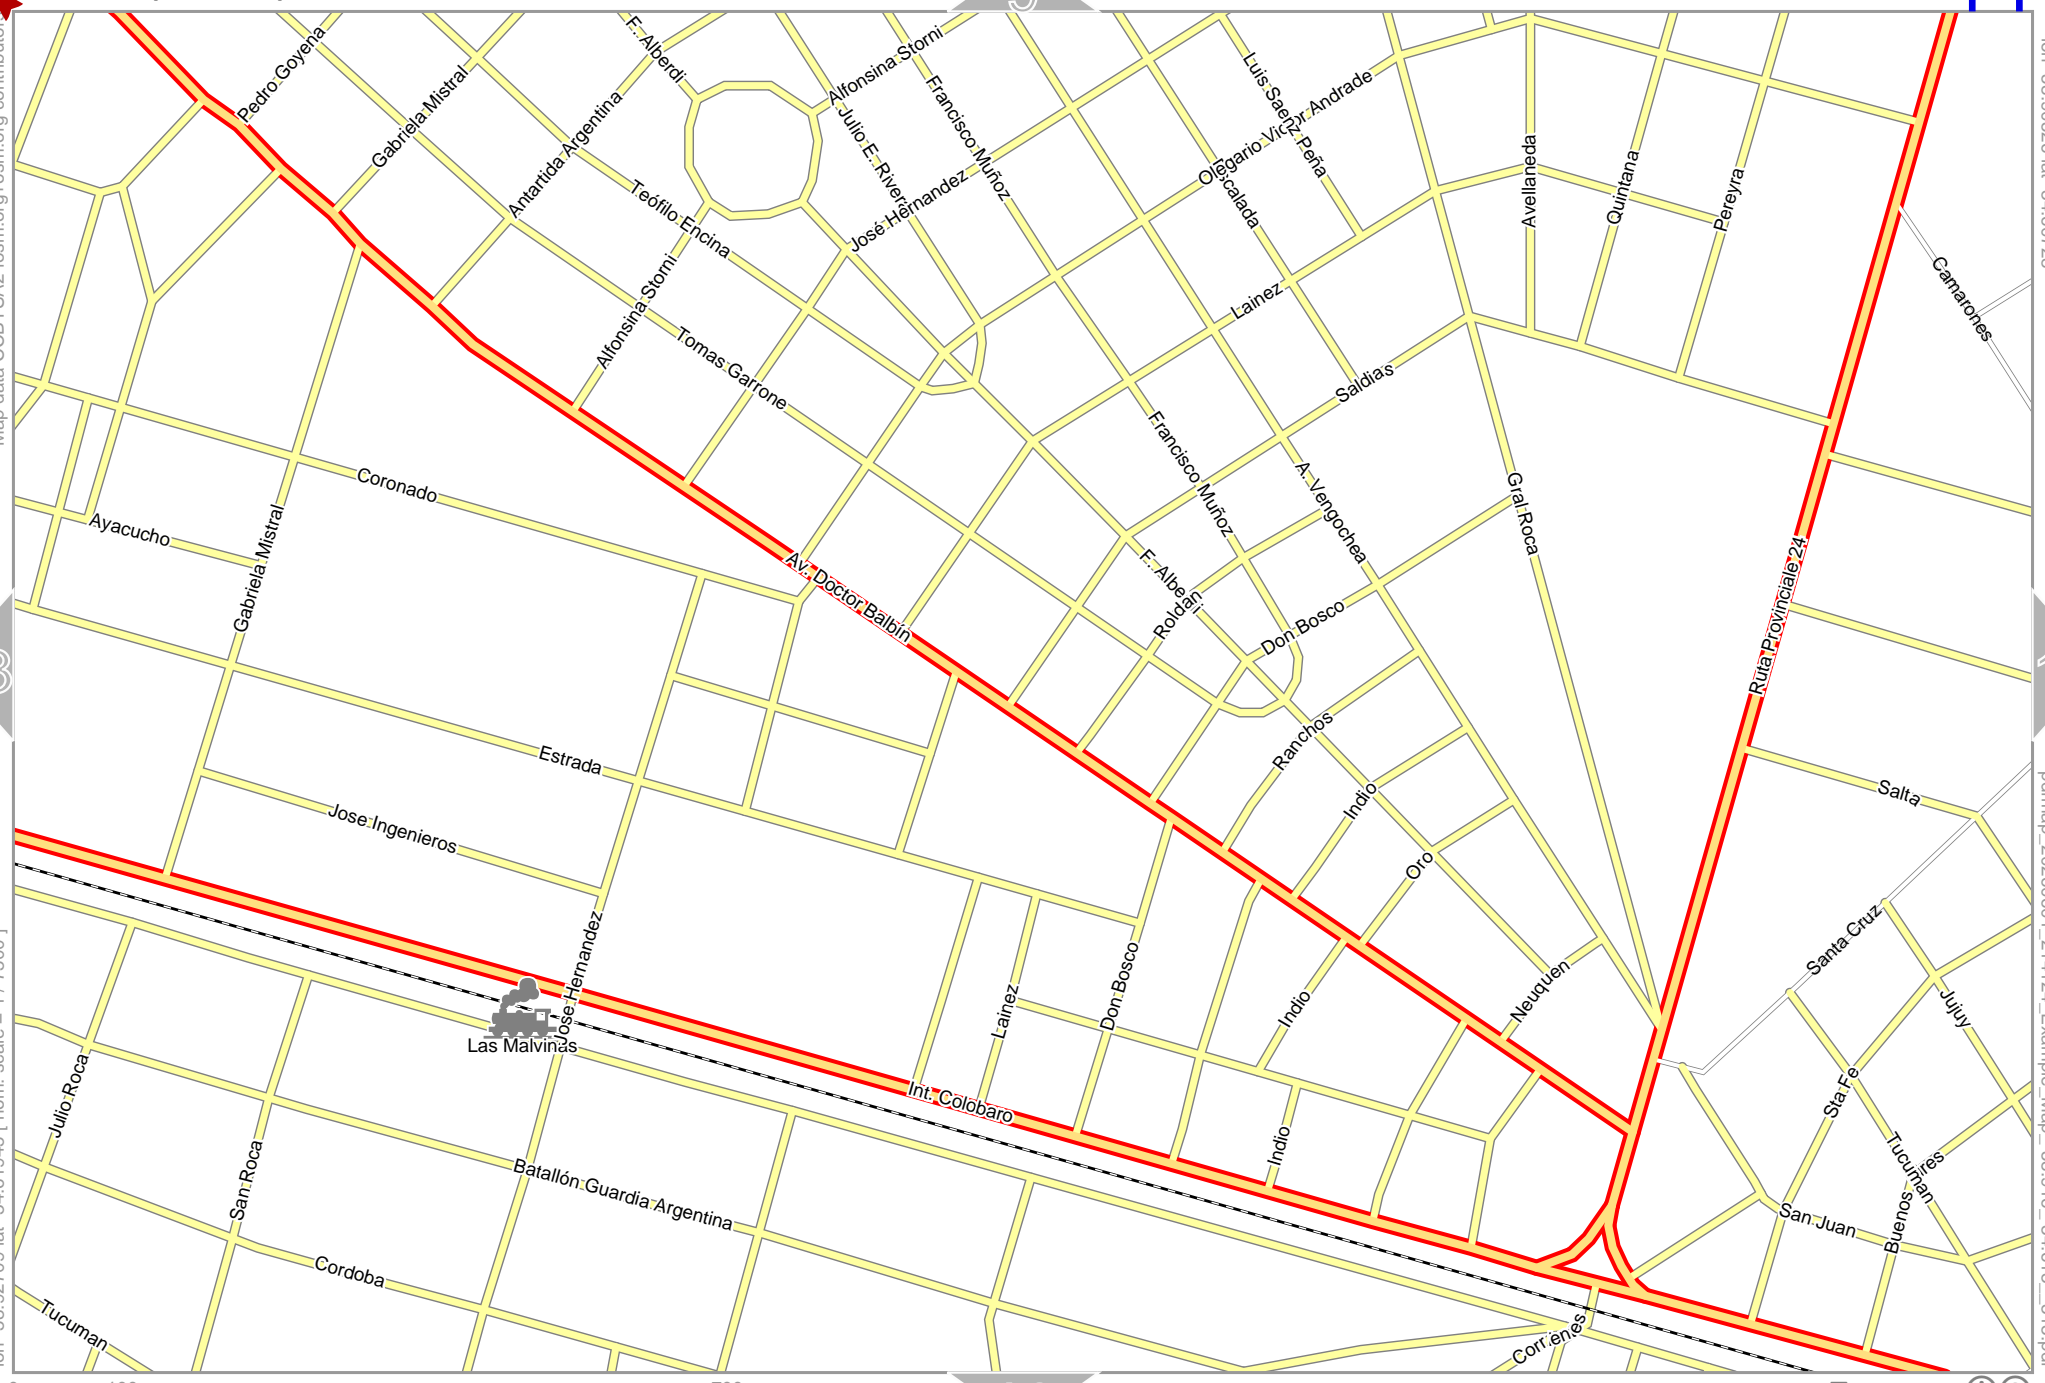

Map data © CCBYSA2 foscsm.org+osm.org contributors

lon -58.92709 lat -34.61945 [nom. scale = 1 / 7500]

lon -58.90526 lat -34.60728

pdfmap, 20260801, 214124, Example_Map, -58.916, -34.613, 313.pdf

13

15

19

0 100 m 700 m