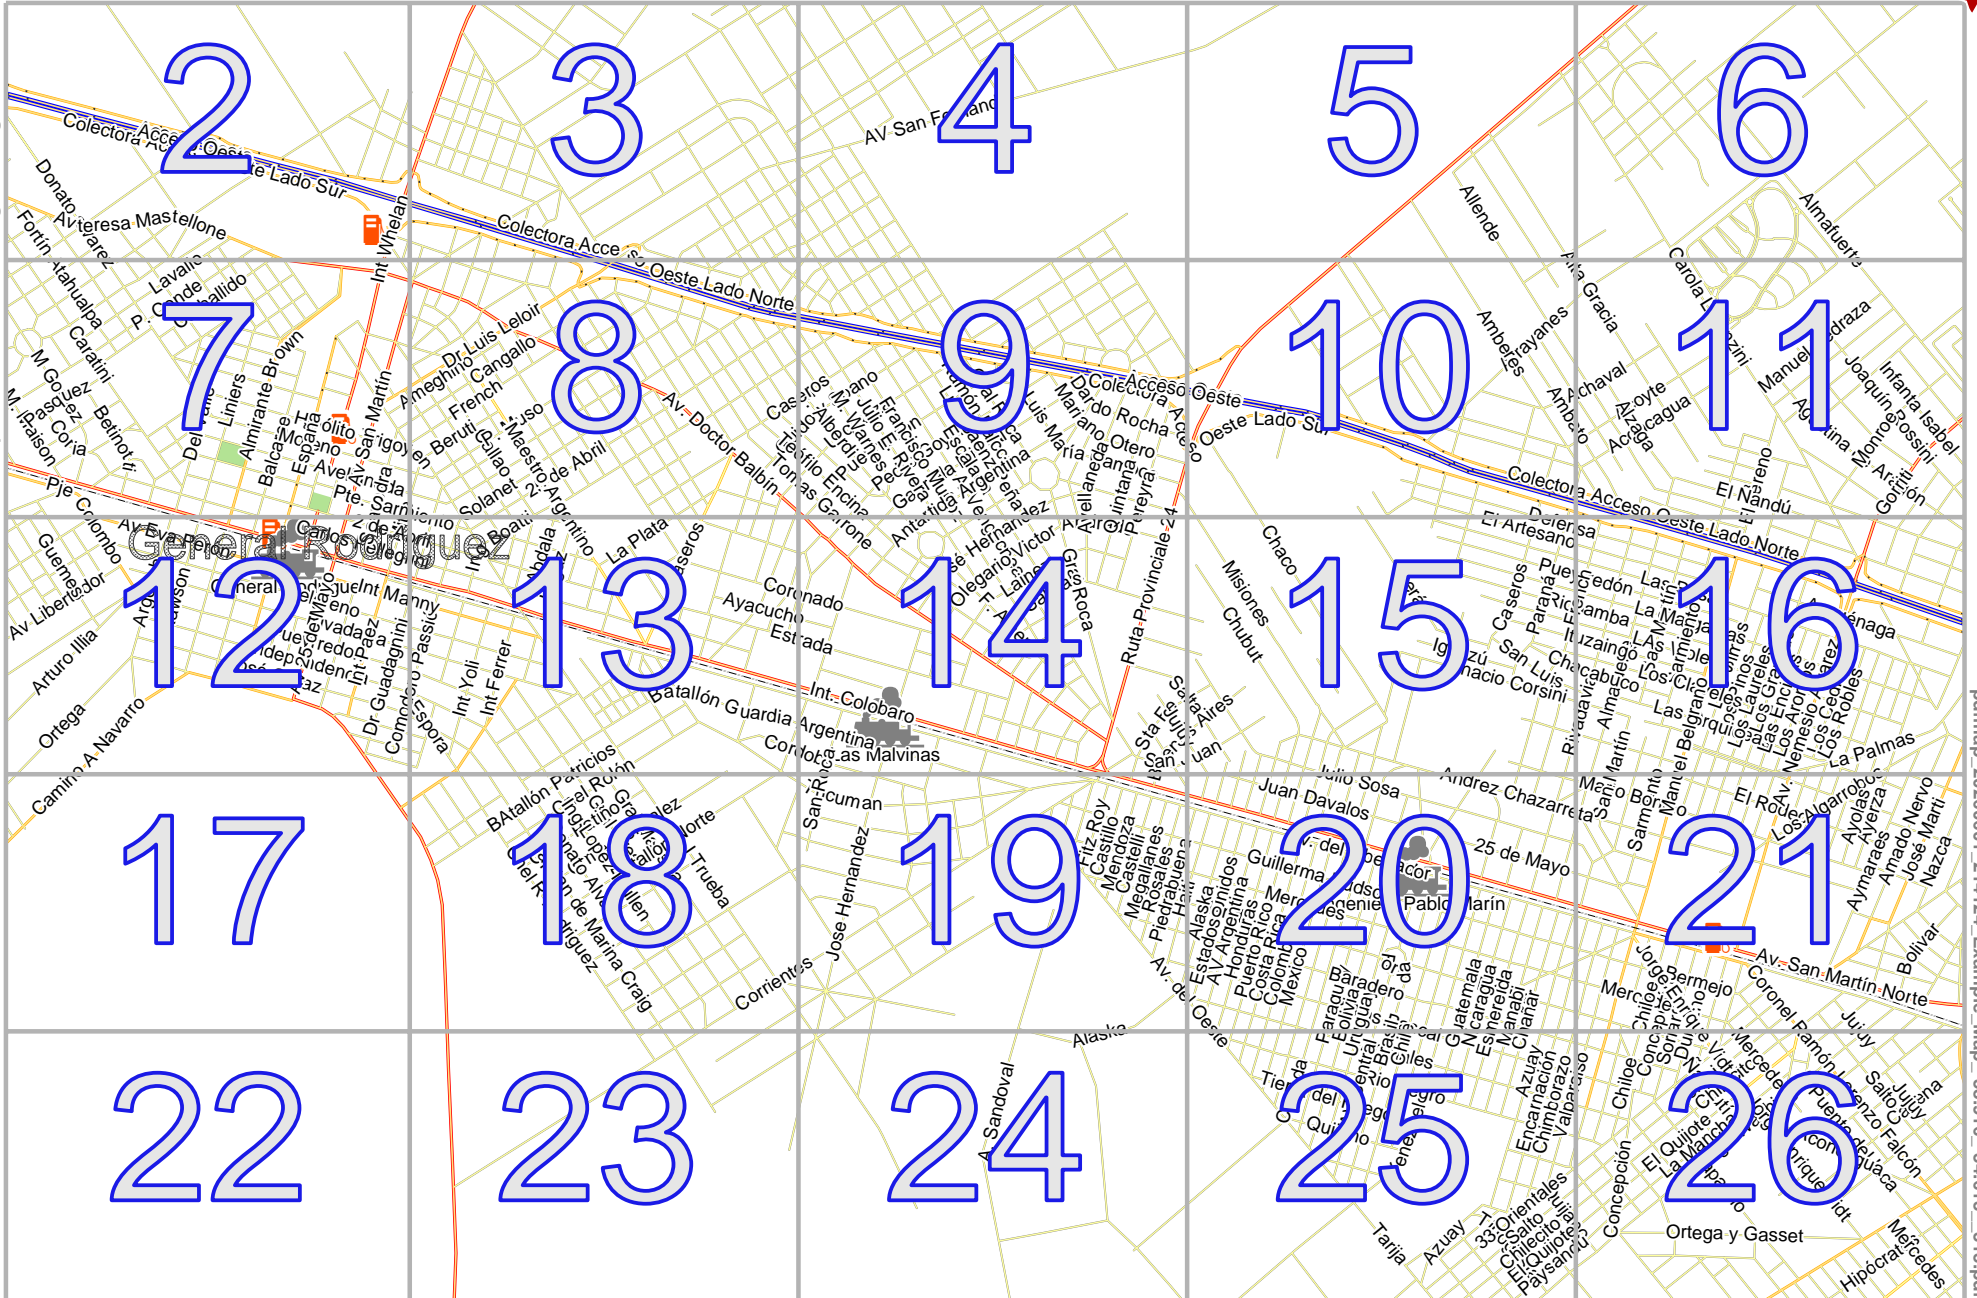

Example_Map

lon -58.86322 lat -34.58429

Map data © CCBYSA2 fozsm.org+osm.org contributors

pdfmap 20260601 214124 Example_Map -58.916 -34.613 313.pdf

lon -58.96912 lat -34.64243
[nom. scale = 1 / 37500]

Map data CCBYSA2 fcsm.org+osm.org contributors

lon -58.94811 lat -34.59646 [nom. scale = 1 / 7500]

lon -58.92627 lat -34.58429

pdfmap_20260801_214124_Example_Map_-58.916_-34.613_313.pdf

2

4

8

Example_Map

0 100 m 700 m

Map data © CCBY-SA2 fcsm.org+osm.org contributors

lon -58.88506 lat -34.59646 [nom. scale = 1 / 7500]

lon -58.86322 lat -34.59429

pdfmap_20260601_214124_Example_Map_-58.916_-34.613_313.pdf

0 100 m 700 m

lon -58.96912 lat -34.60795 [nom. scale = 1 / 7500]

lon -58.86322 lat -34.61877 pdfmap_20260601_214124_Example_Map_-58.916_-34.613_313.pdf

0 100 m 700 m

Map data © OpenStreetMap contributors

lon -58.96912 lat -34.64243 [nom. scale = 1 / 7500]

lon -58.94729 lat -34.63026