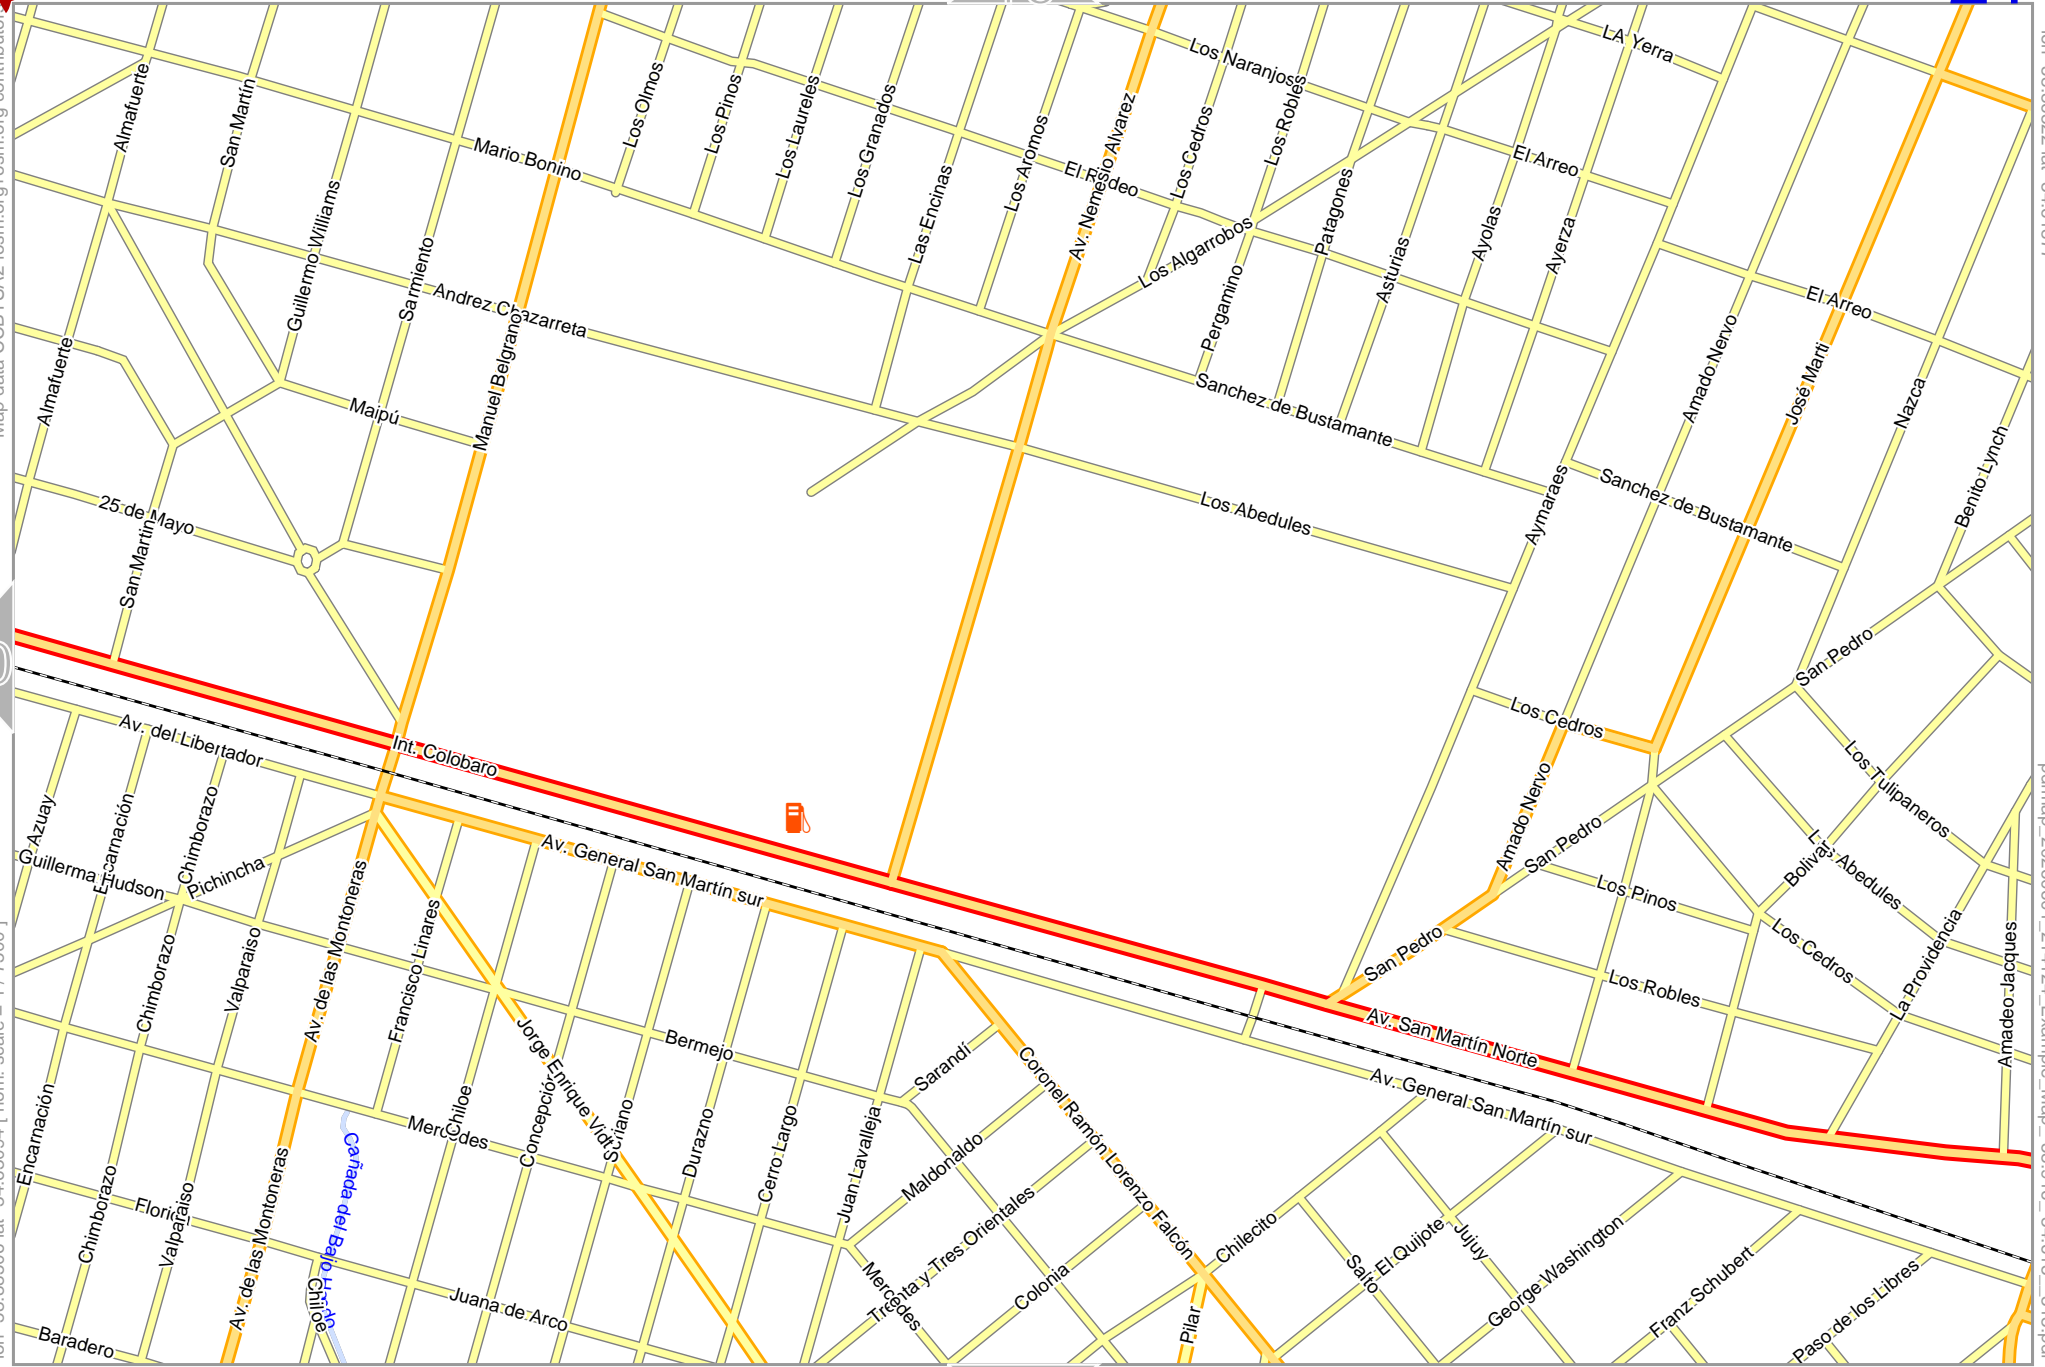

Map data CCBYSA2 foscsm.org+osm.org contributors

20

16

26

lon -58.88506 lat -34.63094 [nom. scale = 1 / 7500]

lon -58.86322 lat -34.61877 pdfmap_20260601_214124_Example_Map_-58.916_-34.613_313.pdf

0 100 m 700 m