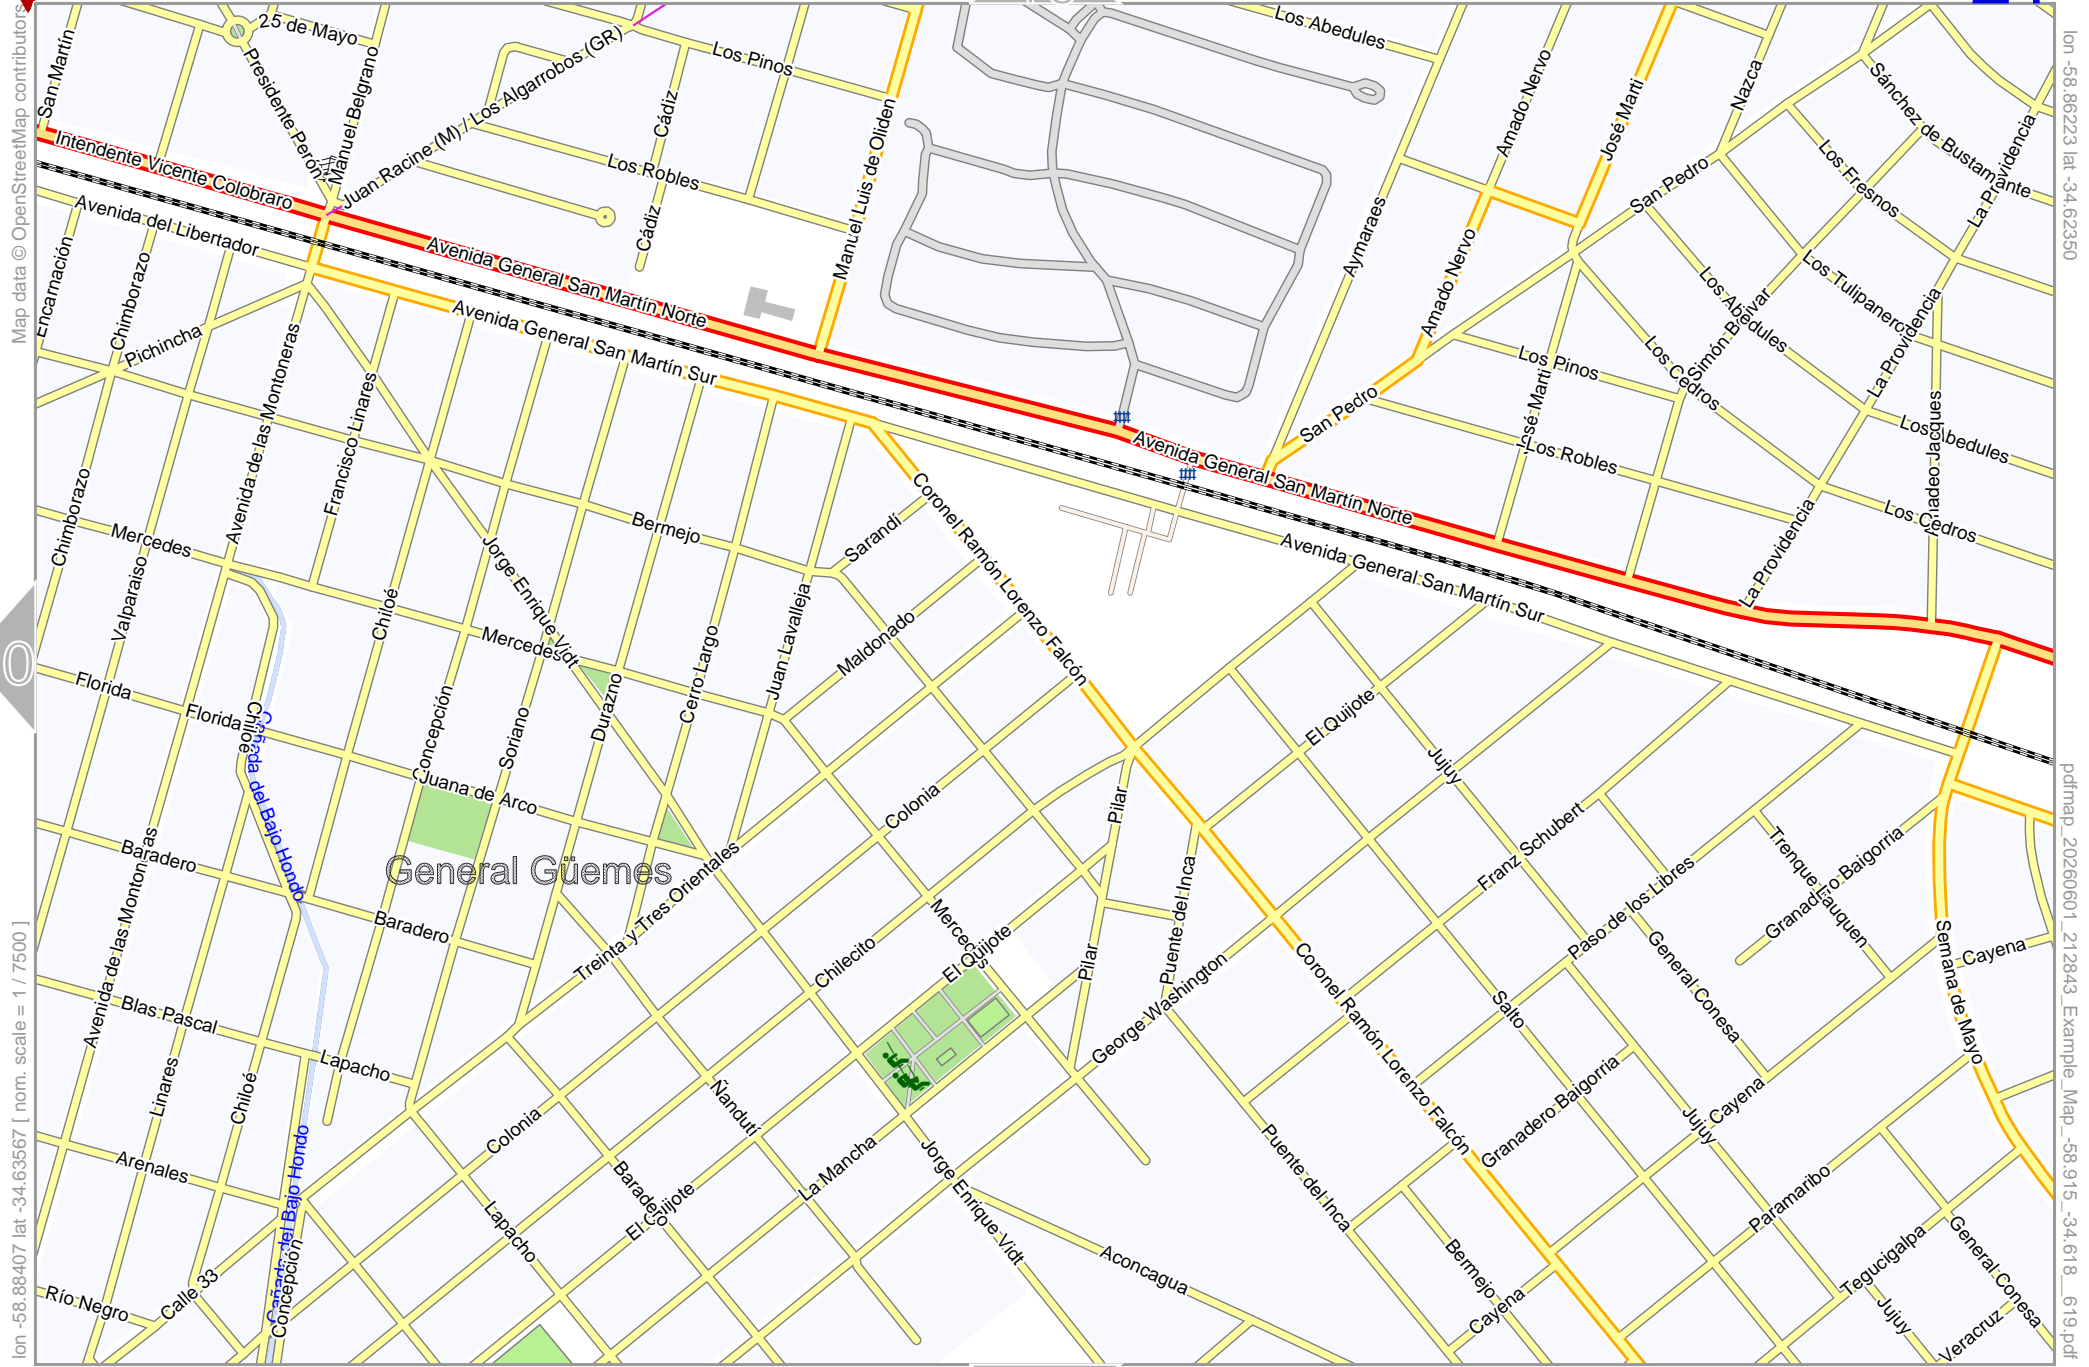

lon -58.88407 lat -34.63567 [nom. scale = 1 / 7500]

lon -58.86223 lat -34.62350 pdfmap_20260601_212843_Example_Map_-58.915_-34.618_619.pdf

0 100 m 700 m