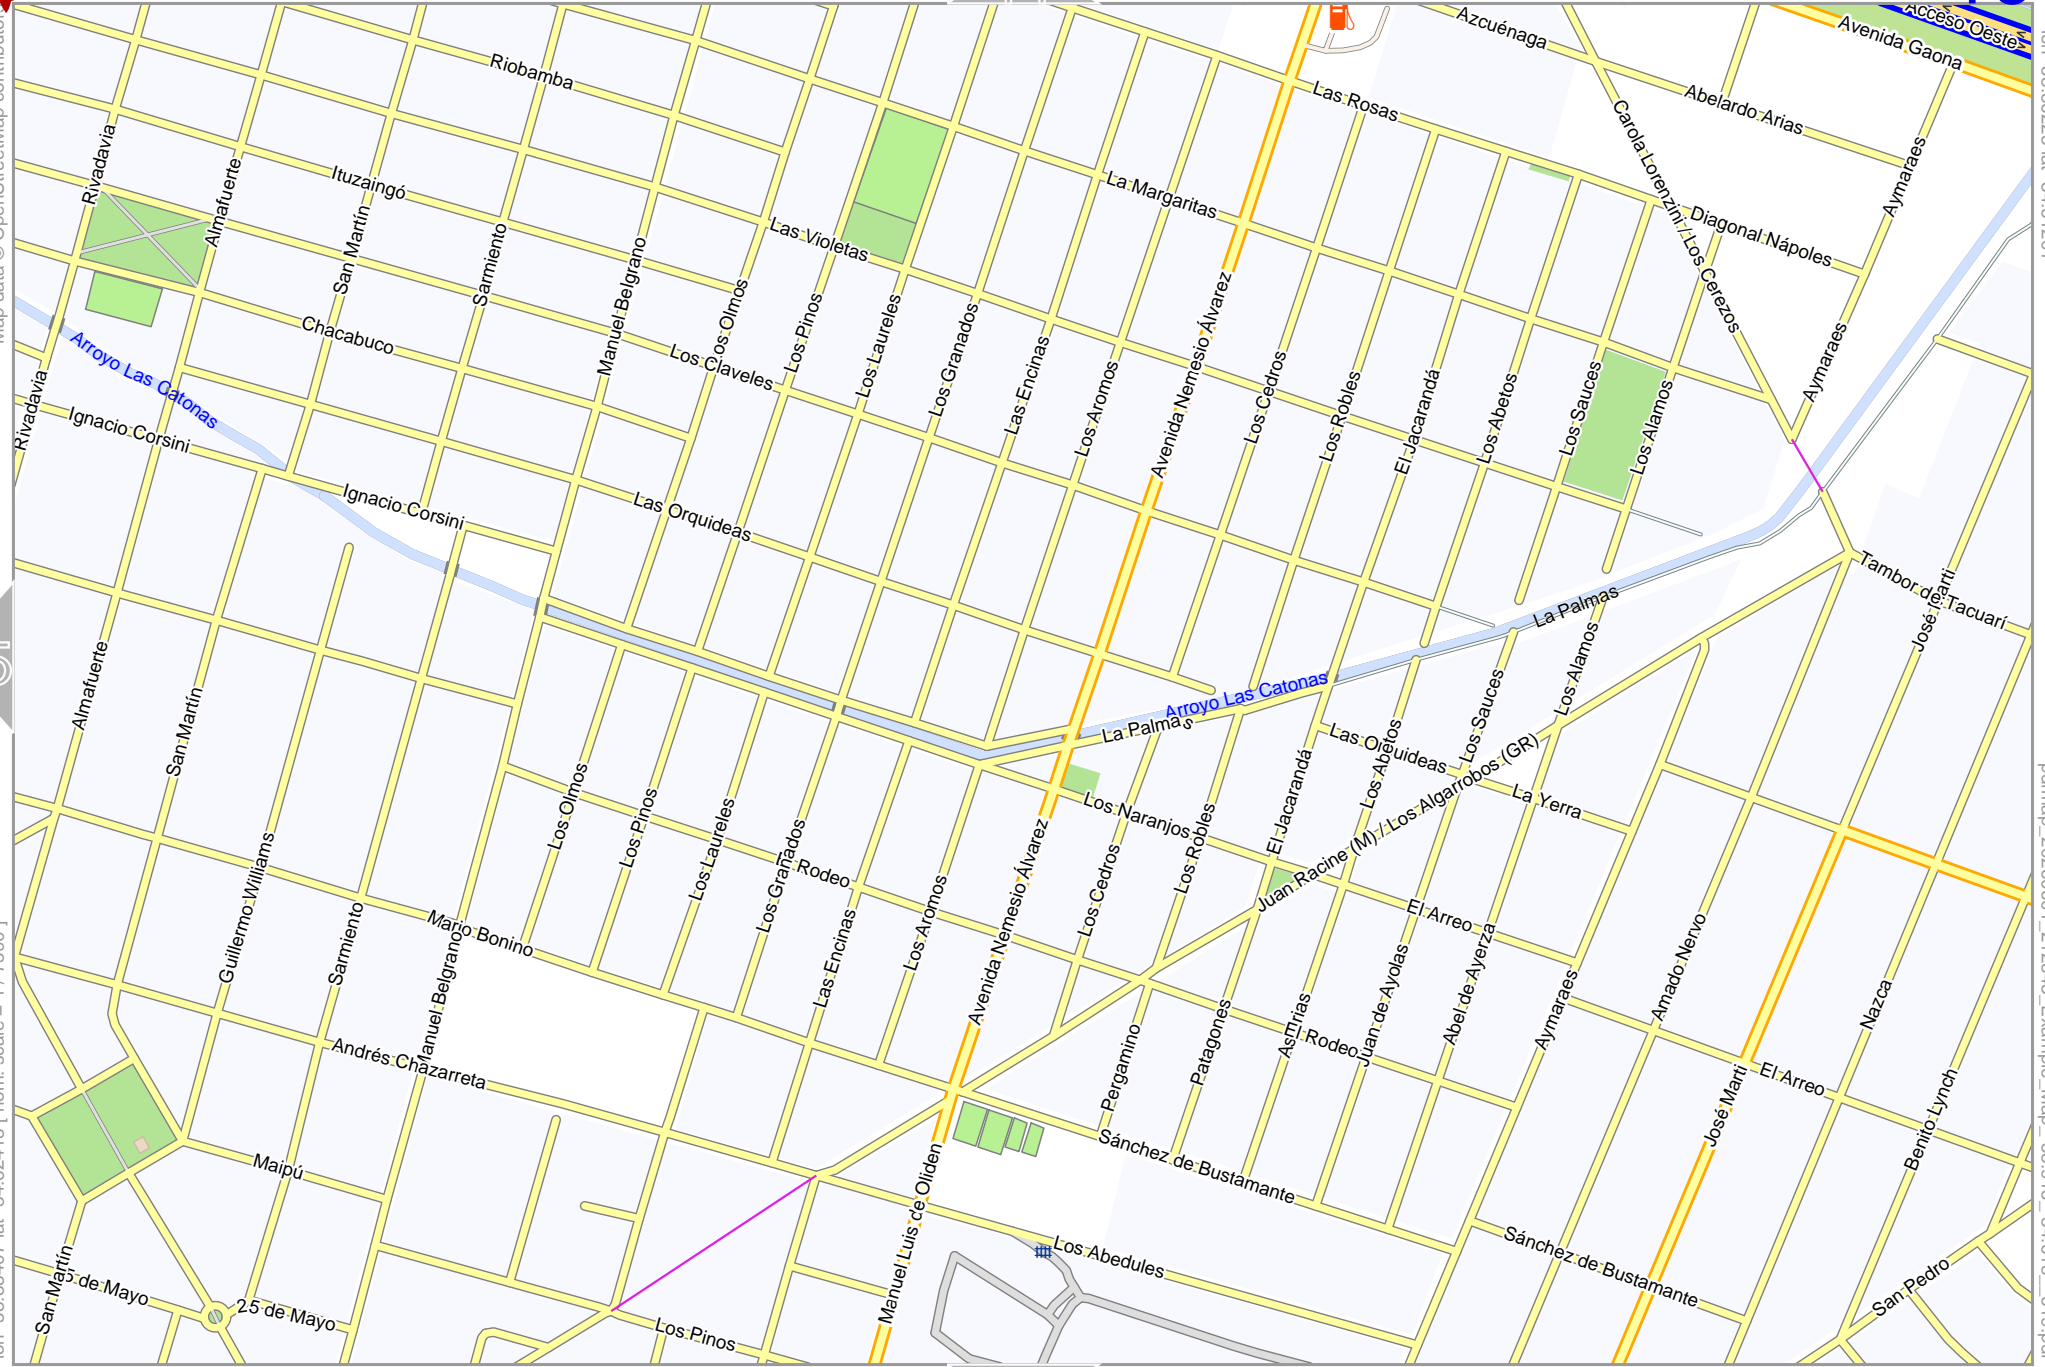

17

lon: -58.94712 lat: -34.62418 [nom. scale = 1 / 7500]

lon: -58.92529 lat: -34.61201 pdfmap: 20260801_212843_Example_Map_-58.915_-34.618_619.pdf

12

14

8

18

Map data © OpenStreetMap contributors

lon -58.90509 lat -34.62418 [nom. scale = 1 / 7500]

lon -58.88325 lat -34.61201

pdfmap_20260601_212843_Example_Map_-58.915_-34.618_619.pdf

0 100 m 700 m

Map data © OpenStreetMap contributors

lon -58.88407 lat -34.62418 [nom. scale = 1 / 7500]

0 100 m 700 m

pdfmap, 20260601_212843_Example_Map_-58.915_-34.618_619.pdf

Map data © OpenStreetMap contributors

lon -58.96814 lat -34.63567 [nom. scale = 1 / 7500]

lon -58.94630 lat -34.62350

pdfmap_20260601_212843_Example_Map_-58.915_-34.618_619.pdf

12

18

22

Teresa de Calcuta

0 100 m 700 m

lon -58.94712 lat -34.63567 [nom. scale = 1 / 7500]

lon -58.92529 lat -34.62350

pdfmap_20260601_212843_Example_Map_-58.915_-34.618_619.pdf