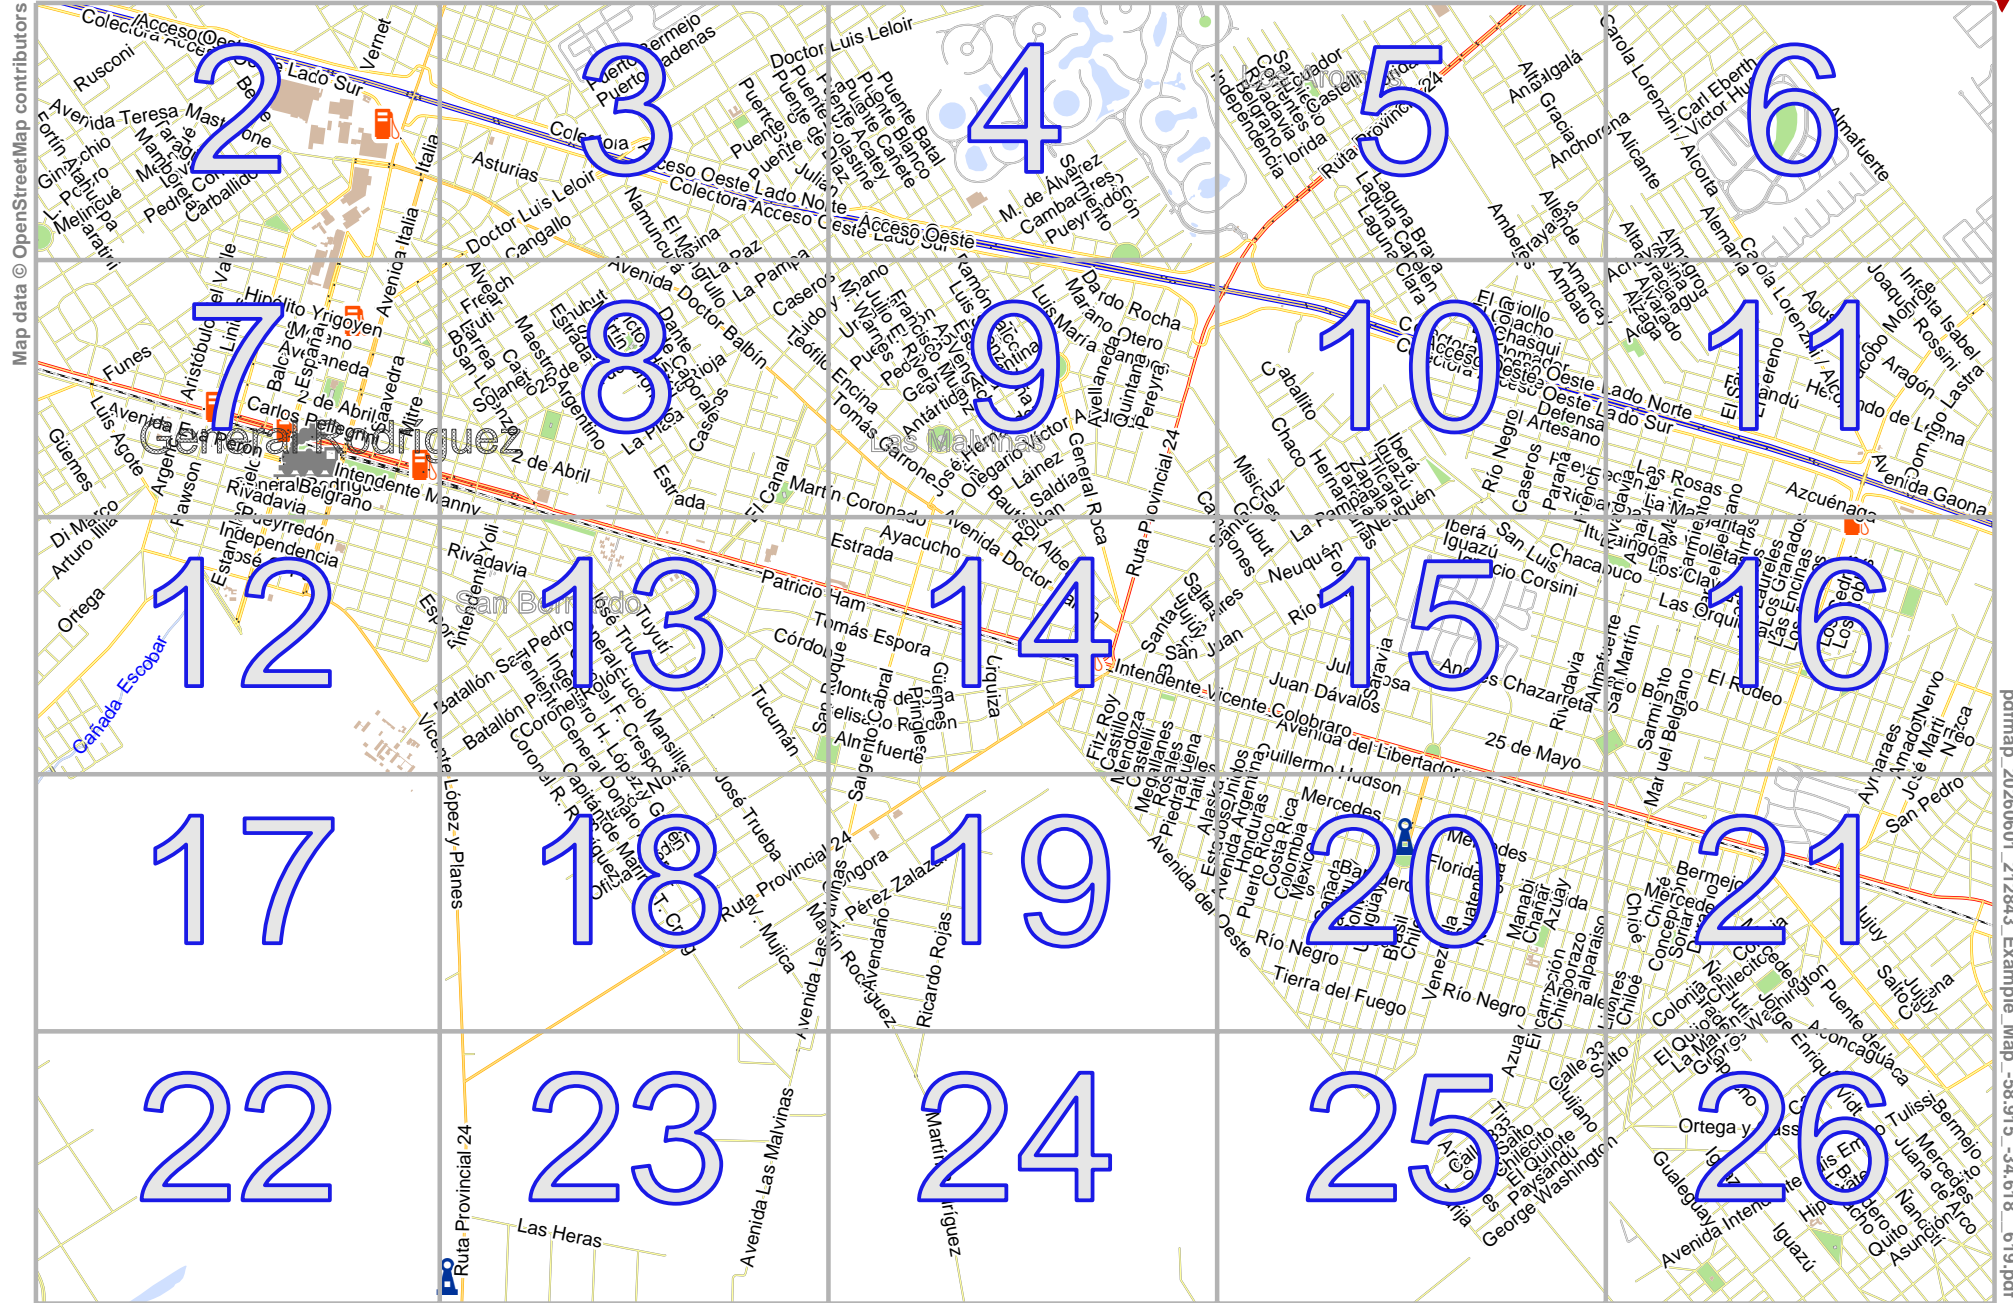

Example_Map

lon -58.86223 lat -34.58902

Map data © OpenStreetMap contributors

pdfmap_20260601_212943_Example_Map_-58.915_-34.618_619.pdf

lon -58.96814 lat -34.64717
[nom. scale = 1 / 37500]

Map data © OpenStreetMap contributors

0 100 m 700 m

Example_Map

Map data © OpenStreetMap contributors

lon -58.92610 lat -34.61269 [nom. scale = 1 / 7500]

0 100 m 700 m

lon -58.90427 lat -34.60052

pdfmap, 20260801, 212843, Example_Map, -58.915, -34.618, 619.pdf

17

lon: -58.94712 lat: -34.62418 [nom. scale = 1 / 7500]

lon: -58.92529 lat: -34.61201 pdfmap: 20260801_212843_Example_Map_-58.915_-34.618_619.pdf

12

14

8

18

Map data © OpenStreetMap contributors

0 100 m 700 m

Example_Map

19

top

Map data © OpenStreetMap contributors

lon -58.92610 lat -34.63567 [nom. scale = 1 / 7500]

lon -58.90427 lat -34.62350

pdfmap_20260601_212843_Example_Map_-58.915_-34.618_619.pdf