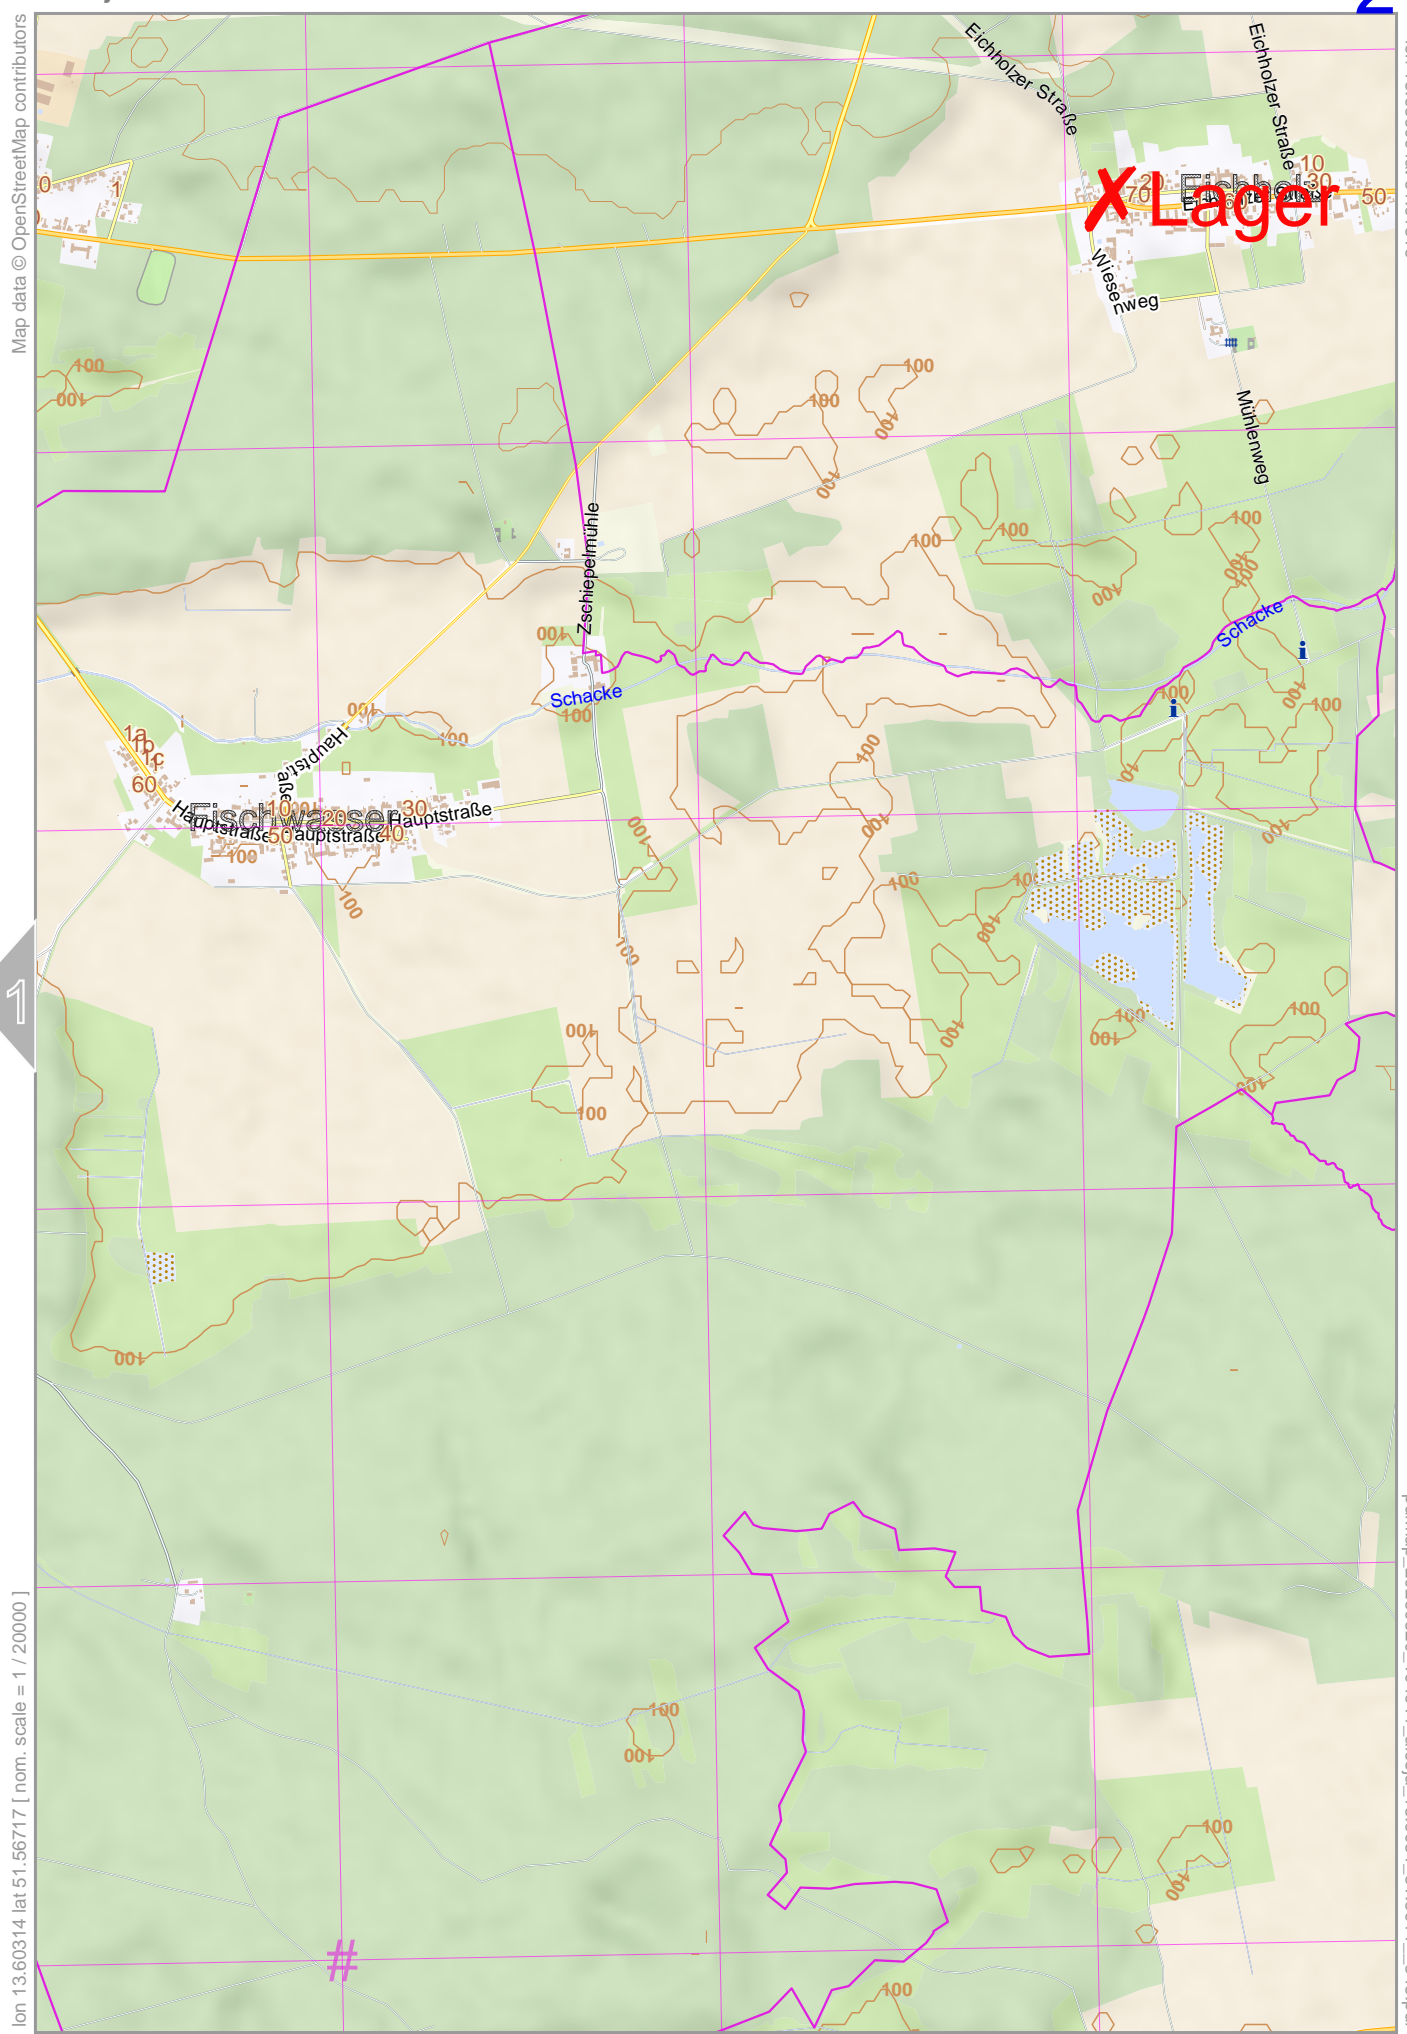

Map data © OpenStreetMap contributors

lon 13.60314 lat 51.61516

[lon 13.55119 lat 51.56717 [nom. scale = 1 / 200000

pdfmap_20260520_104911_alesja_136031_515911_843.pdf

UTM: 33 U easting 400.00 km northing 5714.00 km
 UTM-Grid-width = 1000m
 Contour interval = 20m

alesja

Map data © OpenStreetMap contributors

lon 13.66509 lat 51.61516

lon 13.60314 lat 51.56717 [nom. scale = 1 / 200000]

pdfmap_20260520_104911_alesja_13.6031_51.5911_843.pdf

UTM: 33 U easting 404.00 km northing 5714.00 km
 UTM-Grid-width = 1000m
 Contour interval = 20m