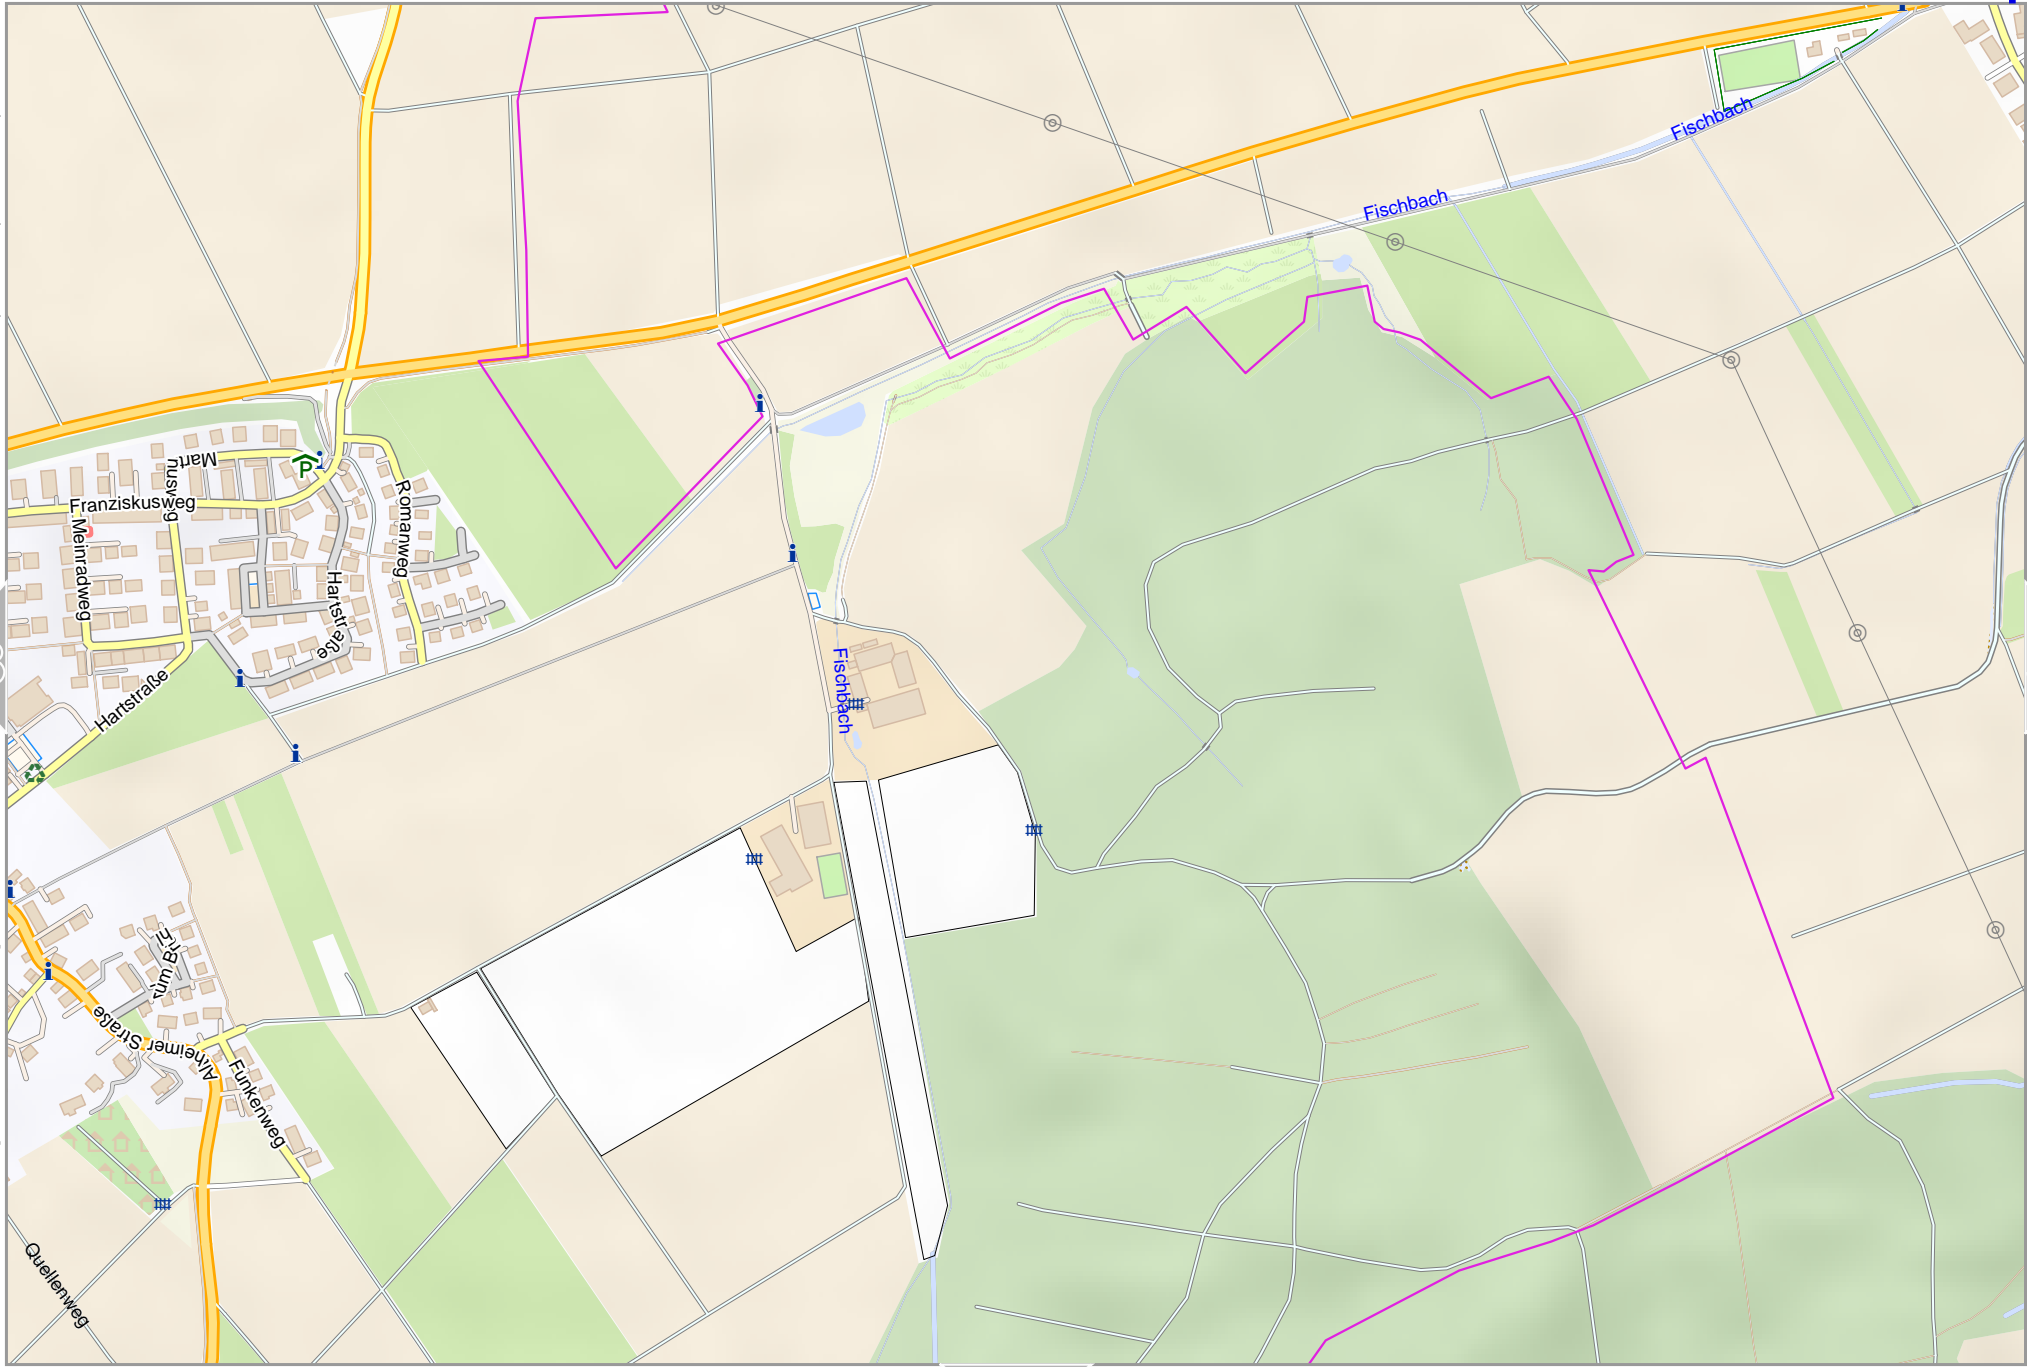

lon 9.96789 lat 48.33783

pdfmap_20260517_212116_Map_9.96688_48.3142_024.pdf

0 100 m 700 m

Map

Map data © OpenStreetMap contributors

lon 9.99388 lat 48.33783

pdfmap_20260517_212116_Map_9.96688_48.3142_024.pdf

lon 9.96688 lat 48.32569 [nom. scale = 1 / 7500]

0 100 m 700 m

Map

Map data © OpenStreetMap contributors

lon 9.99287 lat 48.32569 [nom. scale = 1 / 7500]

4

lon 10.01987 lat 48.33783

pdfmap_20260517_212116_Map_9.99688_48.3142_024.pdf

Illerkirchberg

9

Map

Map data © OpenStreetMap contributors

lon 9.91491 lat 48.31422 [nom. scale = 1 / 7500]

lon 9.94190 lat 48.32636

pdfmap_20260517_212116_Map_9.96688_48.3142_024.pdf

0 100 m 700 m

Map

Map data © OpenStreetMap contributors

lon 9.94089 lat 48.31422 [nom. scale = 1 / 7500]

lon 9.96789 lat 48.32636

pdfmap_20260517_212116_Map_9.96688_48.3142_024.pdf

Map

Map data © OpenStreetMap contributors