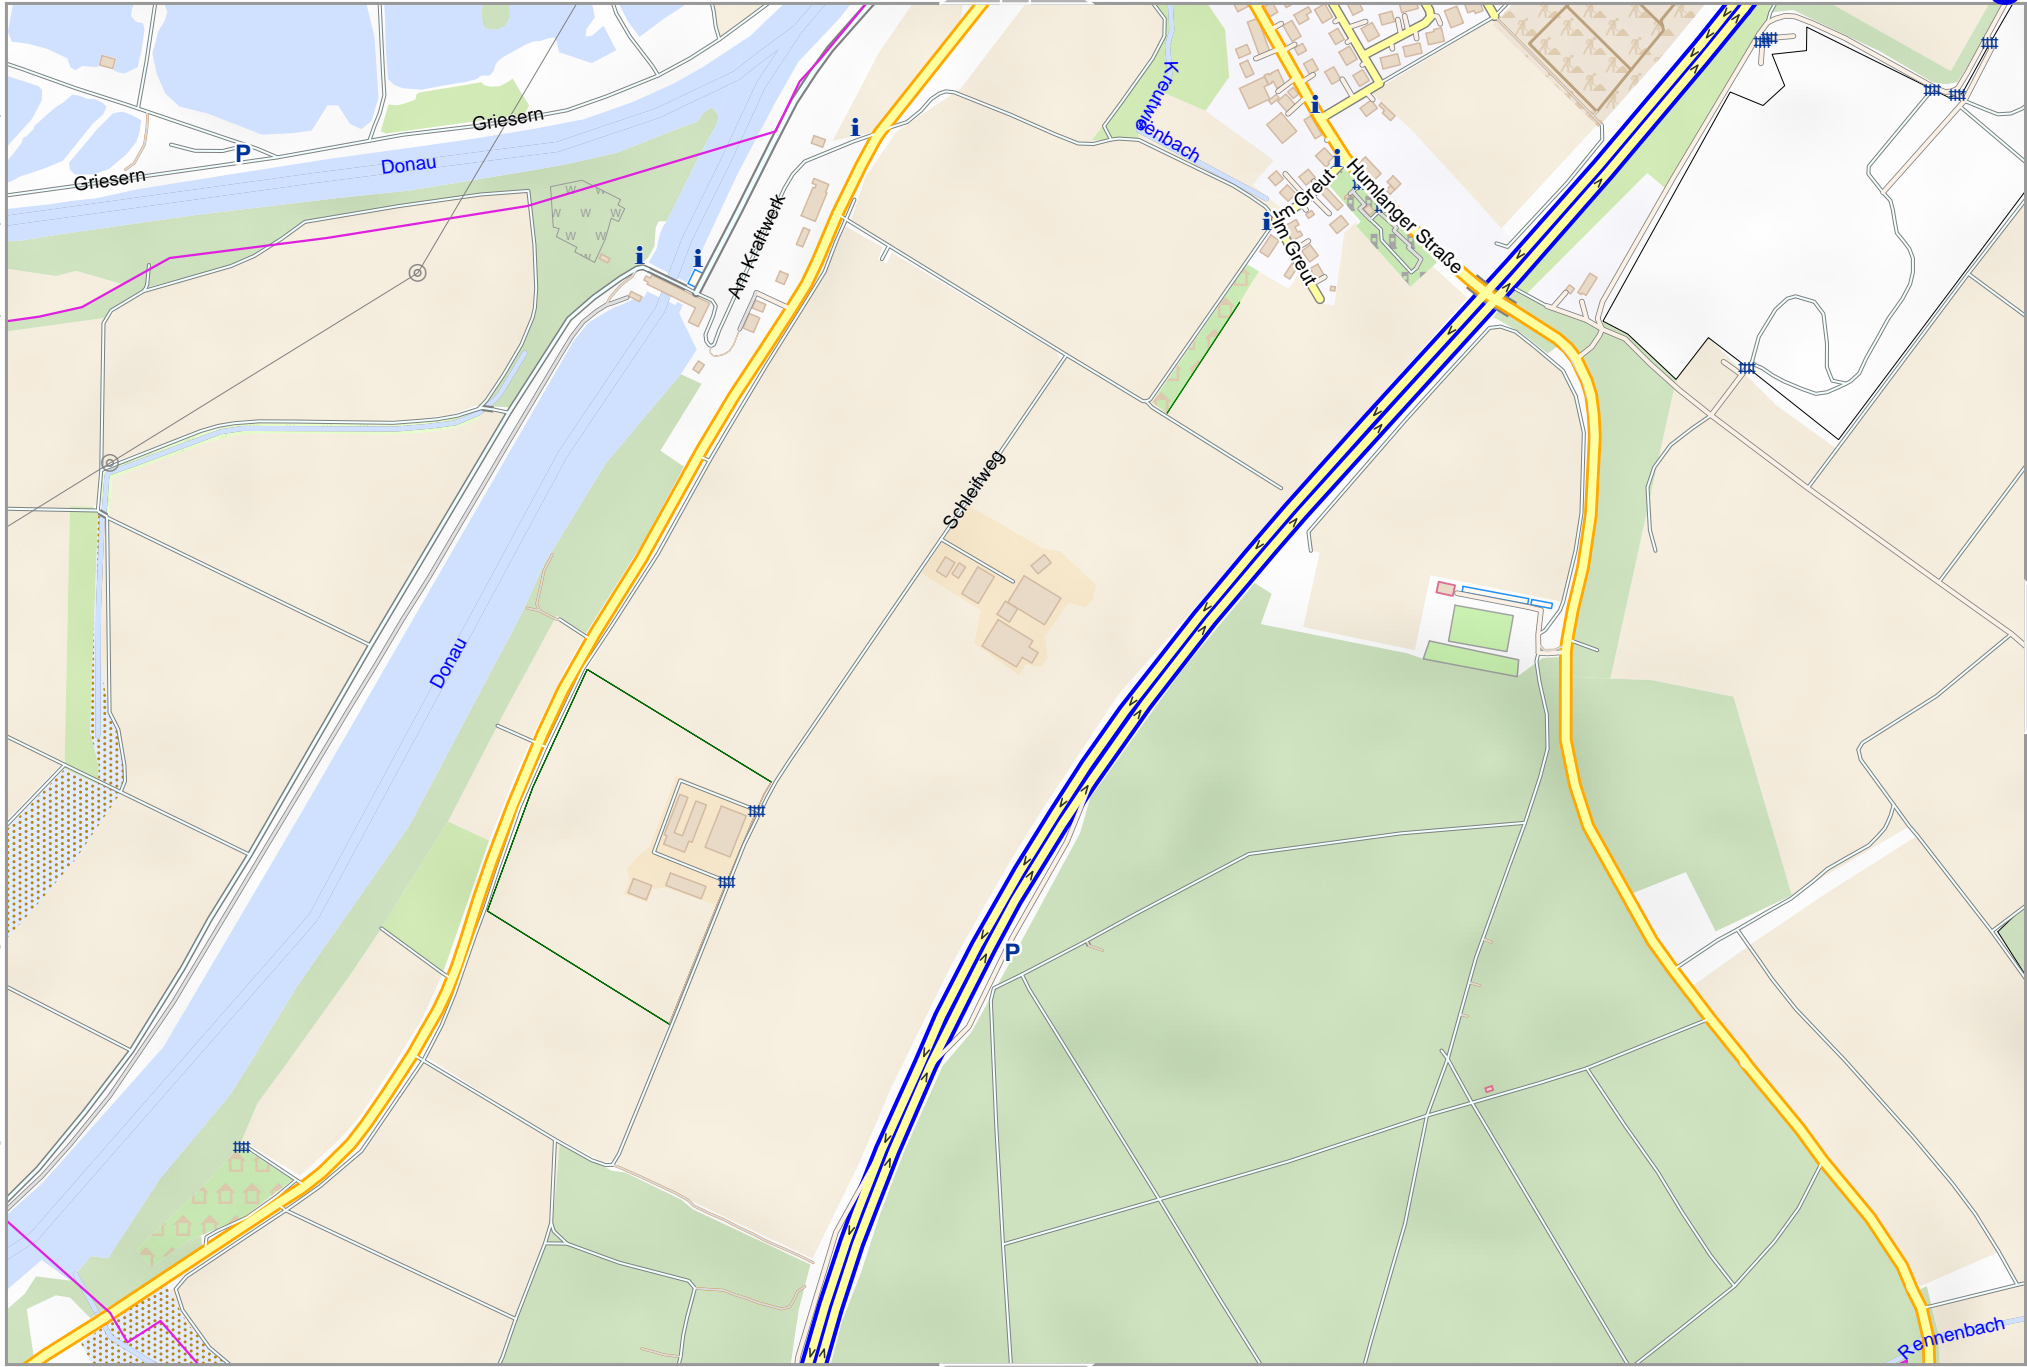

lon 9.96688 lat 48.32569 [nom. scale = 1 / 7500]

0 100 m 700 m

Map

Map data © OpenStreetMap contributors

lon 9.99287 lat 48.32569 [nom. scale = 1 / 7500]

4

lon 10.01987 lat 48.33783

pdfmap_20260517_212116_Map_9.99688_48.3142_024.pdf

Illerkirchberg

9

Map

Map data © OpenStreetMap contributors

lon 9.91491 lat 48.31422 [nom. scale = 1 / 7500]

lon 9.94190 lat 48.32636

pdfmap_20260517_212116_Map_9.96688_48.3142_024.pdf

0 100 m 700 m

Map

Map data © OpenStreetMap contributors

lon 9.94089 lat 48.31422 [nom. scale = 1 / 7500]

lon 9.96789 lat 48.32636

pdfmap_20260517_212116_Map_9.96688_48.3142_024.pdf

Map

Map data © OpenStreetMap contributors

Map data © OpenStreetMap contributors

lon 9.91491 lat 48.29129 [nom. scale = 1 / 7500]

lon 9.94190 lat 48.30343

pdfmap_20260517_212116_Map_9.96688_48.3142_024.pdf

0 100 m 700 m

Map data © OpenStreetMap contributors