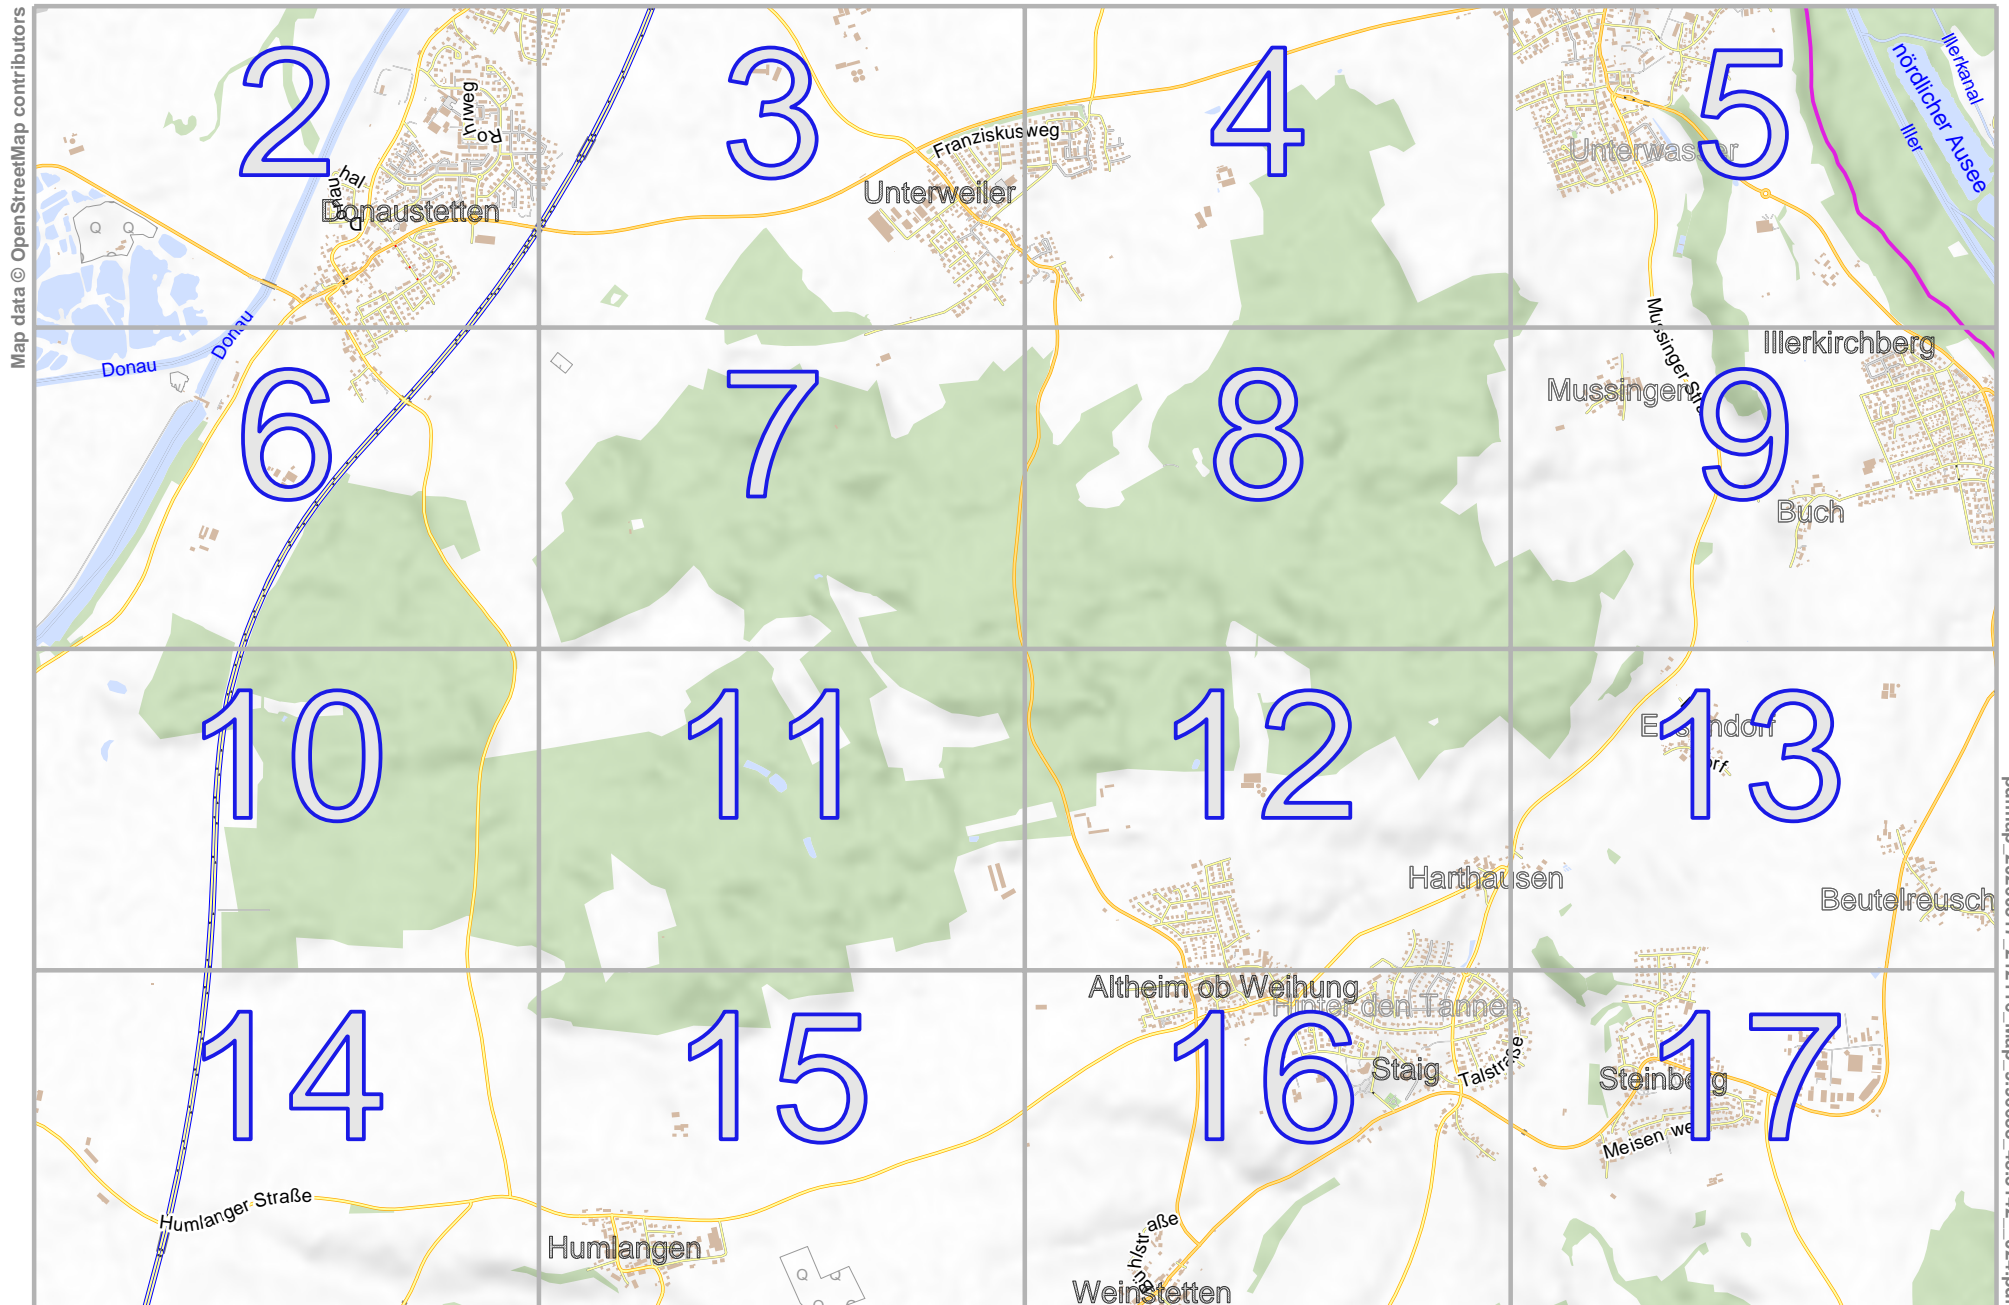

Map

lon 10.01987 lat 48.33783

Map data © OpenStreetMap contributors

pdfmap_20260517_212116_Map_9.96688_48.3142_024.pdf

lon 9.91491 lat 48.29129
[nom. scale = 1 / 30000]

Map

Map data © OpenStreetMap contributors

0 100 m 700 m

15

Map data © OpenStreetMap contributors

lon 9.99388 lat 48.31490

lon 9.96688 lat 48.30276 [nom. scale = 1 / 7500]

pdfmap_20260517_212116_Map_9.96688_48.3142_024.pdf

0 100 m 700 m

Map

lon 9.96789 lat 48.30343

14

16

lon 9.94089 lat 48.29129 [nom. scale = 1 / 75000]

pdfmap_20260517_212116_Map_9.96688_48.3142_024.pdf

0 100 m 700 m

Map

Map data © OpenStreetMap contributors

lon 9.99287 lat 48.29129 [nom. scale = 1 / 7500]

lon 10.01987 lat 48.30343

pdfmap_20260517_212116_Map_9.99688_48.3142_024.pdf