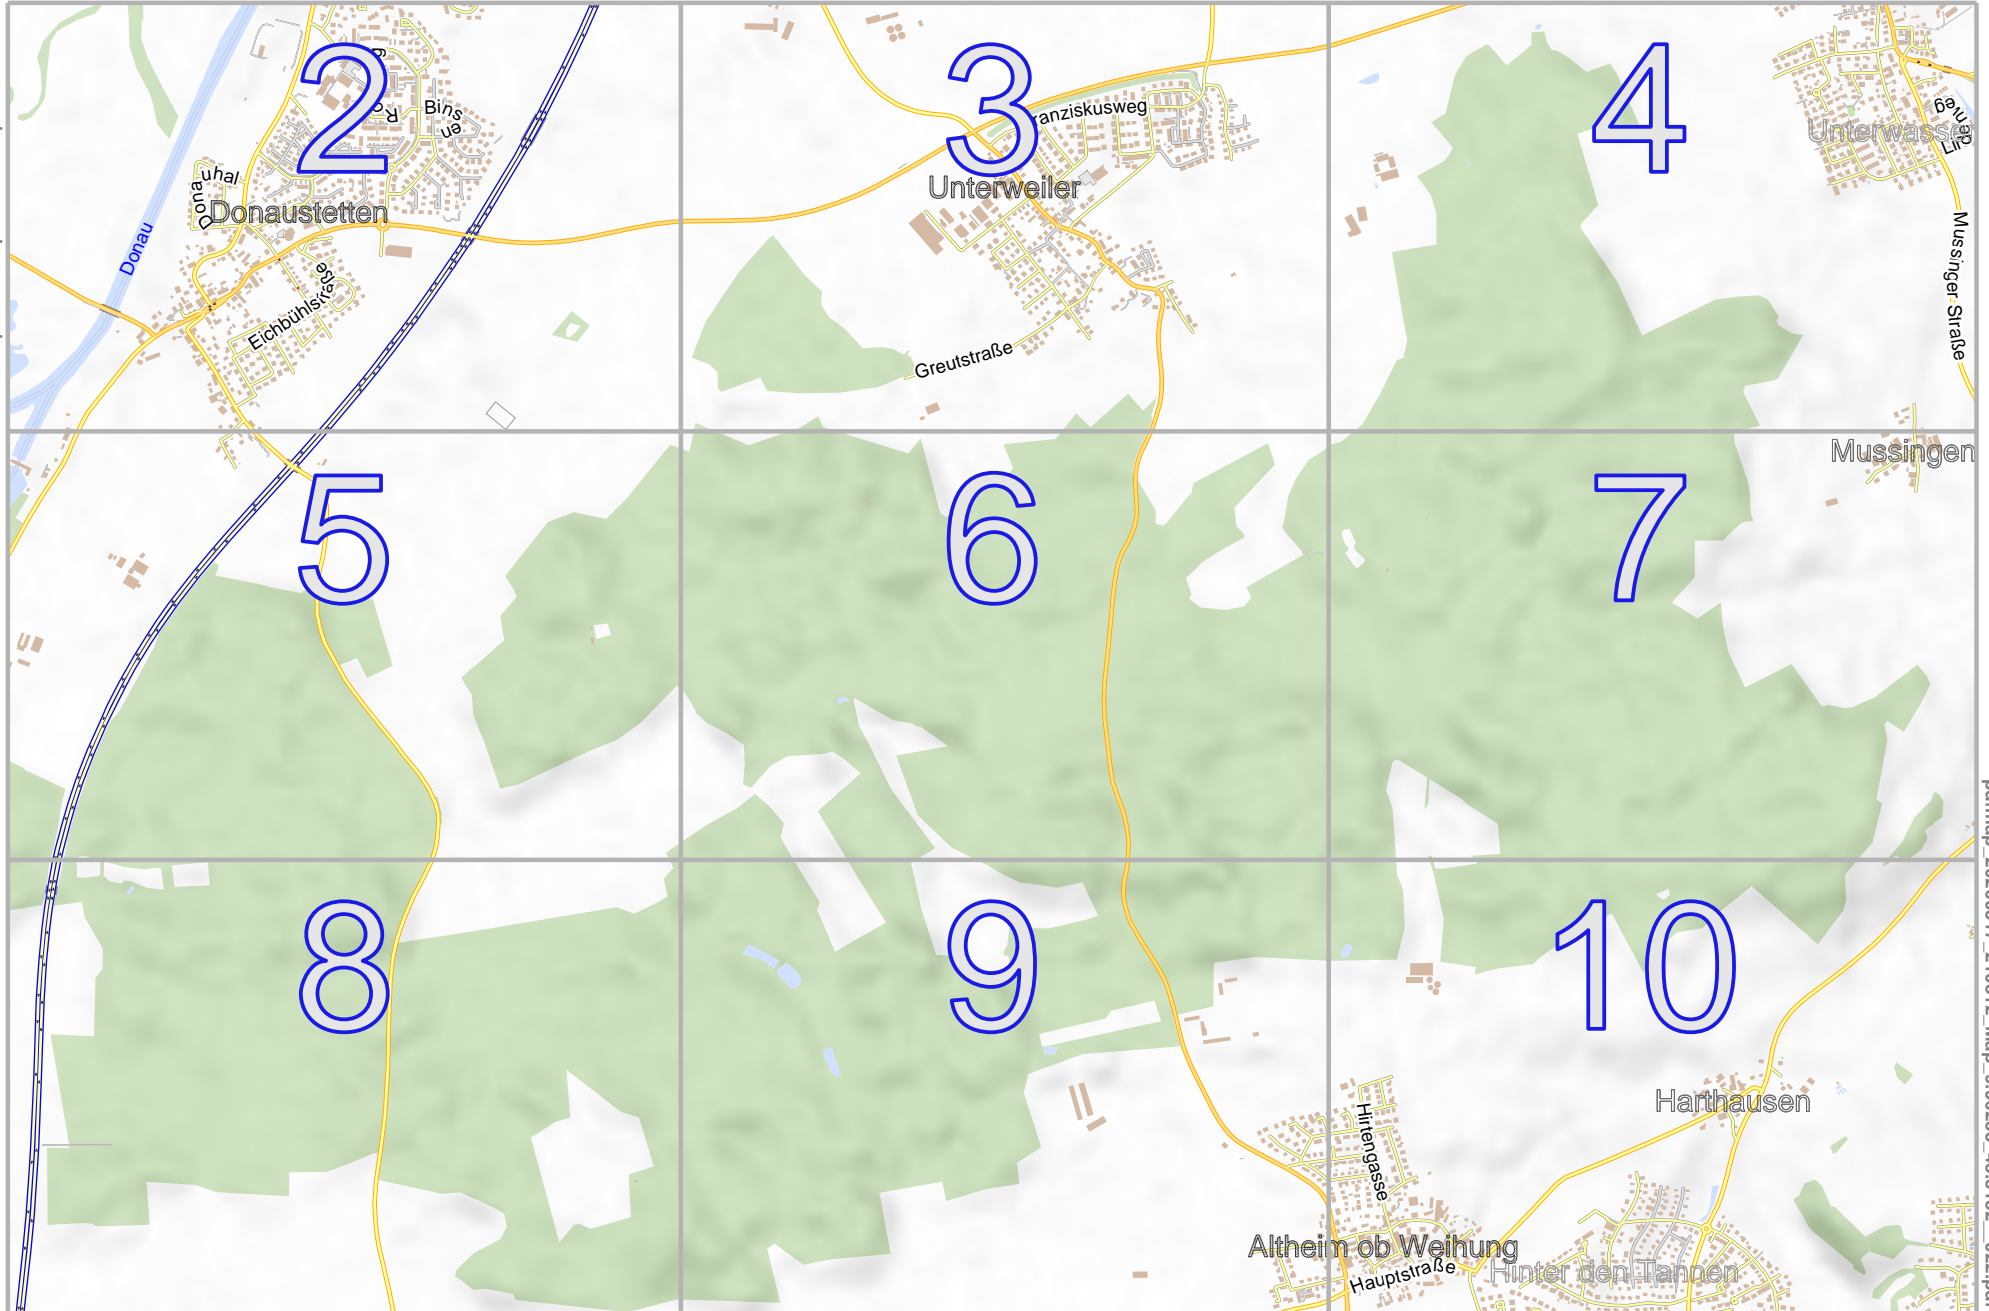

Map

lon 10.00233 lat 48.33615

Map data © OpenStreetMap contributors

lon 9.92335 lat 48.30108
[nom. scale = 1 / 22500]

Map

Map data © OpenStreetMap contributors

lon 9.92335 lat 48.32401 [nom. scale = 1 / 7500]

lon 9.94934 lat 48.32401 [nom. scale = 1/7500]

Map

Map data © OpenStreetMap contributors

lon 9.97533 lat 48.32401 [nom. scale = 1 / 7500]

lon 10.00233 lat 48.33615

pdfmap_20260517_210812_Map_9.96233_48.3182_022.pdf

Map data © OpenStreetMap contributors

lon 9.94934 lat 48.31254 [nom. scale = 1 / 7500]

0 100 m 700 m

3

6

5

7

lon 9.97634 lat 48.32468

lon 9.94934 lat 48.30108 [nom. scale = 1/7500]

pdfmap_20260517_210812_Map_9.96233_48.3182_022.pdf

Map

Map data © OpenStreetMap contributors

lon 9.97533 lat 48.30108 [norm. scale = 1/75000]

lon 10.00233 lat 48.31322