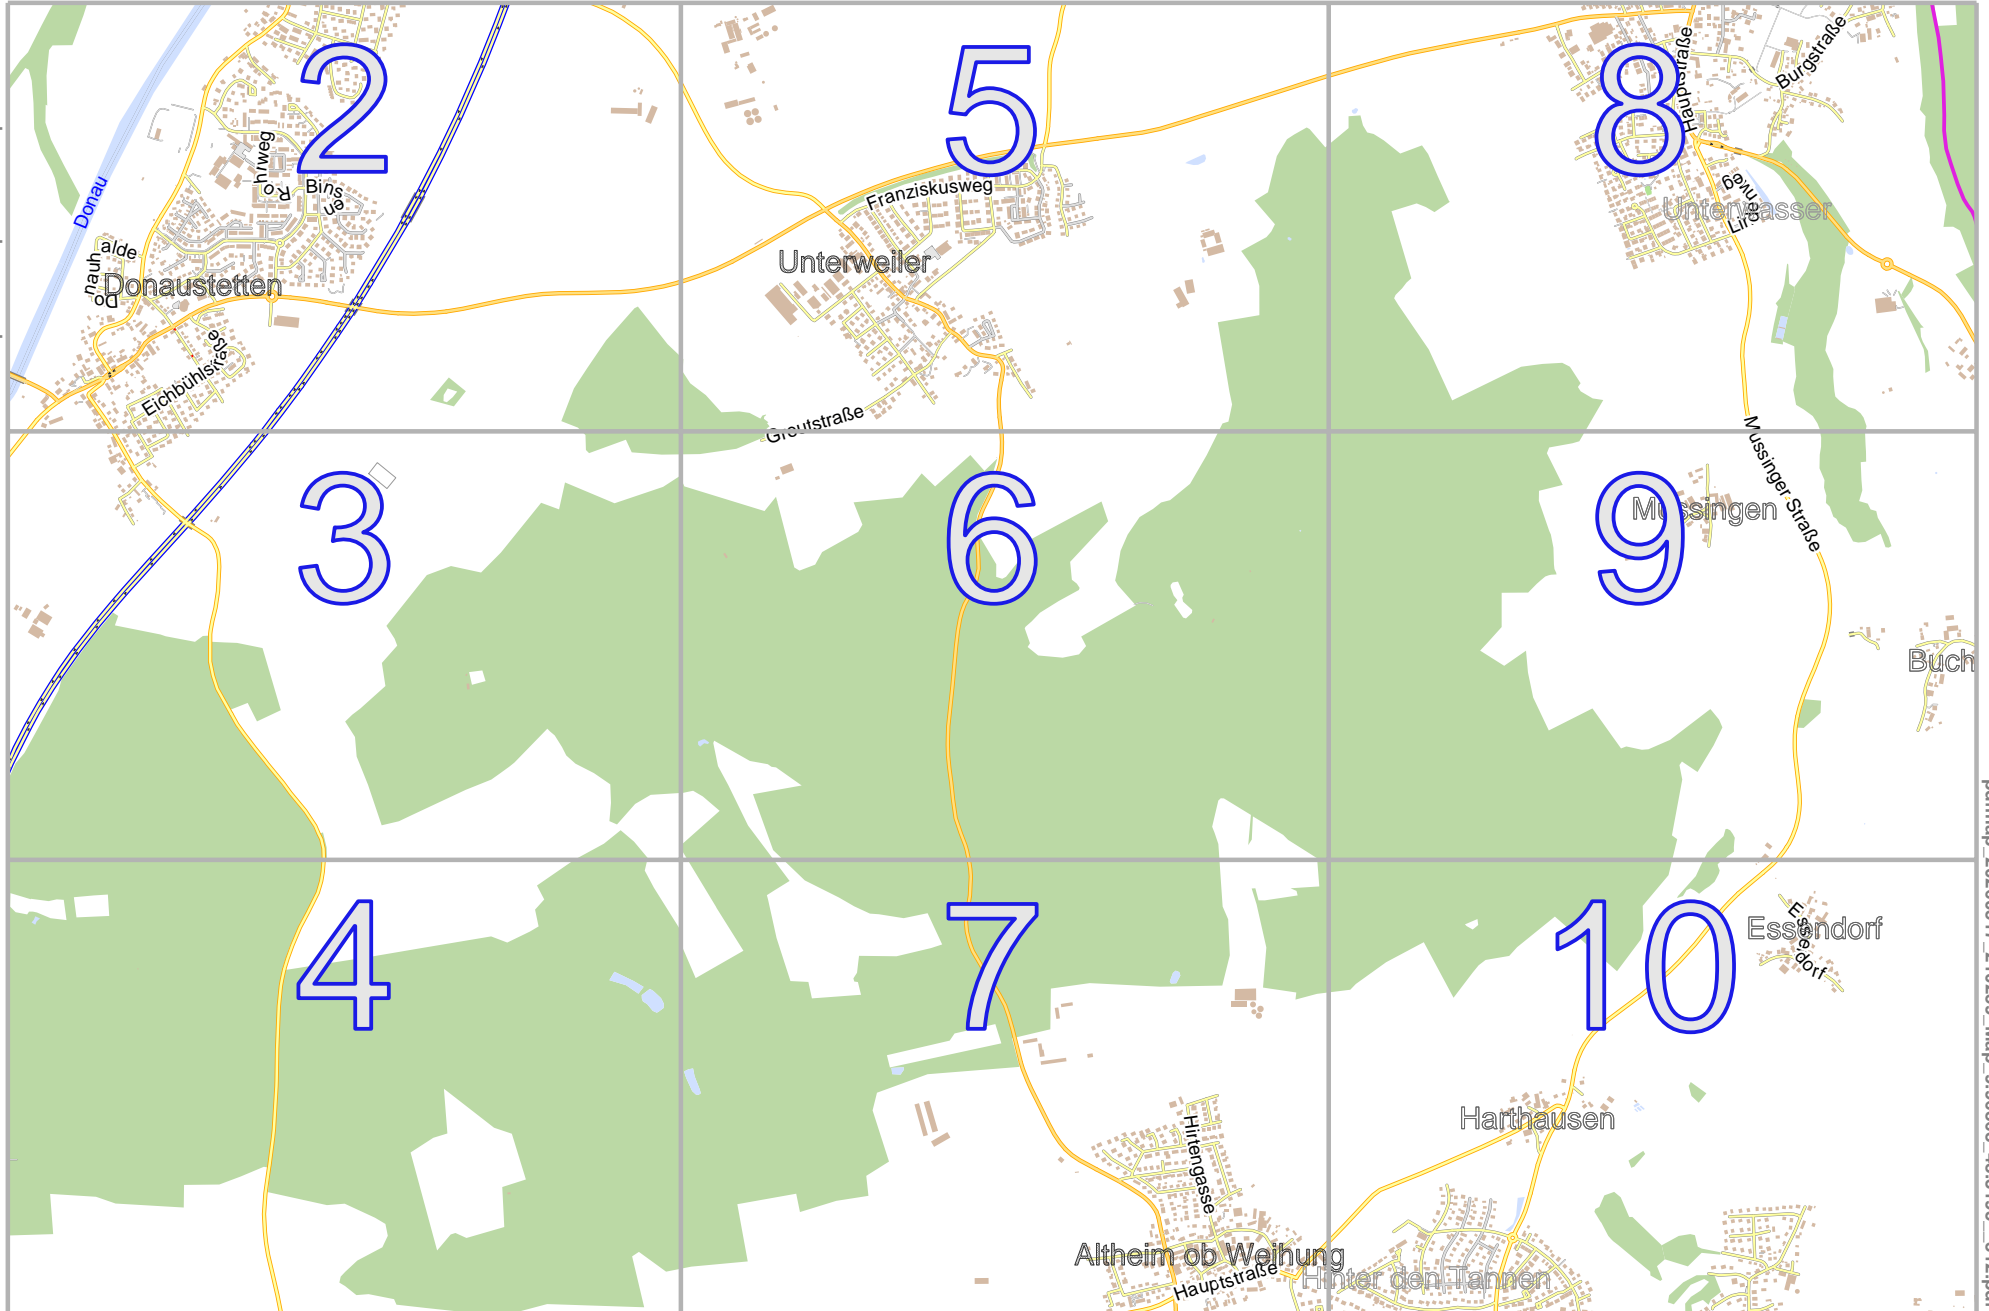

Map

lon 10.01135 lat 48.33860

Map data © OpenStreetMap contributors

lon 9.92710 lat 48.30119
[nom. scale = 1 / 24000]