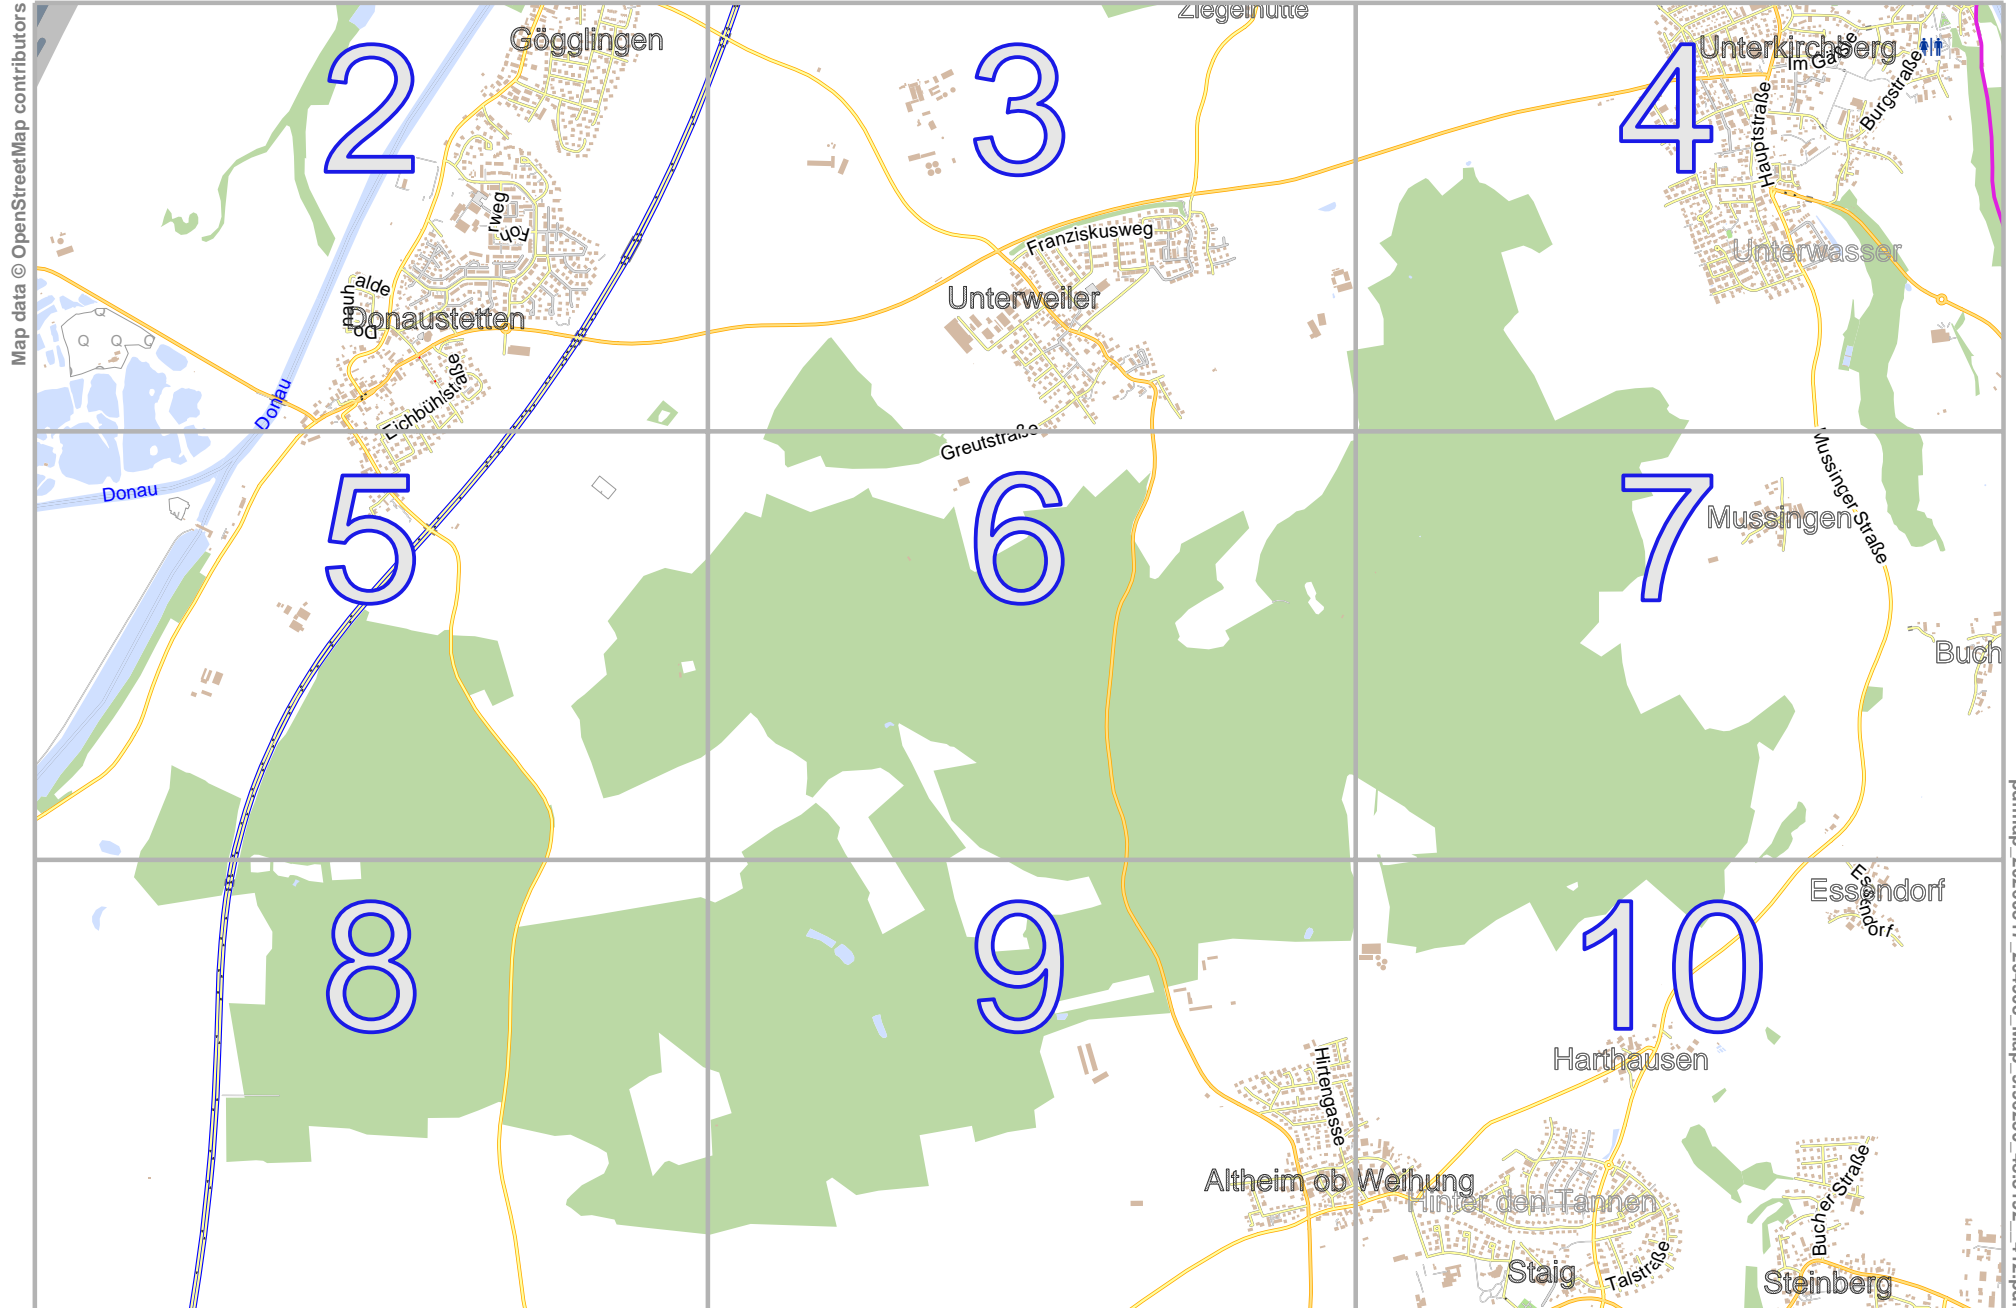

# Map

lon 10.01050 lat 48.34067

Map data © OpenStreetMap contributors

lon 9.91572 lat 48.29858  
[ nom. scale = 1 / 27000 ]

pdfmap\_20260517\_204908\_Map\_9.96250\_48.3192\_412.pdf

Map

Map data © OpenStreetMap contributors

6

7

9

Map

Map data © OpenStreetMap contributors

lon 9.97810 lat 48.31234 [ nom. scale = 1 / 9000 ]

lon 10.01050 lat 48.32691

pdfmap\_20260517\_204908\_Map\_9.96250\_48.3192\_412.pdf

Map

Map data © OpenStreetMap contributors

lon 9.91572 lat 48.29858 [ nom. scale = 1 / 9000 ]

lon 9.94812 lat 48.31315

pdfmap\_20260517\_204908\_Map\_9.96250\_48.3192\_412.pdf

lon 9.97810 lat 48.29858 [norm. scale = 1 / 90000]

lon 10.01050 lat 48.31315

pdfmap\_20260517\_204908\_Map\_9.96250\_48.3192\_412.pdf