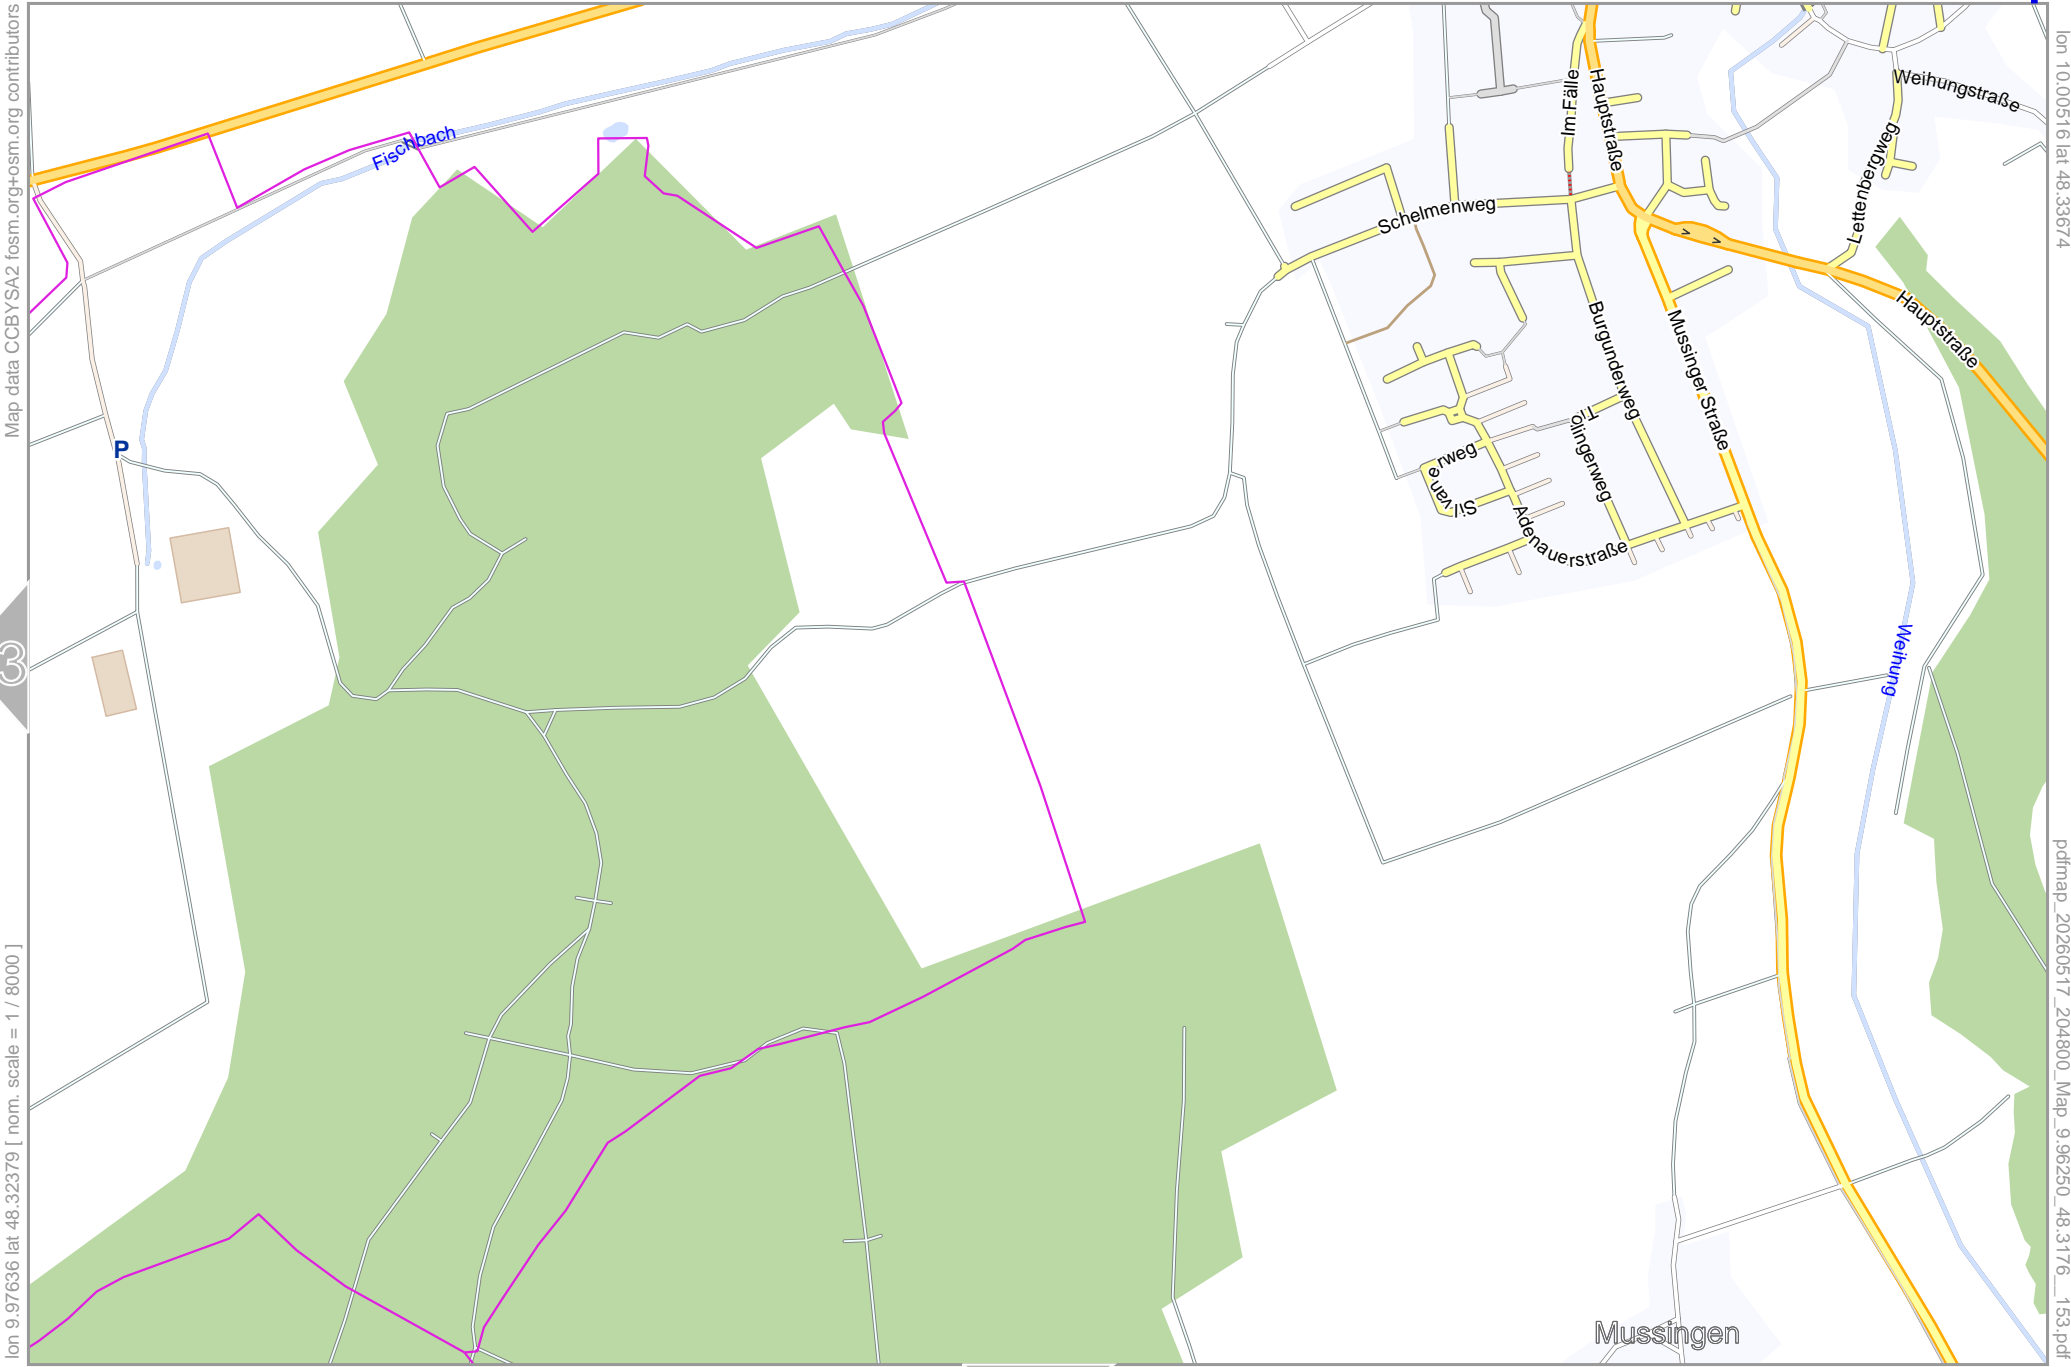

Map

Map data CCBYSA2 foscsm.org+osm.org contributors

lon 10.00516 lat 48.33674

lon 9.97636 lat 48.32379 [nom. scale = 1 / 8000]

pdfmap_20260517_204800_Map_9.96250_48.3176_153.pdf

0 100 m 800 m

Mussingen