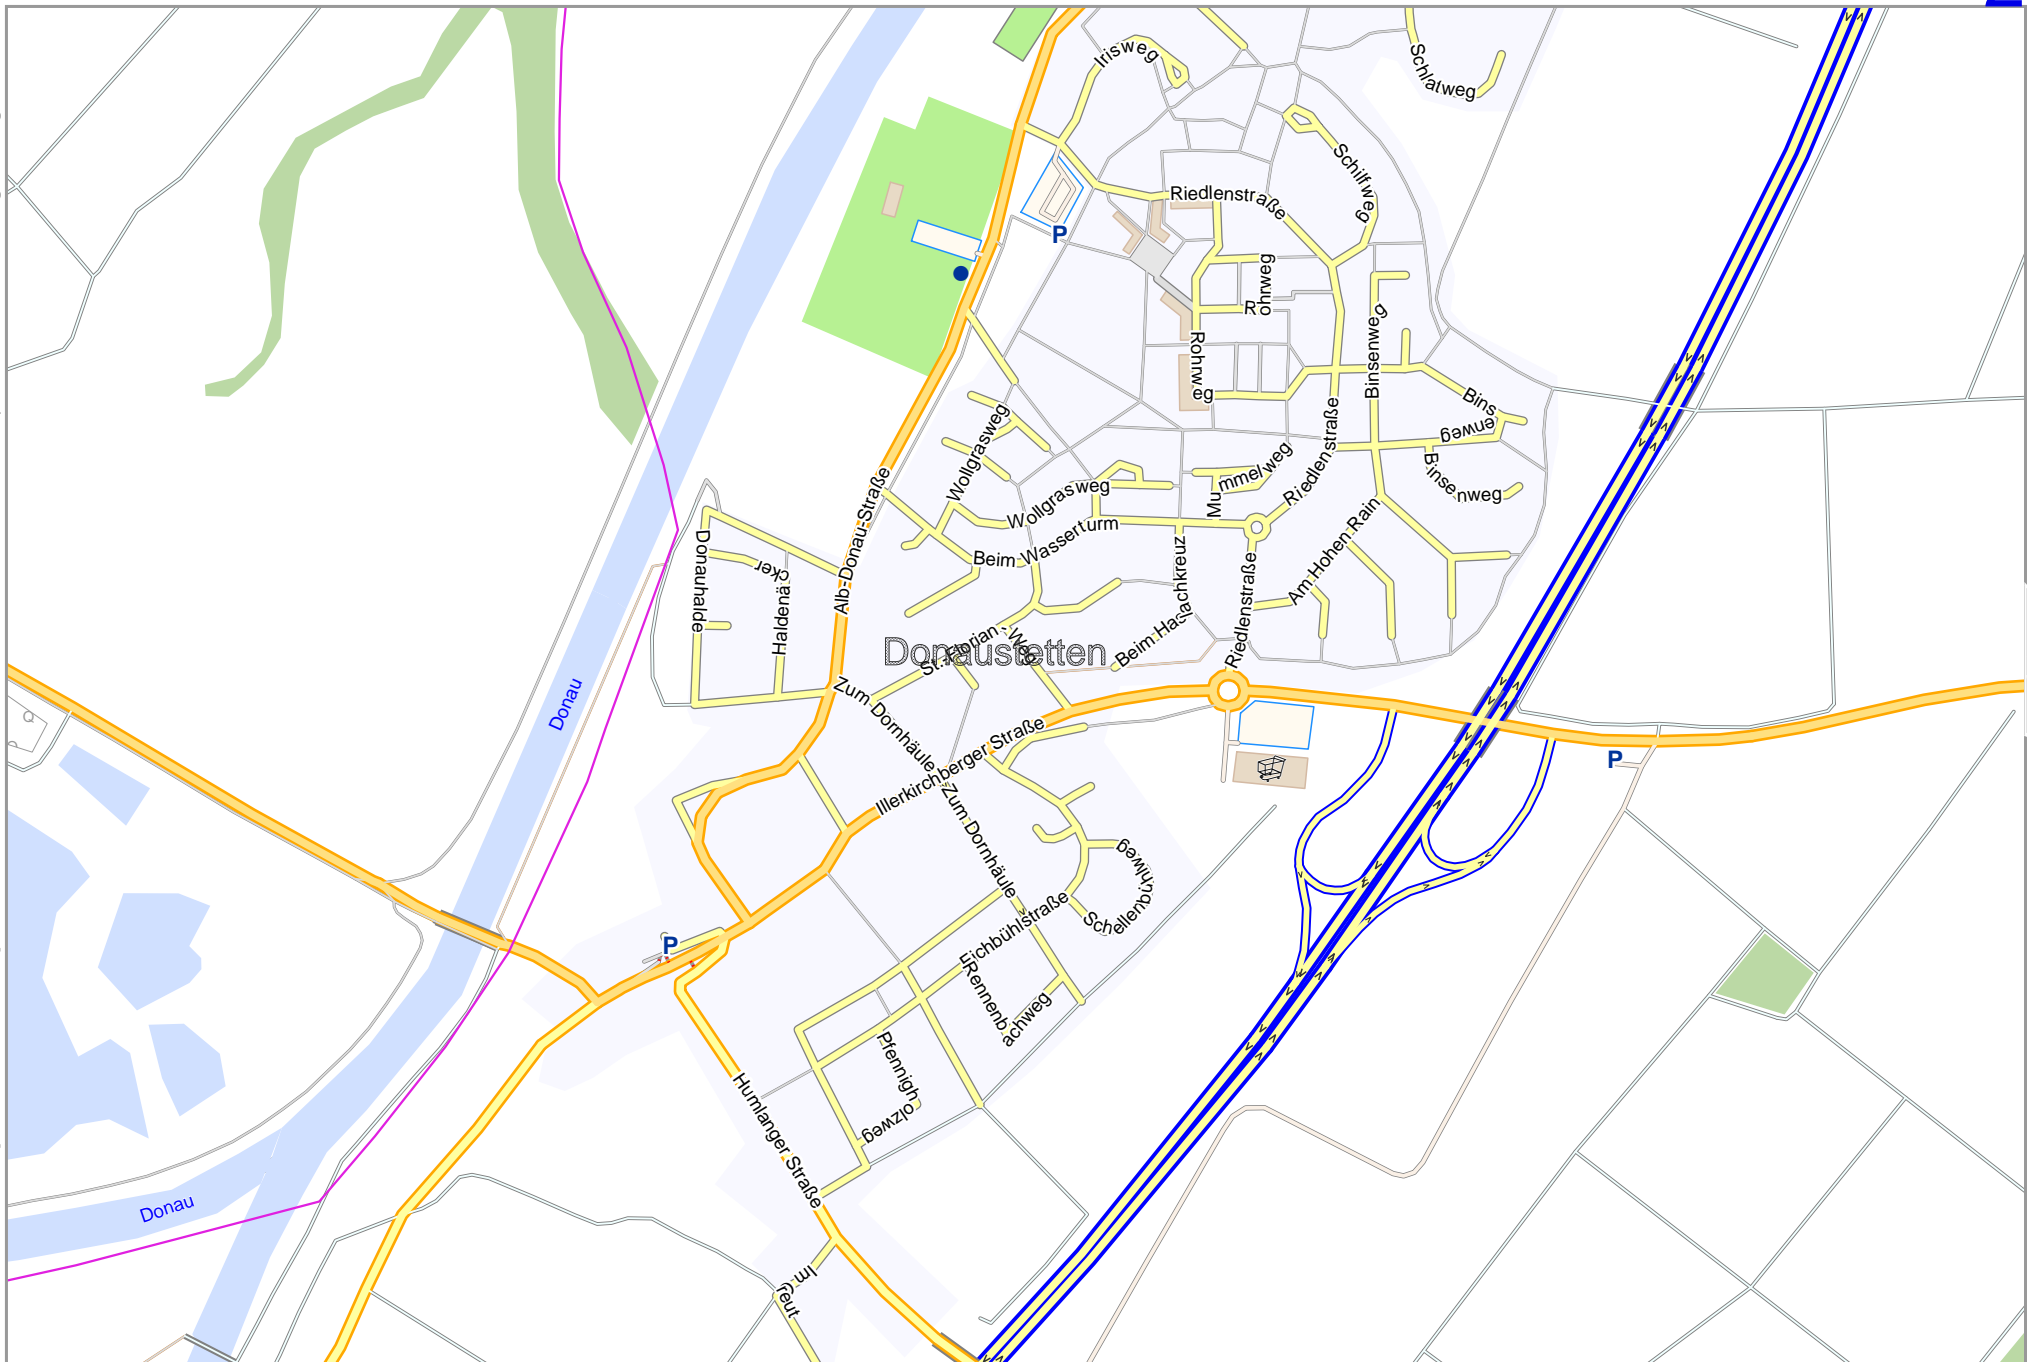

# Map

lon 10.00516 lat 48.33674

Map data CCBYSA2 f osm.org+osm.org contributors

pdfmap\_20260517\_204800\_Map\_9.96250\_48.3176\_153.pdf

lon 9.92092 lat 48.29933  
[ nom. scale = 1 / 24000 ]

Map

Map data © OpenStreetMap contributors

lon 9.92092 lat 48.32379 [nom. scale = 1 / 8000]

lon 9.94972 lat 48.33674

pdfmap\_20260517\_204800\_Map\_9.96250\_48.3176\_153.pdf

Map

Map data © OpenStreetMap contributors

lon 9.97744 lat 48.33674

2

4

lon 10.00516 lat 48.32451

pdfmap\_20260517\_204800\_Map\_9.96250\_48.3176\_153.pdf

lon 9.97636 lat 48.29933 [ nom. scale = 1 / 8000 ]

lon 10.00516 lat 48.31228

pdfmap\_20260517\_204800\_Map\_9.96250\_48.3176\_153.pdf