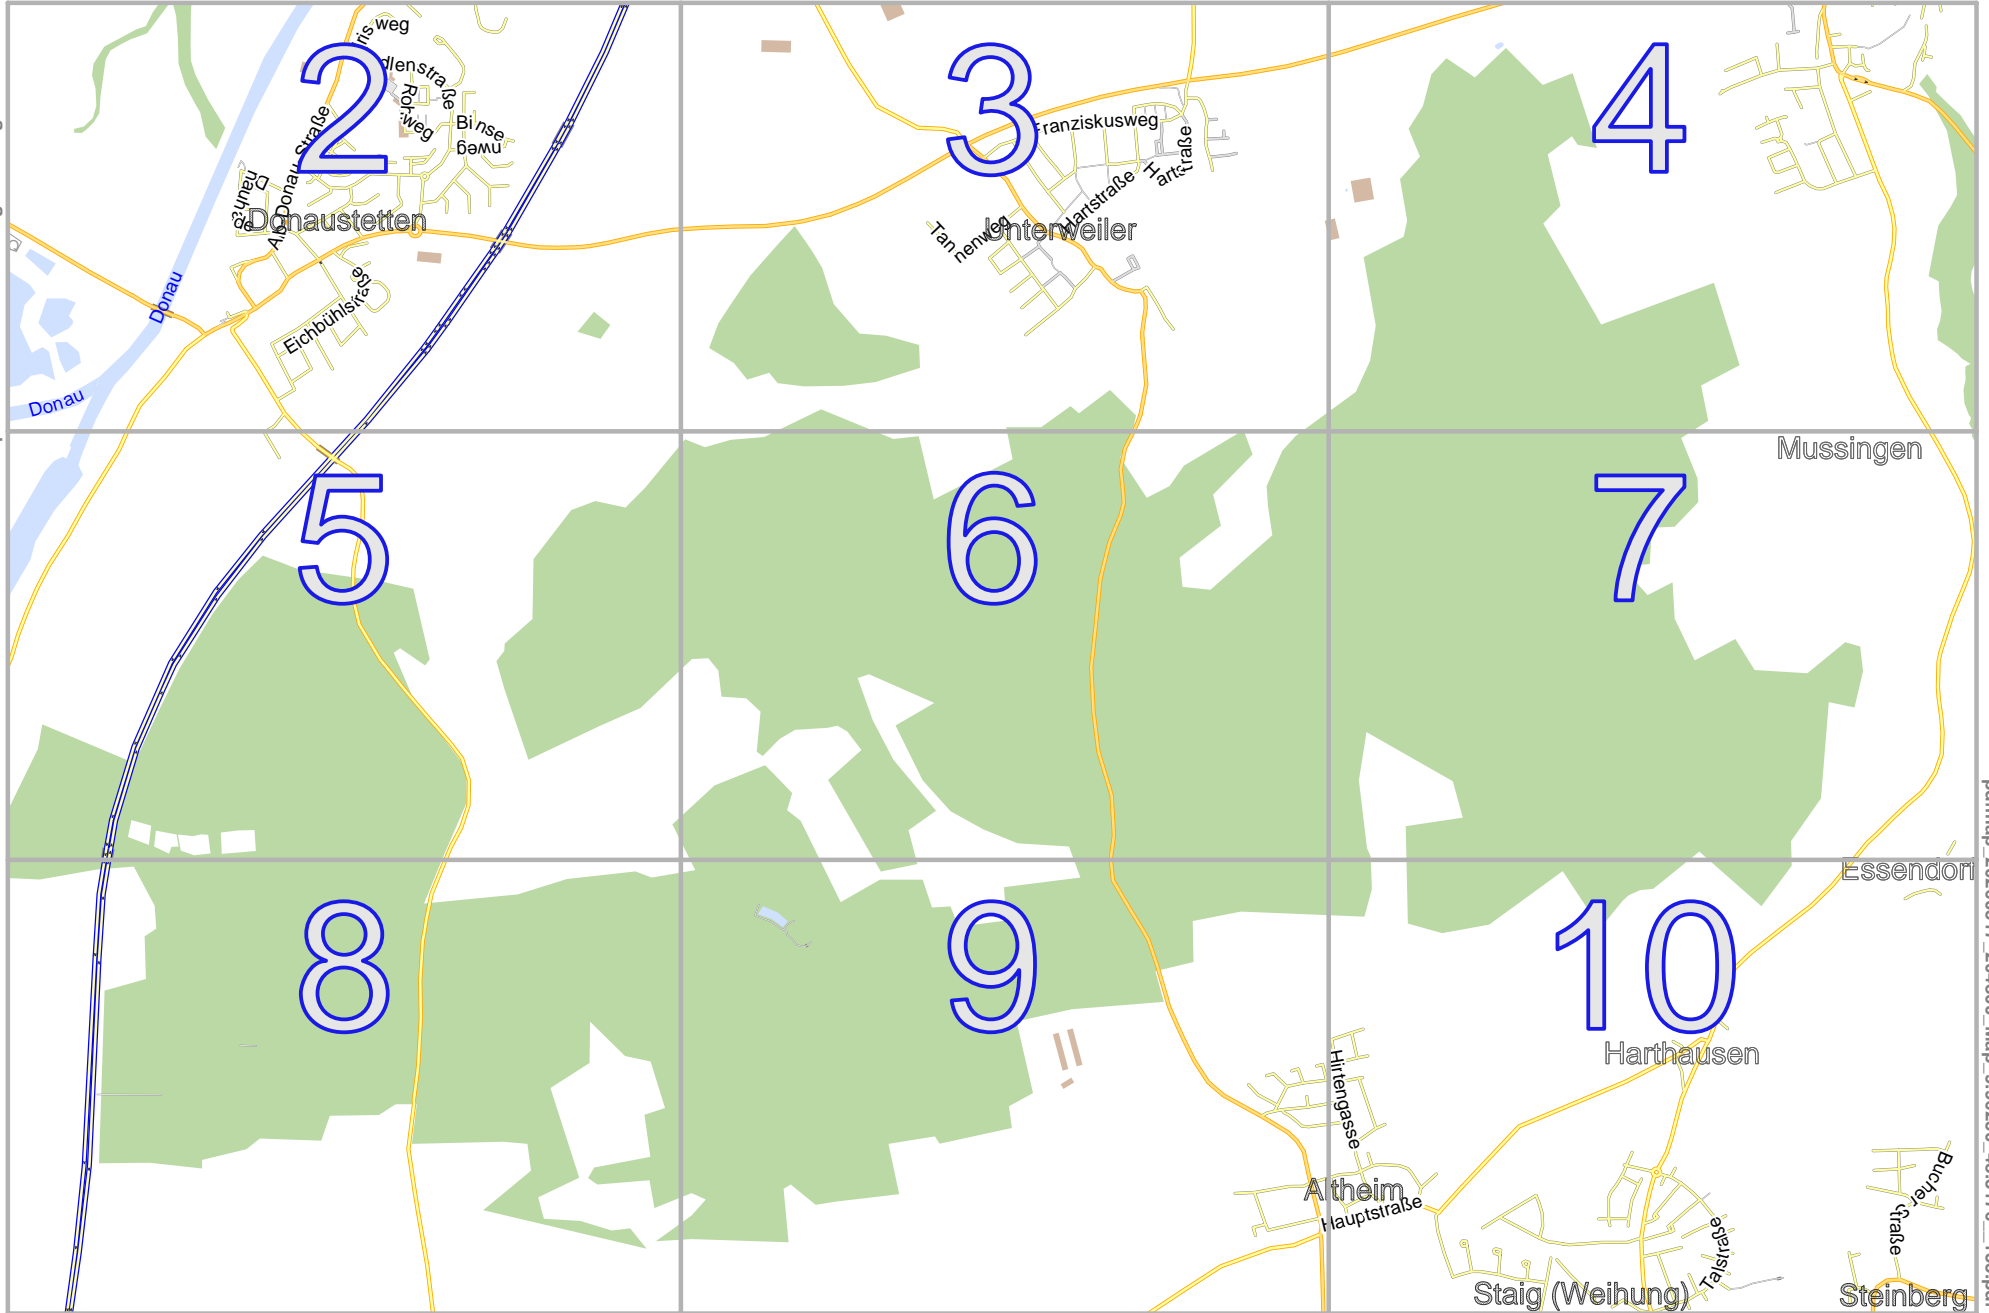

# Map

lon 10.00516 lat 48.33674

Map data CCBYSA2 f osm.org+osm.org contributors

pdfmap\_20260517\_204800\_Map\_9.96250\_48.3176\_153.pdf

lon 9.92092 lat 48.29933  
[ nom. scale = 1 / 24000 ]

Map

Map data © OpenStreetMap contributors

lon 9.92092 lat 48.32379 [nom. scale = 1 / 8000]

lon 9.94972 lat 48.33674

pdfmap\_20260517\_204800\_Map\_9.96250\_48.3176\_153.pdf

Map

Map data © OpenStreetMap contributors

lon 9.97744 lat 48.33674

2

4

lon 10.00516 lat 48.32451

pdfmap\_20260517\_204800\_Map\_9.96250\_48.3176\_153.pdf

lon 9.97636 lat 48.29933 [ nom. scale = 1 / 8000 ]

lon 10.00516 lat 48.31228

pdfmap\_20260517\_204800\_Map\_9.96250\_48.3176\_153.pdf