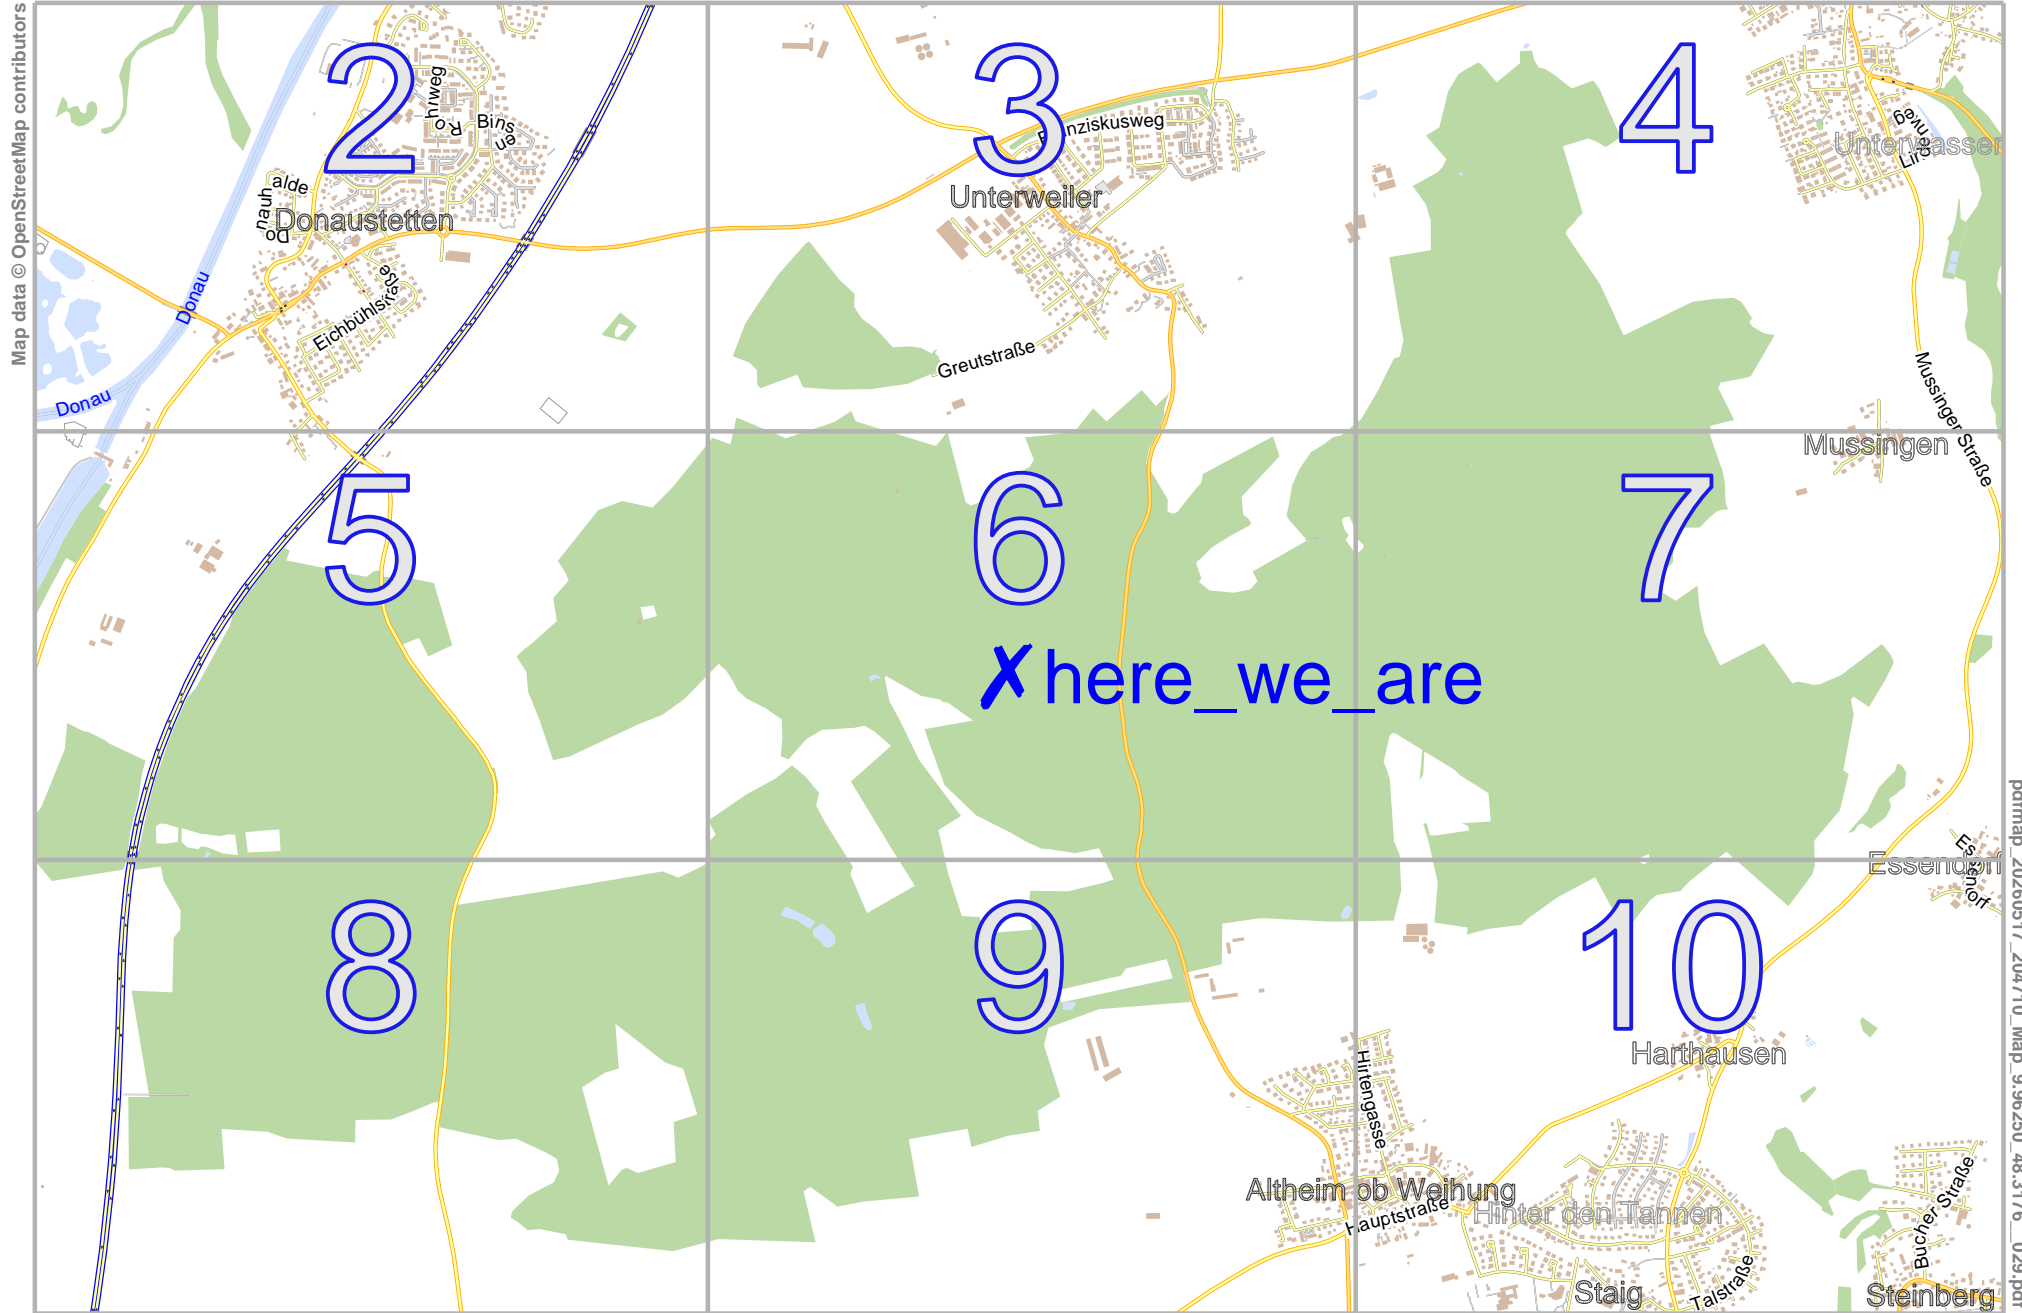

# Map

lon 10.00516 lat 48.33674

lon 9.92092 lat 48.29933  
[ nom. scale = 1 / 24000 ]

Map

Map data © OpenStreetMap contributors

lon 9.92092 lat 48.32379 [ nom. scale = 1 / 8000 ]

lon 9.94972 lat 48.33674

pdfmap\_20260517\_204710\_Map\_9.96250\_48.3176\_029.pdf

# Map

5

8

Map data © OpenStreetMap contributors

lon 9.94972 lat 48.31228

lon 9.92092 lat 48.29933 [ nom. scale = 1 / 8000 ]

pdfmap\_20260517\_204710\_Map\_9.96250\_48.3176\_029.pdf

0 100 m 800 m

# Map

Map data © OpenStreetMap contributors

lon 9.94864 lat 48.29933 [ nom. scale = 1 / 8000 ]

lon 9.97744 lat 48.31228

pdfmap\_20260517\_204710\_Map\_9.96250\_48.3176\_029.pdf

# Map

Map data © OpenStreetMap contributors

lon 9.97636 lat 48.29933 [ nom. scale = 1 / 8000 ]