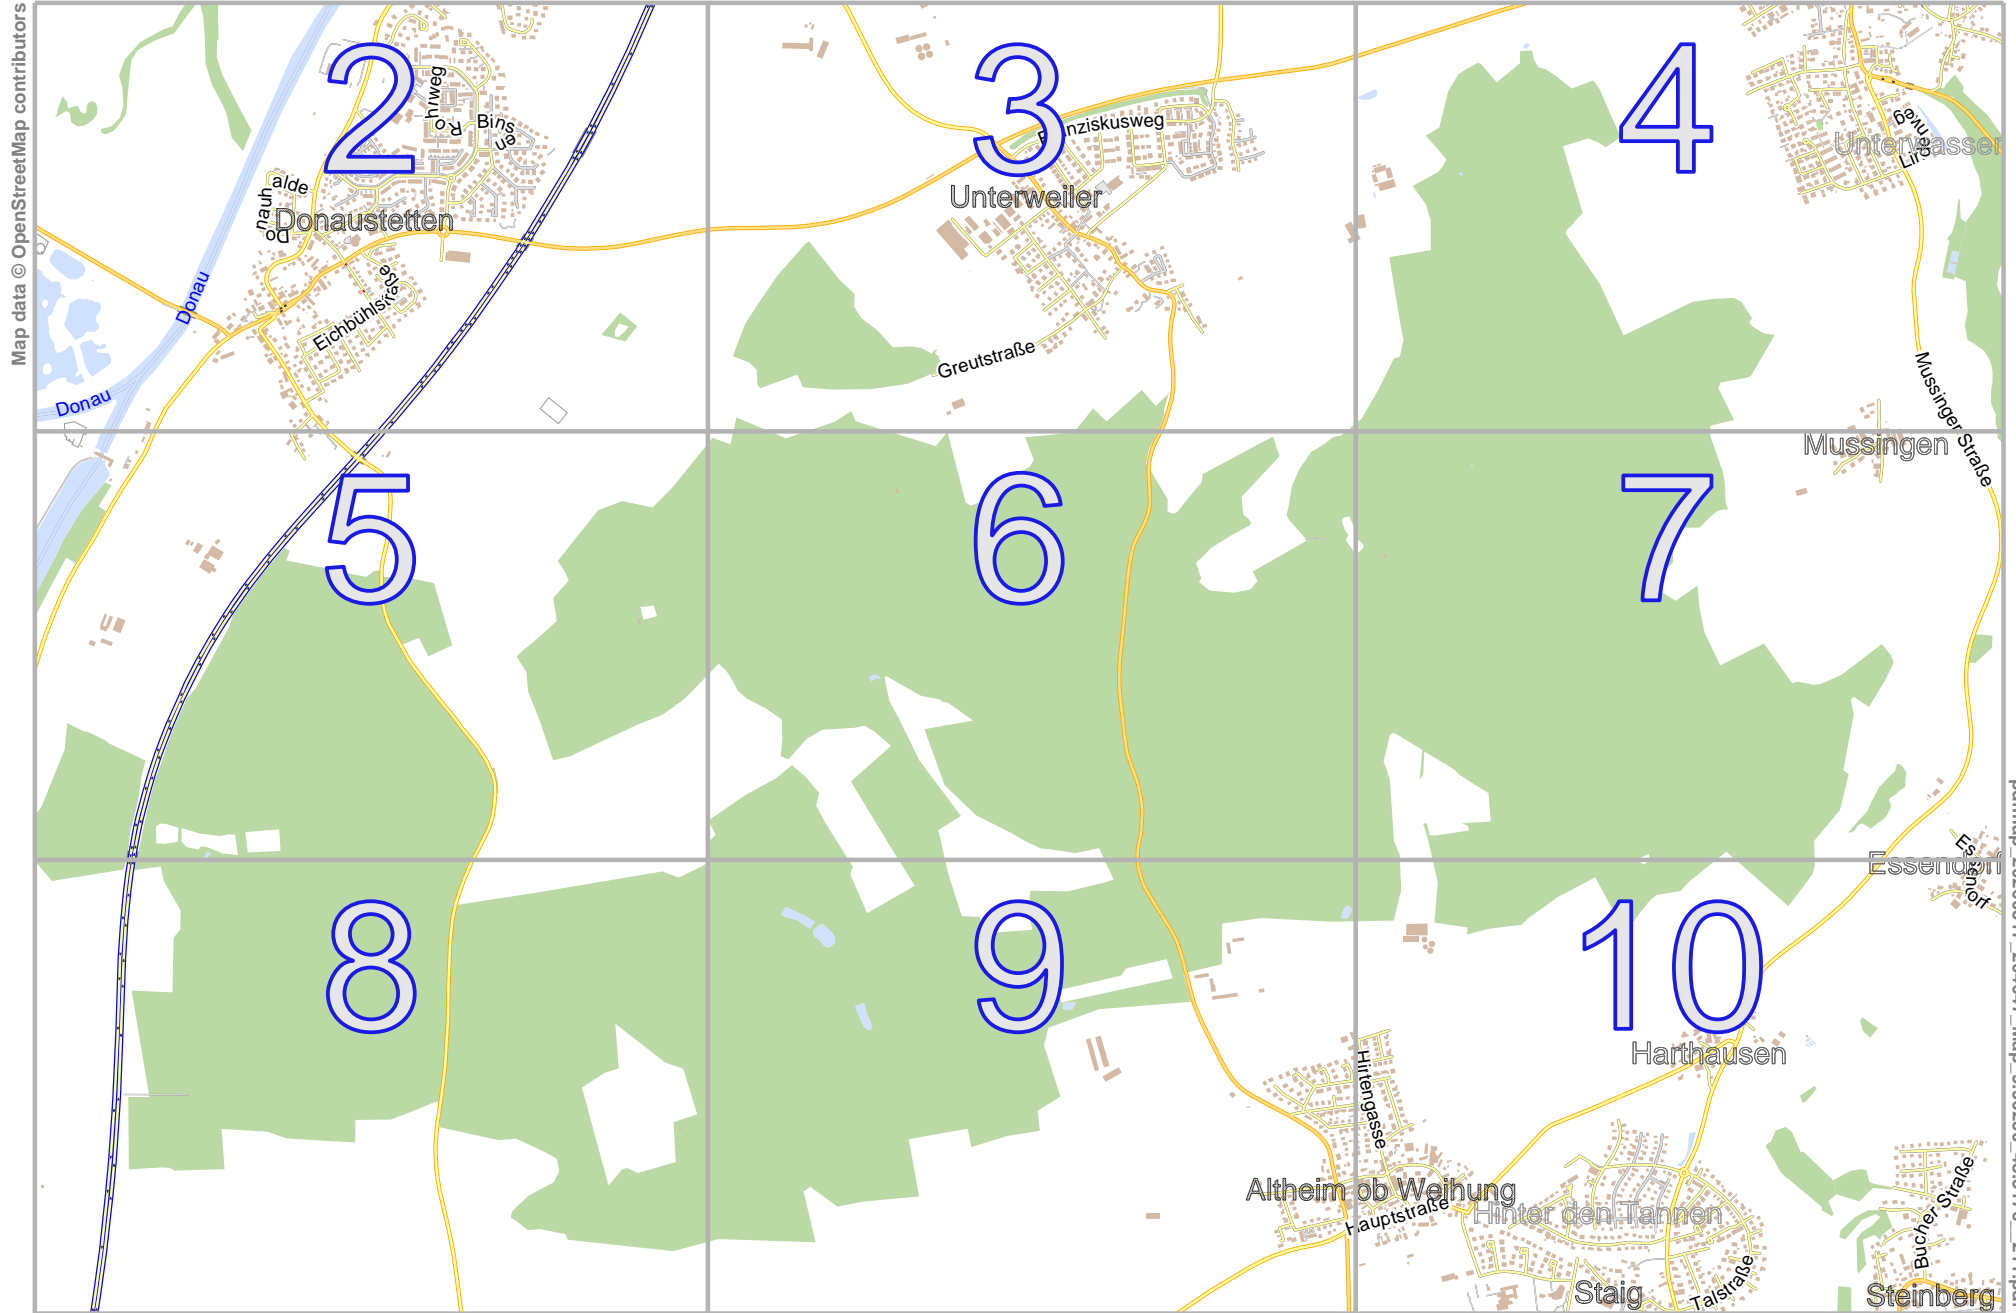

Map

lon 10.00516 lat 48.33674

pdfmap_20260517_204647_Map_9.96250_48.3176_211.pdf