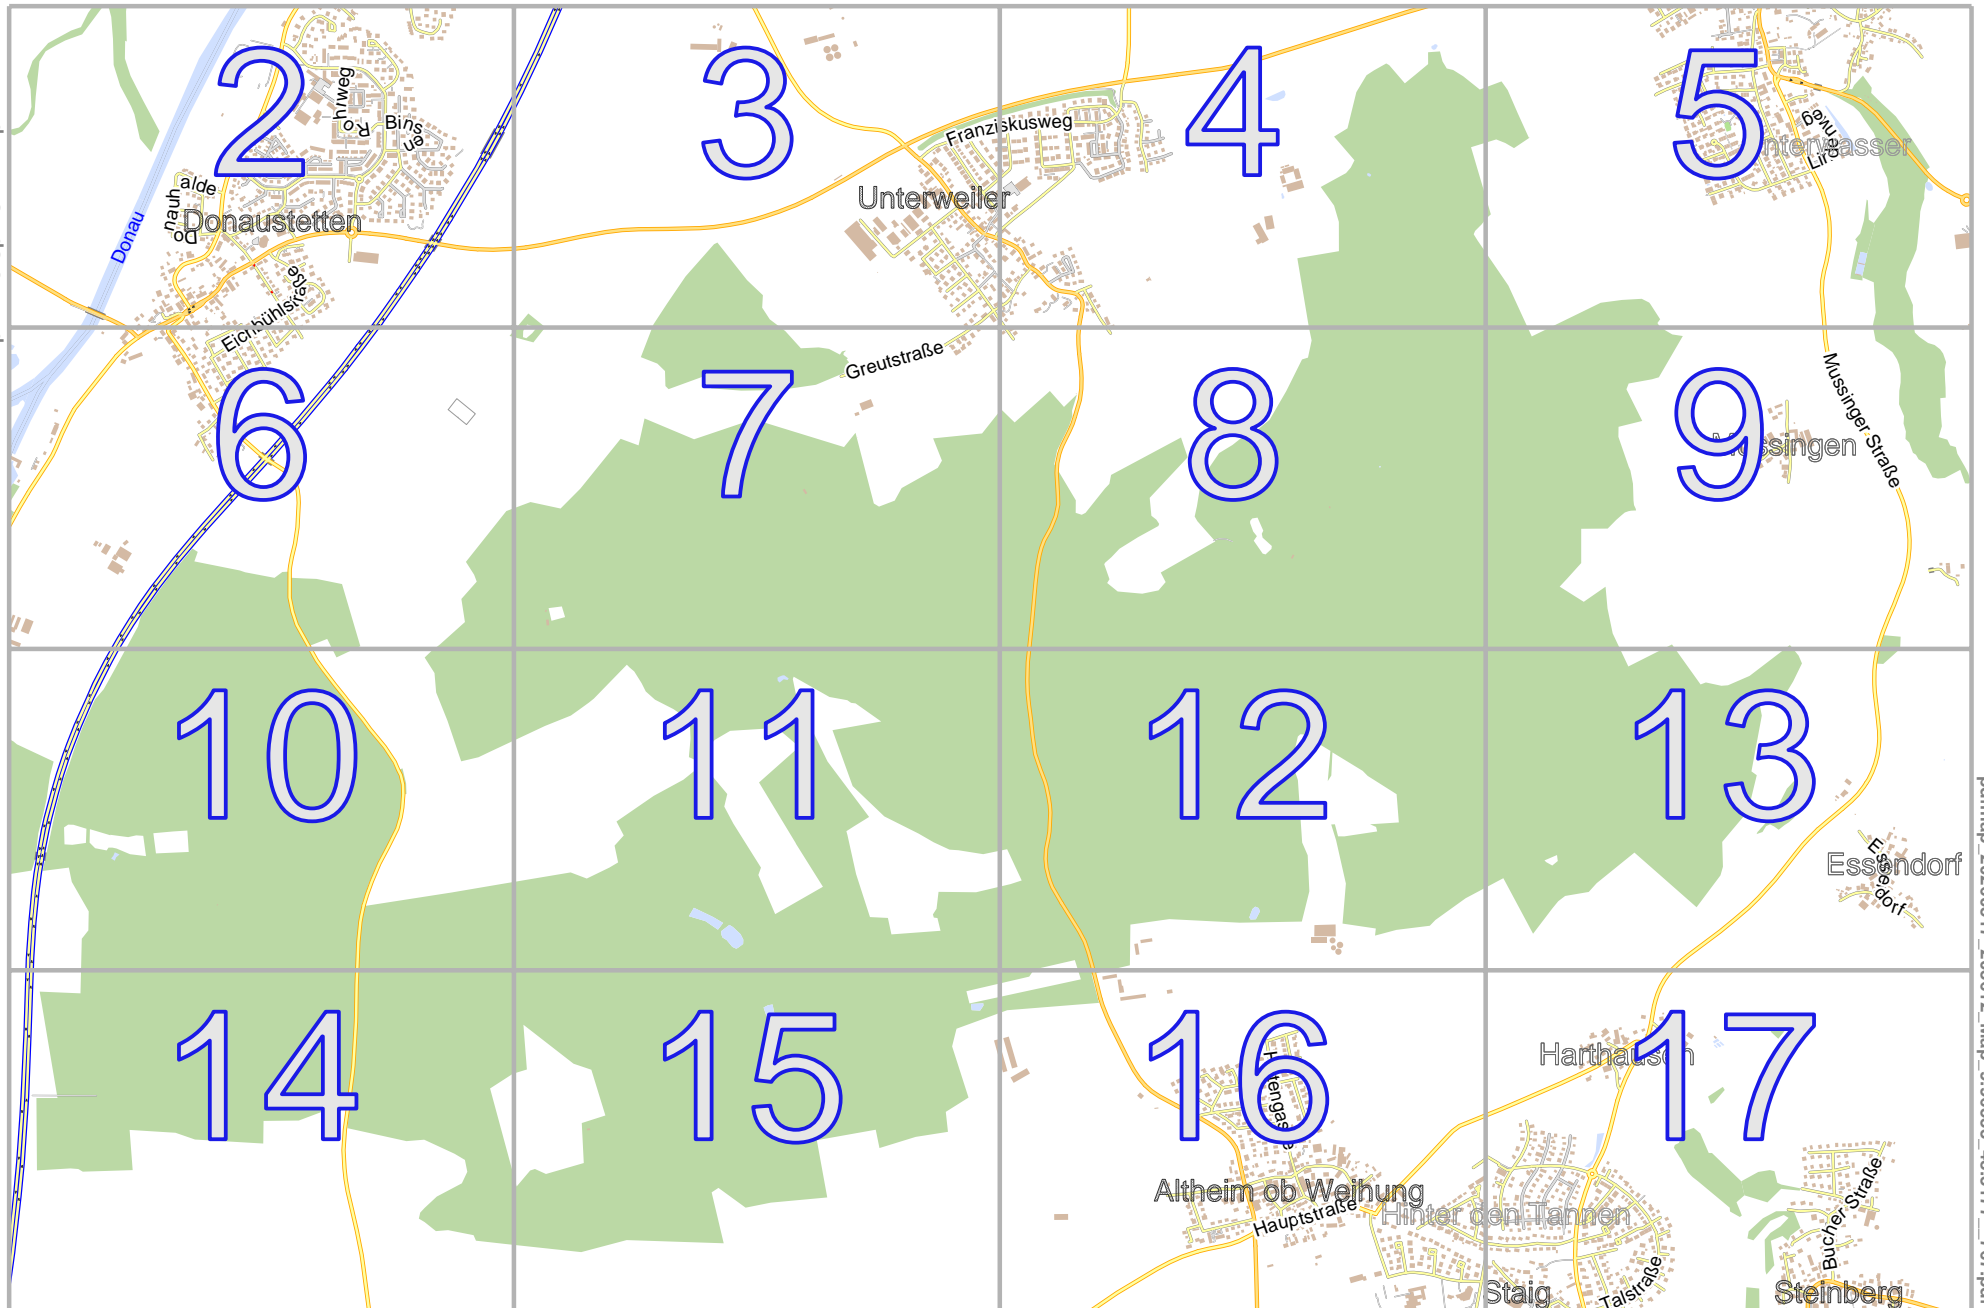

Map

lon 10.00773 lat 48.33668

Map data © OpenStreetMap contributors

pdfmap_20260517_203612_Map_9.96533_48.3177_767.pdf

lon 9.92375 lat 48.29945
[nom. scale = 1 / 24000]