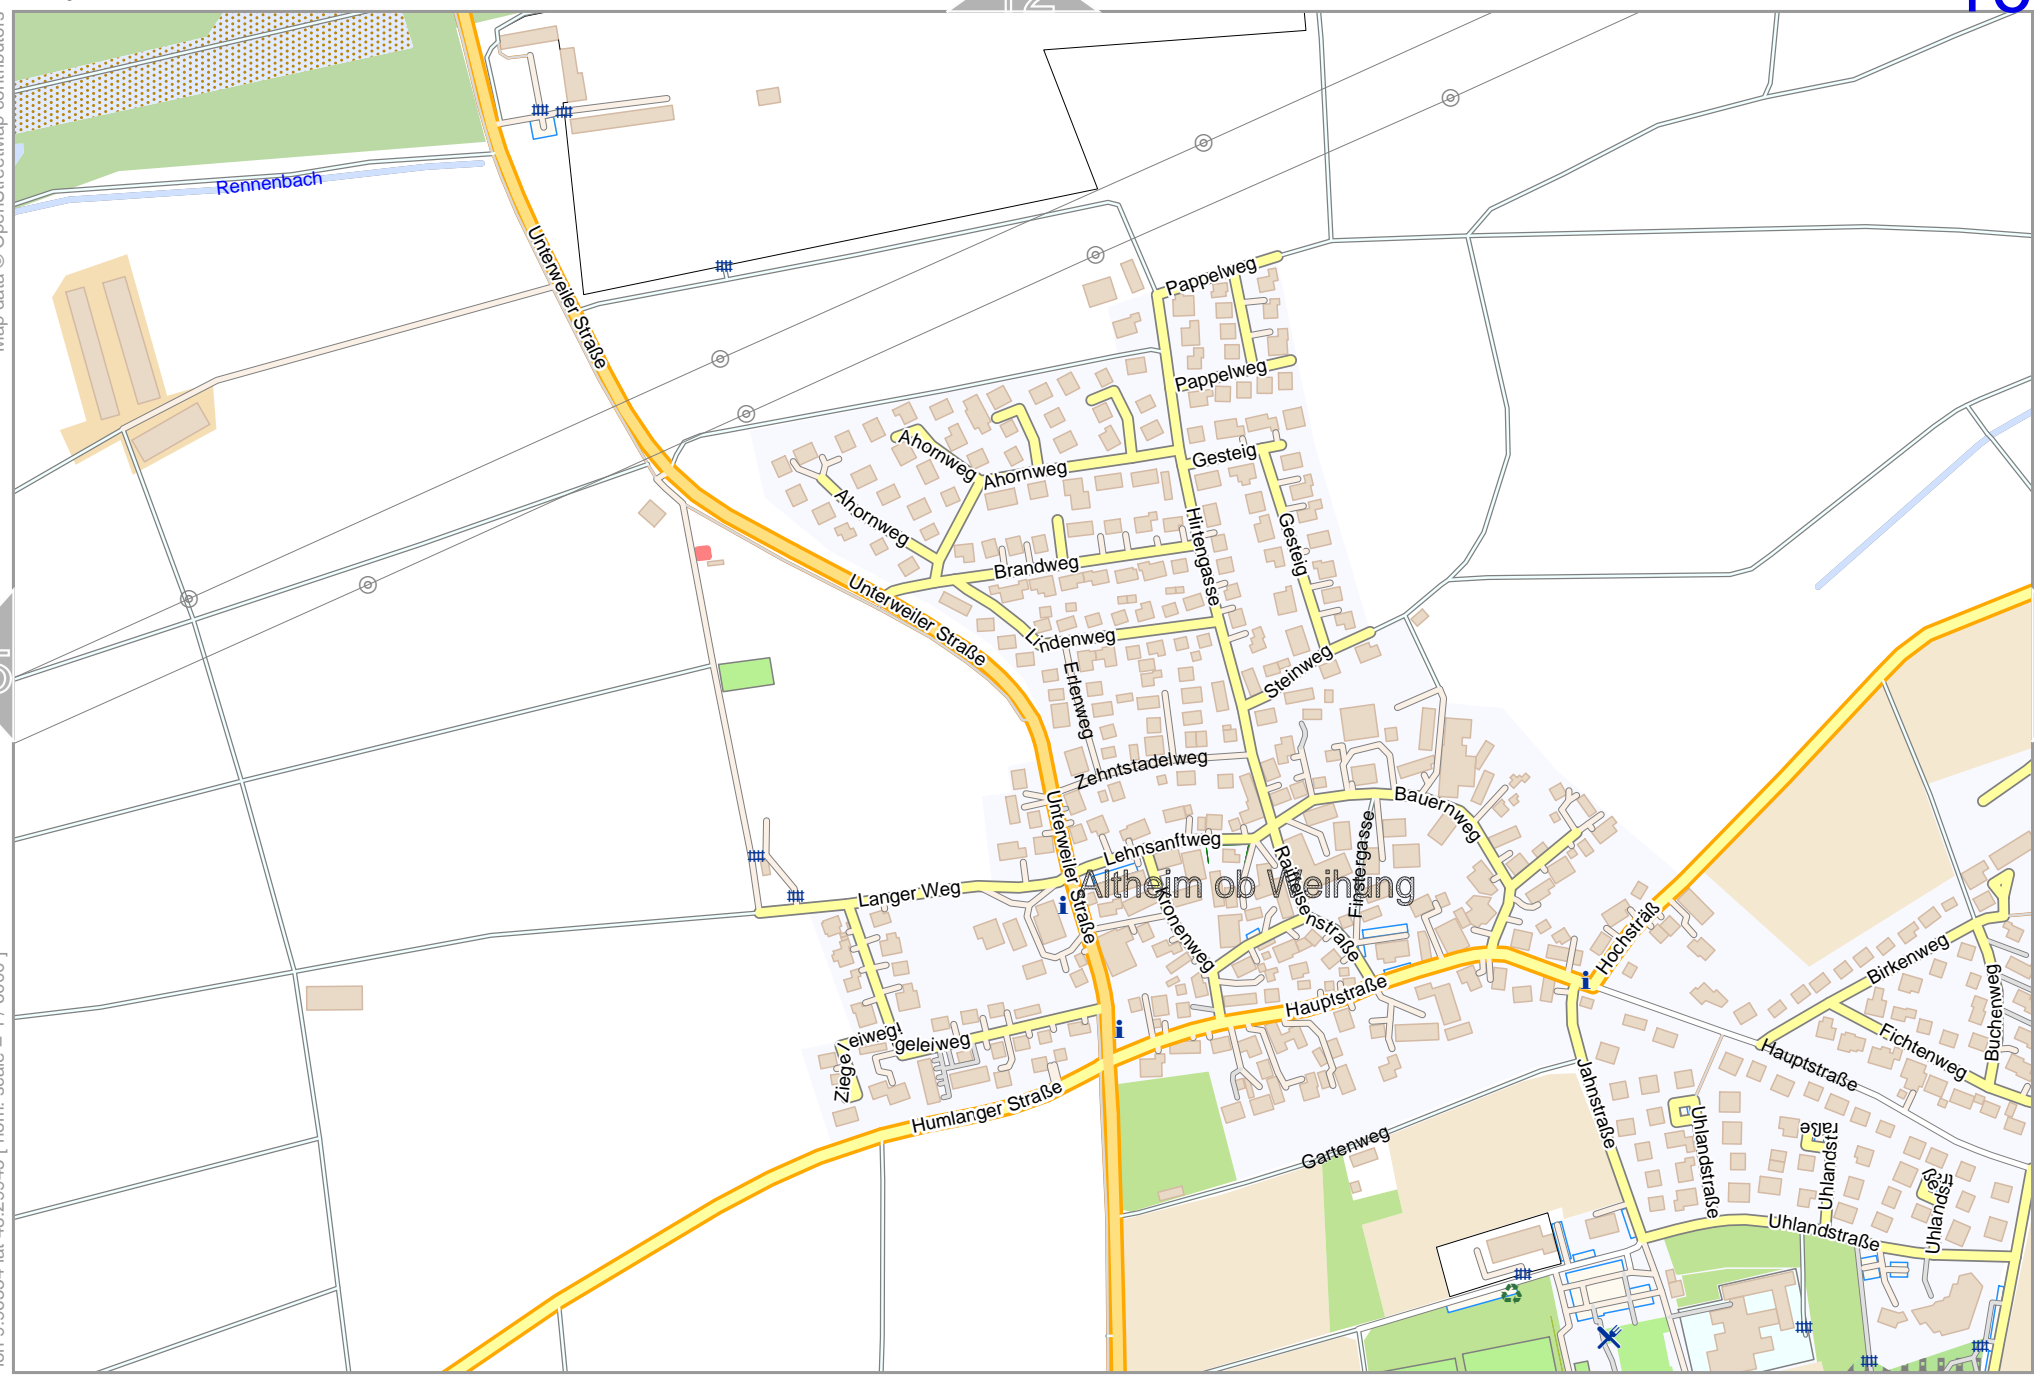

0 100 m 600 m

Map

Map data © OpenStreetMap contributors

lon 9.92375 lat 48.29945 [ nom. scale = 1 / 6000 ]

lon 9.94535 lat 48.30916

pdfmap\_20260517\_203612\_Map\_9.96533\_48.3177\_767.pdf

0 100 m 600 m

Map data © OpenStreetMap contributors

lon 9.96614 lat 48.30916

lon 9.94454 lat 48.29945 [ nom. scale = 1 / 6000 ]

pdfmap\_20260517\_203612\_Map\_9.96533\_48.3177\_767.pdf

0 100 m 600 m

Map data © OpenStreetMap contributors

lon 9.96694 lat 48.30916

lon 9.96534 lat 48.29945 [ nom. scale = 1 / 6000 ]

pdfmap\_20260517\_203612\_Map\_9.96533\_48.3177\_767.pdf

Map data © OpenStreetMap contributors

lon 10.007731at 48.30916

pdfmap\_20260517\_203612\_Map\_9.96533\_48.3177\_767.pdf

lon 9.98613 lat 48.29945 [norm. scale = 1/6000]