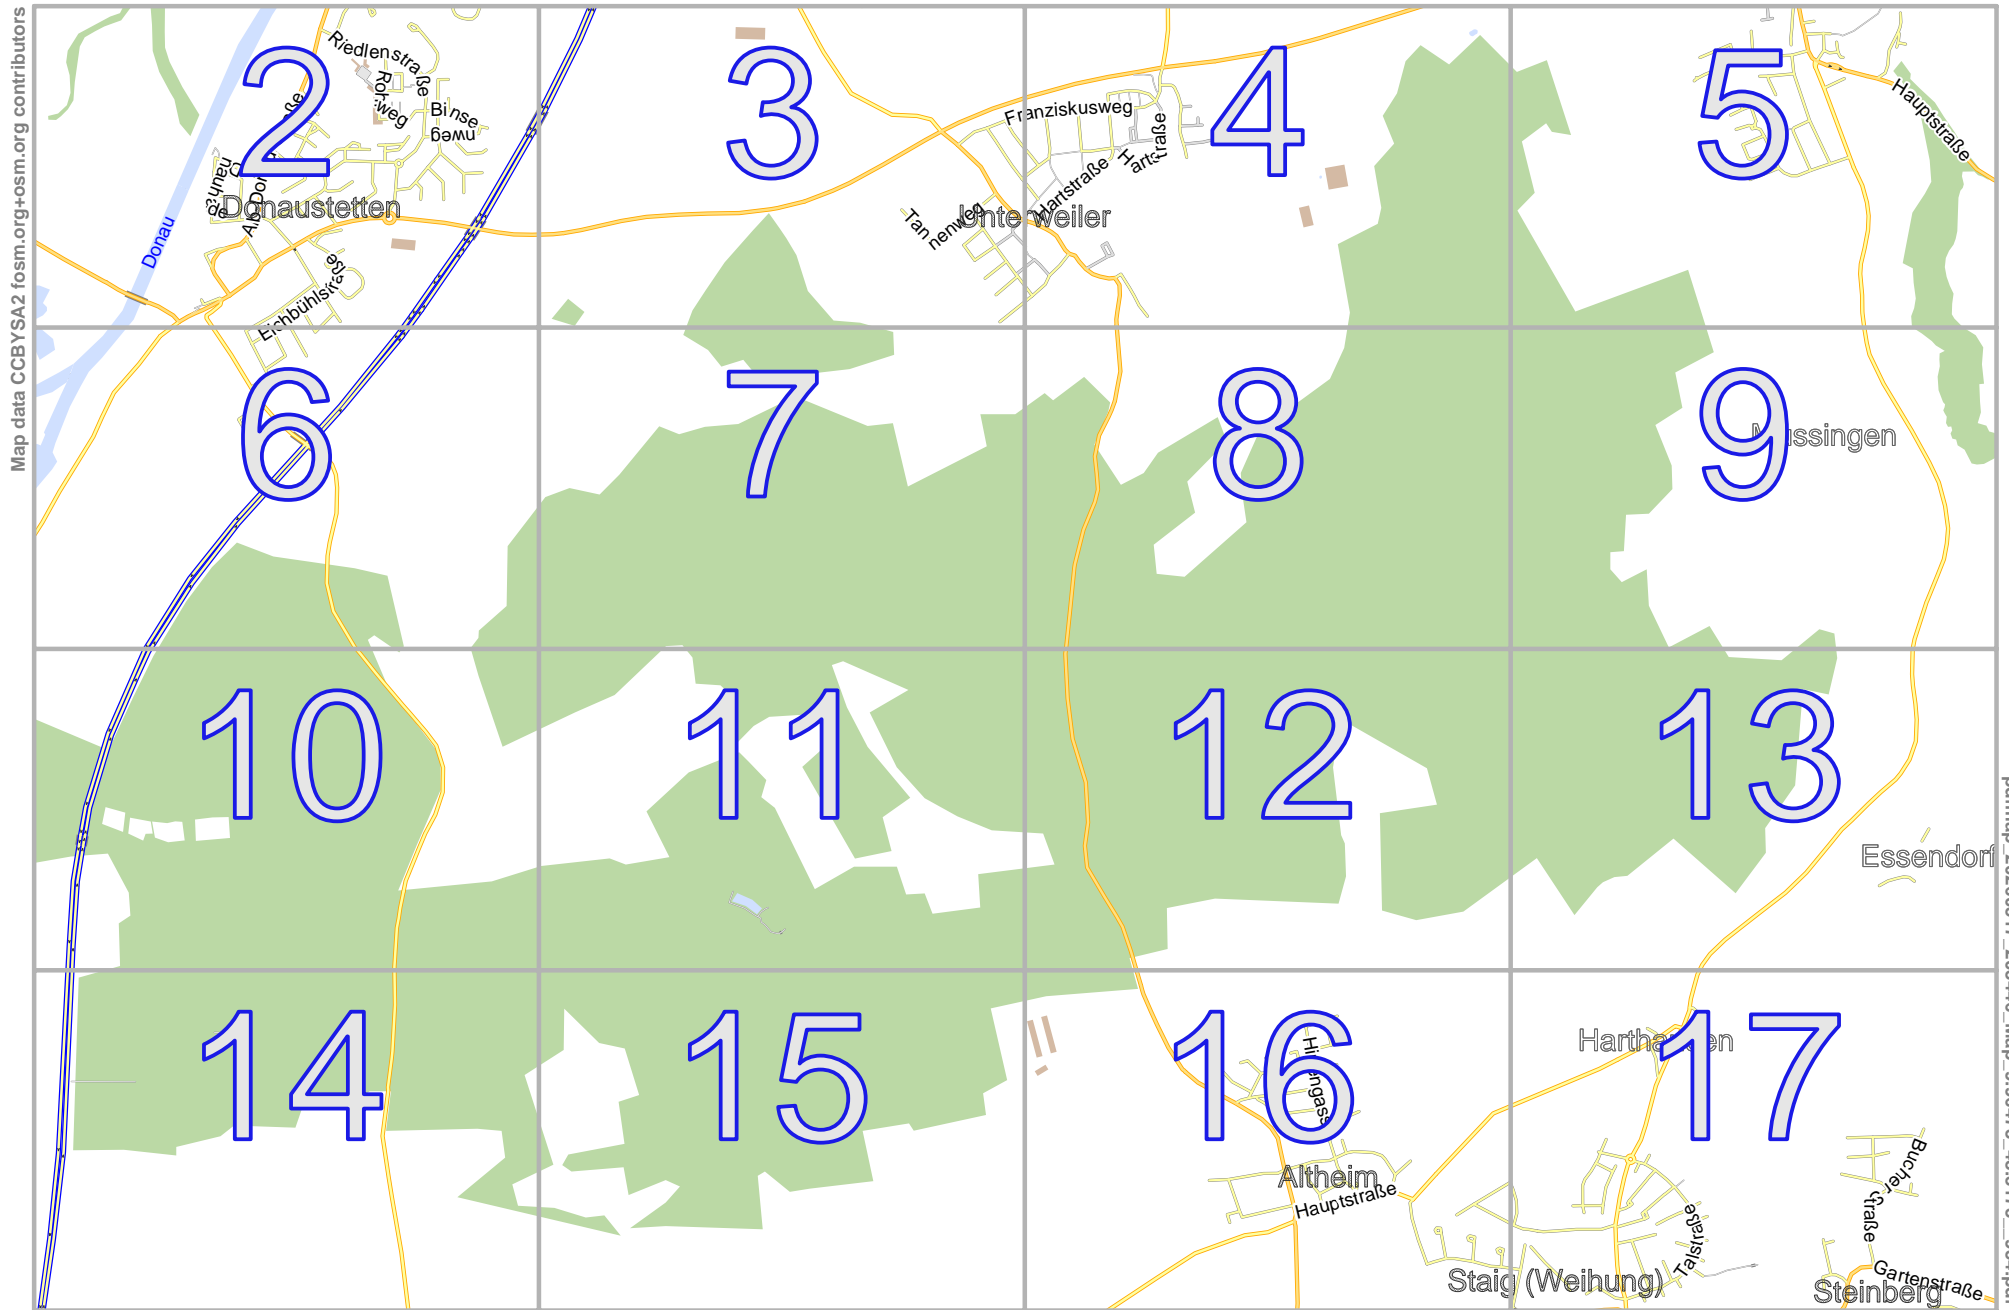

# Map

lon 10.00713 lat 48.33628

Map data CC BY SA 2.0 f osm + osm.org contributors

lon 9.92315 lat 48.29905  
[ nom. scale = 1 / 24000 ]

pdfmap\_20260517\_203446\_Map\_9.96473\_48.3173\_954.pdf

Map

Map data CCBYSA2 foscsm.org+osm.org contributors

# Map

Map data © OpenStreetMap contributors

lon 9.94394 lat 48.31739 [ nom. scale = 1 / 6000 ]

lon 9.96554 lat 48.32710

pdfmap\_20260517\_203446\_Map\_9.96473\_48.3173\_954.pdf

0 100 m 600 m

Map data © CCBY-SA2 fcsm.org+osm.org contributors

lon 9.96473 lat 48.31739 [ nom. scale = 1 / 6000 ]

lon 9.98633 lat 48.32710

pdfmap\_20260517\_203446\_Map\_9.96473\_48.3173\_954.pdf

Map

Map data © OpenStreetMap contributors

lon 9.98553 lat 48.31739 [ nom. scale = 1 / 6000 ]

lon: 9.96473 lat: 48.29905 [nom. scale = 1 / 6000]

Map

Map data © OpenStreetMap contributors

lon 9.98553 lat 48.29905 [nom. scale = 1 / 60000]

lon 10.00713 lat 48.30876

pdfmap\_20260517\_203446\_Map\_9.96473\_48.3173\_954.pdf