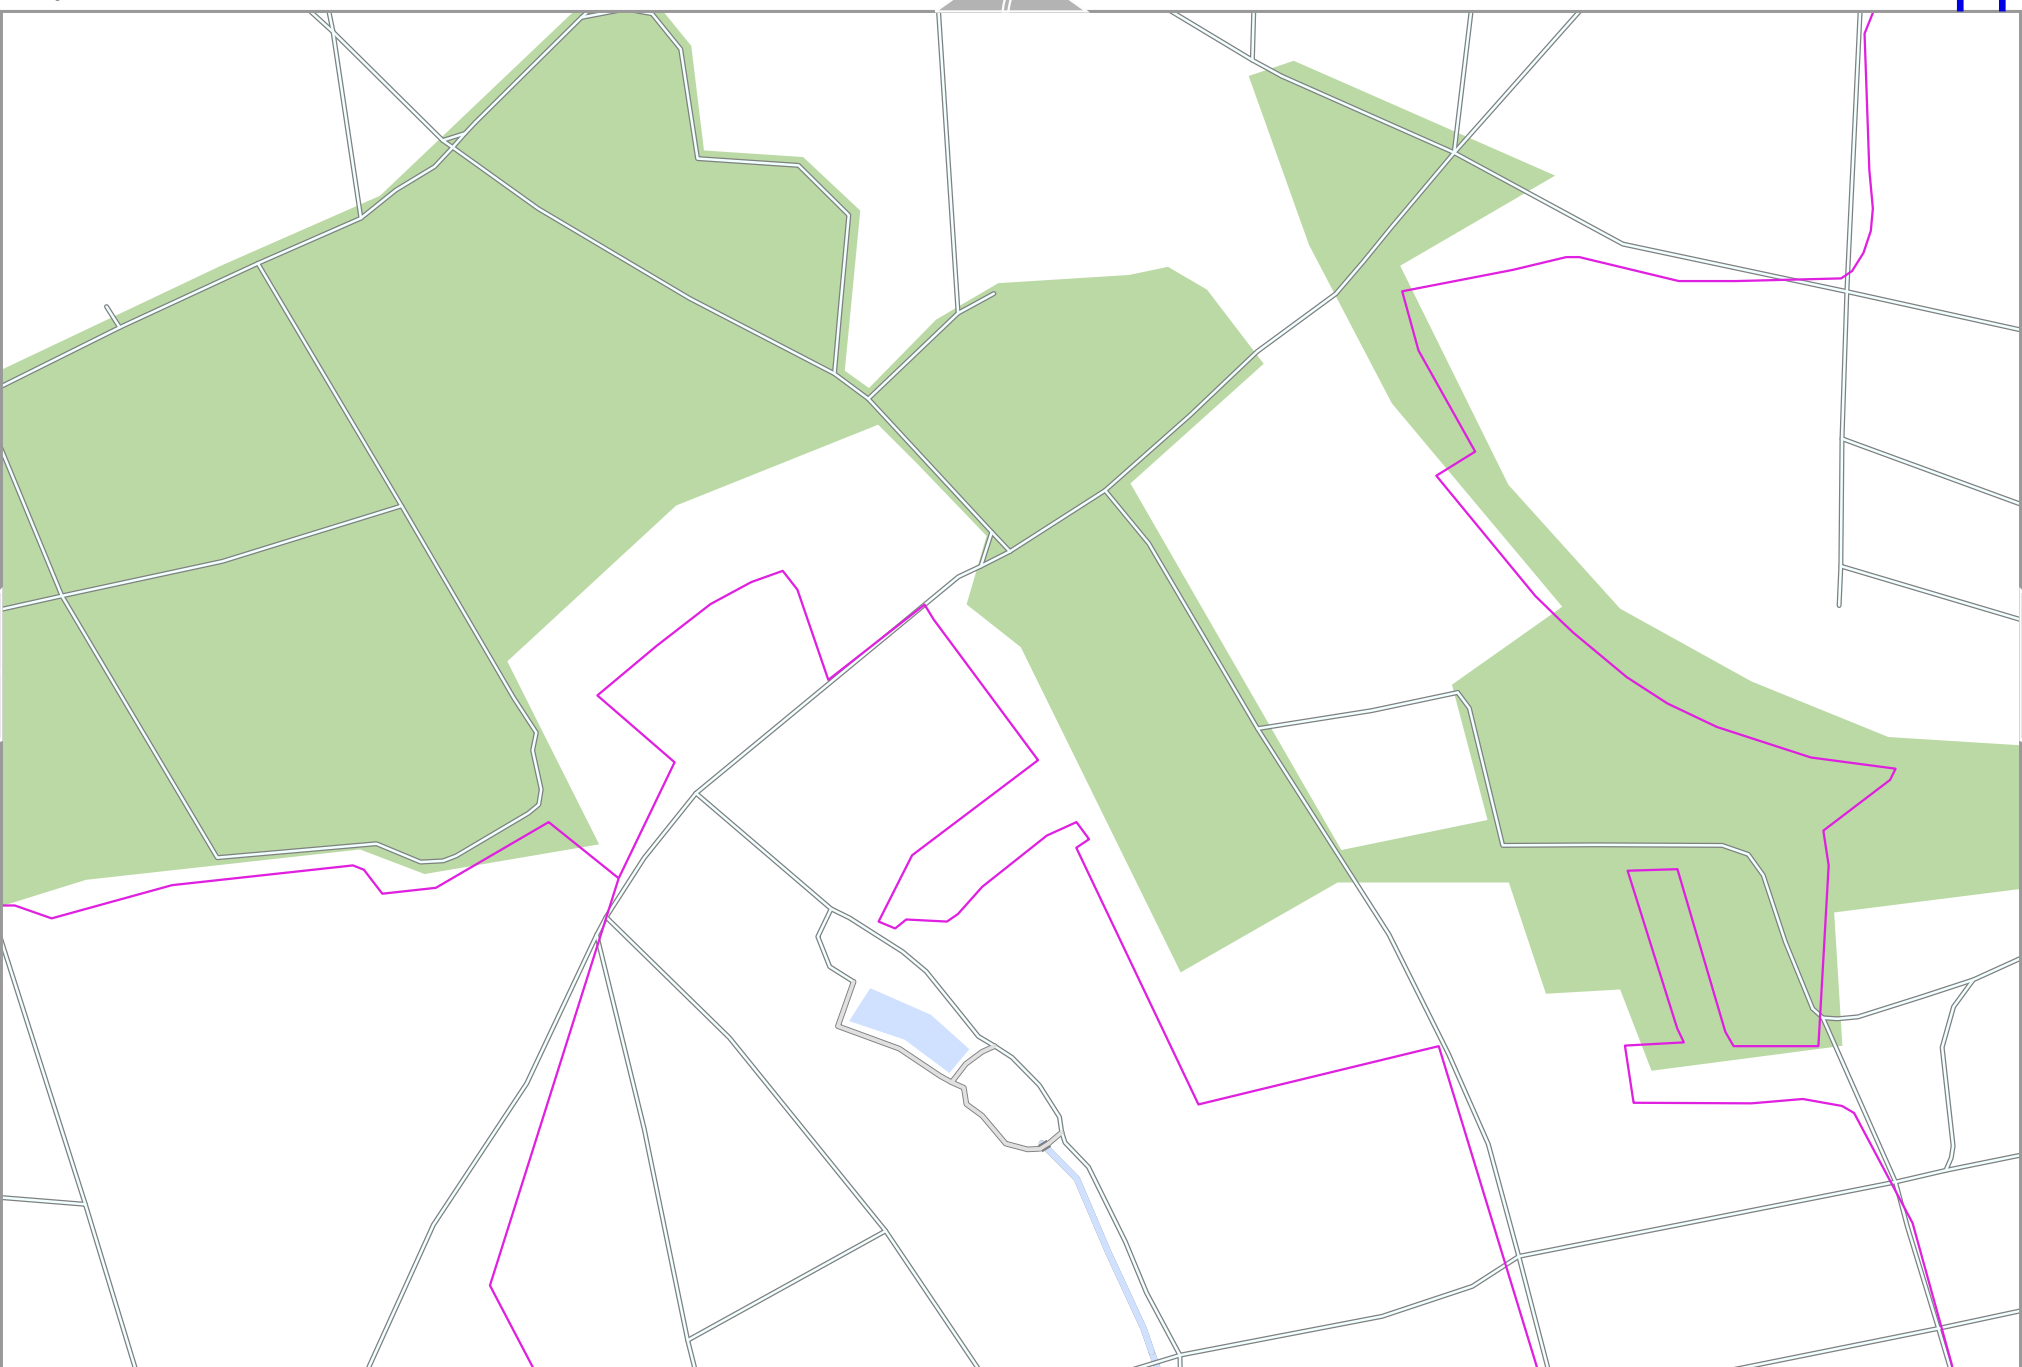

lon 9.92315 lat 48.30822 [ nom. scale = 1 / 6000 ]

0 100 m 600 m

Map data © CCBY-SA2 fcosm.org+osm.org contributors

lon 9.96554 lat 48.31793

lon 9.94394 lat 48.30822 [ nom. scale = 1 / 6000 ]

pdfmap\_20260517\_203446\_Map\_9.96473\_48.3173\_954.pdf

0 100 m 600 m

Map data © CCBY-SA2 fcsm.org+osm.org contributors

lon 9.98633 lat 48.31793

pdfmap\_20260517\_203446\_Map\_9.96473\_48.3173\_954.pdf

lon 9.96473 lat 48.30822 [ nom. scale = 1 / 6000 ]

0 100 m 600 m