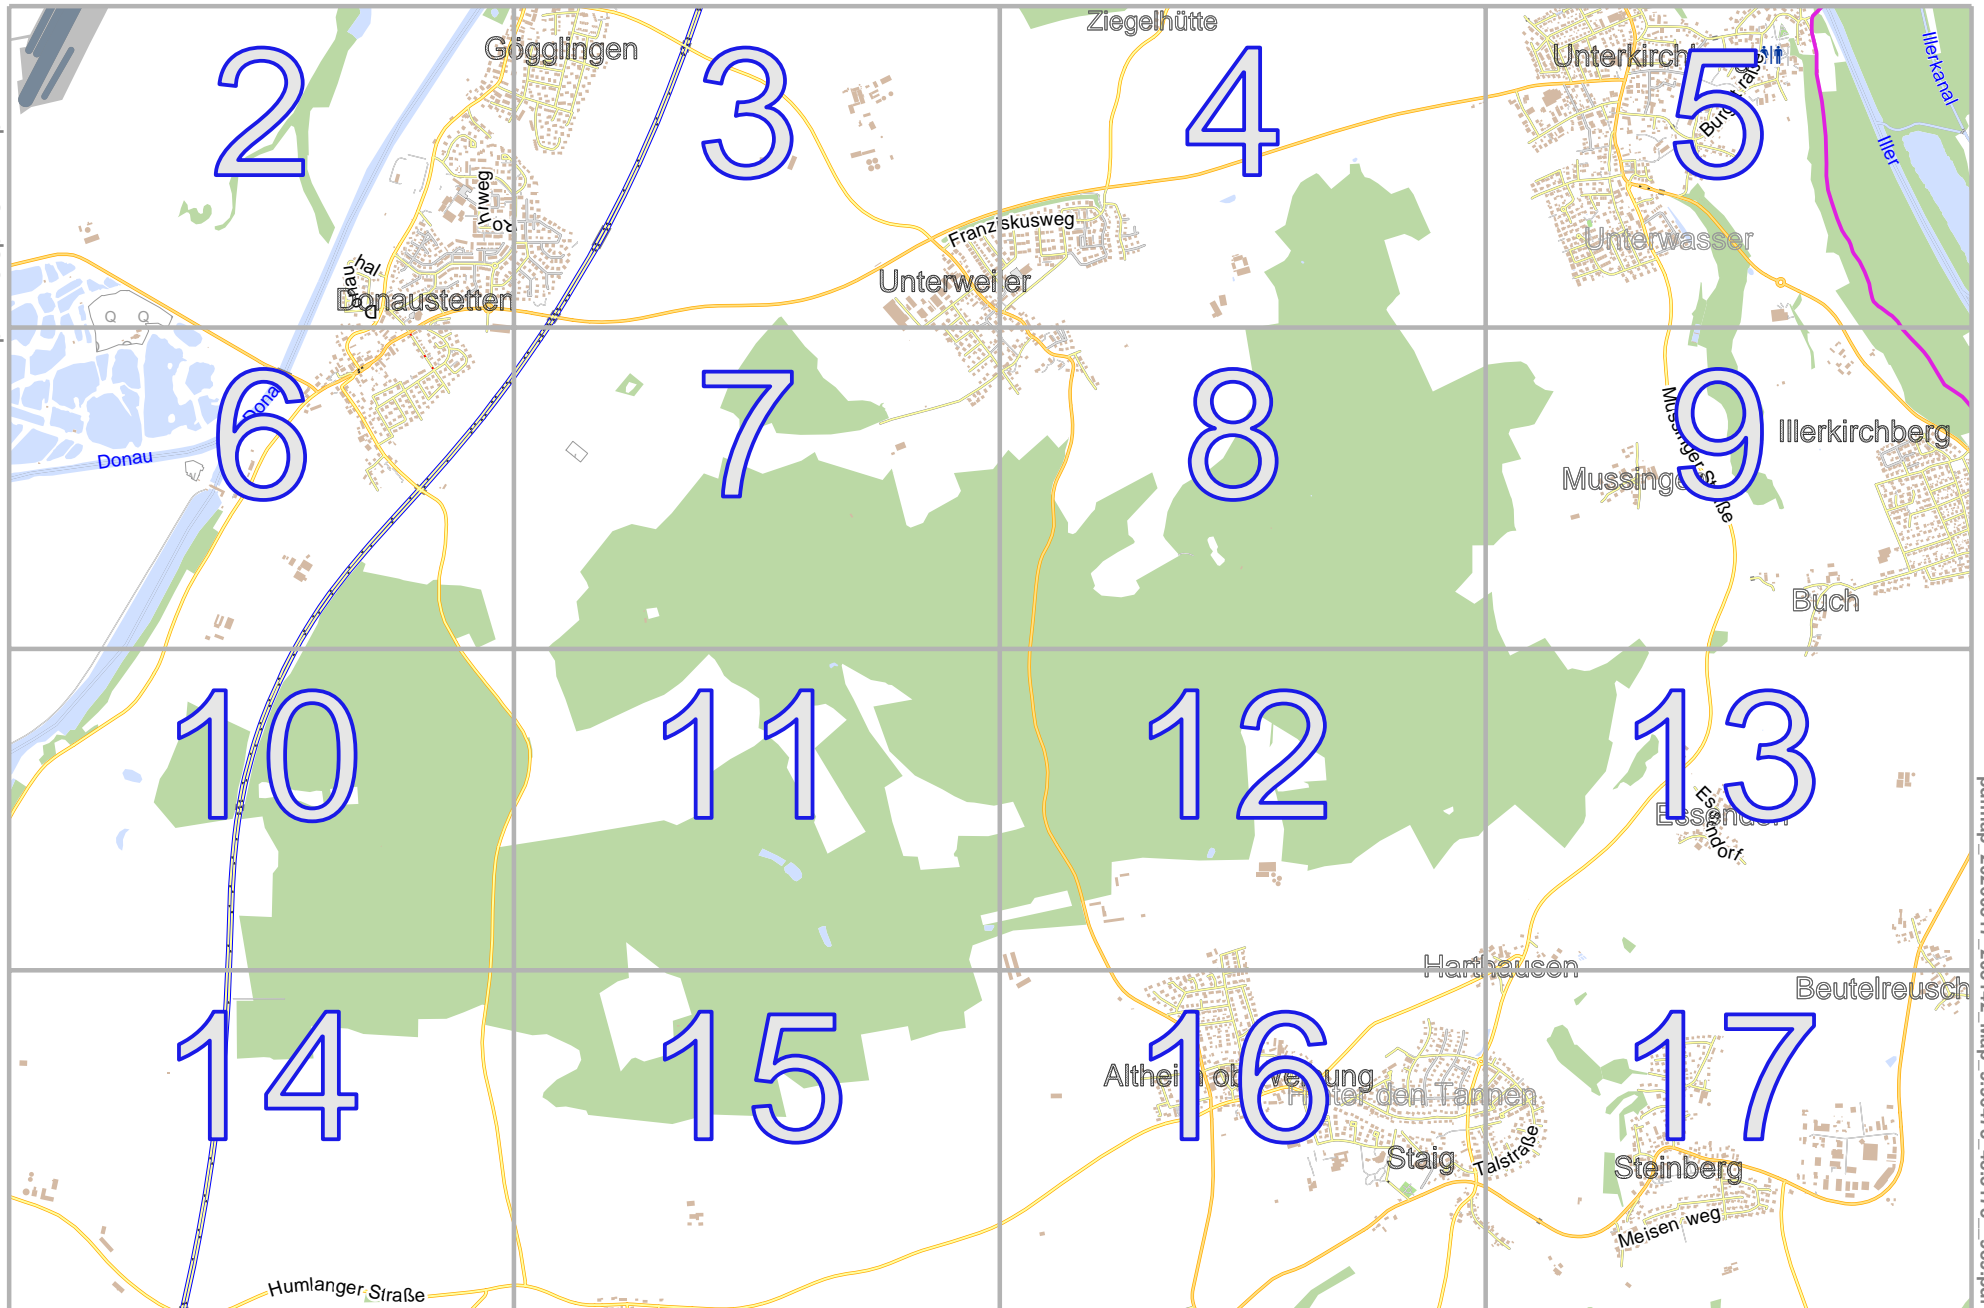

# Map

lon 10.01772 lat 48.34100

Map data © OpenStreetMap contributors

pdfmap\_20260517\_203142\_Map\_9.96473\_48.3173\_989.pdf

lon 9.91276 lat 48.29446  
[ nom. scale = 1 / 30000 ]

Map

Map data © OpenStreetMap contributors

lon 9.91276 lat 48.30593 [ nom. scale = 1 / 7500 ]

Map data © OpenStreetMap contributors

lon 9.96575 lat 48.31807

12

pdfmap\_20260517\_203142\_Map\_9.96473\_48.3173\_989.pdf

lon 9.93875 lat 48.30593 [nom. scale = 1/7500]

lon 10.01772 lat 48.31807

12

9

17

lon 9.99072 lat 48.30593 [ nom. scale = 1 / 7500 ]

pdfmap\_20260517\_203142\_Map\_9.96473\_48.3173\_989.pdf

Map

Map data © OpenStreetMap contributors

14

16

lon 9.93875 lat 48.29446 [ nom. scale = 1 / 7500 ]

pdfmap\_20260517\_203142\_Map\_9.96473\_48.3173\_989.pdf

0 100 m 700 m

Map

Map data © OpenStreetMap contributors

lon 9.99072 lat 48.29446 [ nom. scale = 1 / 7500 ]