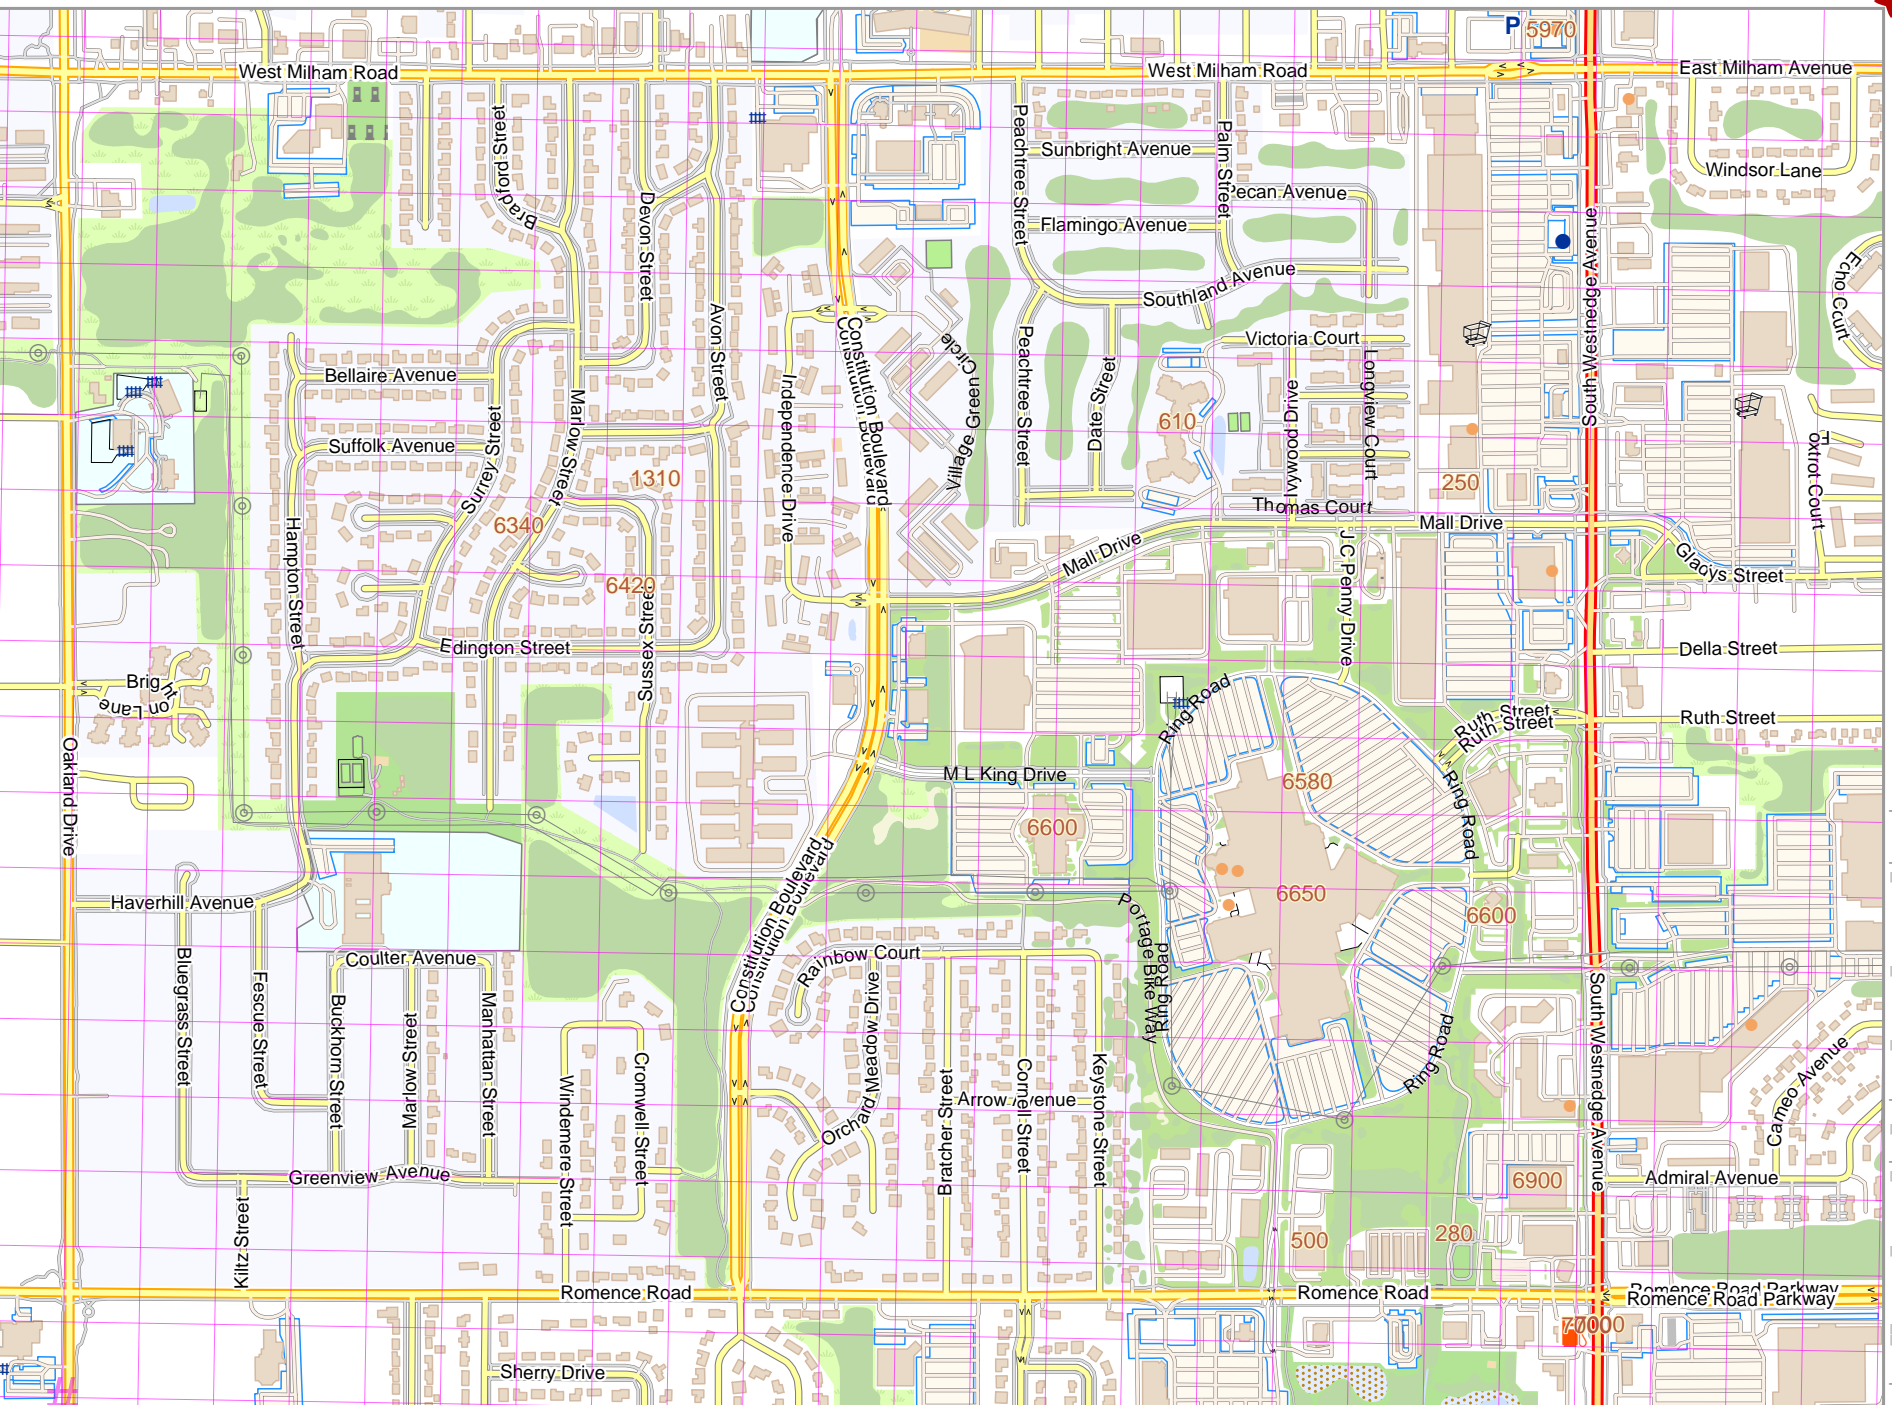

lon -85.58482 lat 42.23084

pdfmap_20260517_195520.Example_Map_-85.599_42.2224_743.pdf

Map data © OpenStreetMap contributors

lon -85.61503 lat 42.21411 | nom. scale = 1 / 10000 |

UTM: 16 T easting 614.40 km northing 4674.50 km
UTM-Grid-width = 100m