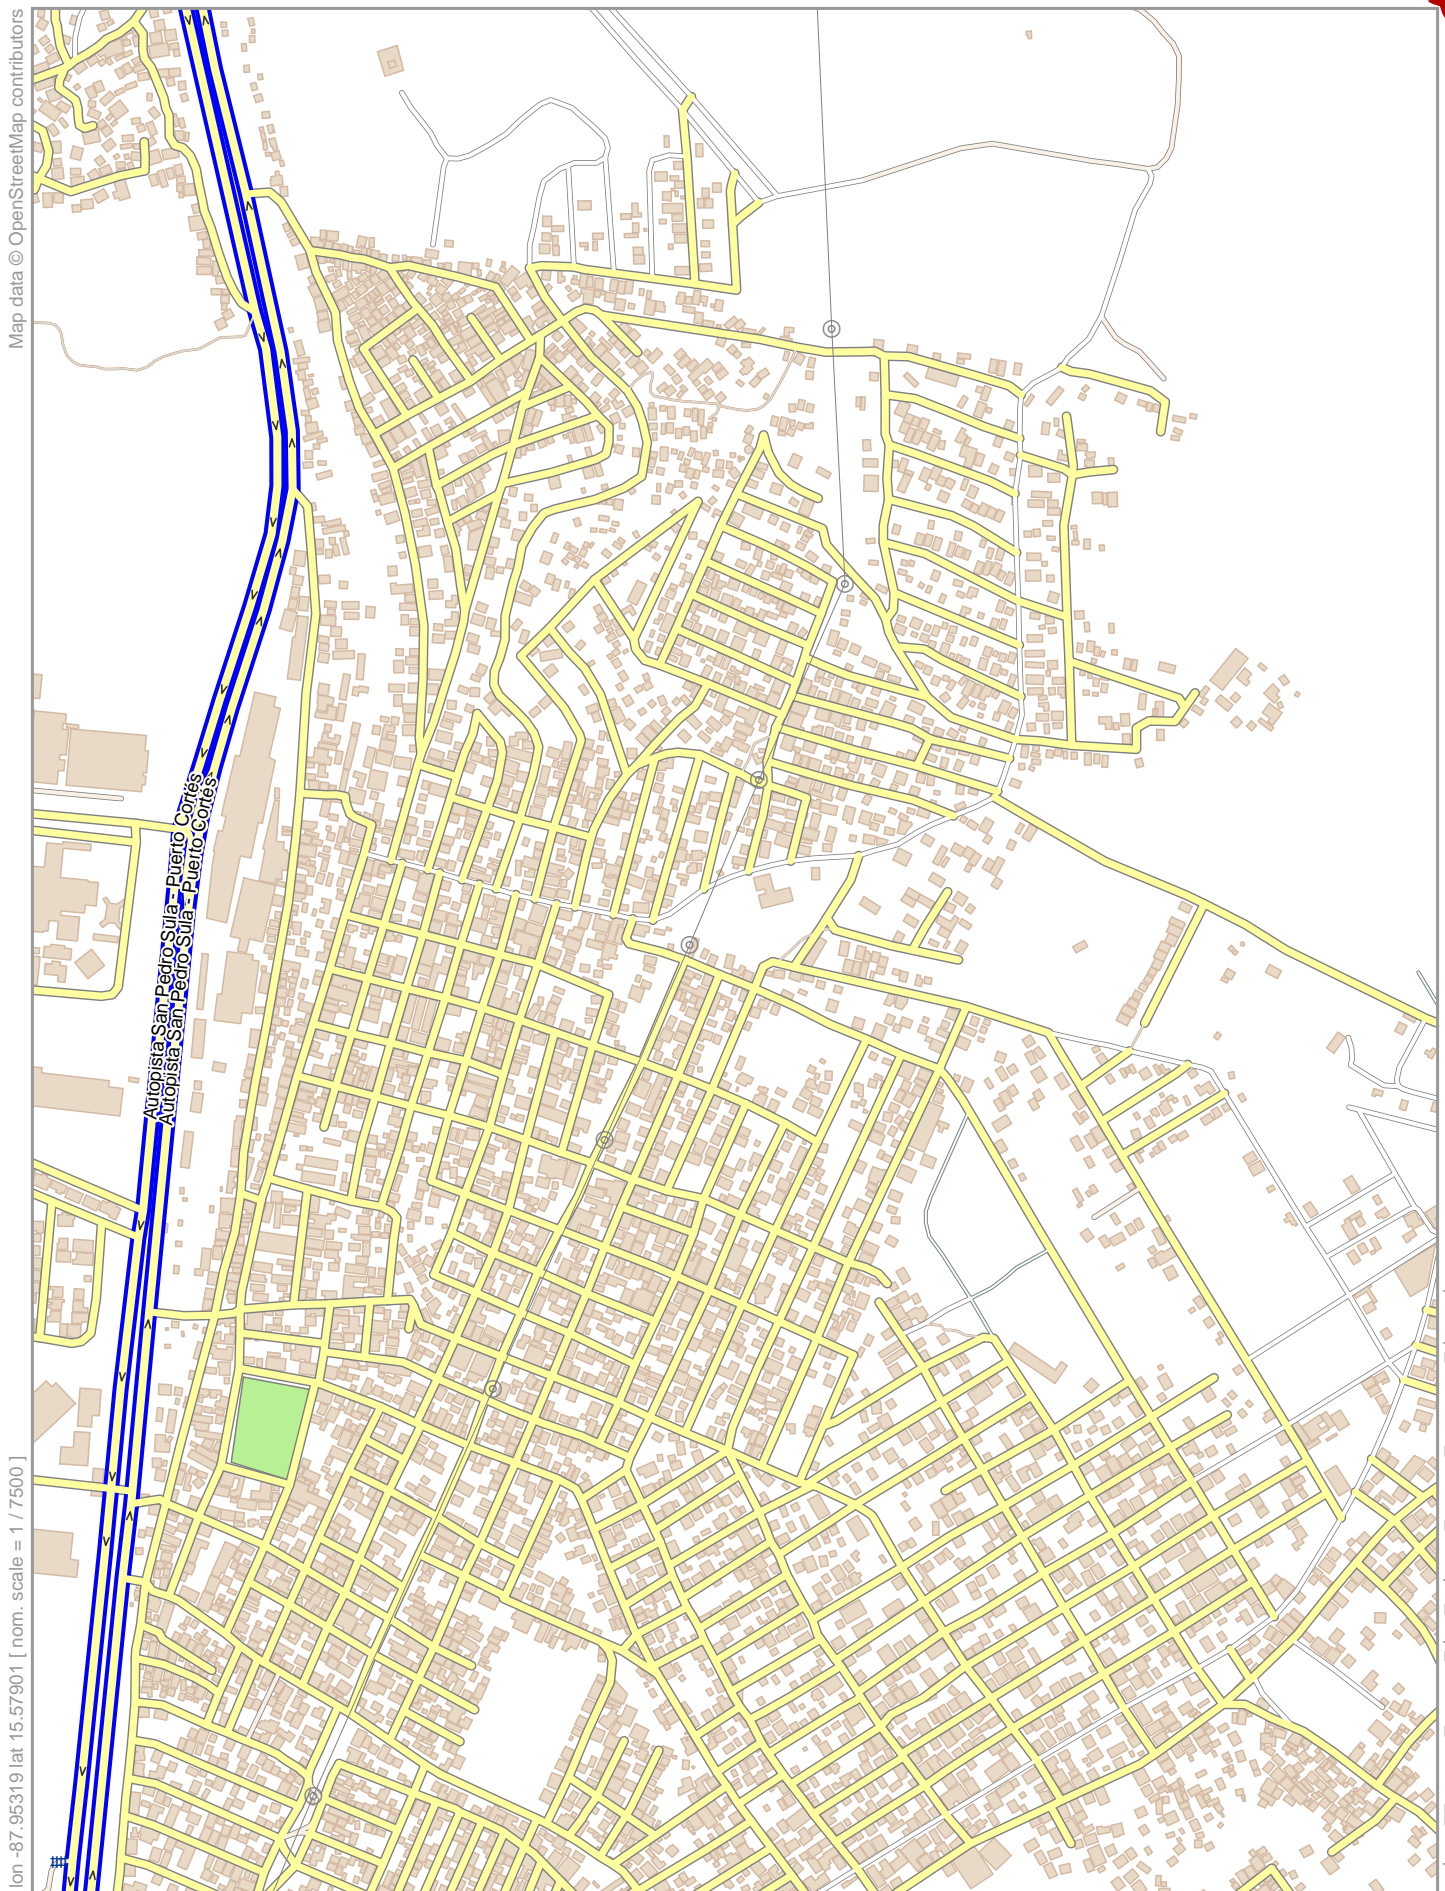

lon -87.940191 lat 15.59591

Map data © OpenStreetMap contributors

lon -87.95319 lat 15.57901 | nom. scale = 1 / 75000

pdfmap\_20260517\_012709\_Example\_Map\_-87.946\_15.5874\_752.pdf

0 100 m 300 m