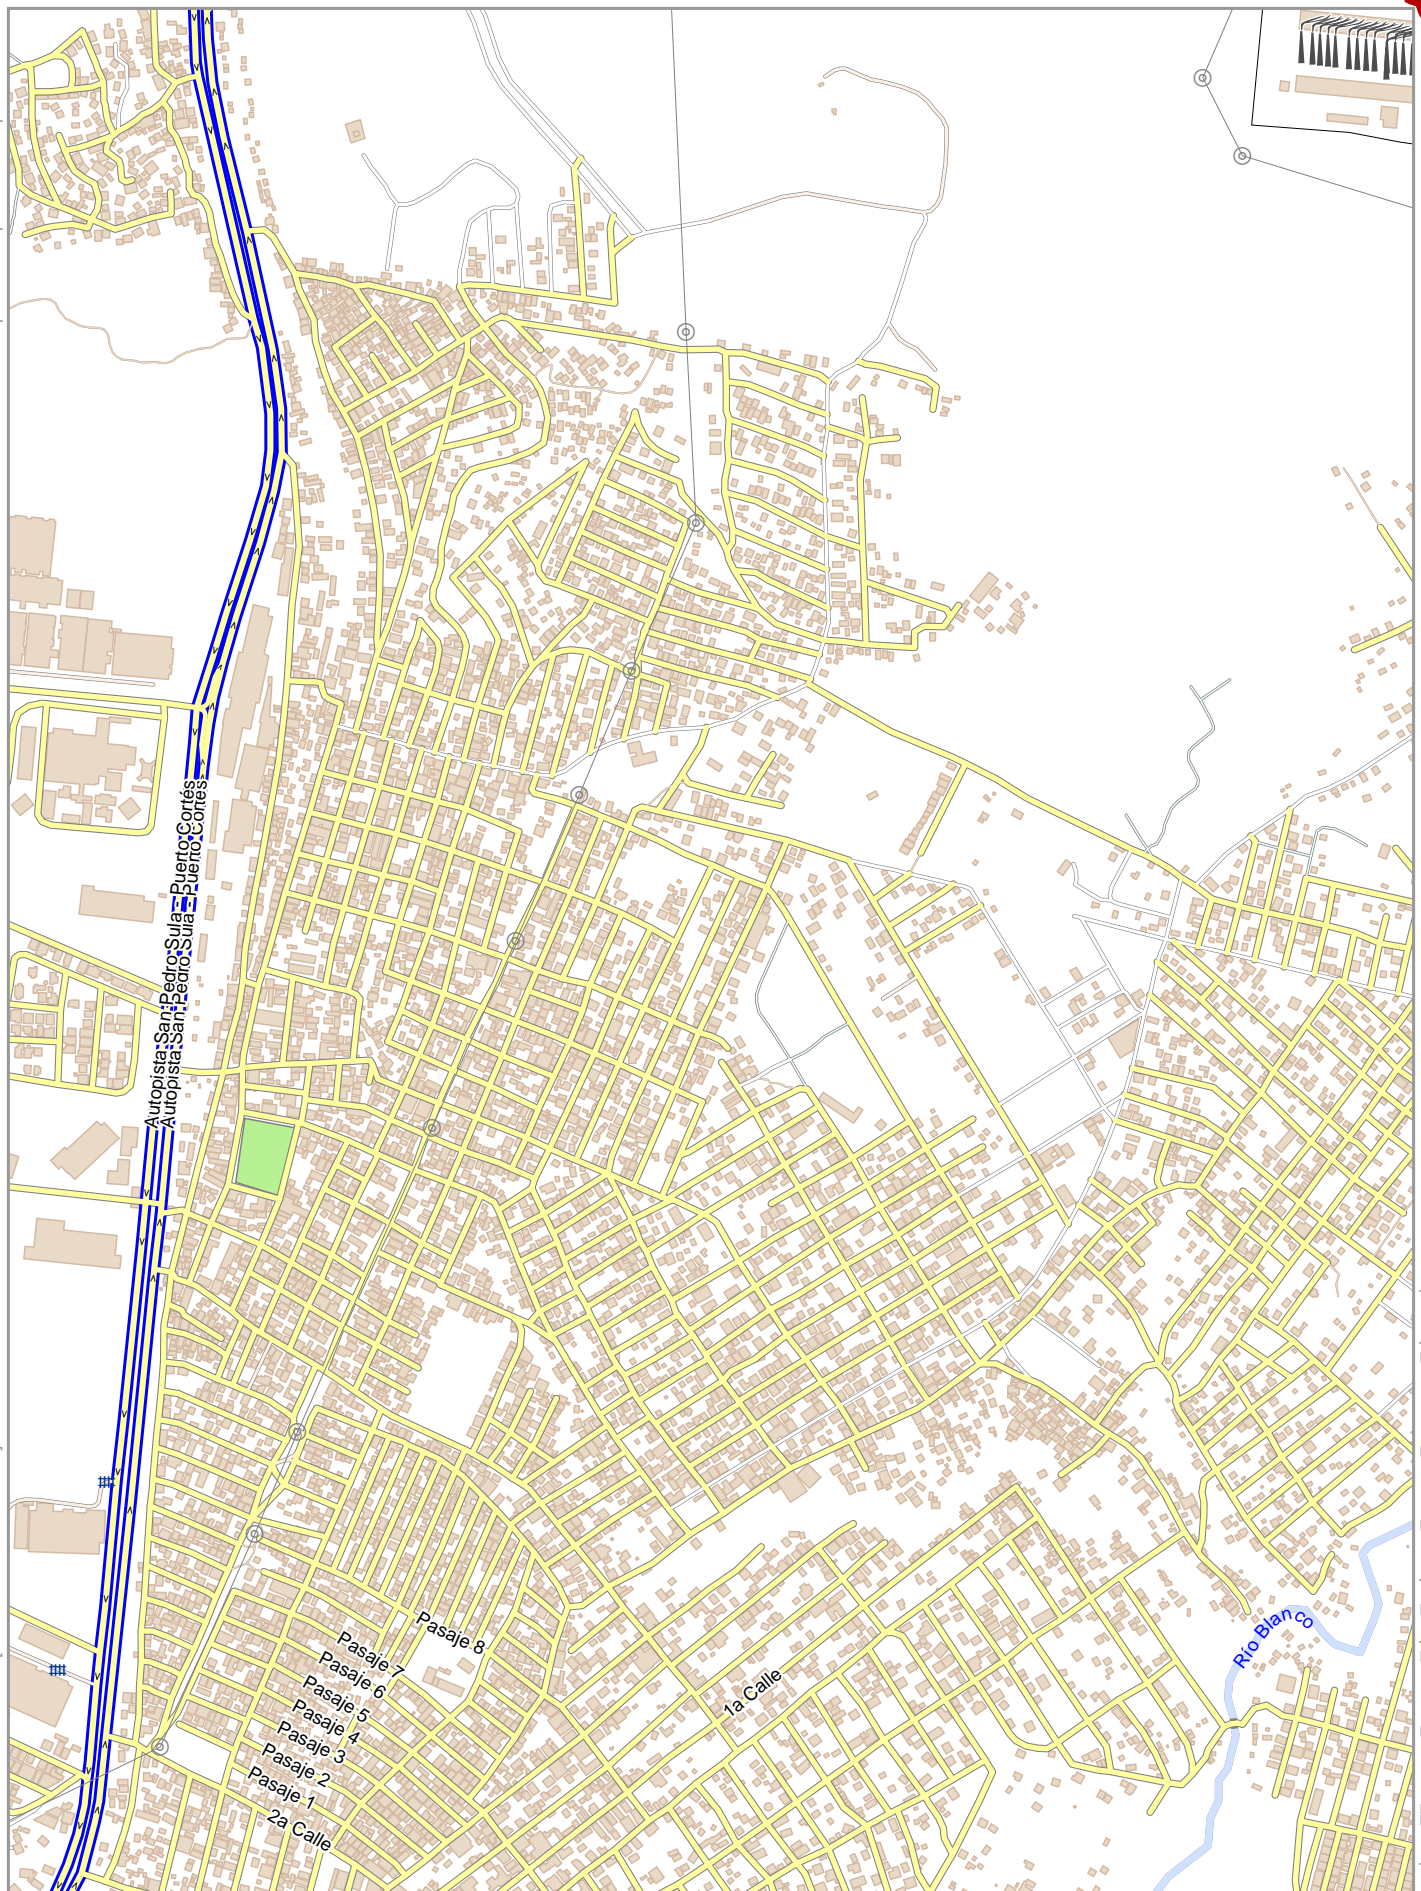

lon -87.93682 lat 15.59691

Map data © OpenStreetMap contributors

lon -87.95415 lat 15.57437 [nom. scale = 1 / 10000]

pdfmap_20260517_012614_Example_Map_-87.945_15.5856_295.pdf