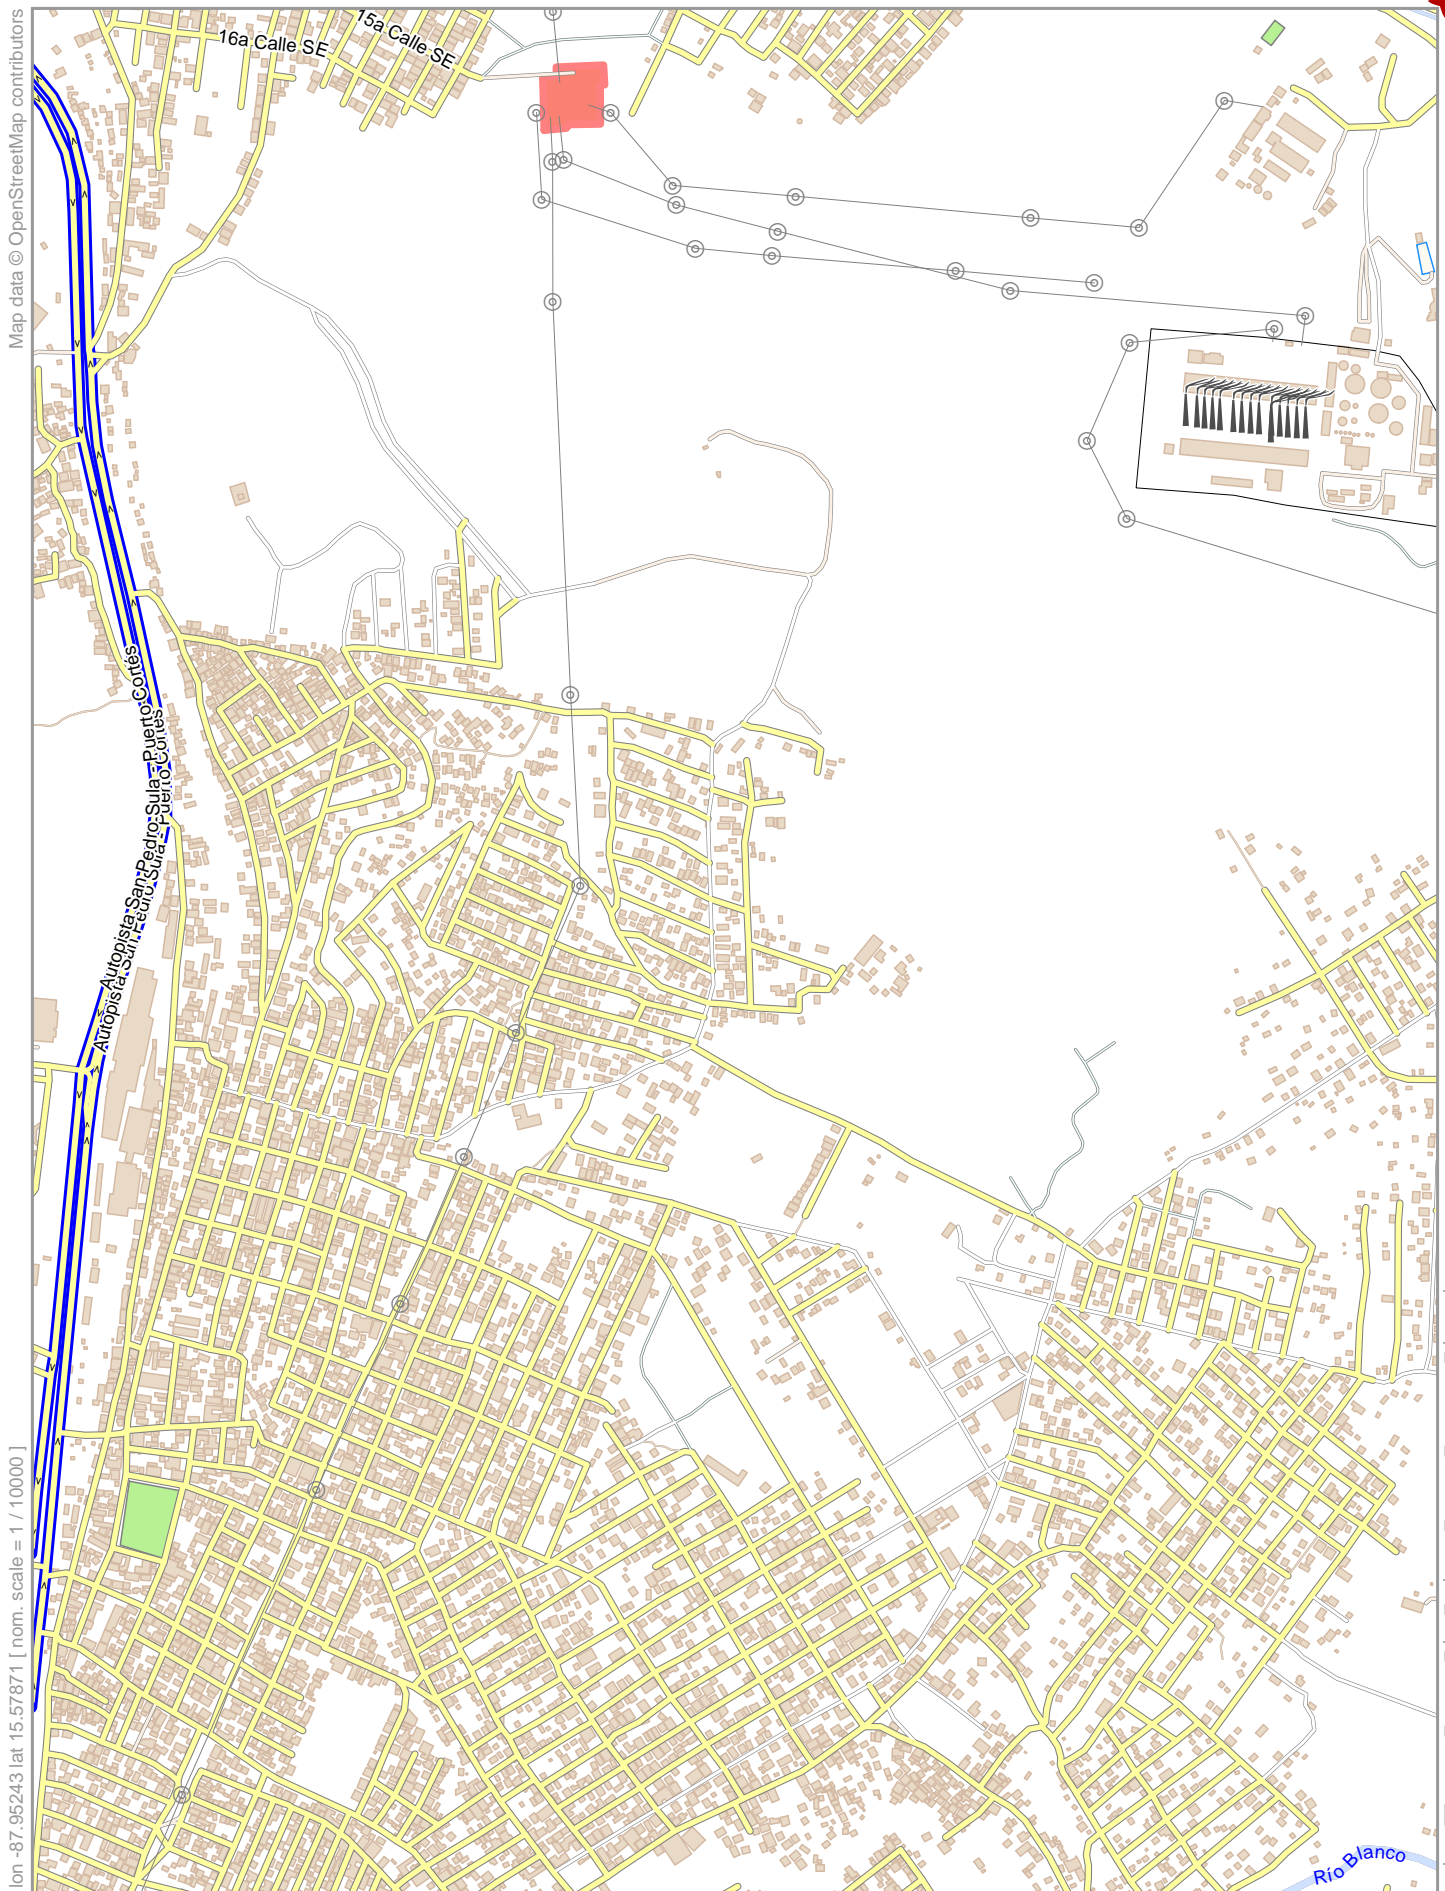

lon -87.93510 lat 15.60125

Map data © OpenStreetMap contributors

lon -87.95243 lat 15.57871 [nom. scale = 1 / 10000]

pdfmap_20260517_012136_Example_Map_-87.943_15.5899_743.pdf

0 100 m 500 m