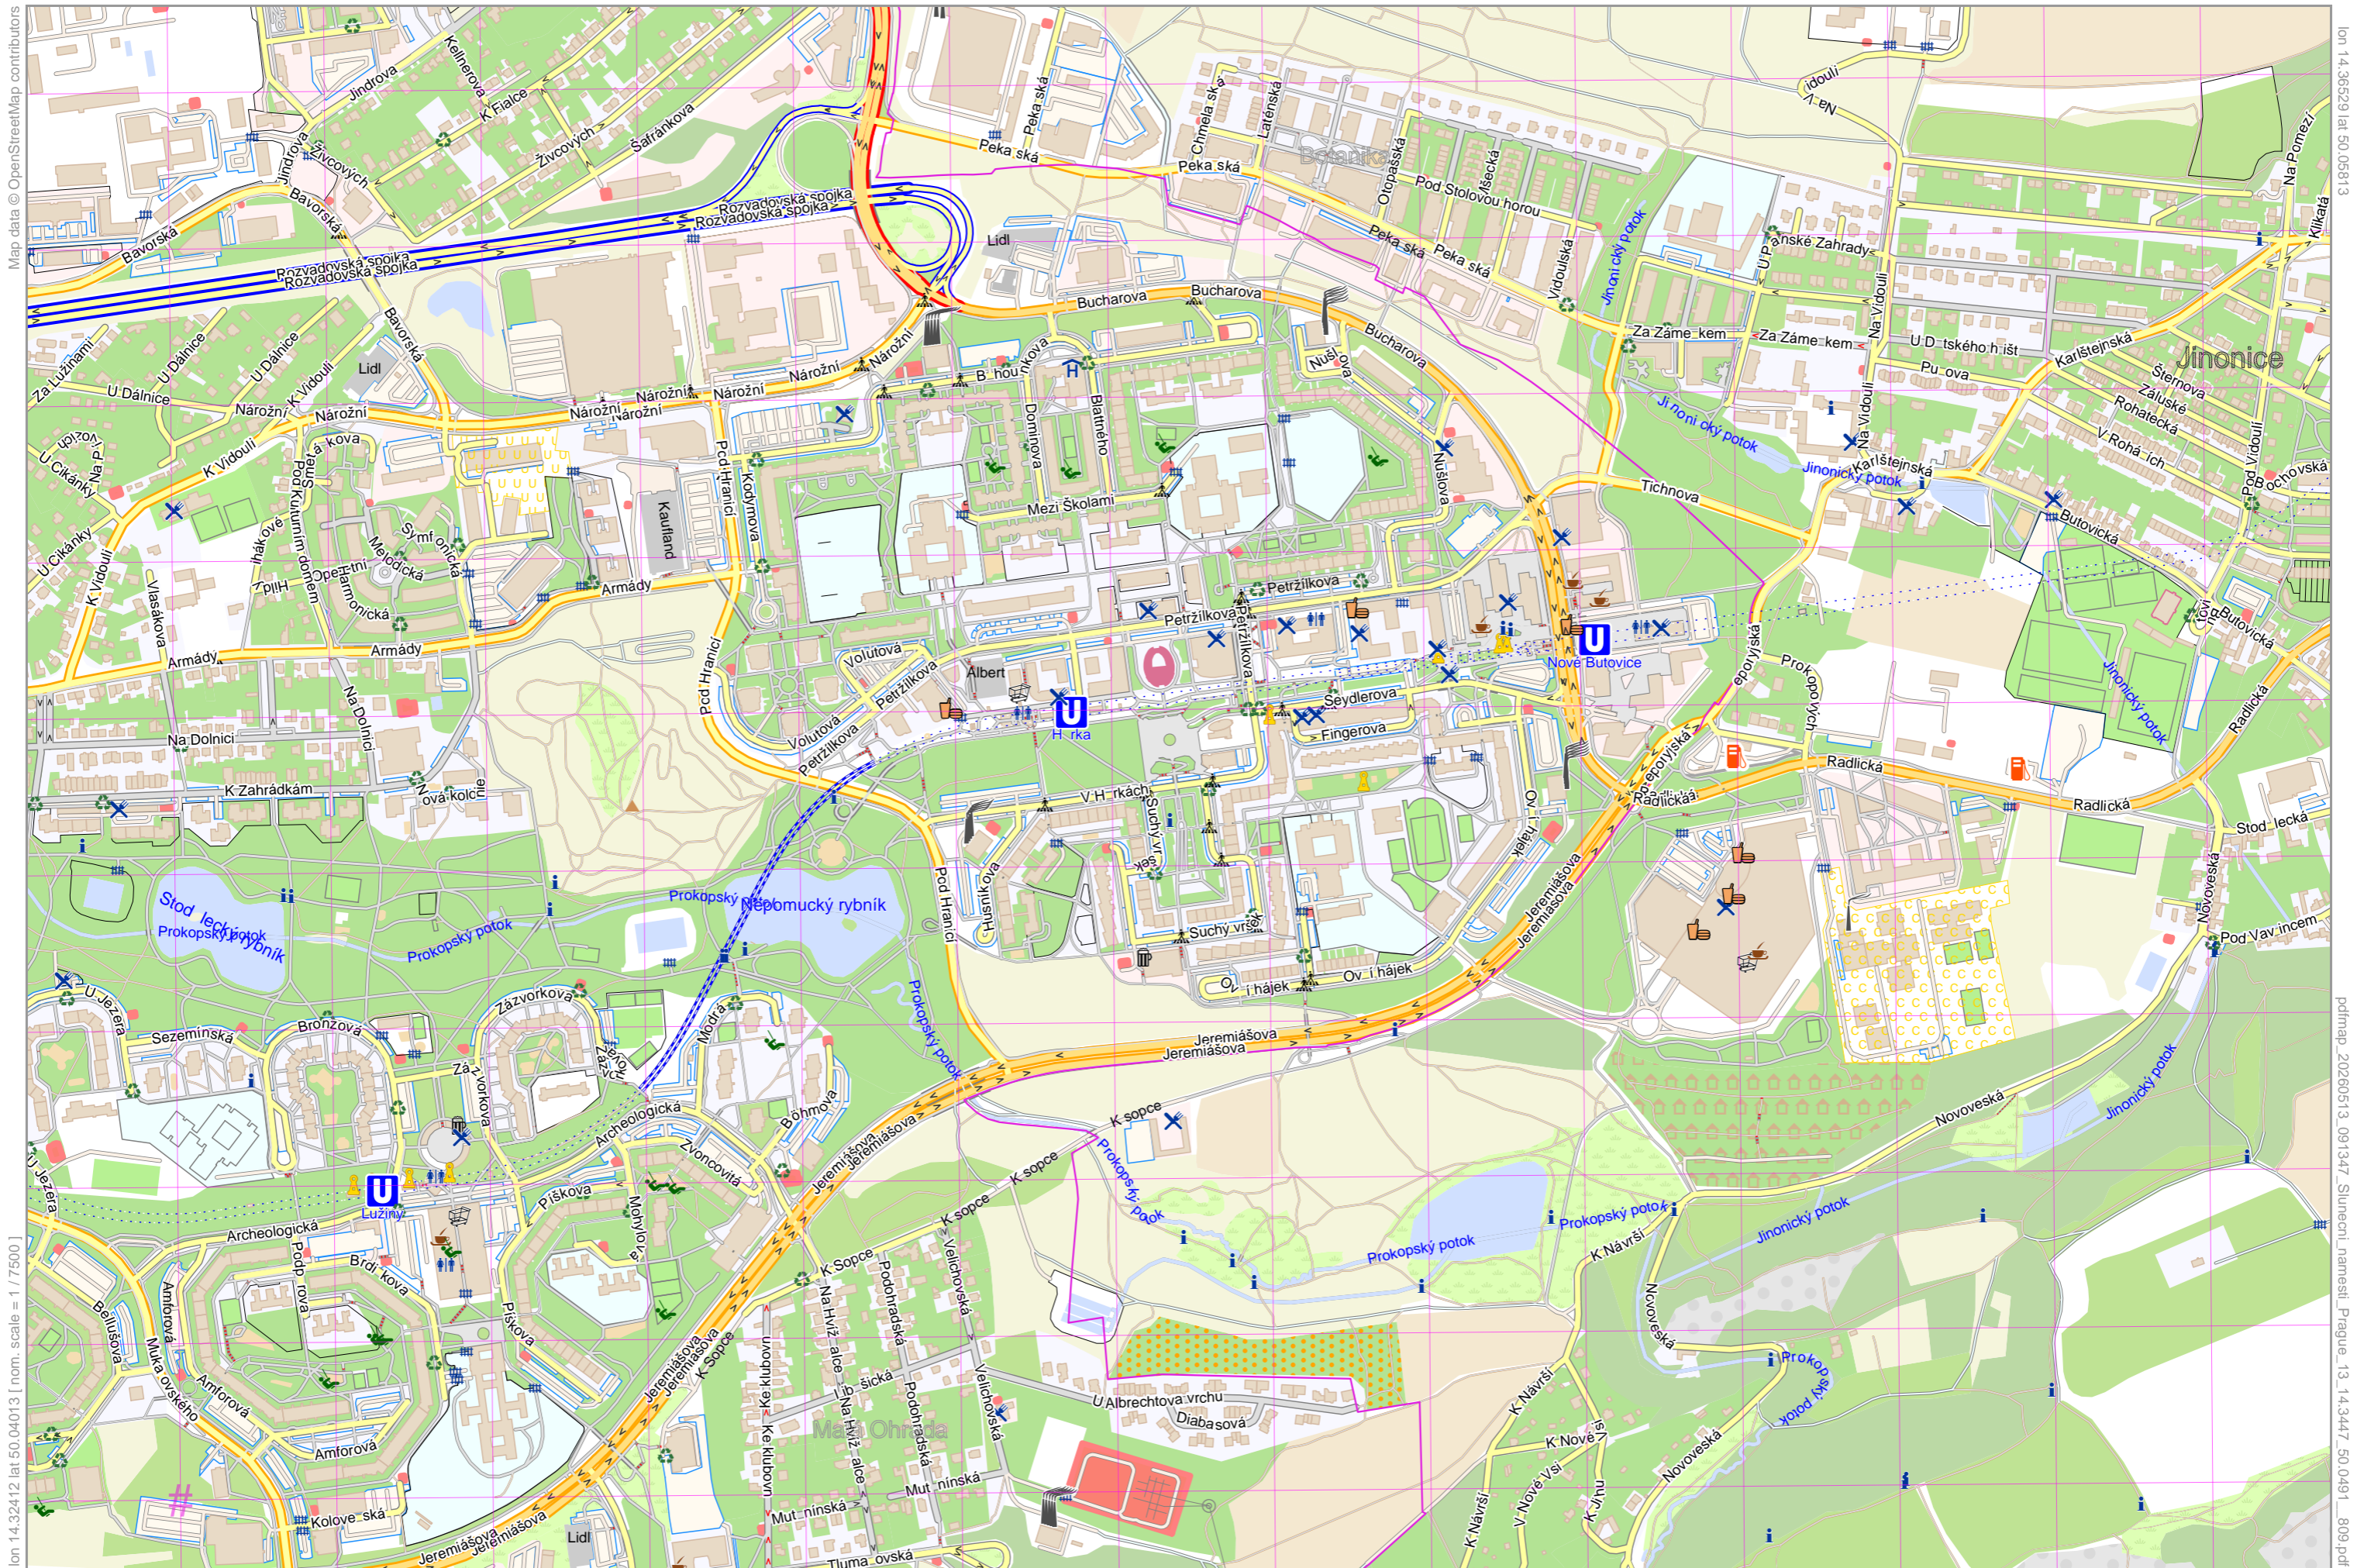

Map data © OpenStreetMap contributors

lon 14.36529 lat 50.05813

lon 14.32412 lat 50.04013 [nom. scale = 1 / 7500]

pdfmap_20260513_091347_Slunečni náměstí Prague_13_14.3447_50.0491_809.pdf

UTM: 33 U easting 451.80 km northing 5543.40 km
UTM-Grid-width = 200m