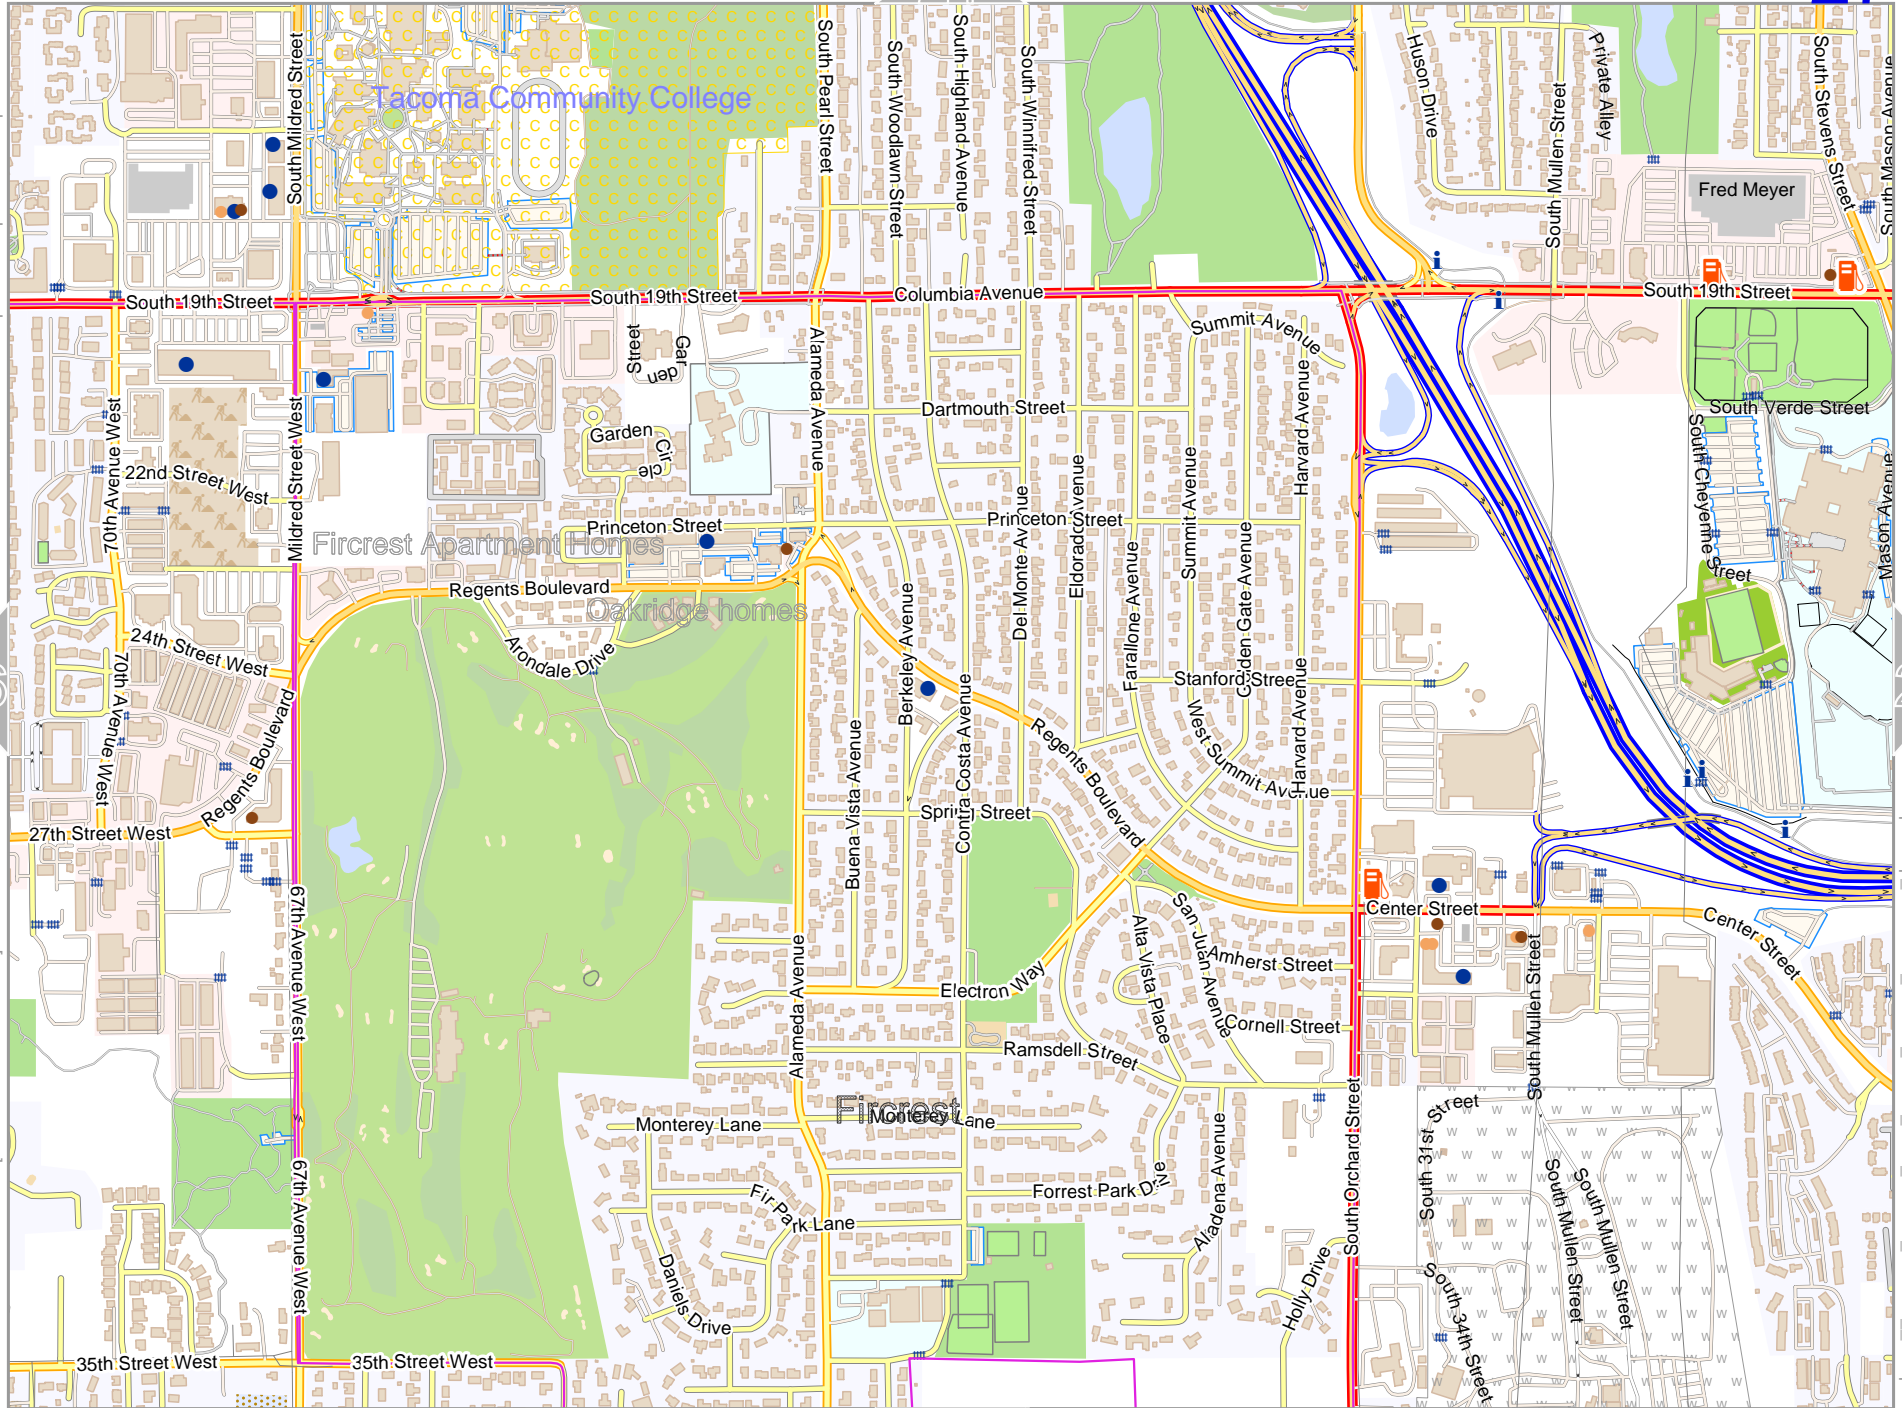

Tacom Area

Map data © OpenStreetMap contributors

lon -122.49429 lat 47.24681

pdfmap_20260510_040455_Tacom Area_-122.45_47.2033_126.pdf

26

28

lon -122.53215 lat 47.22758 [nom. scale = 1 / 115000]

33

0 100 m 1200 m