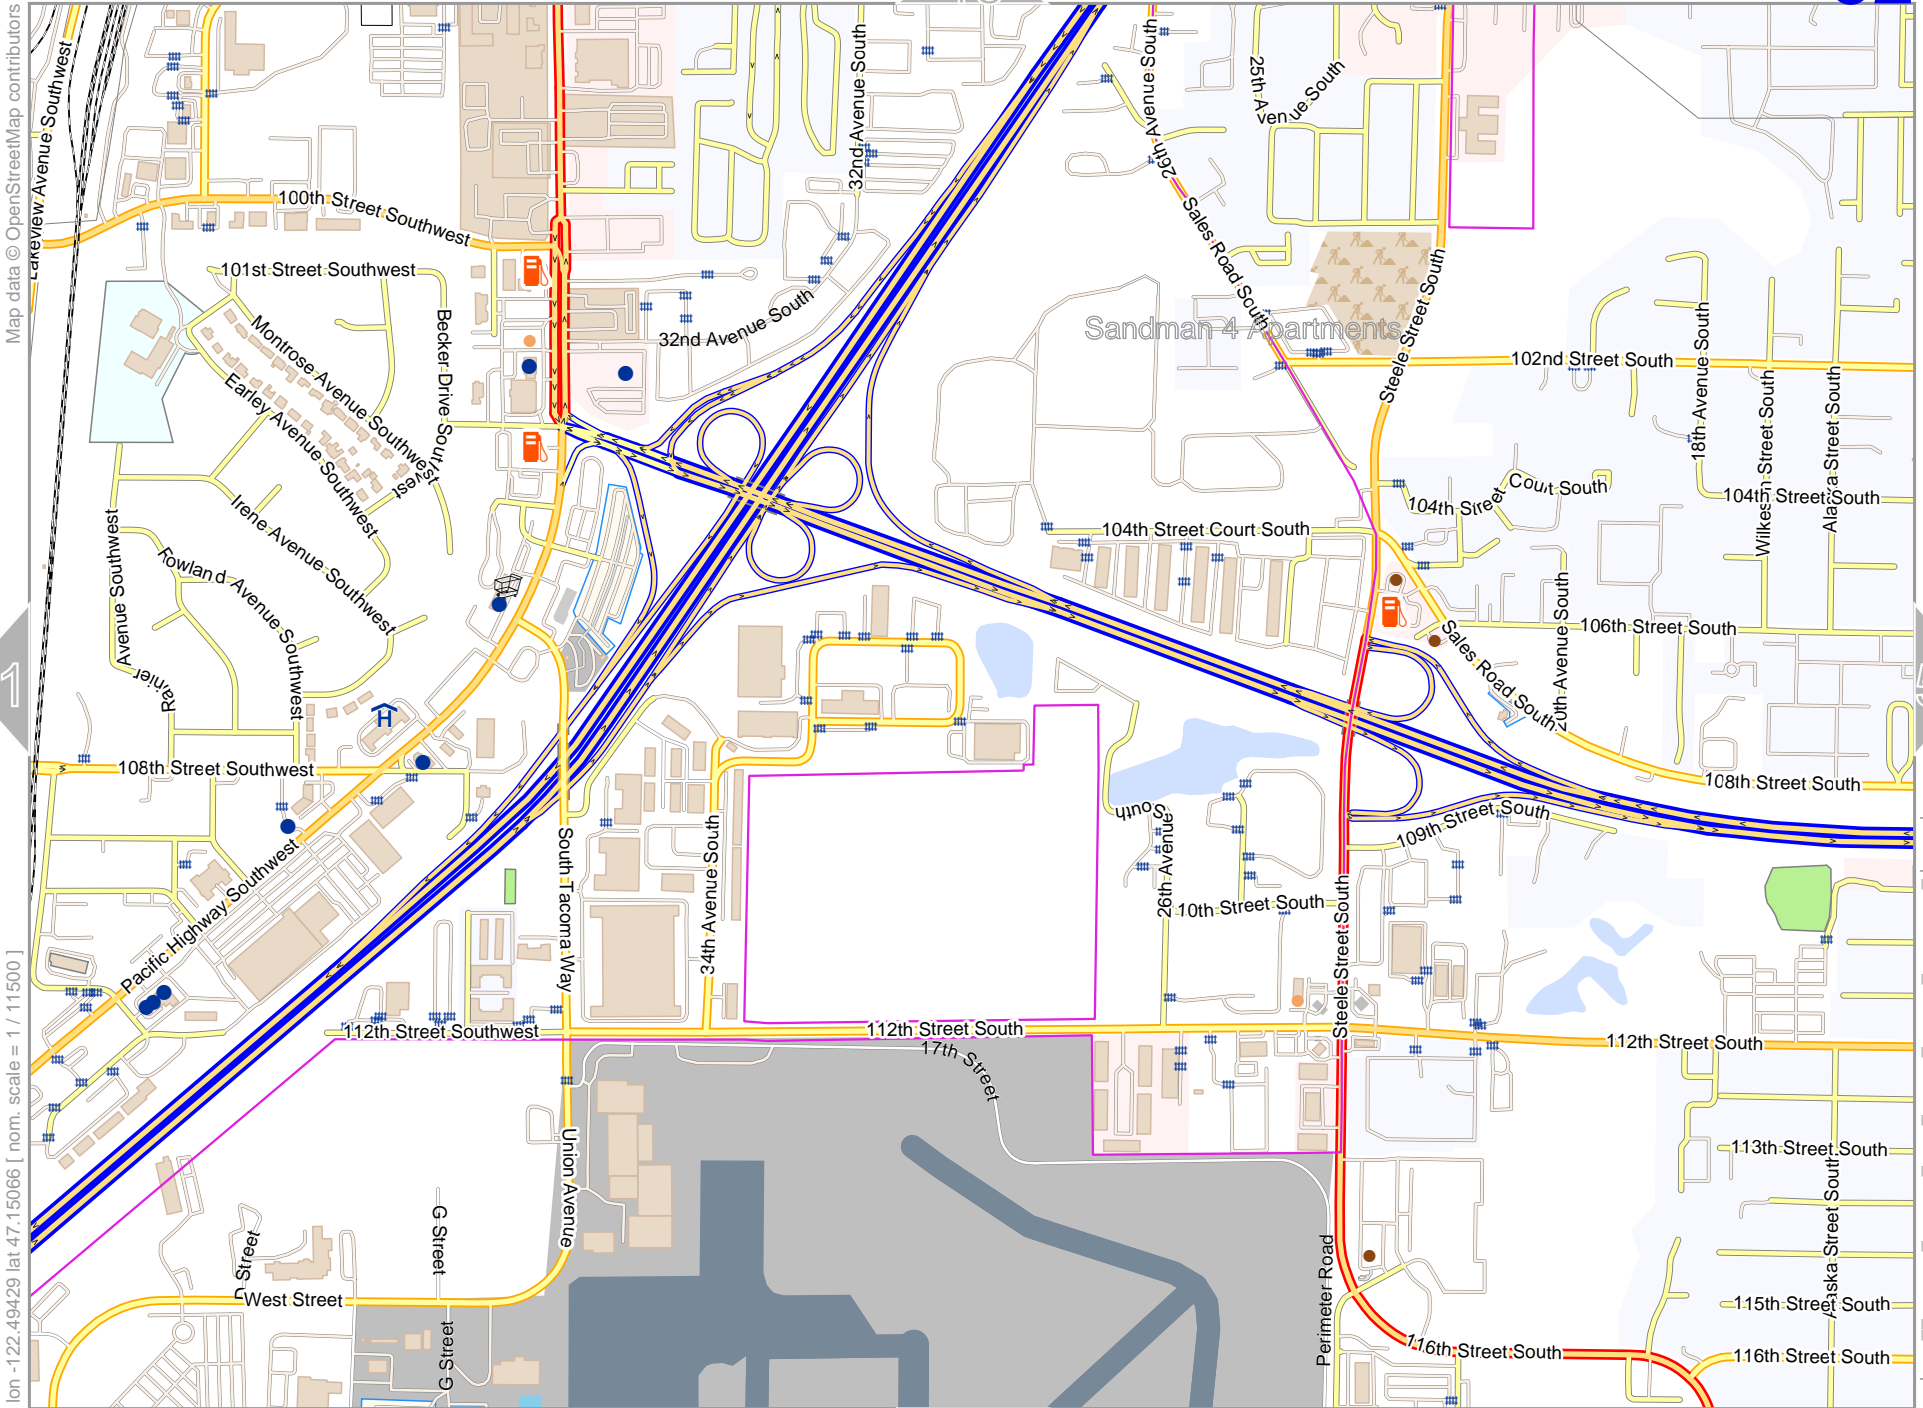

lon -122.45643 lat 47.16989

51

53

lon -122.49429 lat 47.15066 [nom. scale = 1 / 115000]

pdfmap_20260510_040455_Tacom_Area_-122.45_47.2083_126.pdf

0 100 m 1200 m

58

Tacom Area