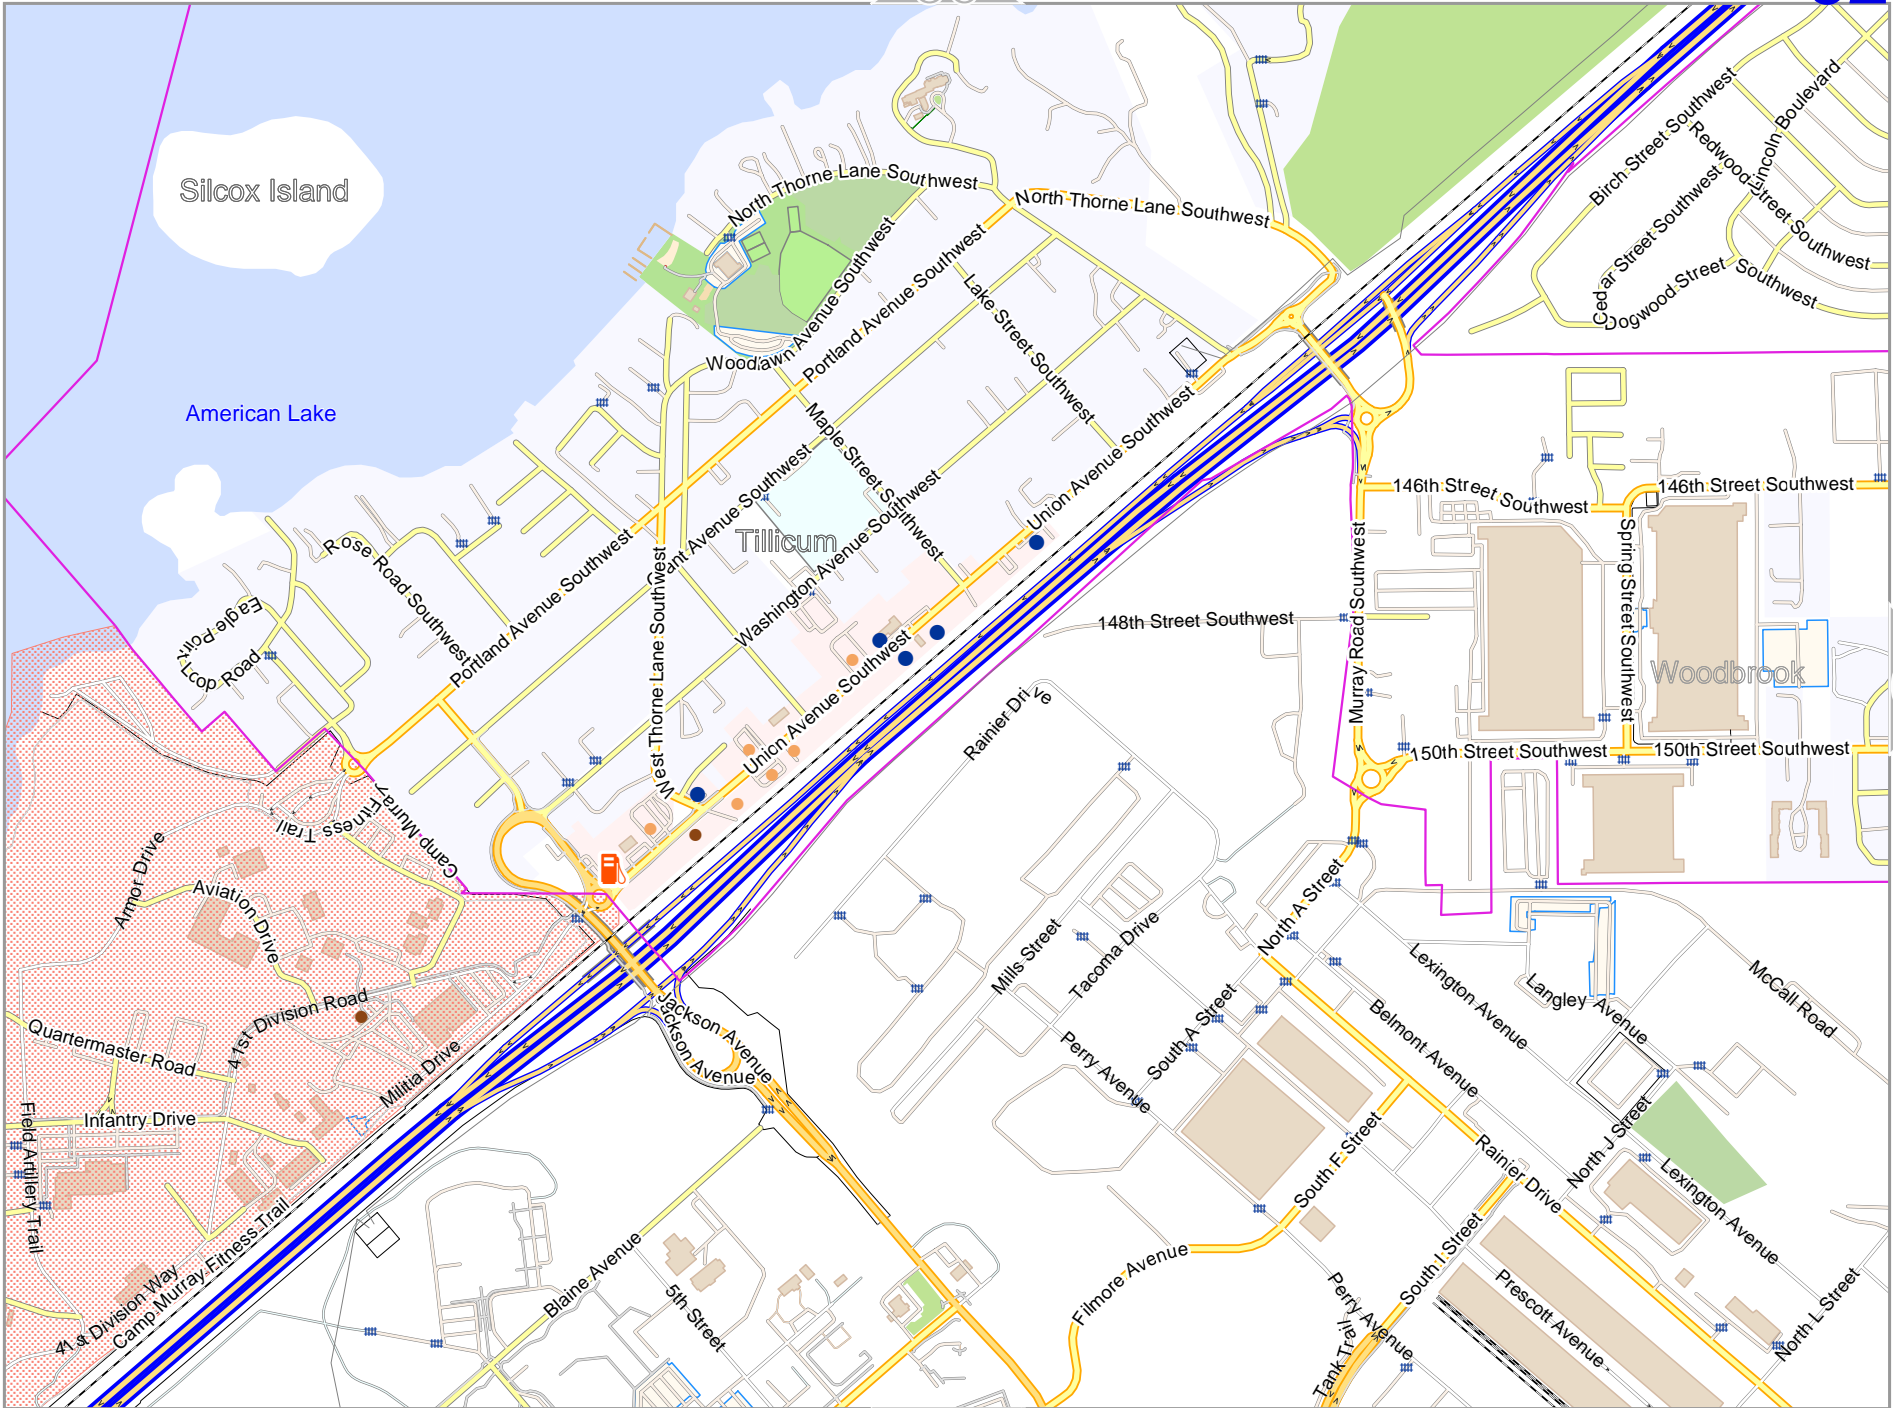

Tacom Area

Map data © OpenStreetMap contributors

lon -122.53215 lat 47.13143

lon -122.57001 lat 47.11220 [nom. scale = 1 / 115000]

pdfmap_20260510_040455_Tacom_Area_-122.45_47.2083_126.pdf