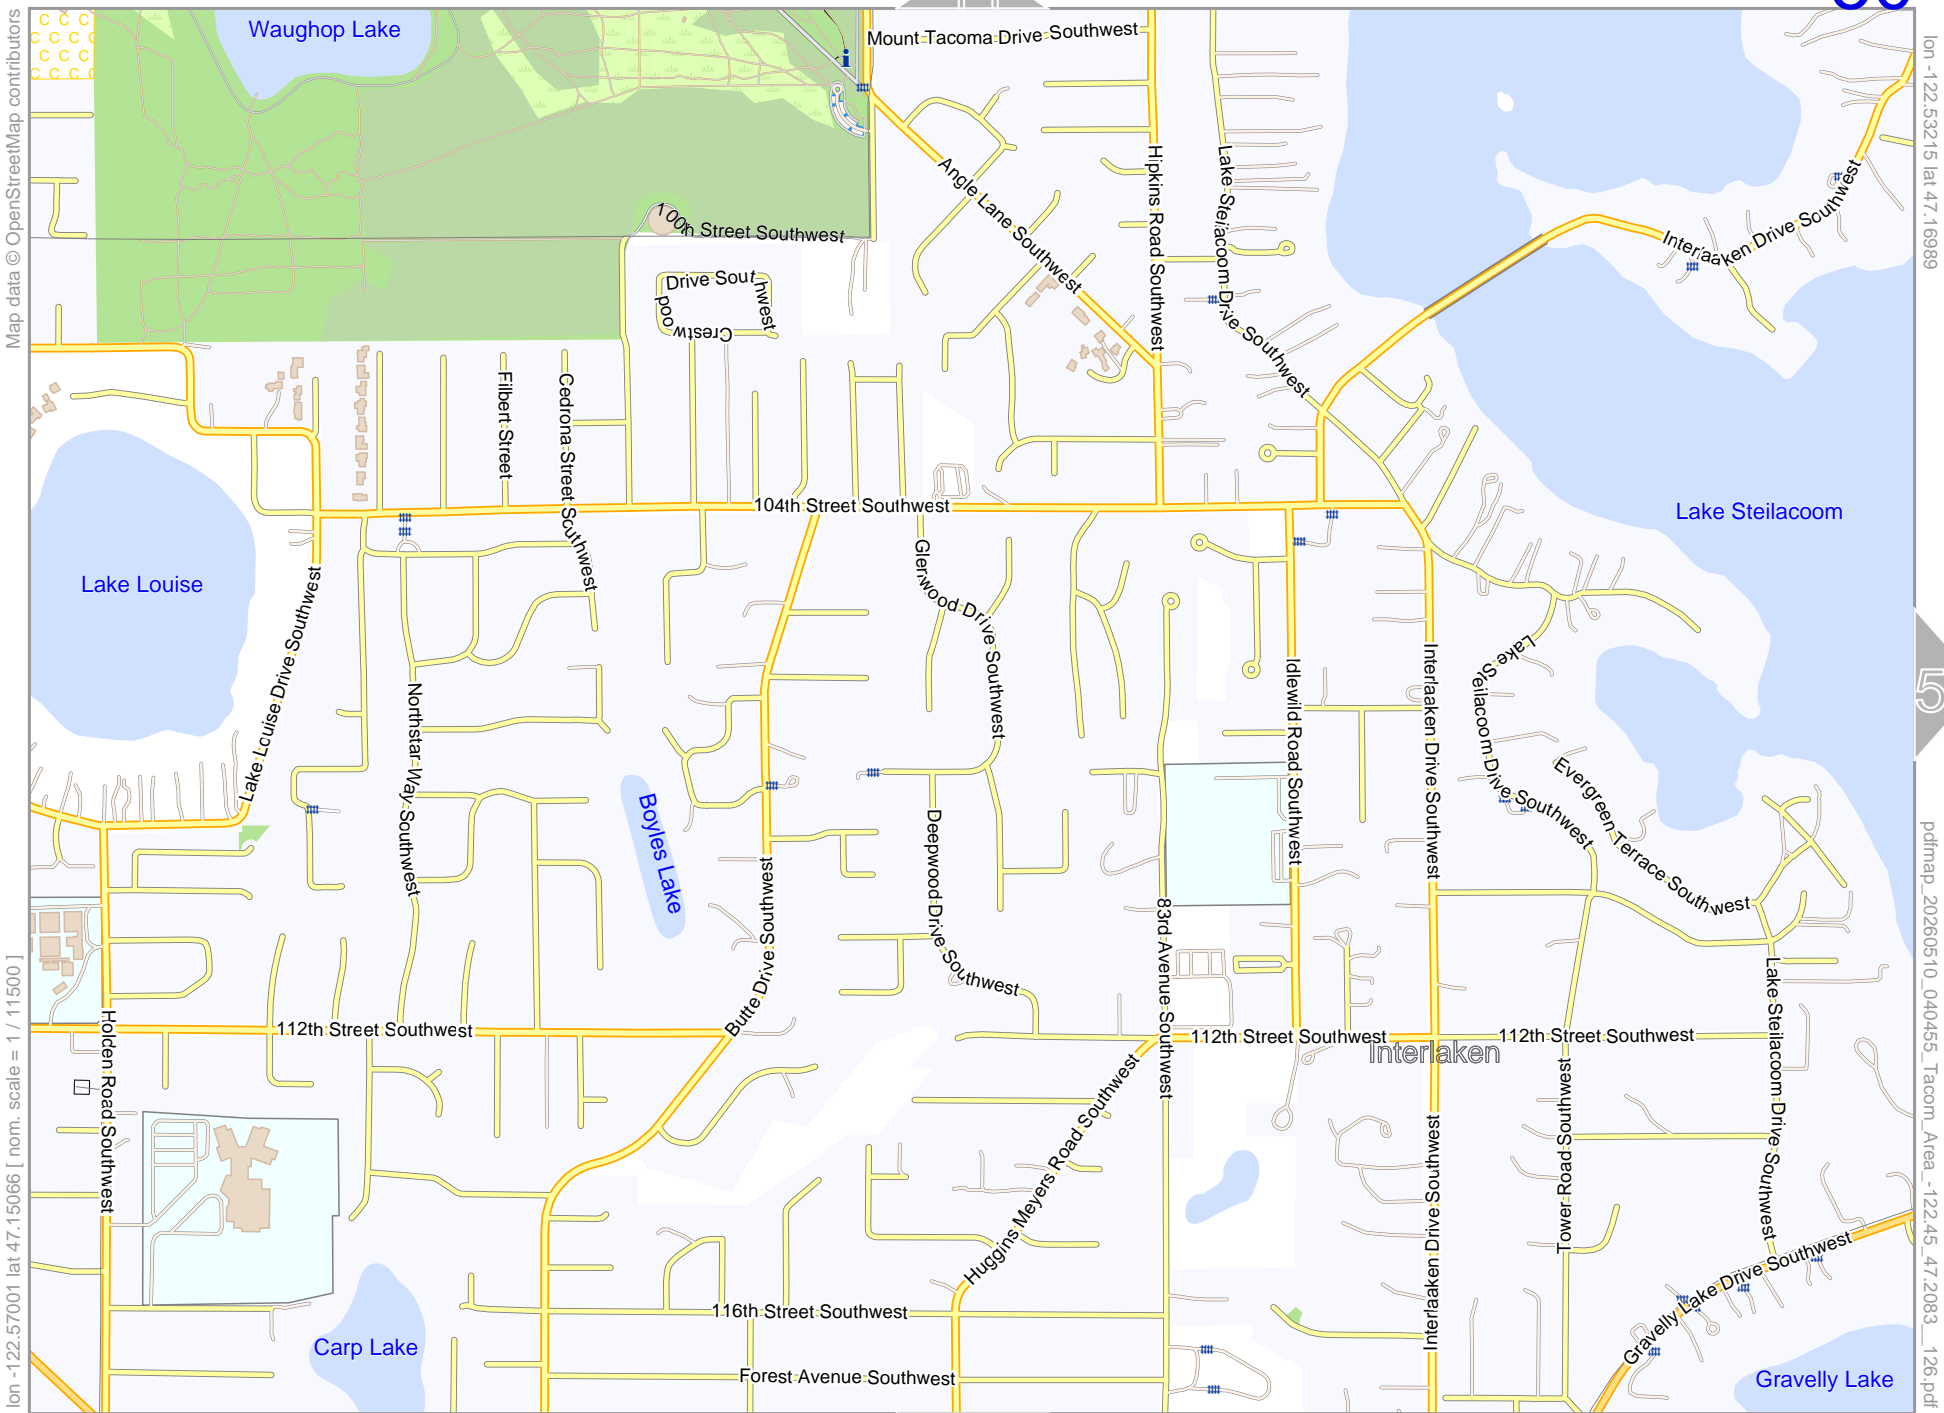

lon -122.41858 lat 47.16989 [nom. scale = 1 / 11500]

pdfmap_20260510_040455_Tacoma_Area_-122.45_47.2083_126.pdf

Tacom Area

Map data © OpenStreetMap contributors

lon -122.34286 lat 47.18912

pdfmap_20260510_040455_Tacom_Area_-122.45_47.2083_126.pdf

lon -122.38072 lat 47.18989 nom. scale = 1 / 115000

Tacom Area

Map data © OpenStreetMap contributors

lon -122.57001 lat 47.15066 [nom. scale = 1 / 11500]

lon -122.53215 lat 47.16989

pdfmap_20260510_040455_Tacom_Area_-122.45_47.2083_126.pdf