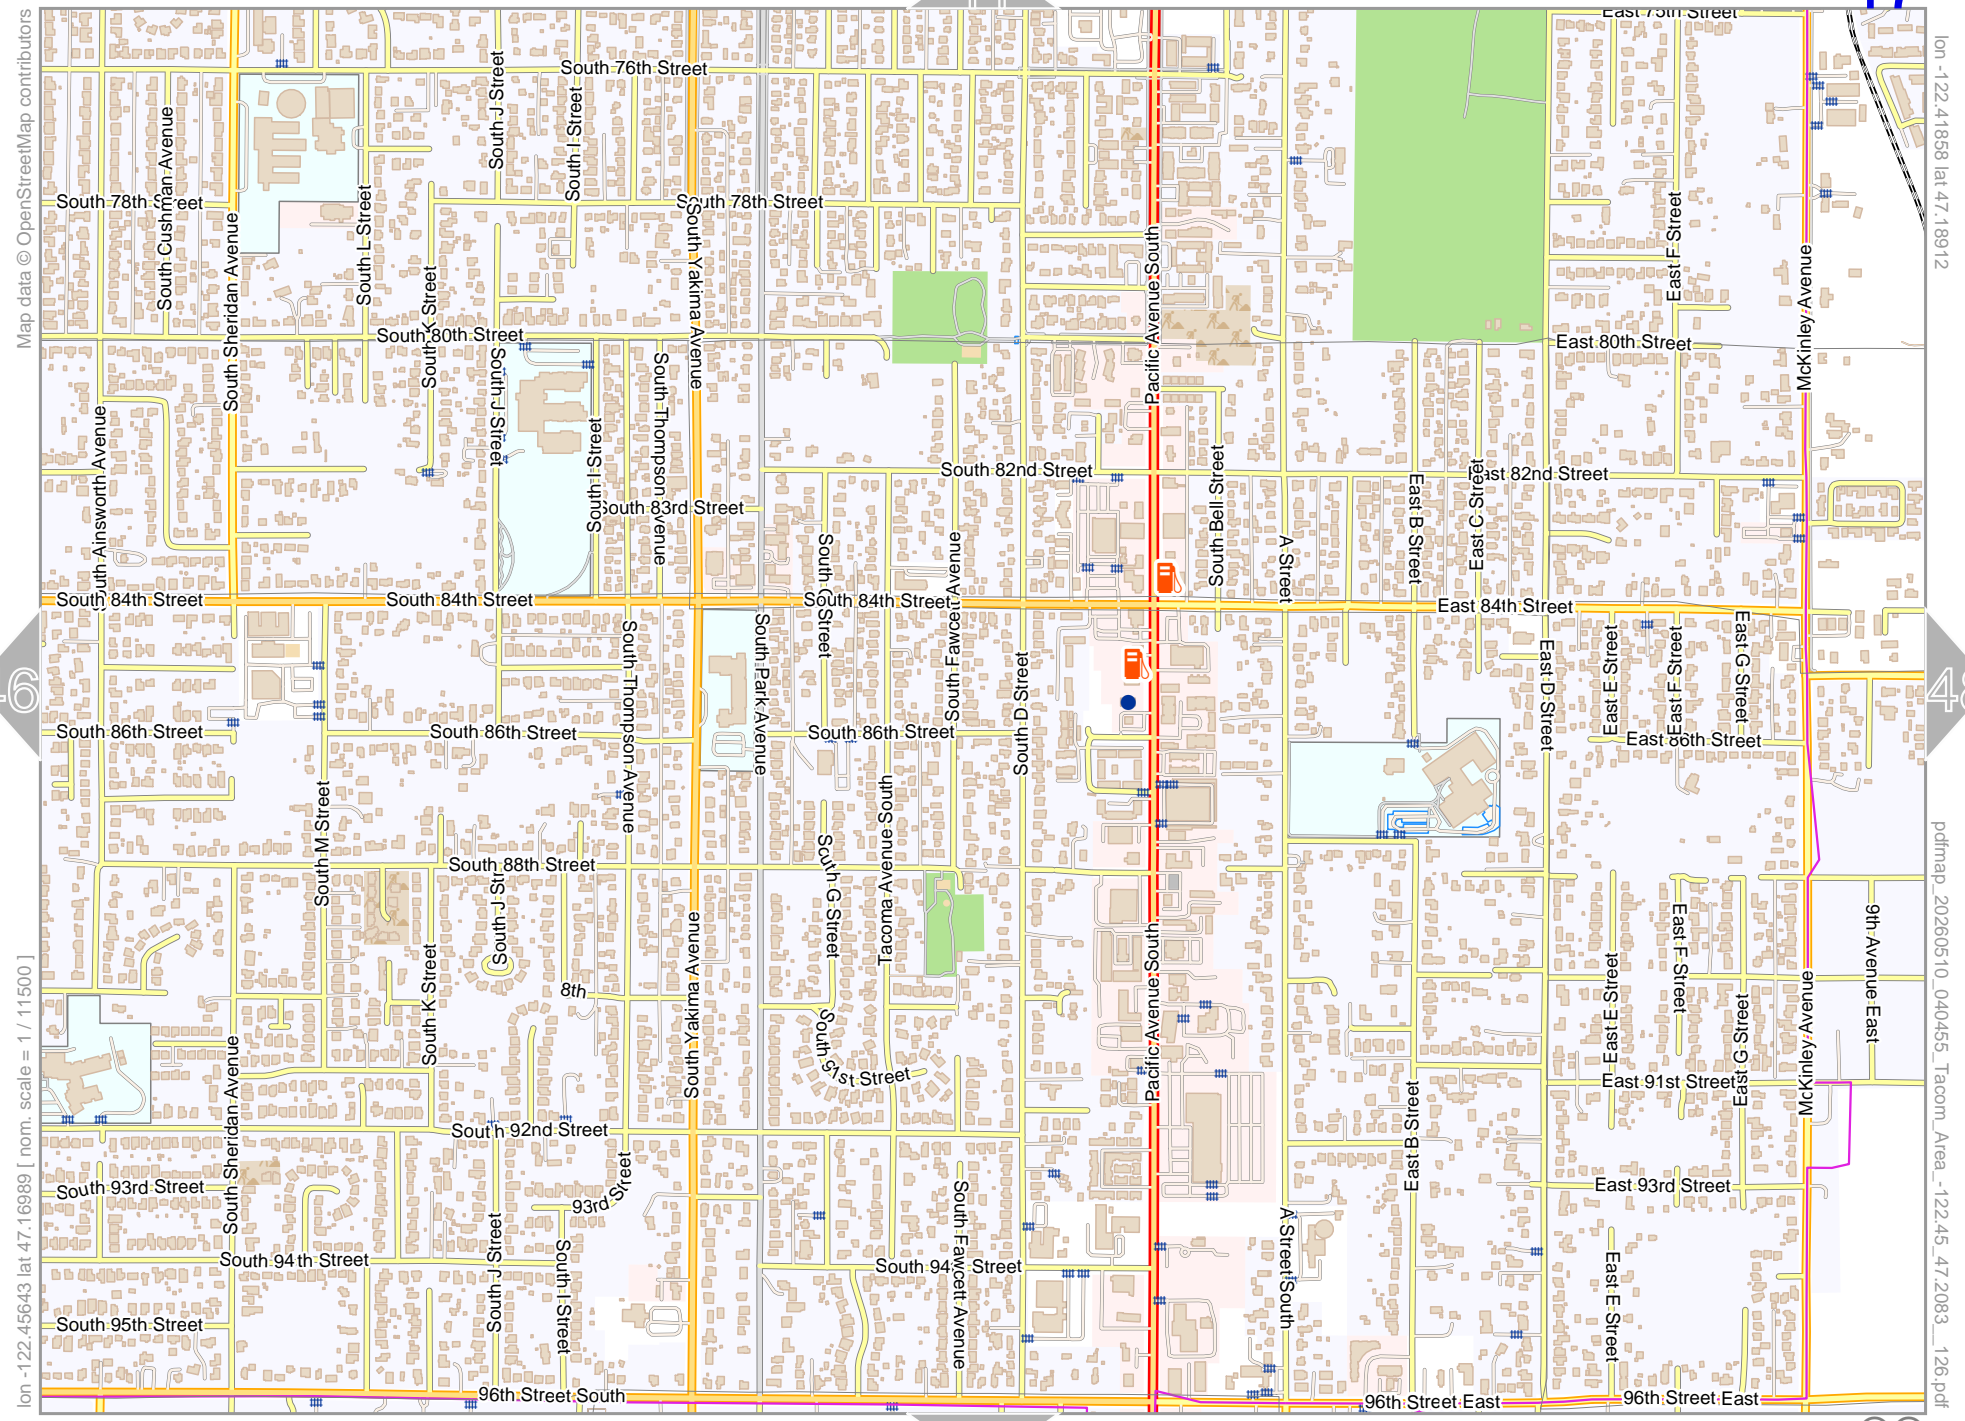

45

47

40

52

Tacom Area

Map data © OpenStreetMap contributors

lon -122.45643 lat 47.16989 [nom. scale = 1 / 11500]

lon -122.41858 lat 47.16912