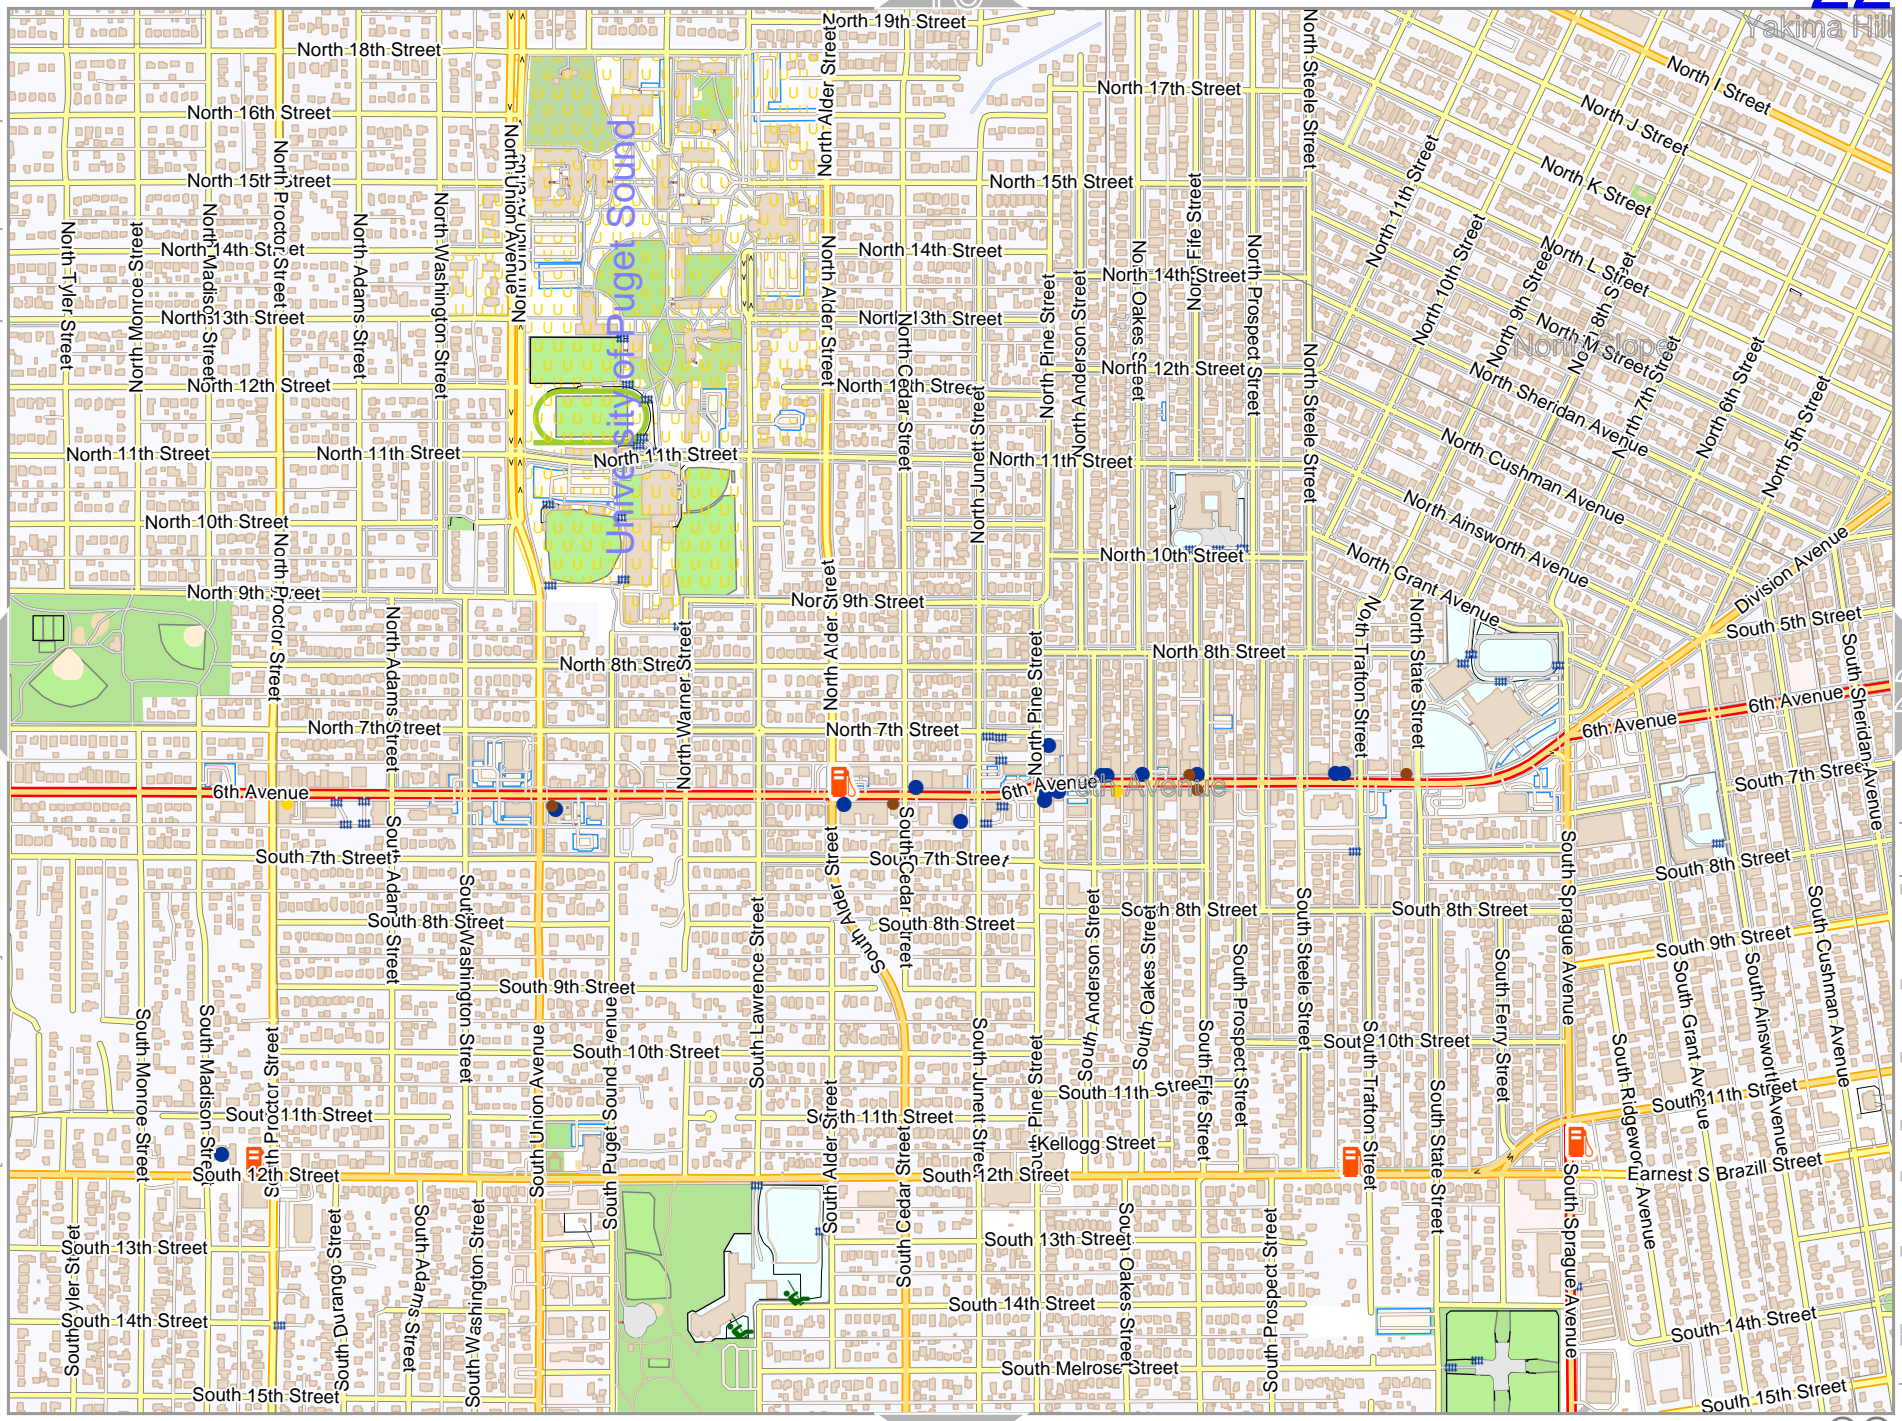

Tacom Area

Map data © OpenStreetMap contributors

lon -122.34286 lat 47.26527

pdfmap_20260510_040455_Tacom_Area_-122.45_47.2083_126.pdf

lon -122.38072 lat 47.26604 [nom. scale = 1 / 115000]

Tacom Area

Map data © OpenStreetMap contributors

lon -122.49429 lat 47.26604

lon -122.53215 lat 47.24681 [nom. scale = 1 / 115000]

pdfmap_20260510_040455_Tacom_Area_-122.45_47.2093_126.pdf

Tacom Area

Map data © OpenStreetMap contributors

lon -122.45643 lat 47.26604

lon -122.49429 lat 47.24681 [nom. scale = 1 / 115000]

pdfmap_20260510_040455_Tacom_Area_-122.45_47.2093_126.pdf

Tacom Area

Map data © OpenStreetMap contributors

lon -122.45643 lat 47.24681 [nom. scale = 1 / 115000]