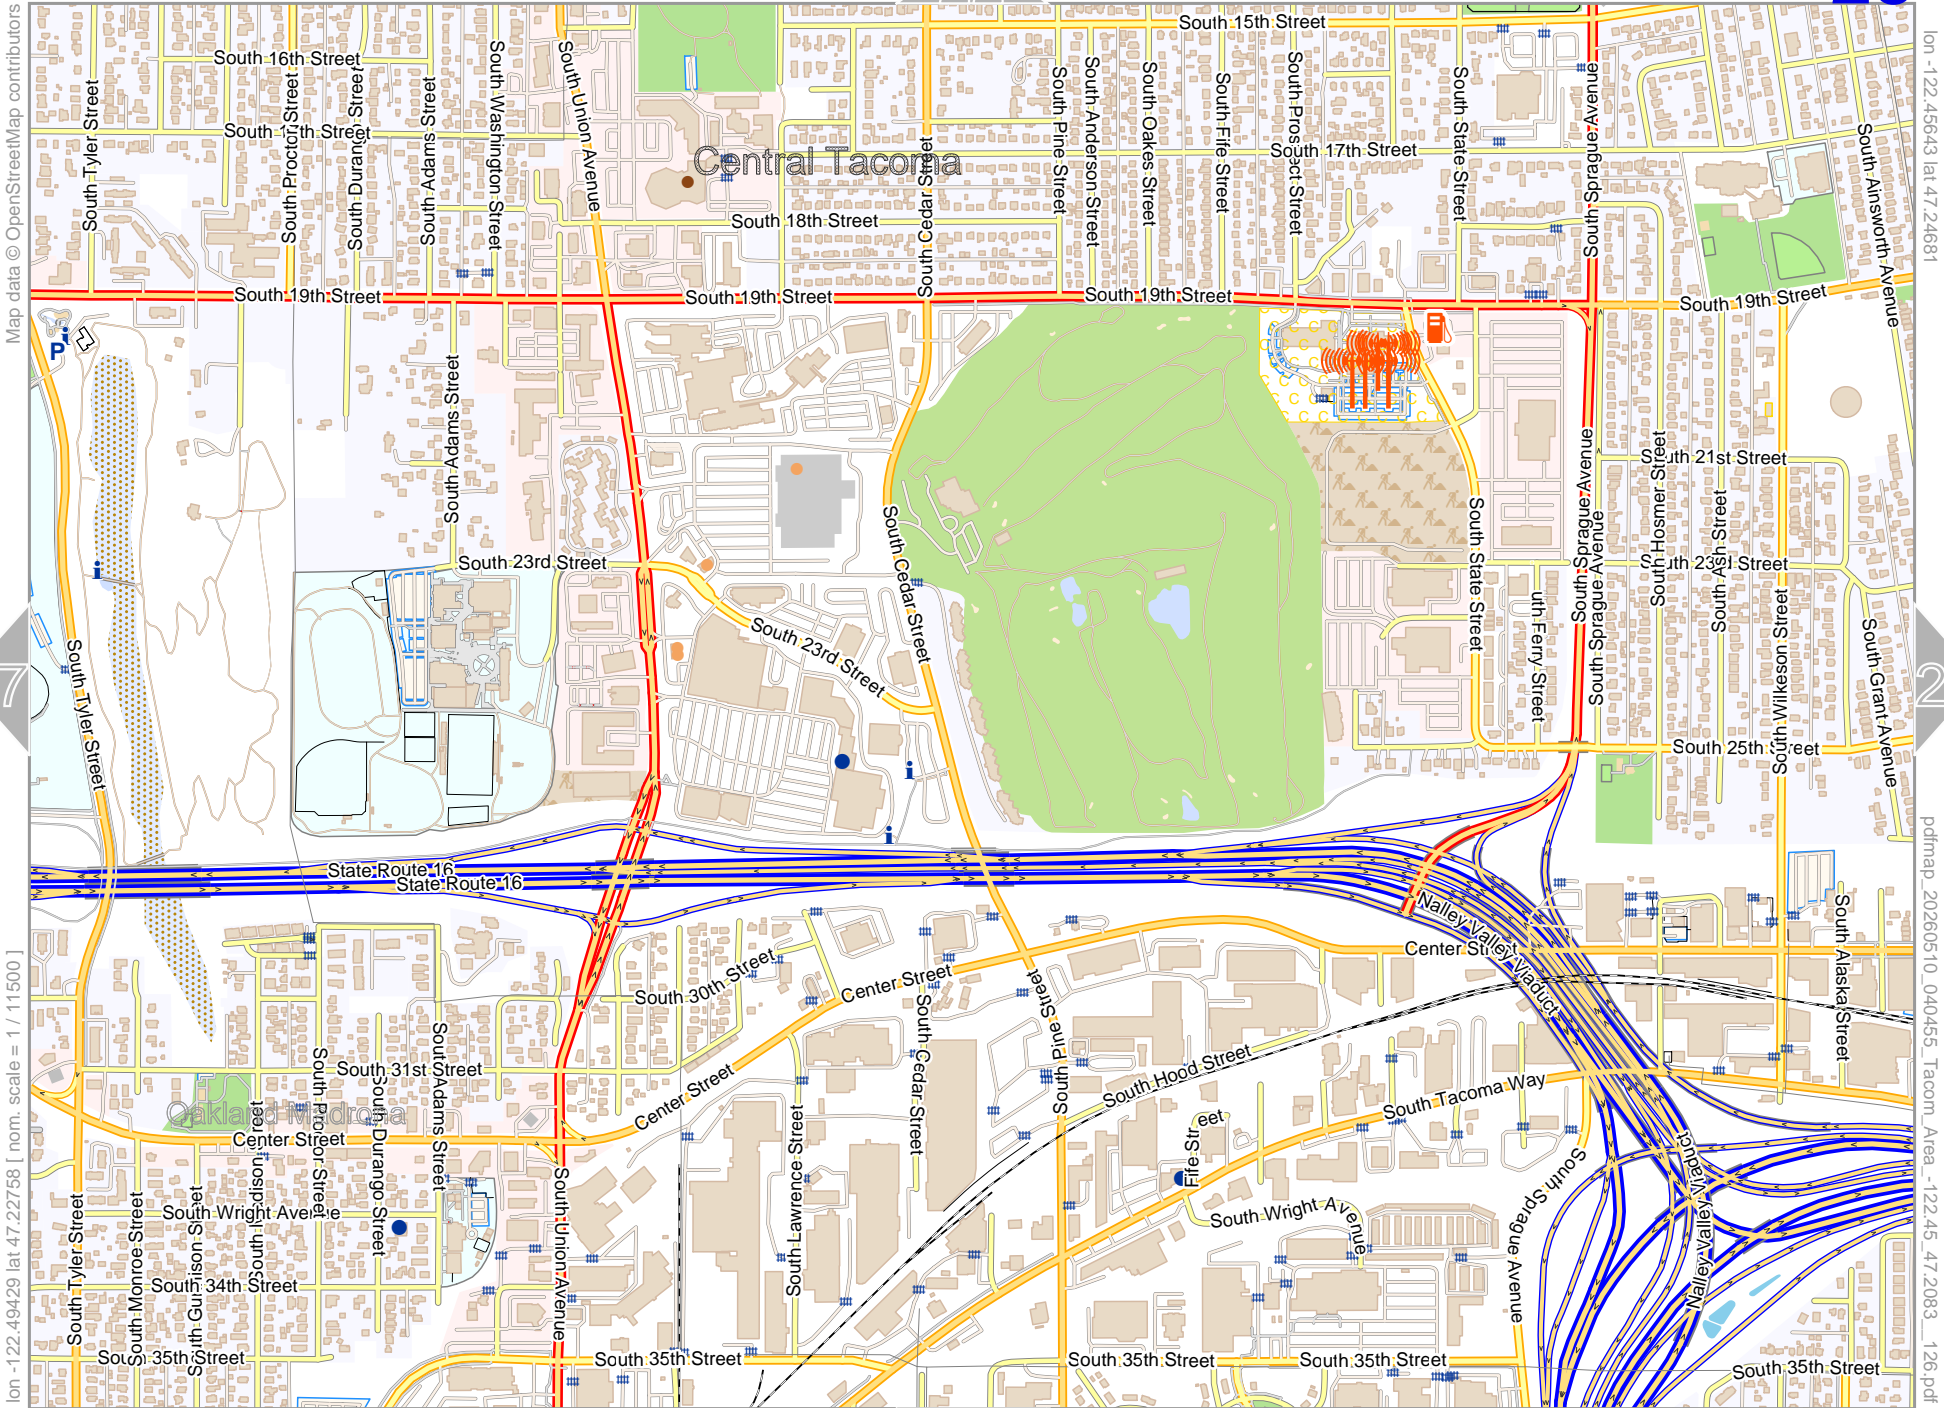

pdfmap_20260510_040455_Tacom Area_-122.45_47.2033_126.pdf

26

28

lon -122.53215 lat 47.22758 [nom. scale = 1 / 115000]

33

0 100 m 1200 m

Tacom Area

Map data © OpenStreetMap contributors