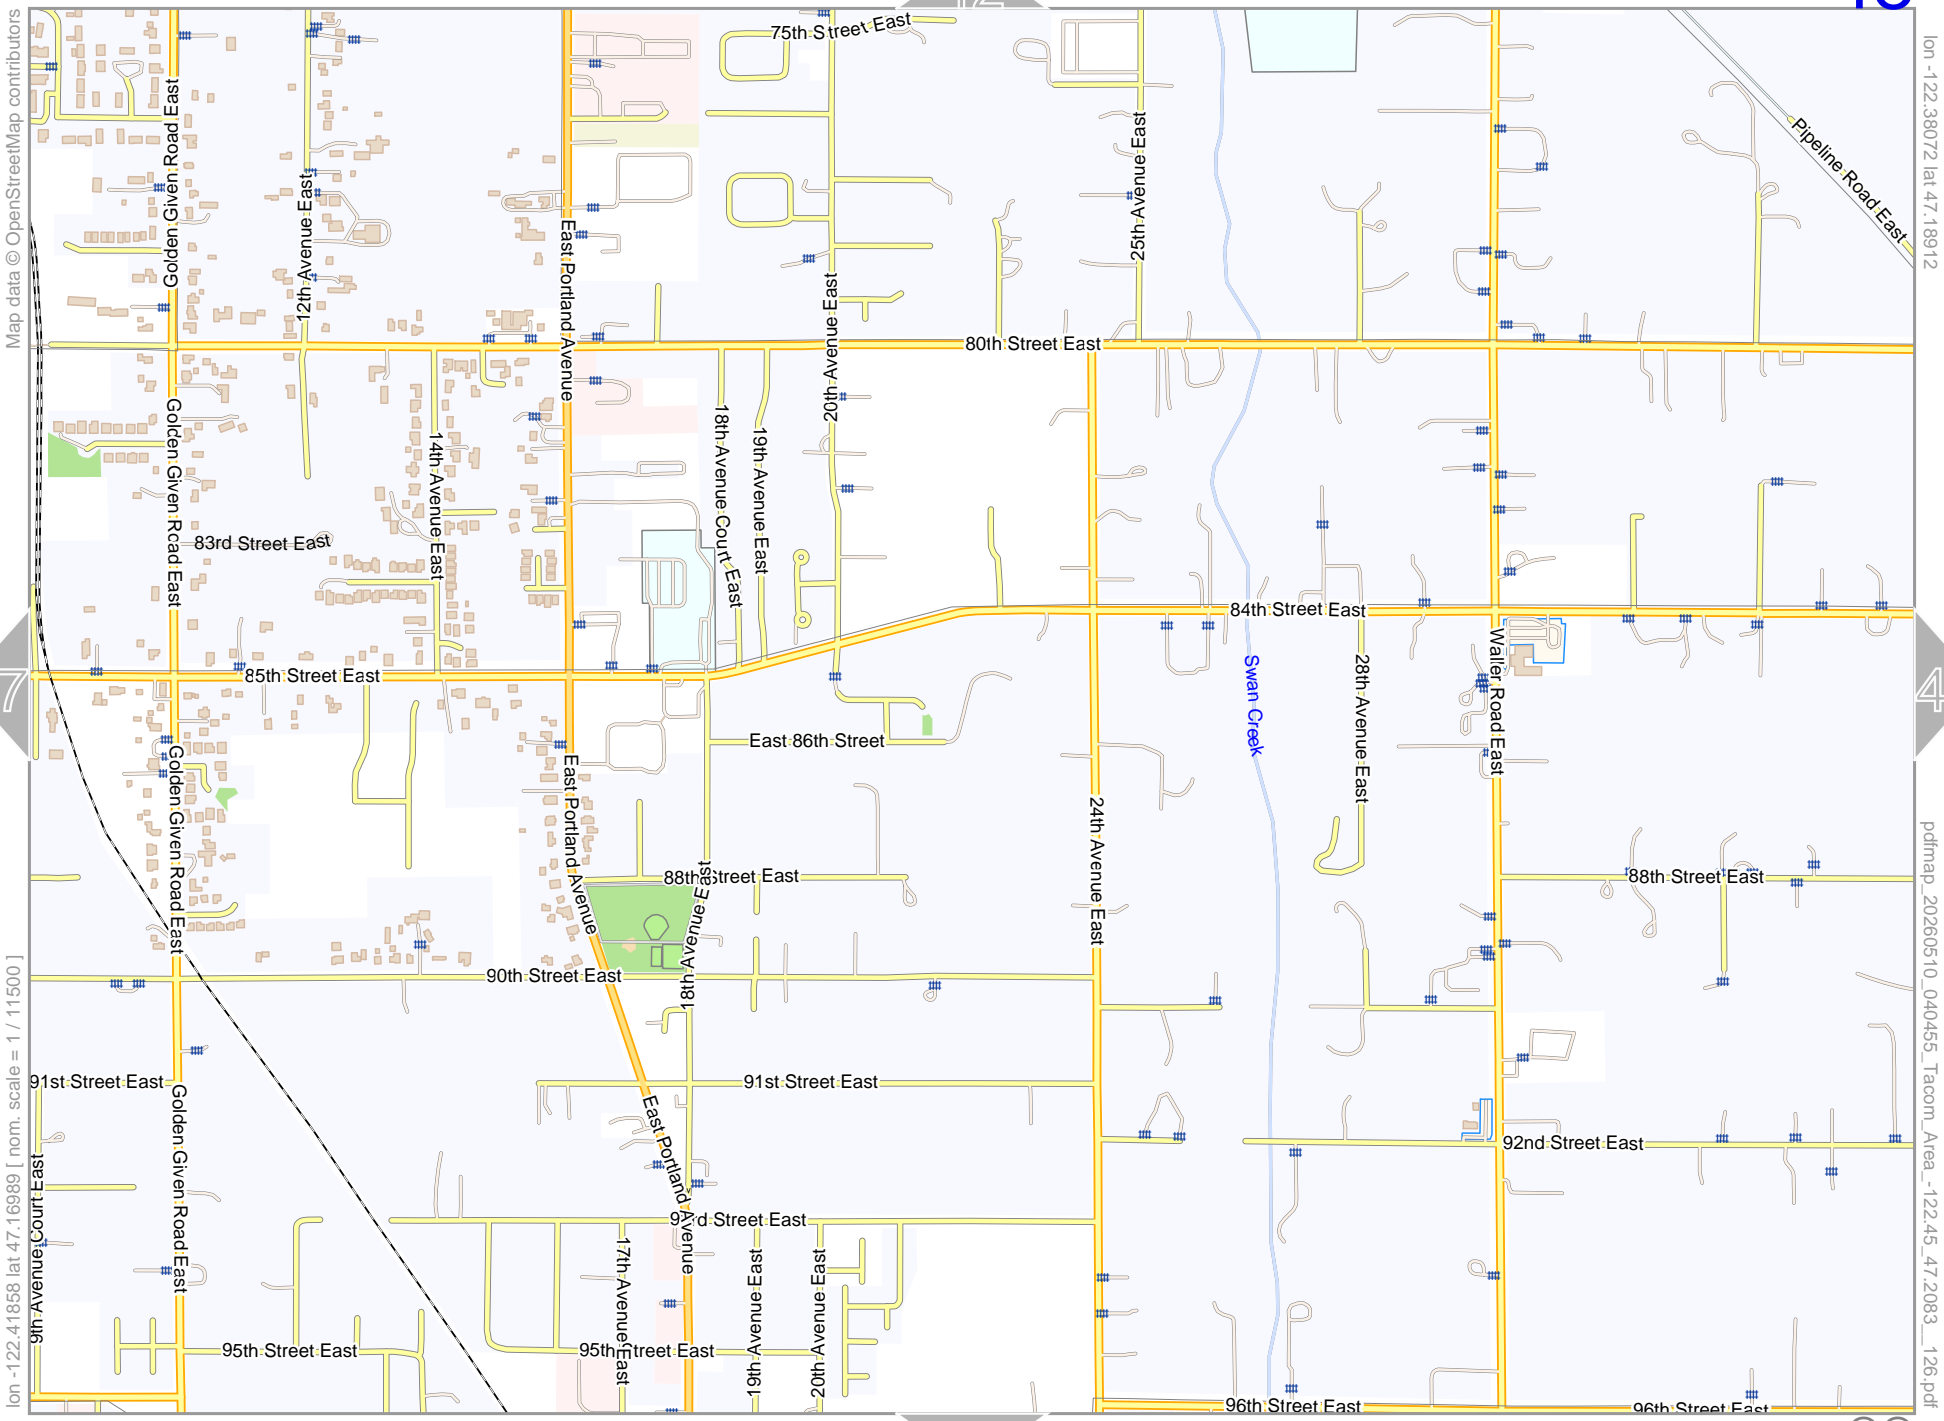

pdfmap_20260510_040455_Tacom_Area_-122.45_47.2083_126.pdf

0 100 m 1200 m

Tacom Area

42

49

54

Map data © OpenStreetMap contributors

lon -122.38072 lat 47.16912