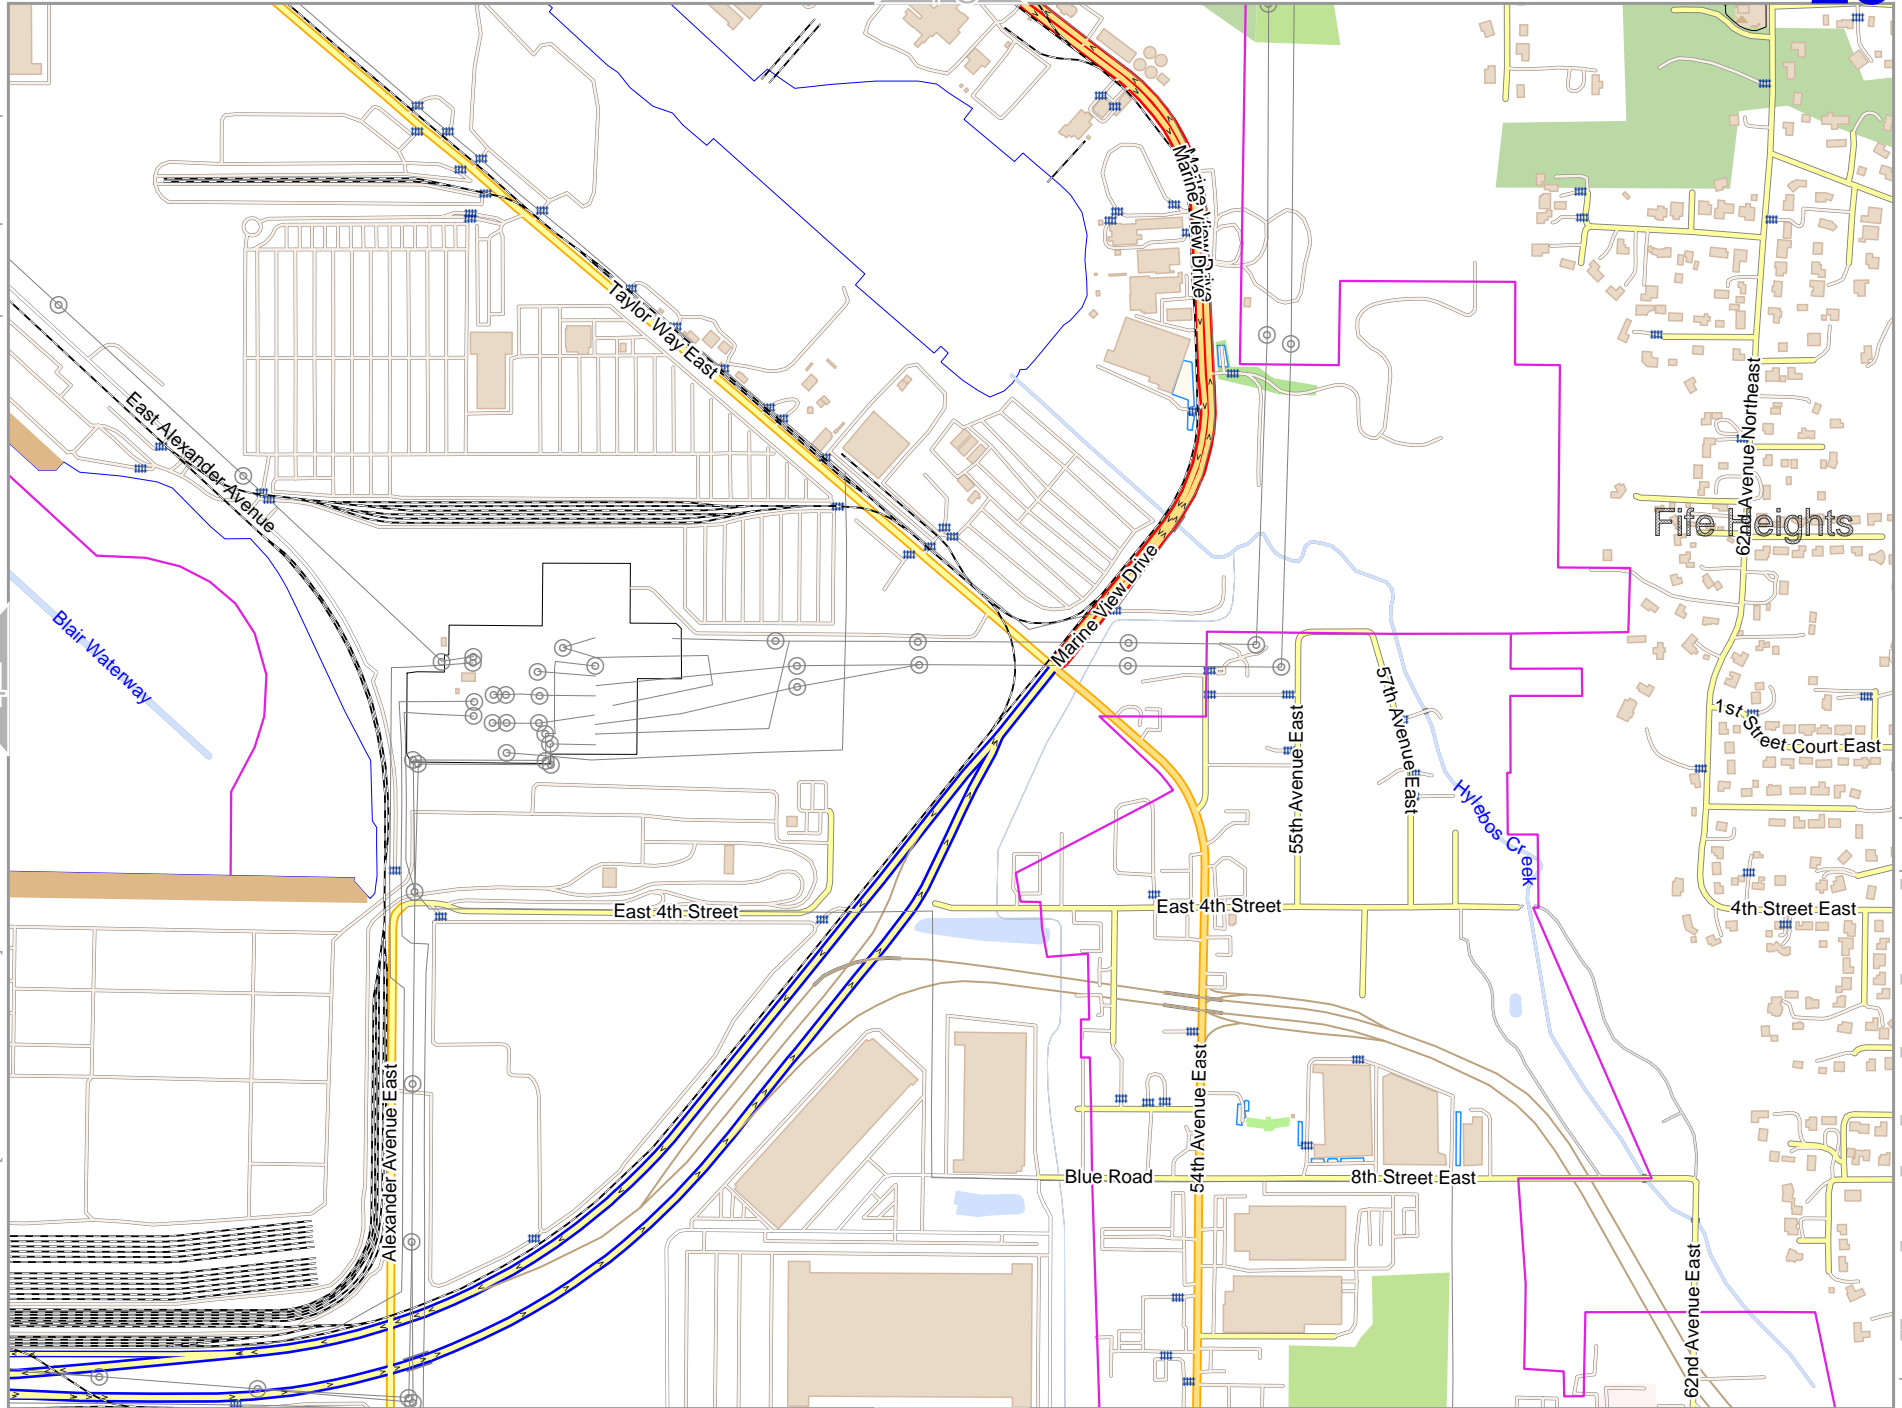

Tacom Area

19

24

31

Map data © OpenStreetMap contributors

lon -122.34286 lat 47.26604

lon -122.38072 lat 47.24681 [nom. scale = 1 / 11500]

pdfmap_20260510_040455_Tacom_Area_-122.45_47.2083_126.pdf