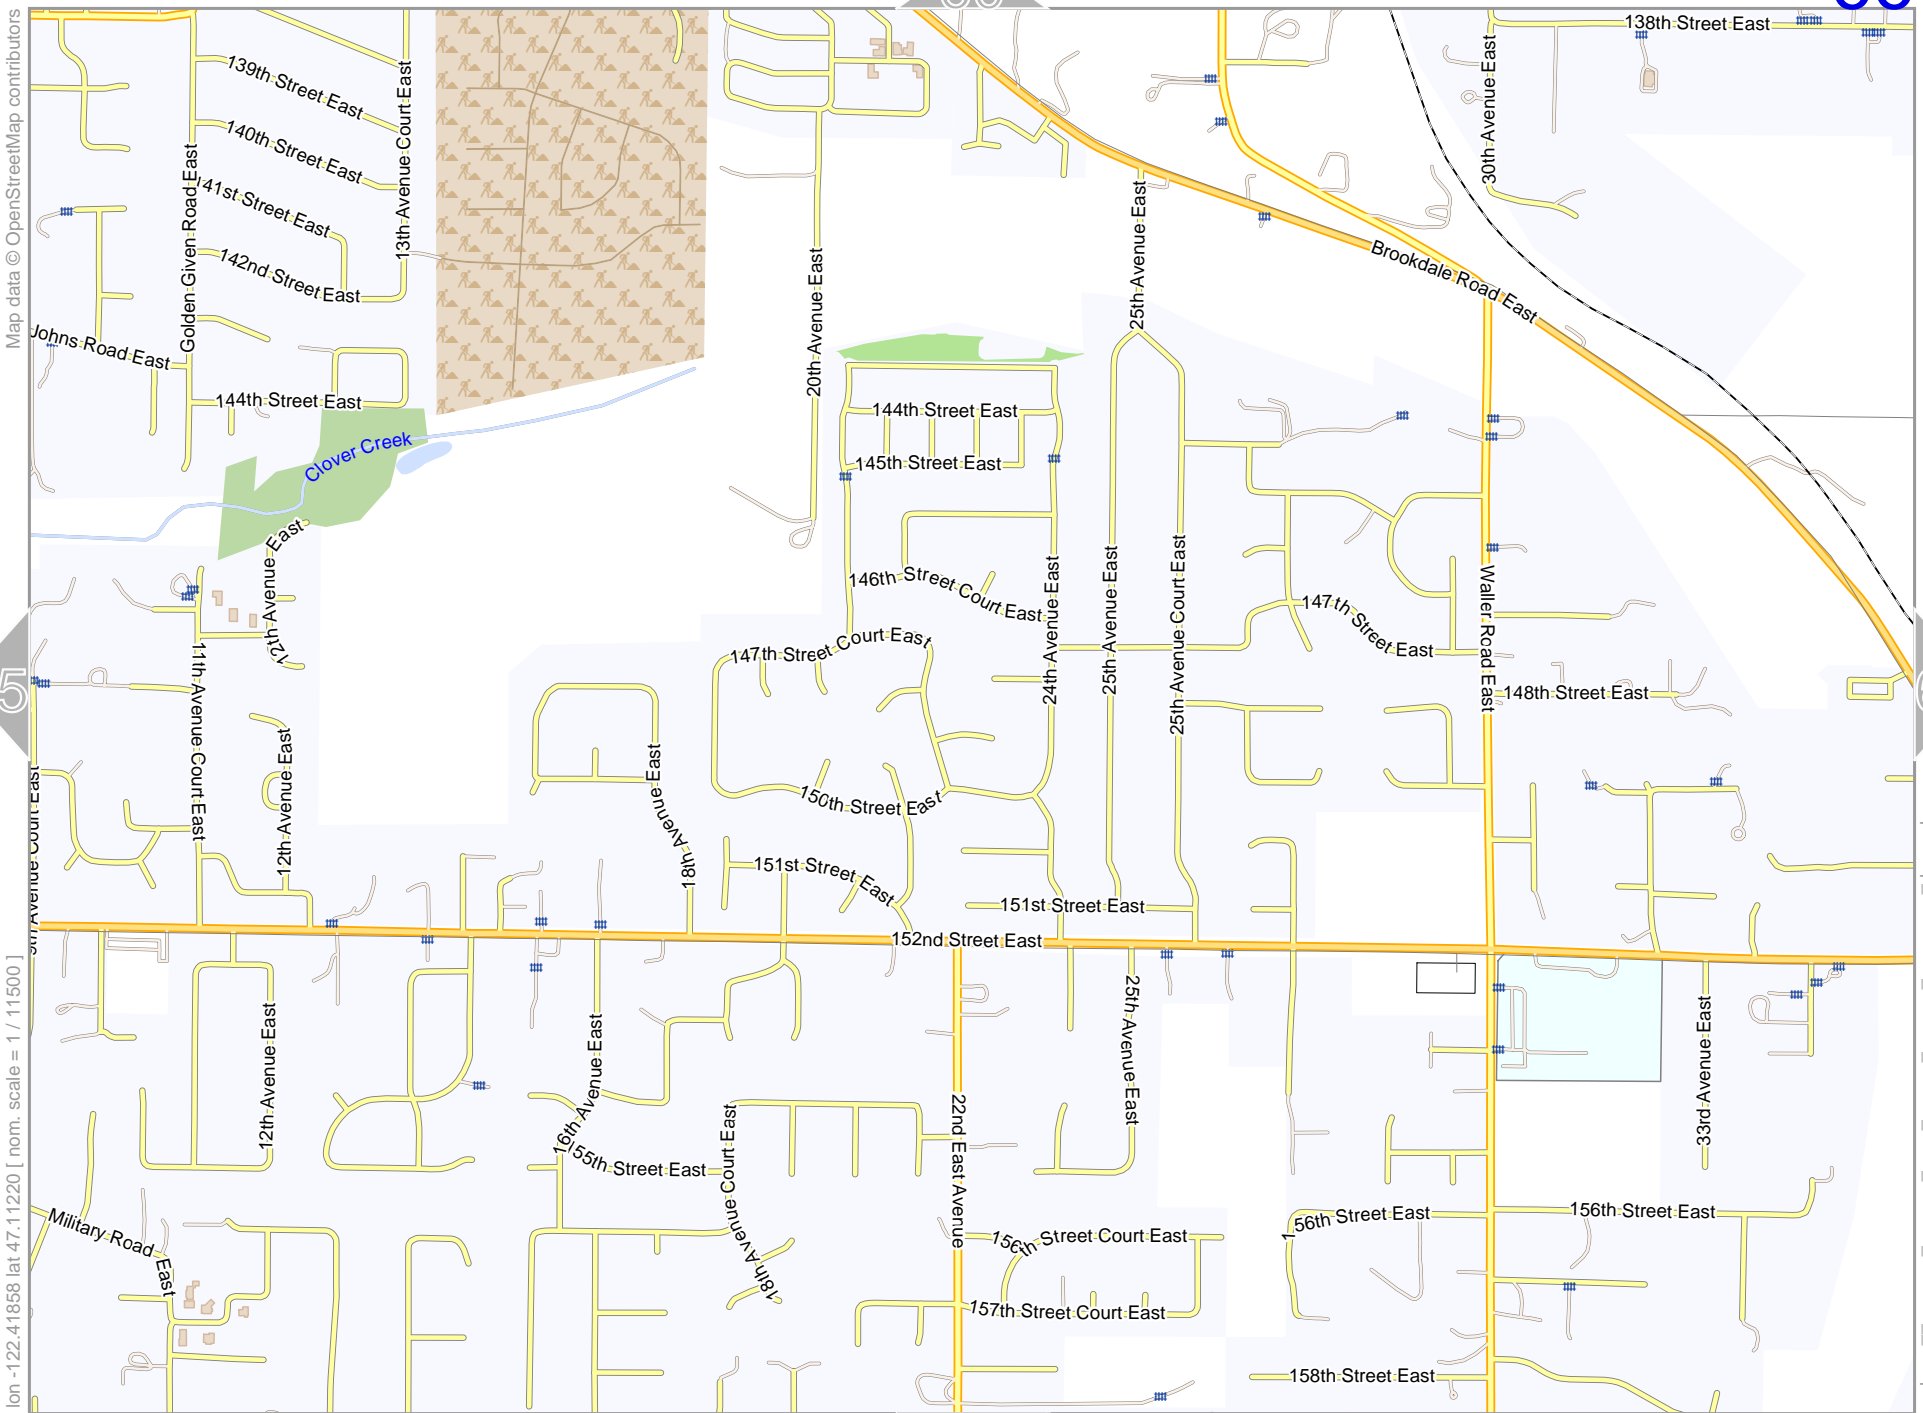

Tacom Area

60

lon -122.38072 lat 47.13143

65

67

lon -122.41858 lat 47.11220 [nom. scale = 1 / 115000]

pdfmap_20260510_040455_Tacoma_Area_-122.45_47.2083_126.pdf

72