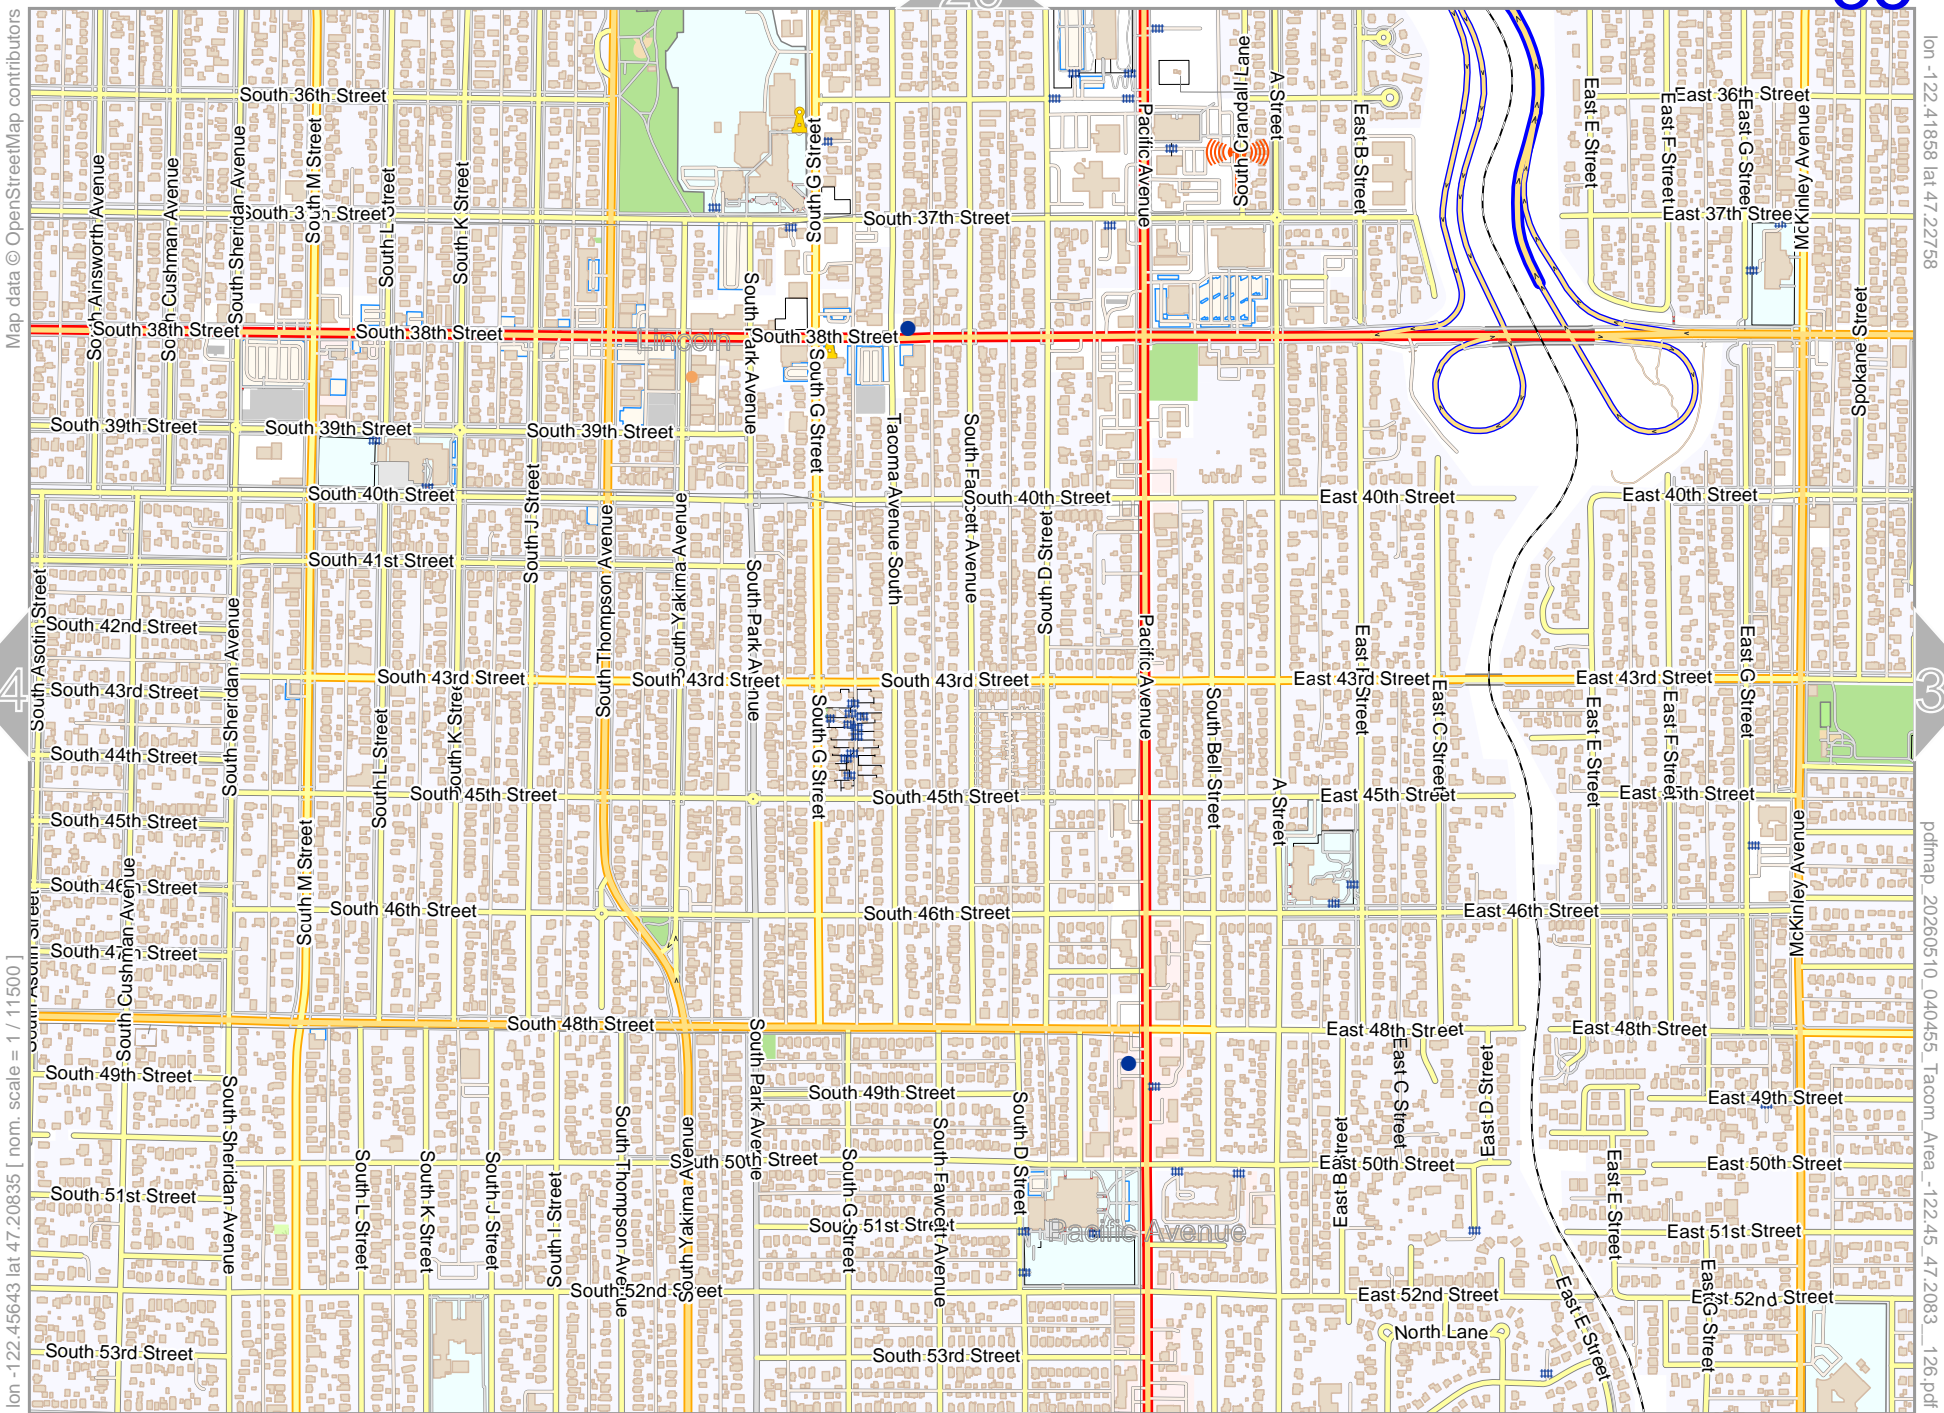

lon -122.53215 lat 47.22758

pdfmap_20260510_040455_Tacom_Area_-122.45_47.2083_-126.pdf

lon -122.57001 lat 47.20835 [nom. scale = 1 / 115000]

Tacom Area

Map data © OpenStreetMap contributors

lon -122.49429 lat 47.22758

pdfmap_20260510_040455_Tacom_Area_-122.45_47.2083_126.pdf

lon -122.53215 lat 47.20835 [nom. scale = 1 / 115000]

Tacom Area

Map data © OpenStreetMap contributors

lon -122.49429 lat 47.20835 [nom. scale = 1 / 11500]

lon -122.45643 lat 47.22758

pdfmap_20260510_040455_Tacom Area_-122.45_47.2083_126.pdf

Tacom Area

Map data © OpenStreetMap contributors

lon -122.41858 lat 47.22758

lon -122.45643 lat 47.20835 [nom. scale = 1 / 115000]