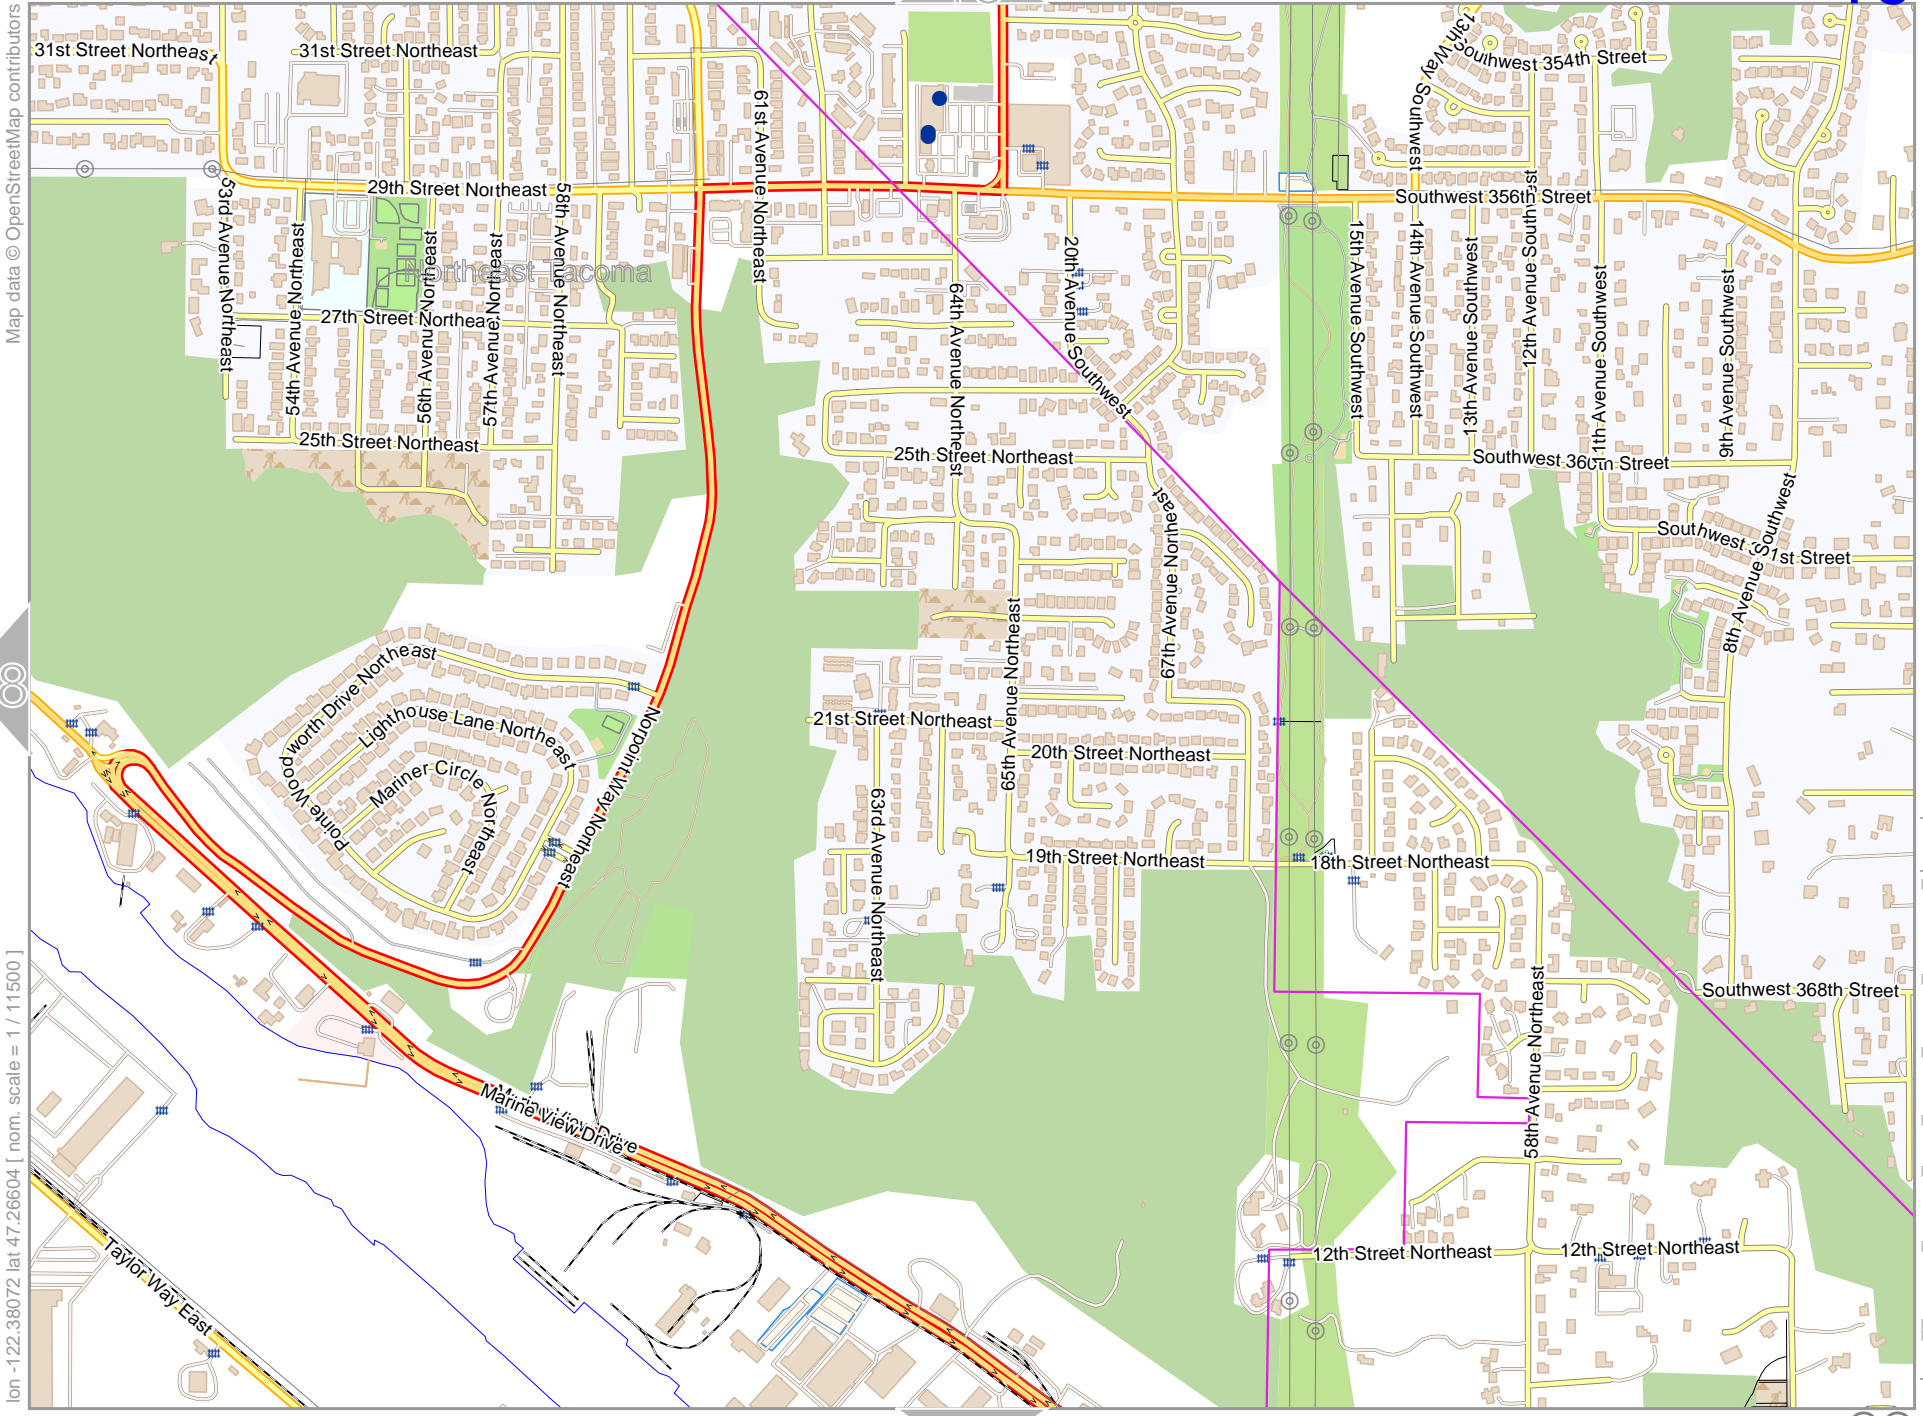

Tacom Area

Map data © OpenStreetMap contributors

lon -122.34286 lat 47.26527

pdfmap_20260510_040455_Tacom_Area_-122.45_47.2083_126.pdf

lon -122.38072 lat 47.26604 [nom. scale = 1 / 115000]