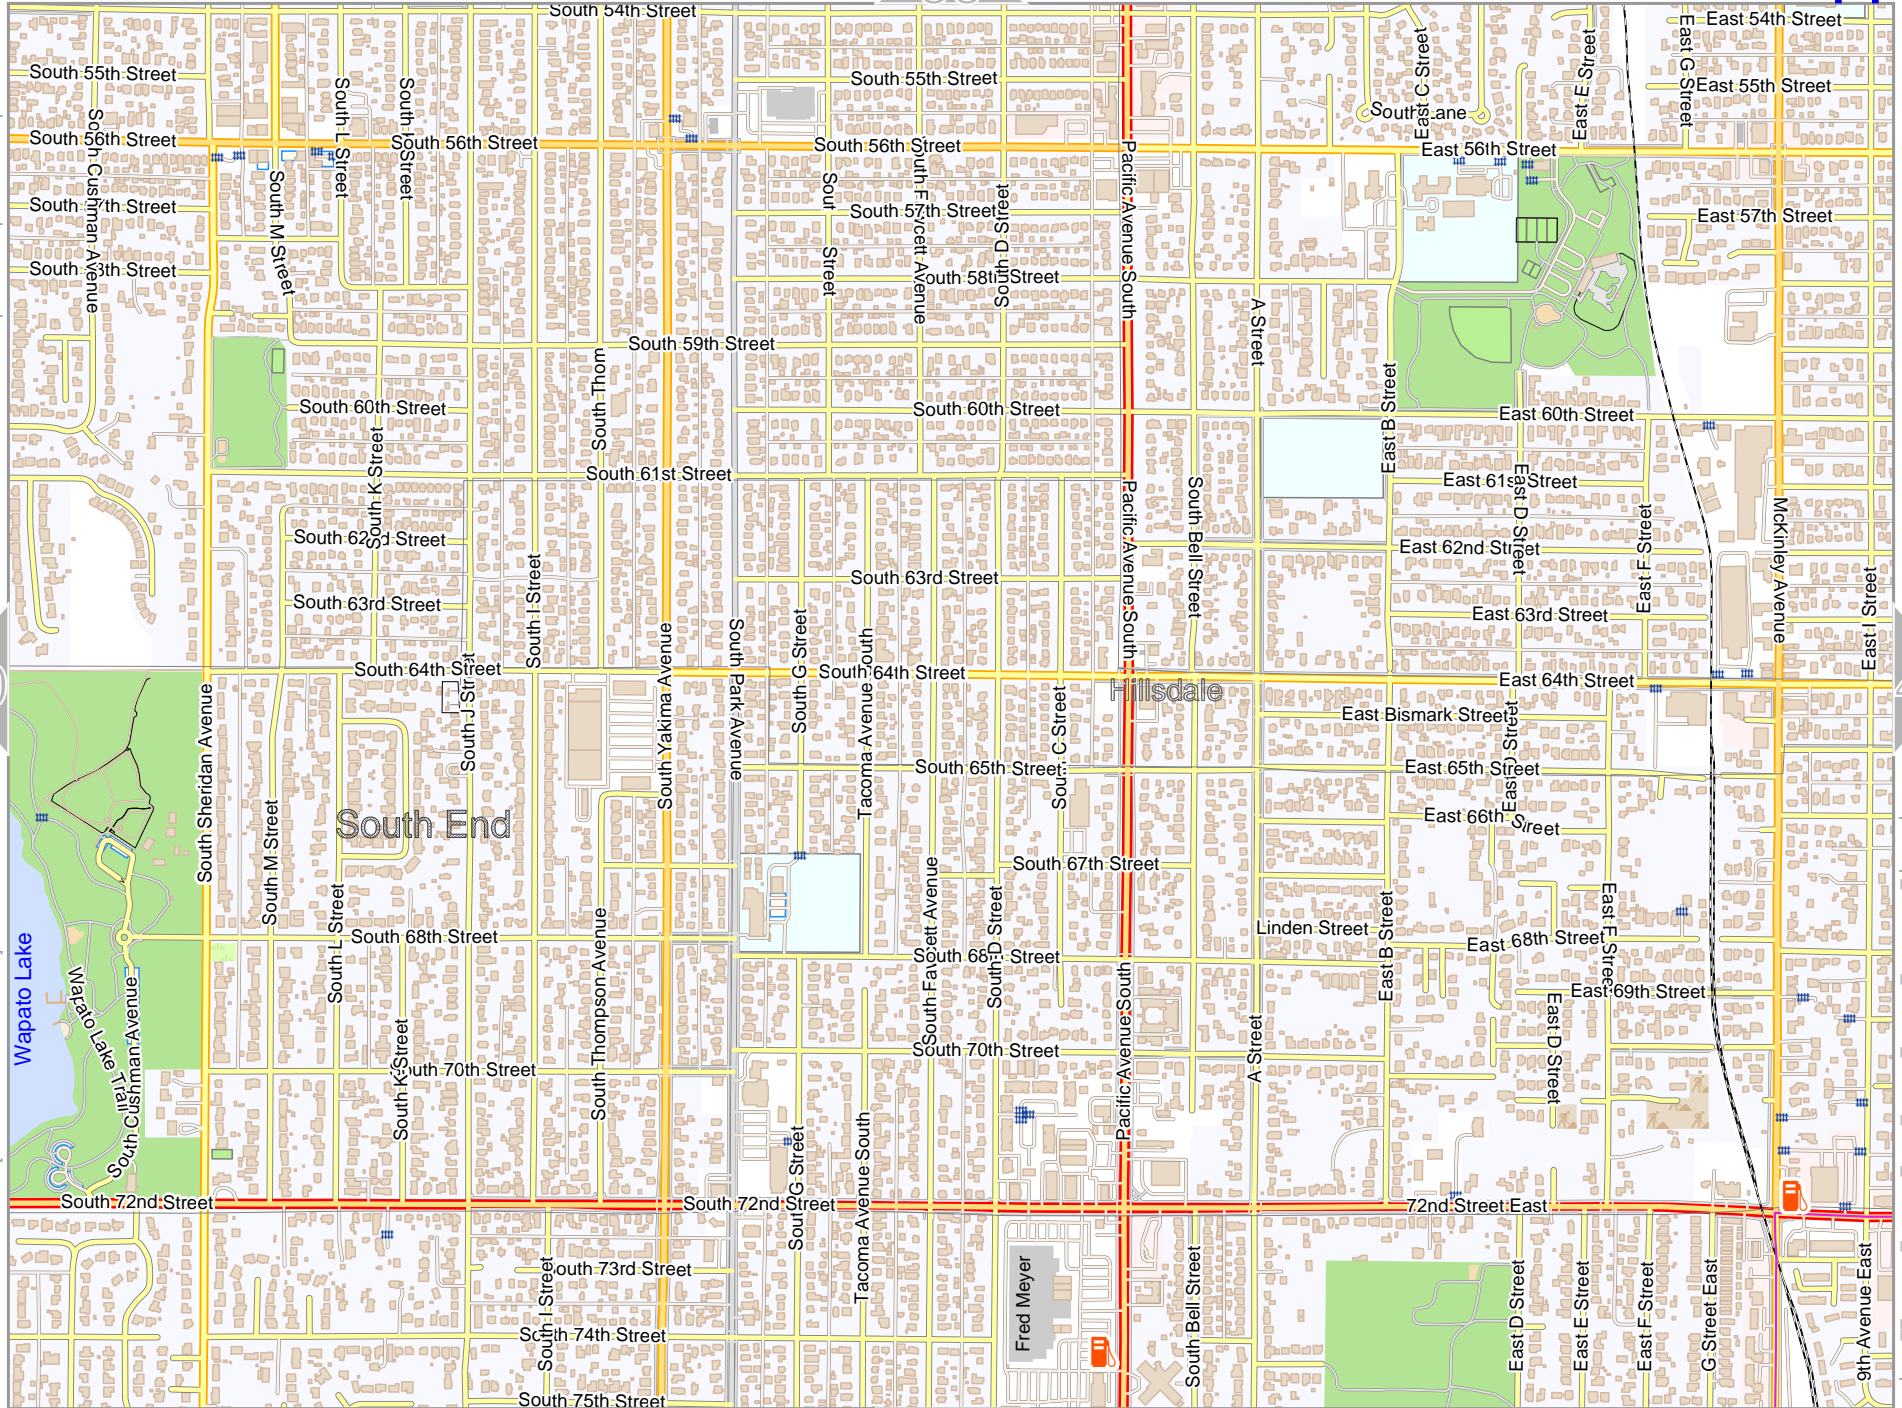

lon -122.49429 lat 47.18912 [nom. scale = 1 / 115000]

lon -122.45643 lat 47.20835

pdfmap_20260510_040455_Tacom_Area_-122.45_47.2083_126.pdf

Tacom Area

Map data © OpenStreetMap contributors

lon -122.41858 lat 47.20835