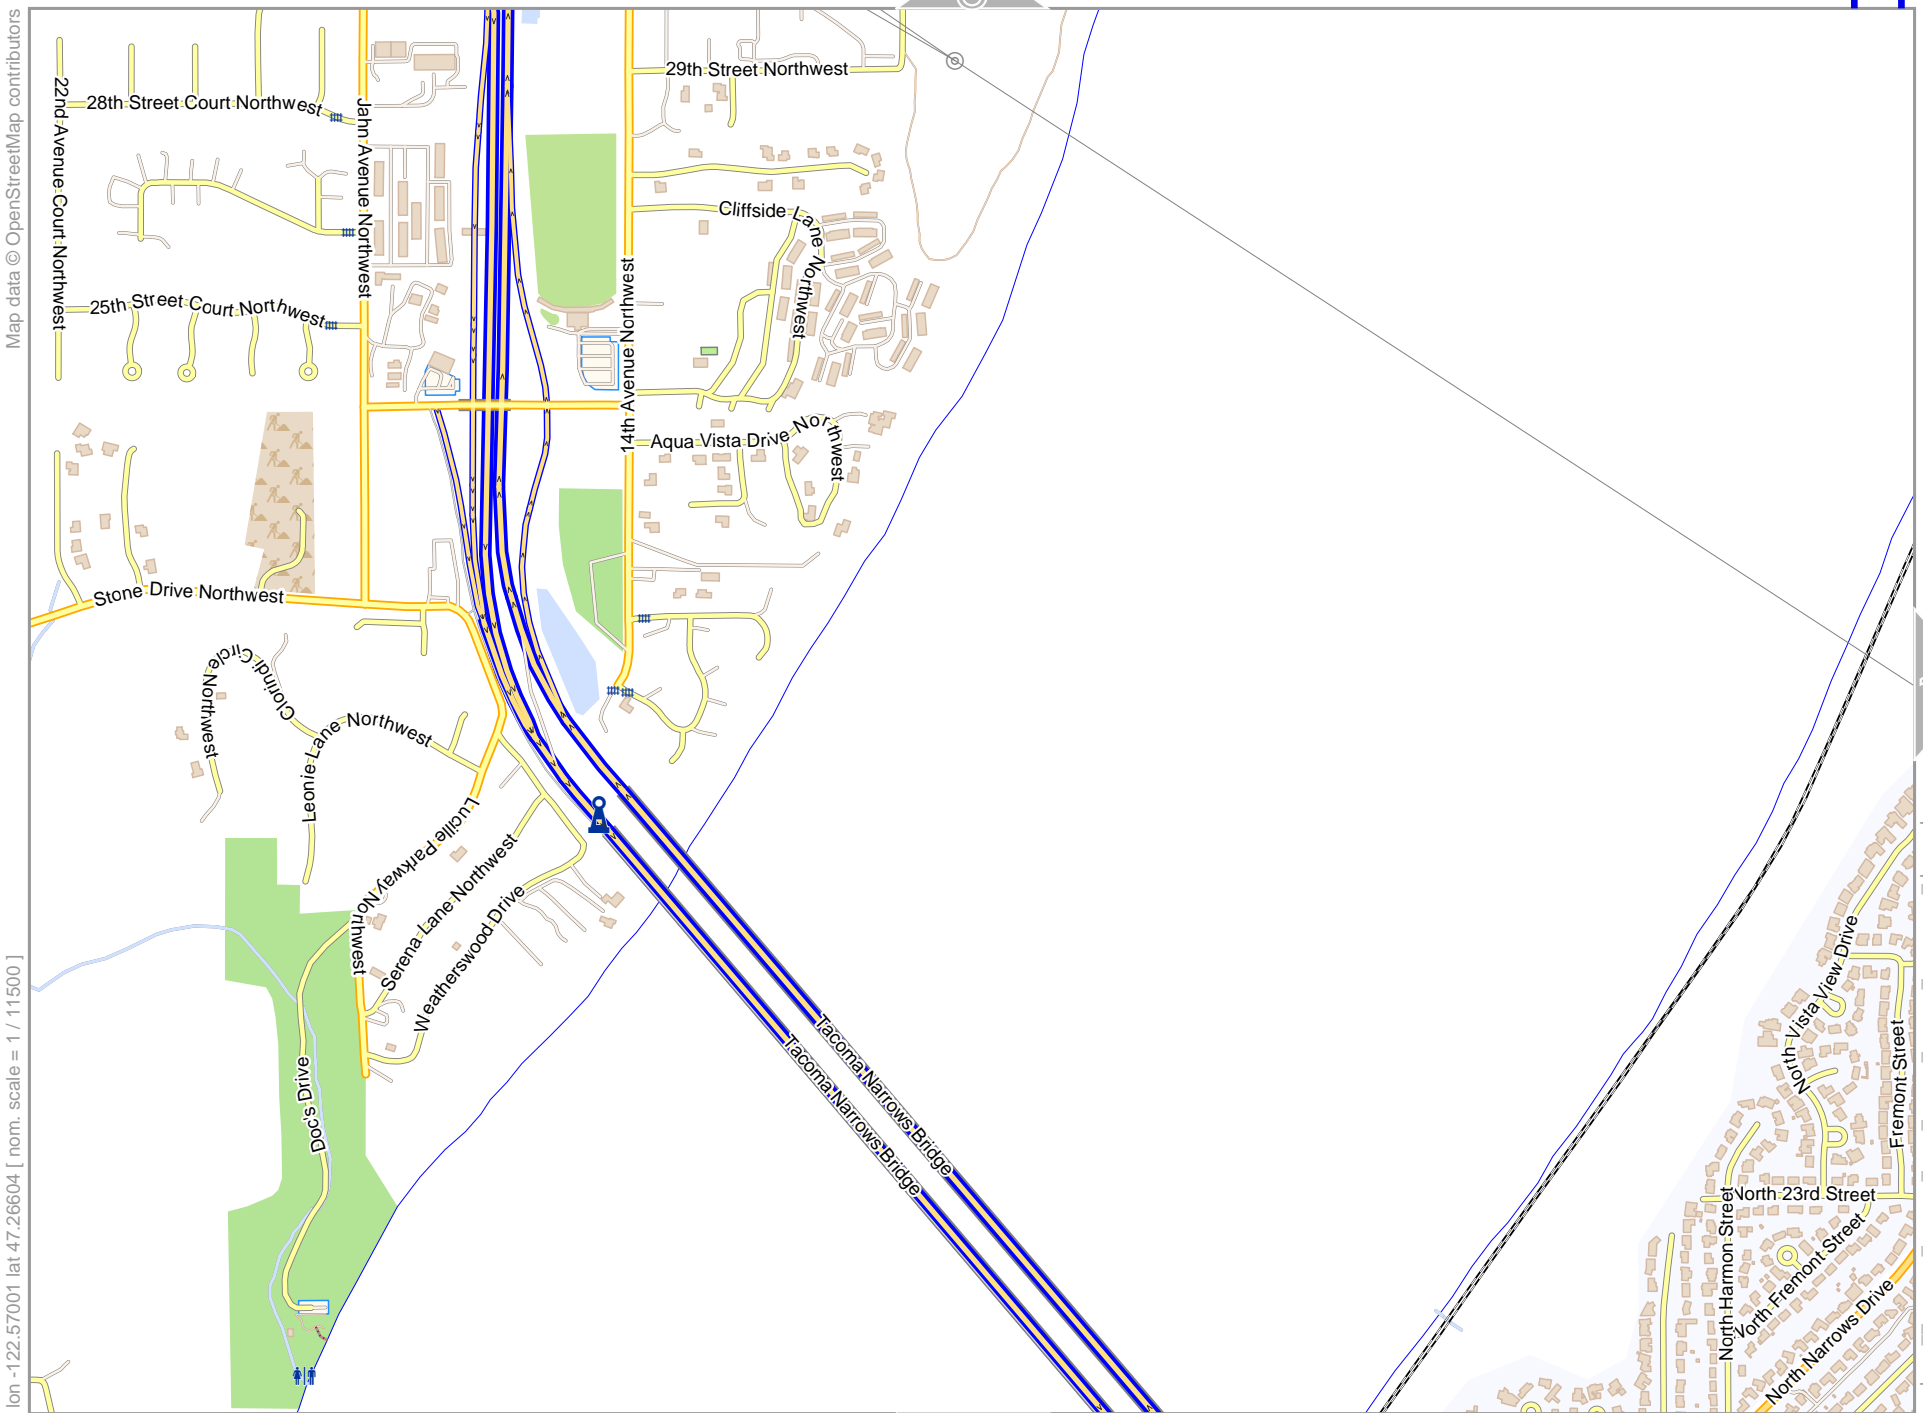

12

lon -122.38072 lat 47.28527 [nom. scale = 1 / 115000

pdfmap_20260510_040455_Tacom_Area_-122.45_47.2083_126.pdf

19

Tacom Area

8

Map data © OpenStreetMap contributors

lon -122.53215 lat 47.28527