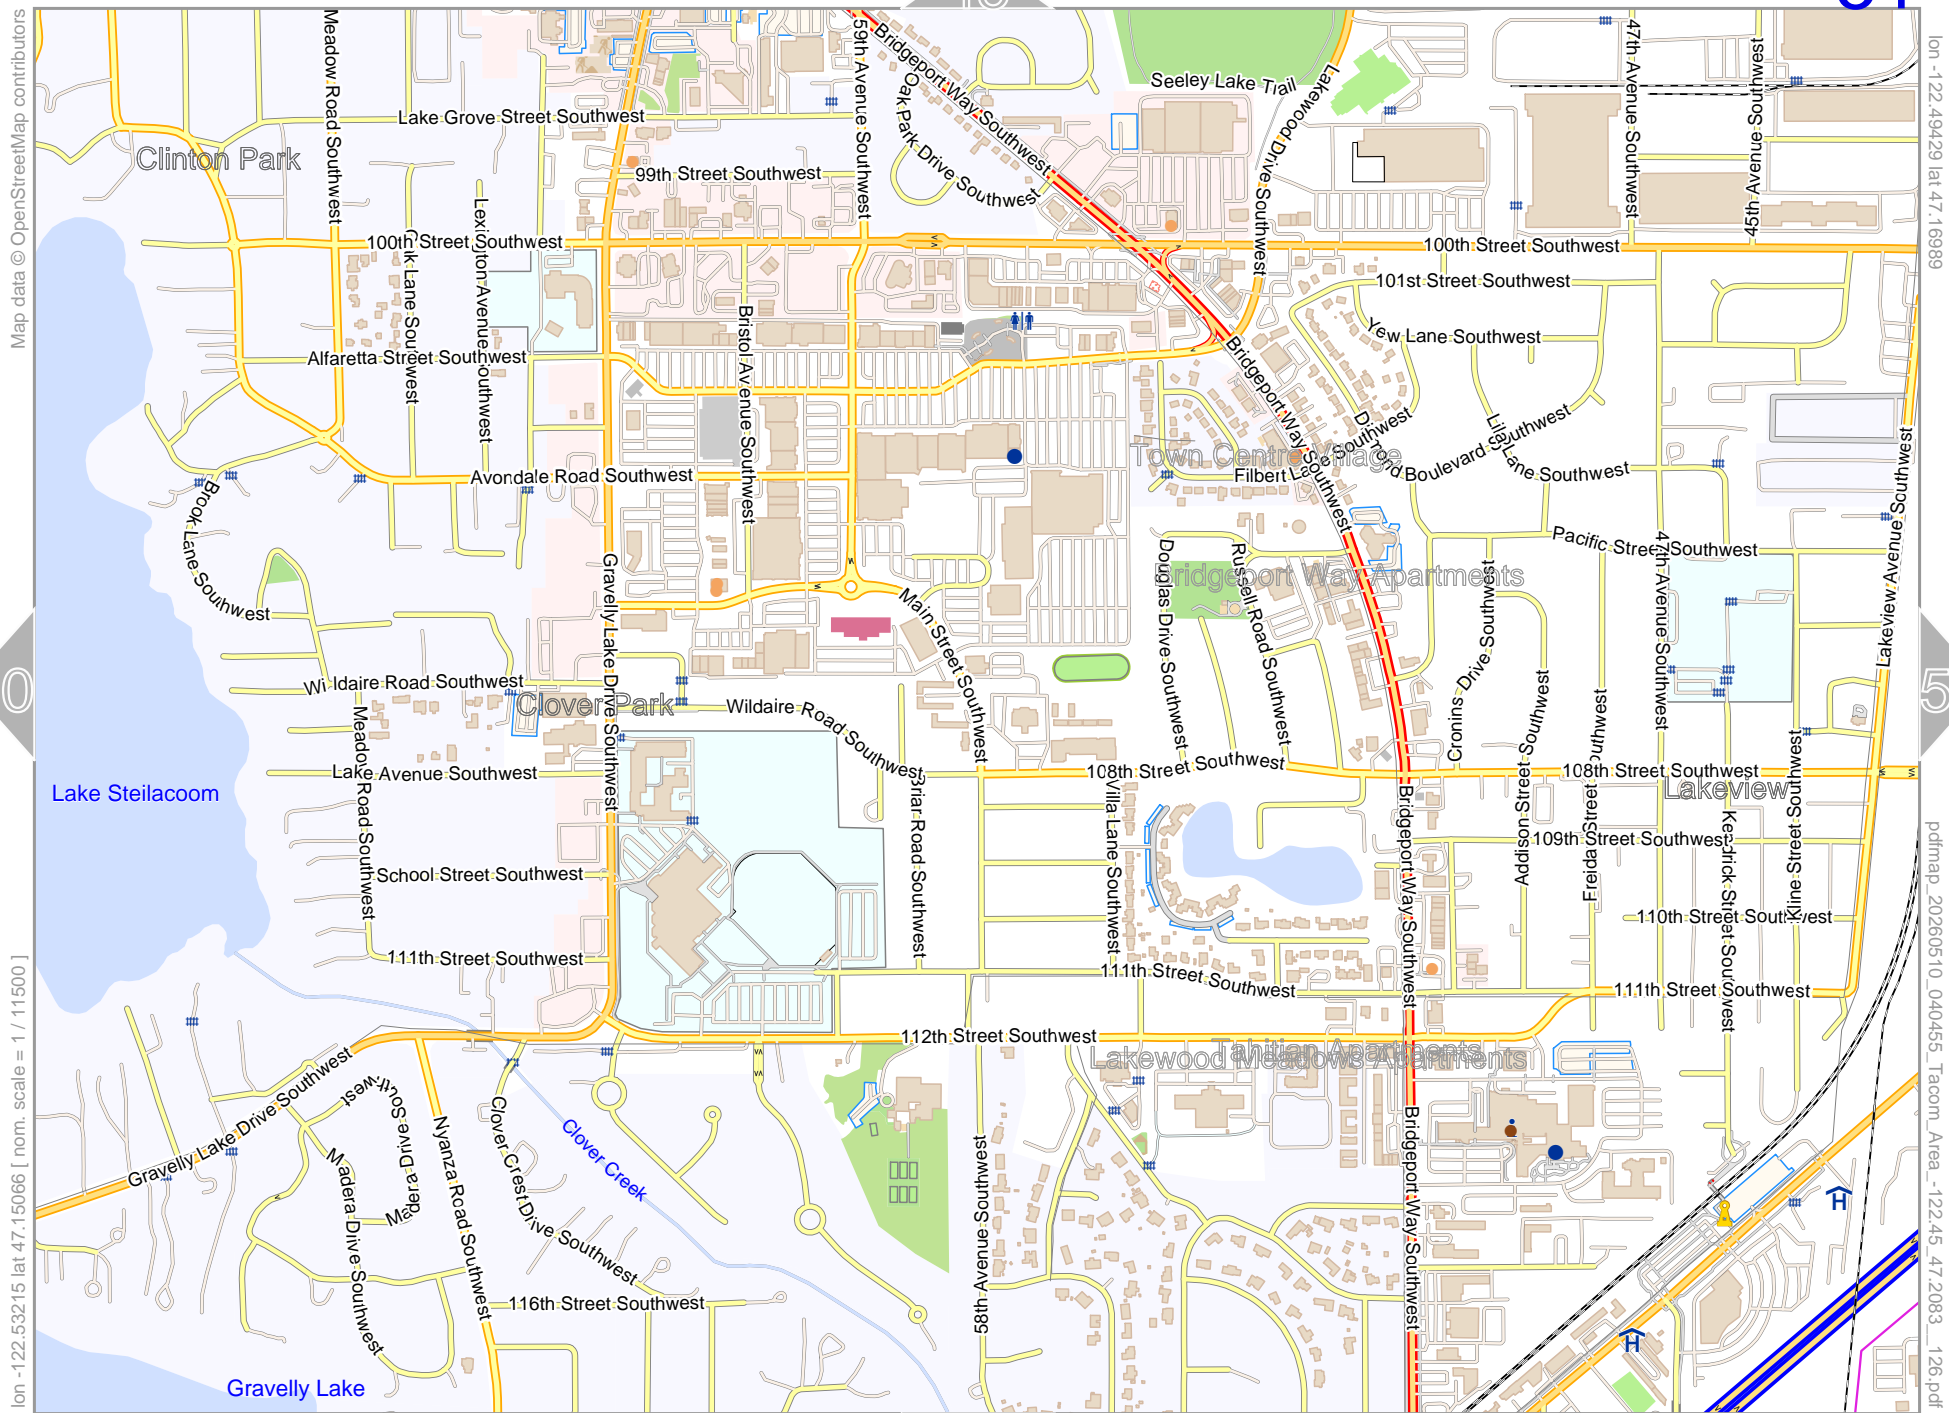

Tacom Area

Map data © OpenStreetMap contributors

lon -122.49429 lat 47.16989

lon -122.53215 lat 47.15066 [nom. scale = 1 / 11500]

pdfmap_20260510_040455_Tacoma_Area_-122.45_47.2093_126.pdf