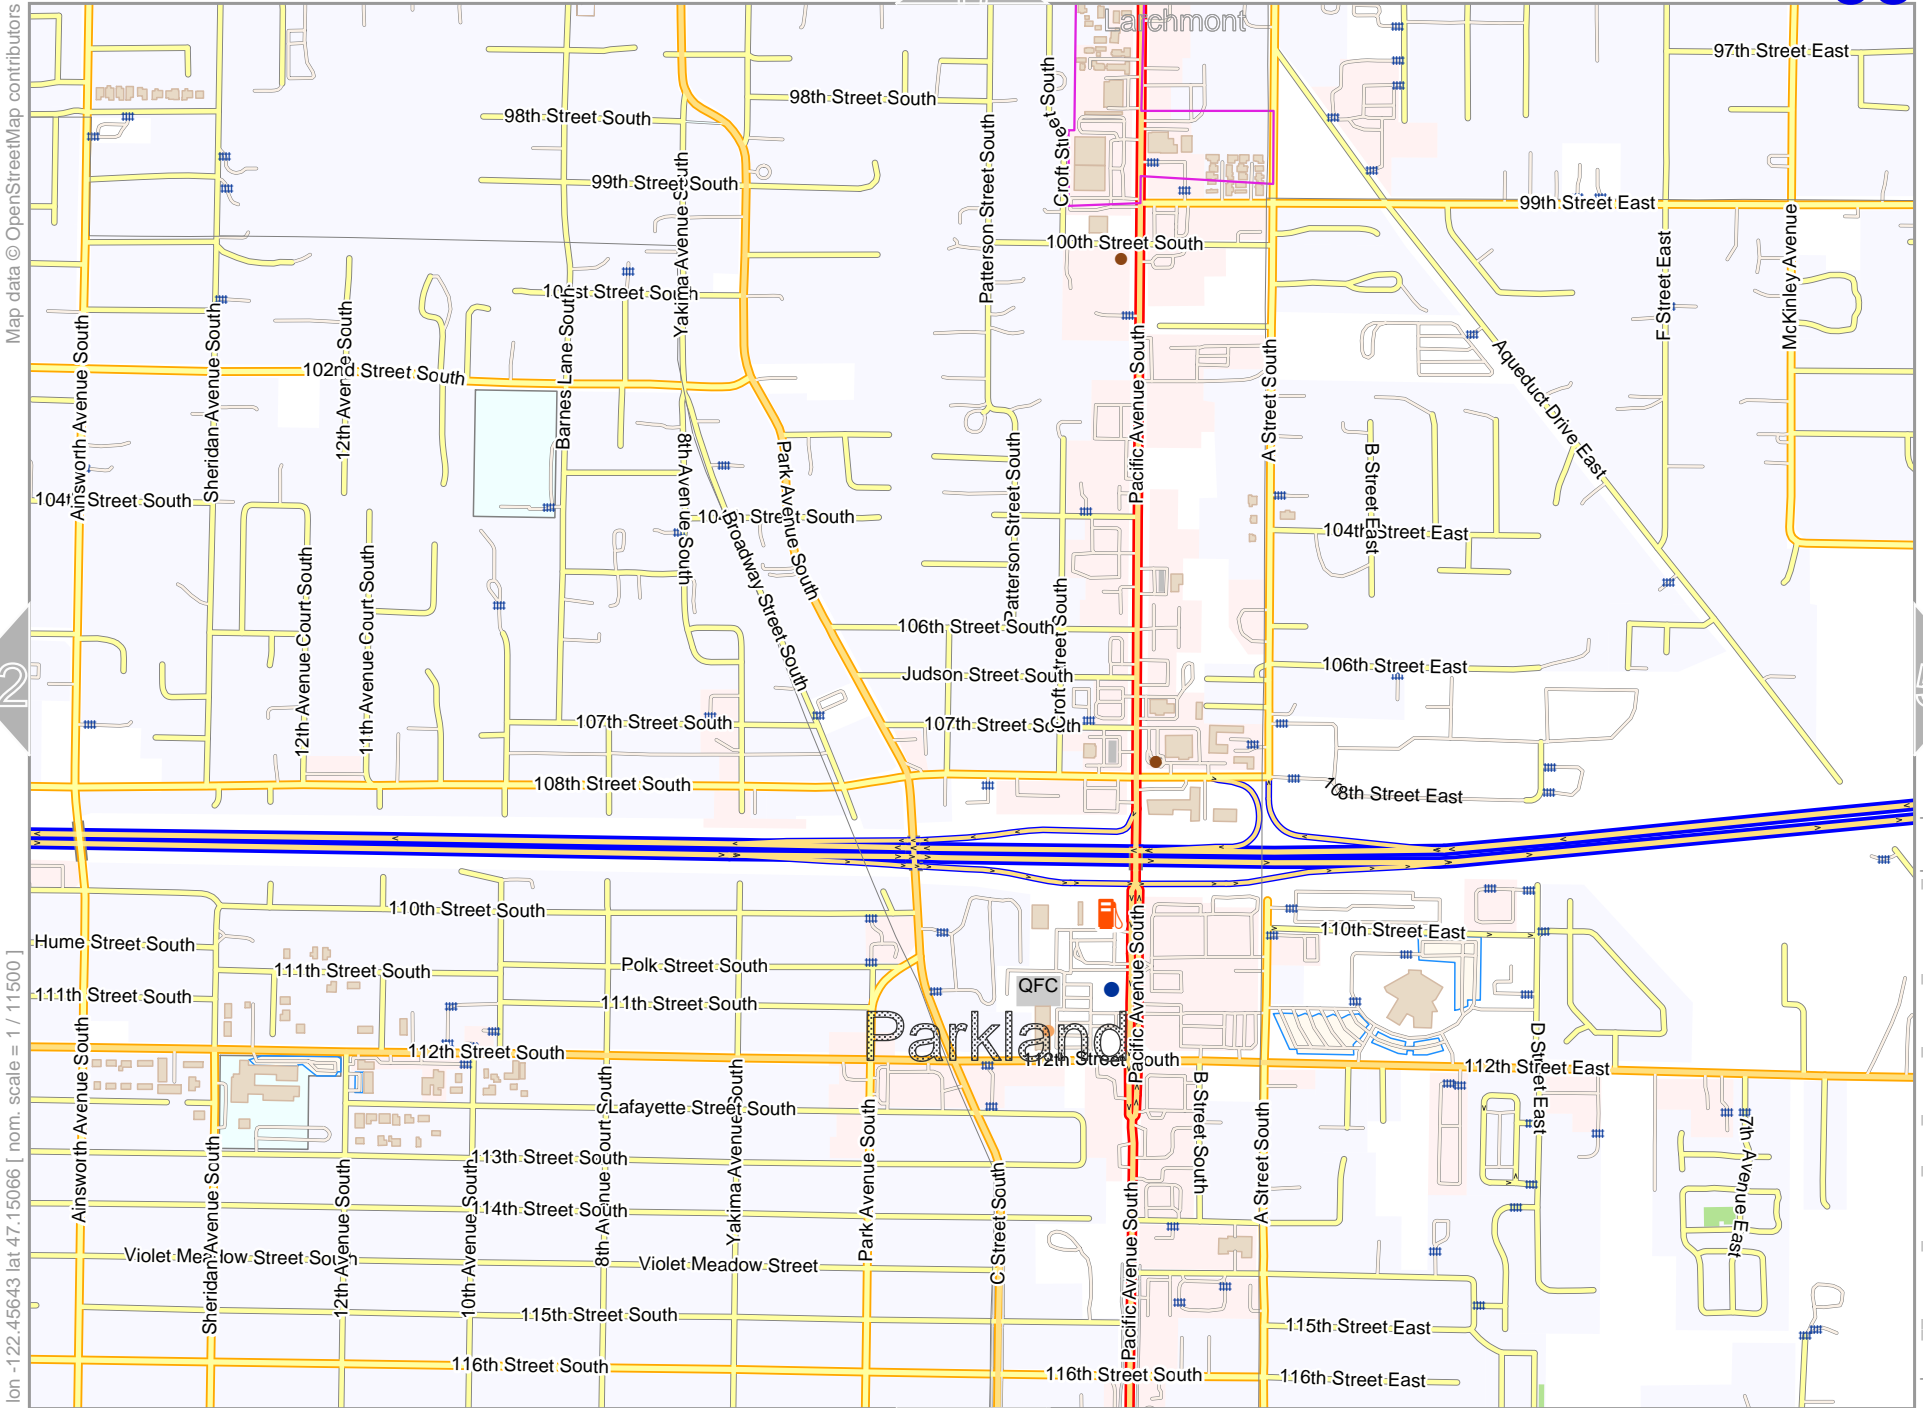

Tacom Area

Map data © OpenStreetMap contributors

lon -122.41858 lat 47.16989

lon -122.45643 lat 47.15066 [nom. scale = 1 / 11500]

pdfmap_20260510_040455_Tacom_Area_-122.45_47.2083_126.pdf