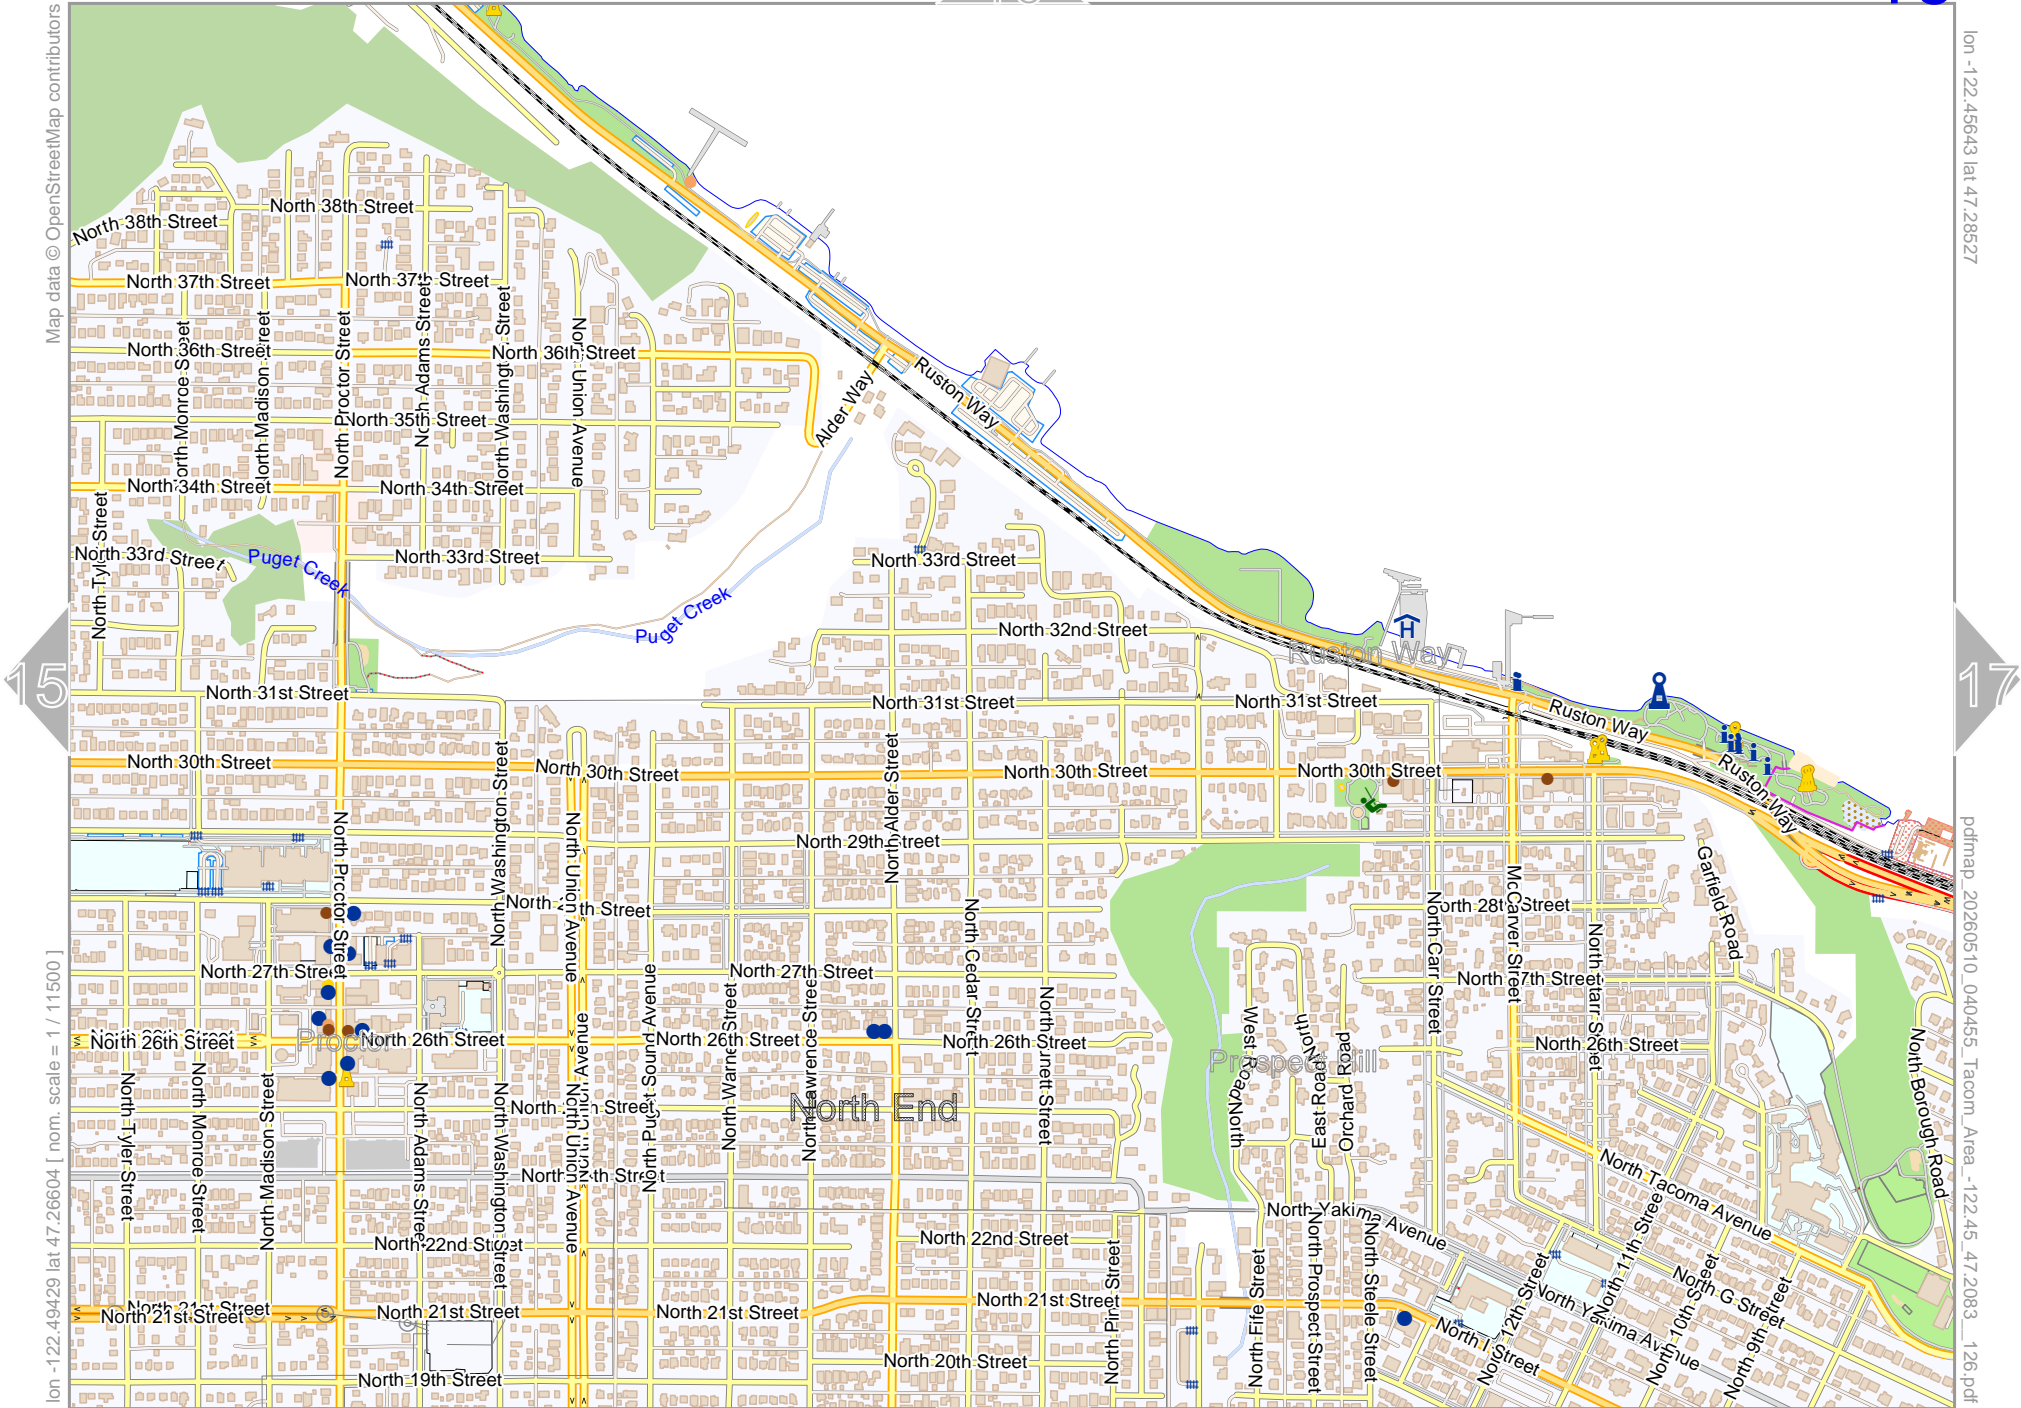

lon -122.49429 lat 47.26527

pdfmap_20260510_040455_Tacoma_Area_-122.45_47.2083_126.pdf

Tacom Area

10

Map data © OpenStreetMap contributors

lon -122.45643 lat 47.26527

lon -122.49429 lat 47.26604 [nom. scale = 1 / 11500]

pdfmap_20260510_040455_Tacom_Area_-122.45_47.2083_126.pdf

0 100 m 1200 m

22

Tacom Area

Map data © OpenStreetMap contributors

lon -122.41858 lat 47.28627

lon -122.45643 lat 47.26604 [nom. scale = 1 / 11500]

pdfmap_20260510_040455_Tacom Area_-122.45_47.2083_126.pdf