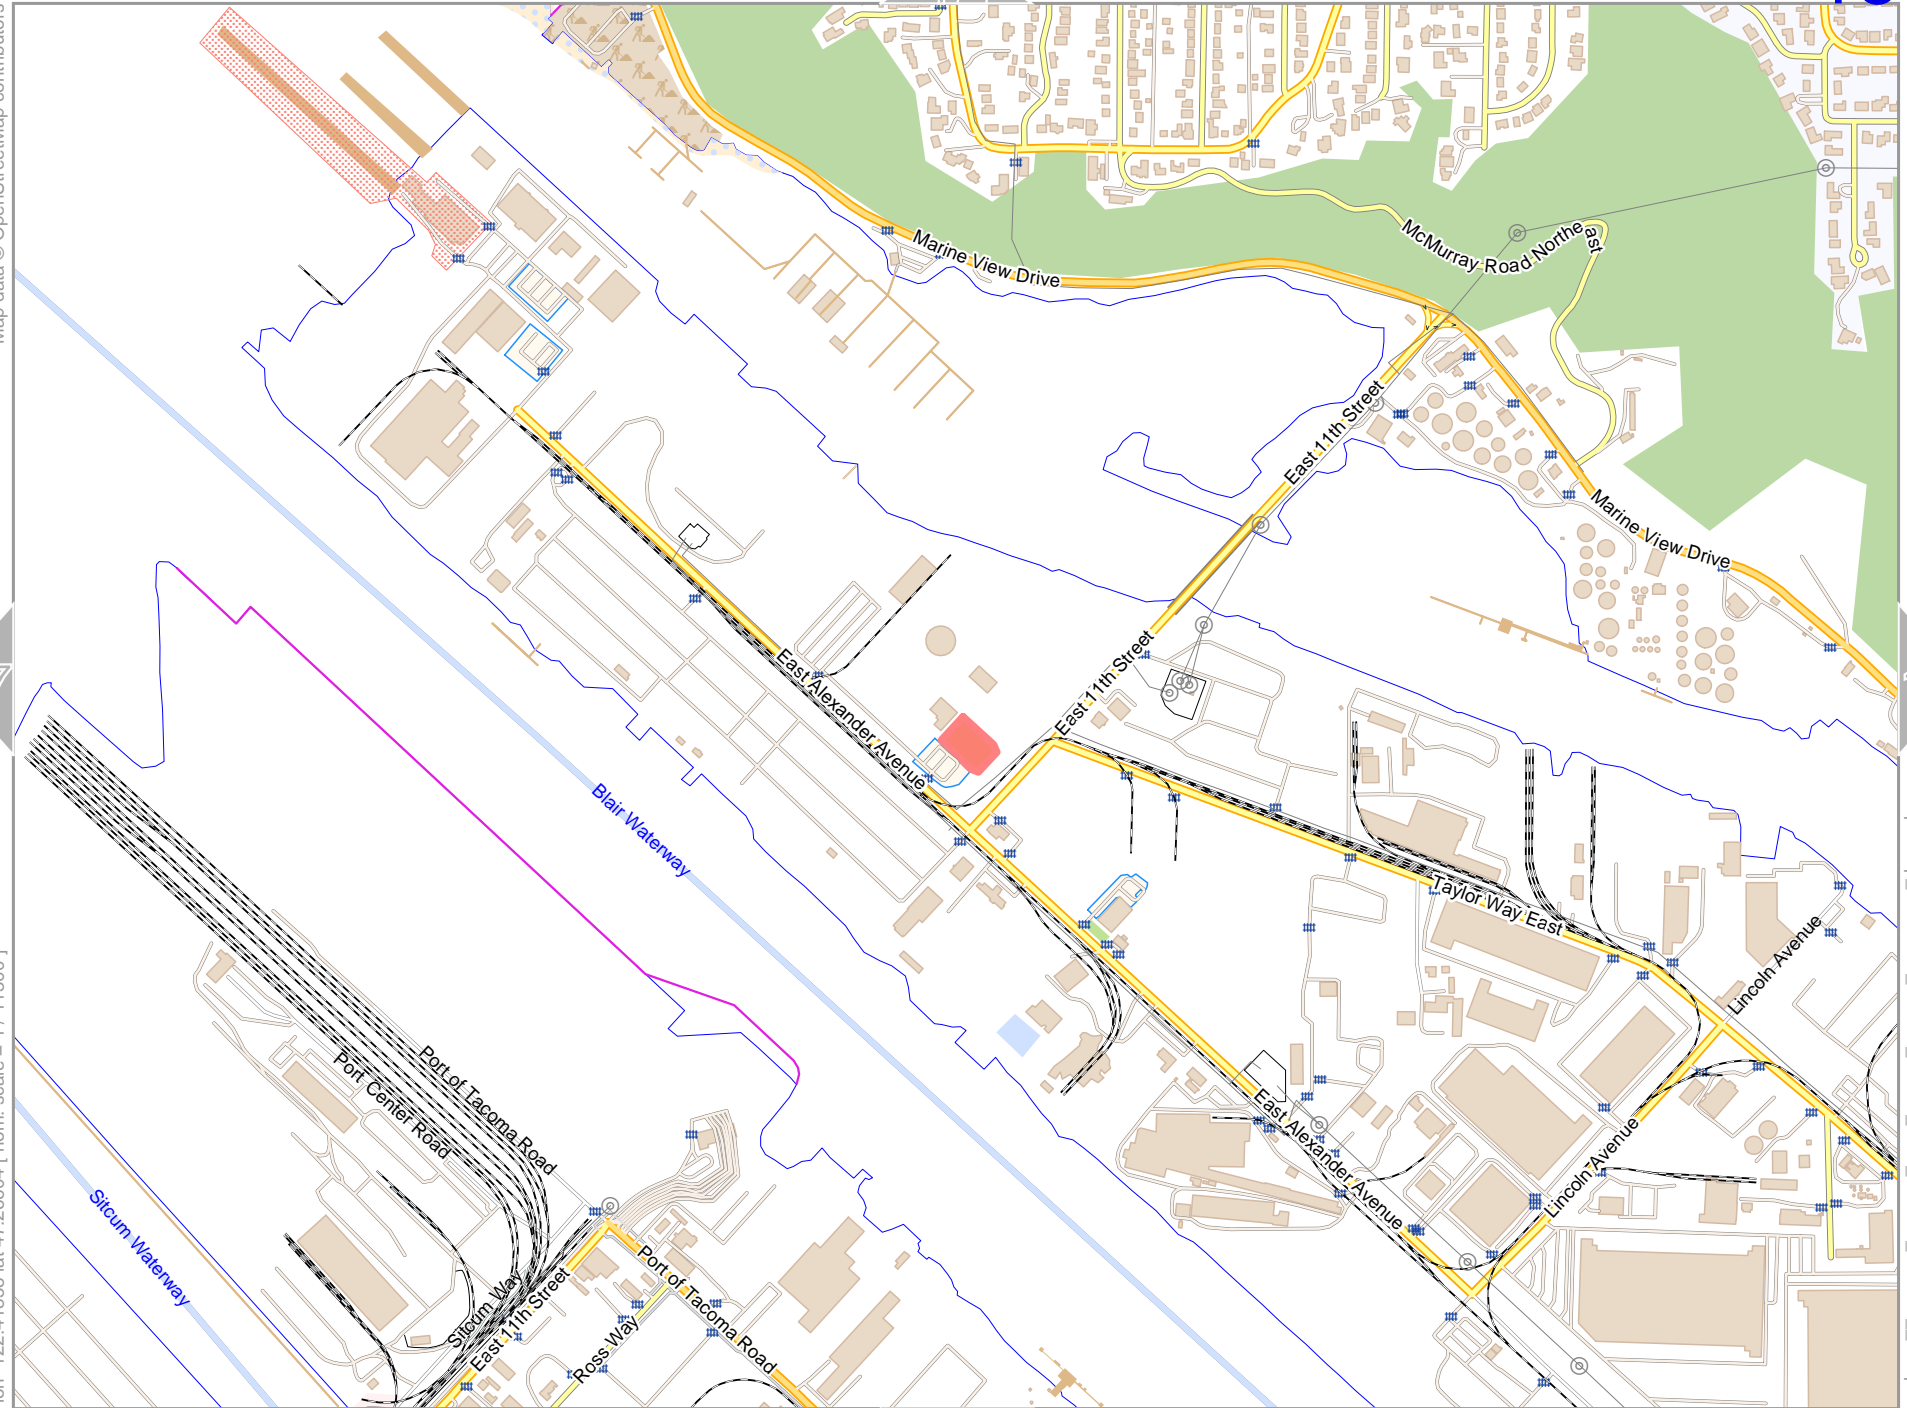

Tacom Area

Map data © OpenStreetMap contributors

lon -122.38072 lat 47.28527

17

19

lon -122.41858 lat 47.26604 [nom. scale = 1 / 11500]

pdfmap_20260510_040455_Tacom Area_-122.45_47.2083_126.pdf

24