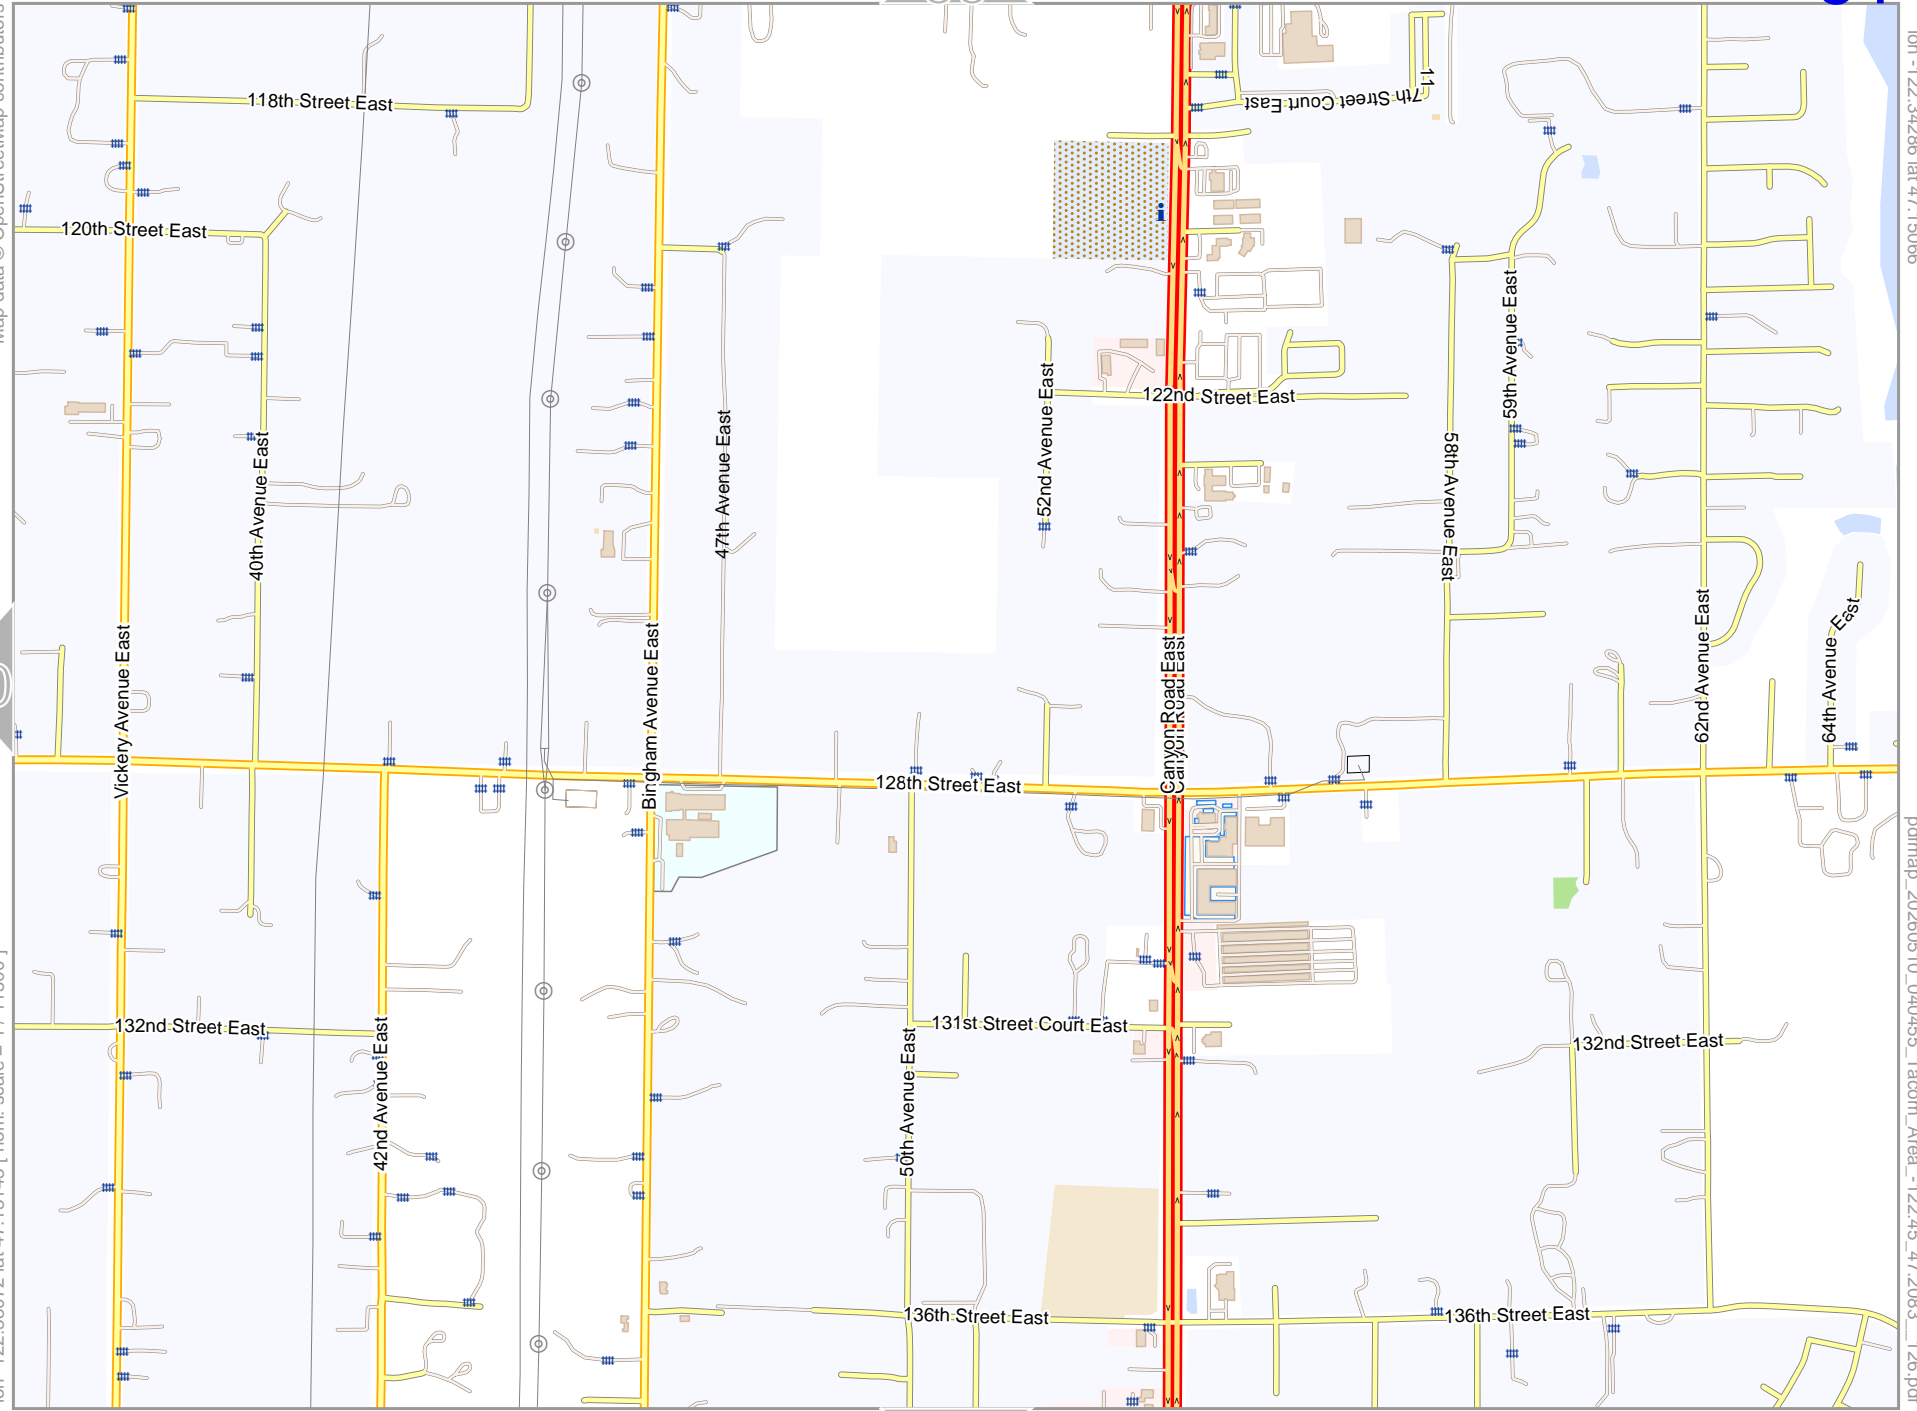

top

55

67

Map data © OpenStreetMap contributors

lon -122.38072 lat 47.13143 [nom. scale = 1 / 11500]

lon -122.34286 lat 47.15066

pdfmap_20260510_040455_Tacom_Area_-122.45_47.2083_126.pdf

Tacom Area

Map data © OpenStreetMap contributors

lon -122.53215 lat 47.13143

lon -122.57001 lat 47.11220 [nom. scale = 1 / 115000]

pdfmap_20260510_040455_Tacom_Area_-122.45_47.2083_126.pdf

Tacom Area

Map data © OpenStreetMap contributors