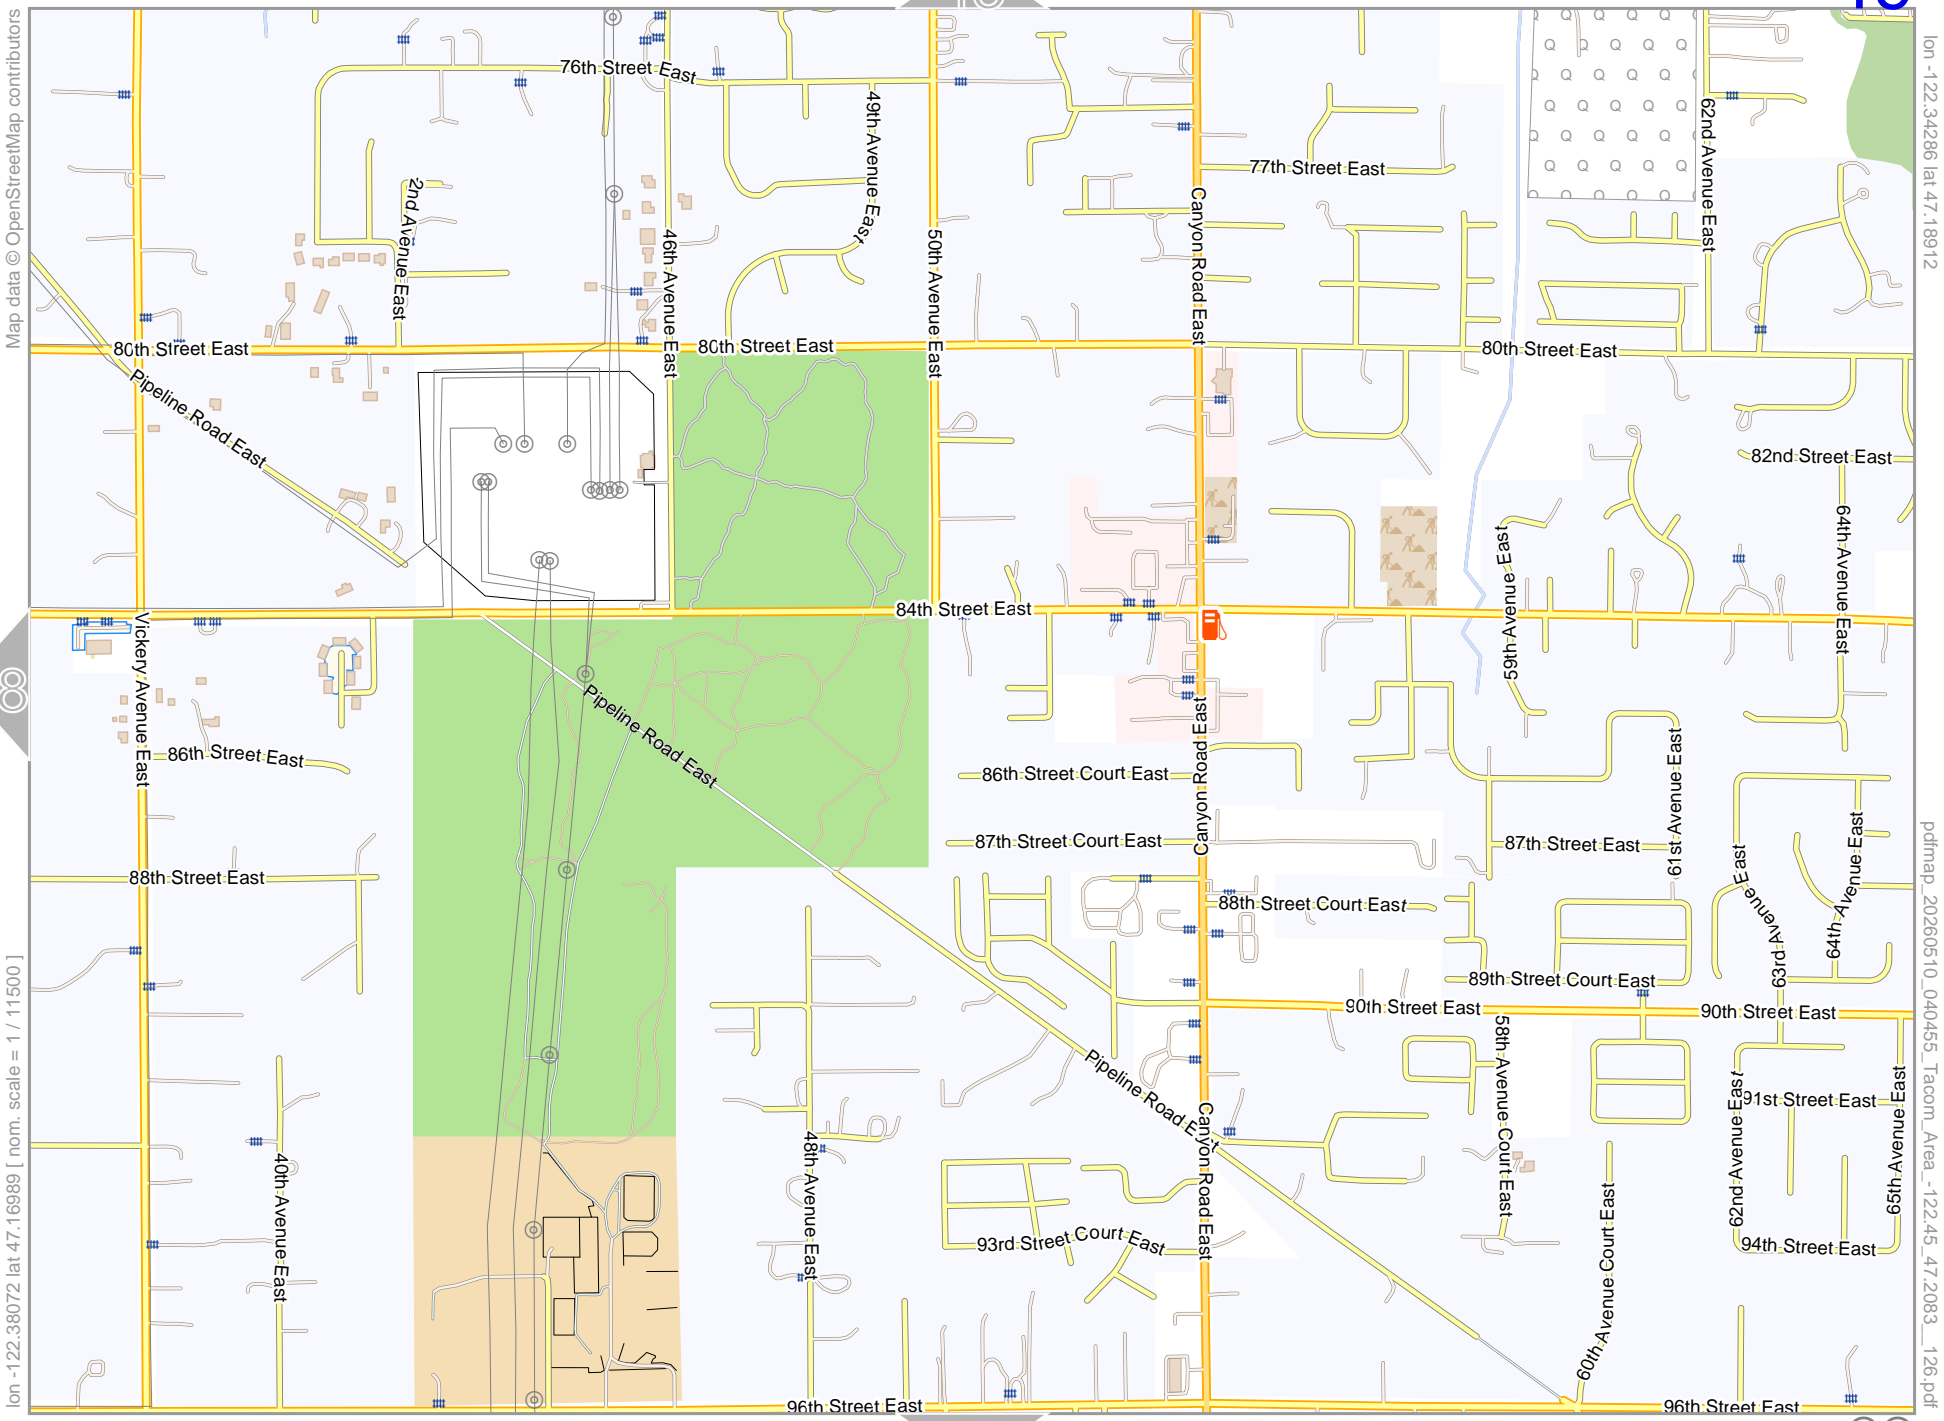

Tacom Area

Map data © OpenStreetMap contributors

lon -122.34286 lat 47.18912

pdfmap_20260510_040455_Tacom_Area_-122.45_47.2083_126.pdf

lon -122.38072 lat 47.18989 nom. scale = 1 / 115000