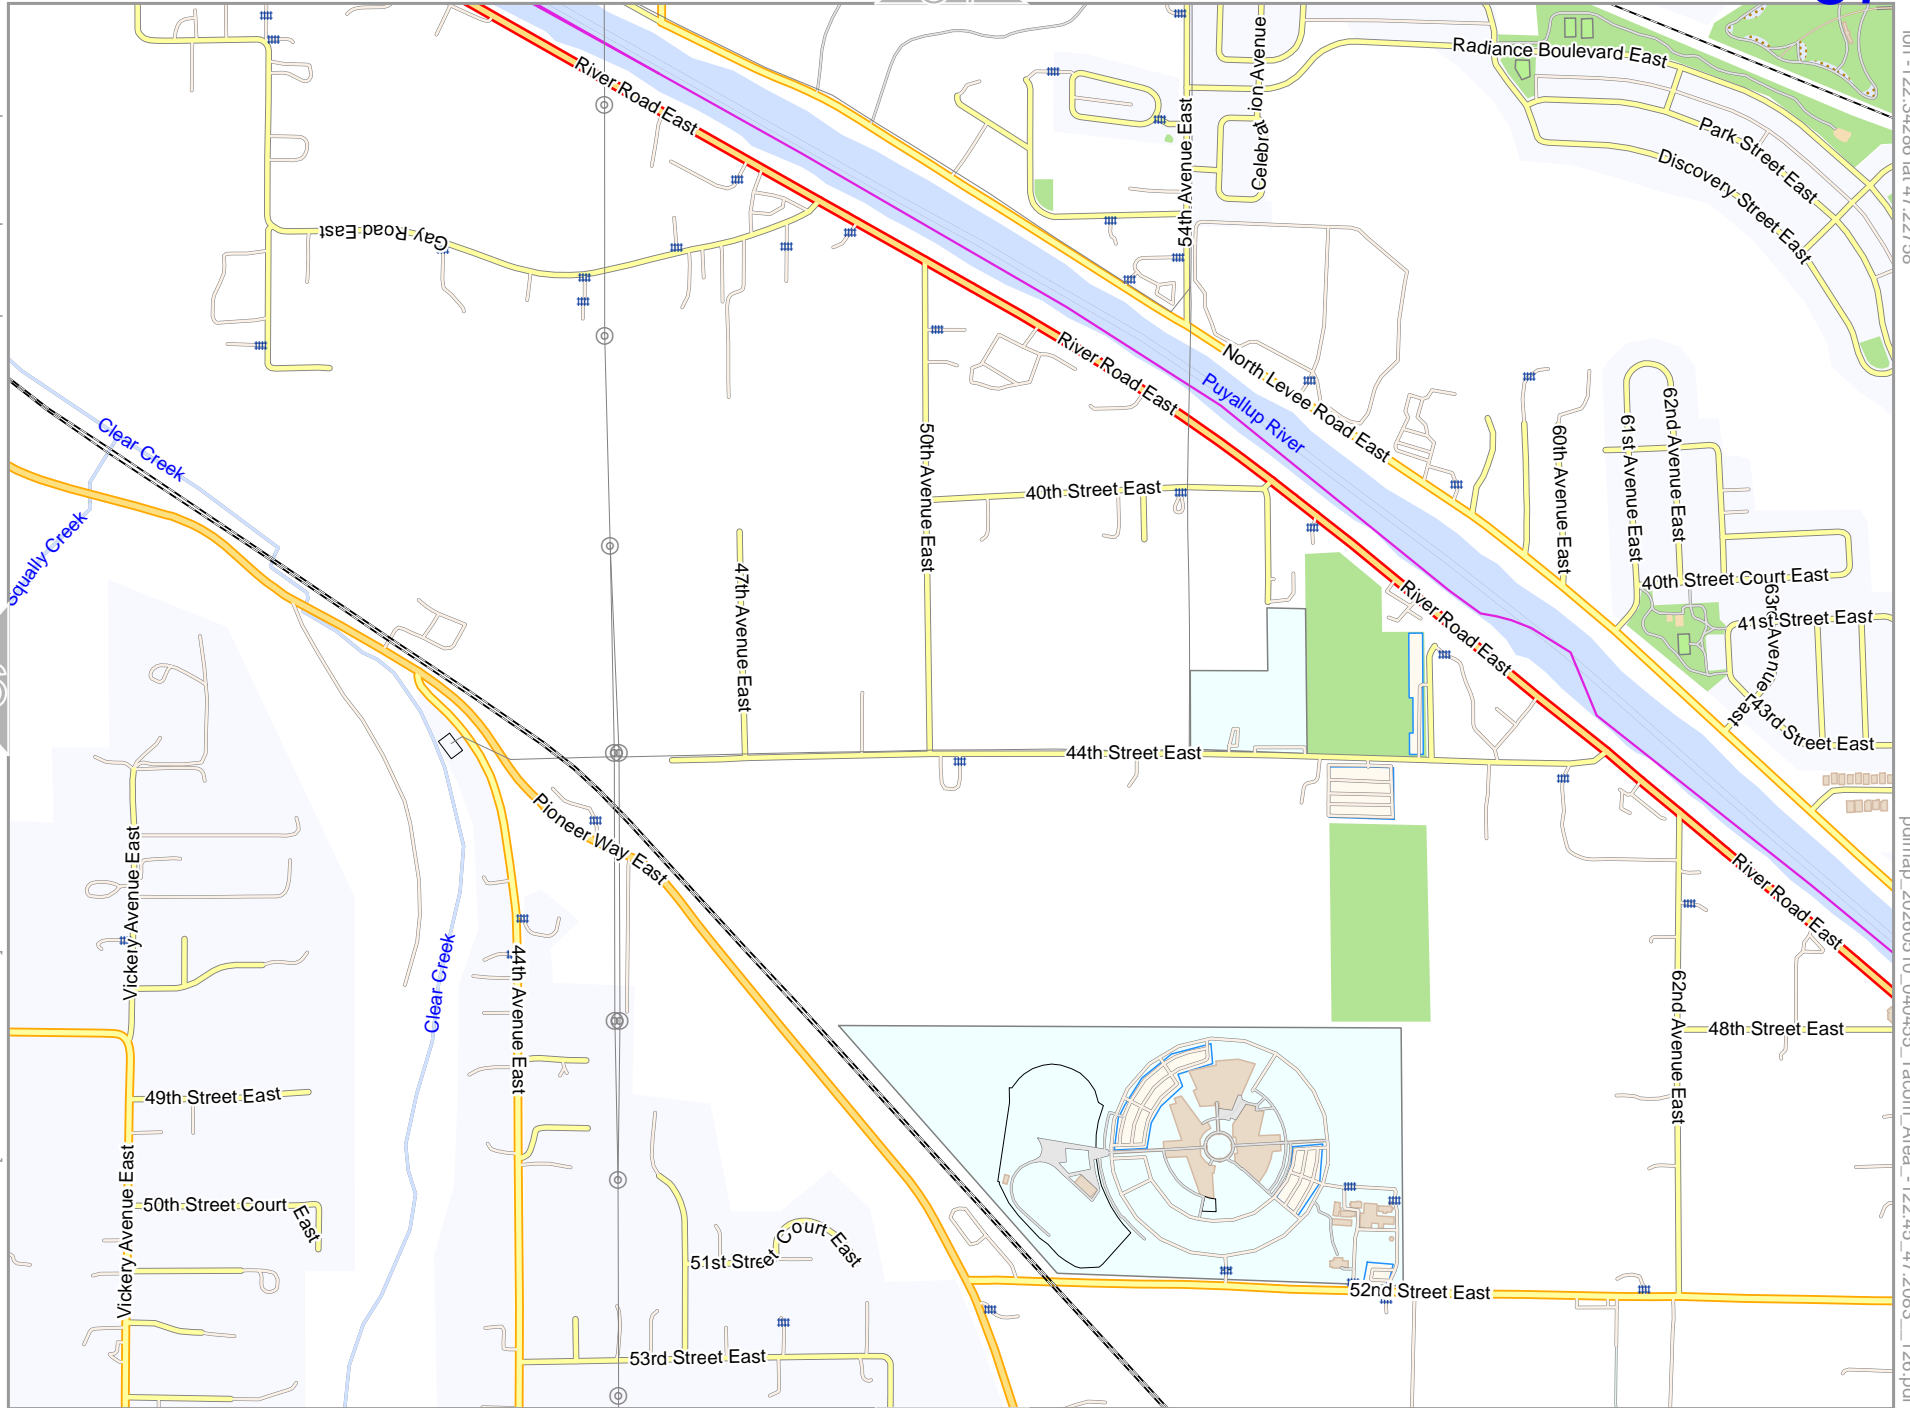

Tacom Area

31

43

36

Map data © OpenStreetMap contributors

lon: -122.38072 lat: 47.20835 [nom. scale = 1 / 11500]

lon: -122.34286 lat: 47.22758

pdfmap_20260510_040455_Tacom_Area_-122.45_47.2083_126.pdf