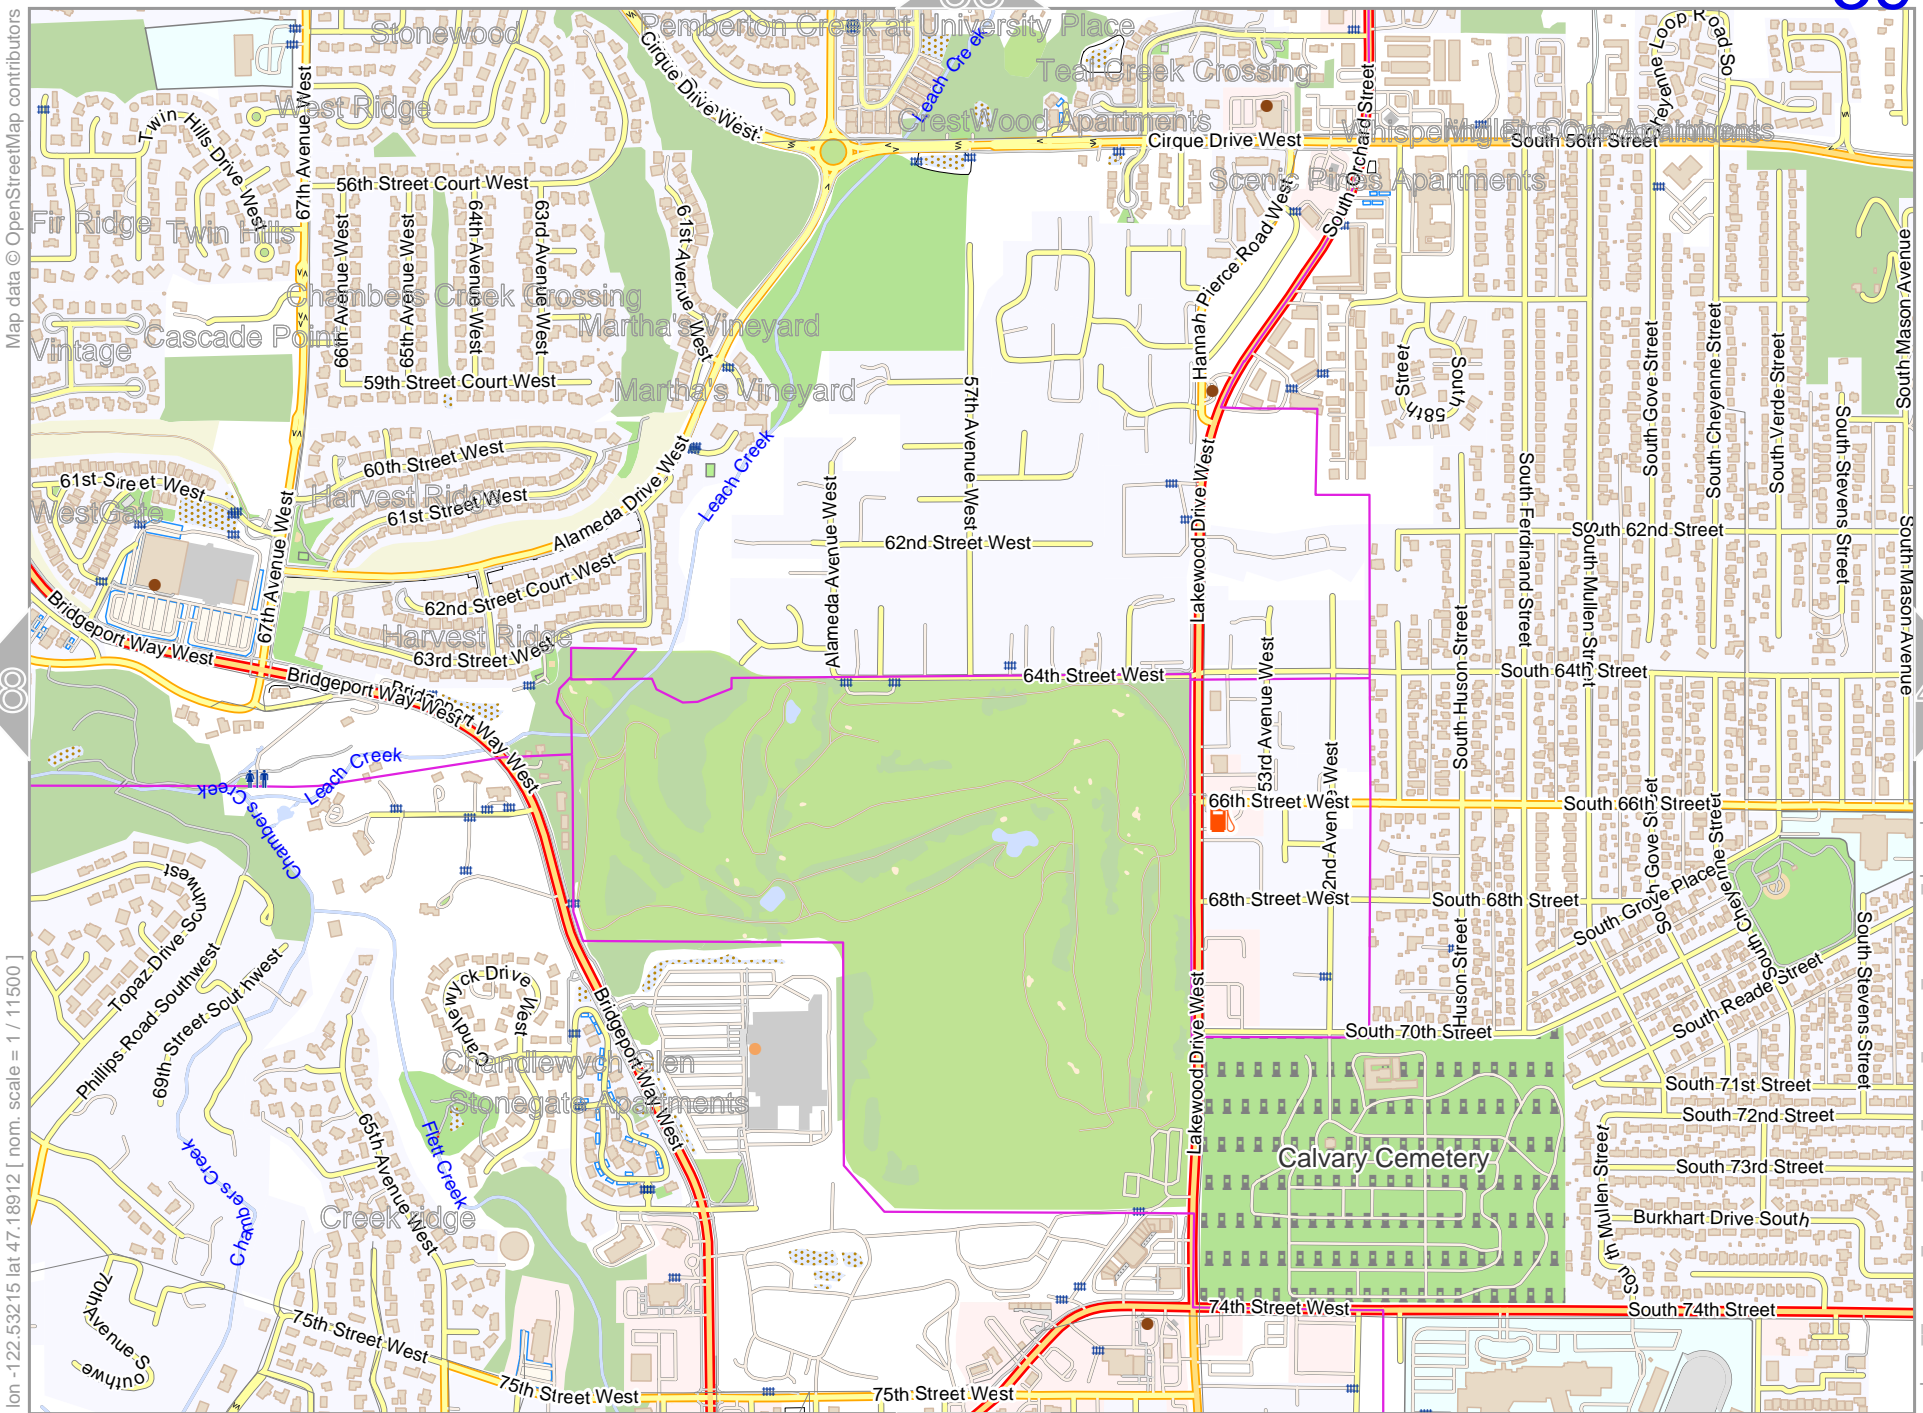

Tacom Area

Map data © OpenStreetMap contributors

lon -122.49429 lat 47.20835

38

40

lon -122.53215 lat 47.18912 [nom. scale = 1 / 115000]

pdfmap_20260510_040455_Tacom_Area_-122.45_47.2083_-126.pdf

45