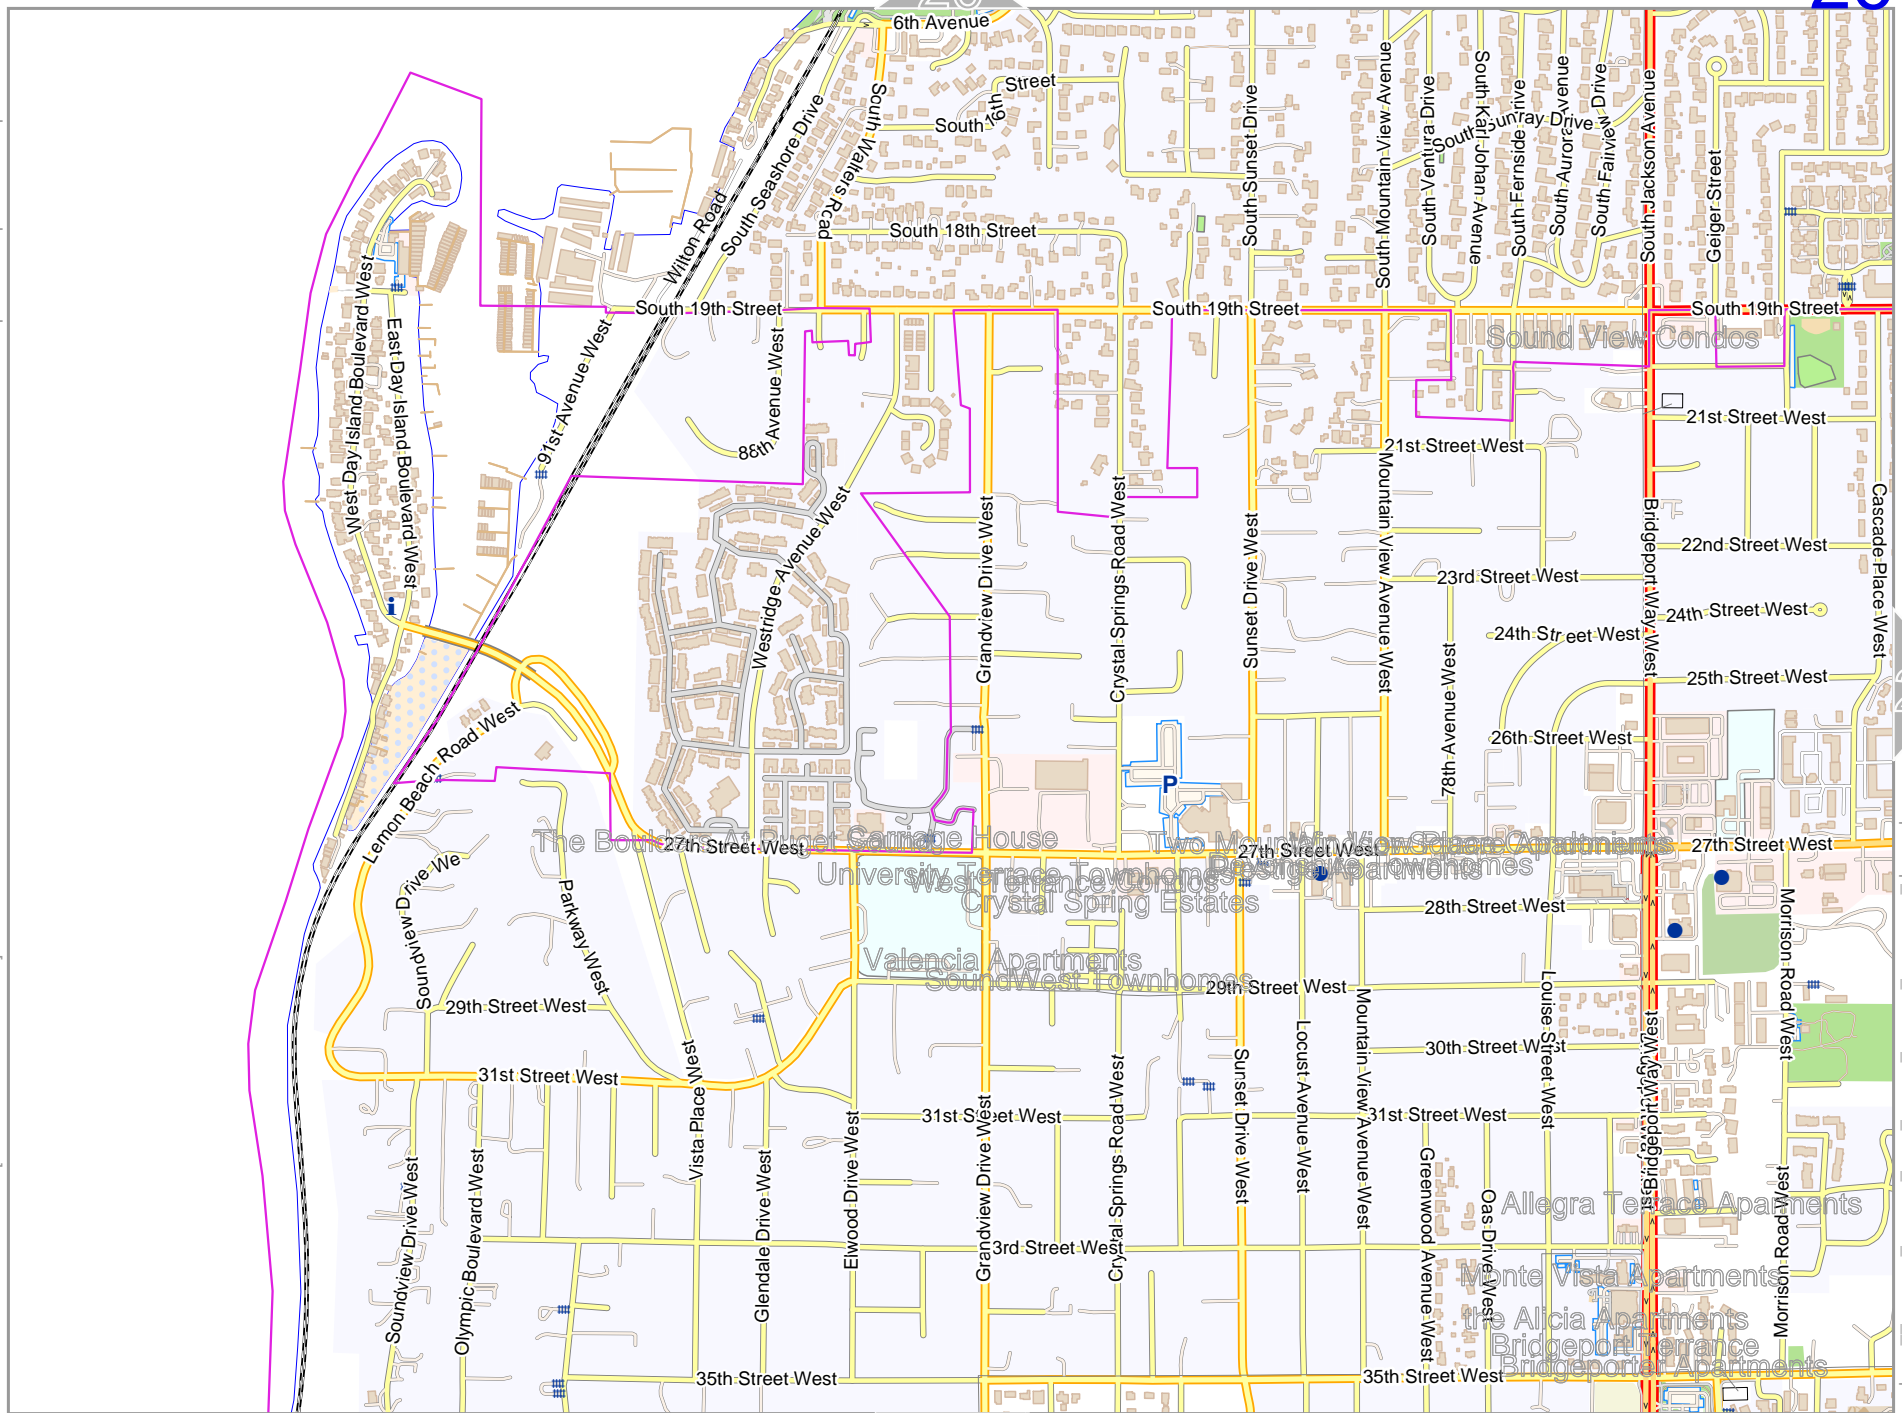

30

Map data © OpenStreetMap contributors

lon -122.38072 lat 47.26604

lon -122.41858 lat 47.24681 [nom. scale = 1 / 11500]

pdfmap_20260510_040455_Tacom_Area_-122.45_47.2093_126.pdf

Tacom Area

19

24

31

Map data © OpenStreetMap contributors

lon -122.34286 lat 47.26604

lon -122.38072 lat 47.24681 [nom. scale = 1 / 11500]

pdfmap_20260510_040455_Tacom_Area_-122.45_47.2083_126.pdf

Tacom Area

Map data © OpenStreetMap contributors

lon -122.57001 lat 47.22758 [nom. scale = 1 / 11500]

lon -122.53215 lat 47.24681

pdfmap_20260510_040455_Tacoma_Area_-122.45_47.2083_126.pdf

Tacom Area

Map data © OpenStreetMap contributors

lon -122.49429 lat 47.24681