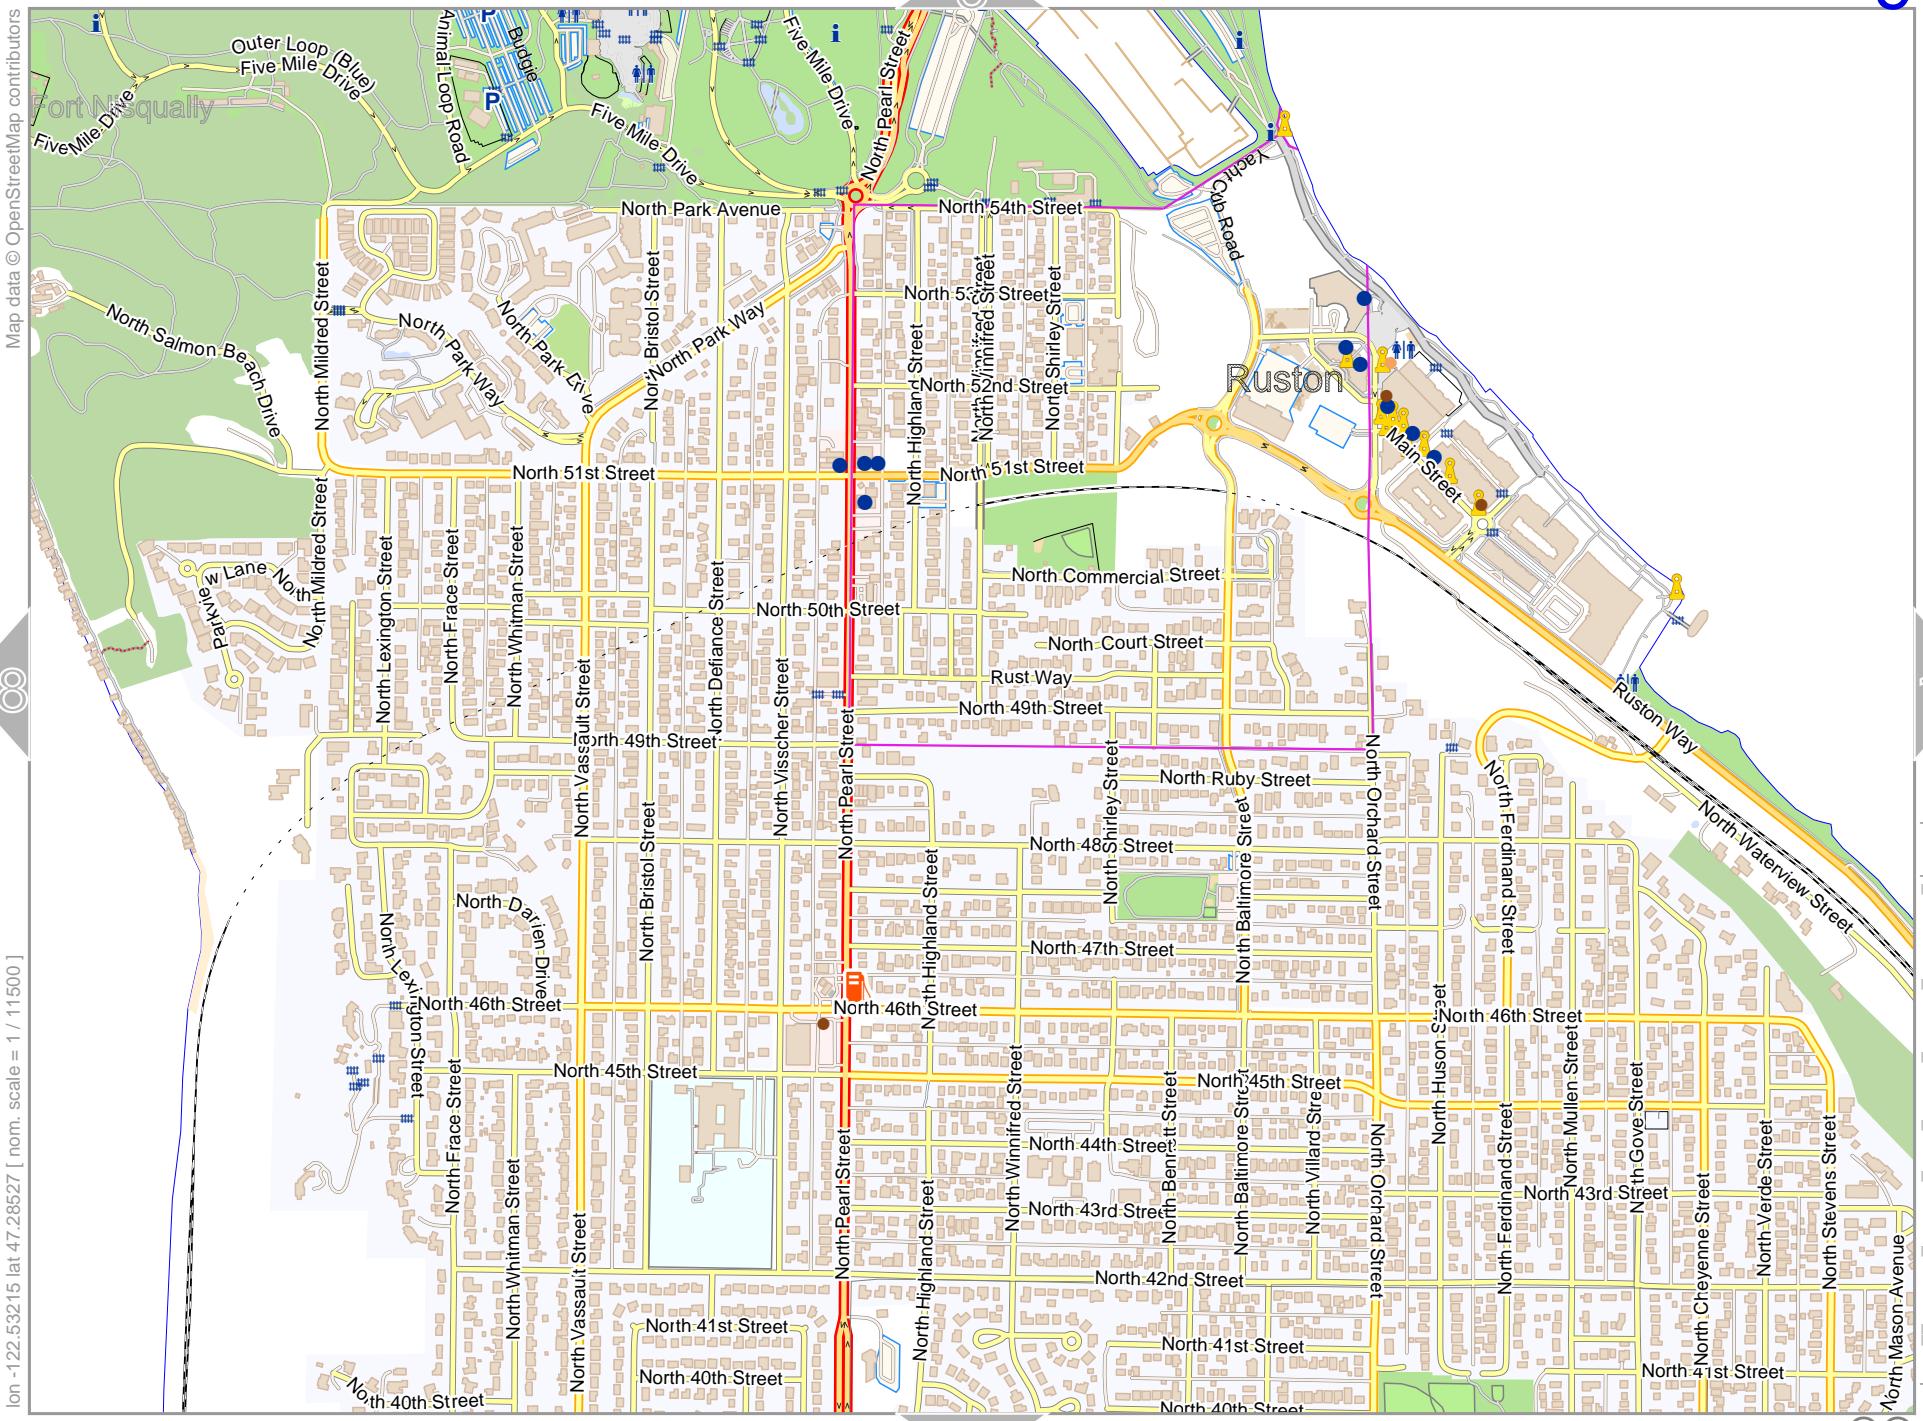

pdfmap_20260510_040455_Tacom_Area_-122.45_47.2083_126.pdf

0 100 m 1200 m

Tacom Area

Tacom Area

Map data © OpenStreetMap contributors

lon -122.57001 lat 47.28527 [nom. scale = 1 / 11500]

Salmon Beach

lon -122.53215 lat 47.30450

pdfmap_20260510_040455_Tacom_Area_-122.45_47.2083_126.pdf

Tacom Area

Map data © OpenStreetMap contributors

lon -122.49429 lat 47.30450

lon -122.53215 lat 47.28527 [nom. scale = 1 / 115000]

pdfmap_20260510_040455_Tacom_Area_-122.45_47.2083_126.pdf

Tacom Area

Map data © OpenStreetMap contributors

lon -122.45643 lat 47.30450

lon -122.49429 lat 47.28527 [nom. scale = 1 / 11500]

pdfmap_20260510_040455_Tacom_Area_-122.45_47.2083_126.pdf

0 100 m 1200 m

Tacom Area

Map data © OpenStreetMap contributors

lon -122.45643 lat 47.28527 [nom. scale = 1 / 11500]

lon -122.41858 lat 47.30450

pdfmap_20260510_040455_Tacom_Area_-122.45_47.2083_126.pdf

Tacom Area

Map data © OpenStreetMap contributors