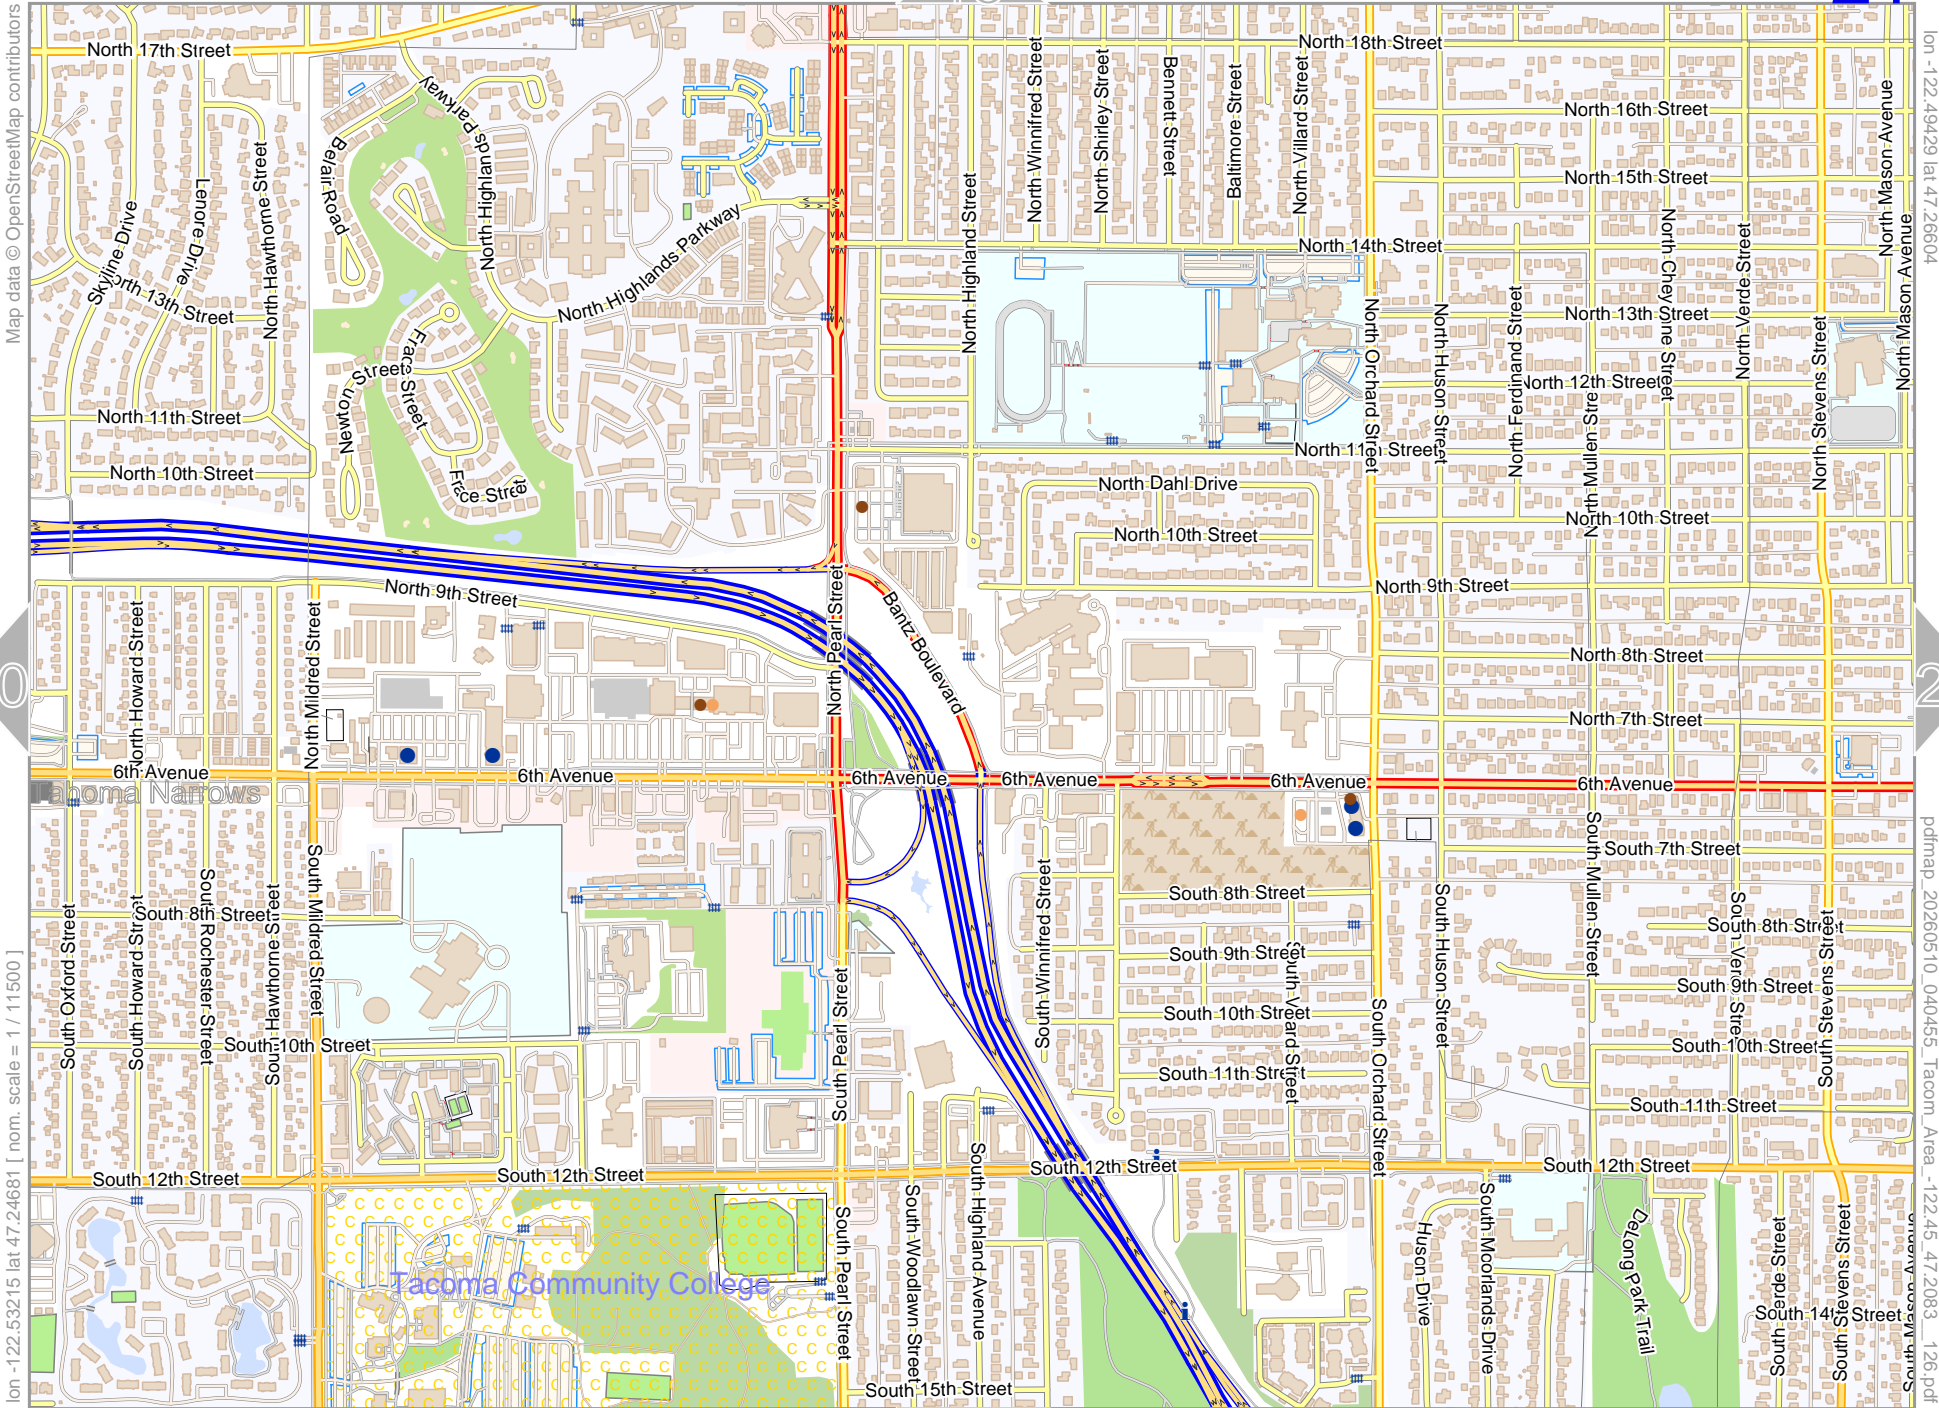

Tacom Area

Map data © OpenStreetMap contributors

lon -122.34286 lat 47.26527

pdfmap_20260510_040455_Tacom_Area_-122.45_47.2083_126.pdf

lon -122.38072 lat 47.26604 [nom. scale = 1 / 115000]

Tacom Area

Map data © OpenStreetMap contributors

lon -122.49429 lat 47.26604

lon -122.53215 lat 47.24681 [nom. scale = 1 / 115000]

pdfmap_20260510_040455_Tacom_Area_-122.45_47.2093_126.pdf

Tacom Area

Map data © OpenStreetMap contributors

lon -122.45643 lat 47.26604