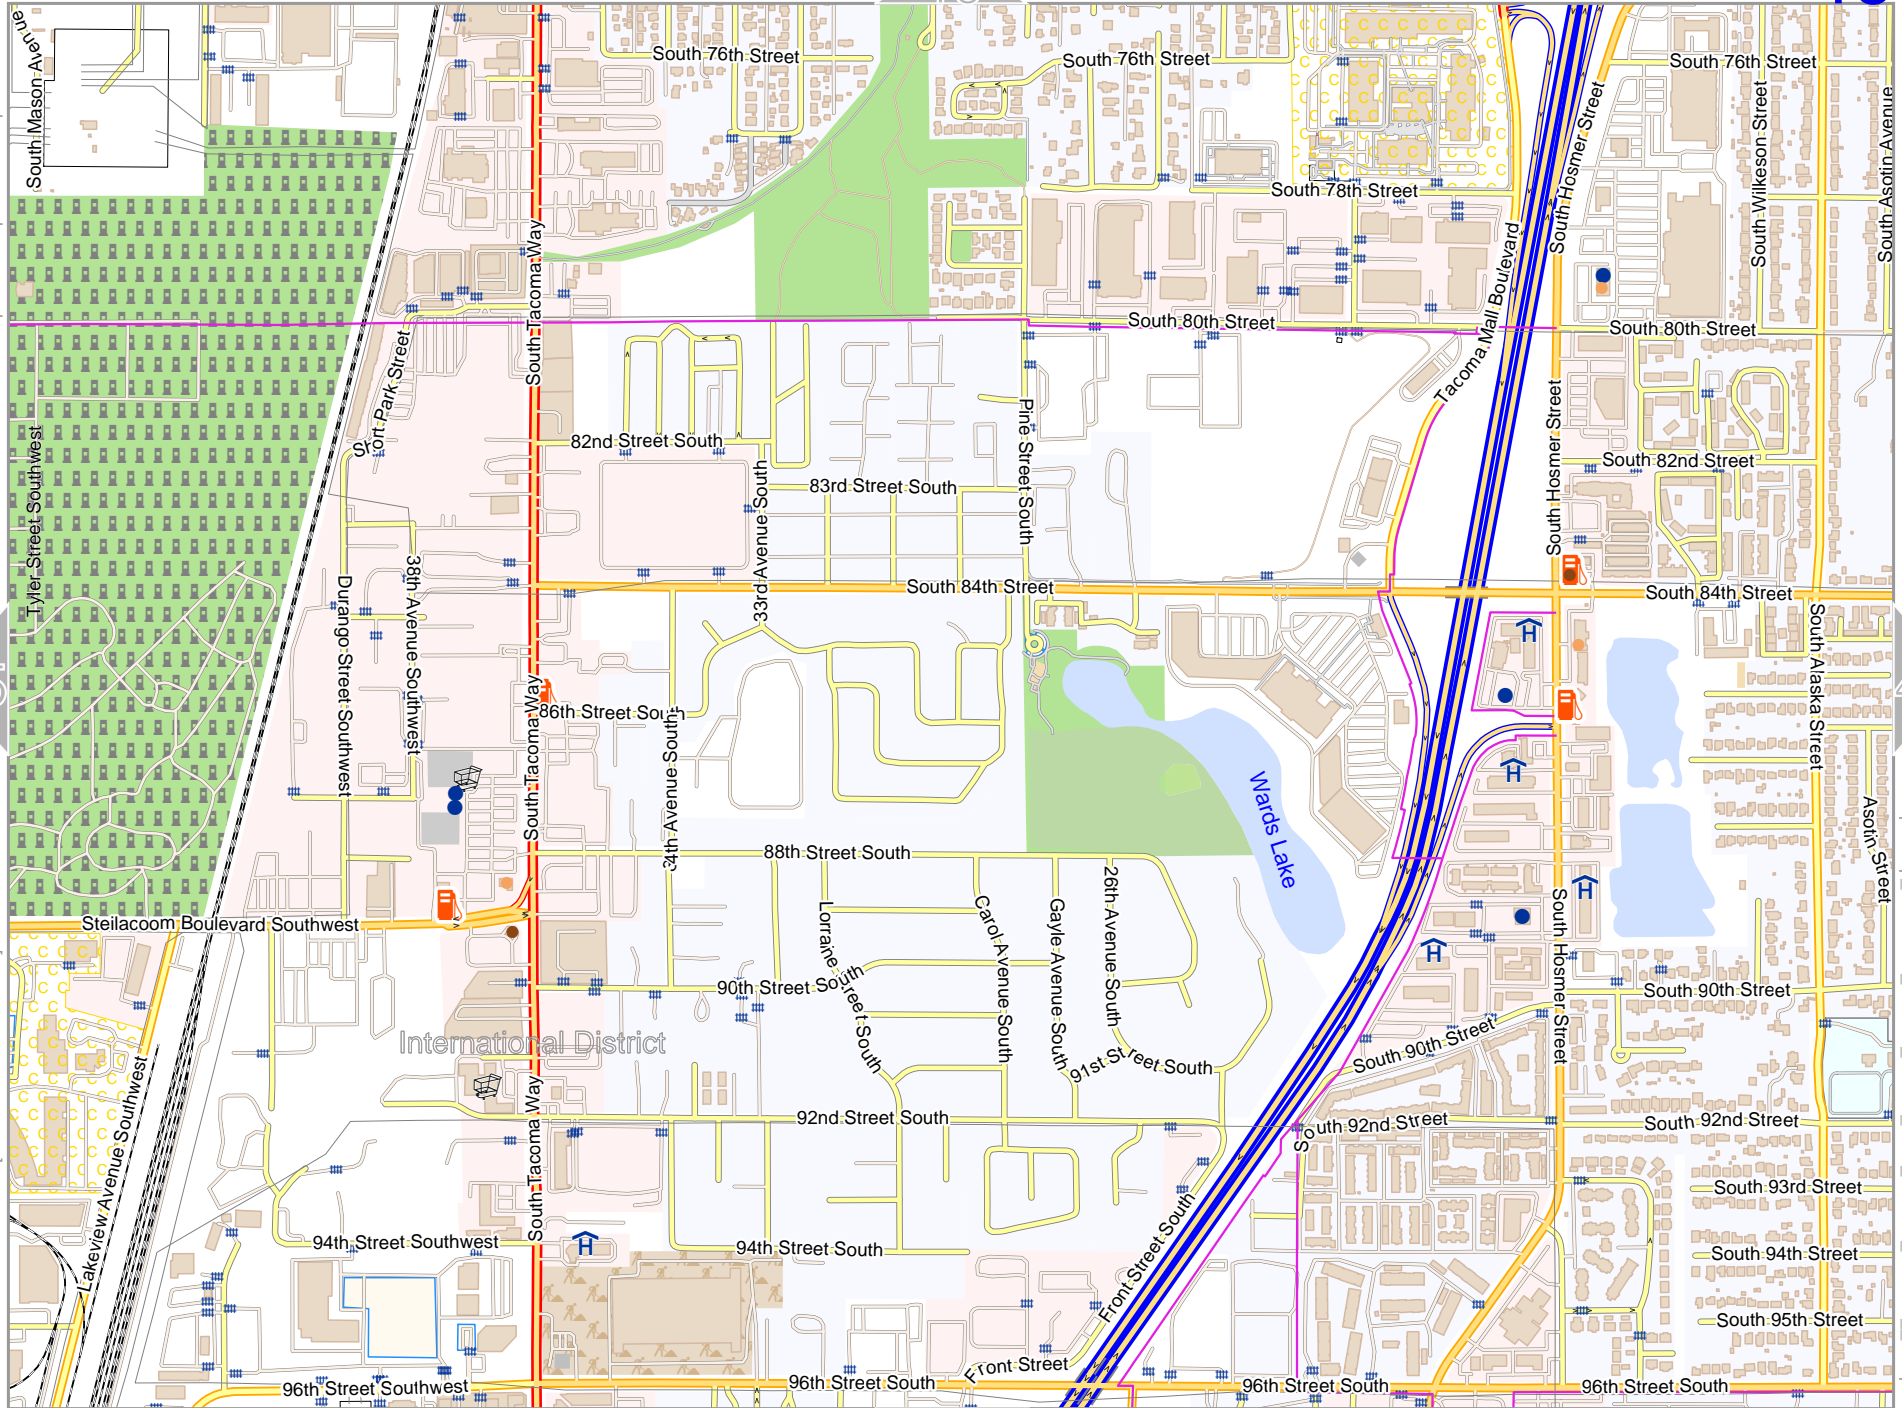

Tacom Area

Map data © OpenStreetMap contributors

lon -122.45643 lat 47.18912

pdfmap_20260510_040455_Tacom_Area_-122.45_47.2083_126.pdf

lon -122.49429 lat 47.16989 [nom. scale = 1 / 115000]

45

47

40

52