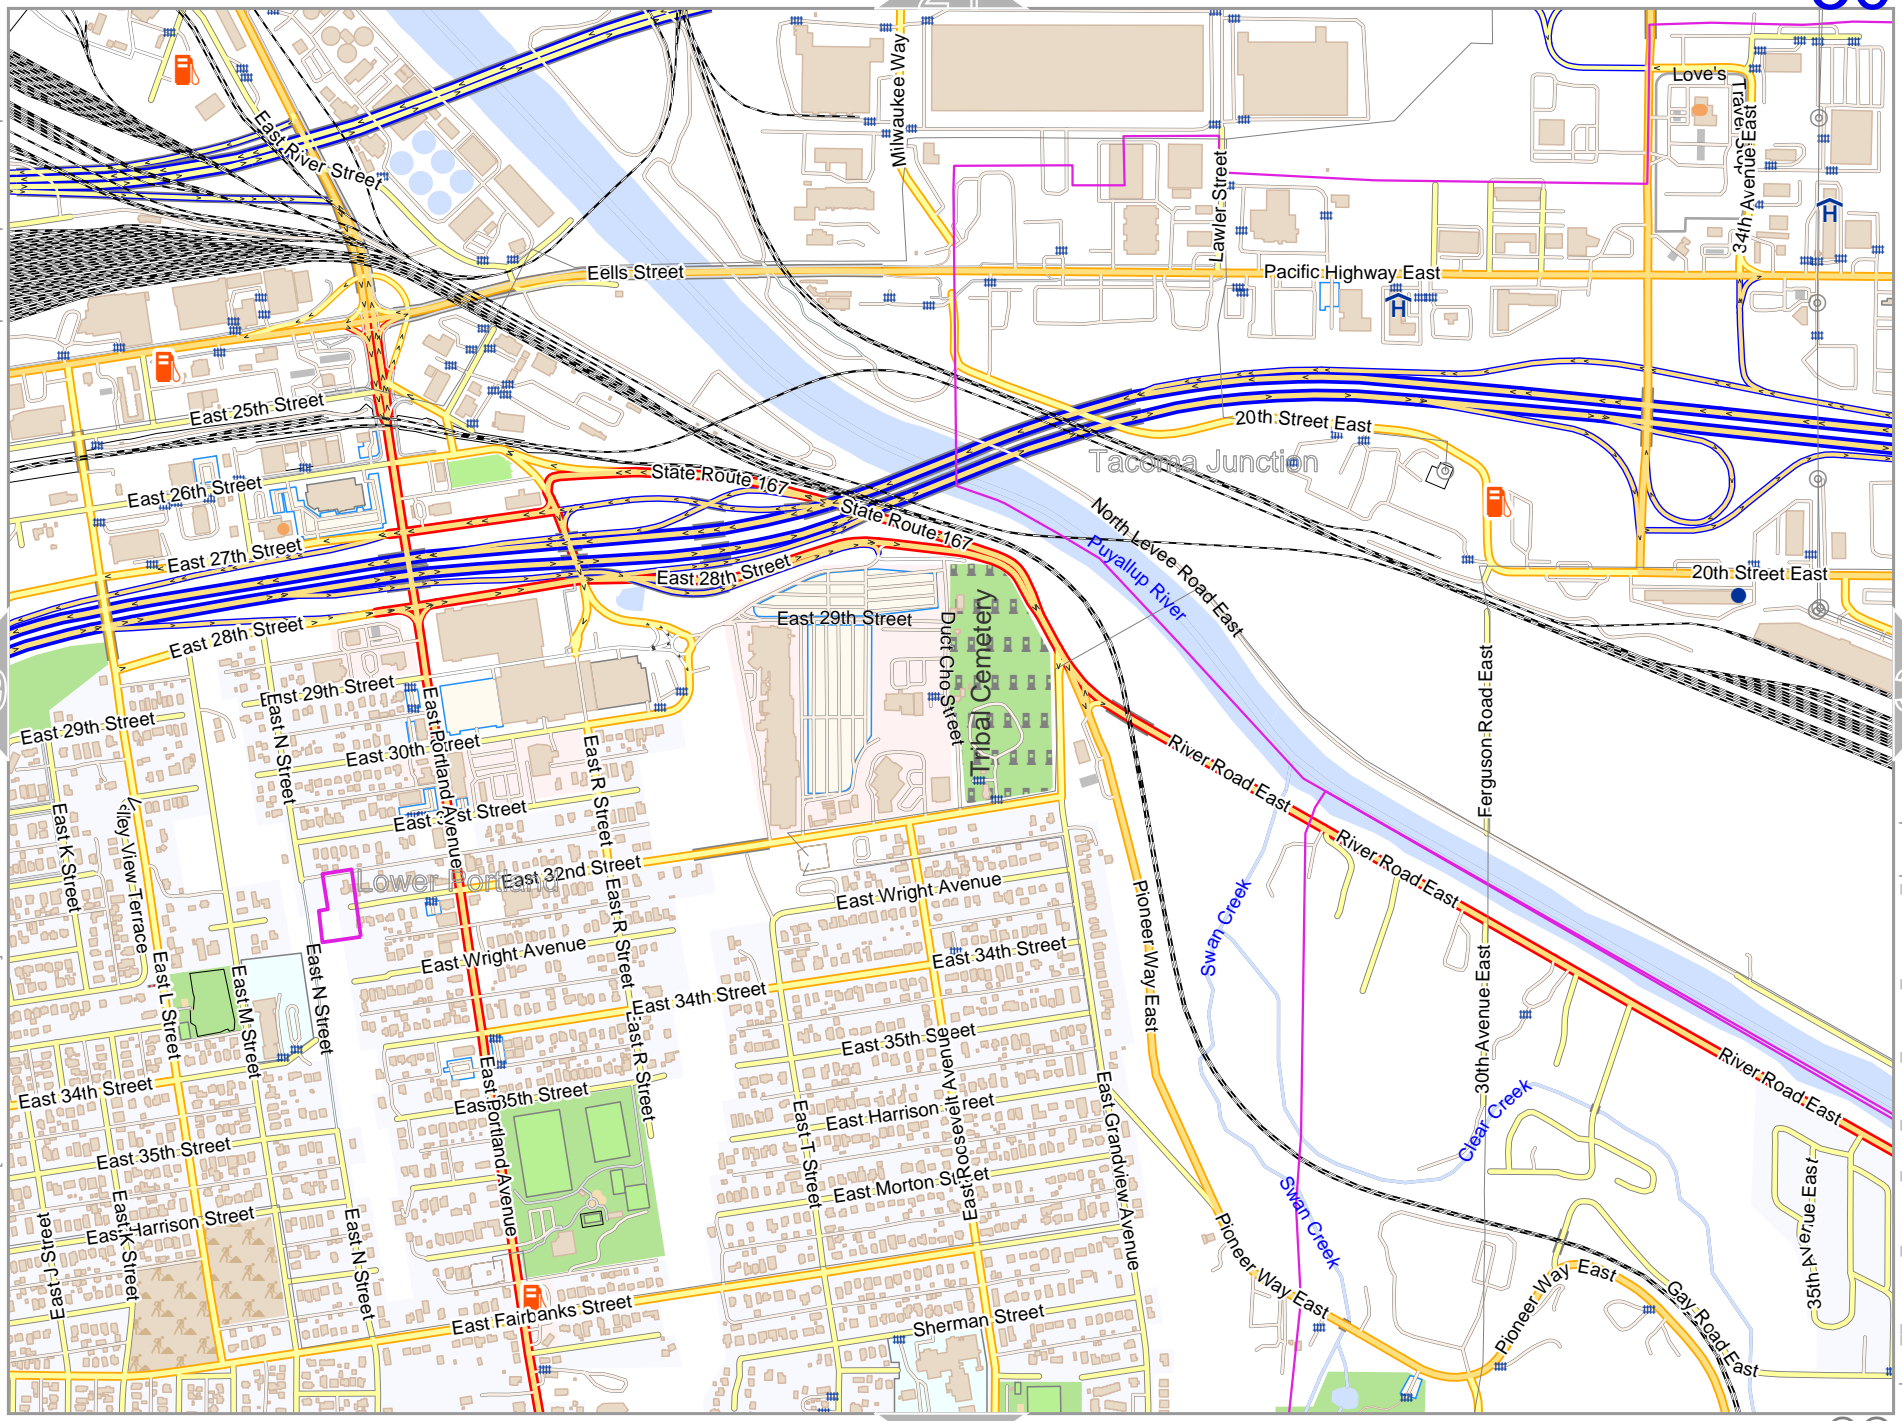

Tacom Area

Map data © OpenStreetMap contributors

lon -122.41858 lat 47.22758 [nom. scale = 1 / 115000]

29

31

24

36

0 100 m 1200 m