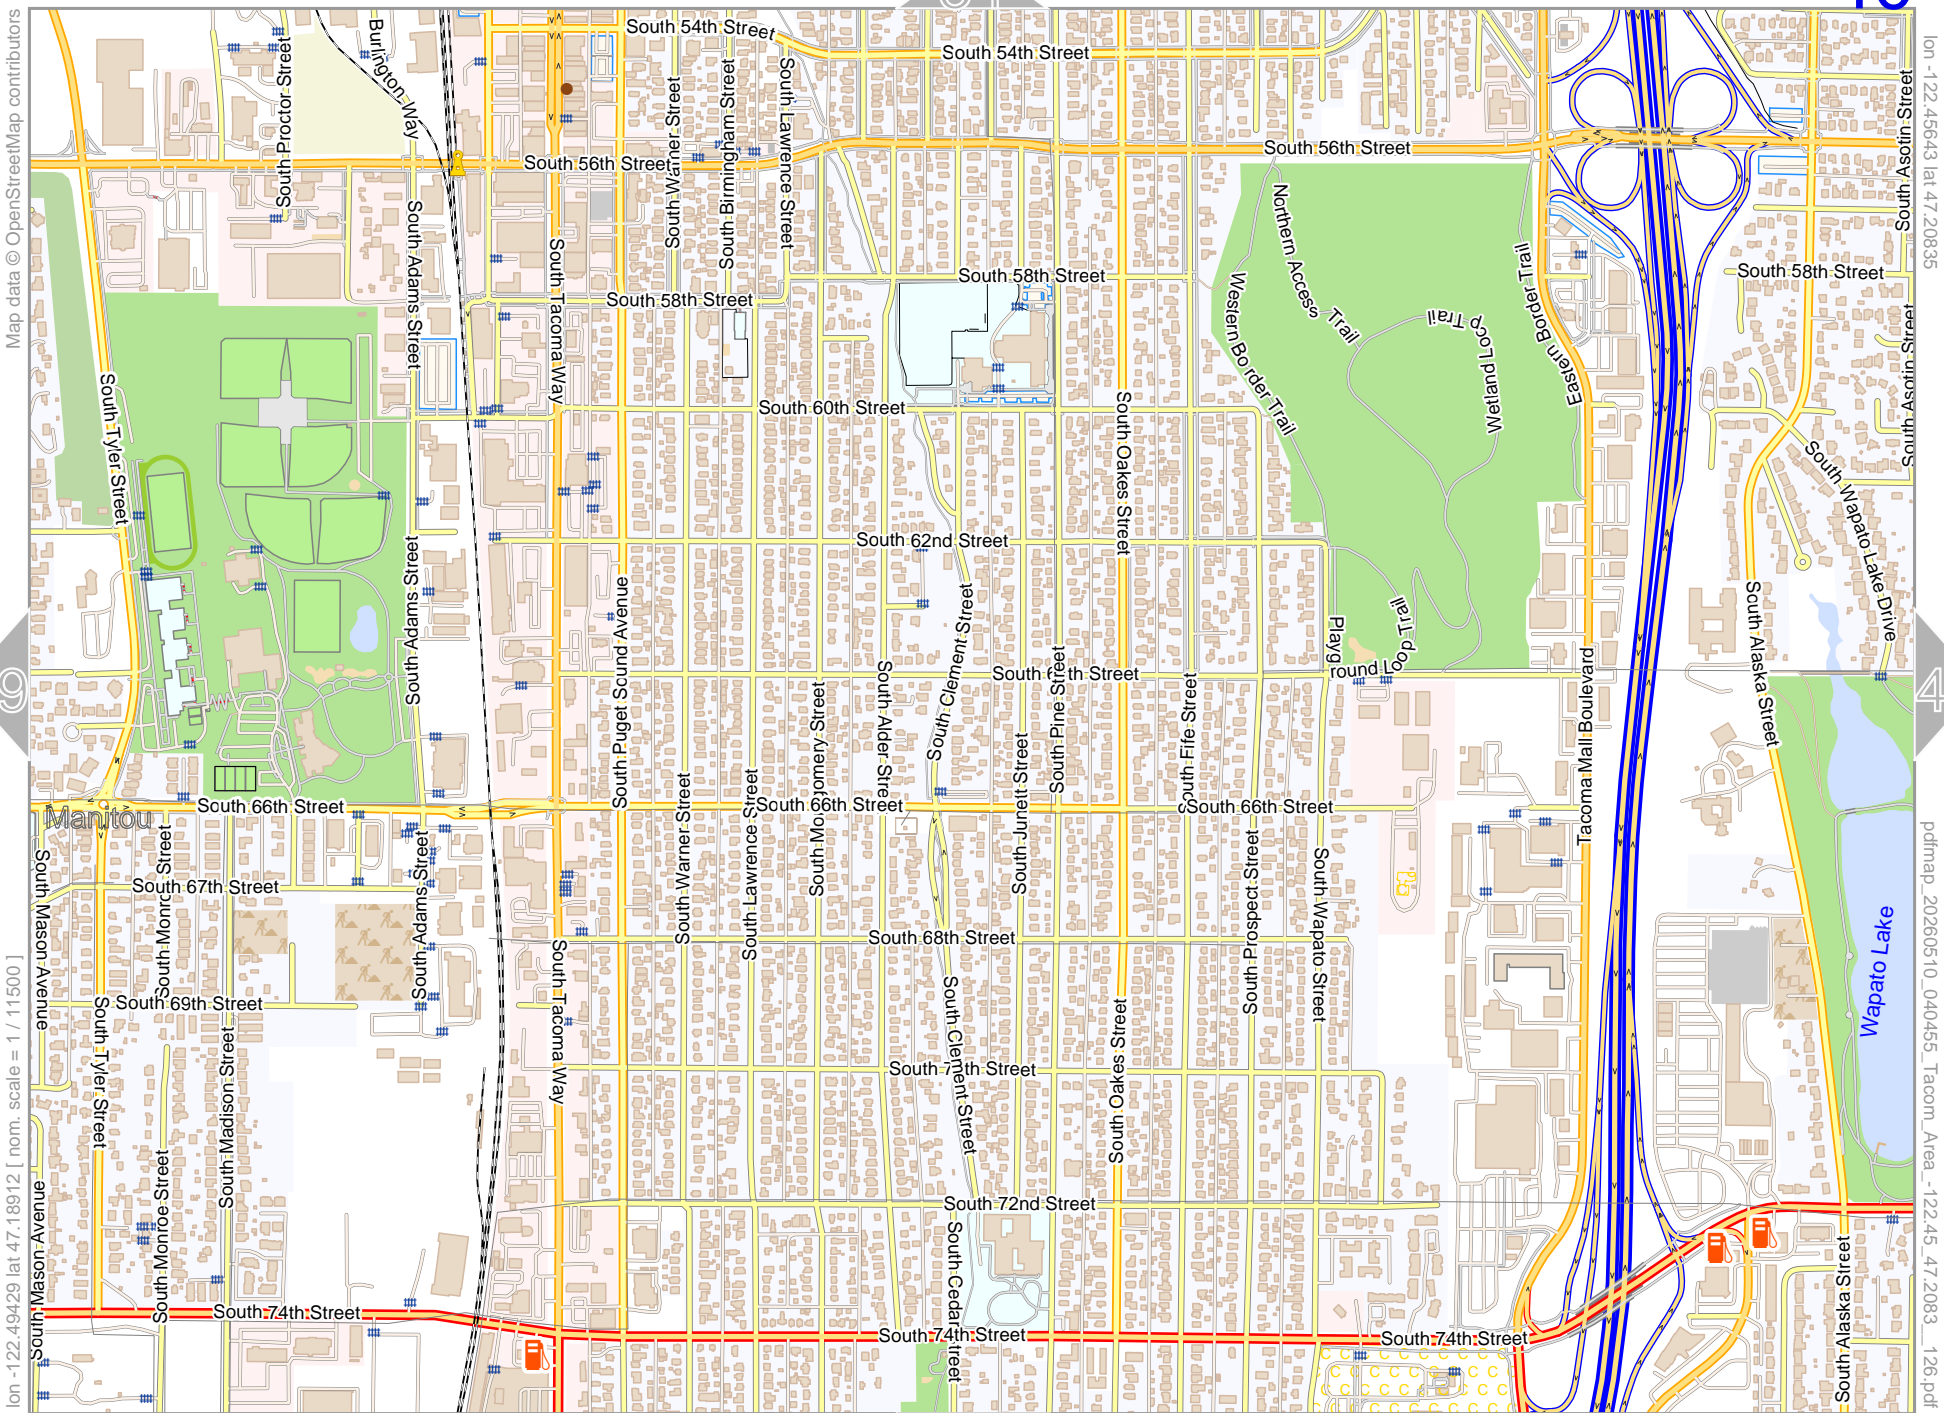

lon -122.49429 lat 47.20835

38

40

lon -122.53215 lat 47.18912 [nom. scale = 1 / 115000]

pdfmap_20260510_040455_Tacom_Area_-122.45_47.2083_-126.pdf

45

Tacom Area

Map data © OpenStreetMap contributors