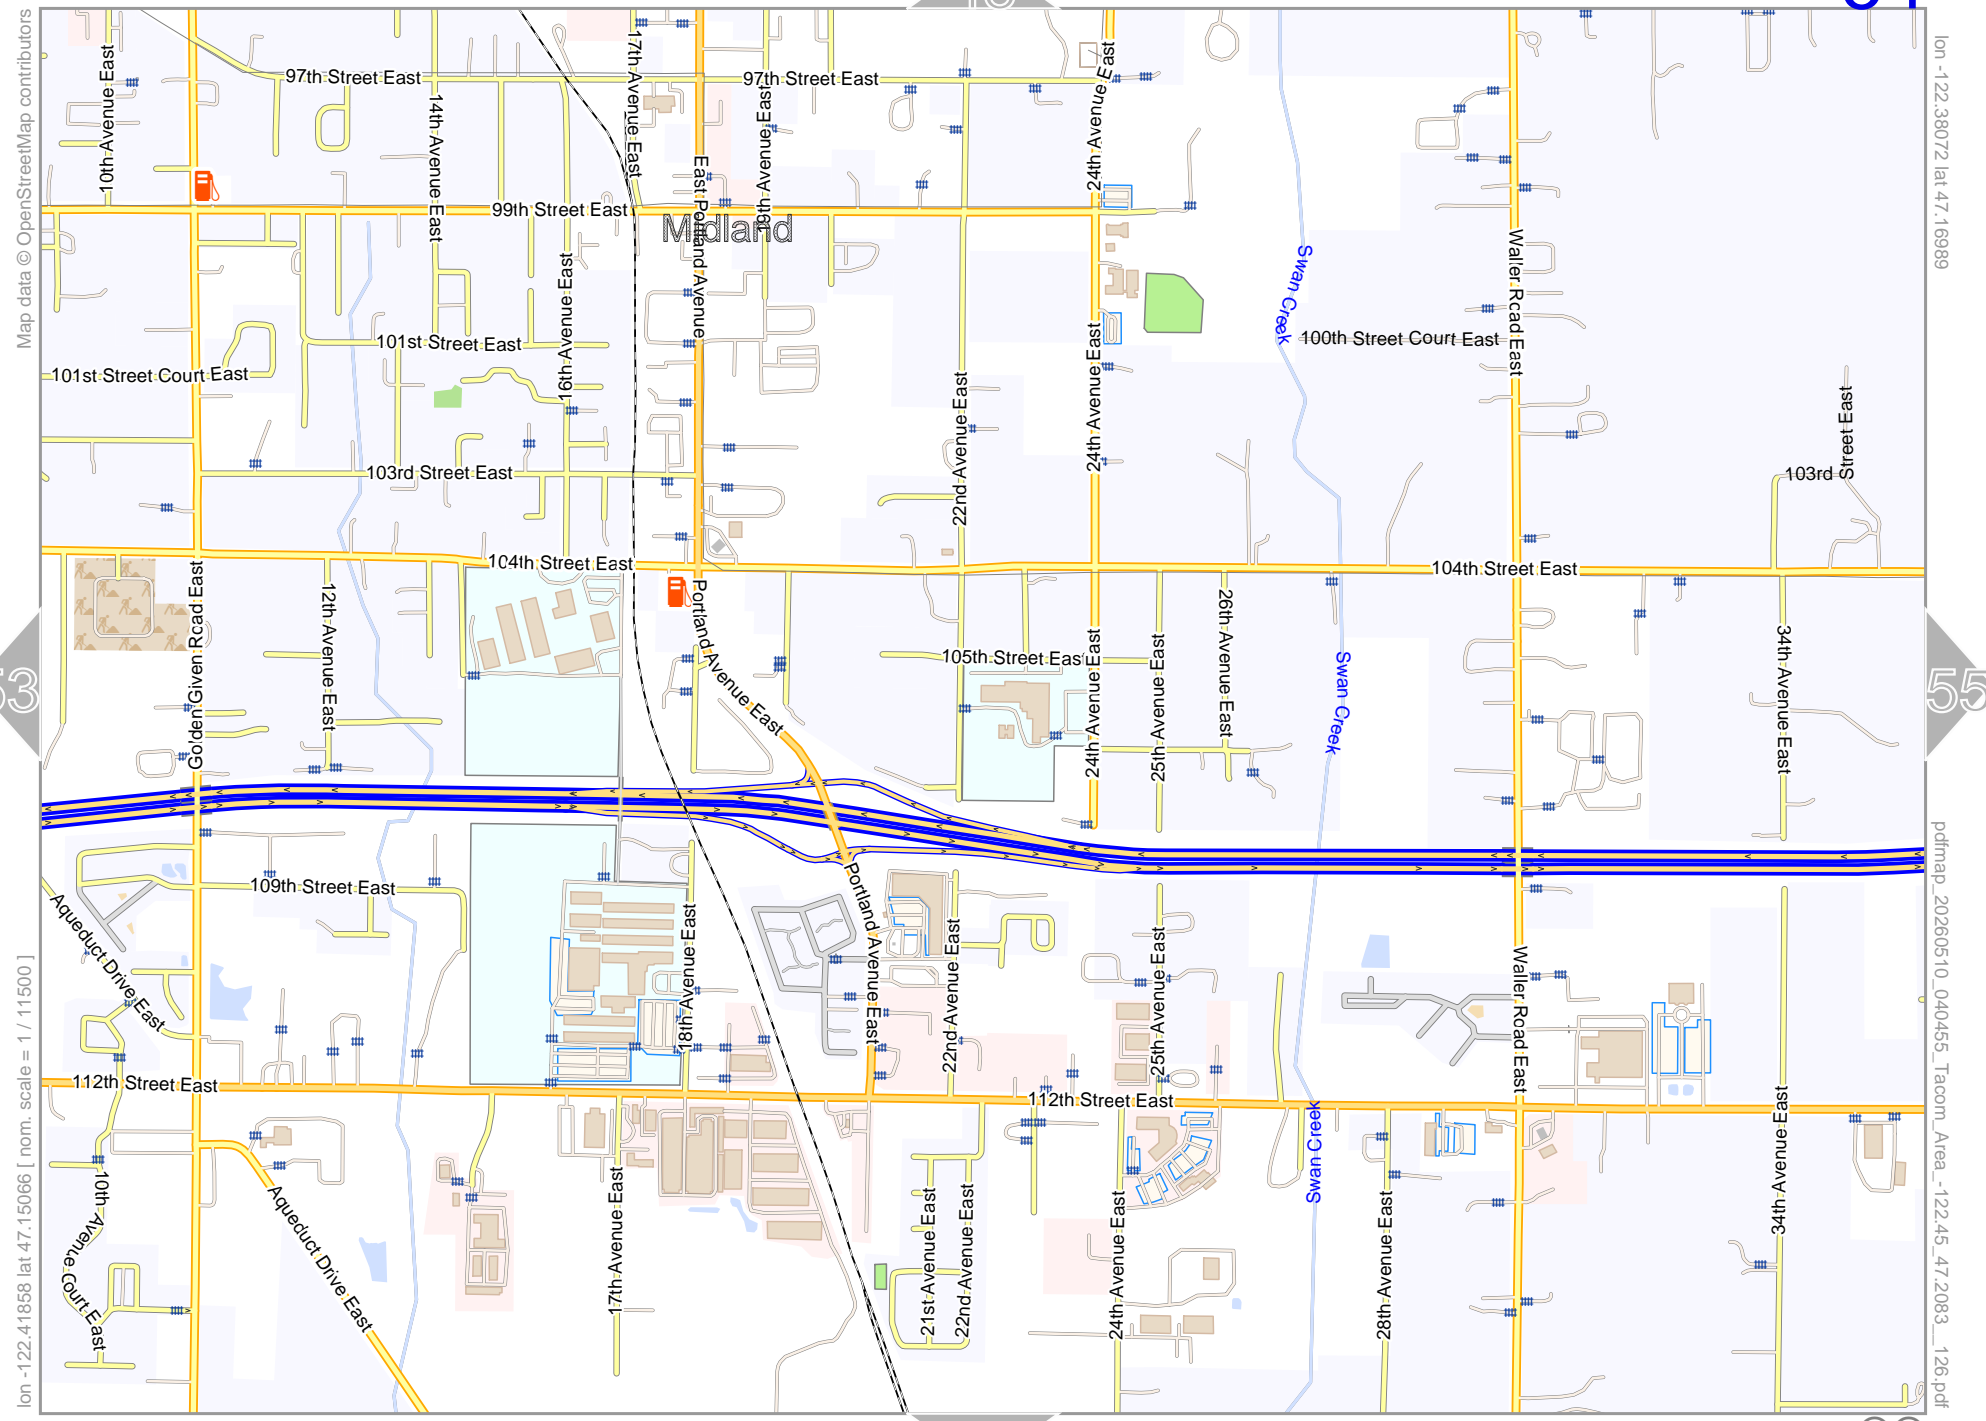

Map data © OpenStreetMap contributors

lon -122.41858 lat 47.16989

lon -122.45643 lat 47.15066 [nom. scale = 1 / 11500]

pdfmap_20260510_040455_Tacom_Area_-122.45_47.2083_126.pdf

Tacom Area

Map data © OpenStreetMap contributors