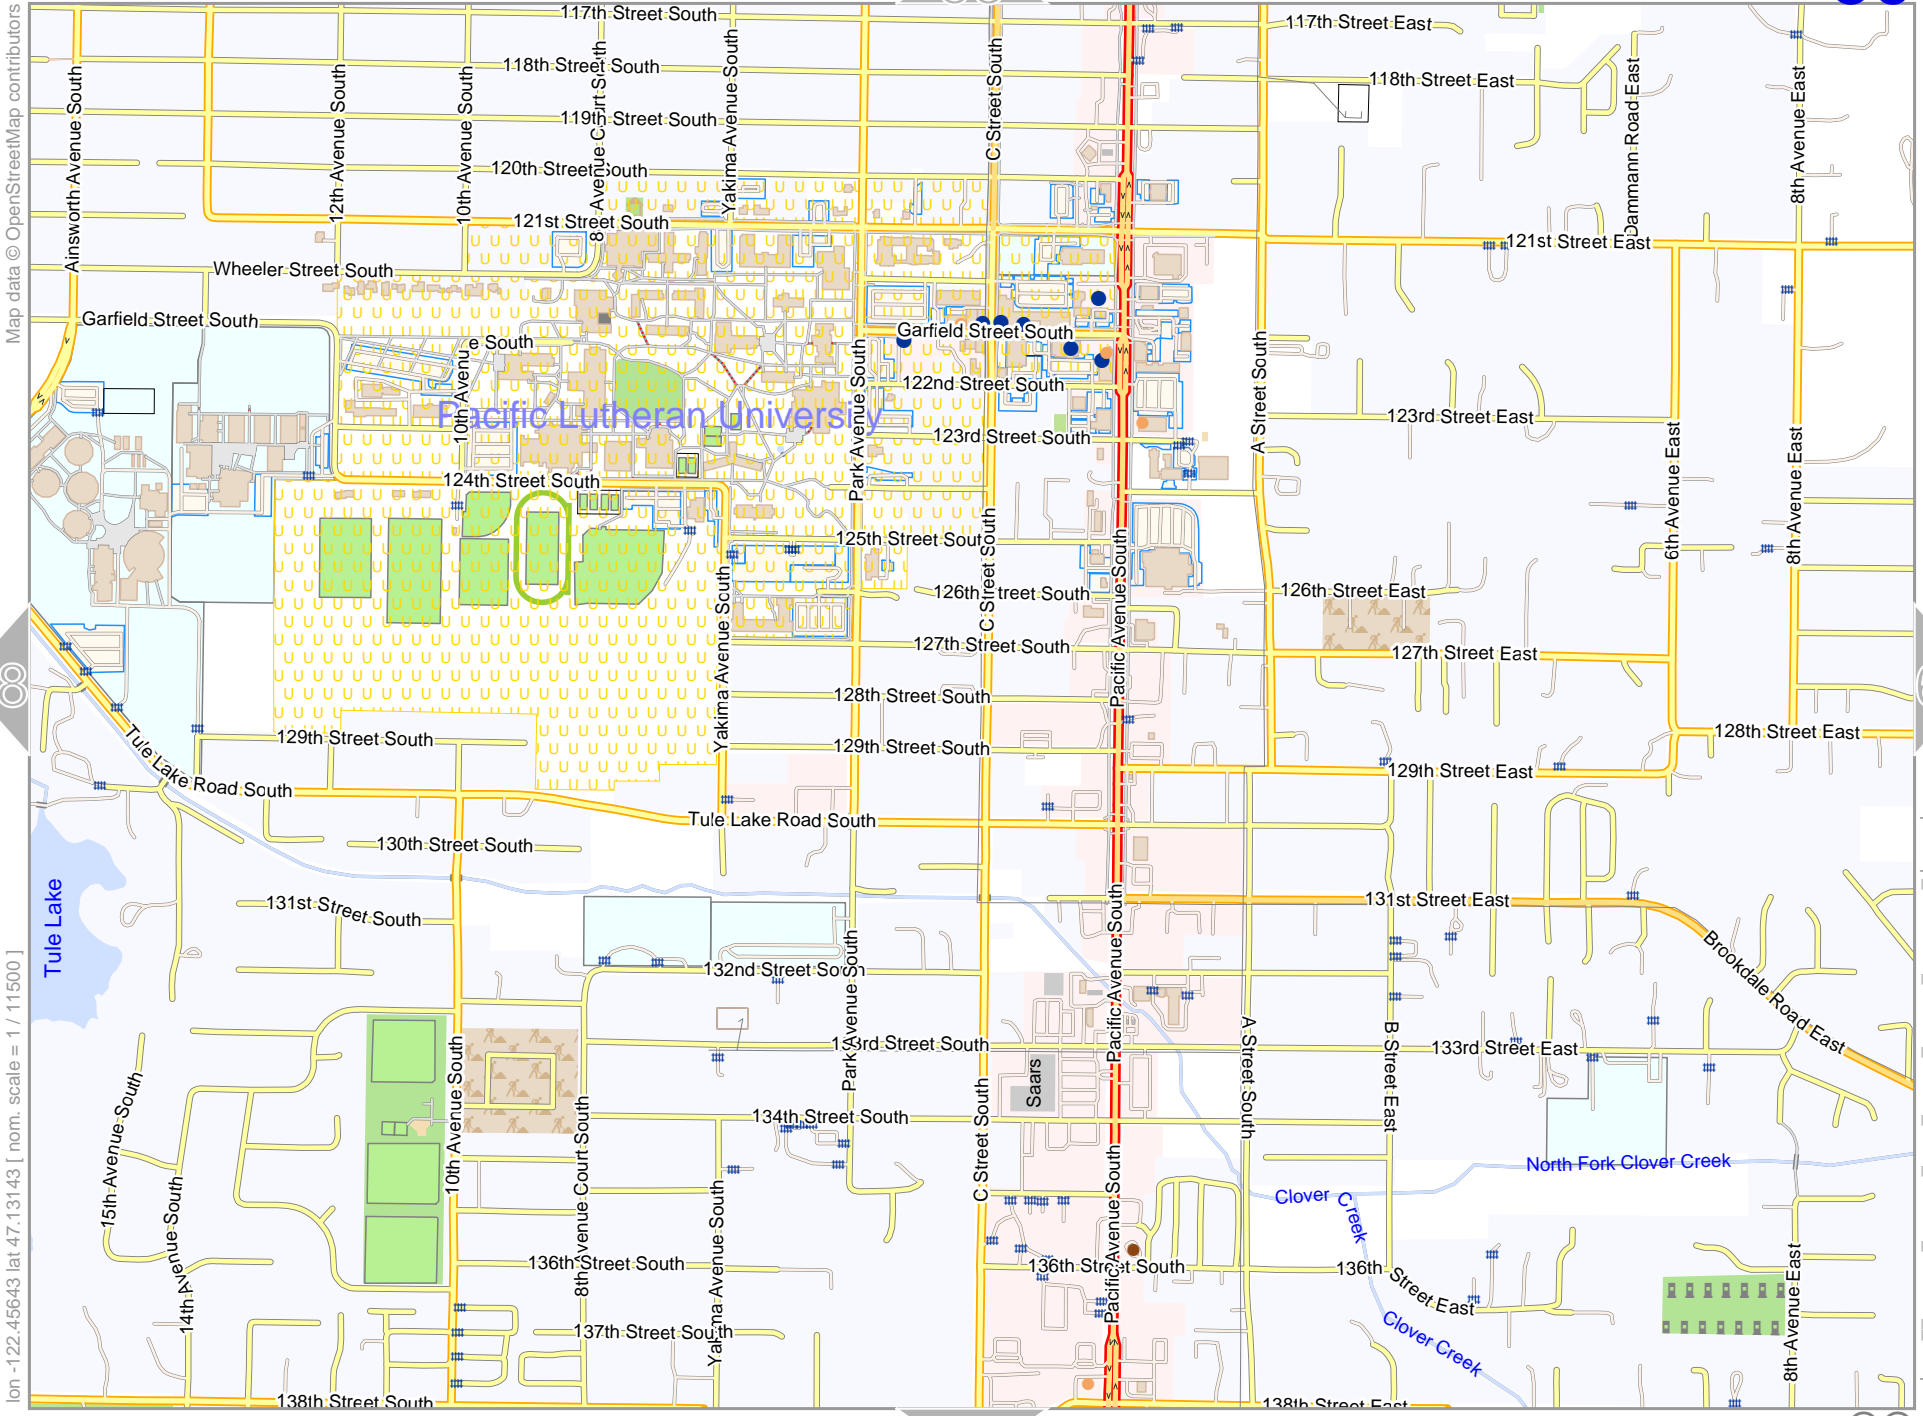

0 100 m 1200 m

Tacom Area

lon -122.49429 lat 47.13143 [nom. scale = 1 / 11500]

pdfmap_20260510_040455_Tacom_Area_-122.45_47.2083_126.pdf

Tacom Area

53

Map data © OpenStreetMap contributors

lon -122.41858 lat 47.15066

58

60

lon -122.45643 lat 47.13143 [nom. scale = 1 / 11500]

pdfmap_20260510_040455_Tacom_Area_-122.45_47.2083_126.pdf

65

Tacom Area

54

66