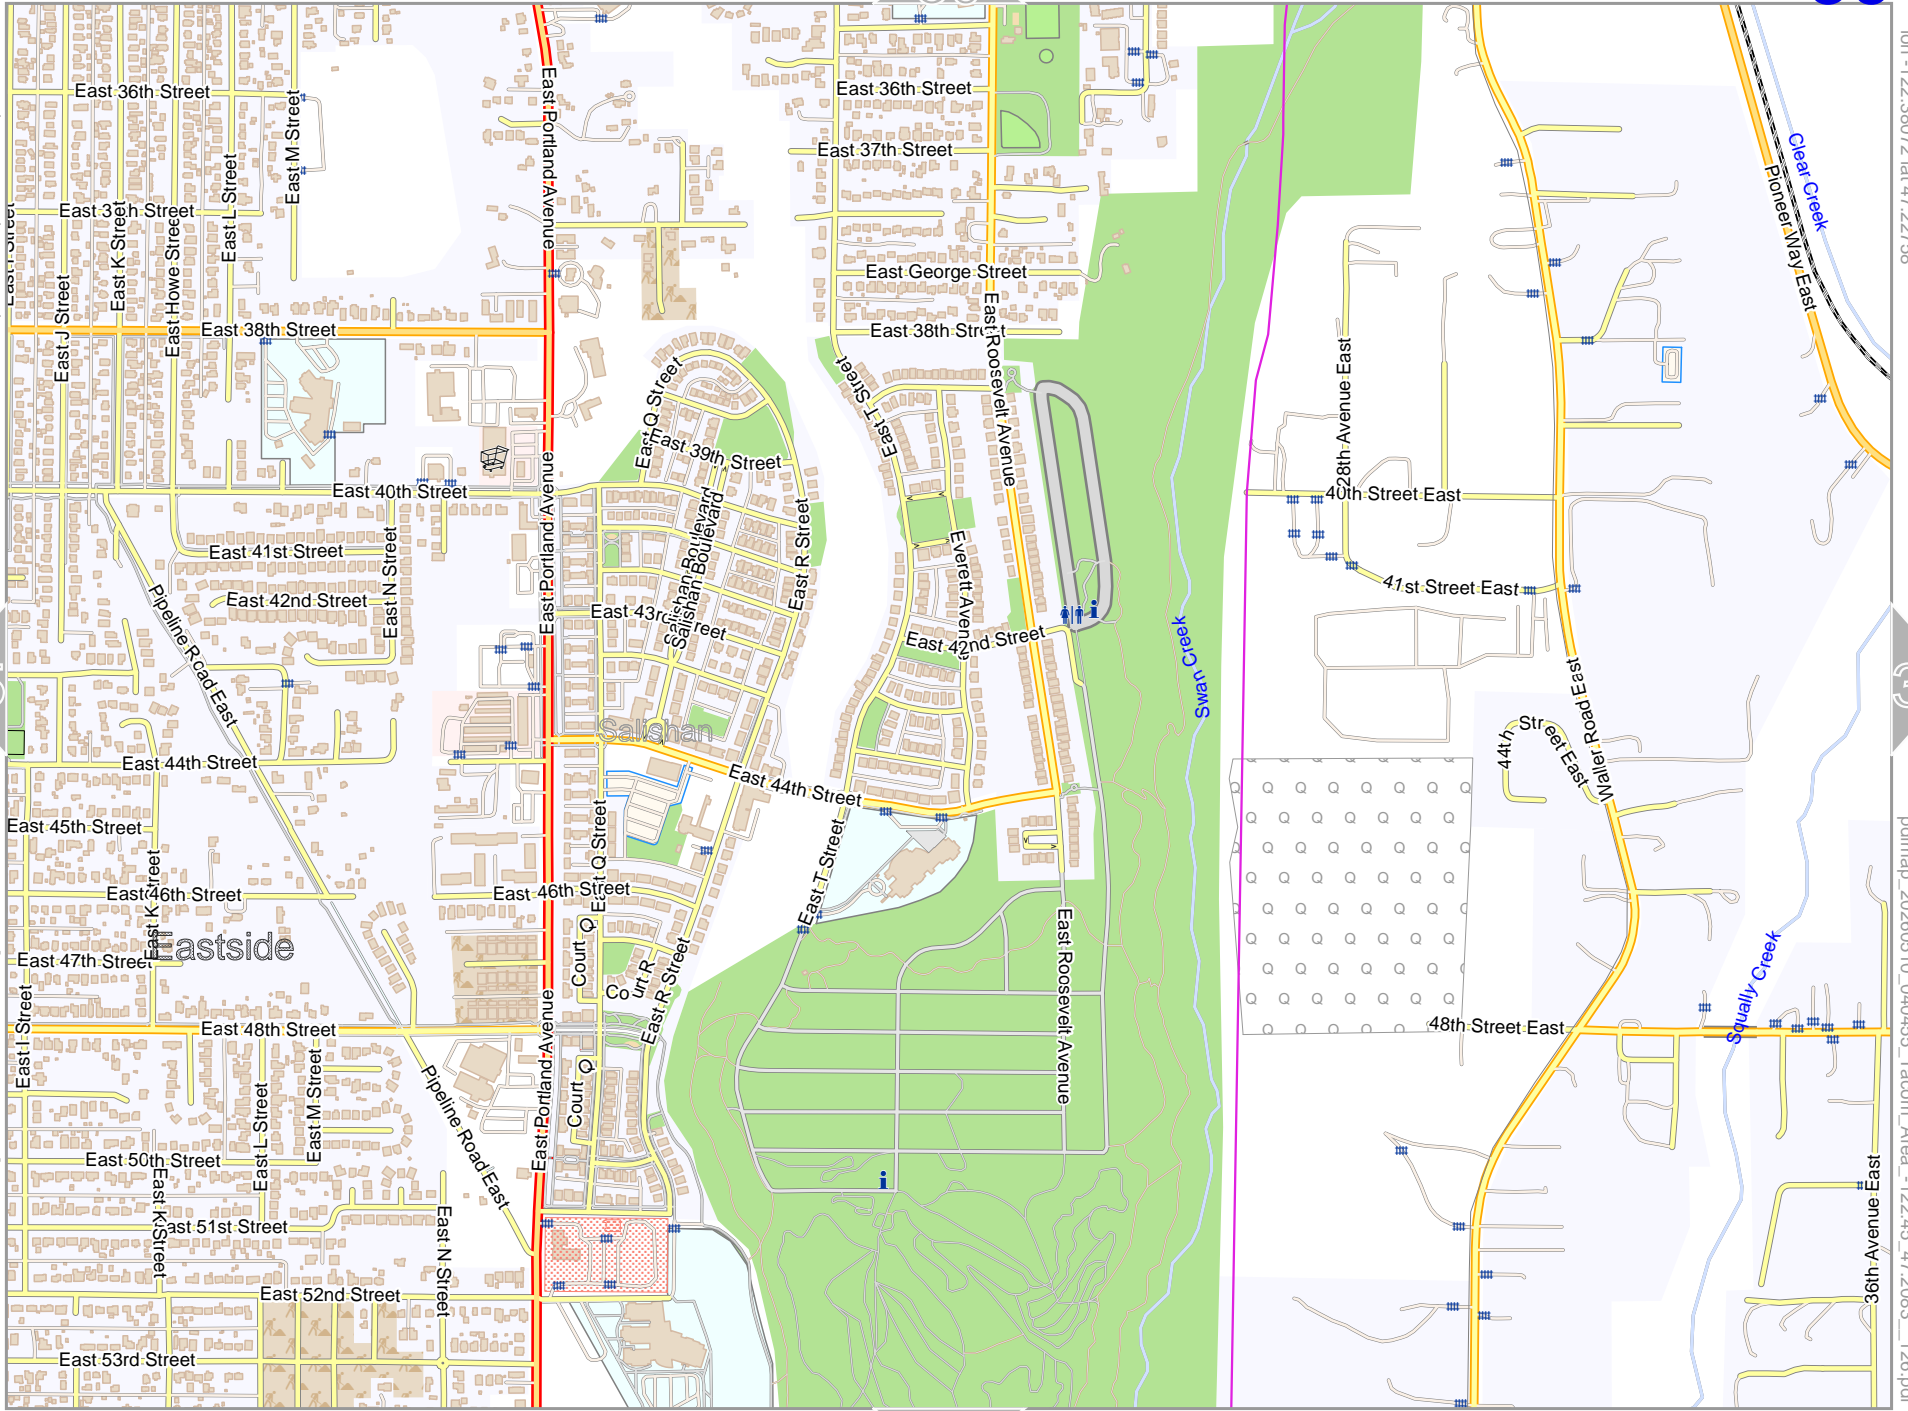

pdfmap_20260510_040455_Tacoma_Area_-122.45_47.2083_126.pdf

Tacom Area

Map data © OpenStreetMap contributors

35

lon -122.41858 lat 47.20835 [nom. scale = 1 / 11500]

0 100 m 1200 m

42

37