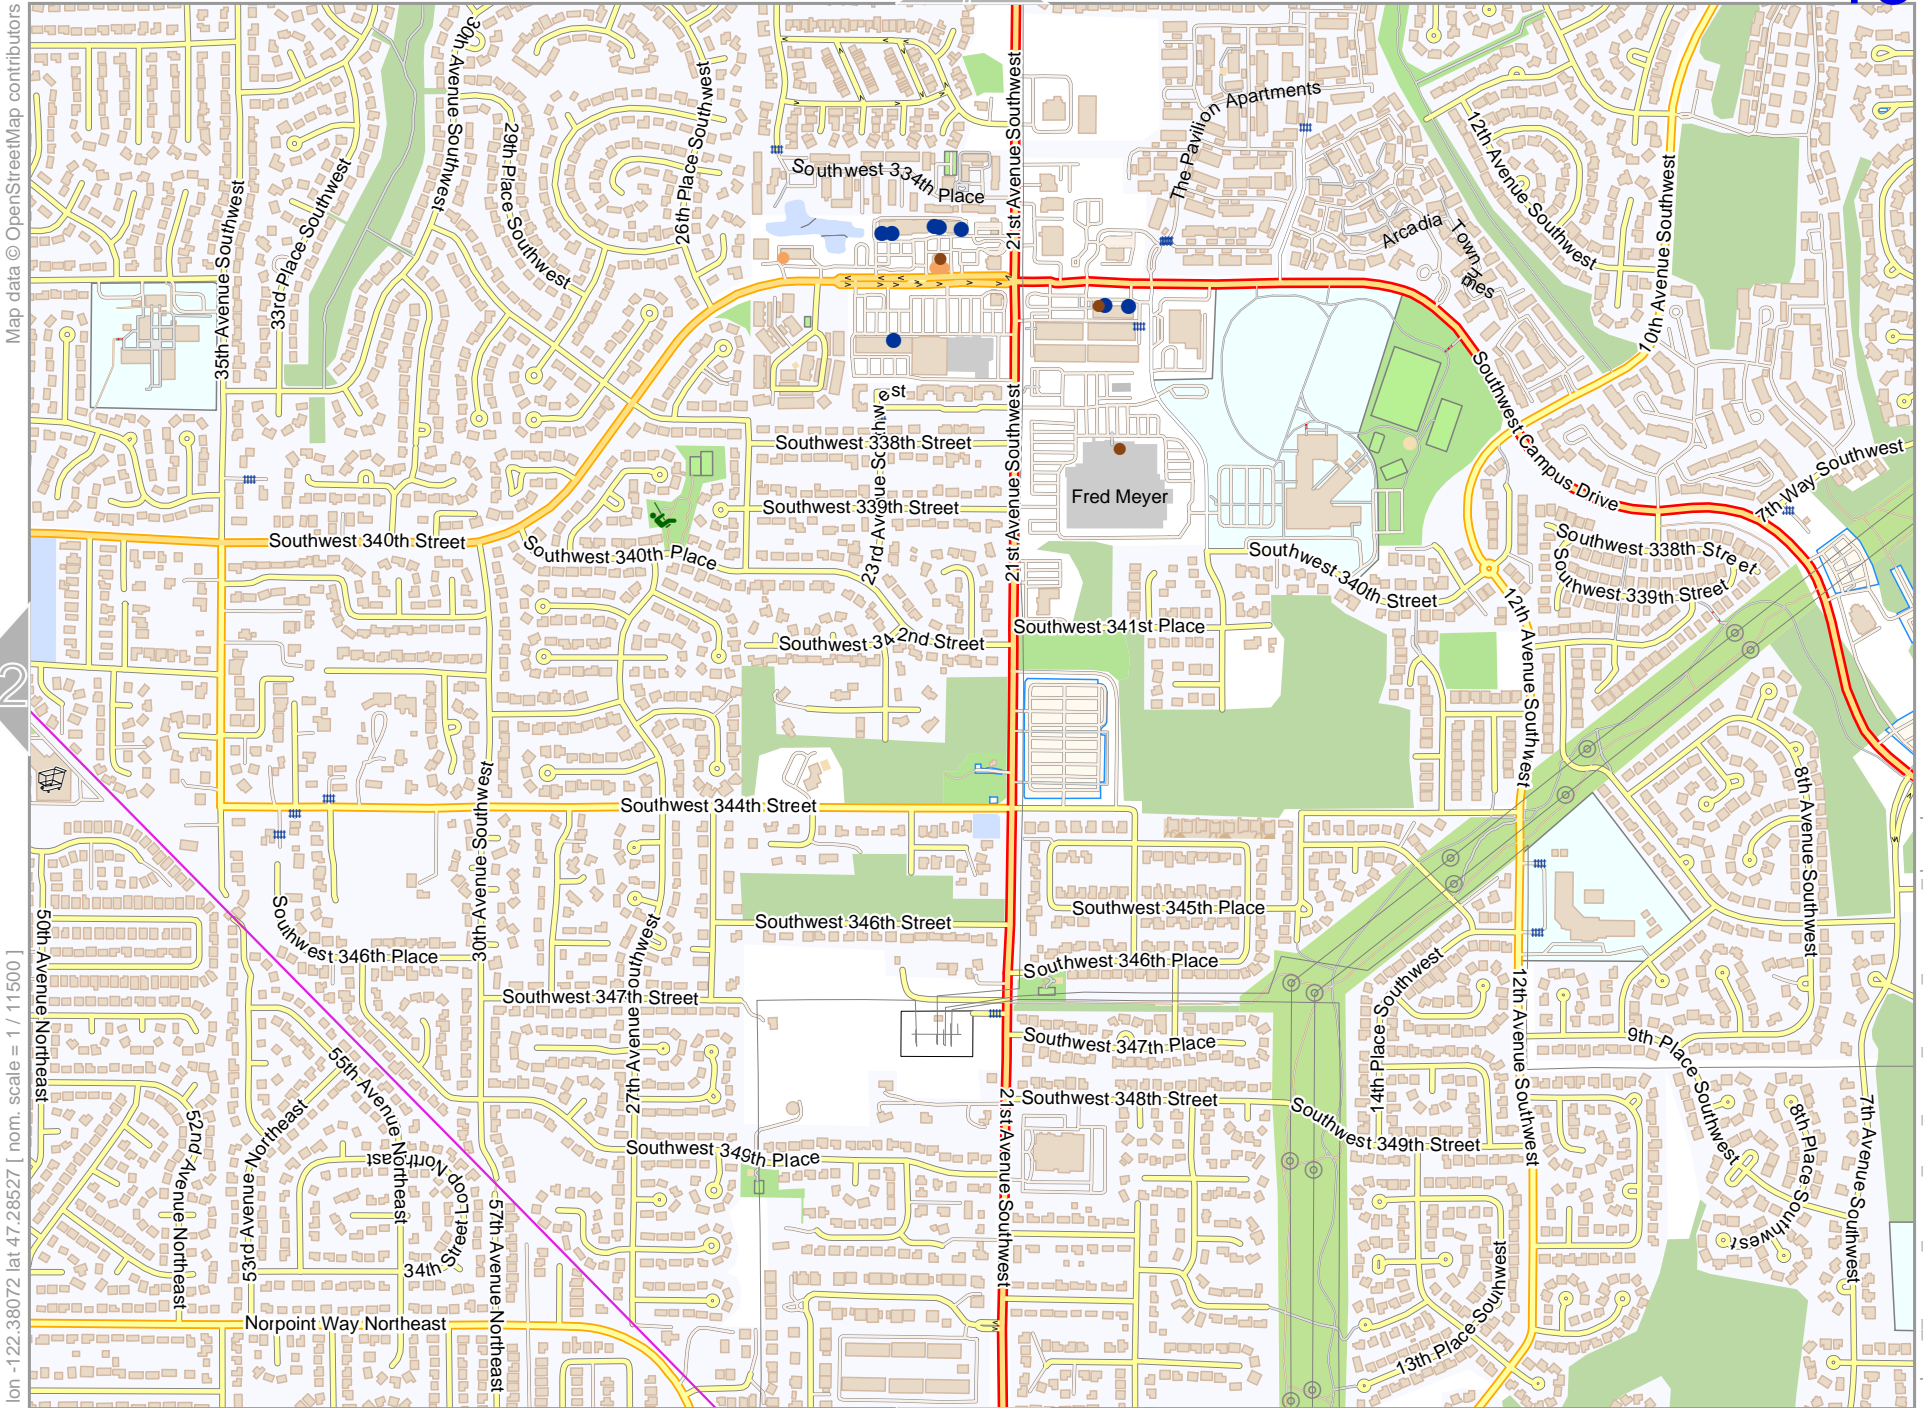

Map data © OpenStreetMap contributors

lon -122.45643 lat 47.28527 [nom. scale = 1 / 11500]

lon -122.41858 lat 47.30450

pdfmap_20260510_040455_Tacom_Area_-122.45_47.2083_126.pdf

Tacom Area

Map data © OpenStreetMap contributors

lon -122.38072 lat 47.30450

lon -122.41858 lat 47.28527 [nom. scale = 1 / 11500]

pdfmap_20260510_040455_Tacom_Area_-122.45_47.2083_126.pdf

Tacom Area

Map data © OpenStreetMap contributors

lon -122.34286 lat 47.30450

12

lon -122.38072 lat 47.28527 [nom. scale = 1 / 115000

pdfmap_20260510_040455_Tacom_Area_-122.45_47.2083_126.pdf

19

Tacom Area

8

Map data © OpenStreetMap contributors

lon -122.53215 lat 47.28527

lon -122.49429 lat 47.26527

pdfmap_20260510_040455_Tacoma_Area_-122.45_47.2083_126.pdf

Tacom Area

10

Map data © OpenStreetMap contributors

lon -122.45643 lat 47.26527

lon -122.49429 lat 47.26604 [nom. scale = 1 / 11500]