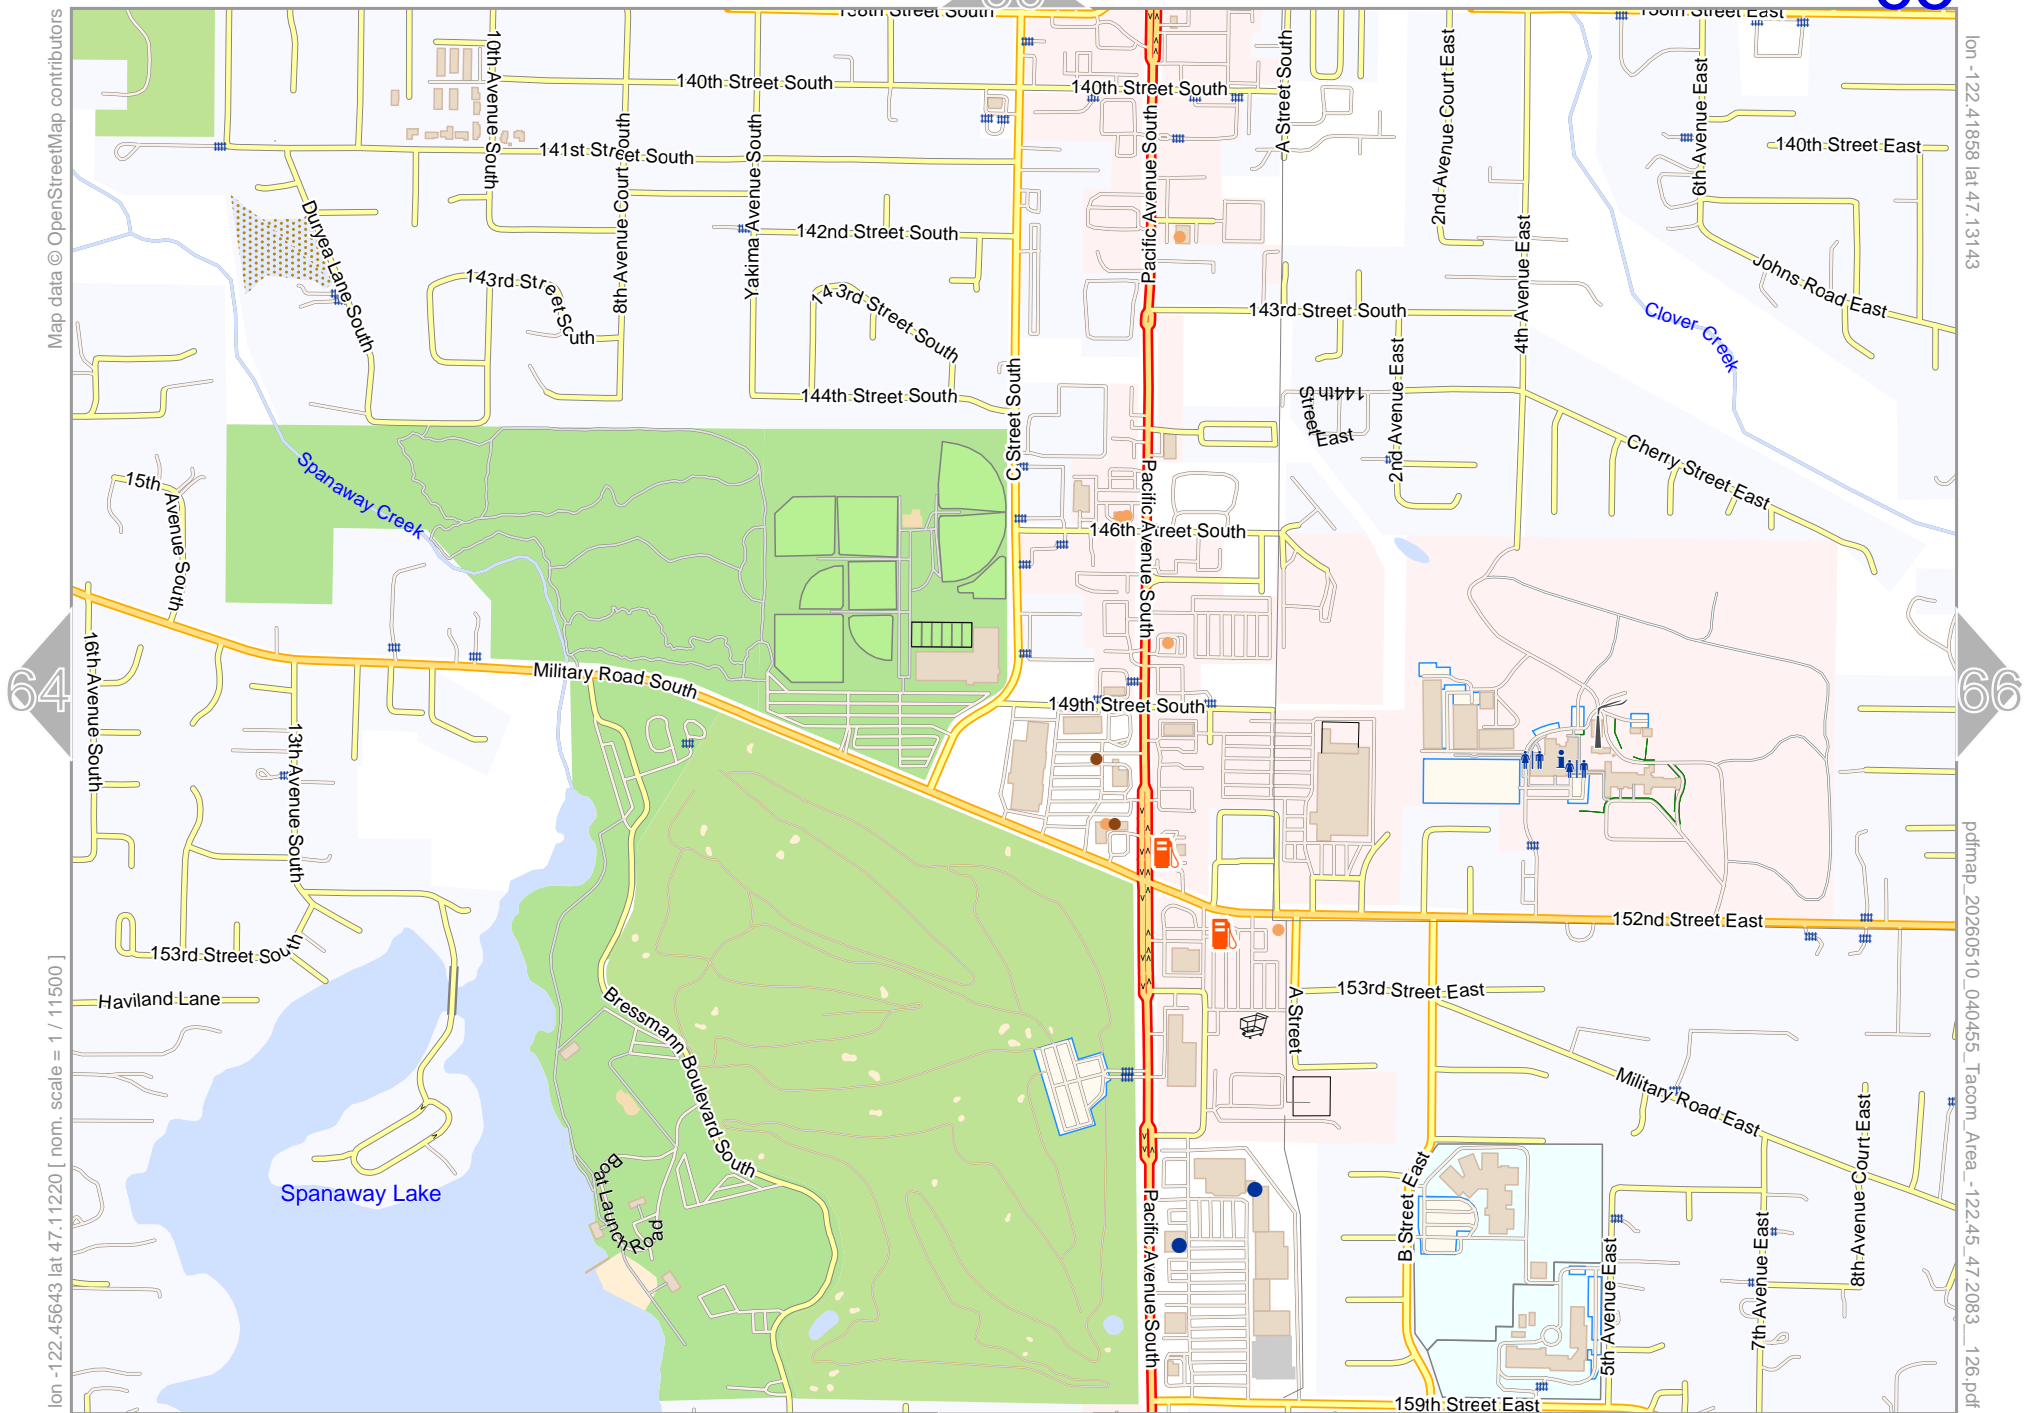

lon -122.45643 lat 47.13143

pdfmap_20260510_040455_Tacom_Area_-122.45_47.2083_126.pdf

63

65

Tacom Area

Map data © OpenStreetMap contributors

lon -122.41858 lat 47.13143

lon -122.45643 lat 47.11220 [nom. scale = 1 / 115000]