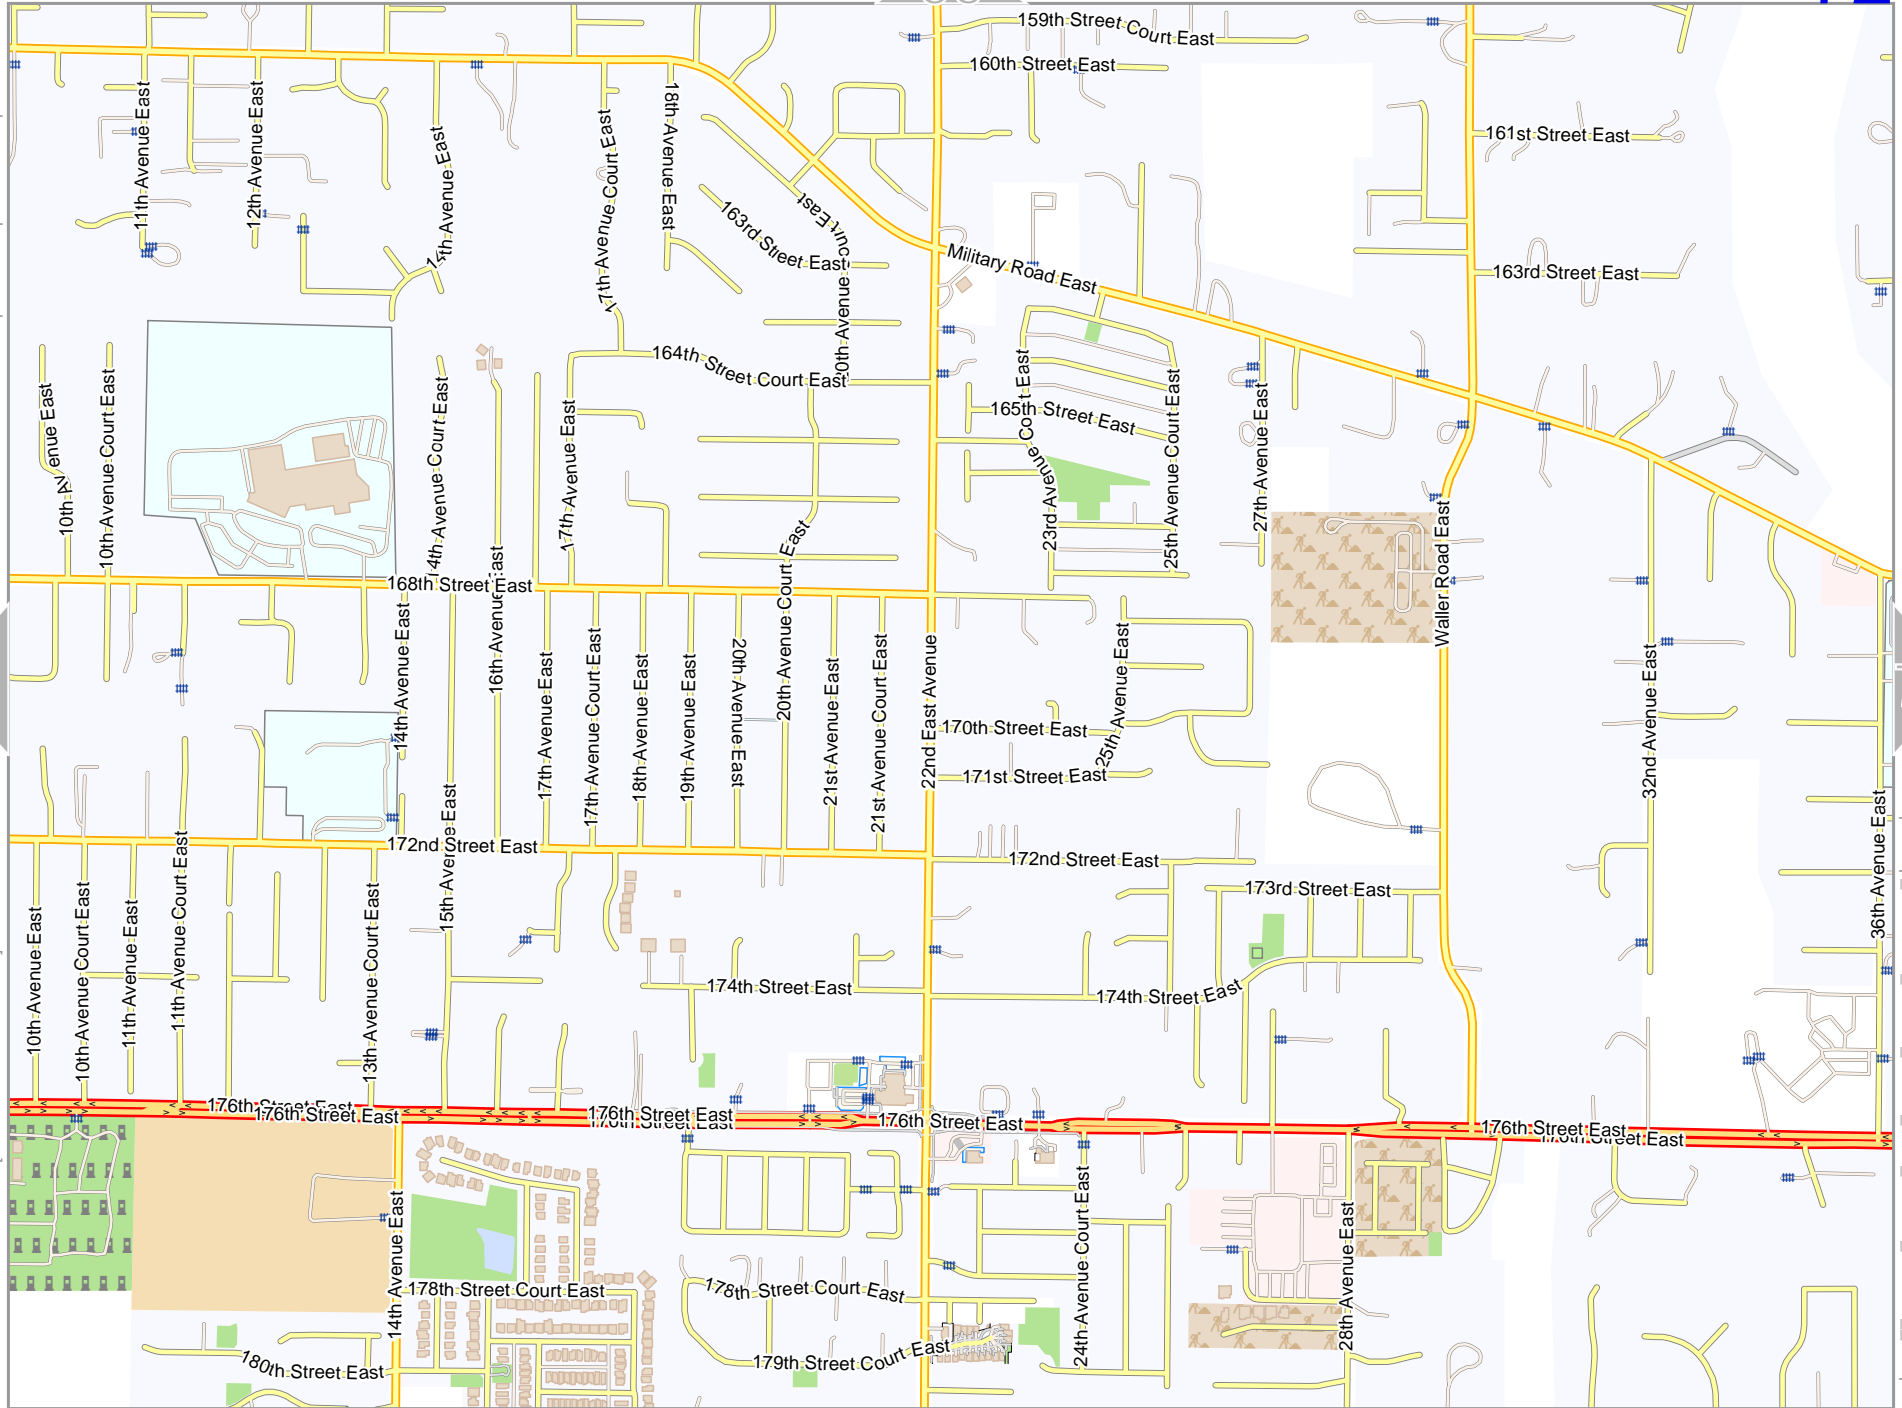

Tacom Area

Map data © OpenStreetMap contributors

lon -122.41858 lat 47.09297 [nom. scale = 1 / 11500]

lon -122.38072 lat 47.11220

pdfmap_20260510_040455_Tacom_Area_-122.45_47.2083_126.pdf

0 100 m 1200 m