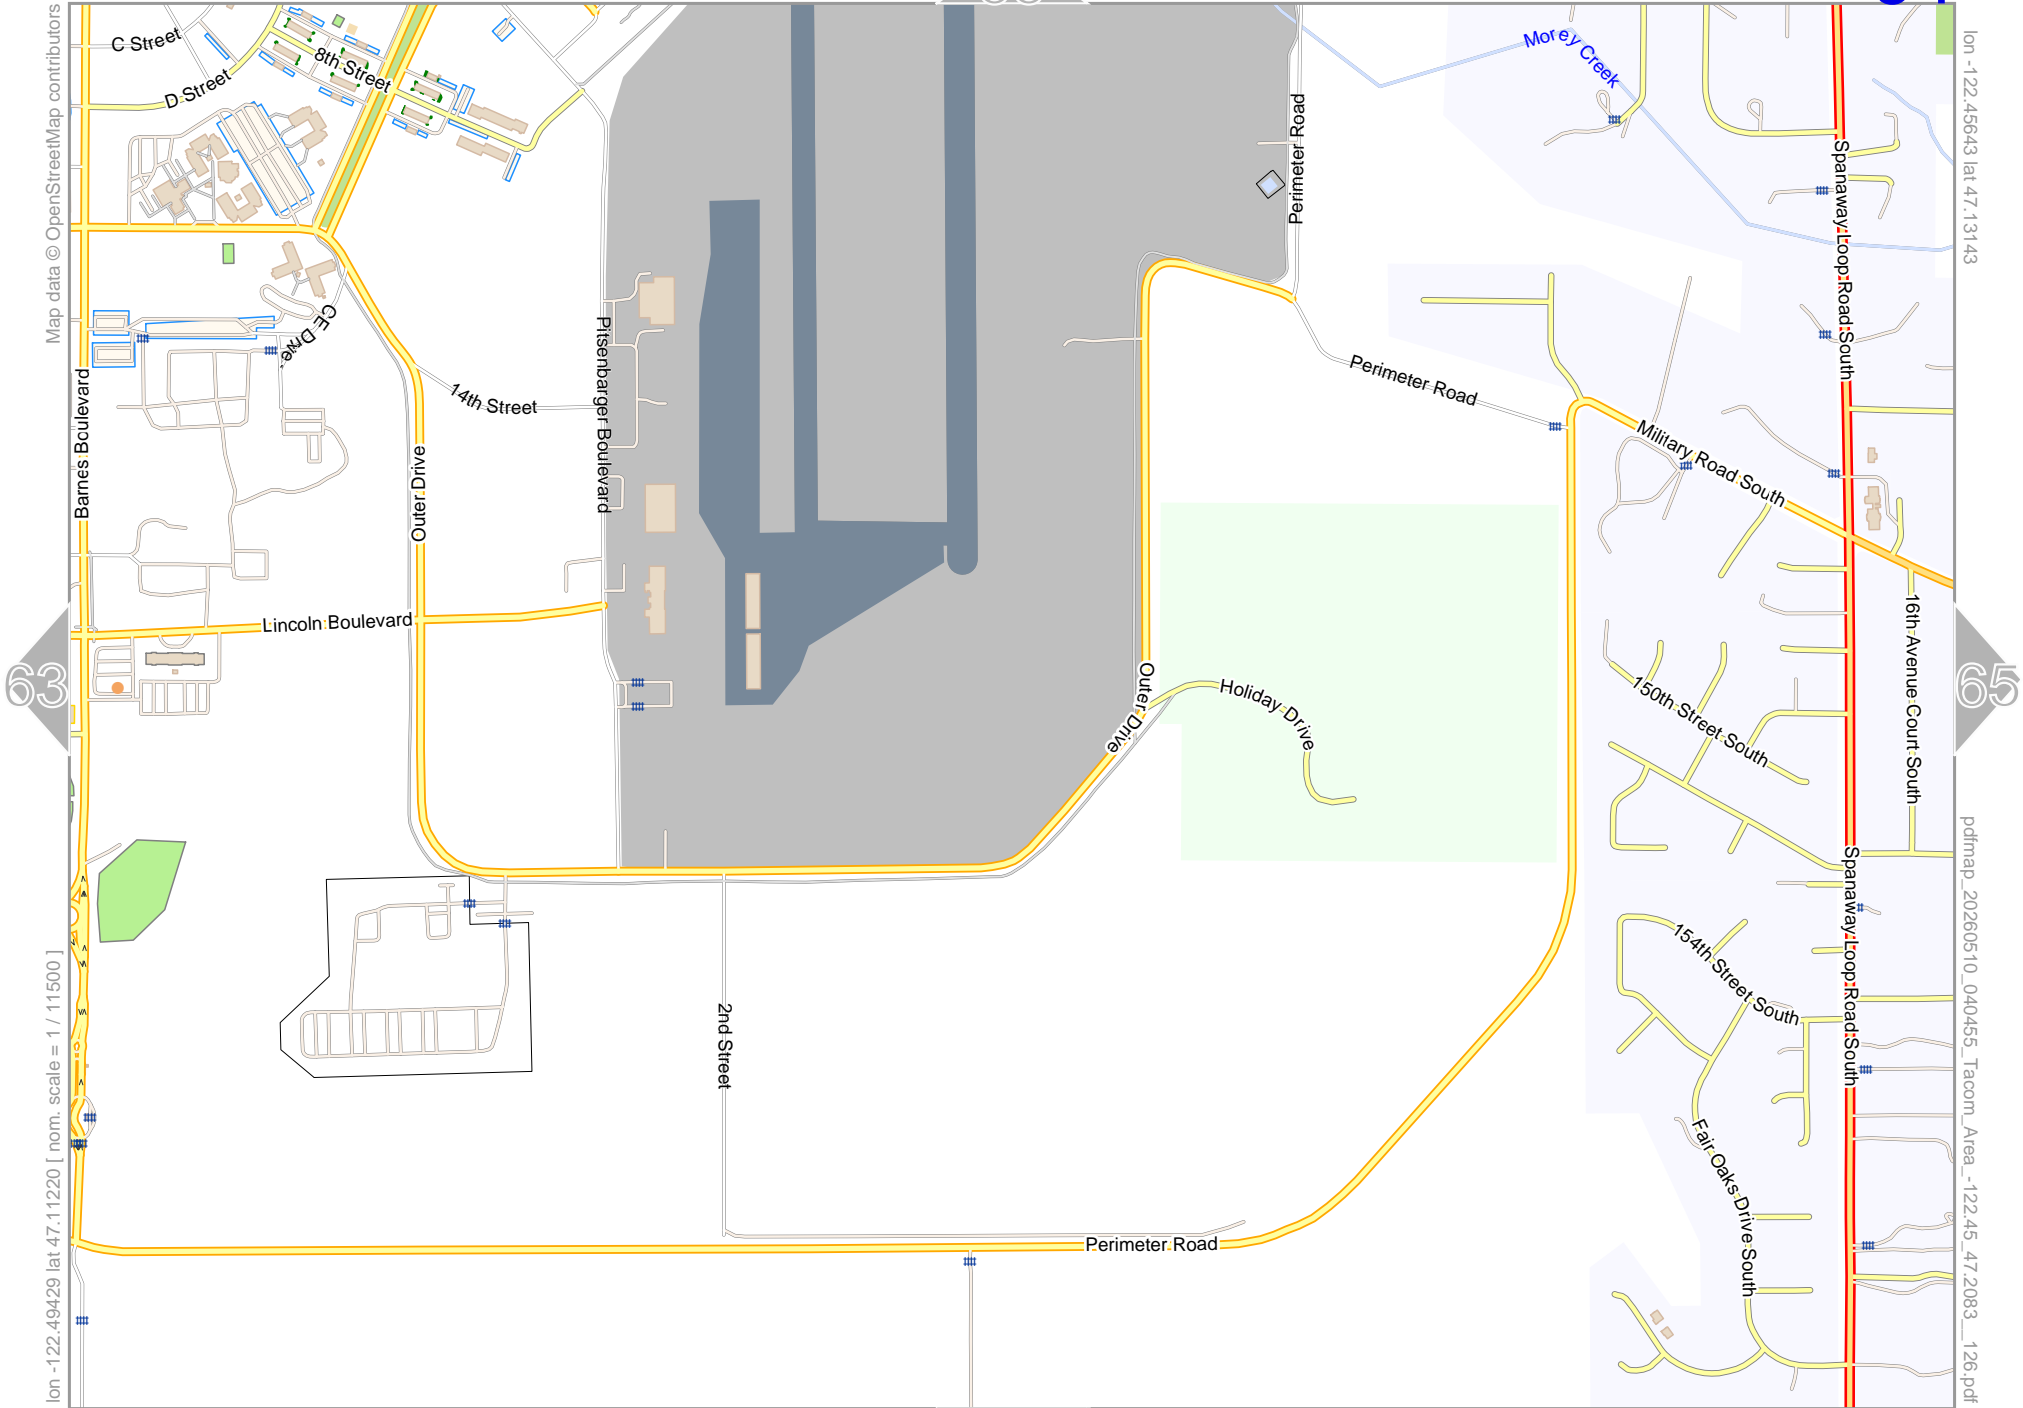

Tacom Area

Map data © OpenStreetMap contributors

lon -122.49429 lat 47.11220 [nom. scale = 1 / 11500]

lon -122.45643 lat 47.13143

pdfmap_20260510_040455_Tacom_Area_-122.45_47.2083_126.pdf

63

65