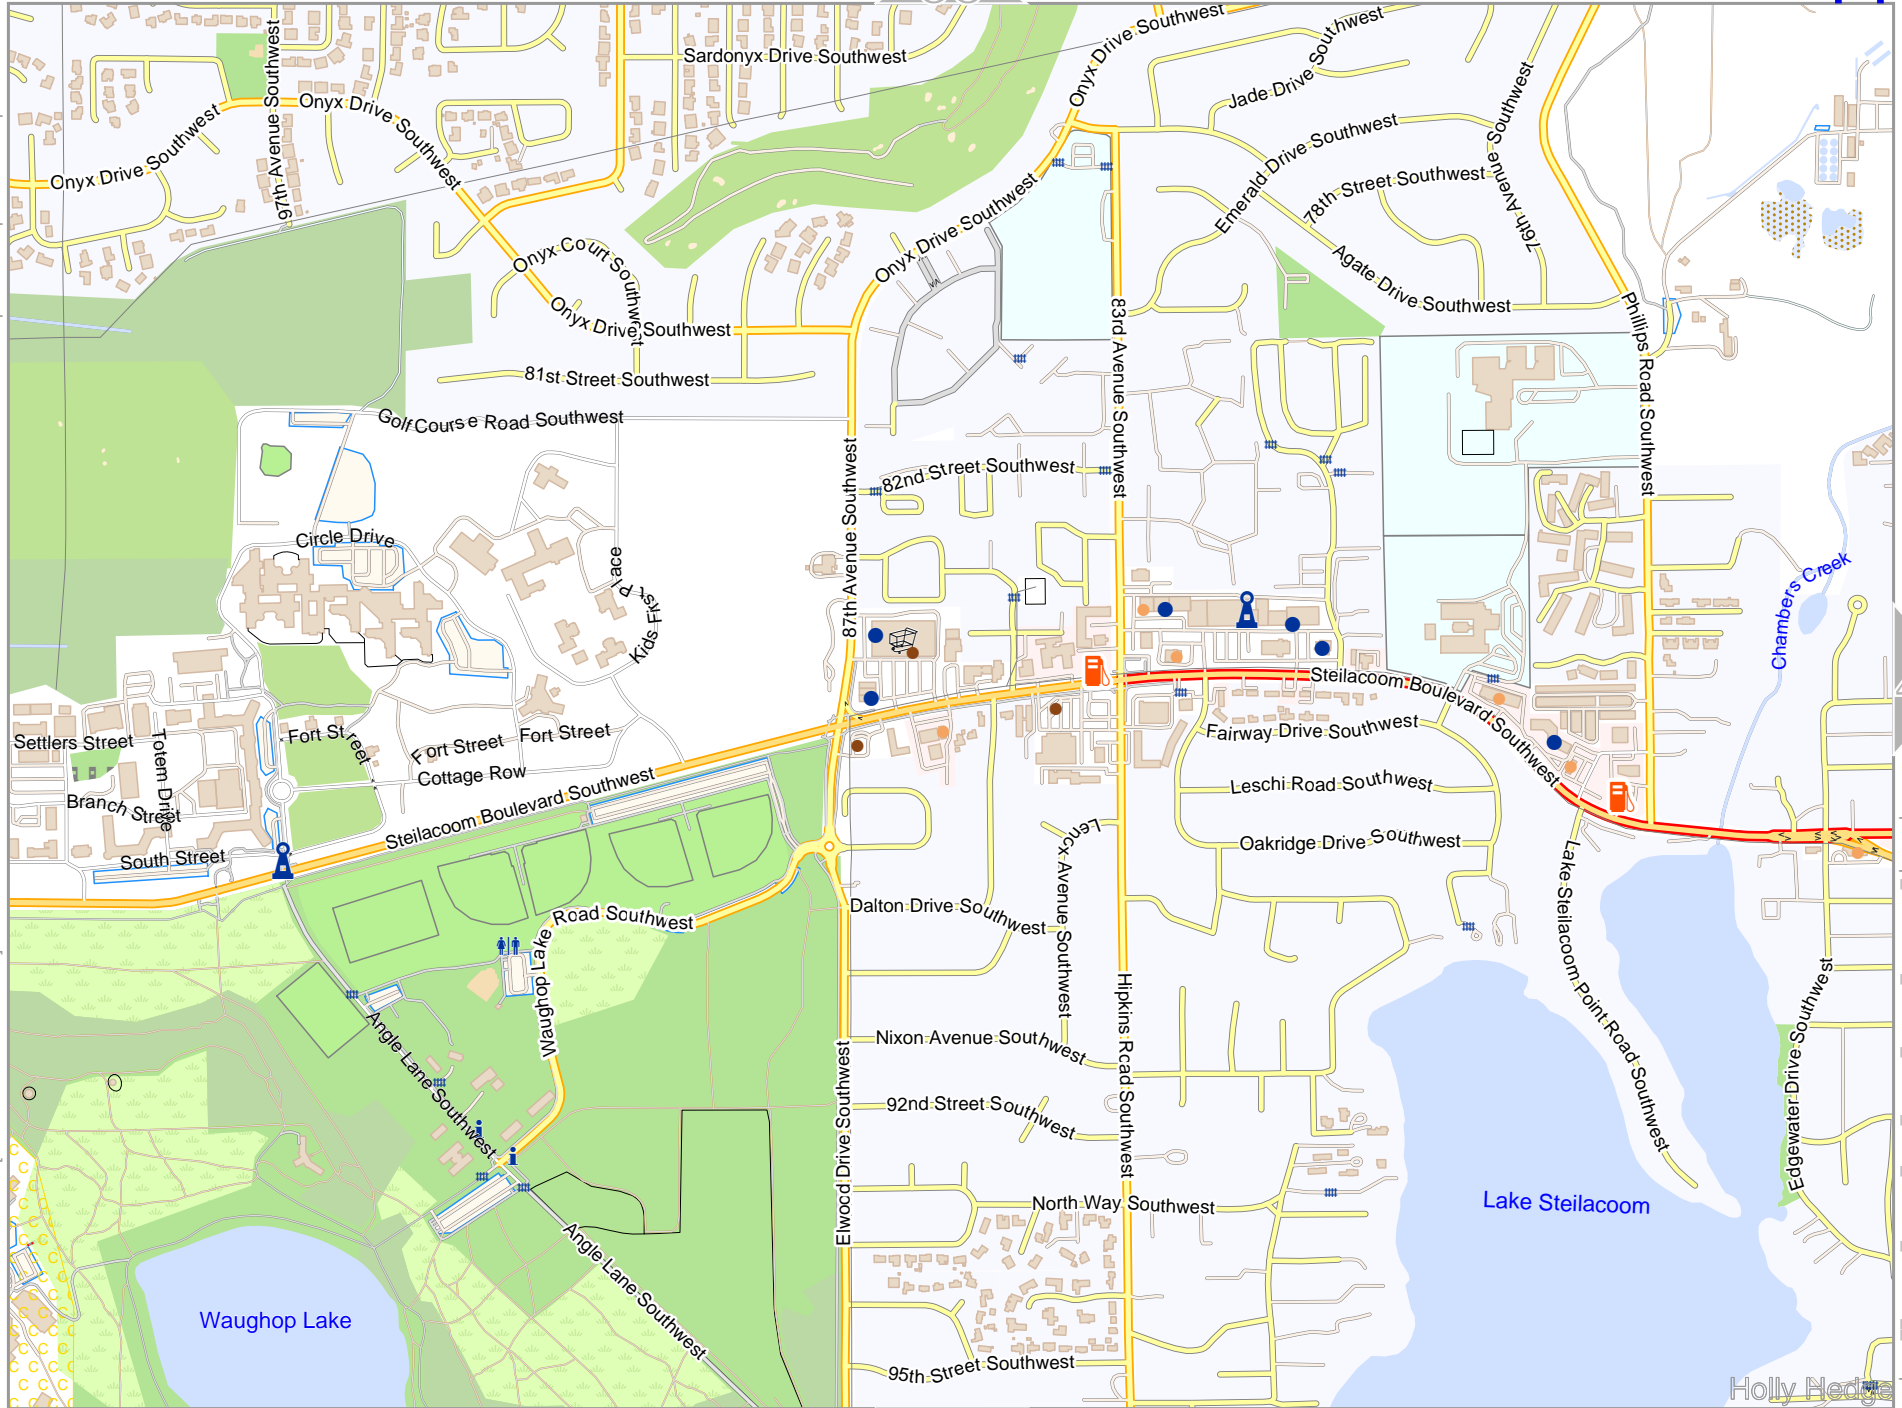

pdfmap_20260510_040455_Tacom_Area_-122.45_47.2083_126.pdf

Tacom Area

Map data © OpenStreetMap contributors

lon -122.53215 lat 47.16912

lon -122.57001 lat 47.16989 [nom. scale = 1 / 11500]

pdfmap_20260510_040455_Tacom_Area_-122.45_47.2083_126.pdf