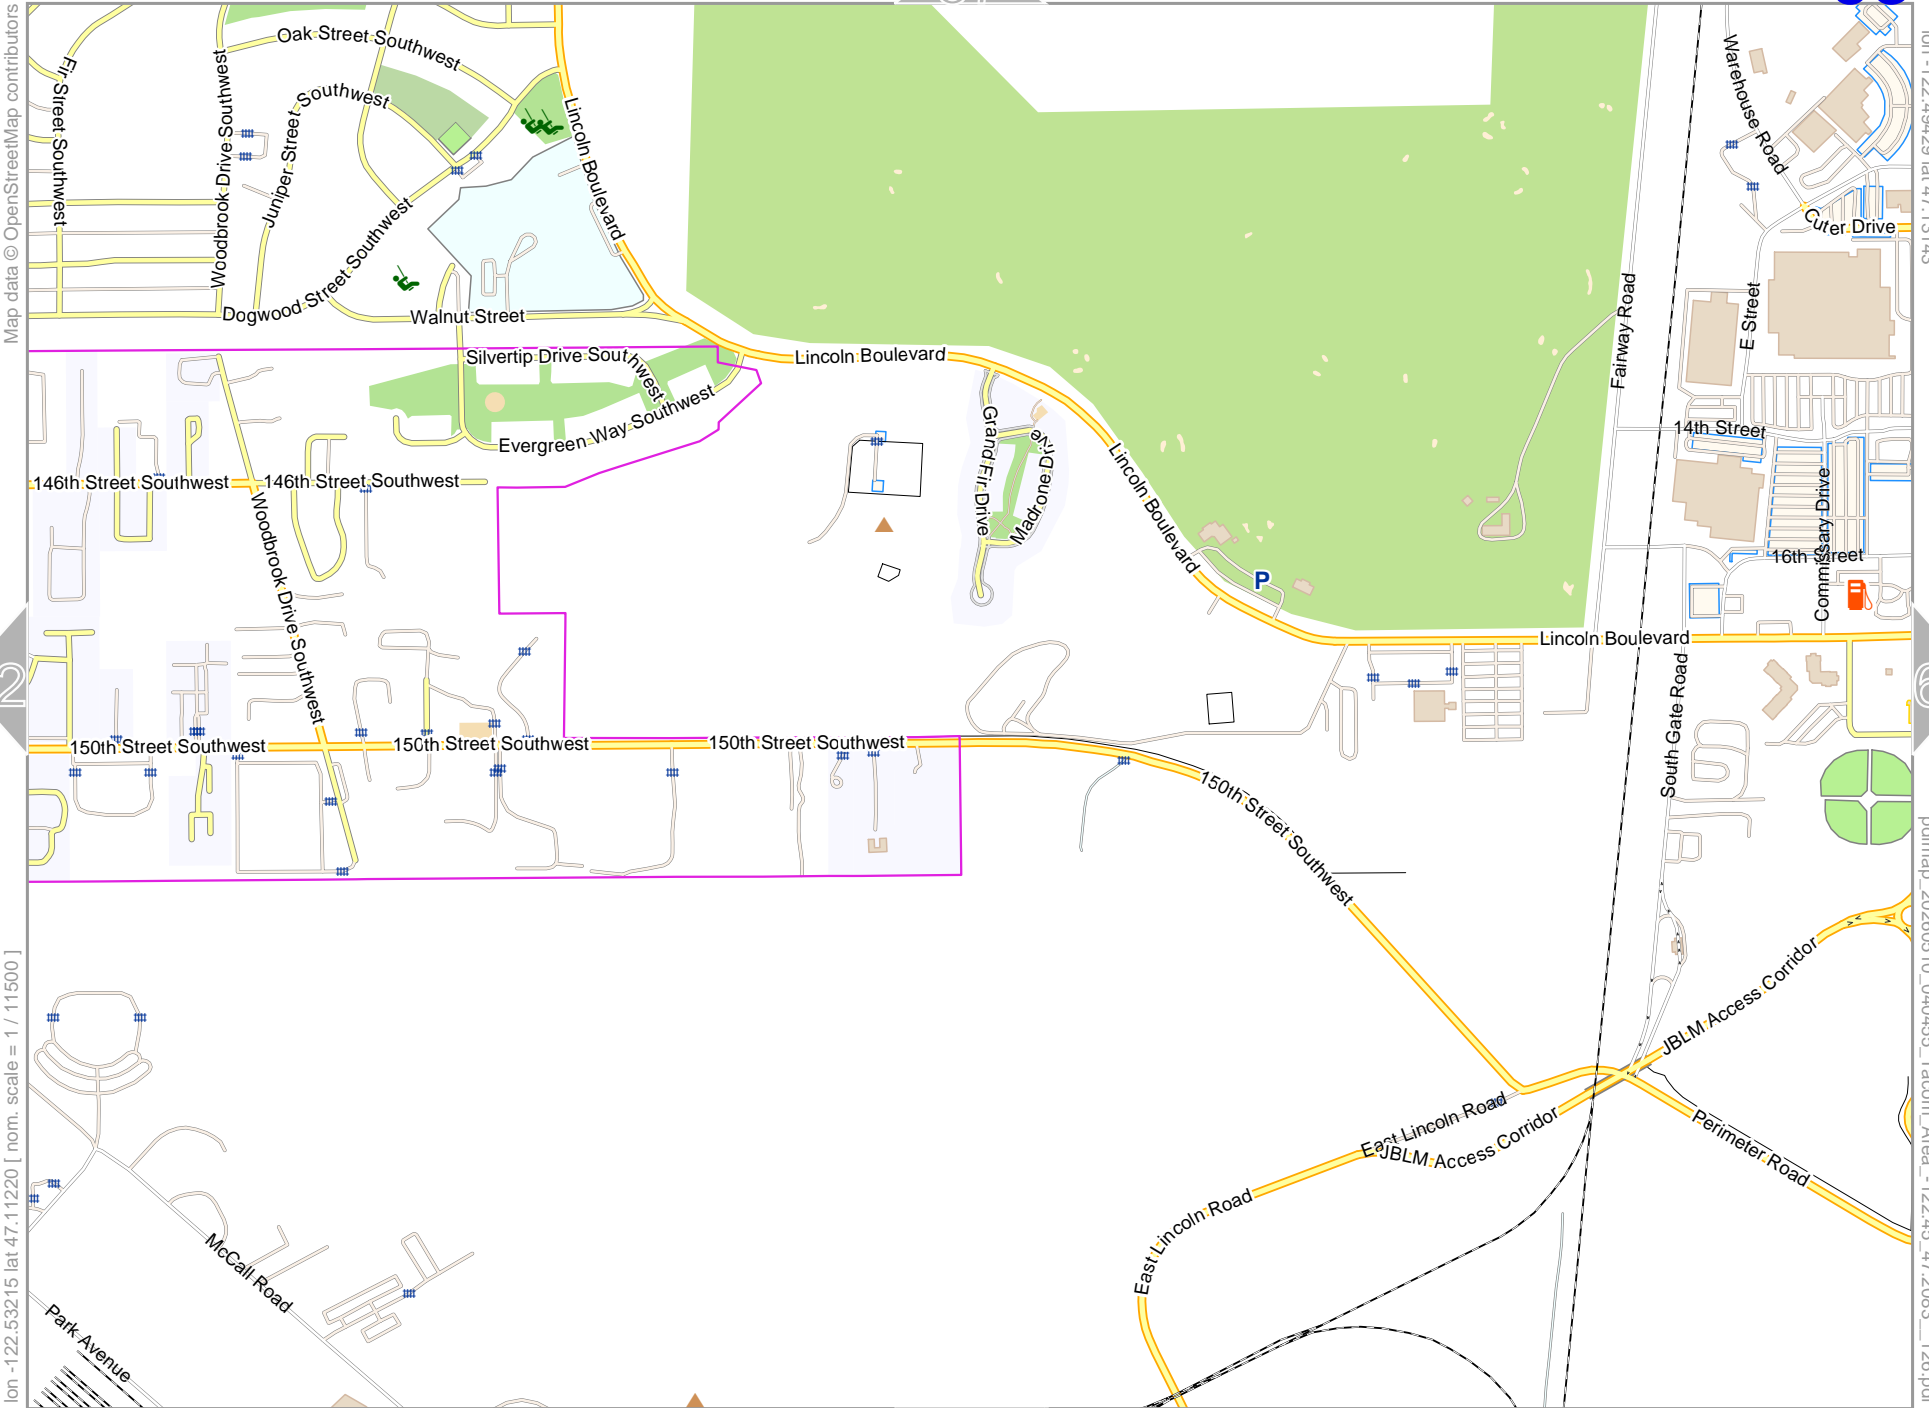

Tacom Area

Map data © OpenStreetMap contributors

lon -122.49429 lat 47.13143

lon -122.53215 lat 47.11220 [nom. scale = 1 / 11500]

pdfmap_20260510_040455_Tacom_Area_-122.45_47.2083_126.pdf