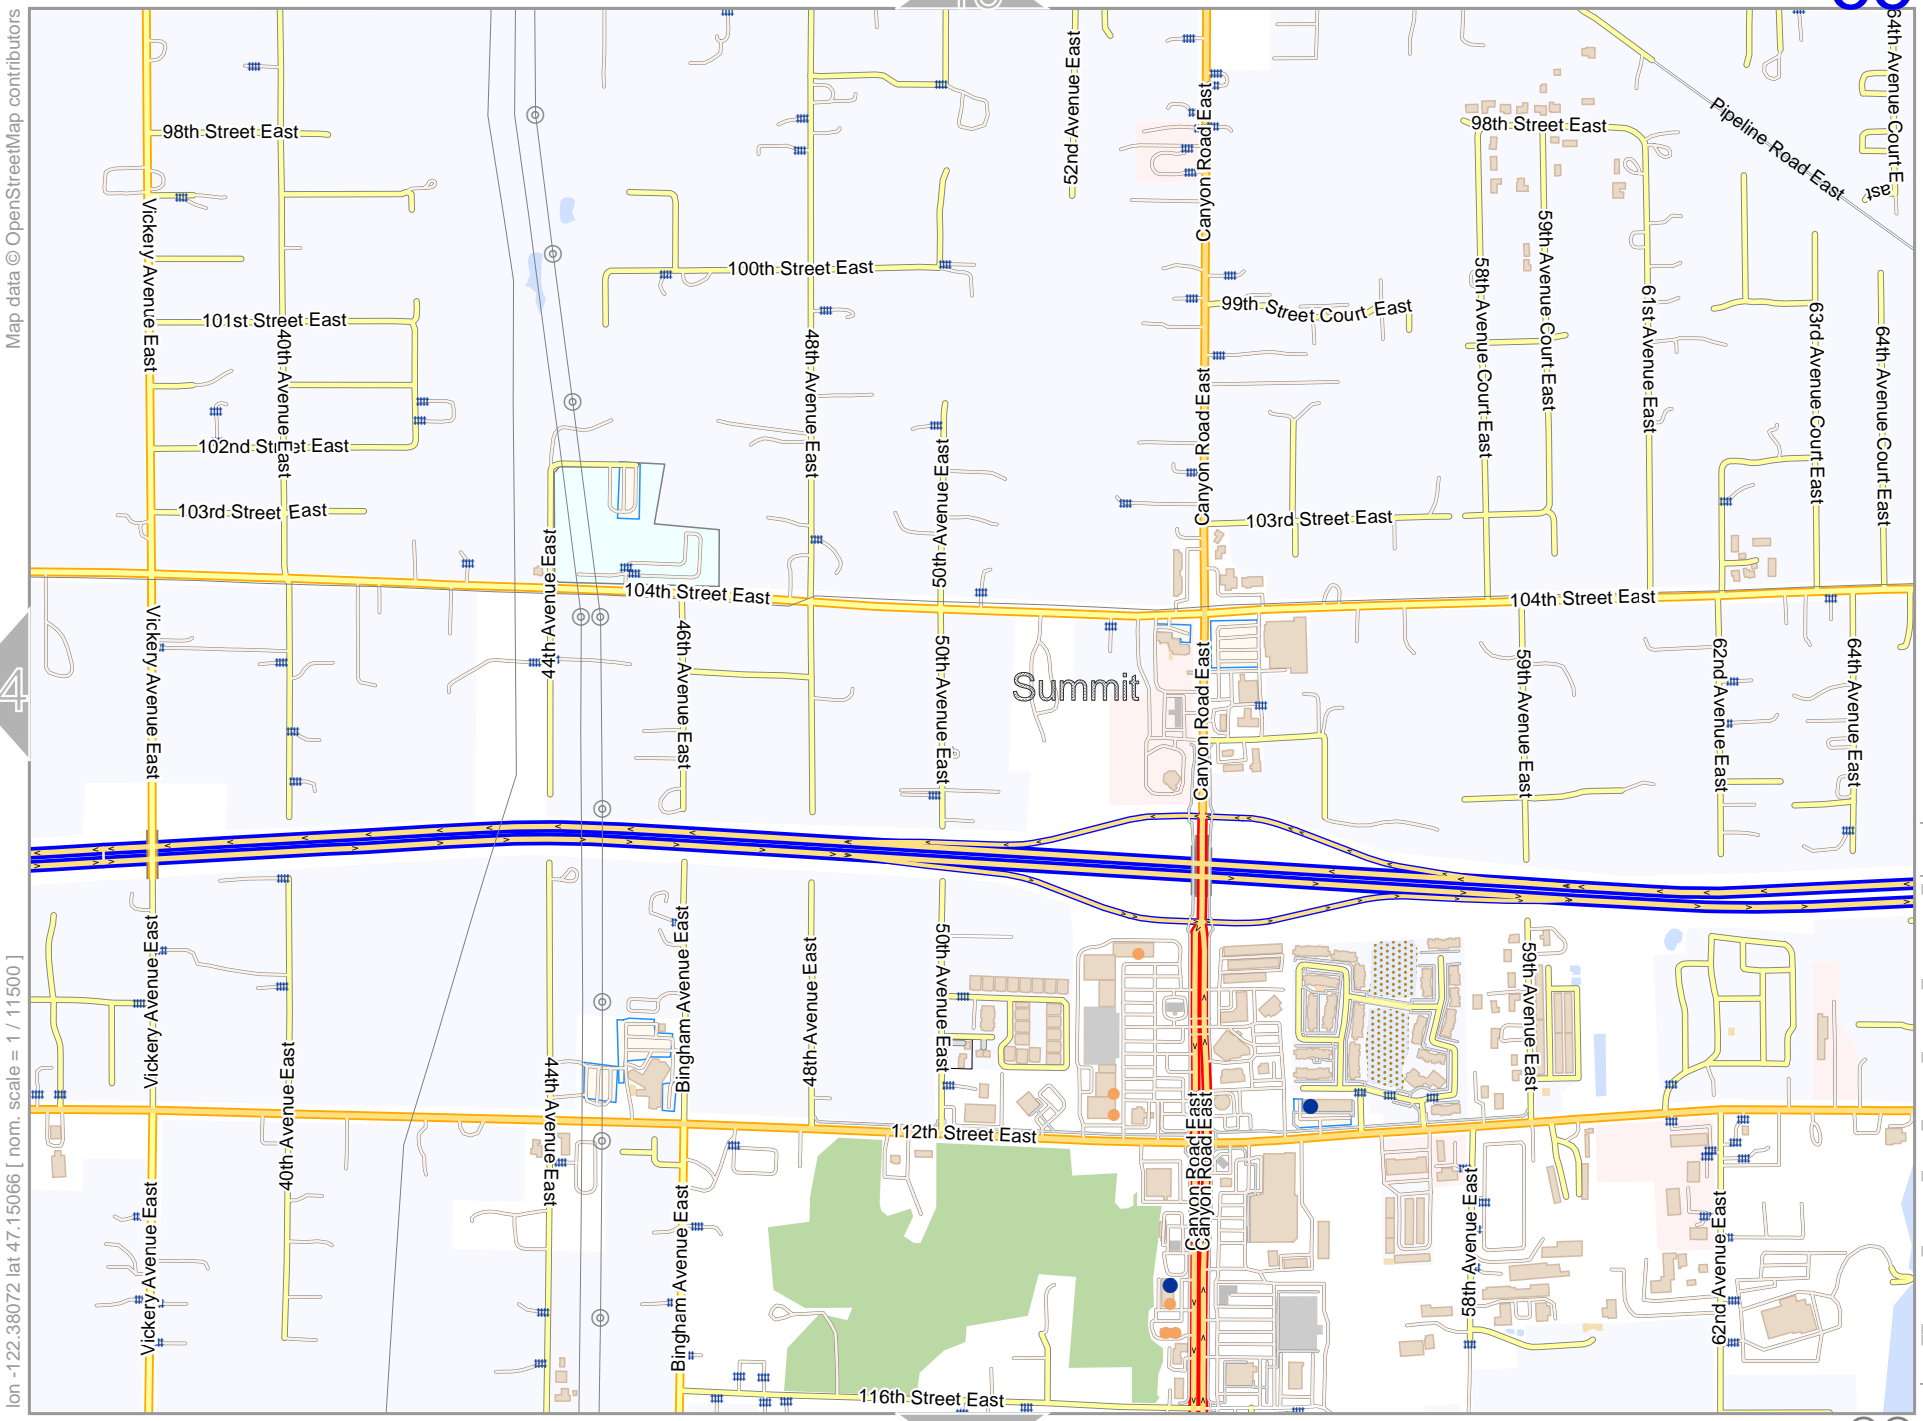

Tacom Area

Map data © OpenStreetMap contributors

lon -122.34286 lat 47.16989

pdfmap_20260510_040455_Tacom_Area_-122.45_47.2083_126.pdf

lon -122.38072 lat 47.15066 [nom. scale = 1 / 115000]