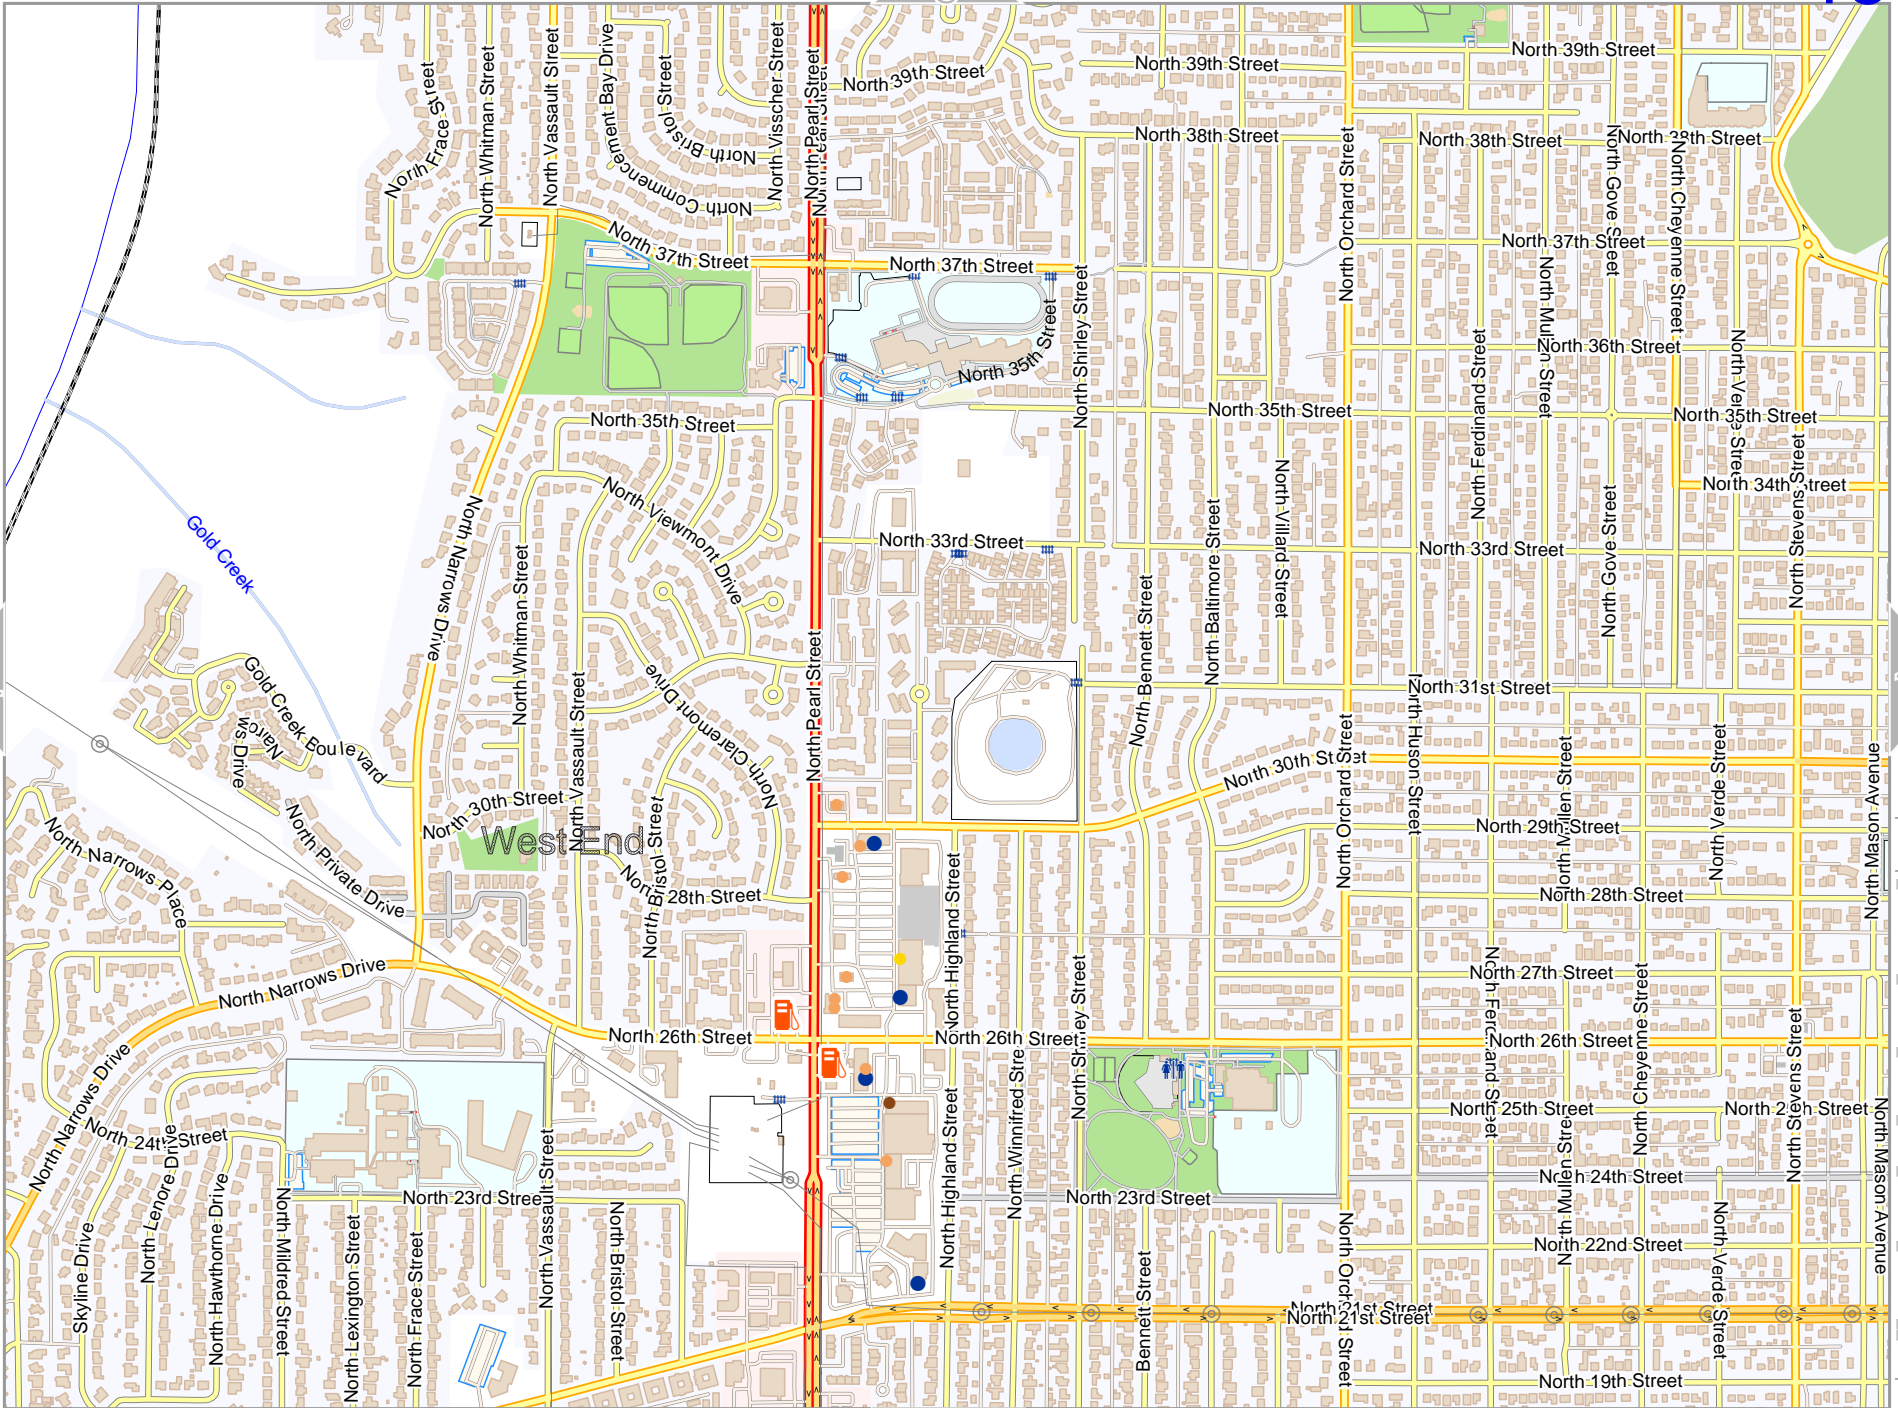

12

lon -122.38072 lat 47.28527 [nom. scale = 1 / 115000

pdfmap_20260510_040455_Tacom_Area_-122.45_47.2083_126.pdf

19

Tacom Area

8

Map data © OpenStreetMap contributors

lon -122.53215 lat 47.28527

15

pdfmap_20260510_040455_Tacom_Area_-122.45_47.2083_126.pdf

lon -122.57001 lat 47.26604 [nom. scale = 1 / 11500]

20

Tacom Area

Map data © OpenStreetMap contributors

lon -122.53215 lat 47.26604 [nom. scale = 1 / 11500]

lon -122.49429 lat 47.26527

pdfmap_20260510_040455_Tacoma_Area_-122.45_47.2083_126.pdf

Tacom Area

10

Map data © OpenStreetMap contributors

lon -122.45643 lat 47.26527

lon -122.49429 lat 47.26604 [nom. scale = 1 / 11500]