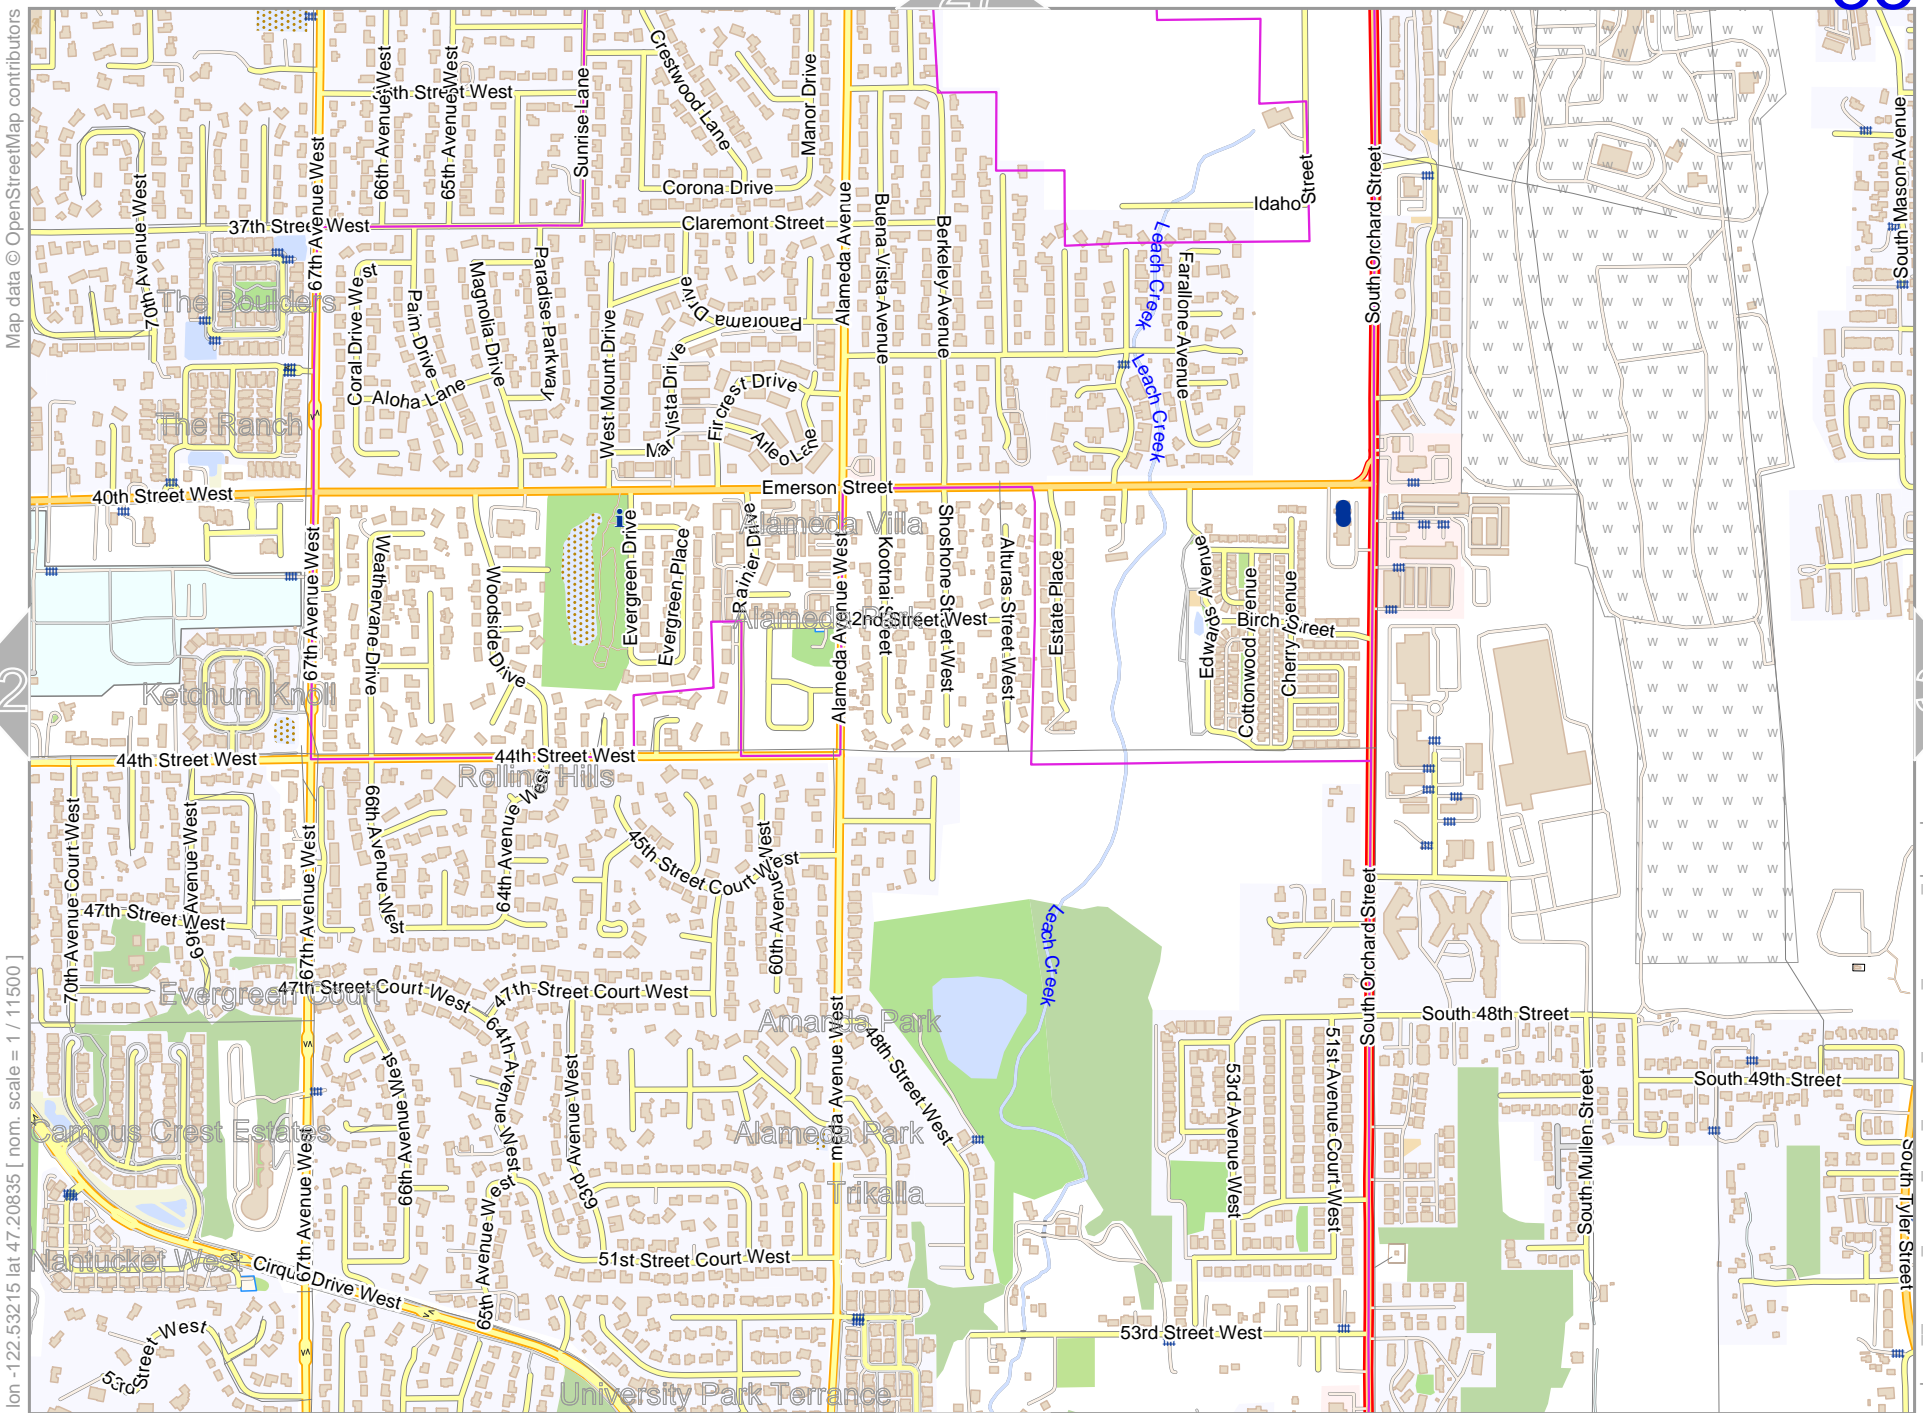

Tacom Area

Map data © OpenStreetMap contributors

lon -122.49429 lat 47.22758

pdfmap_20260510_040455_Tacom_Area_-122.45_47.2083_126.pdf

lon -122.53215 lat 47.20835 [nom. scale = 1 / 115000]