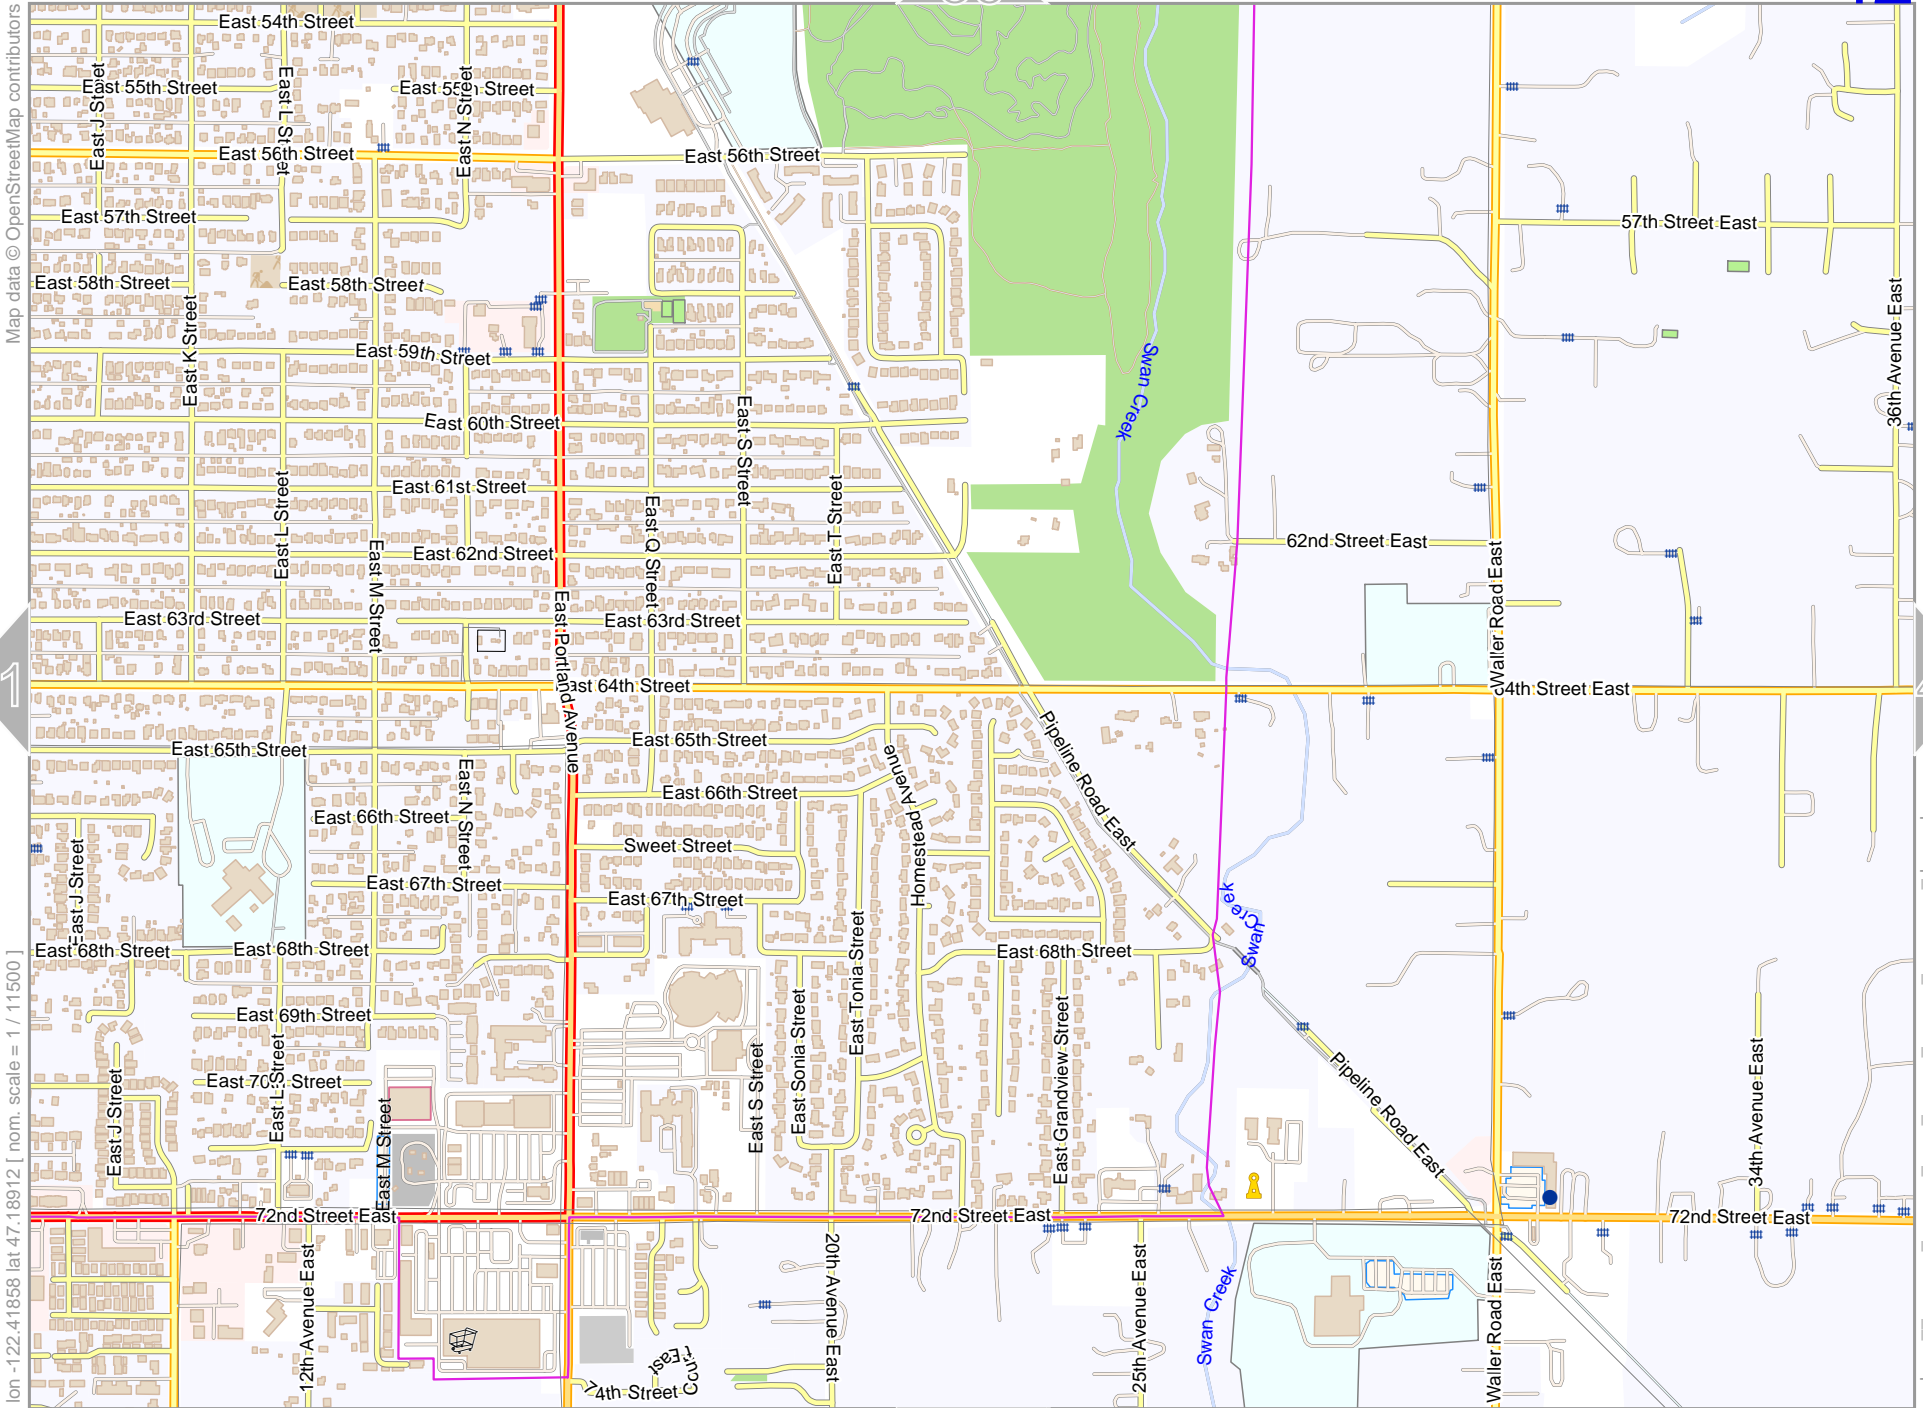

lon -122.45643 lat 47.18912 [nom. scale = 1 / 115000]

pdfmap_20260510_040455_Tacom_Area_-122.45_47.2083_126.pdf

Tacom Area

Map data © OpenStreetMap contributors

lon -122.38072 lat 47.20835

lon -122.41858 lat 47.18912 [nom. scale = 1 / 115000]

pdfmap_20260510_040455_Tacom_Area_-122.45_47.2083_126.pdf

Tacom Area

37

49

42

Map data © OpenStreetMap contributors

lon -122.38072 lat 47.18912 [nom. scale = 1 / 115000]

lon -122.34286 lat 47.20835