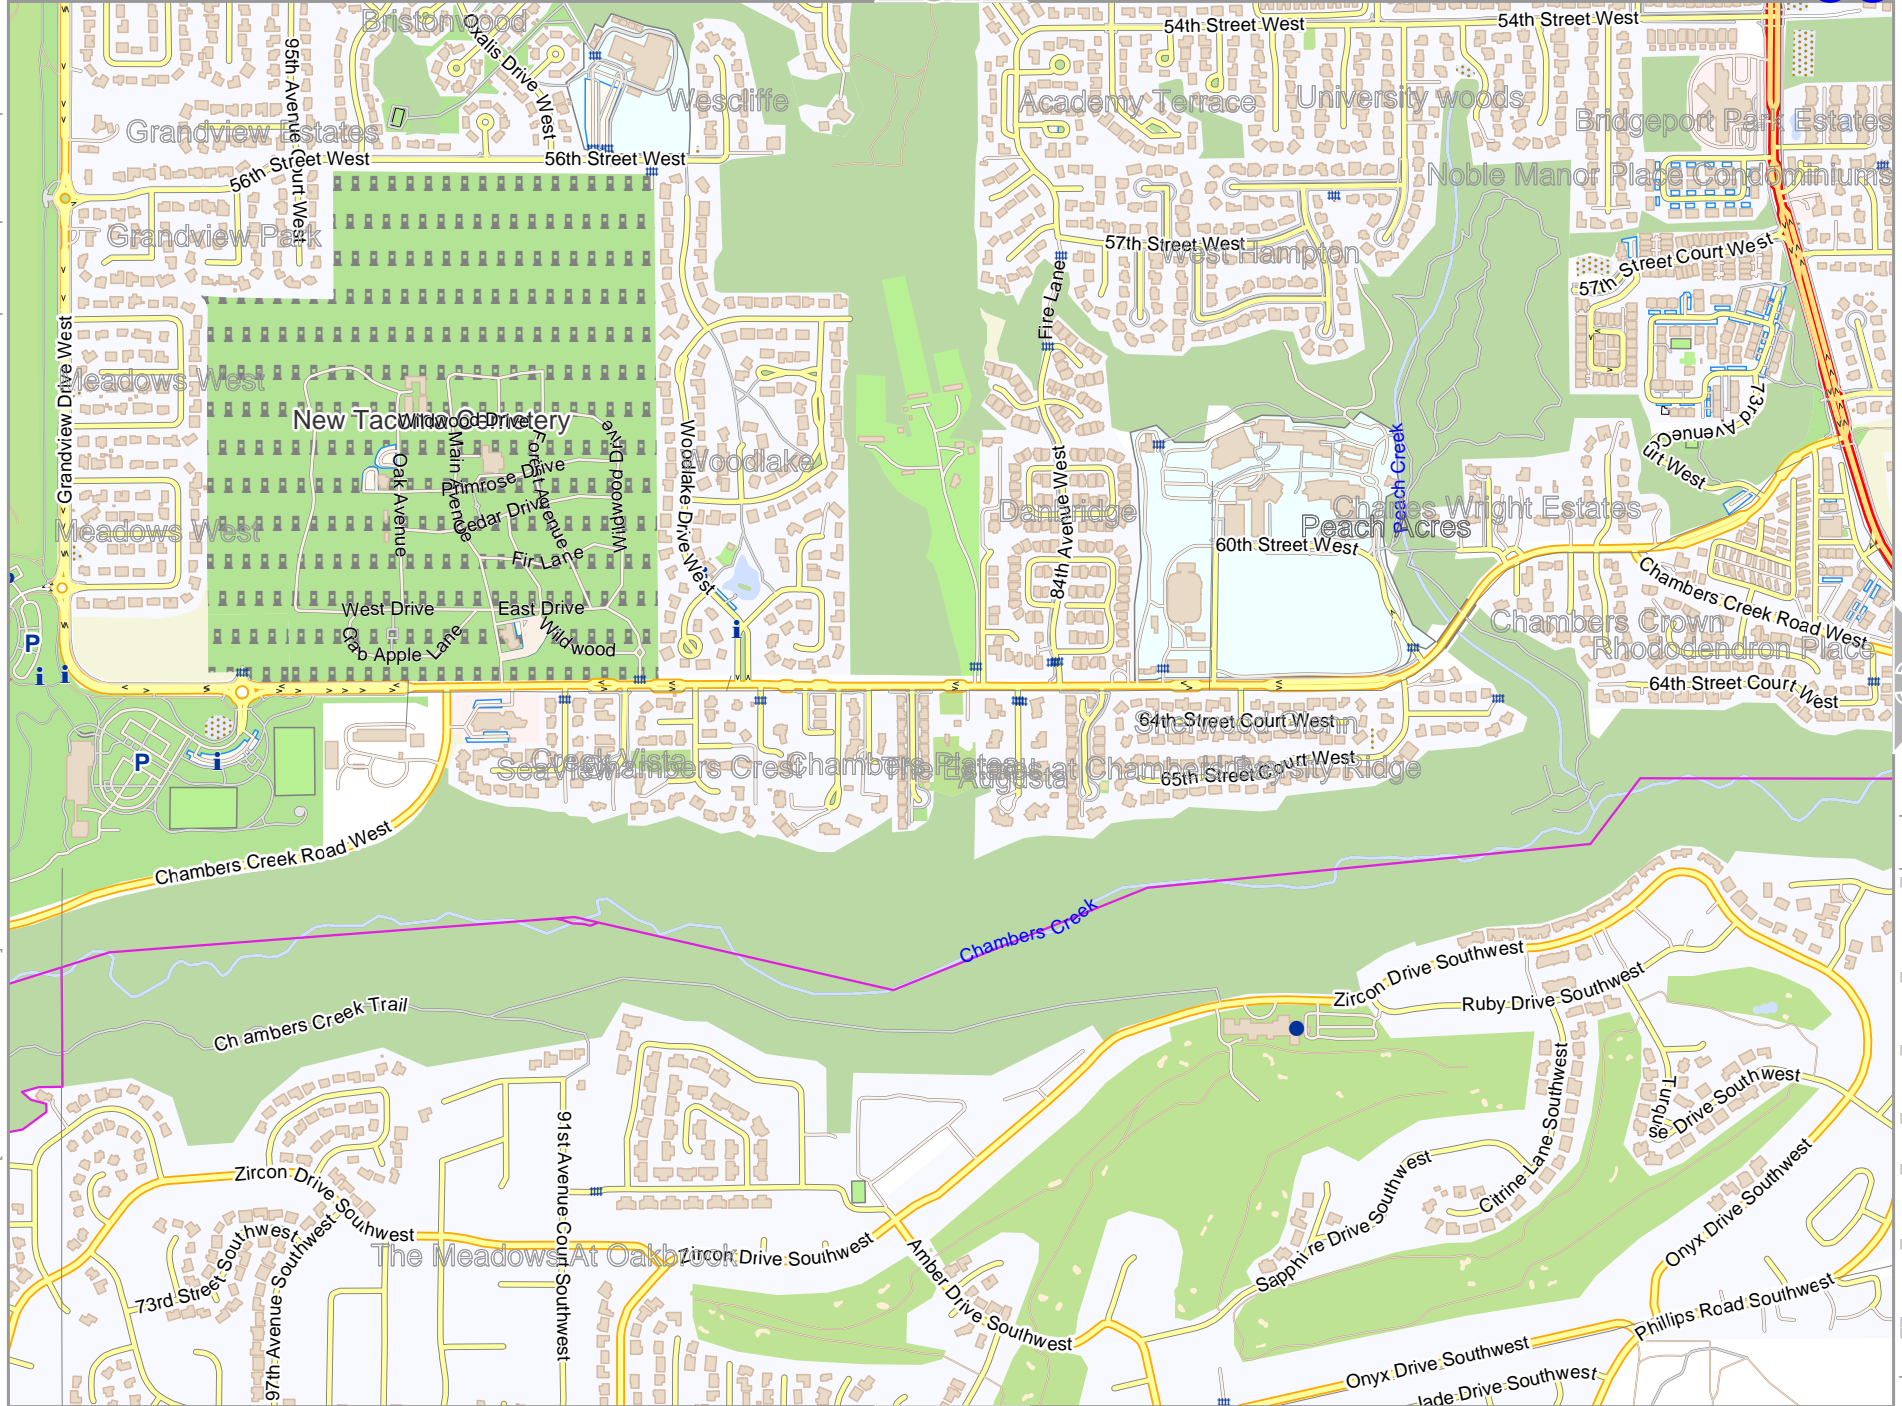

Tacom Area

Map data © OpenStreetMap contributors

lon -122.57001 lat 47.18912 [nom. scale = 1 / 11500]

lon -122.53215 lat 47.20835

pdfmap_20260510_040455_Tacom_Area_-122.45_47.2083_126.pdf