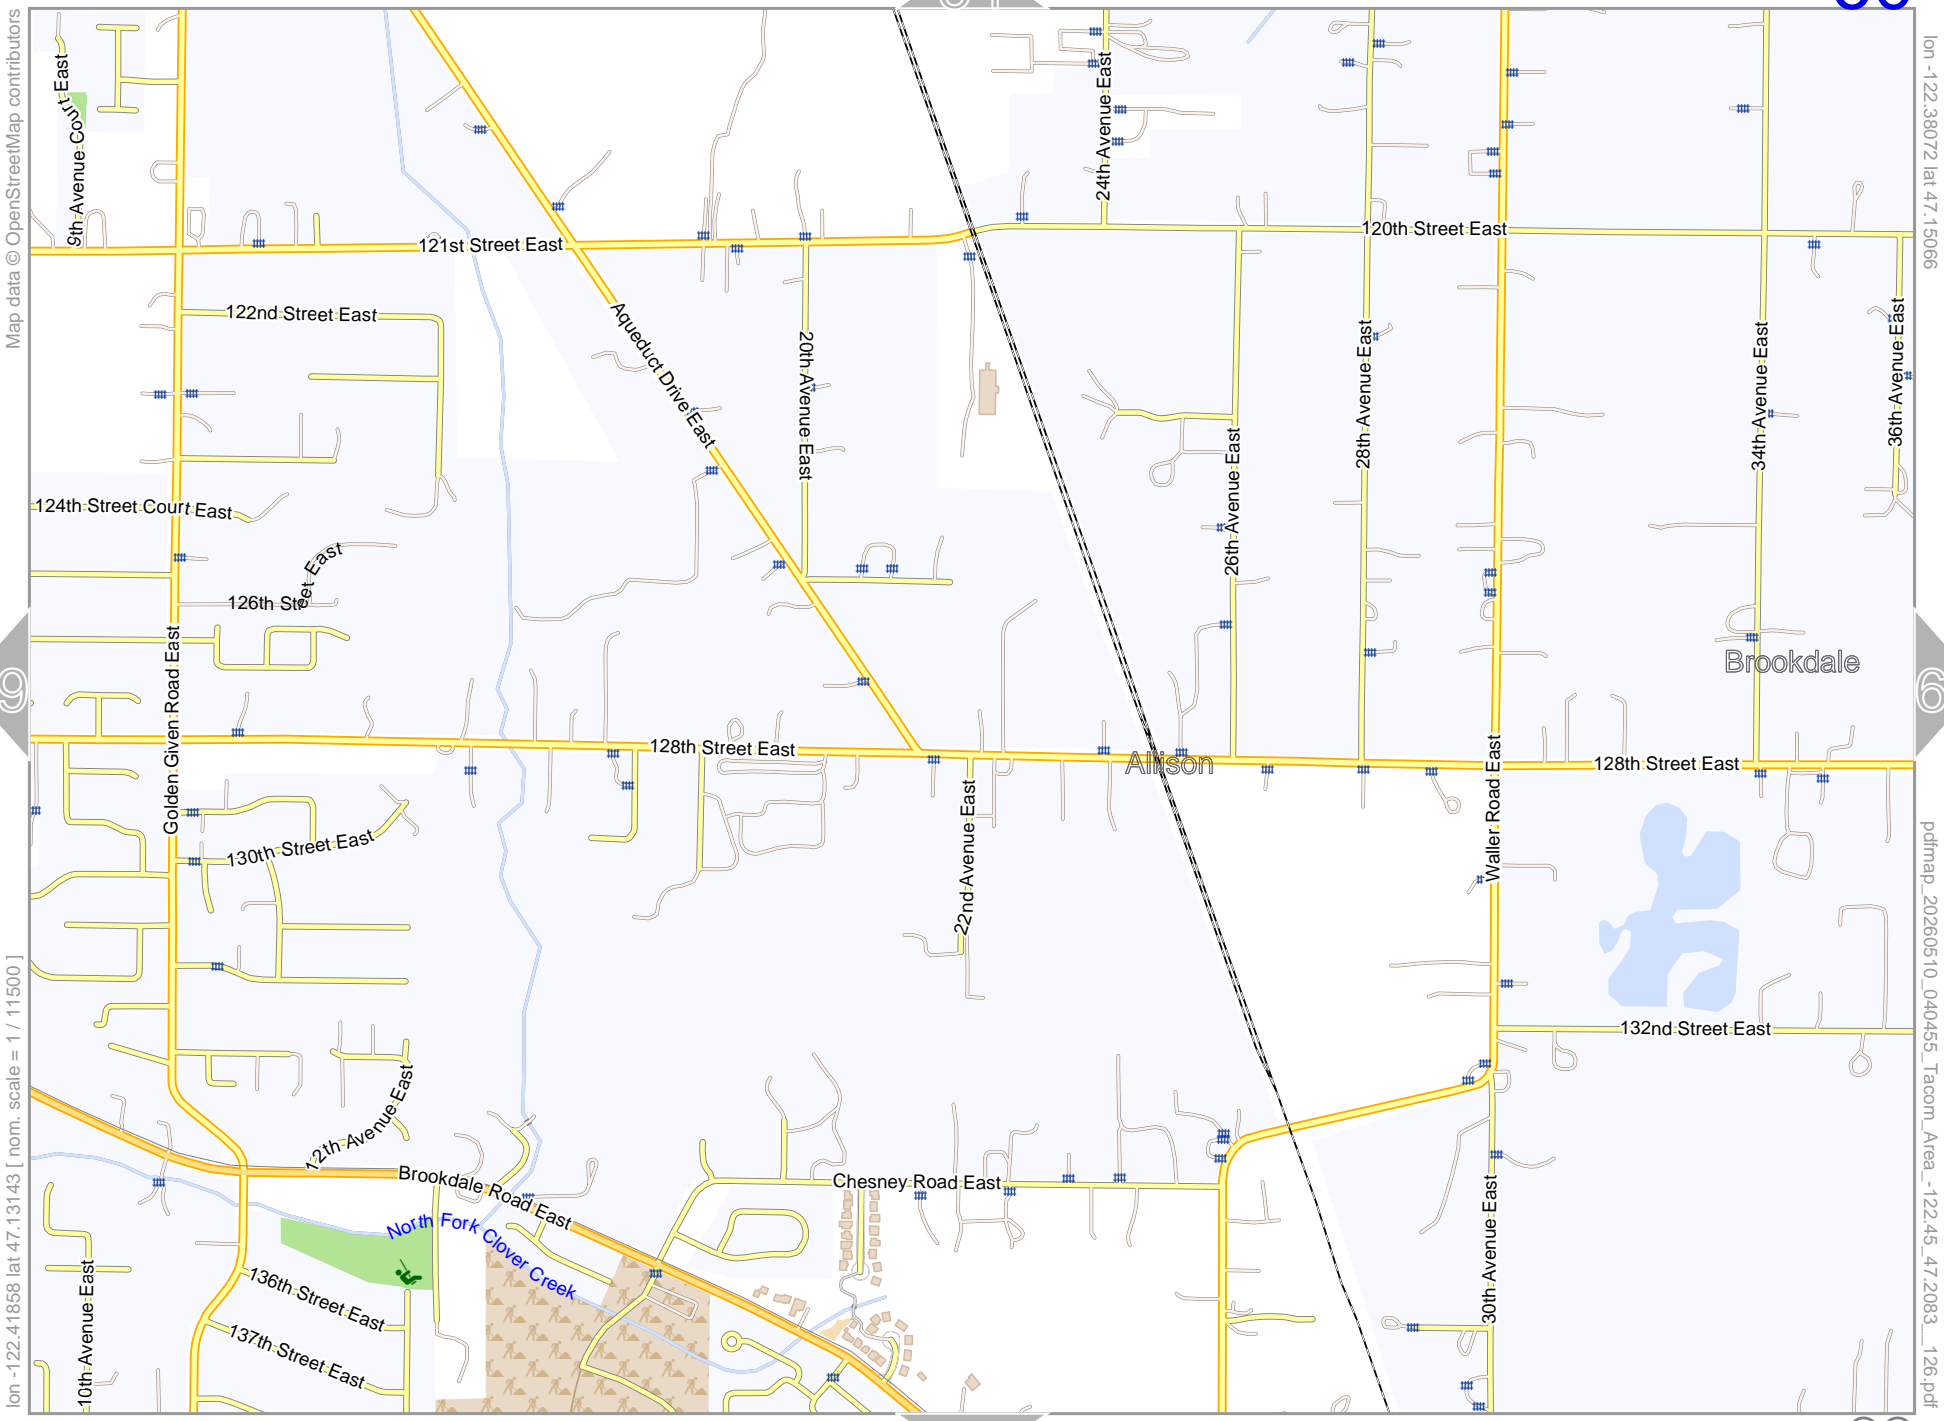

Tacom Area

54

66

59

61

Map data © OpenStreetMap contributors

lon -122.41858 lat 47.13143 [nom. scale = 1 / 11500]

lon -122.38072 lat 47.15066

pdfmap_20260510_040455_Tacoma_Area_-122.45_47.2083_126.pdf