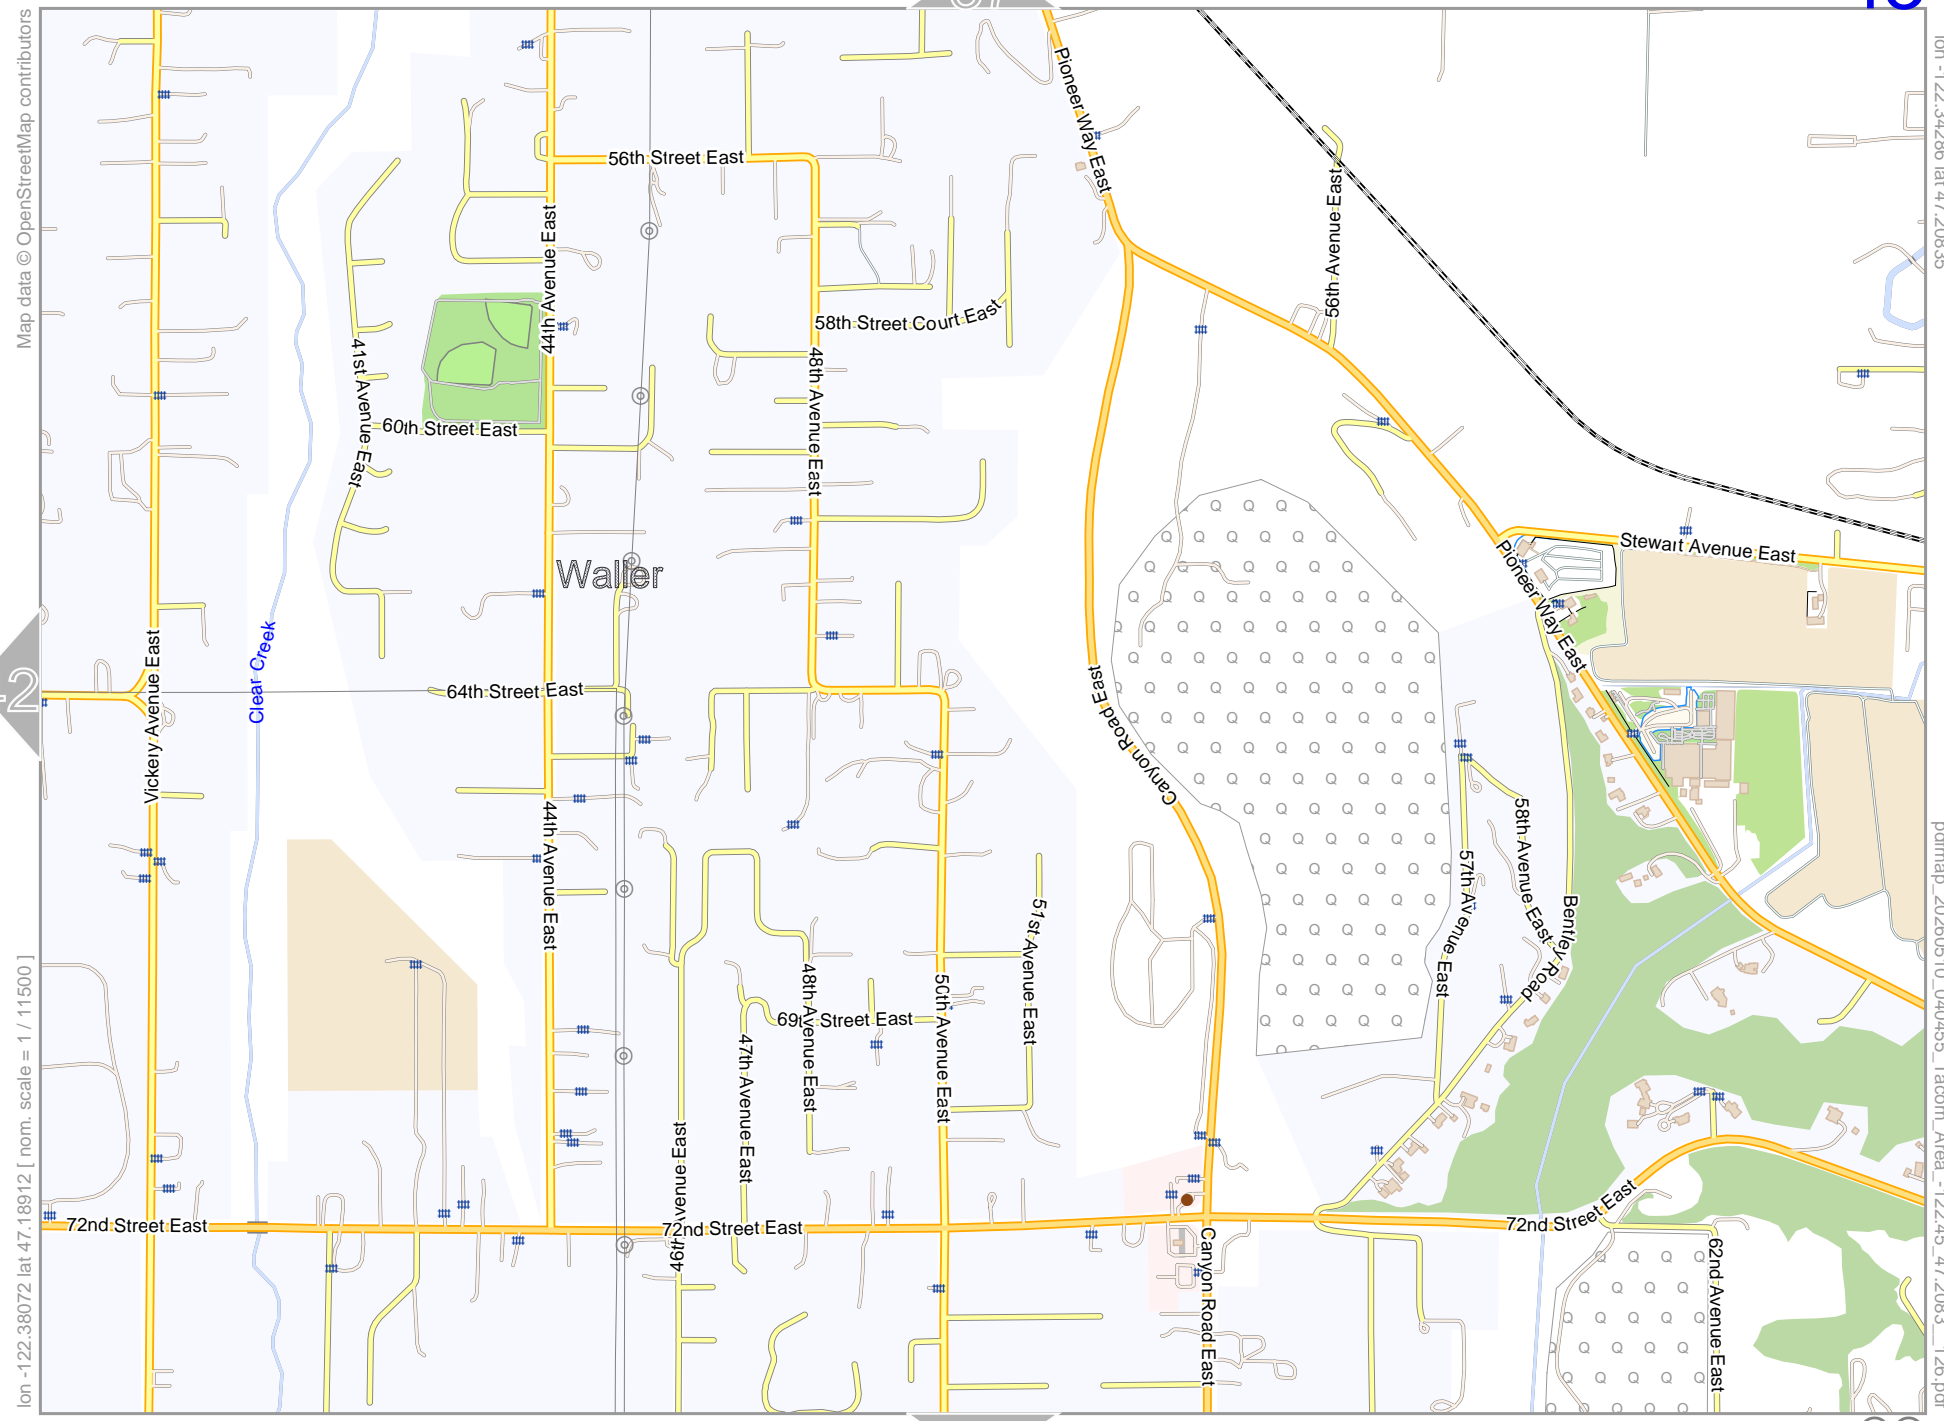

pdfmap_20260510_040455_Tacom_Area_-122.45_47.2083_126.pdf

Tacom Area

37

49

42

Map data © OpenStreetMap contributors

lon -122.38072 lat 47.18912 [nom. scale = 1 / 115000]

lon -122.34286 lat 47.20835