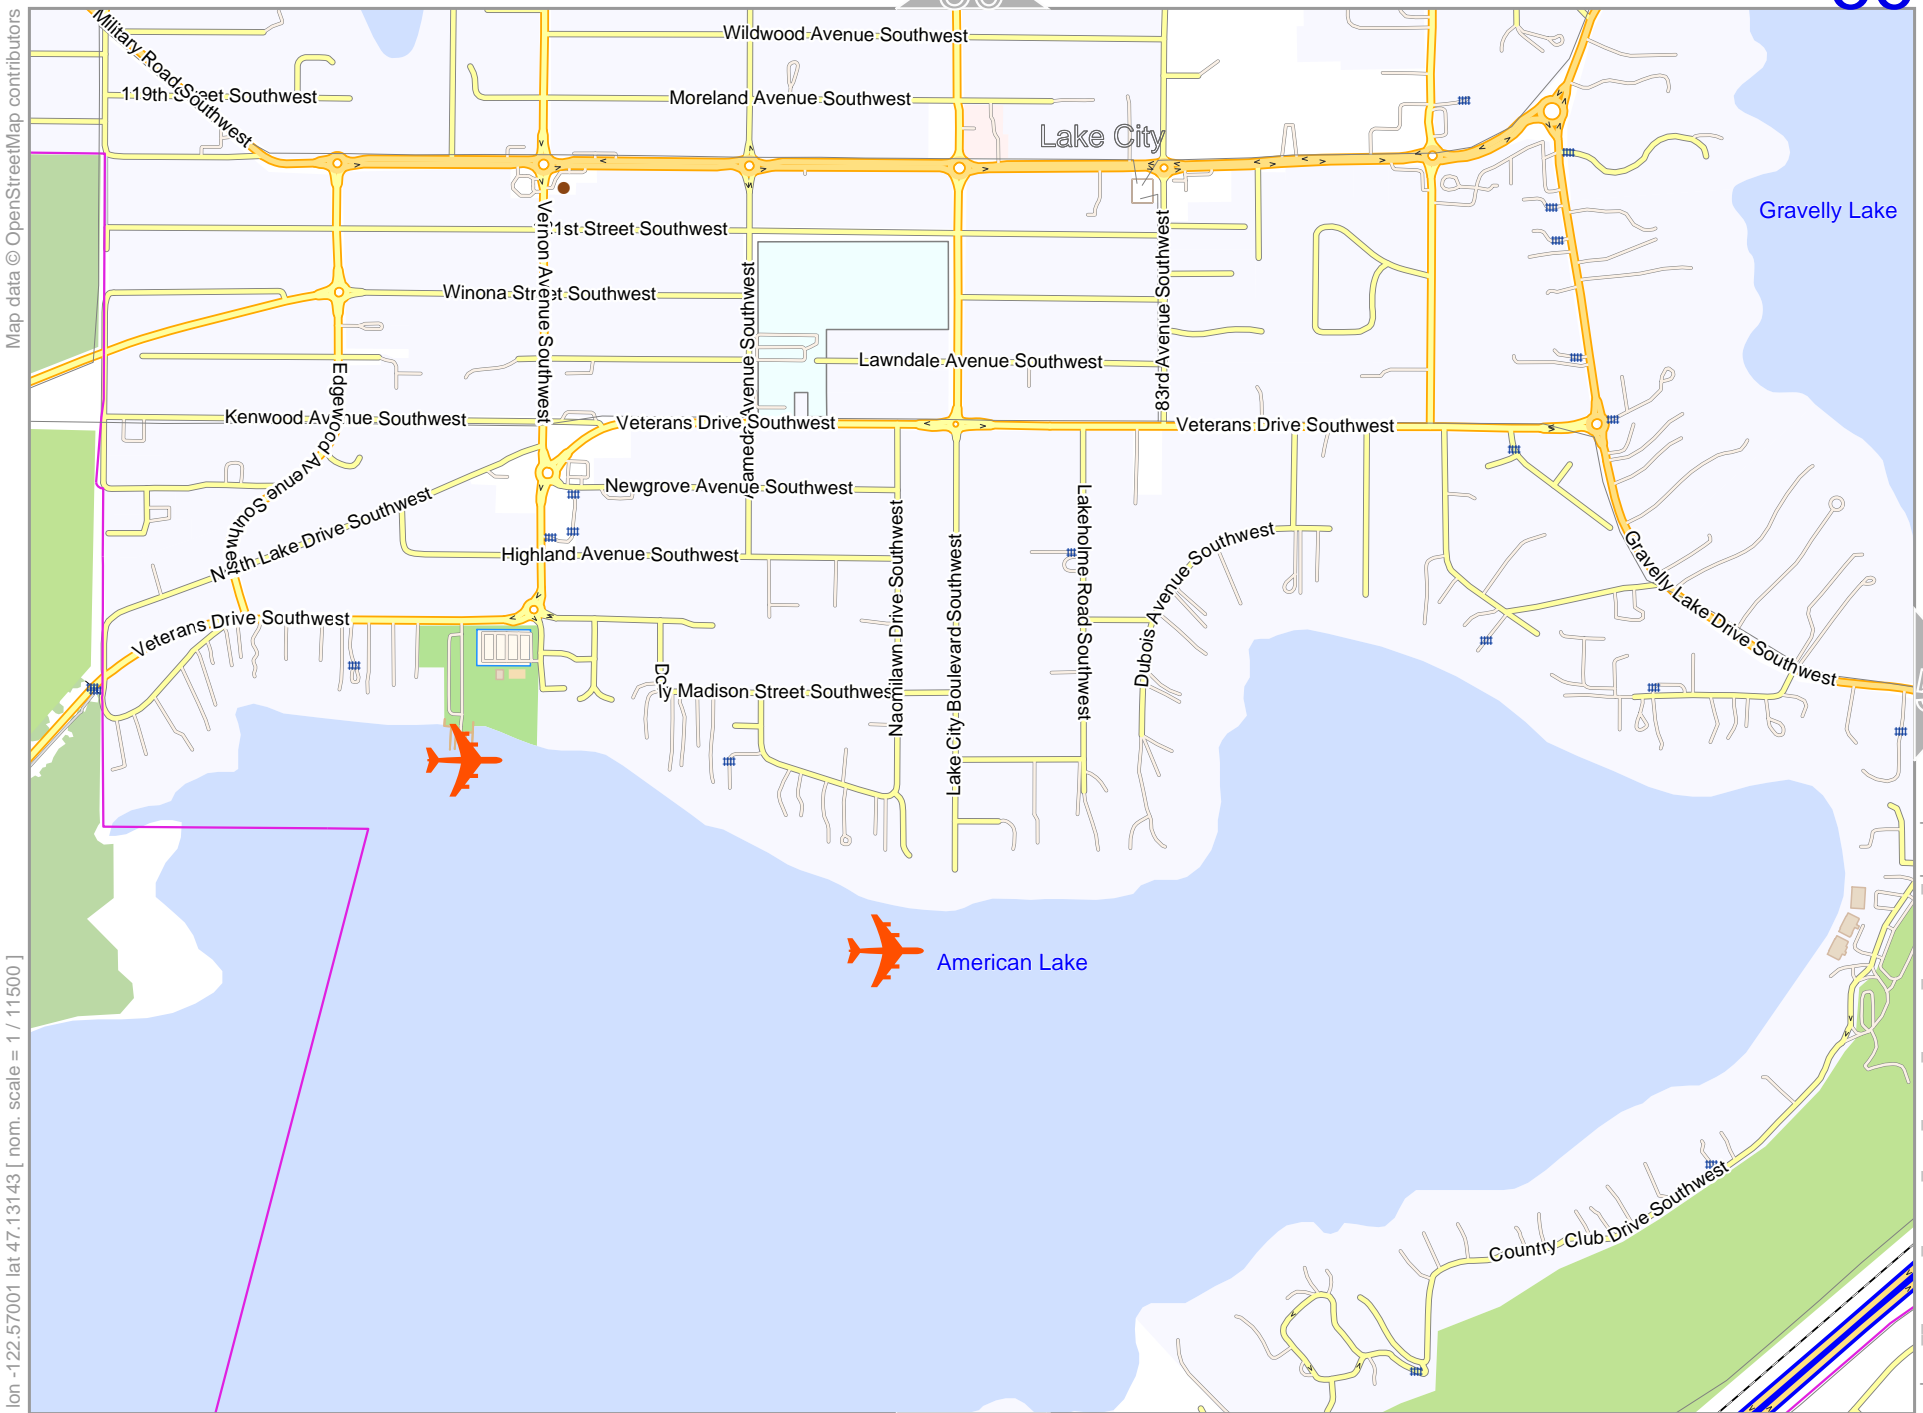

lon -122.38072 lat 47.16989

pdfmap_20260510_040455_Tacom_Area_-122.45_47.2083_126.pdf

lon -122.41858 lat 47.15066 [nom. scale = 1 / 115000]

Tacom Area

Map data © OpenStreetMap contributors

lon -122.34286 lat 47.16989

pdfmap_20260510_040455_Tacom_Area_-122.45_47.2083_126.pdf

lon -122.38072 lat 47.15066 [nom. scale = 1 / 115000]

Tacom Area

Map data © OpenStreetMap contributors

lon -122.53215 lat 47.15066

lon -122.57001 lat 47.13143 [nom. scale = 1 / 11500]

pdfmap_20260510_040455_Tacoma_Area_-122.45_47.2083_126.pdf

Tacom Area

Map data © OpenStreetMap contributors

lon -122.49429 lat 47.15066

lon -122.53215 lat 47.13143 [nom. scale = 1 / 115000]

pdfmap_20260510_040455_Tacom_Area_-122.45_47.2083_126.pdf

0 100 m 1200 m

Tacom Area

lon -122.49429 lat 47.13143 [nom. scale = 1 / 11500]

pdfmap_20260510_040455_Tacom_Area_-122.45_47.2083_126.pdf

Tacom Area

53

Map data © OpenStreetMap contributors

lon -122.41858 lat 47.15066