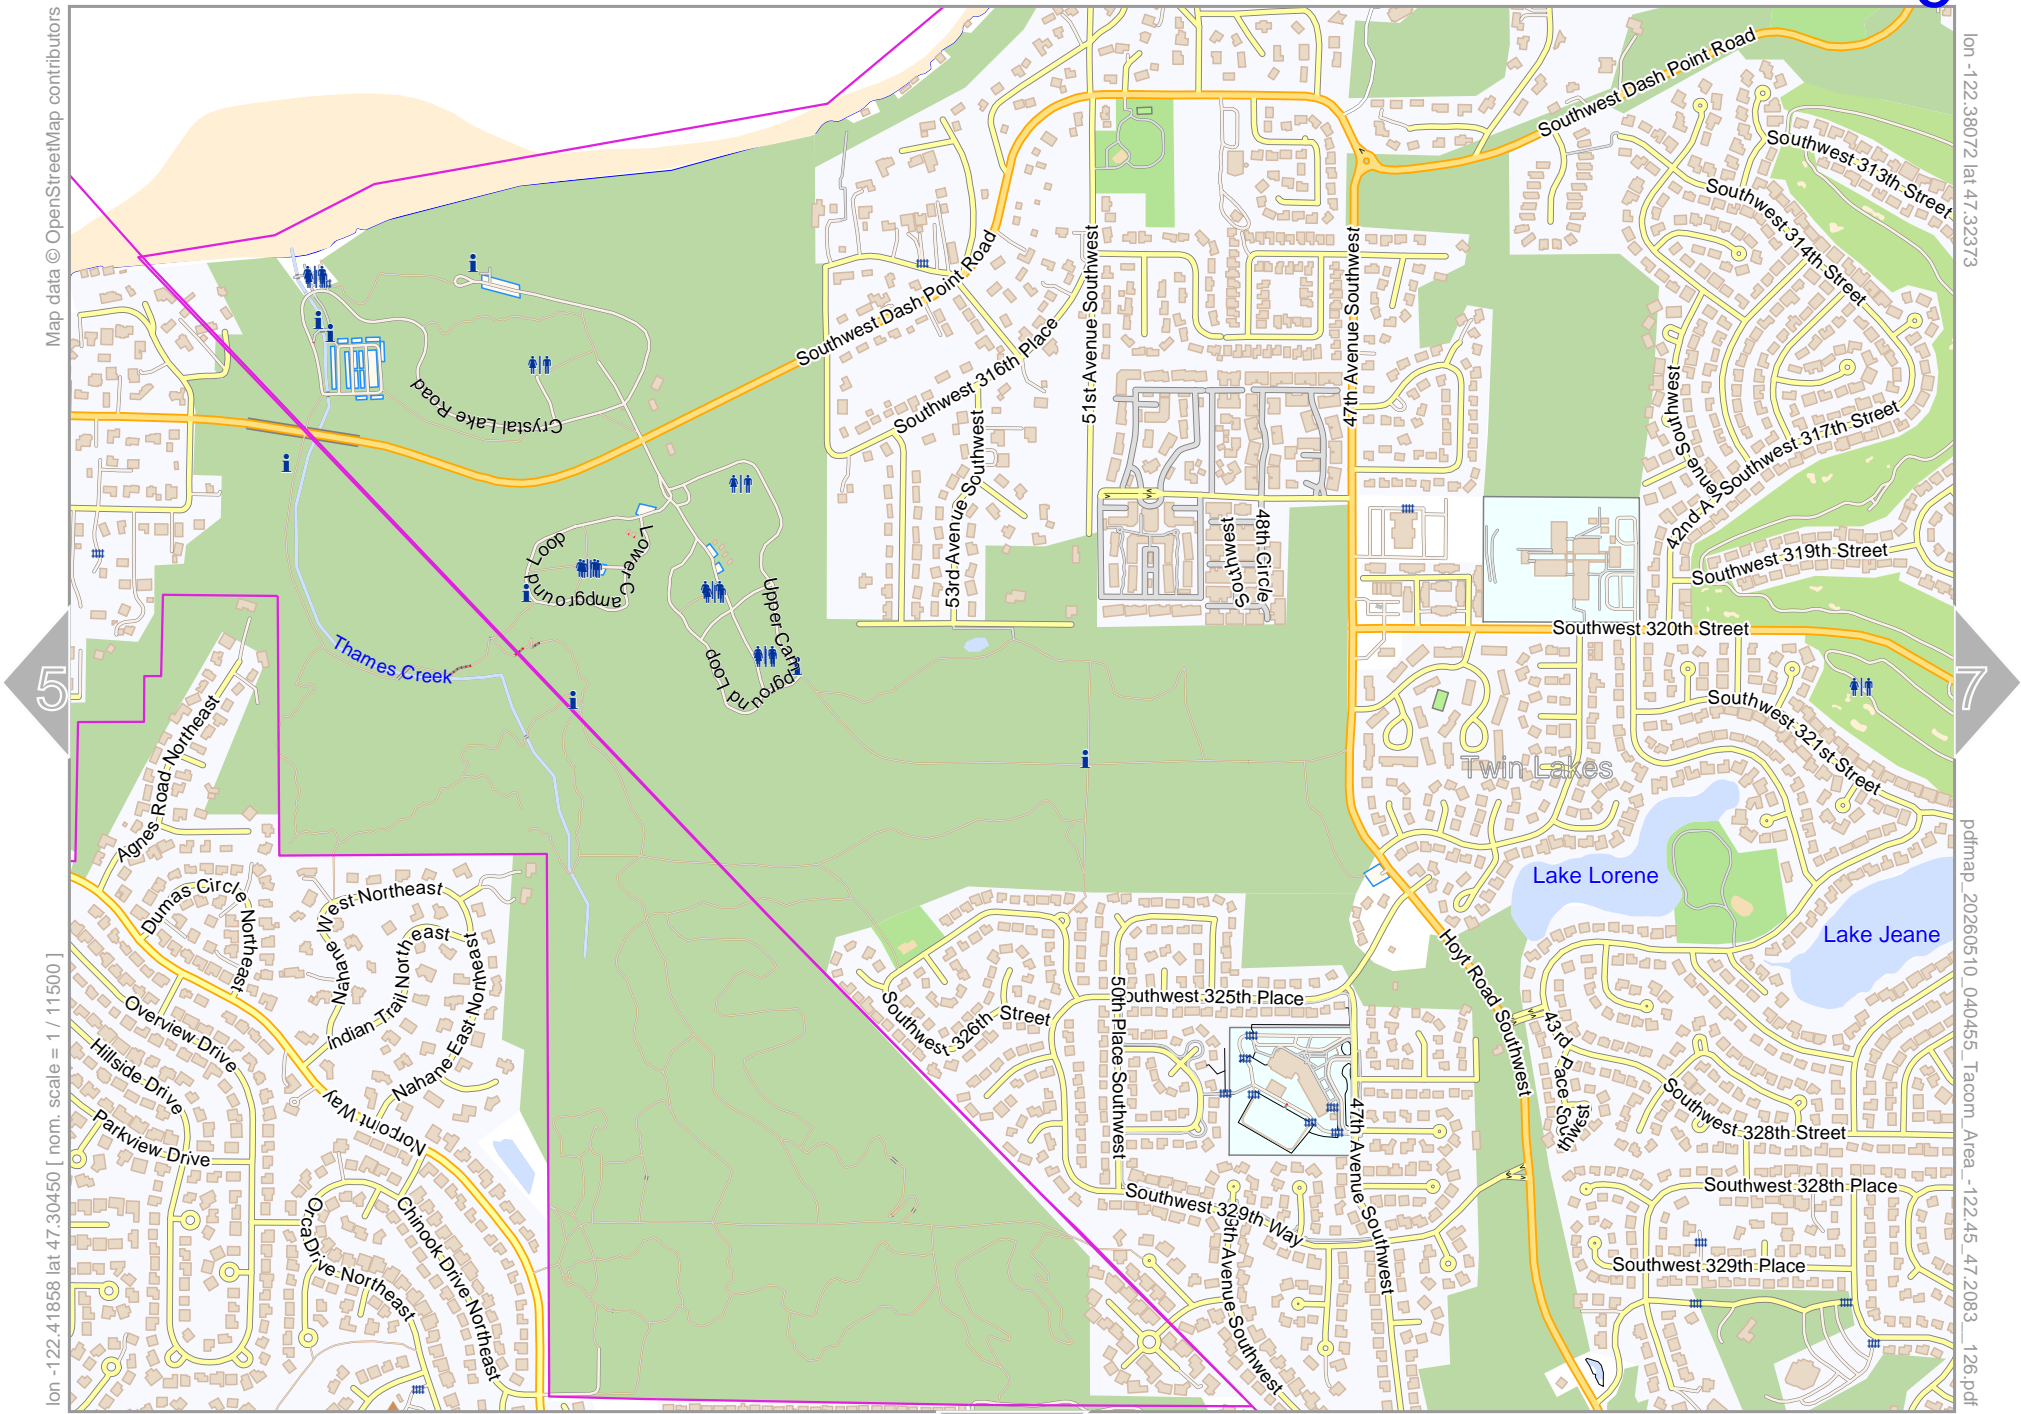

lon -122.49429 lat 47.30450 [nom. scale = 1 / 11500]

pdfmap_20260510_040455_Tacom_Area_-122.45_47.2083_126.pdf

Tacom Area

Map data © OpenStreetMap contributors

lon -122.45643 lat 47.30450 [nom. scale = 1 / 11500]

lon -122.41858 lat 47.32373

pdfmap_20260510_040455_Tacom_Area_-122.45_47.2083_126.pdf

Tacom Area

Map data © OpenStreetMap contributors

lon -122.38072 lat 47.32373

lon -122.41858 lat 47.30450 [nom. scale = 1 / 115000]

pdfmap_20260510_040455_Tacom_Area_-122.45_47.2083_126.pdf

0 100 m 1200 m

Tacom Area

Tacom Area

Map data © OpenStreetMap contributors

lon -122.57001 lat 47.28527 [nom. scale = 1 / 11500]

Salmon Beach

lon -122.53215 lat 47.30450

pdfmap_20260510_040455_Tacom_Area_-122.45_47.2083_126.pdf

Tacom Area

Map data © OpenStreetMap contributors

lon -122.49429 lat 47.30450

lon -122.53215 lat 47.28527 [nom. scale = 1 / 115000]

pdfmap_20260510_040455_Tacom_Area_-122.45_47.2083_126.pdf