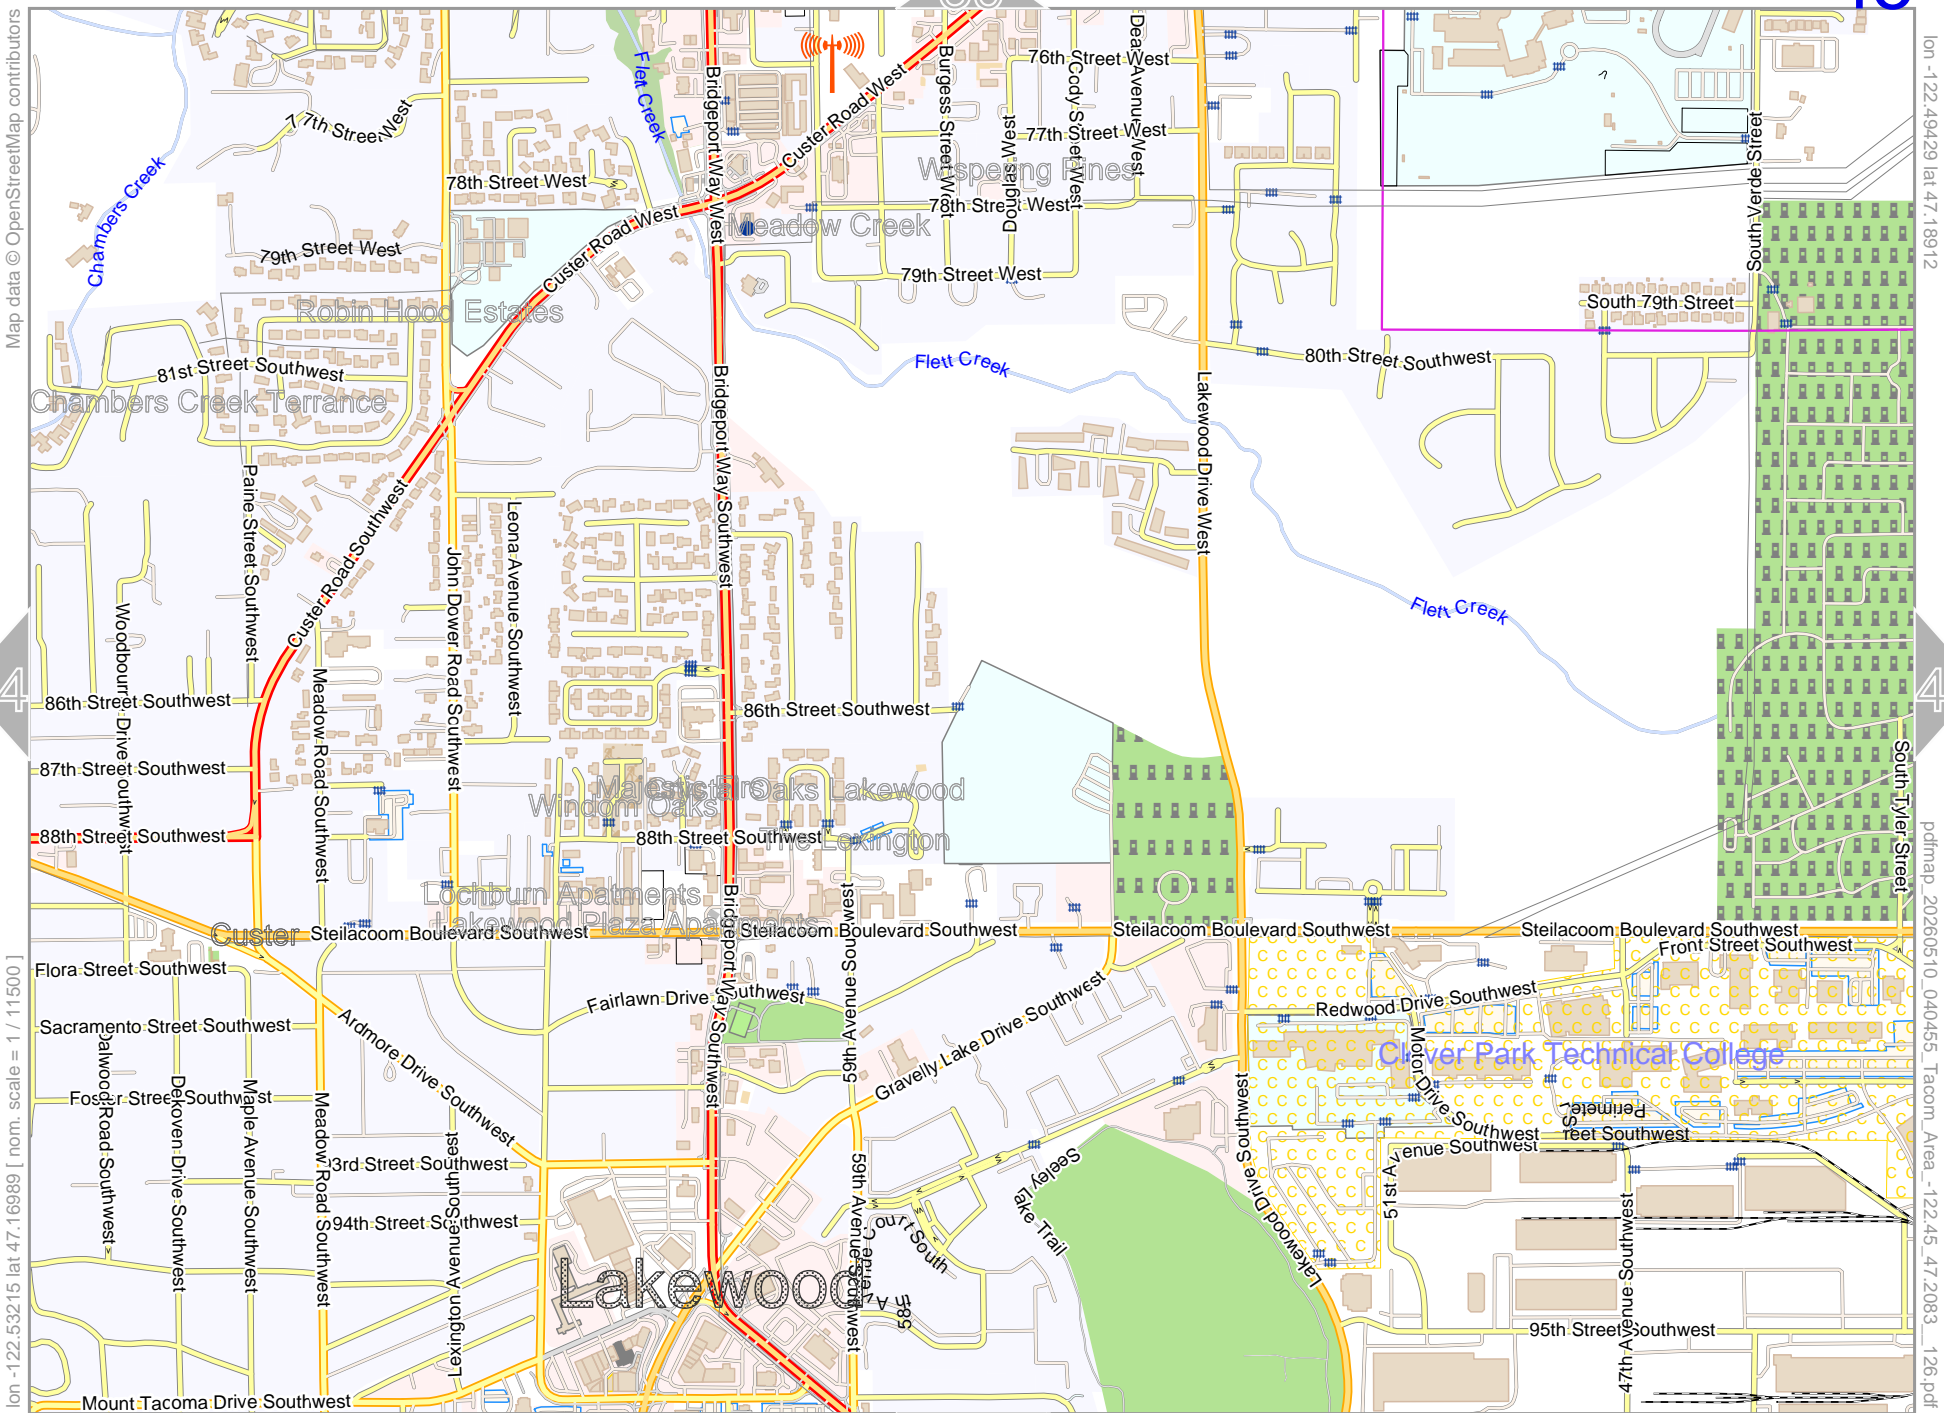

pdfmap_20260510_040455_Tacom_Area_-122.45_47.2083_126.pdf

Tacom Area

Map data © OpenStreetMap contributors

lon -122.53215 lat 47.16912

lon -122.57001 lat 47.16989 [nom. scale = 1 / 11500]

pdfmap_20260510_040455_Tacom_Area_-122.45_47.2083_126.pdf

Tacom Area

Map data © OpenStreetMap contributors

lon -122.49429 lat 47.16912

44

46

lon -122.53215 lat 47.16989 [nom. scale = 1 / 11500]

pdfmap_20260510_040455_Tacom_Area_-122.45_47.2083_126.pdf

39