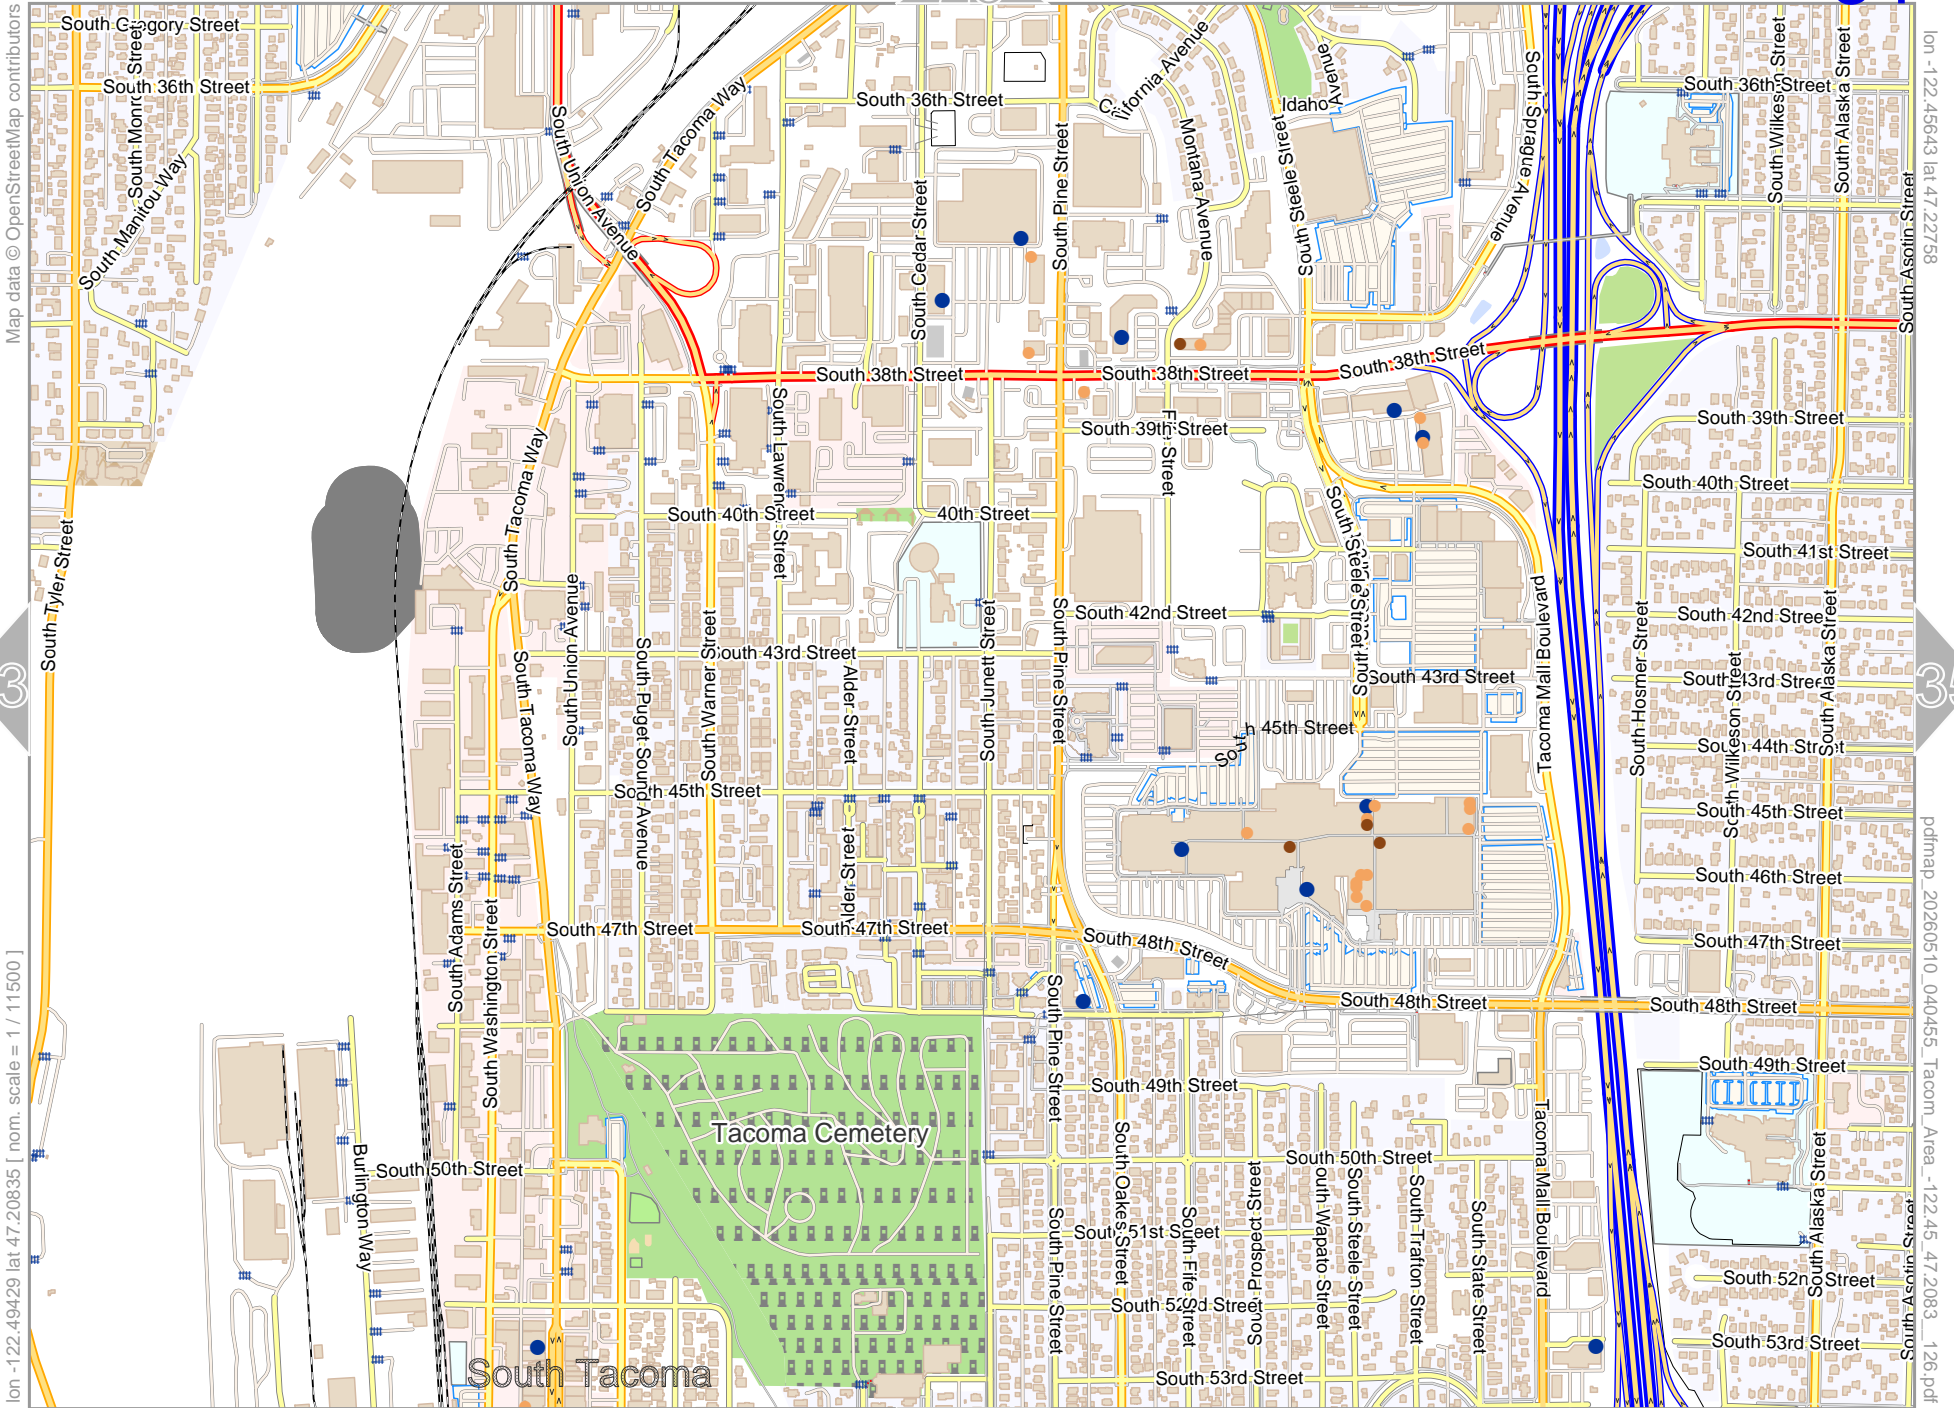

lon -122.53215 lat 47.22758

pdfmap_20260510_040455_Tacom_Area_-122.45_47.2083_-126.pdf

lon -122.57001 lat 47.20835 [nom. scale = 1 / 115000]

Tacom Area

Map data © OpenStreetMap contributors

lon -122.49429 lat 47.22758

pdfmap_20260510_040455_Tacom_Area_-122.45_47.2083_126.pdf

lon -122.53215 lat 47.20835 [nom. scale = 1 / 115000]

Tacom Area

Map data © OpenStreetMap contributors

lon -122.49429 lat 47.20835 [nom. scale = 1 / 11500]