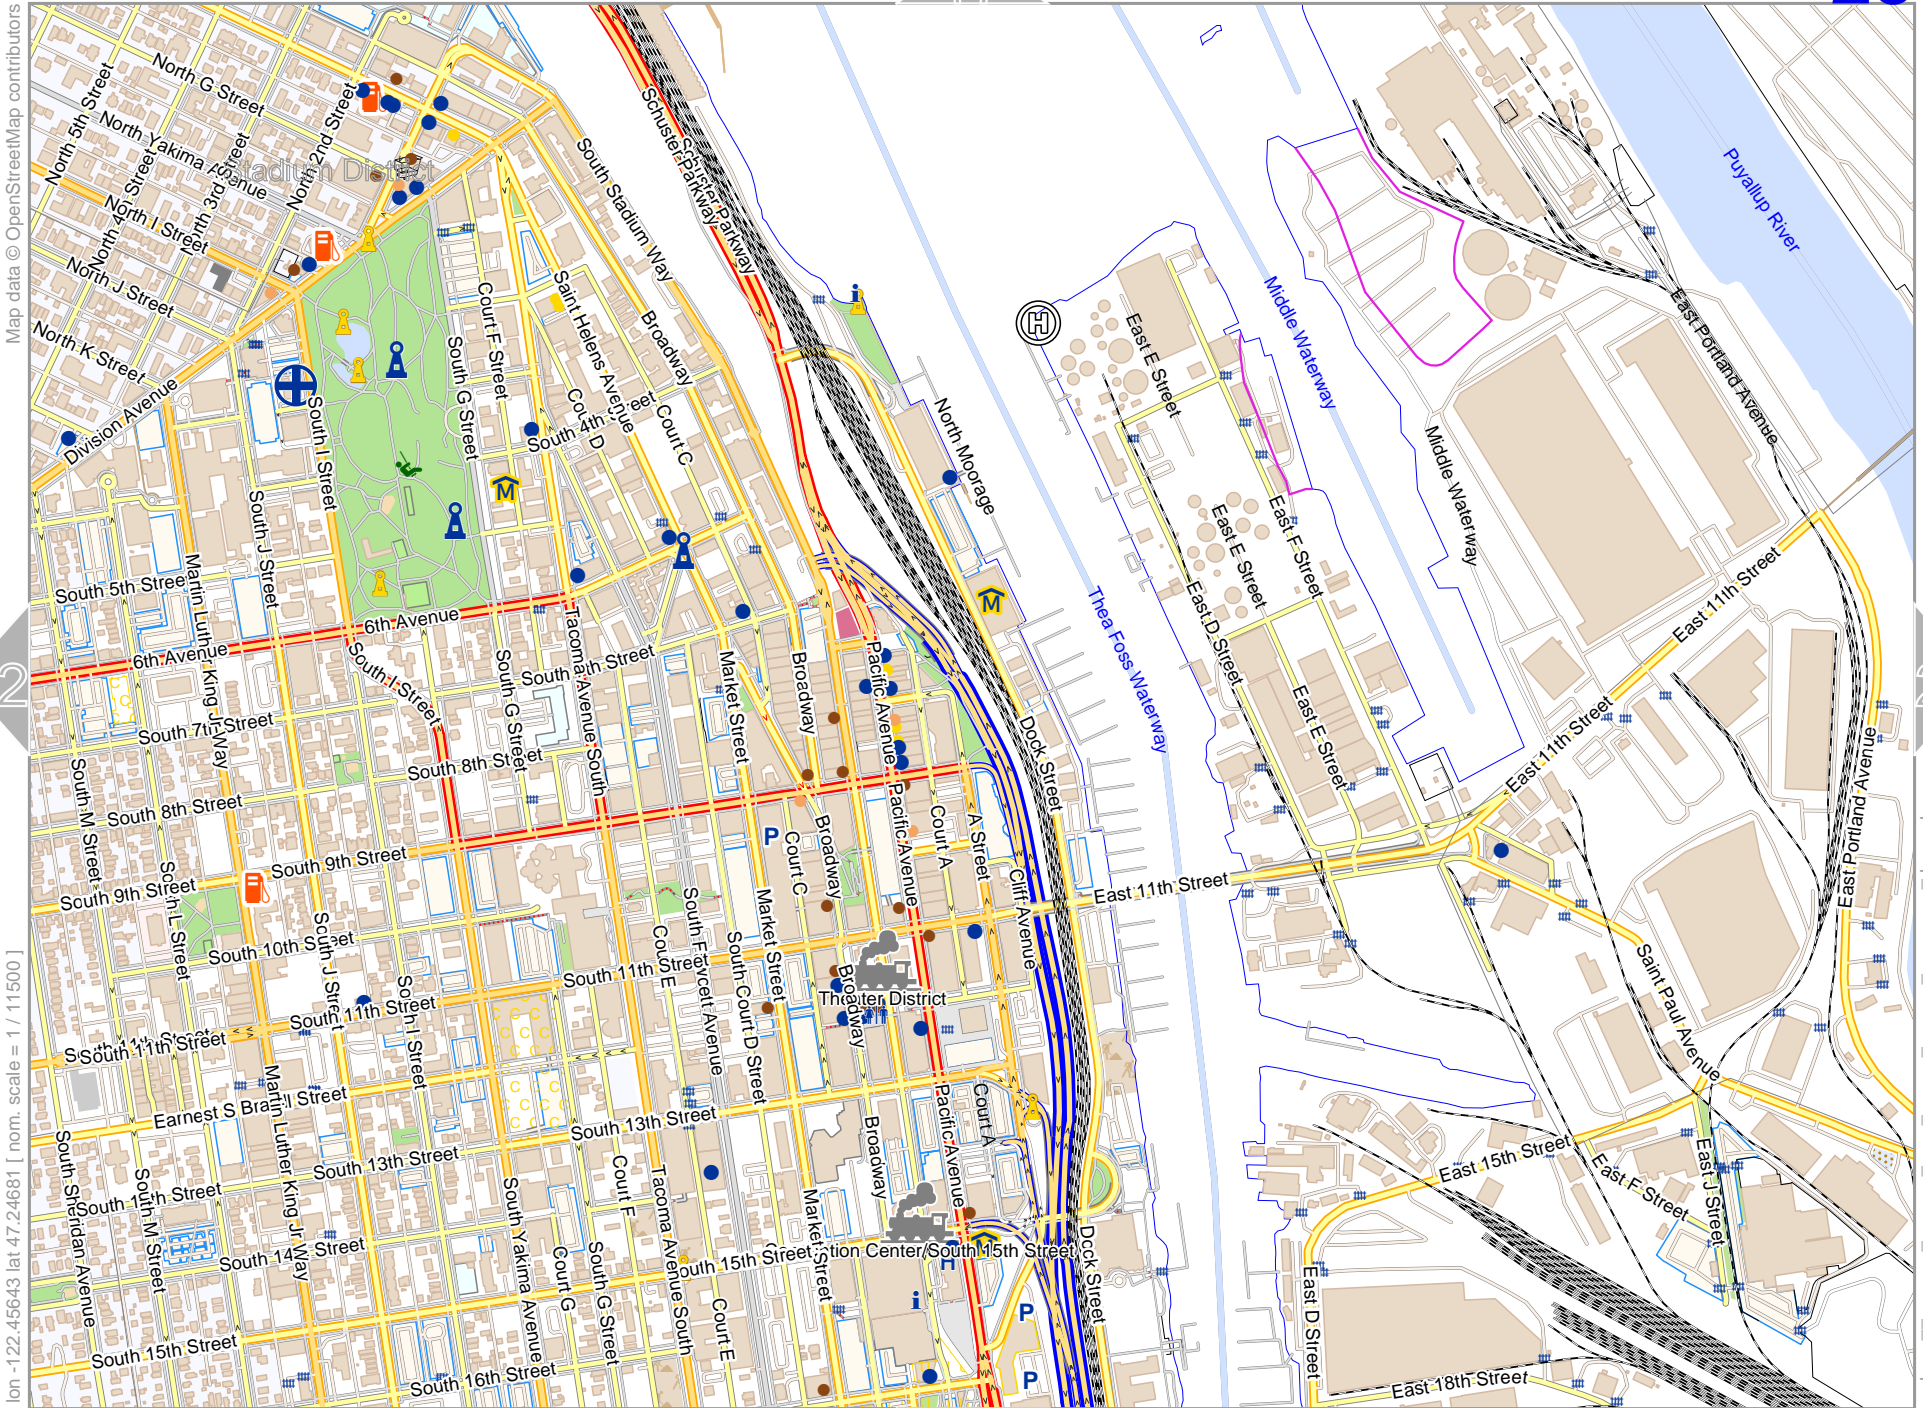

Tacom Area

Map data © OpenStreetMap contributors

lon -122.45643 lat 47.24681 [nom. scale = 1 / 115000]

22

17

24

29