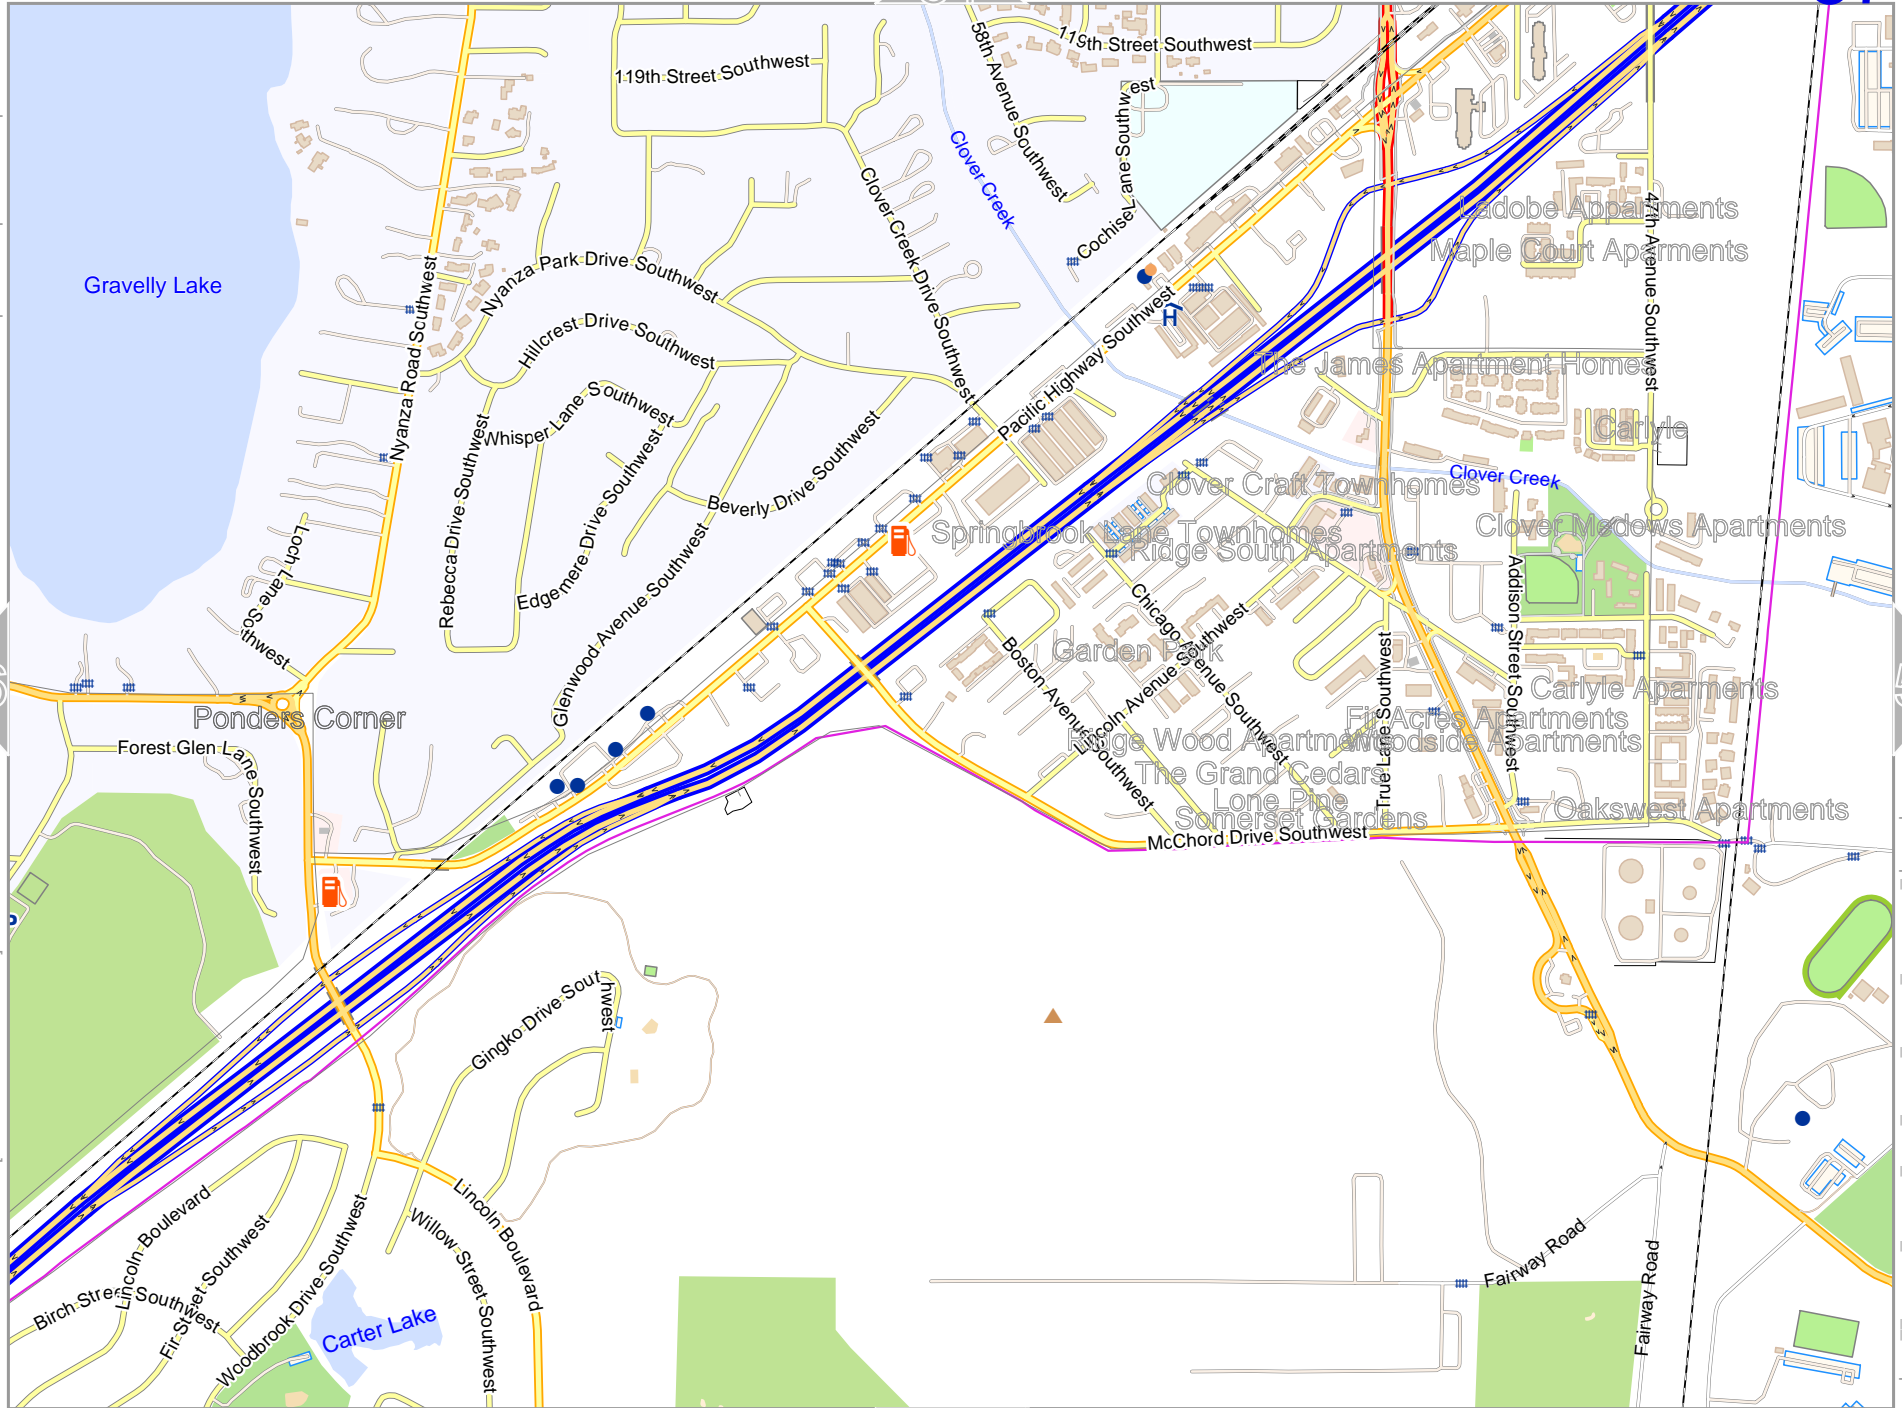

Tacom Area

Map data © OpenStreetMap contributors

lon -122.49429 lat 47.15066

lon -122.53215 lat 47.13143 [nom. scale = 1 / 115000]

pdfmap_20260510_040455_Tacom_Area_-122.45_47.2083_126.pdf

0 100 m 1200 m