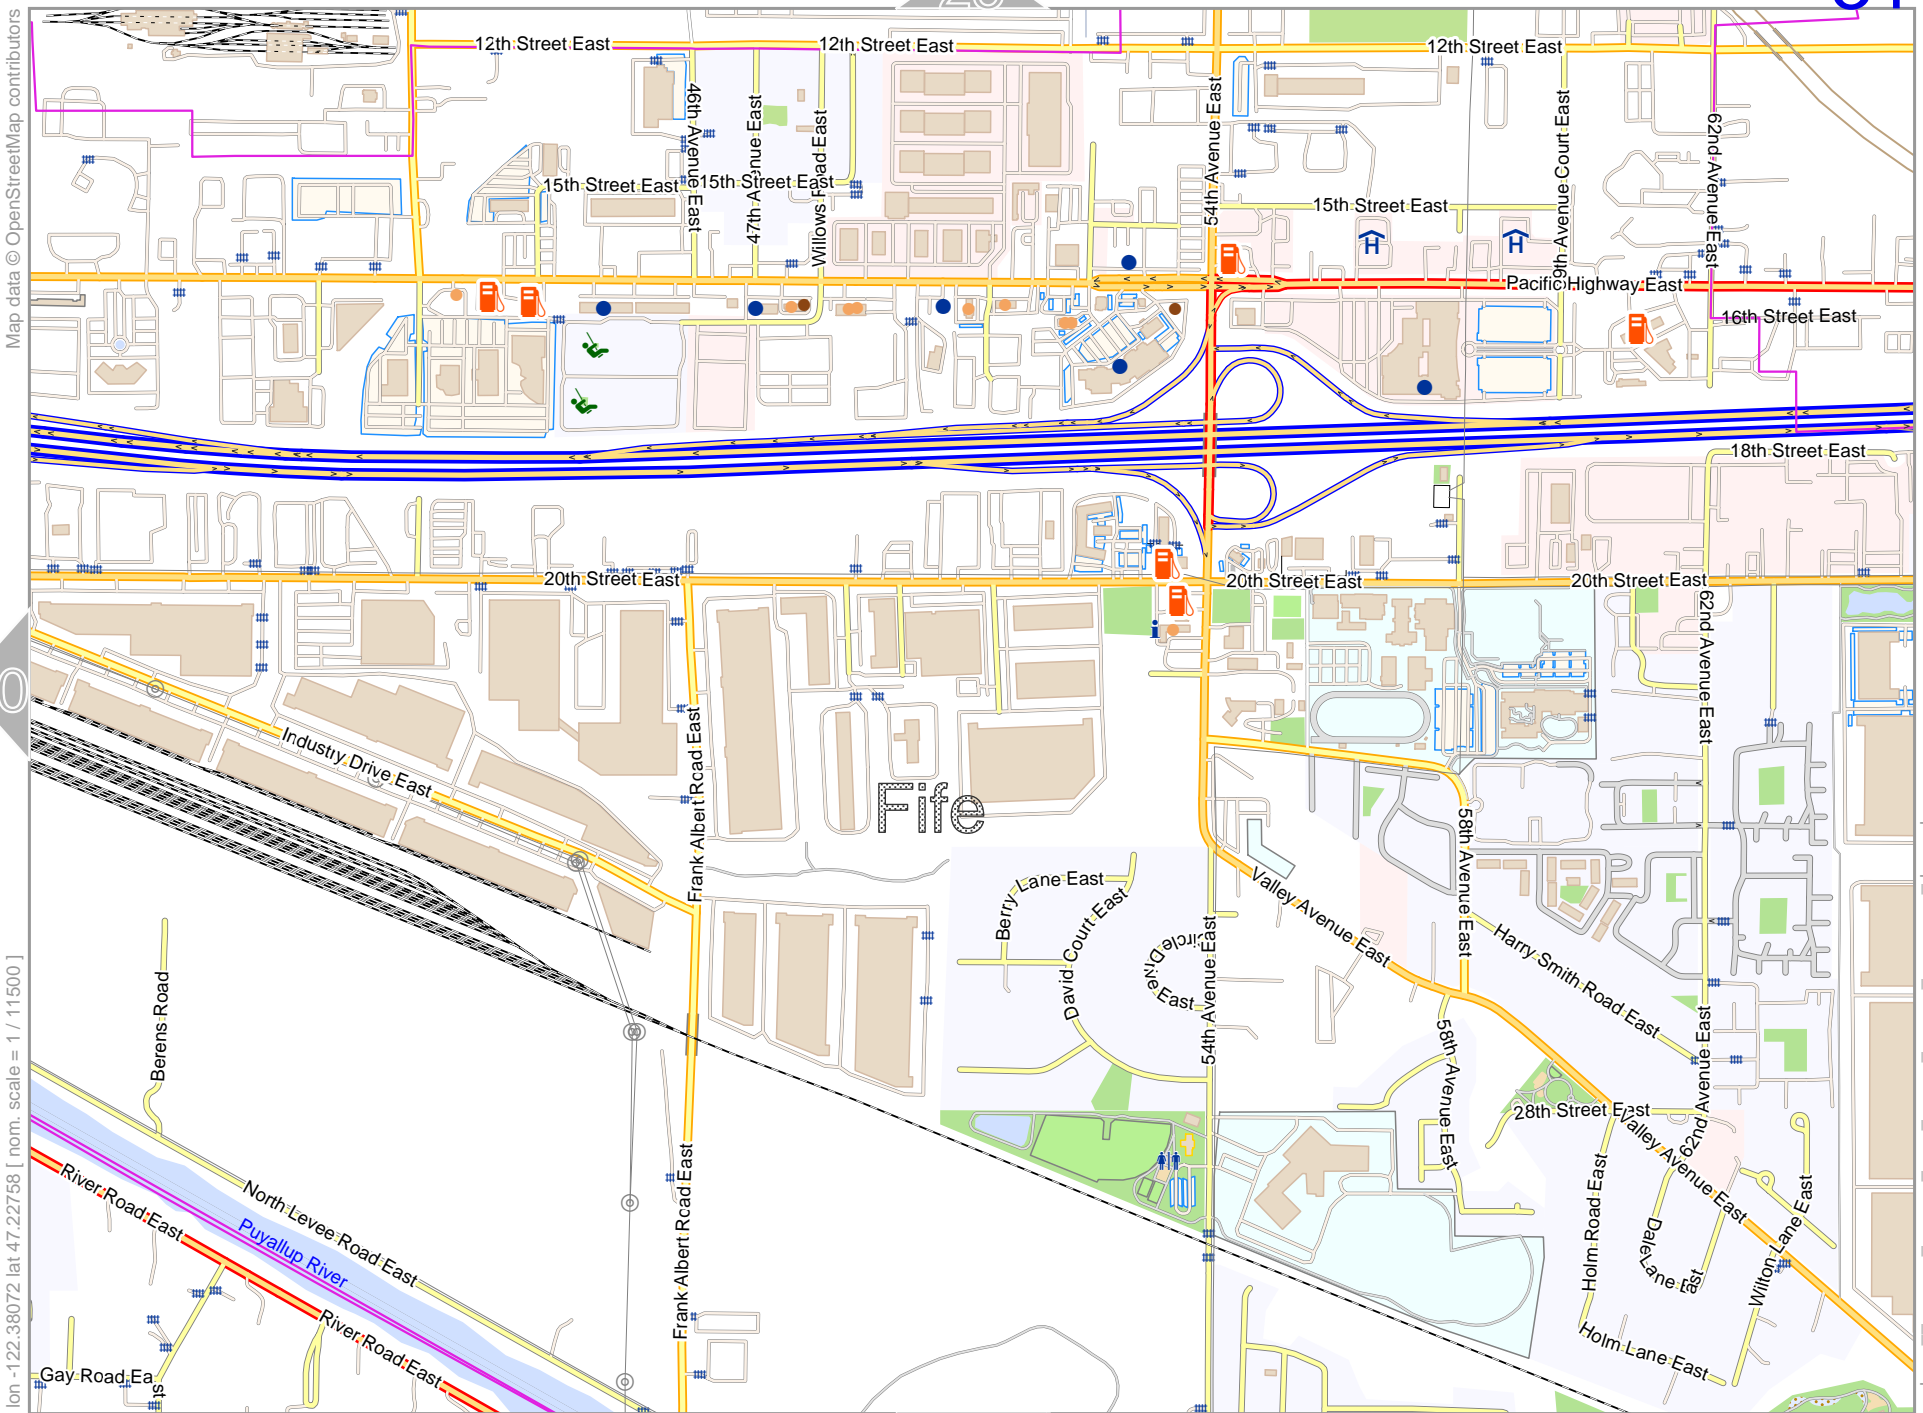

Tacom Area

Map data © OpenStreetMap contributors

lon -122.34286 lat 47.24681

lon -122.38072 lat 47.22758 [nom. scale = 1 / 11500]

pdfmap_20260510_040455_Tacoma_Area_-122.45_47.2083_126.pdf