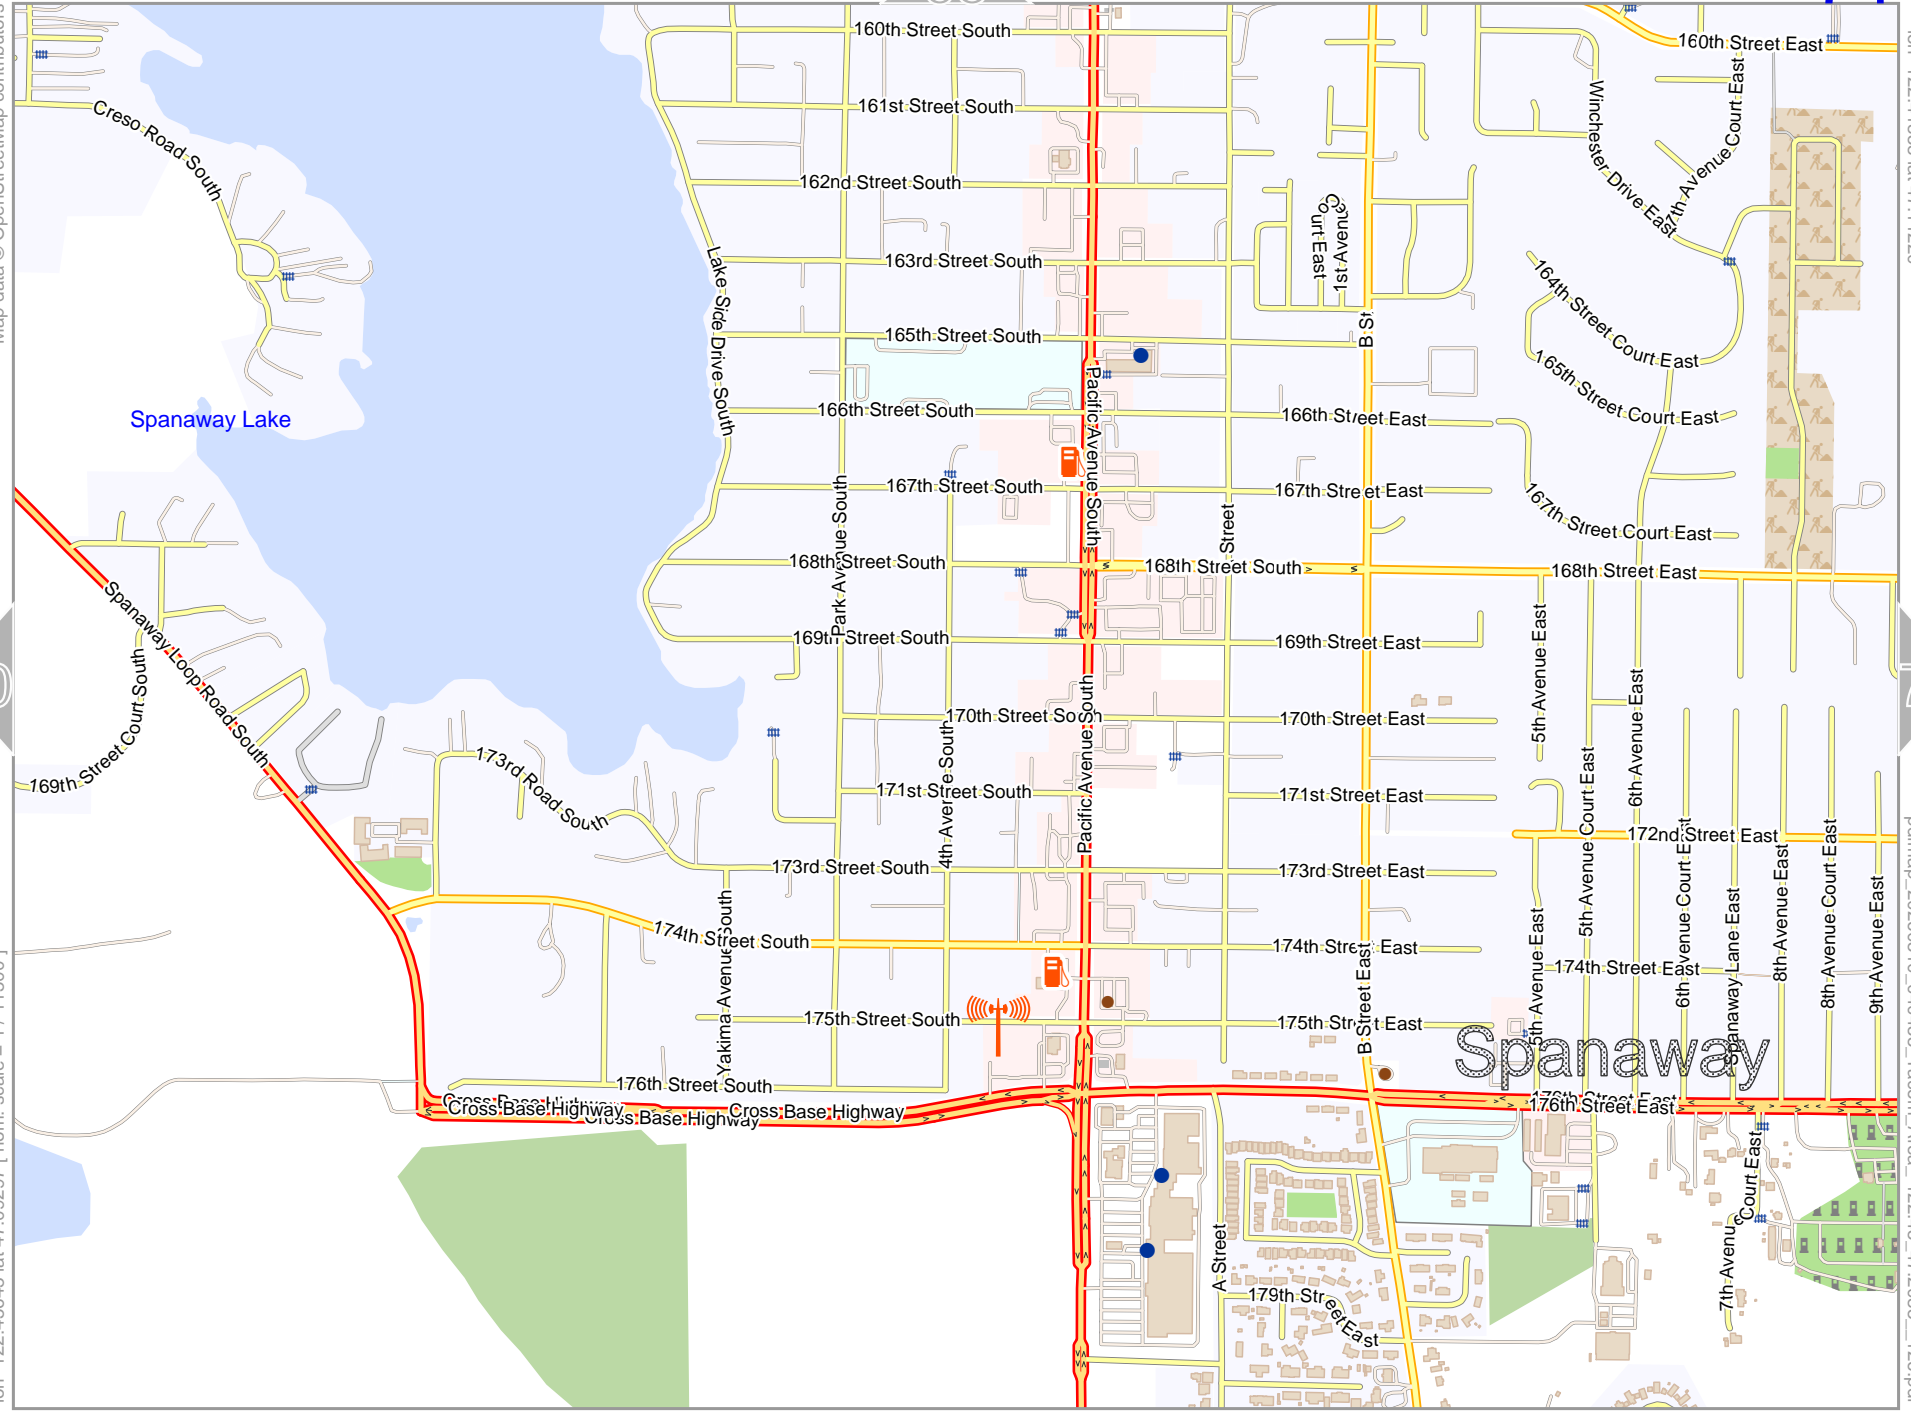

Tacom Area

Map data © OpenStreetMap contributors

lon -122.41858 lat 47.11220

pdfmap_20260510_040455_Tacom Area_-122.45_47.2083_126.pdf

lon -122.45643 lat 47.09297 [nom. scale = 1 / 11500]