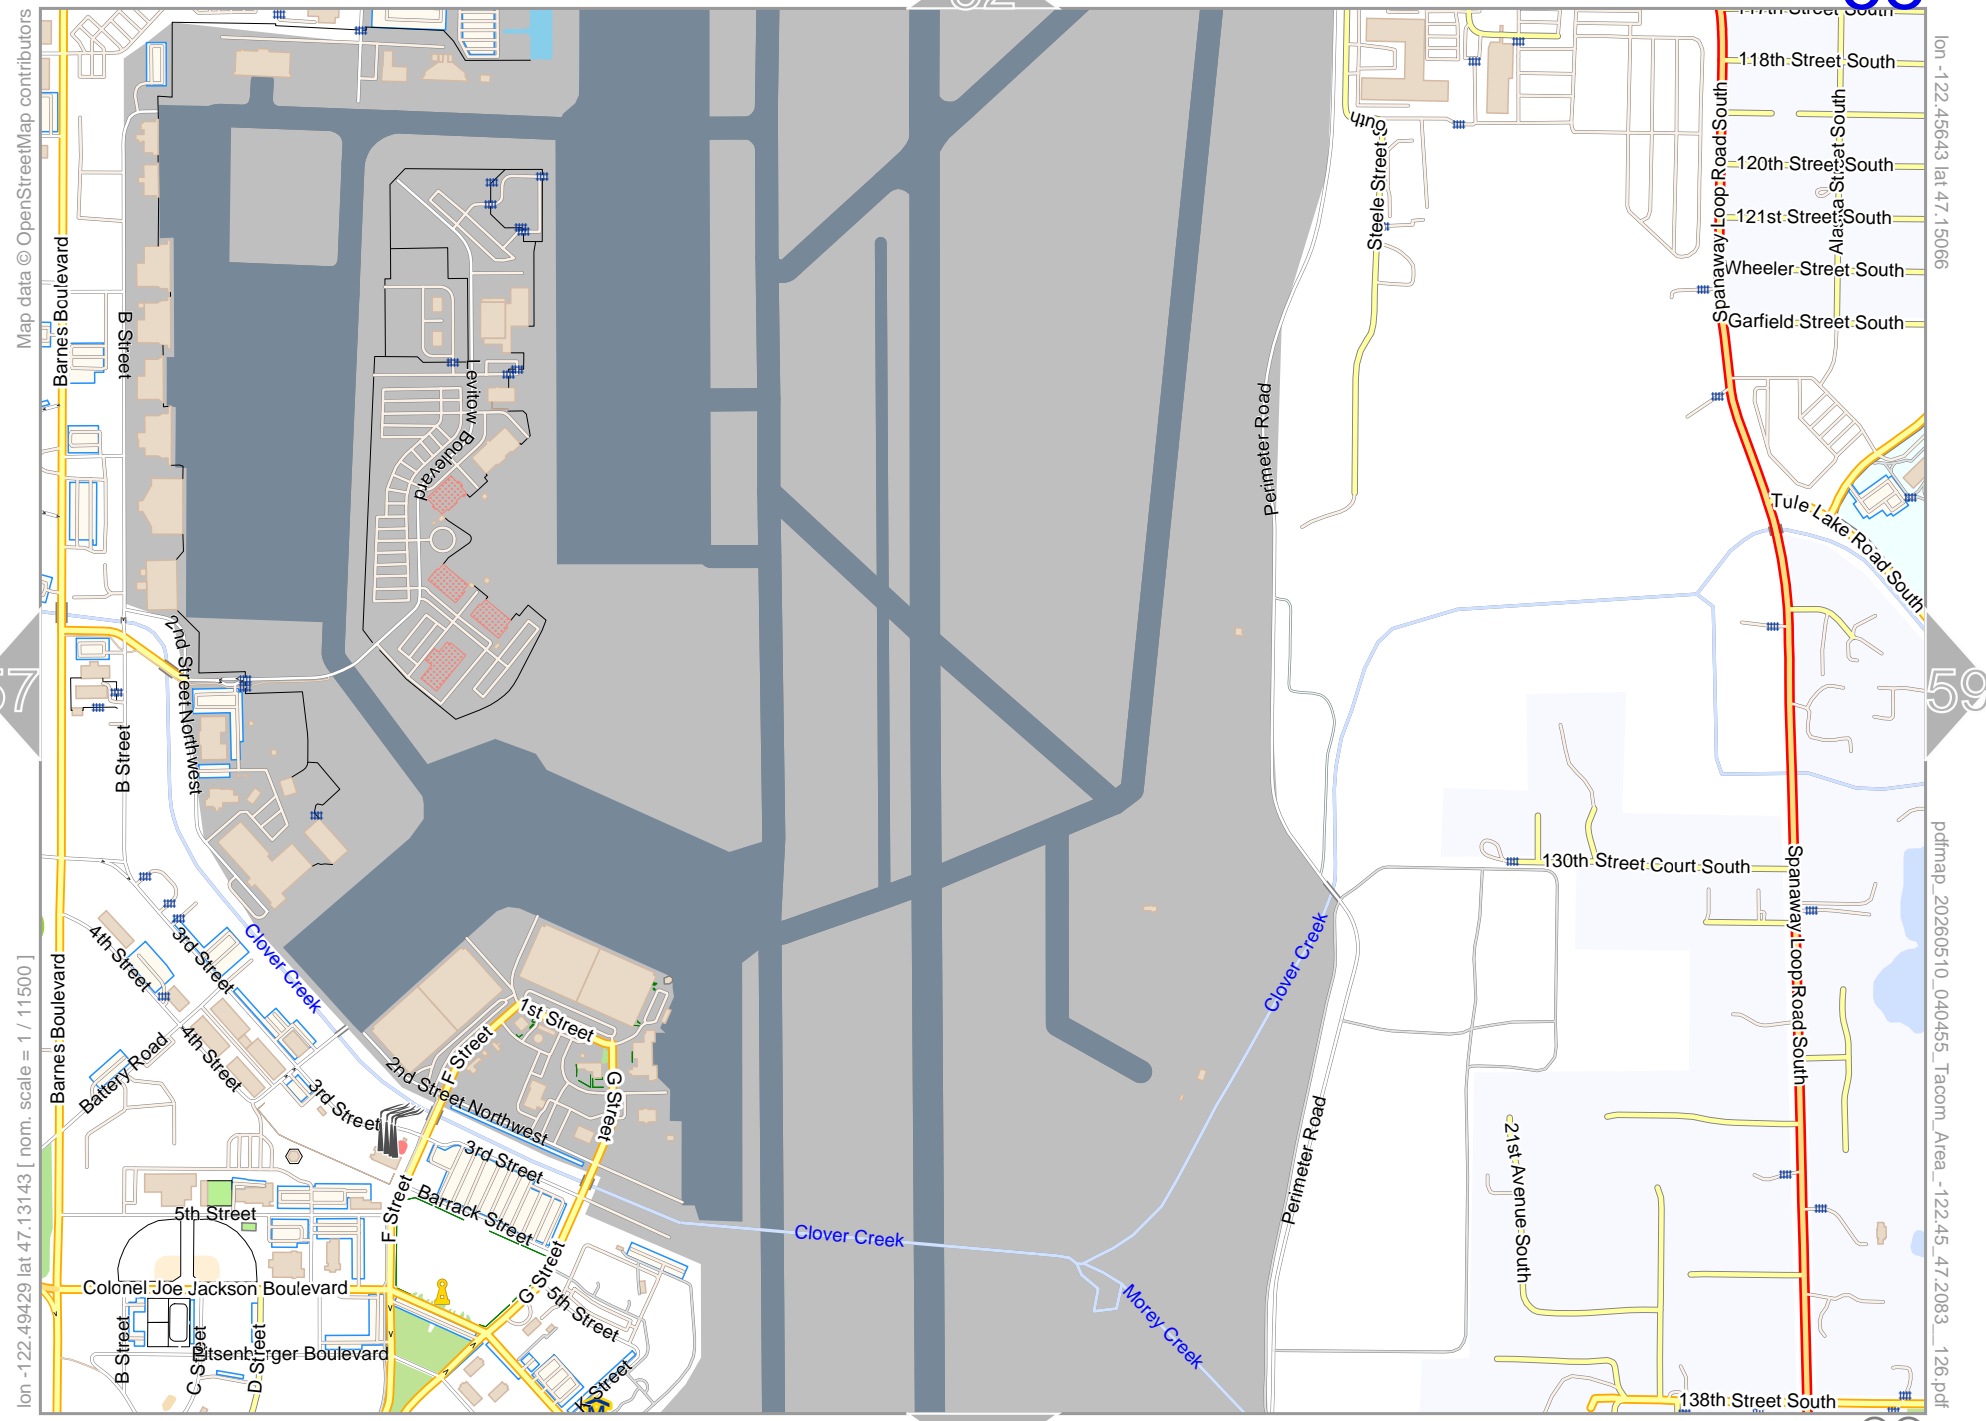

Tacom Area

lon -122.49429 lat 47.13143 [nom. scale = 1 / 11500]

pdfmap_20260510_040455_Tacom_Area_-122.45_47.2083_126.pdf