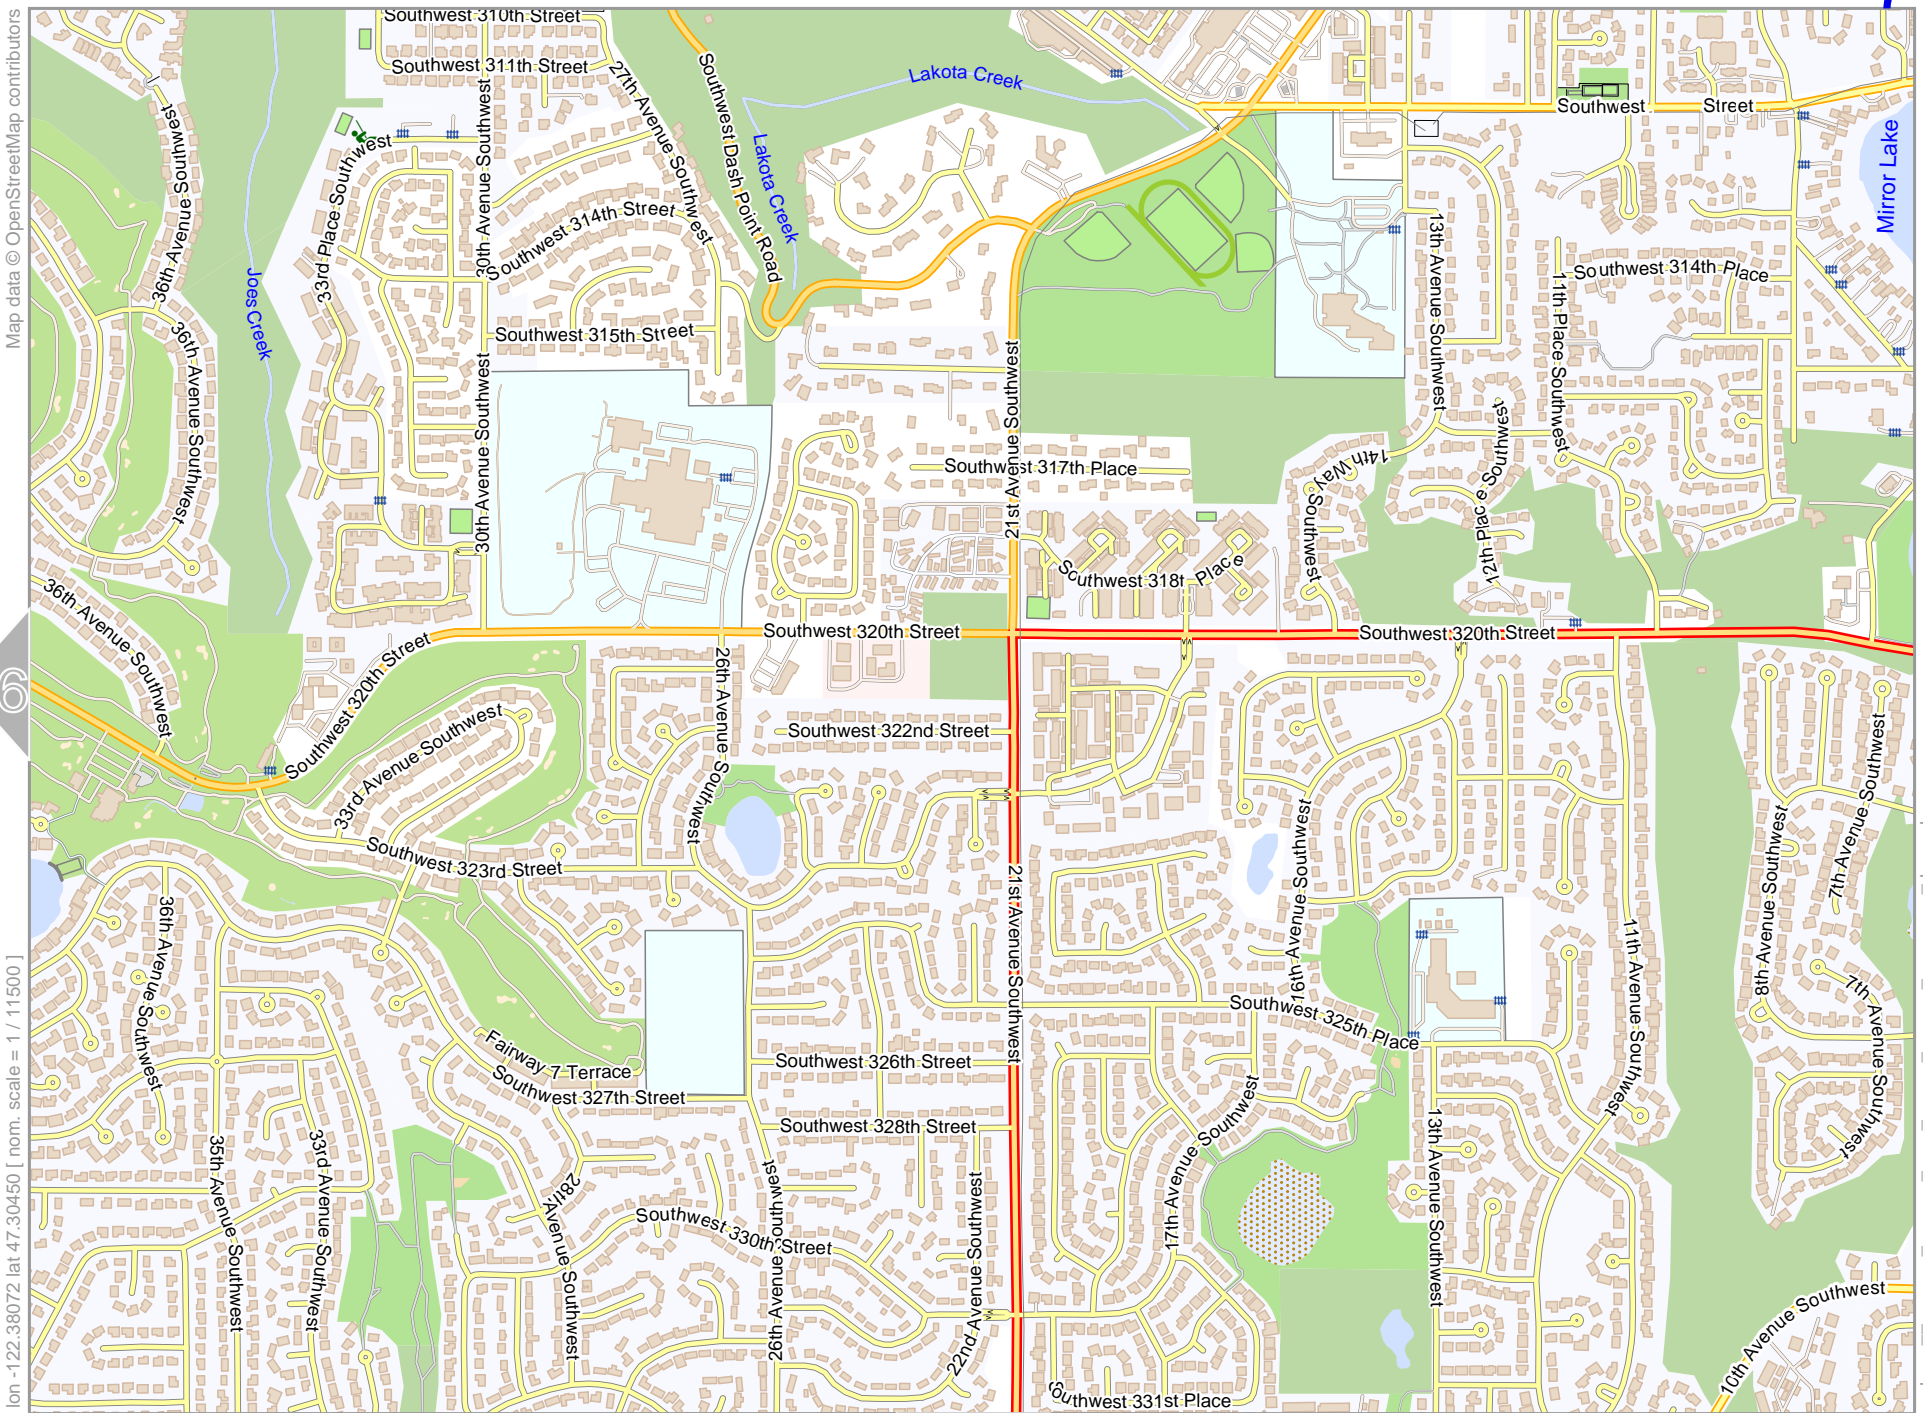

lon -122.49429 lat 47.30450 [nom. scale = 1 / 11500]

pdfmap_20260510_040455_Tacom_Area_-122.45_47.2083_126.pdf

Tacom Area

Map data © OpenStreetMap contributors

lon -122.45643 lat 47.30450 [nom. scale = 1 / 11500]

lon -122.41858 lat 47.32373

pdfmap_20260510_040455_Tacom_Area_-122.45_47.2083_126.pdf

Tacom Area

Map data © OpenStreetMap contributors

lon -122.38072 lat 47.32373

lon -122.41858 lat 47.30450 [nom. scale = 1 / 115000]

pdfmap_20260510_040455_Tacom_Area_-122.45_47.2083_126.pdf

0 100 m 1200 m

Tacom Area

Tacom Area

Map data © OpenStreetMap contributors

lon -122.57001 lat 47.28527 [nom. scale = 1 / 11500]

Salmon Beach

lon -122.53215 lat 47.30450

pdfmap_20260510_040455_Tacom_Area_-122.45_47.2083_126.pdf

Tacom Area

Map data © OpenStreetMap contributors

lon -122.49429 lat 47.30450

lon -122.53215 lat 47.28527 [nom. scale = 1 / 115000]

pdfmap_20260510_040455_Tacom_Area_-122.45_47.2083_126.pdf