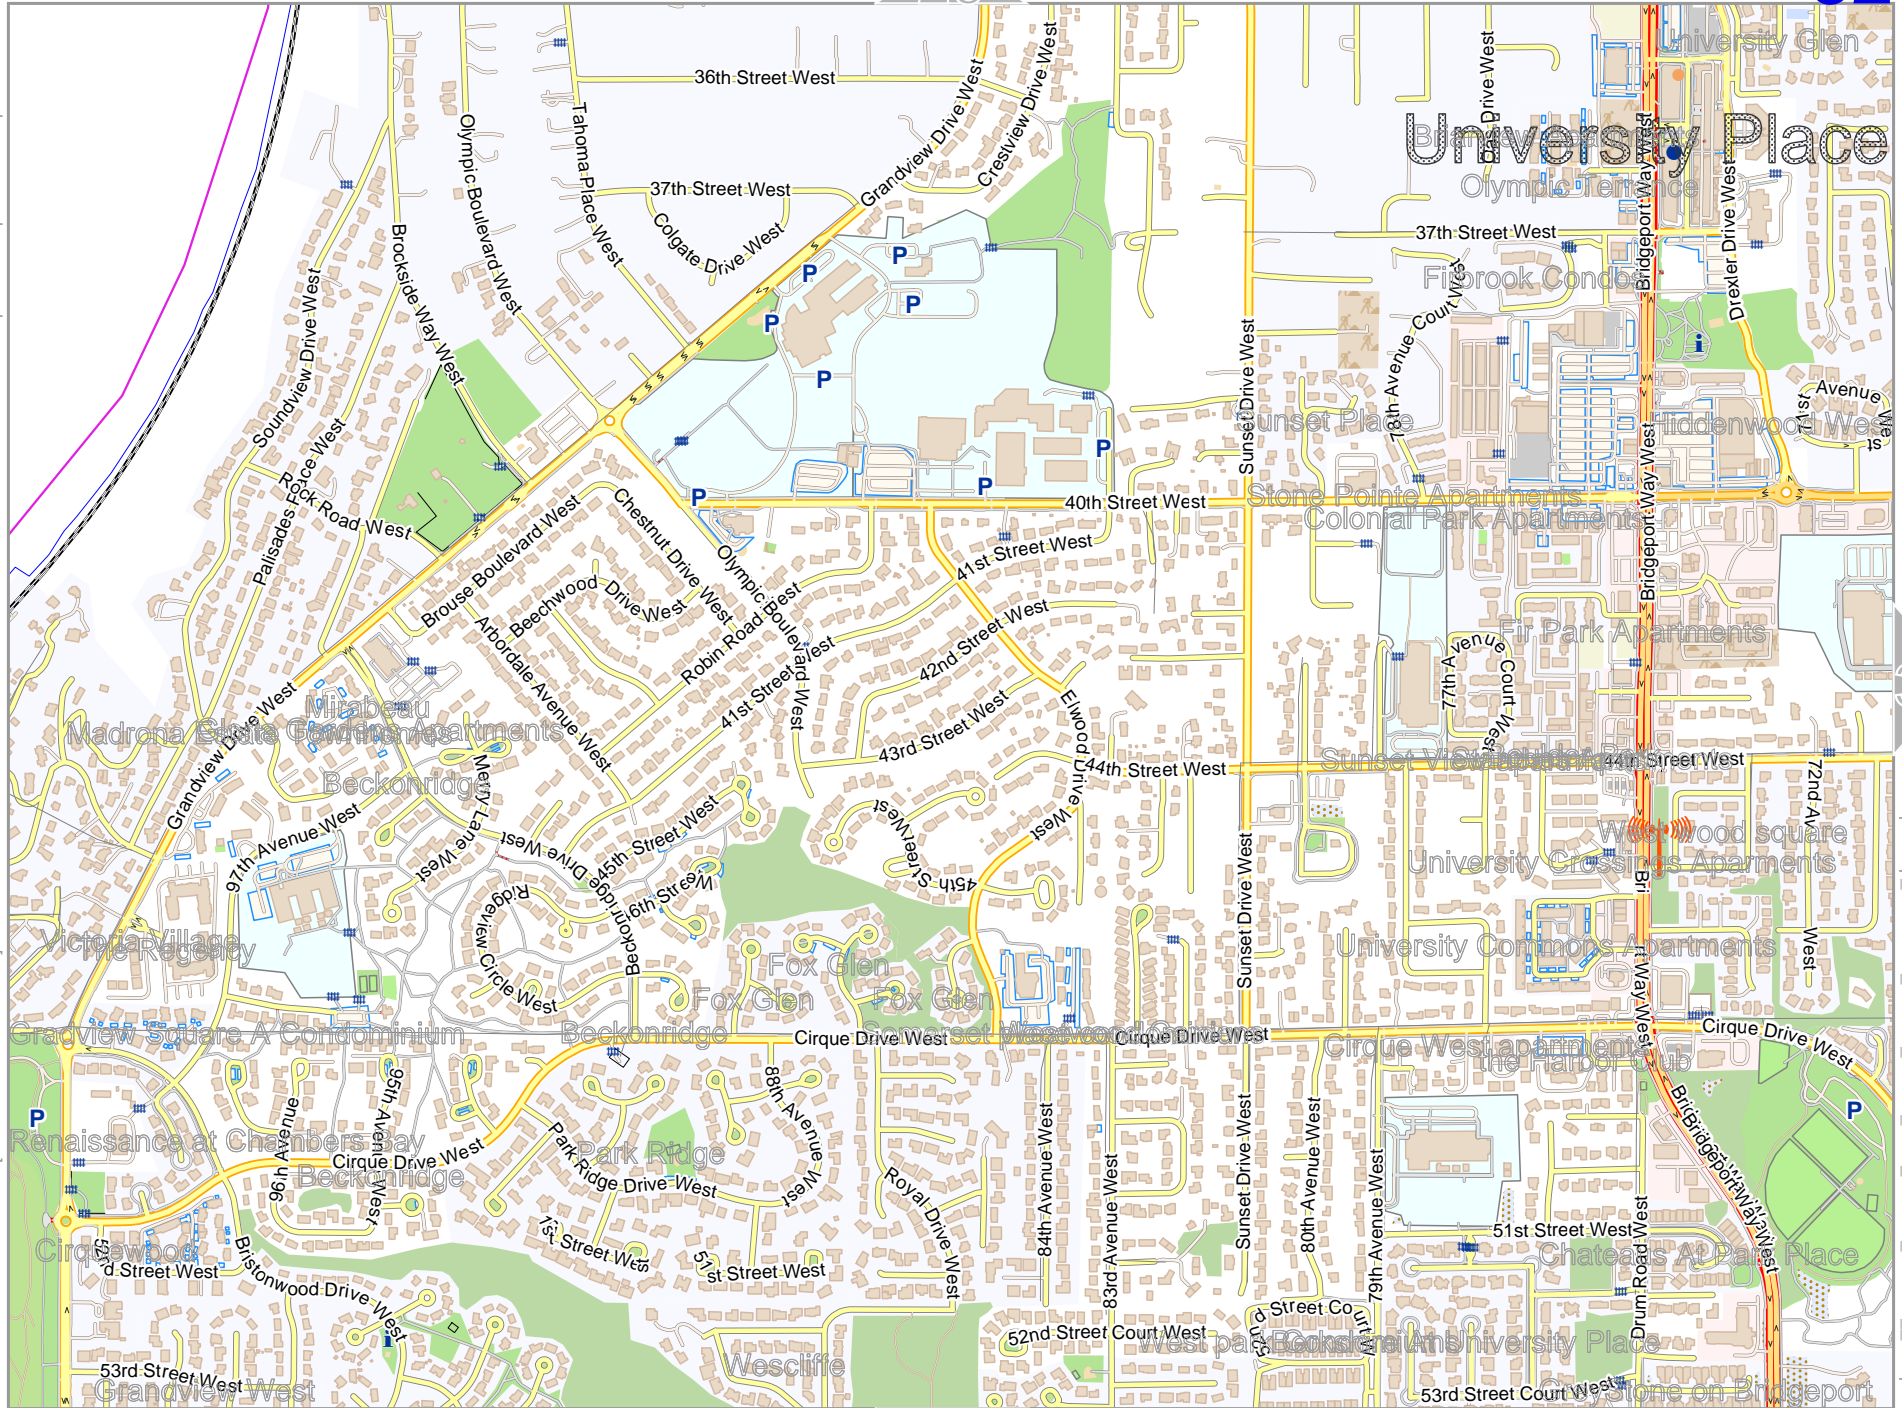

Tacom Area

Map data © OpenStreetMap contributors

lon -122.34286 lat 47.24681

lon -122.38072 lat 47.22758 [nom. scale = 1 / 11500]

pdfmap_20260510_040455_Tacoma_Area_-122.45_47.2083_126.pdf

Tacom Area

Map data © OpenStreetMap contributors

lon -122.53215 lat 47.22758

pdfmap_20260510_040455_Tacom_Area_-122.45_47.2083_-126.pdf

lon -122.57001 lat 47.20835 [nom. scale = 1 / 115000]

Tacom Area

Map data © OpenStreetMap contributors

lon -122.49429 lat 47.22758