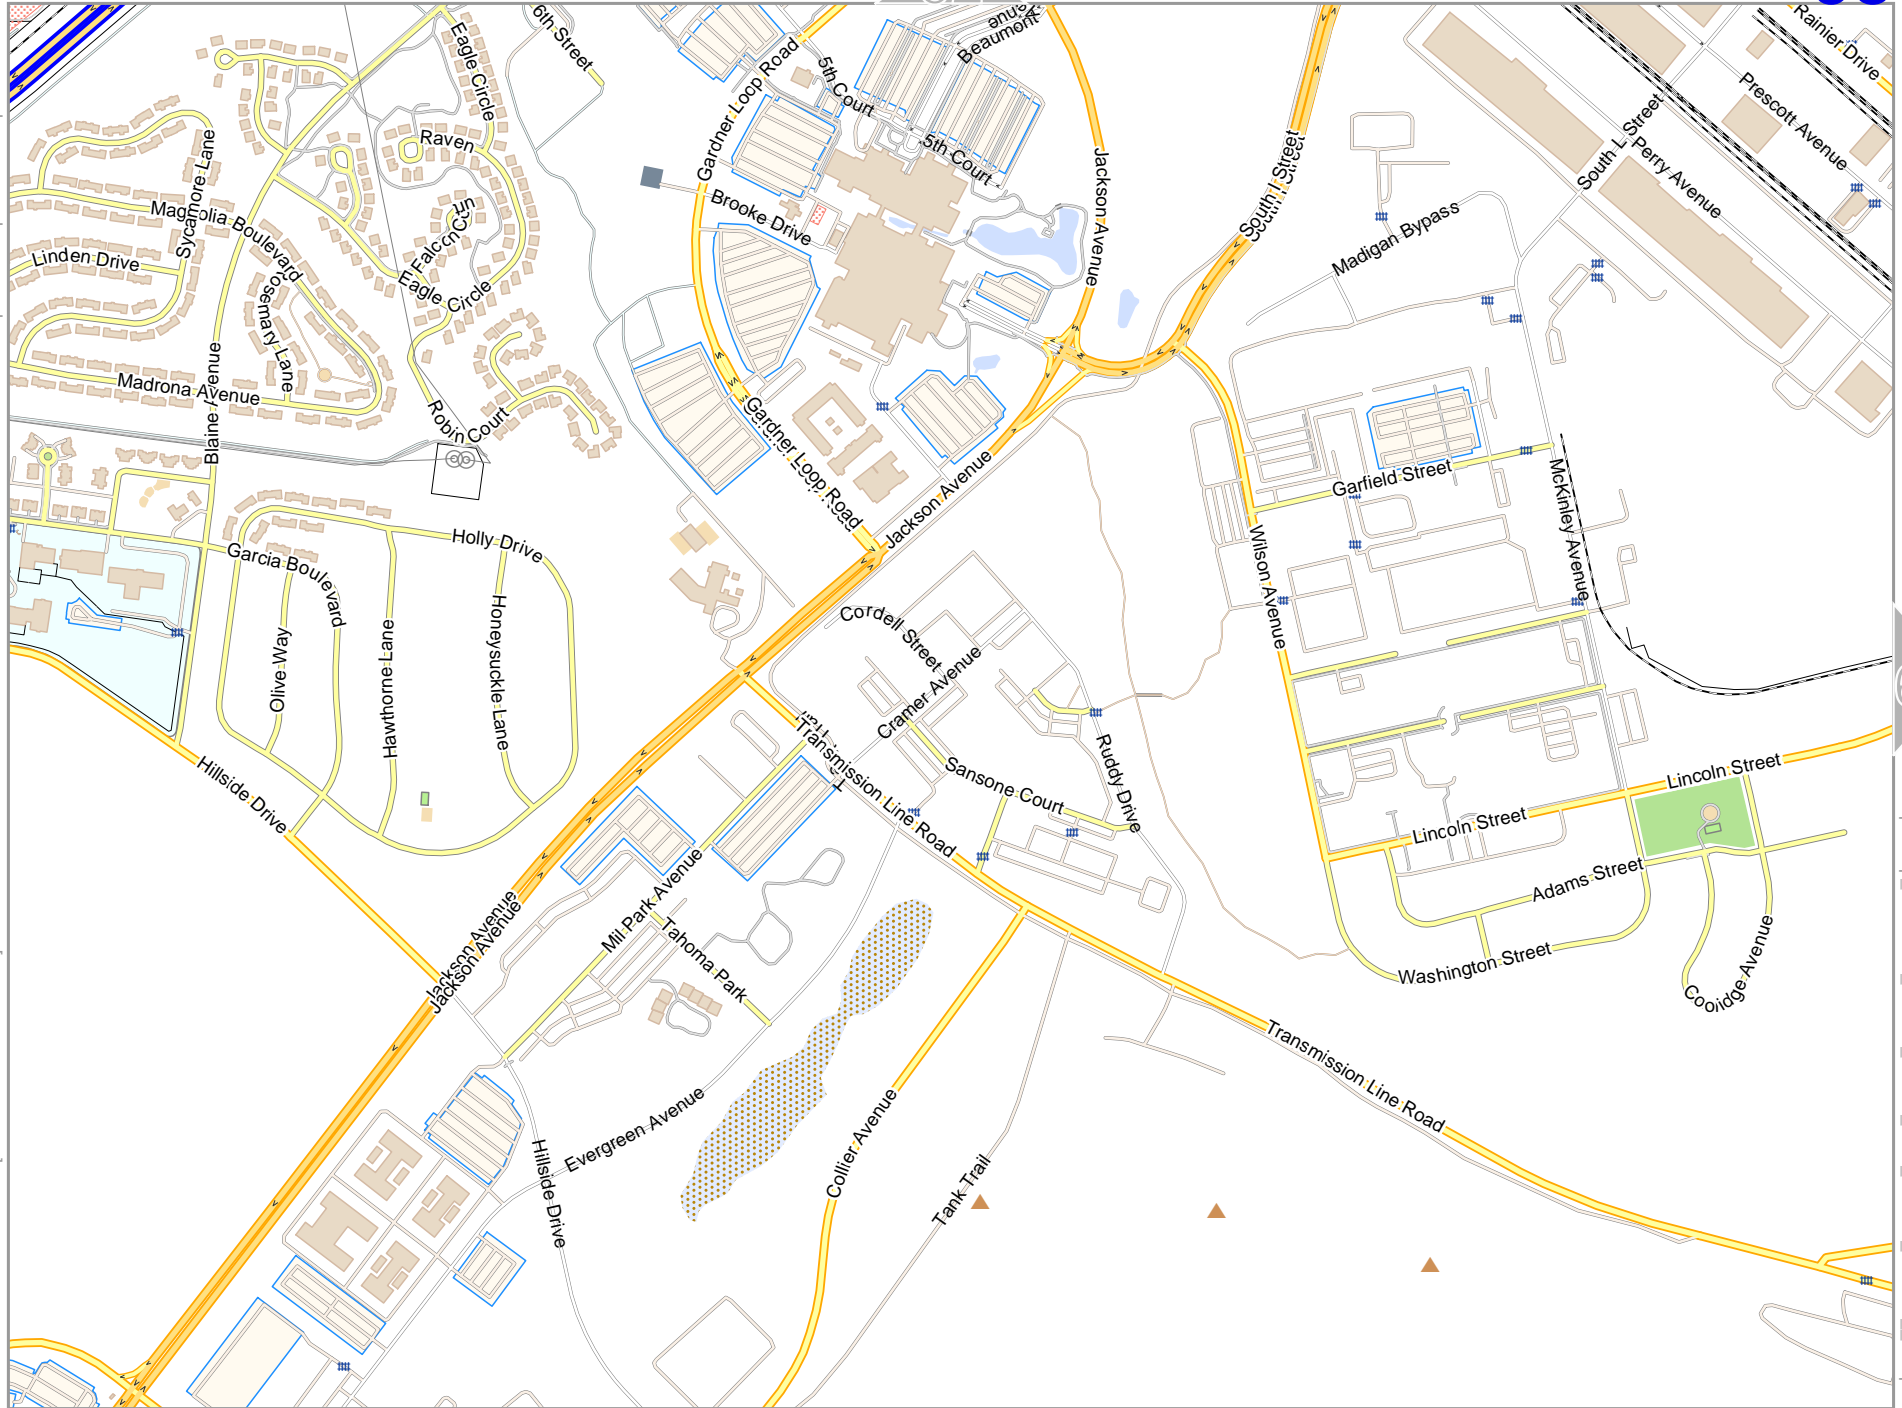

72

Tacom Area

68

top

Map data © OpenStreetMap contributors

lon -122.53215 lat 47.11220

lon -122.57001 lat 47.09297 [nom. scale = 1 / 11500]

pdfmap_20260510_040455_Tacom_Area_-122.45_47.2083_126.pdf