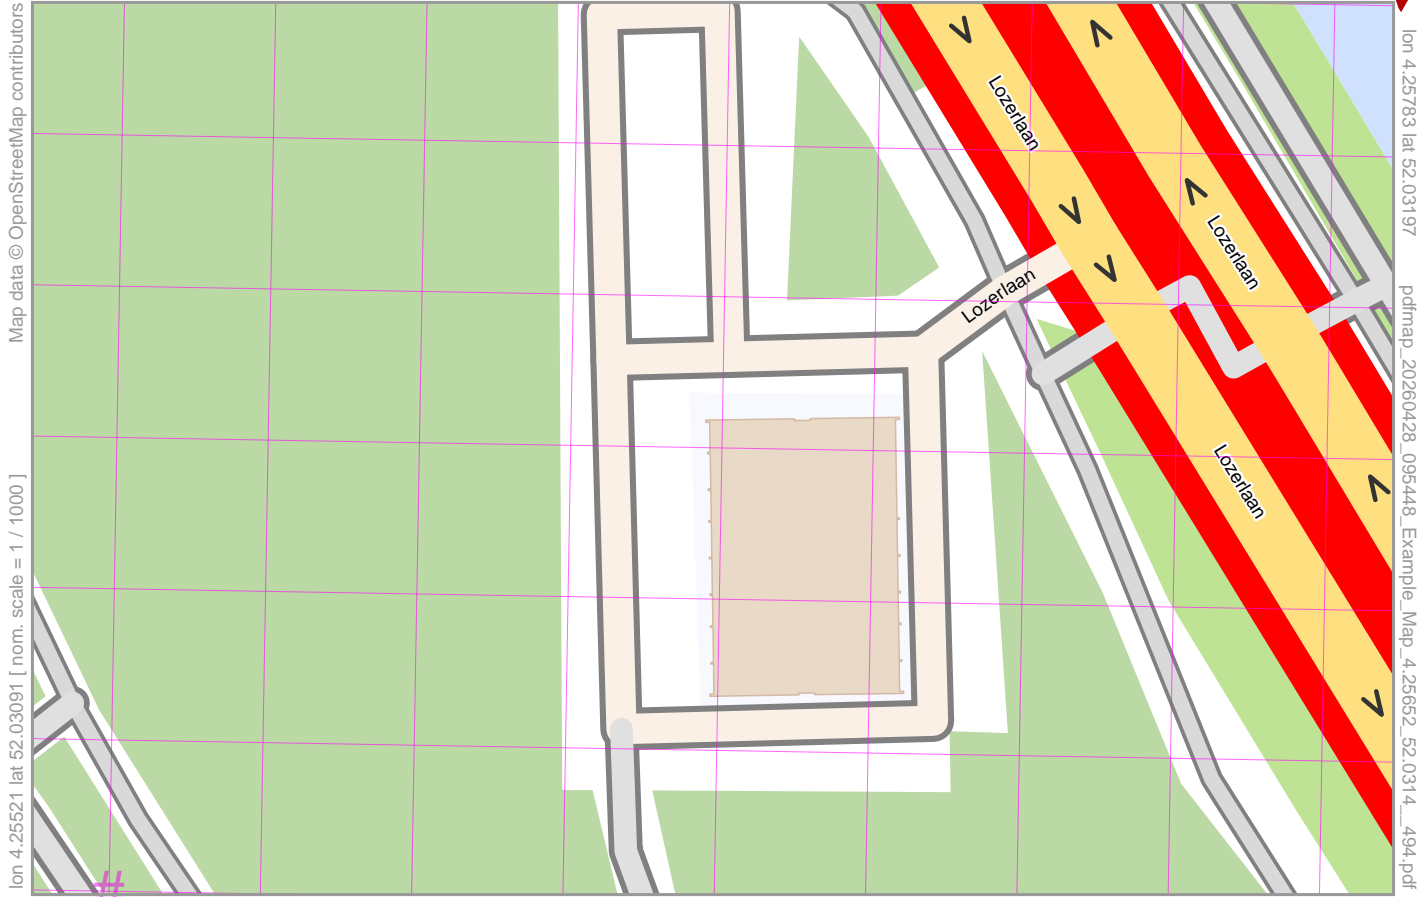

# Example\_Map

Map data © OpenStreetMap contributors

lon 4.25521 lat 52.03091 [ nom. scale = 1 / 1000 ]

lon 4.25783 lat 52.03197

pdfmap\_20260428\_095448\_Example\_Map\_4.25652\_52.0314\_494.pdf

# UTM 81 U easting 586.12 km northing 5765.22 km

UTM-Grid-width = 20m