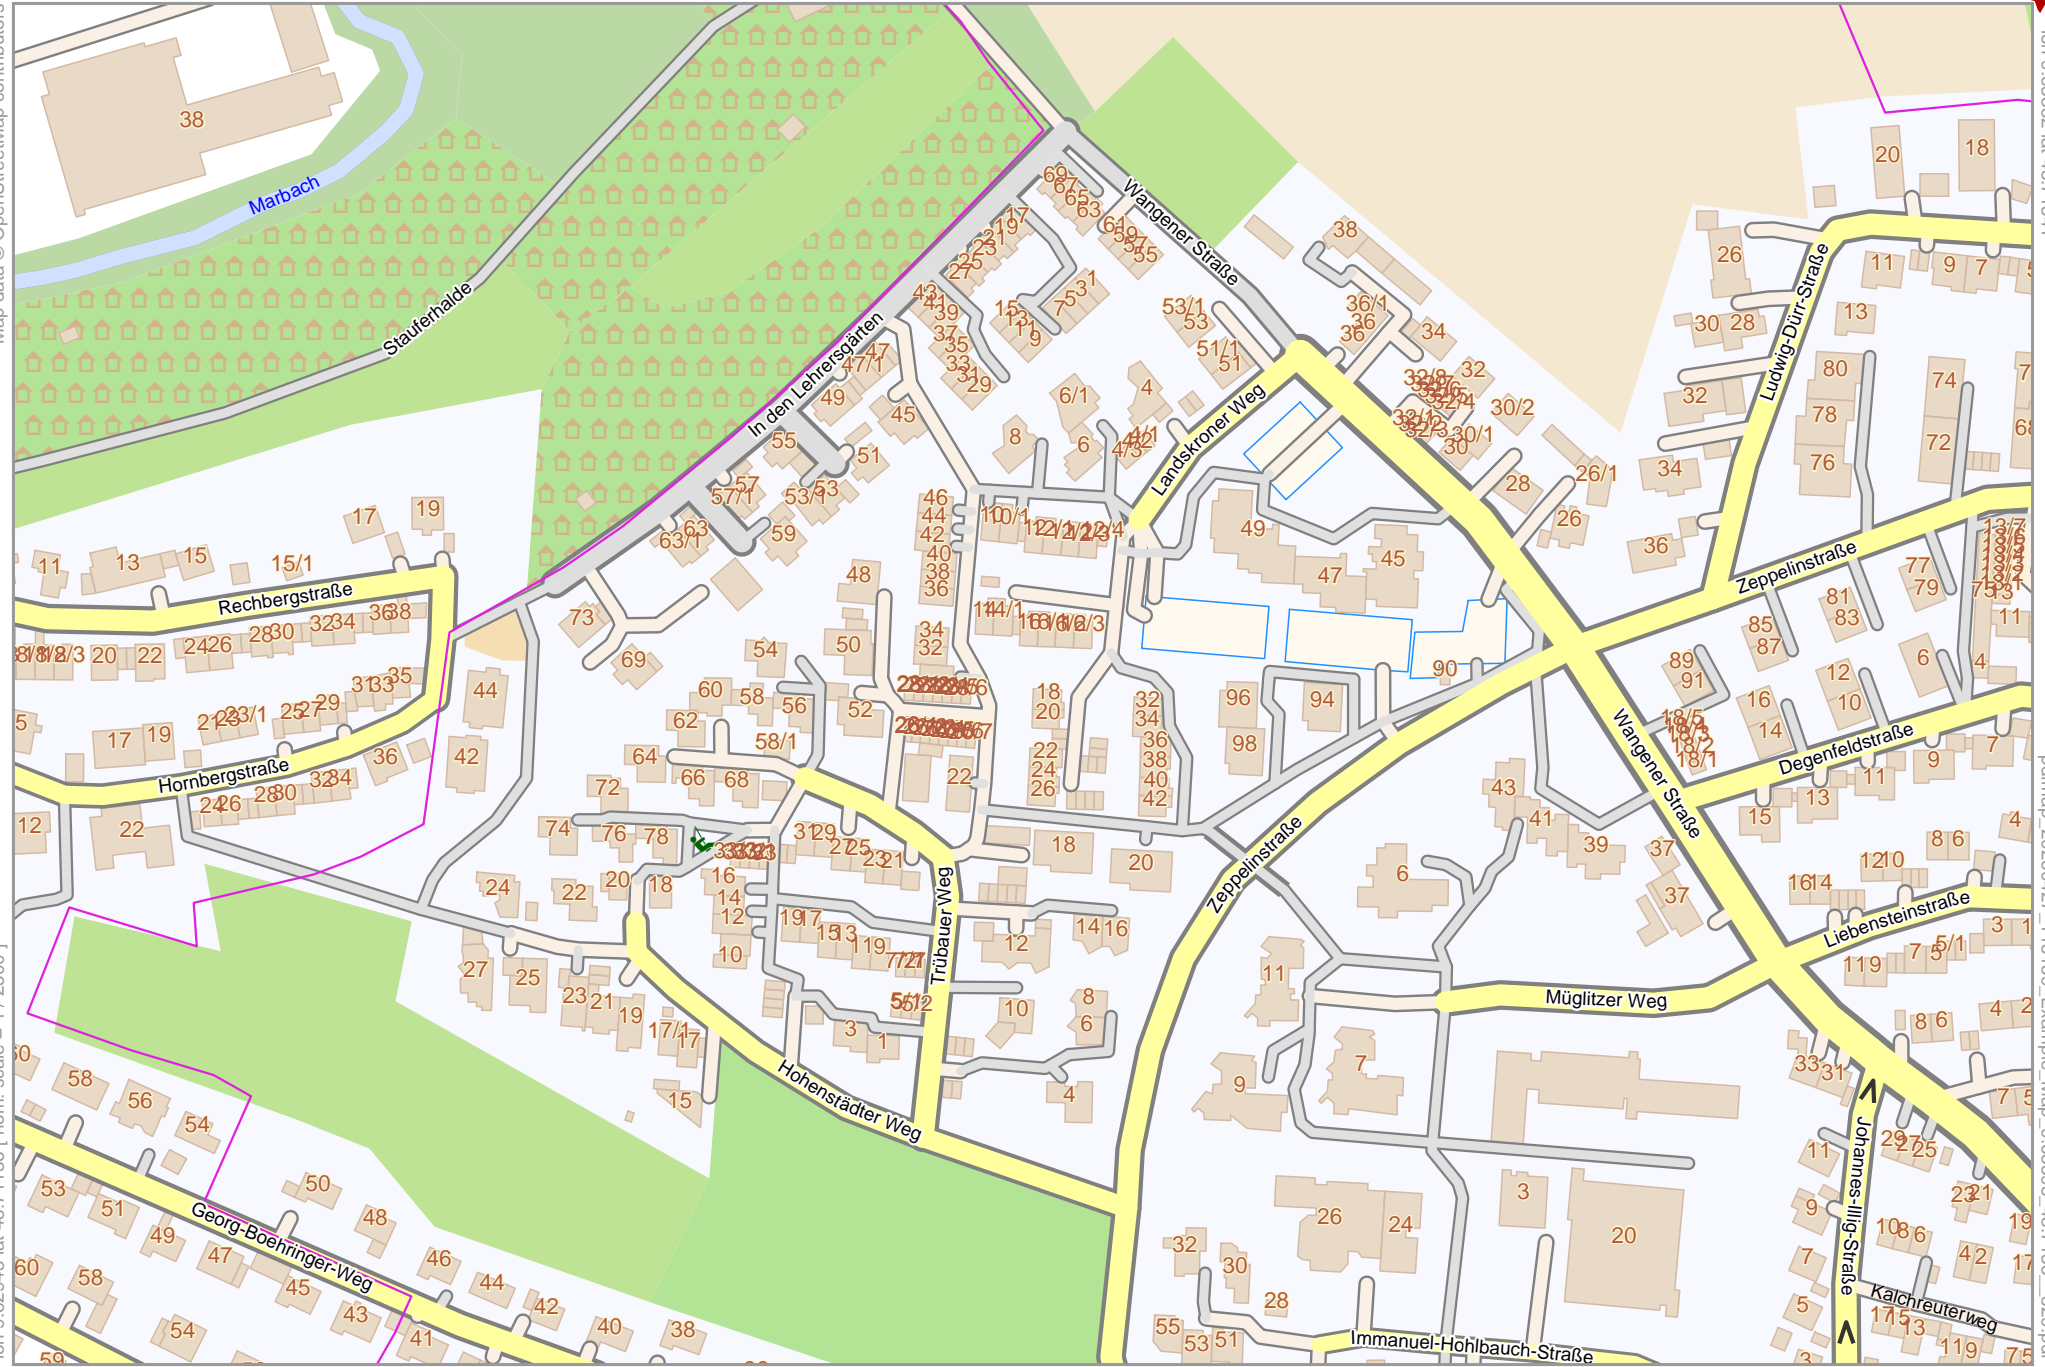

Map data © OpenStreetMap contributors

lon 9.63852 lat 48.71541

lon 9.62945 lat 48.71136 [nom. scale = 1 / 2500]

pdfmap\_20260427\_115159\_Example\_Map\_9.63398\_48.7133\_829.pdf

0 100 m 200 m