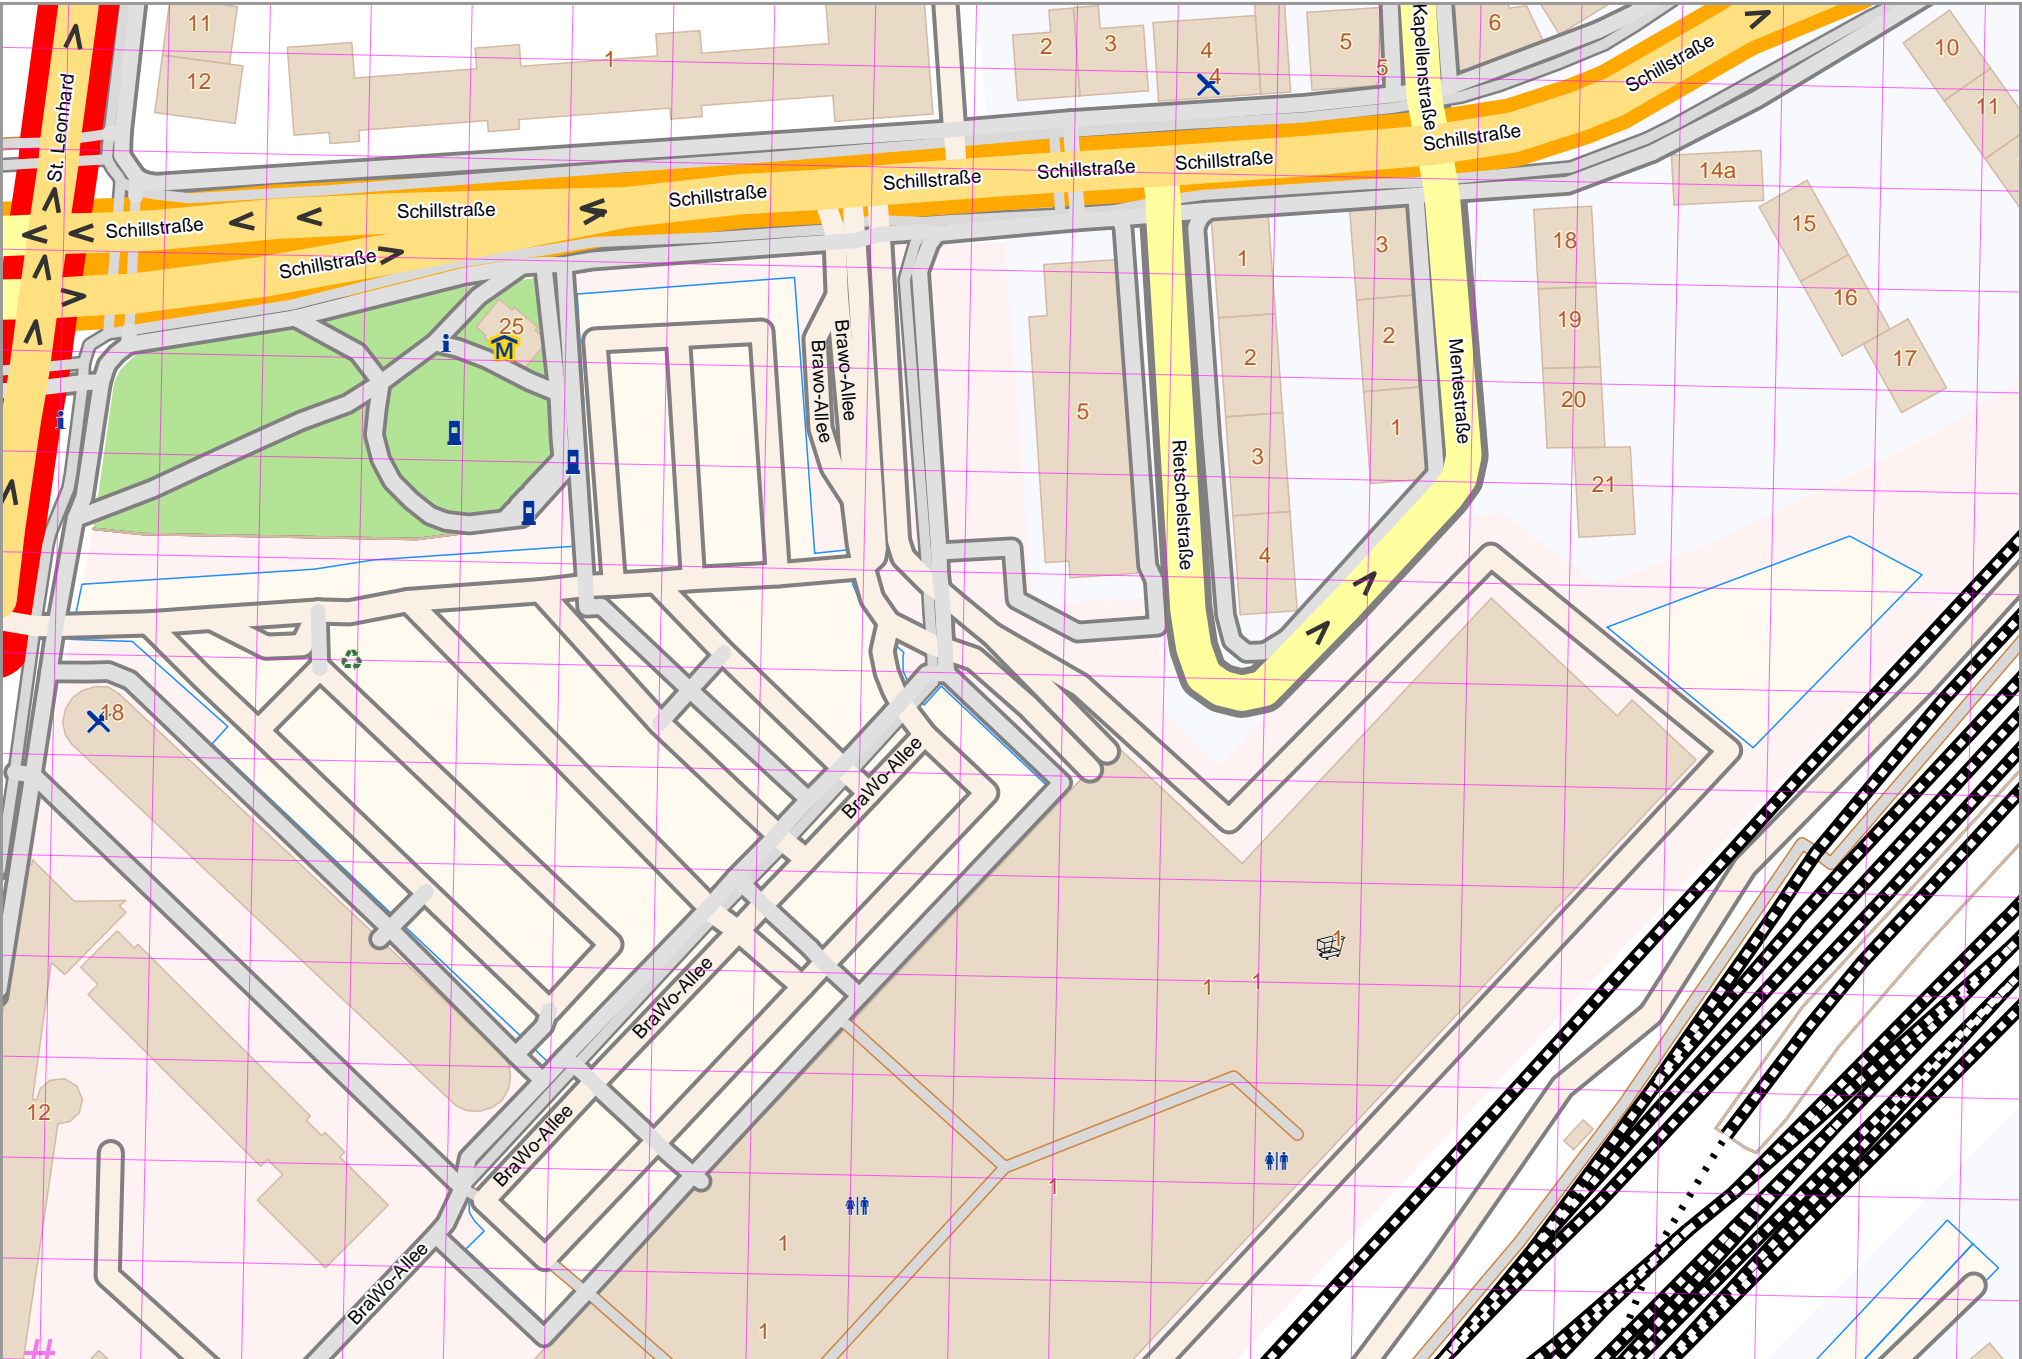

Map data © OpenStreetMap contributors

lon 10.54022 lat 52.25483 [ nom. scale = 1 / 1500 ]

lon 10.54609 lat 52.25725

pdfmap\_20260427\_065242\_Medienzentrum\_BS\_10.5431\_52.2560\_254.pdf

# UTM: 32 U easting 605.14 km northing 5790.50 km  
 UTM-Grid-width = 20m