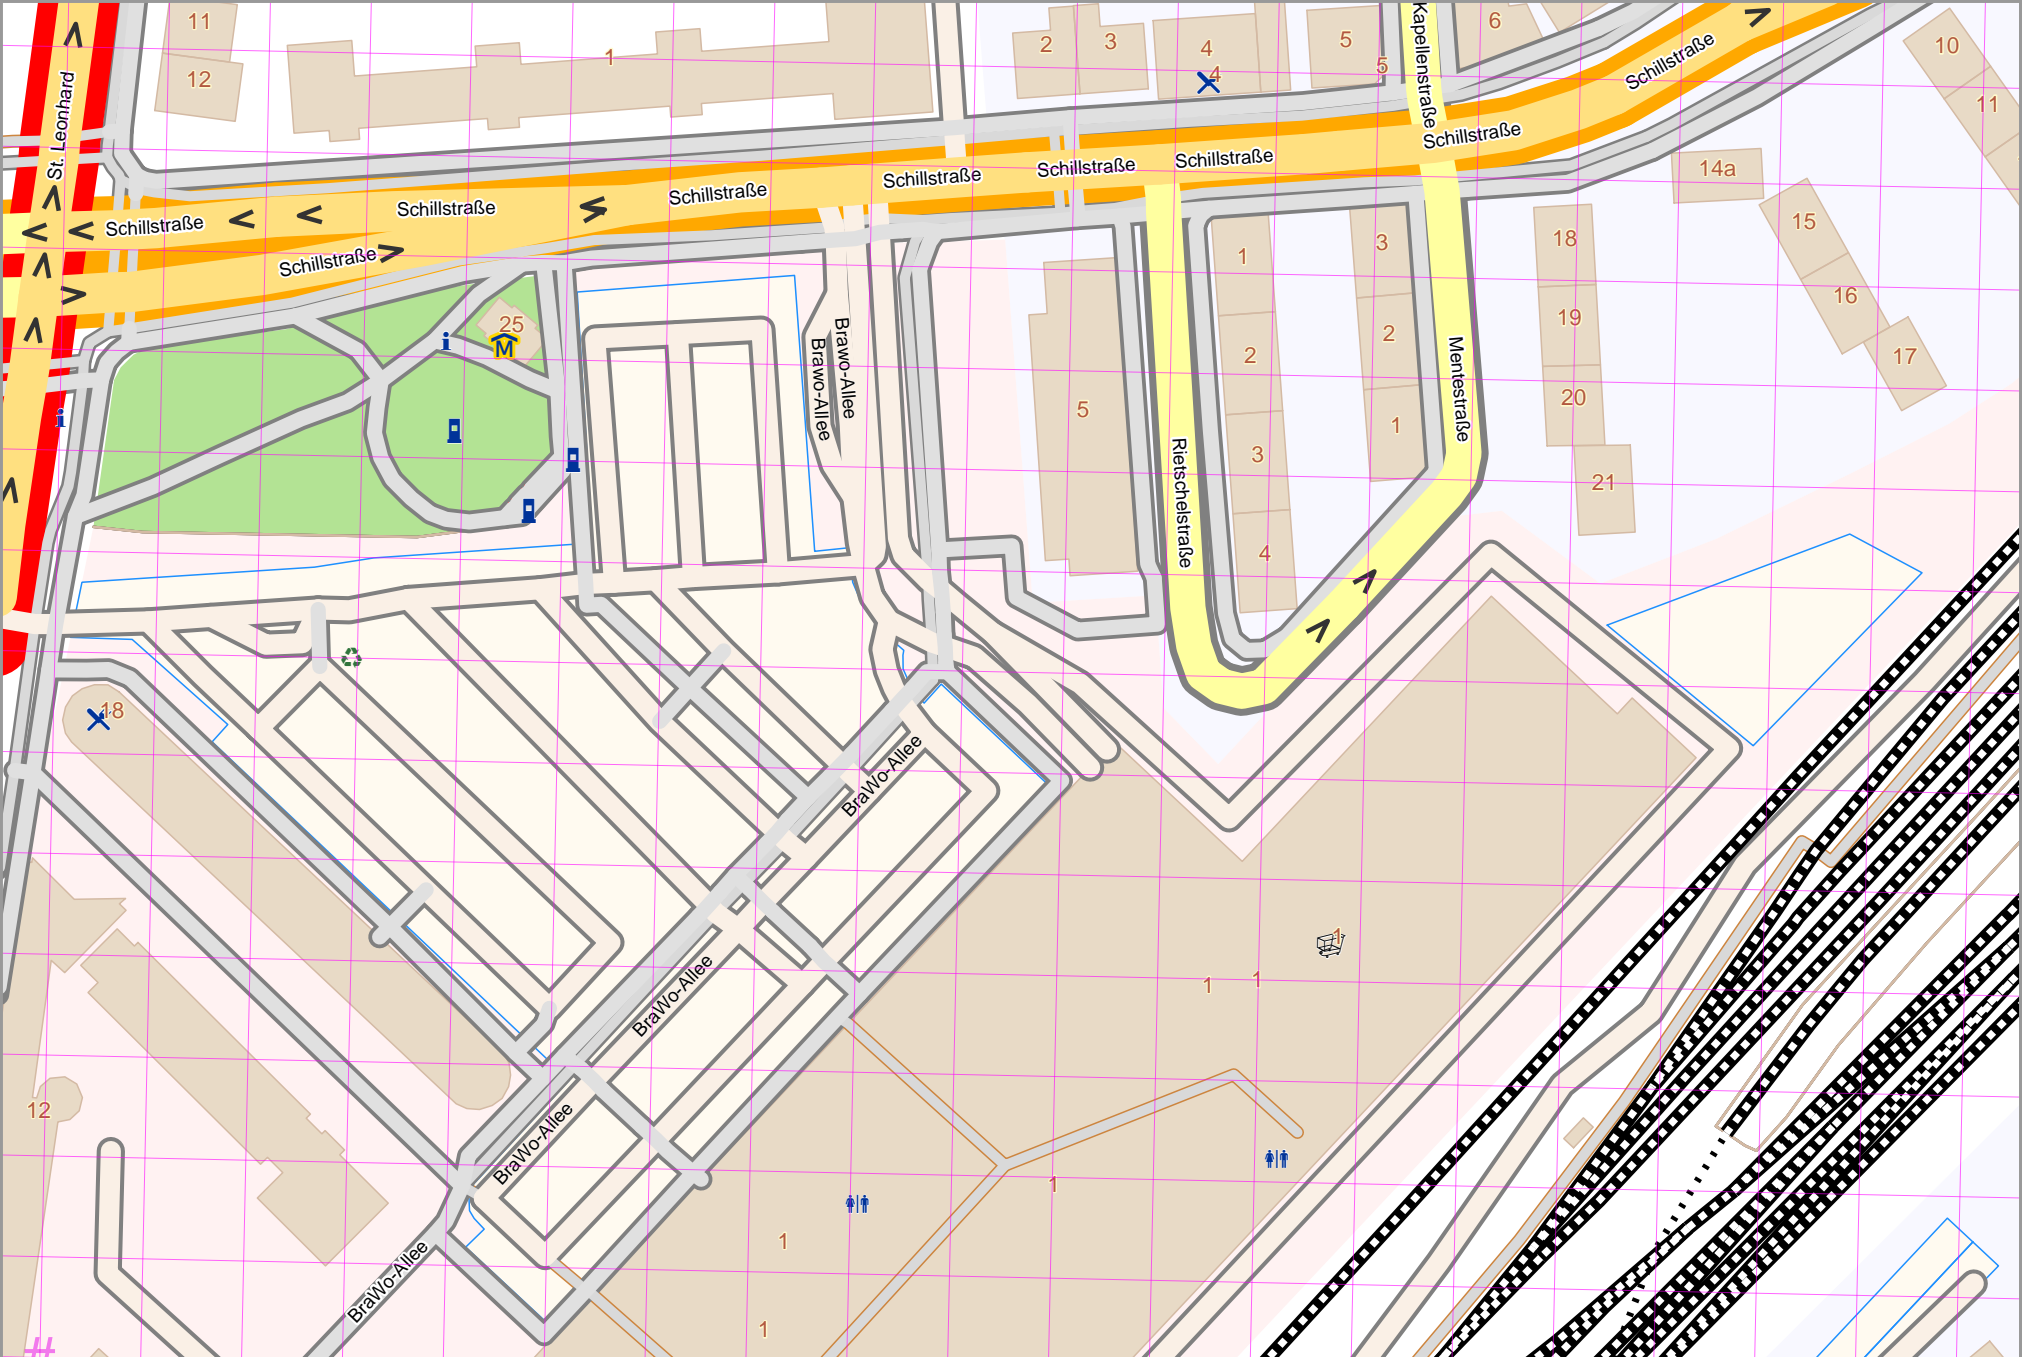

Map data © OpenStreetMap contributors

lon 10.54022 lat 52.25483 [ nom. scale = 1 / 1500 ]

lon 10.54609 lat 52.25725

pdfmap\_20260427\_069203\_Medienzentrum\_BS\_10.5431\_52.2560\_470.pdf

# UTM: 32 U easting 605.14 km northing 5790.50 km  
UTM-Grid-width = 20m