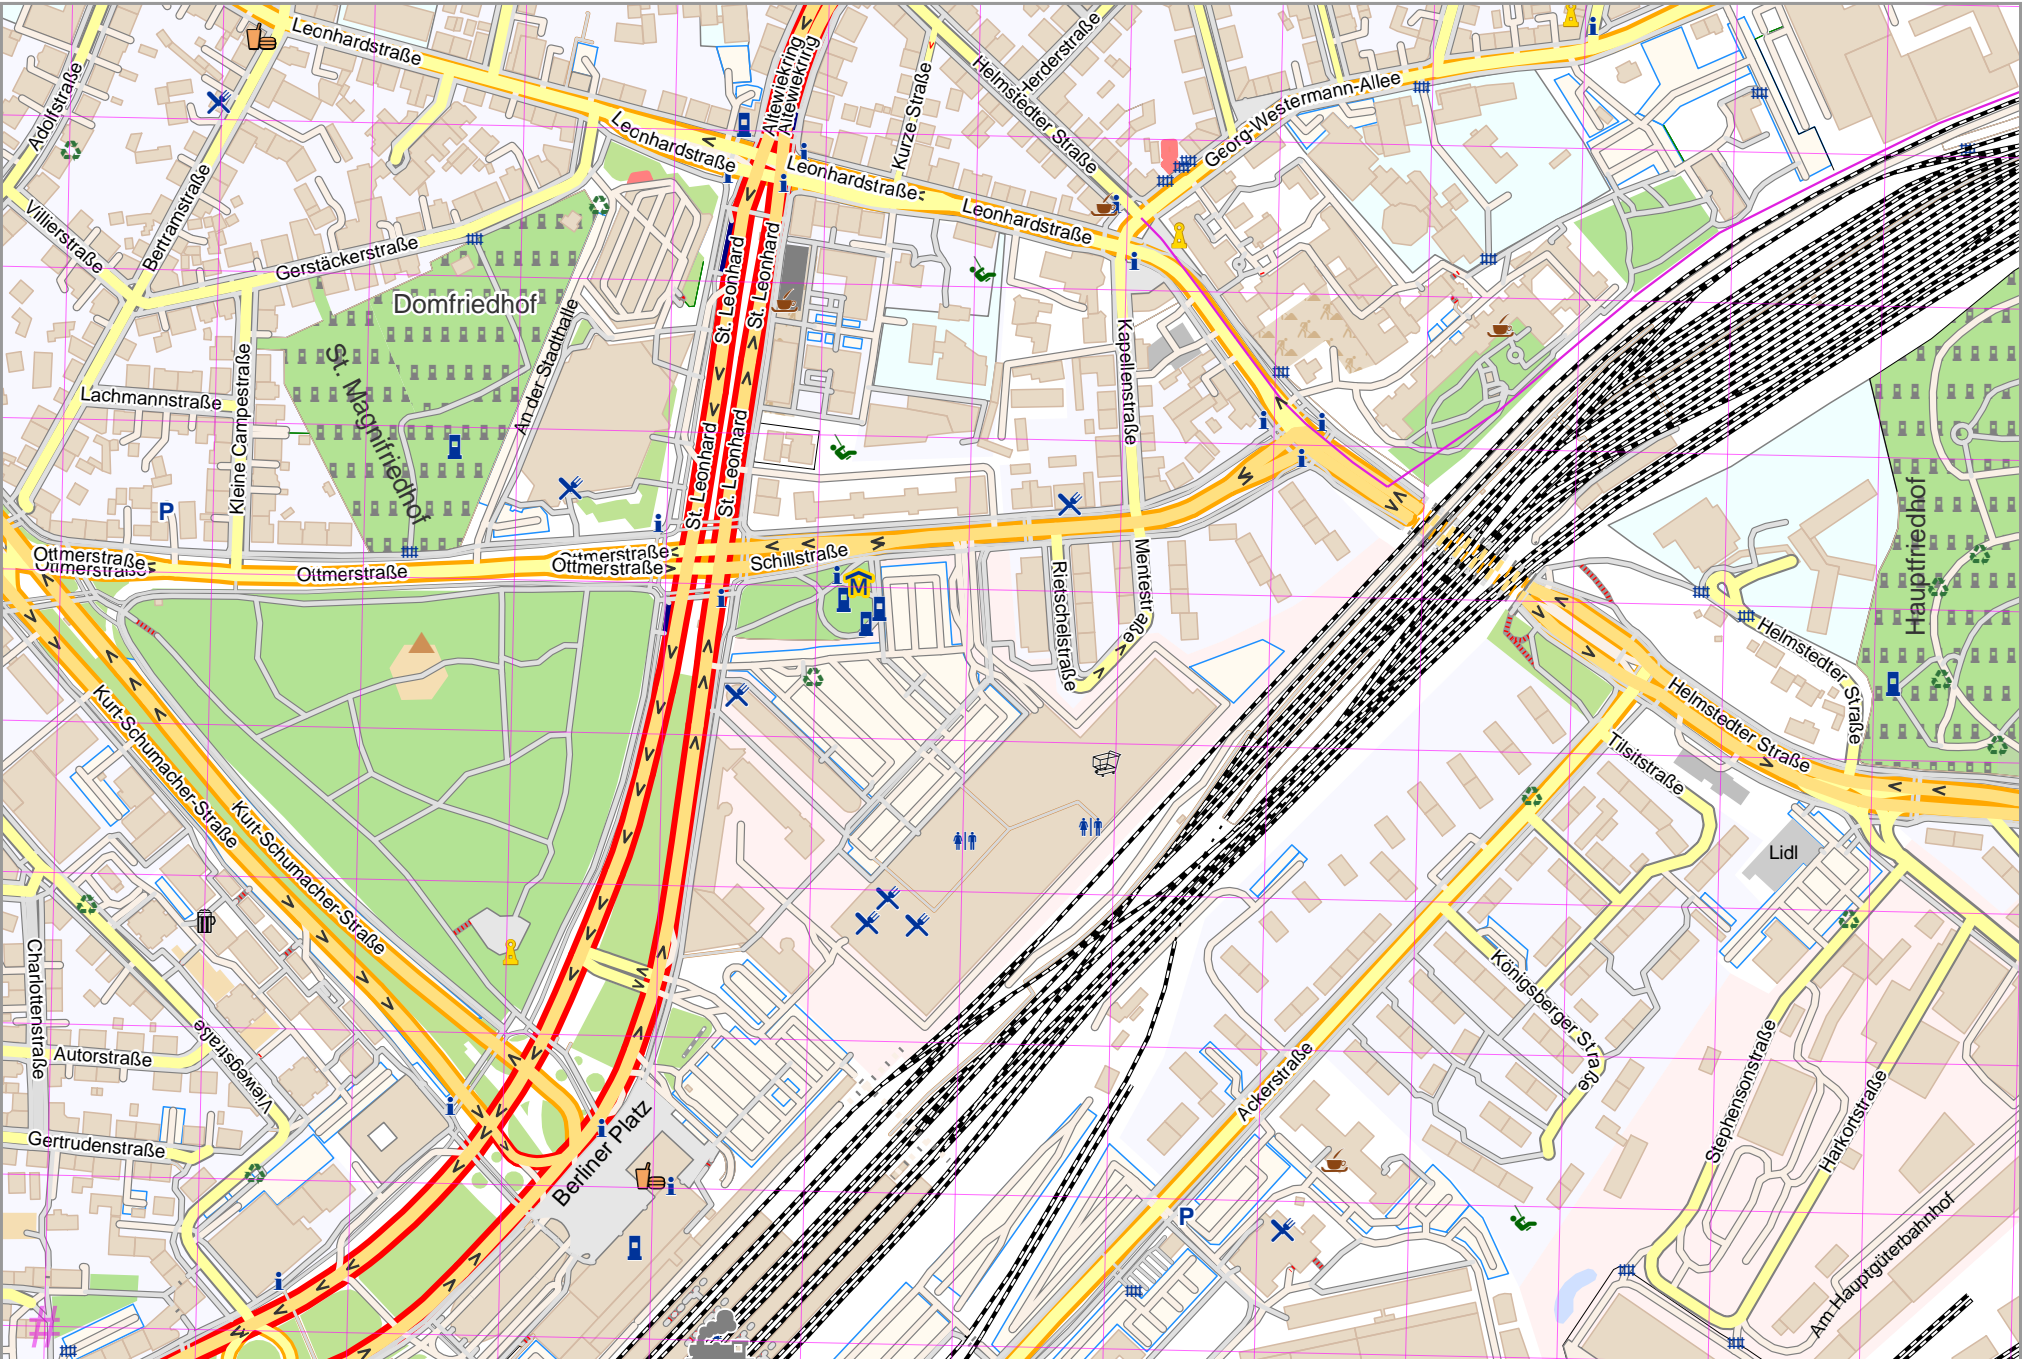

Map data © OpenStreetMap contributors

lon 10.53338 lat 52.25200 [nom. scale = 1 / 5000]

UTM: 32 U easting 604.70 km northing 5790.20 km
UTM-Grid-width = 100m

lon 10.55293 lat 52.26008

pdfmap_20260427_065009_Medienzentrum_BS_10.5431_52.2560_003.pdf