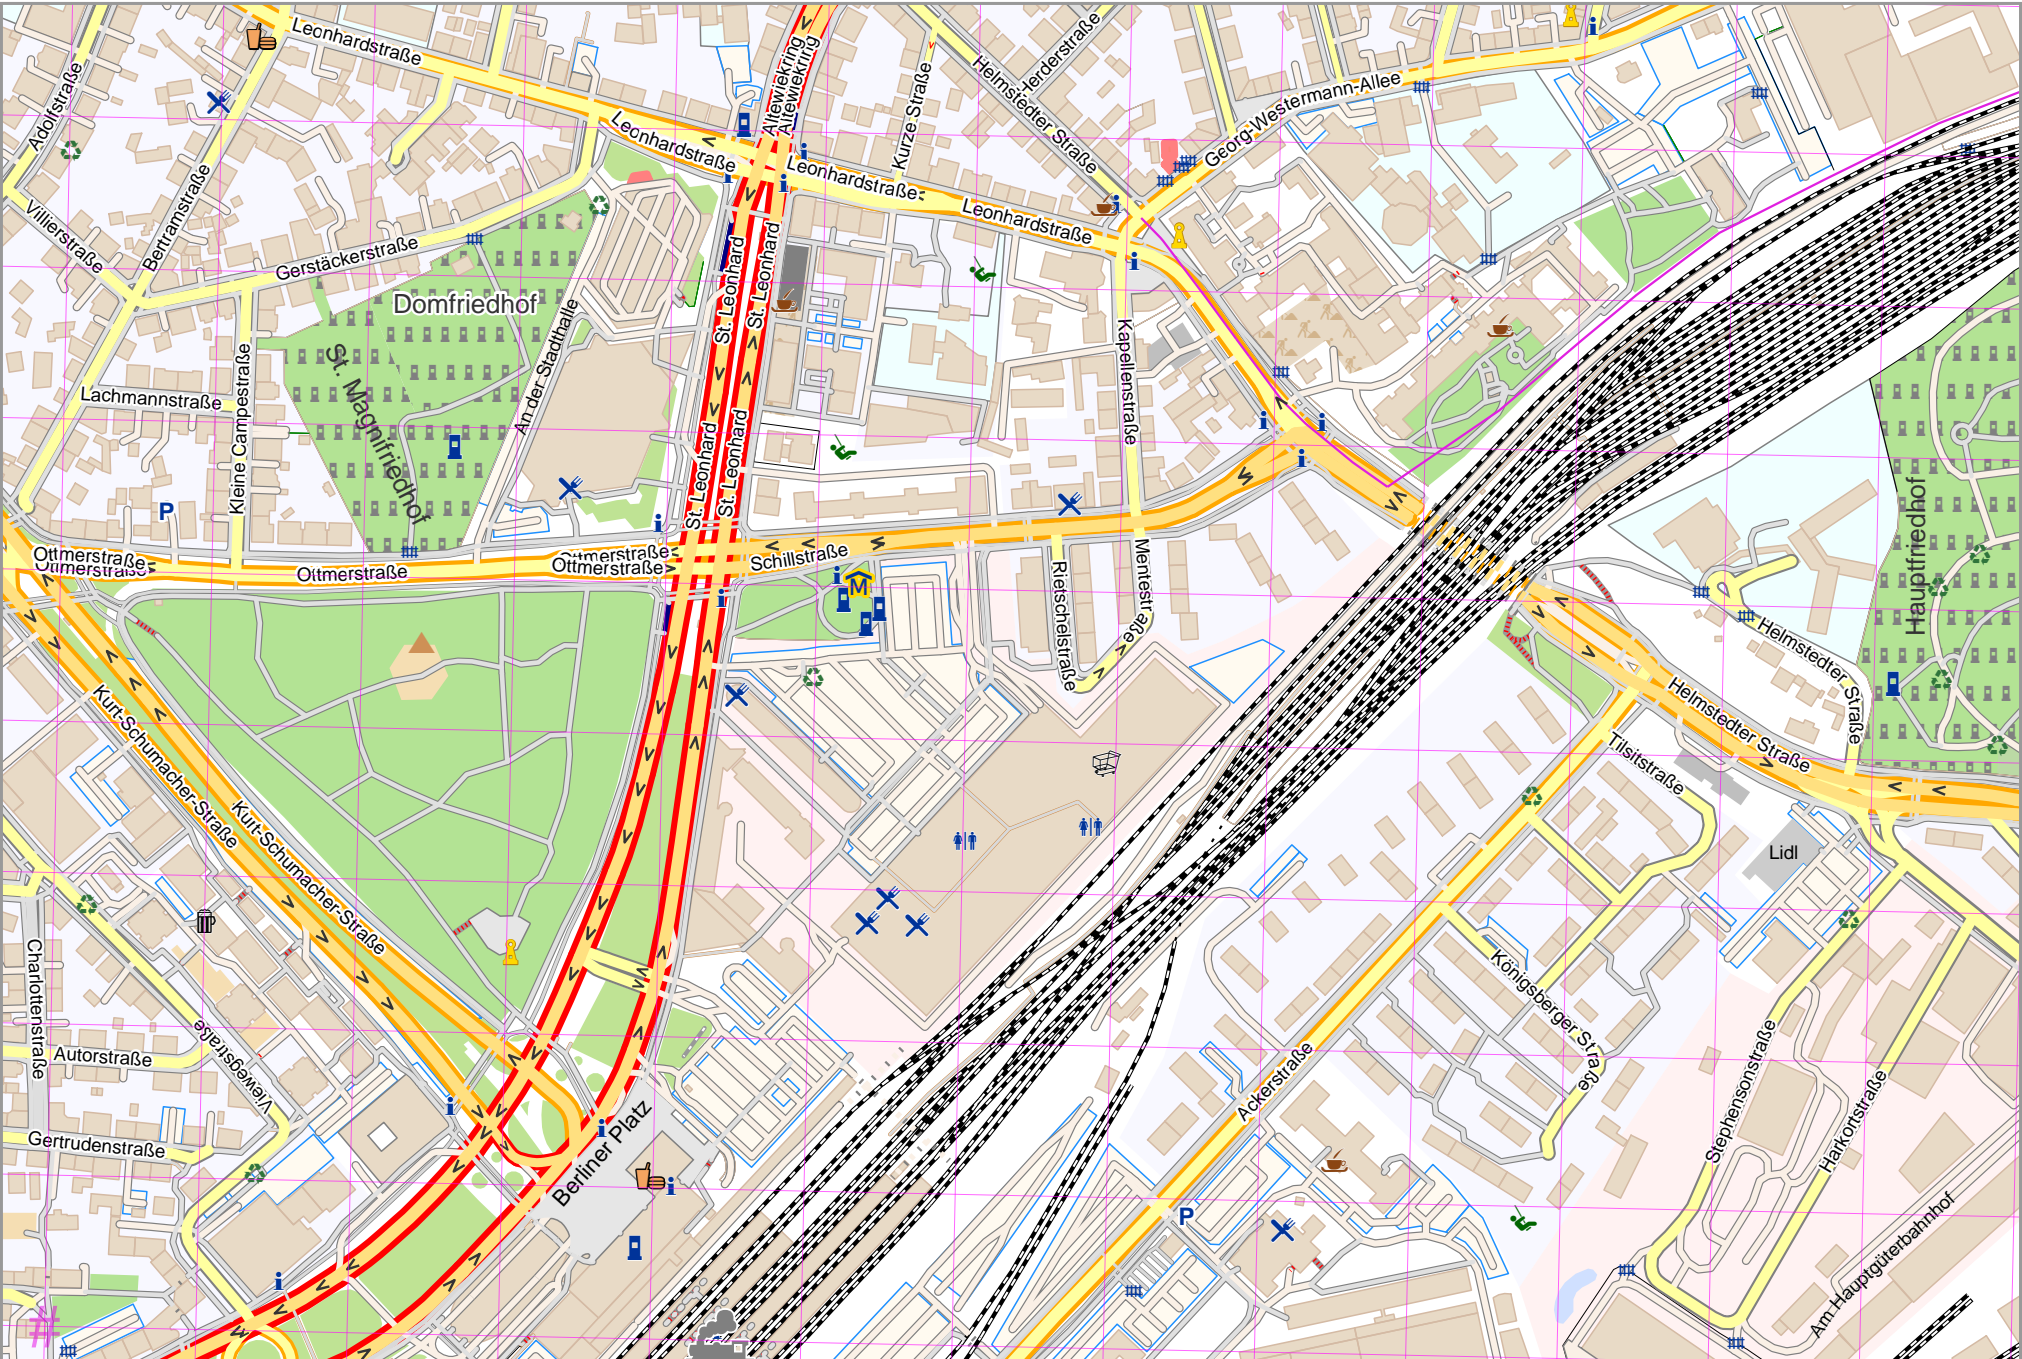

Map data © OpenStreetMap contributors

lon 10.53338 lat 52.25200 [nom. scale = 1 / 5000]

UTM: 32 U easting 604.70 km northing 5790.20 km
UTM-Grid-width = 100m

lon 10.55293 lat 52.26008

pdfmap_20260427_064925_Medienzentrum_BS_10.5431_52.2560_570.pdf