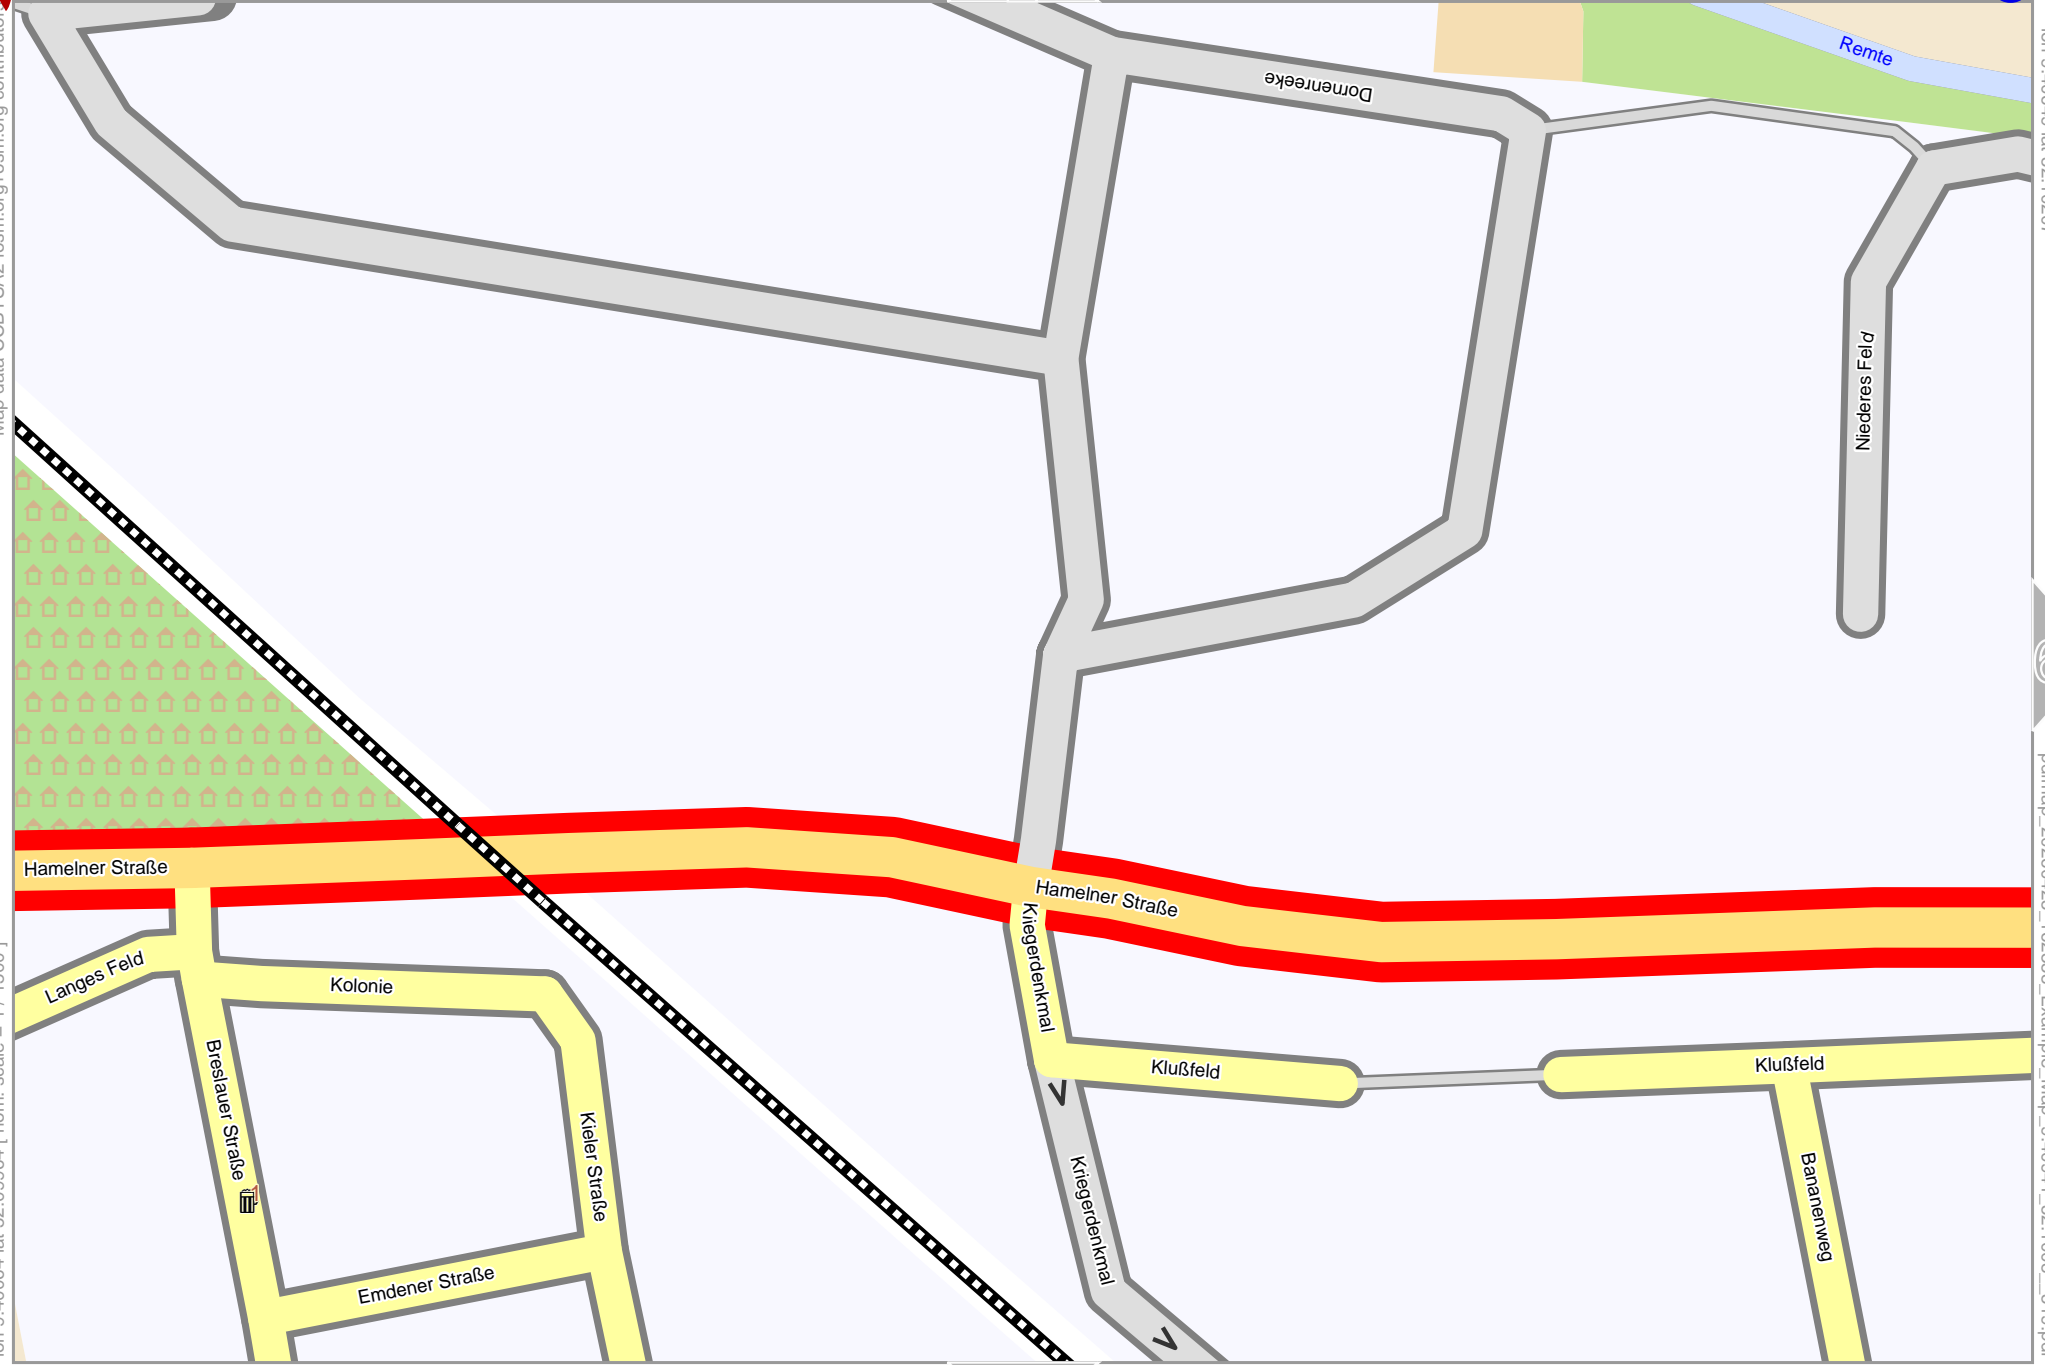

Map data CCBYSA2 fcs.m.org+osm.org contributors

lon 9.40064 lat 52.09964 [nom. scale = 1 / 1500]

0 10 m 100 m 150 m

lon 9.40649 lat 52.10207

pdfmap_20260425_162358_Example_Map_9.40941_52.1008_519.pdf