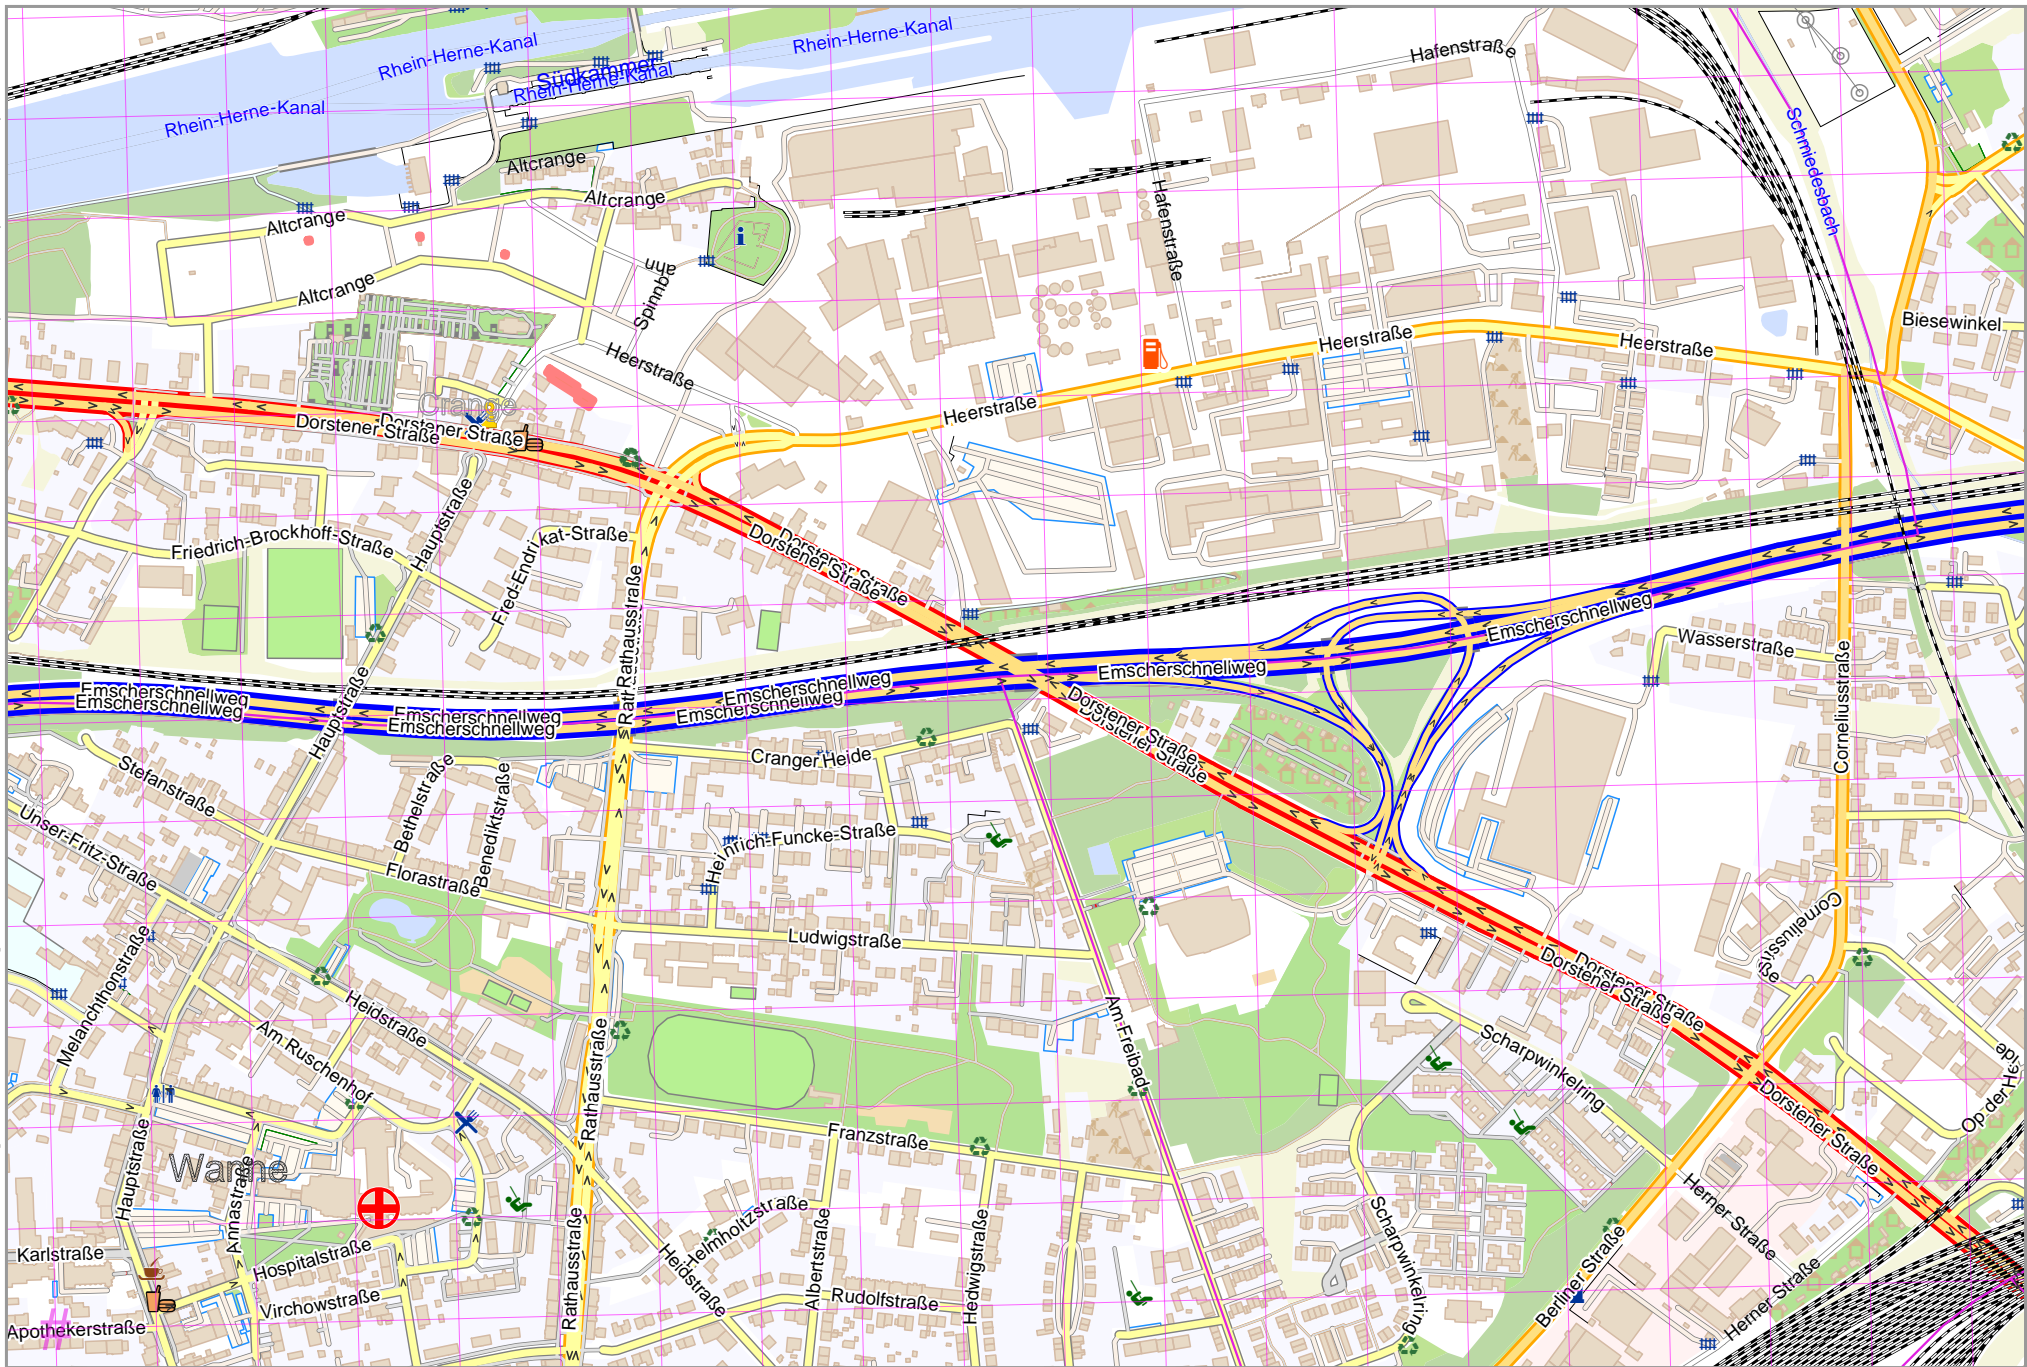

Map data © OpenStreetMap contributors

lon 7.18257 lat 51.54826

lon 7.15371 lat 51.53613 [norm. scale = 1/7500]

pdfmap_20260424_192837_Cranger_Kirmes_7.16814_51.5421_500.pdf

UTM: 32 U easting 372.00 km northing 5711.10 km
UTM-Grid-width = 100m