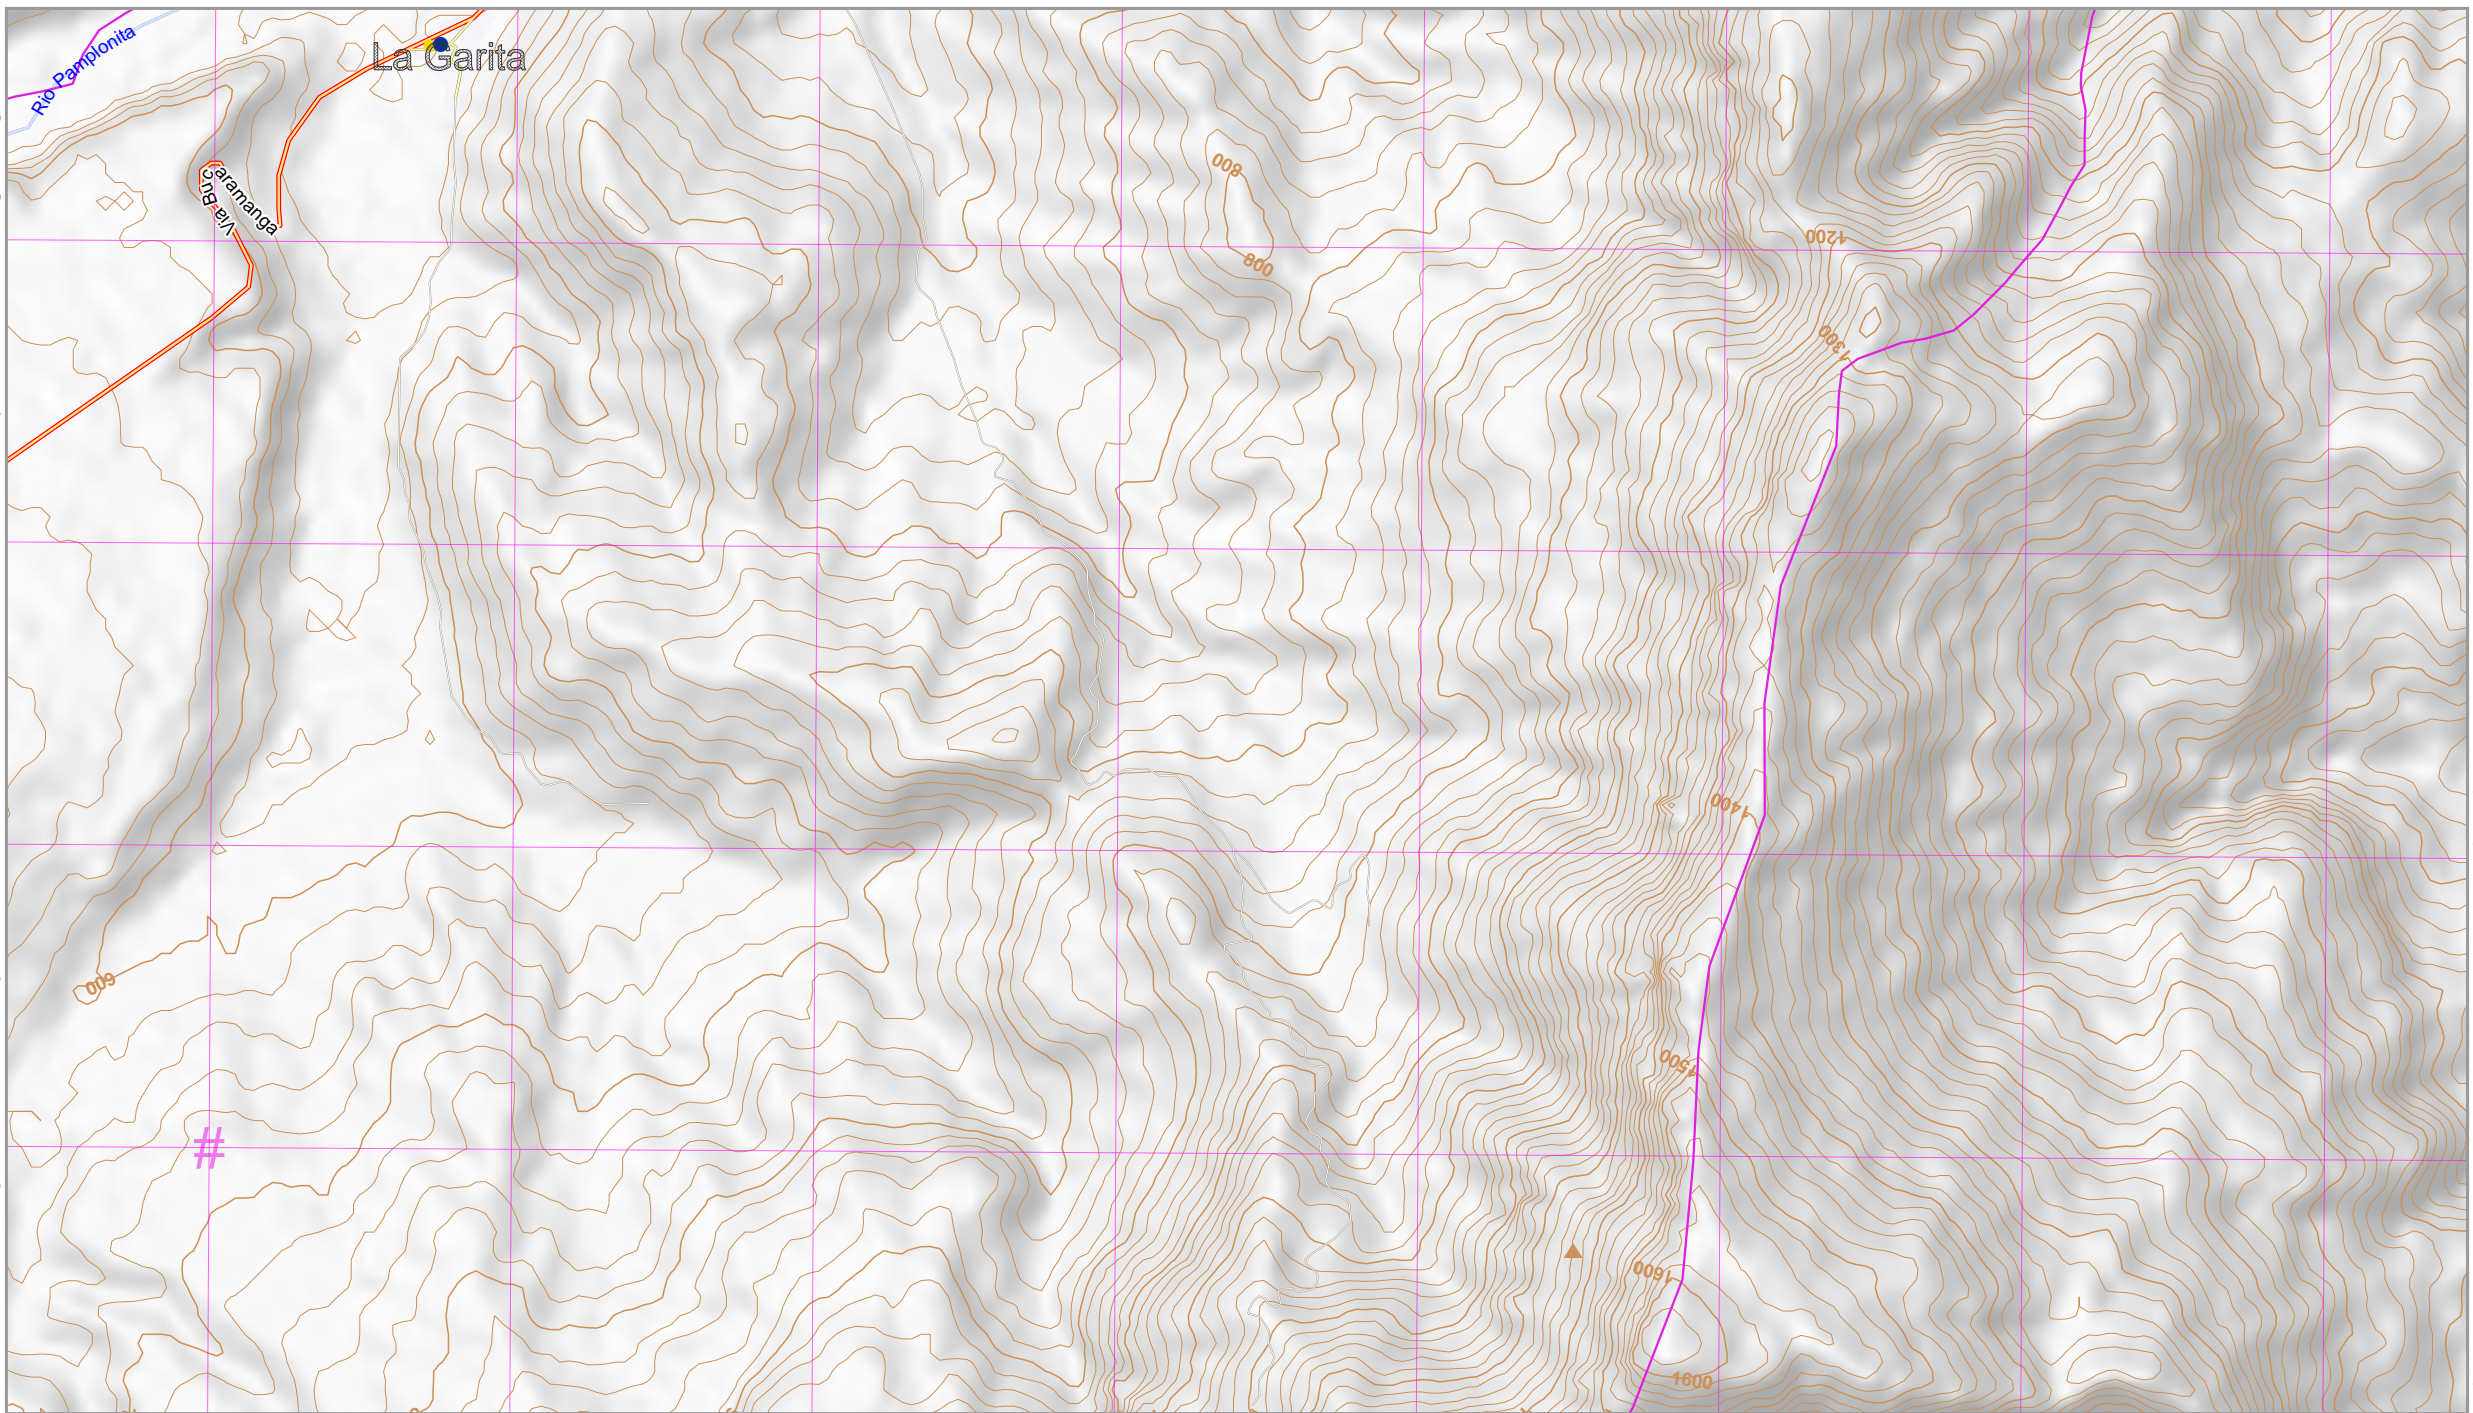

Map data CCBYSA2 fosm.org+osm.org contributors

lon -72.55839 lat 7.70193 [nom. scale = 1 / 25000]

lon -72.48460 lat 7.74396

pdfmap_20260418_161122_Monte_Redondo_-72.521_7.72294_603.pdf

UTM: 18 N easting 770.00 km northing 853.00 km
 UTM-Grid-width = 1000m
 Contour interval = 20m