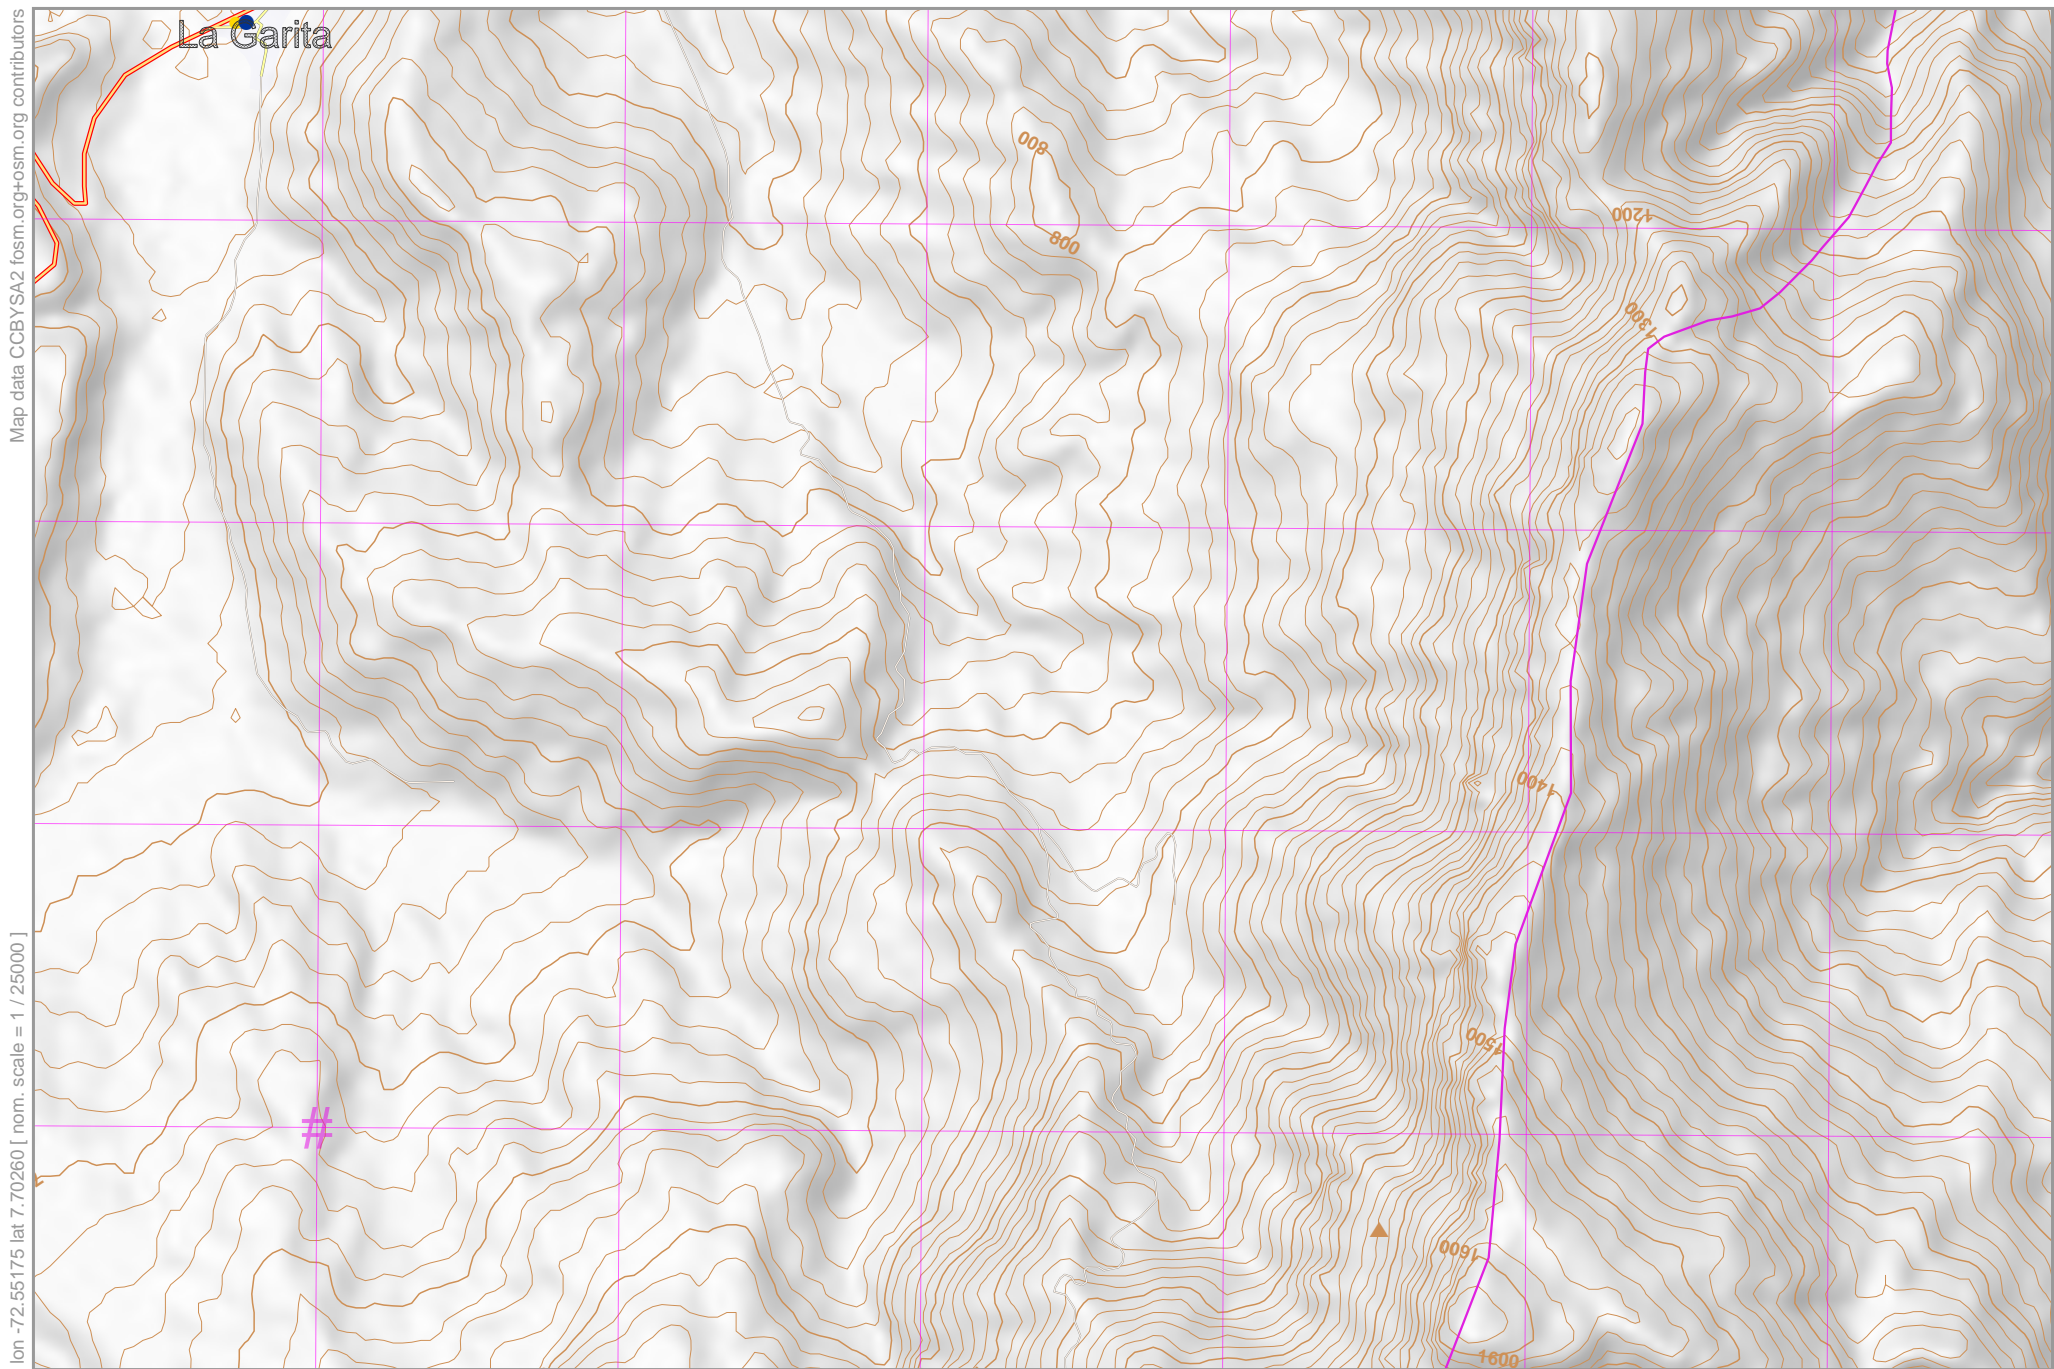

# Monte Redondo

Map data CCBYSA2 fcsm.org+osm.org contributors

lon -72.55175 lat 7.70260 [ nom. scale = 1 / 25000 ]

lon -72.49124 lat 7.74329

pdfmap\_20260418\_160729\_Monte\_Redondo\_-72.521\_7.72294\_479.pdf

# UTM: 18 N easting 771.00 km northing 853.00 km  
UTM-Grid-width = 1000m  
Contour interval = 20m