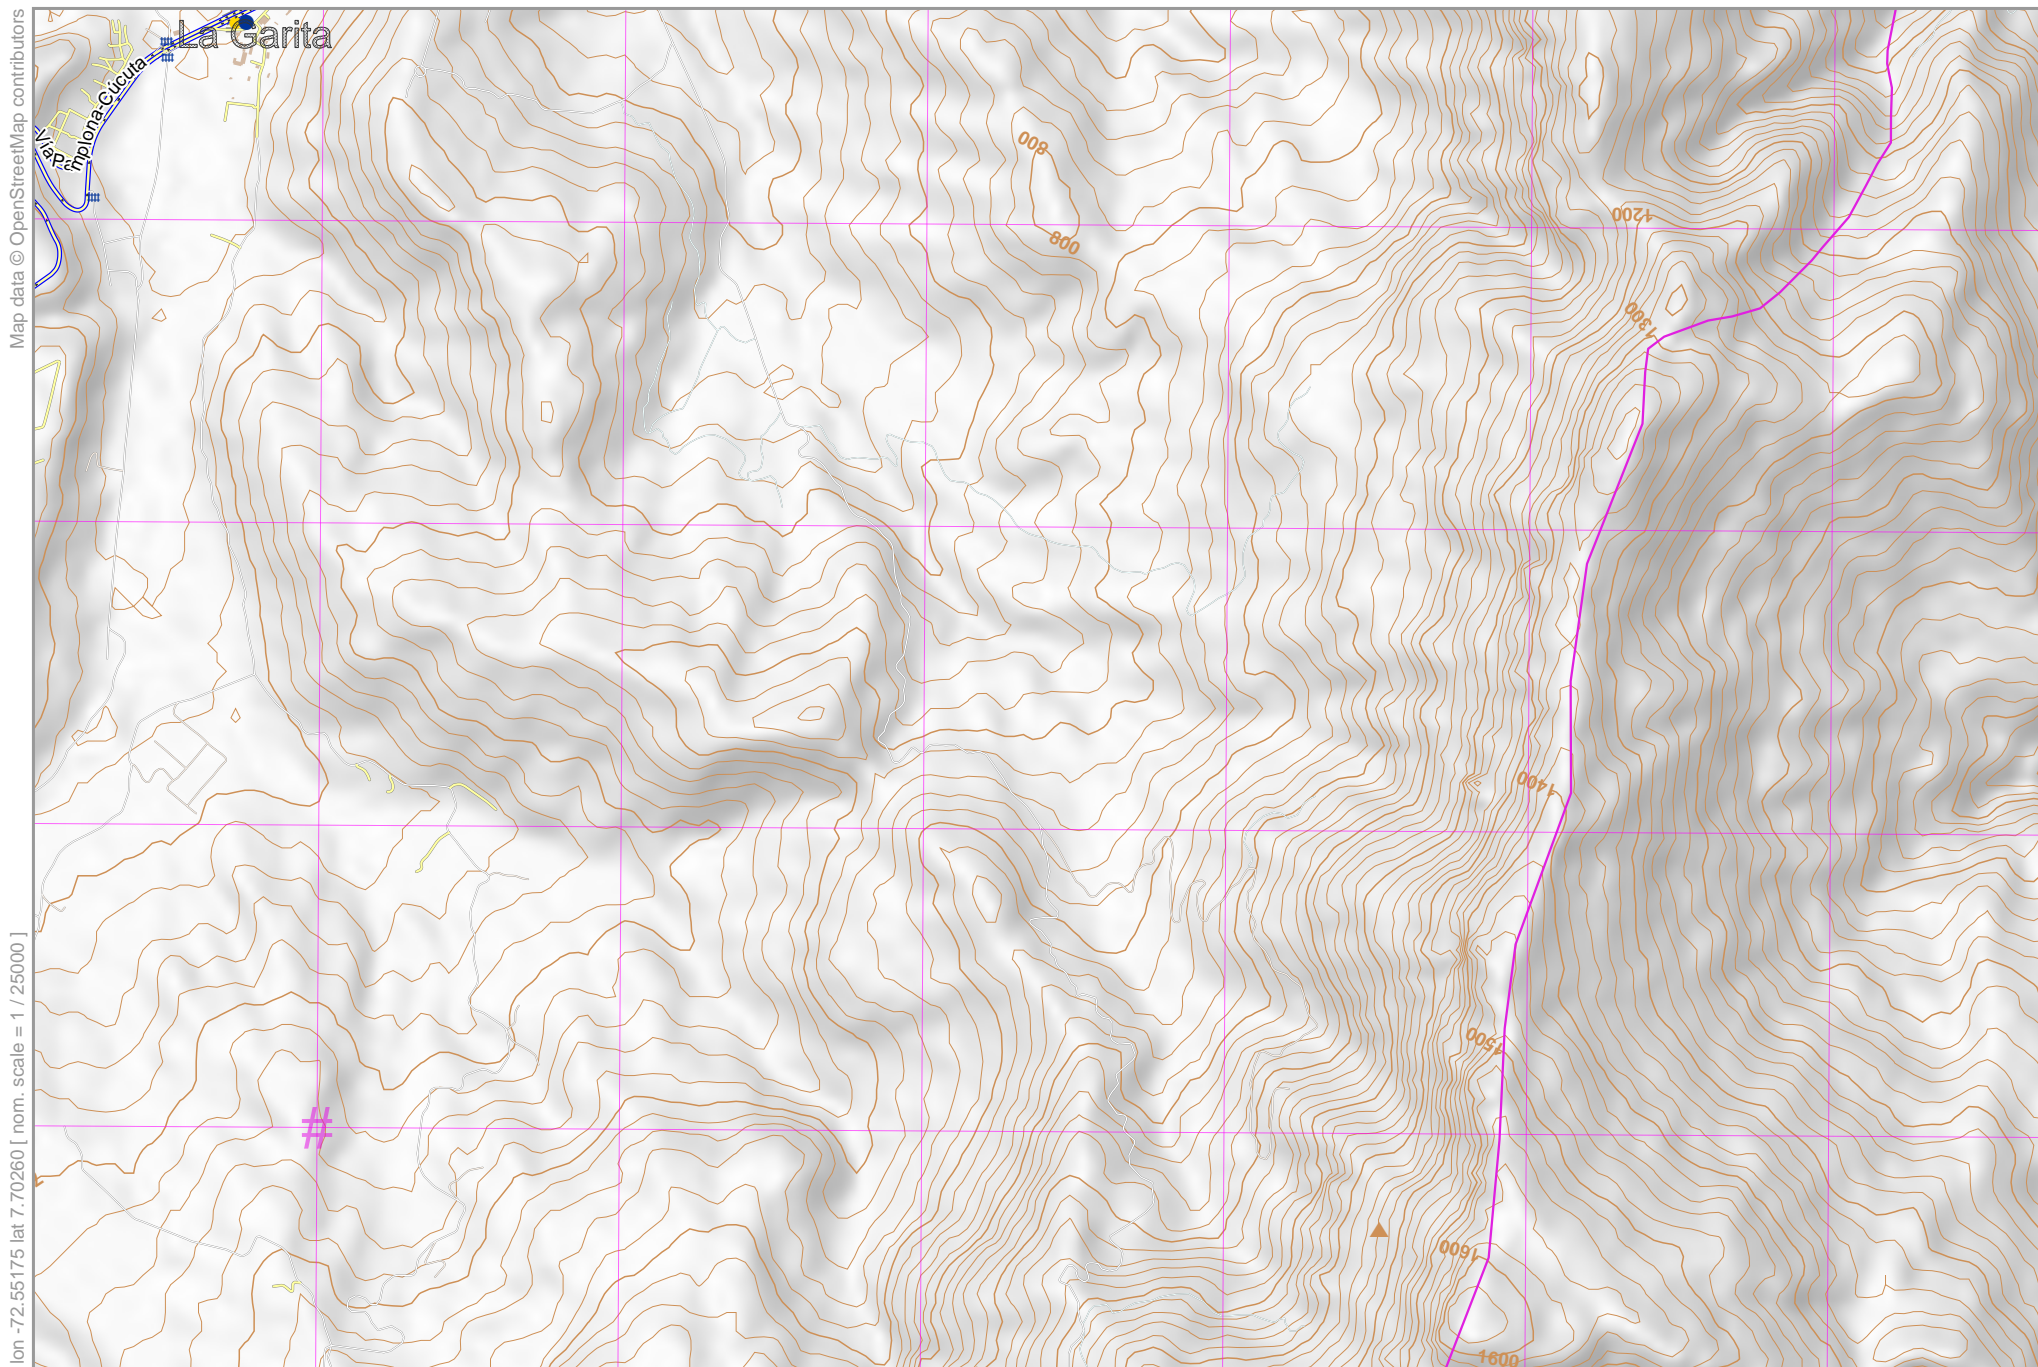

Monte Redondo

Map data © OpenStreetMap contributors

lon -72.55175 lat 7.70260 [nom. scale = 1 / 25000]

lon -72.49124 lat 7.74329

pdfmap_20260418_160540_Monte_Redondo_-72.521_7.72294_762.pdf

UTM: 18 N easting 771.00 km northing 853.00 km

UTM-Grid-width = 1000m

Contour interval = 20m