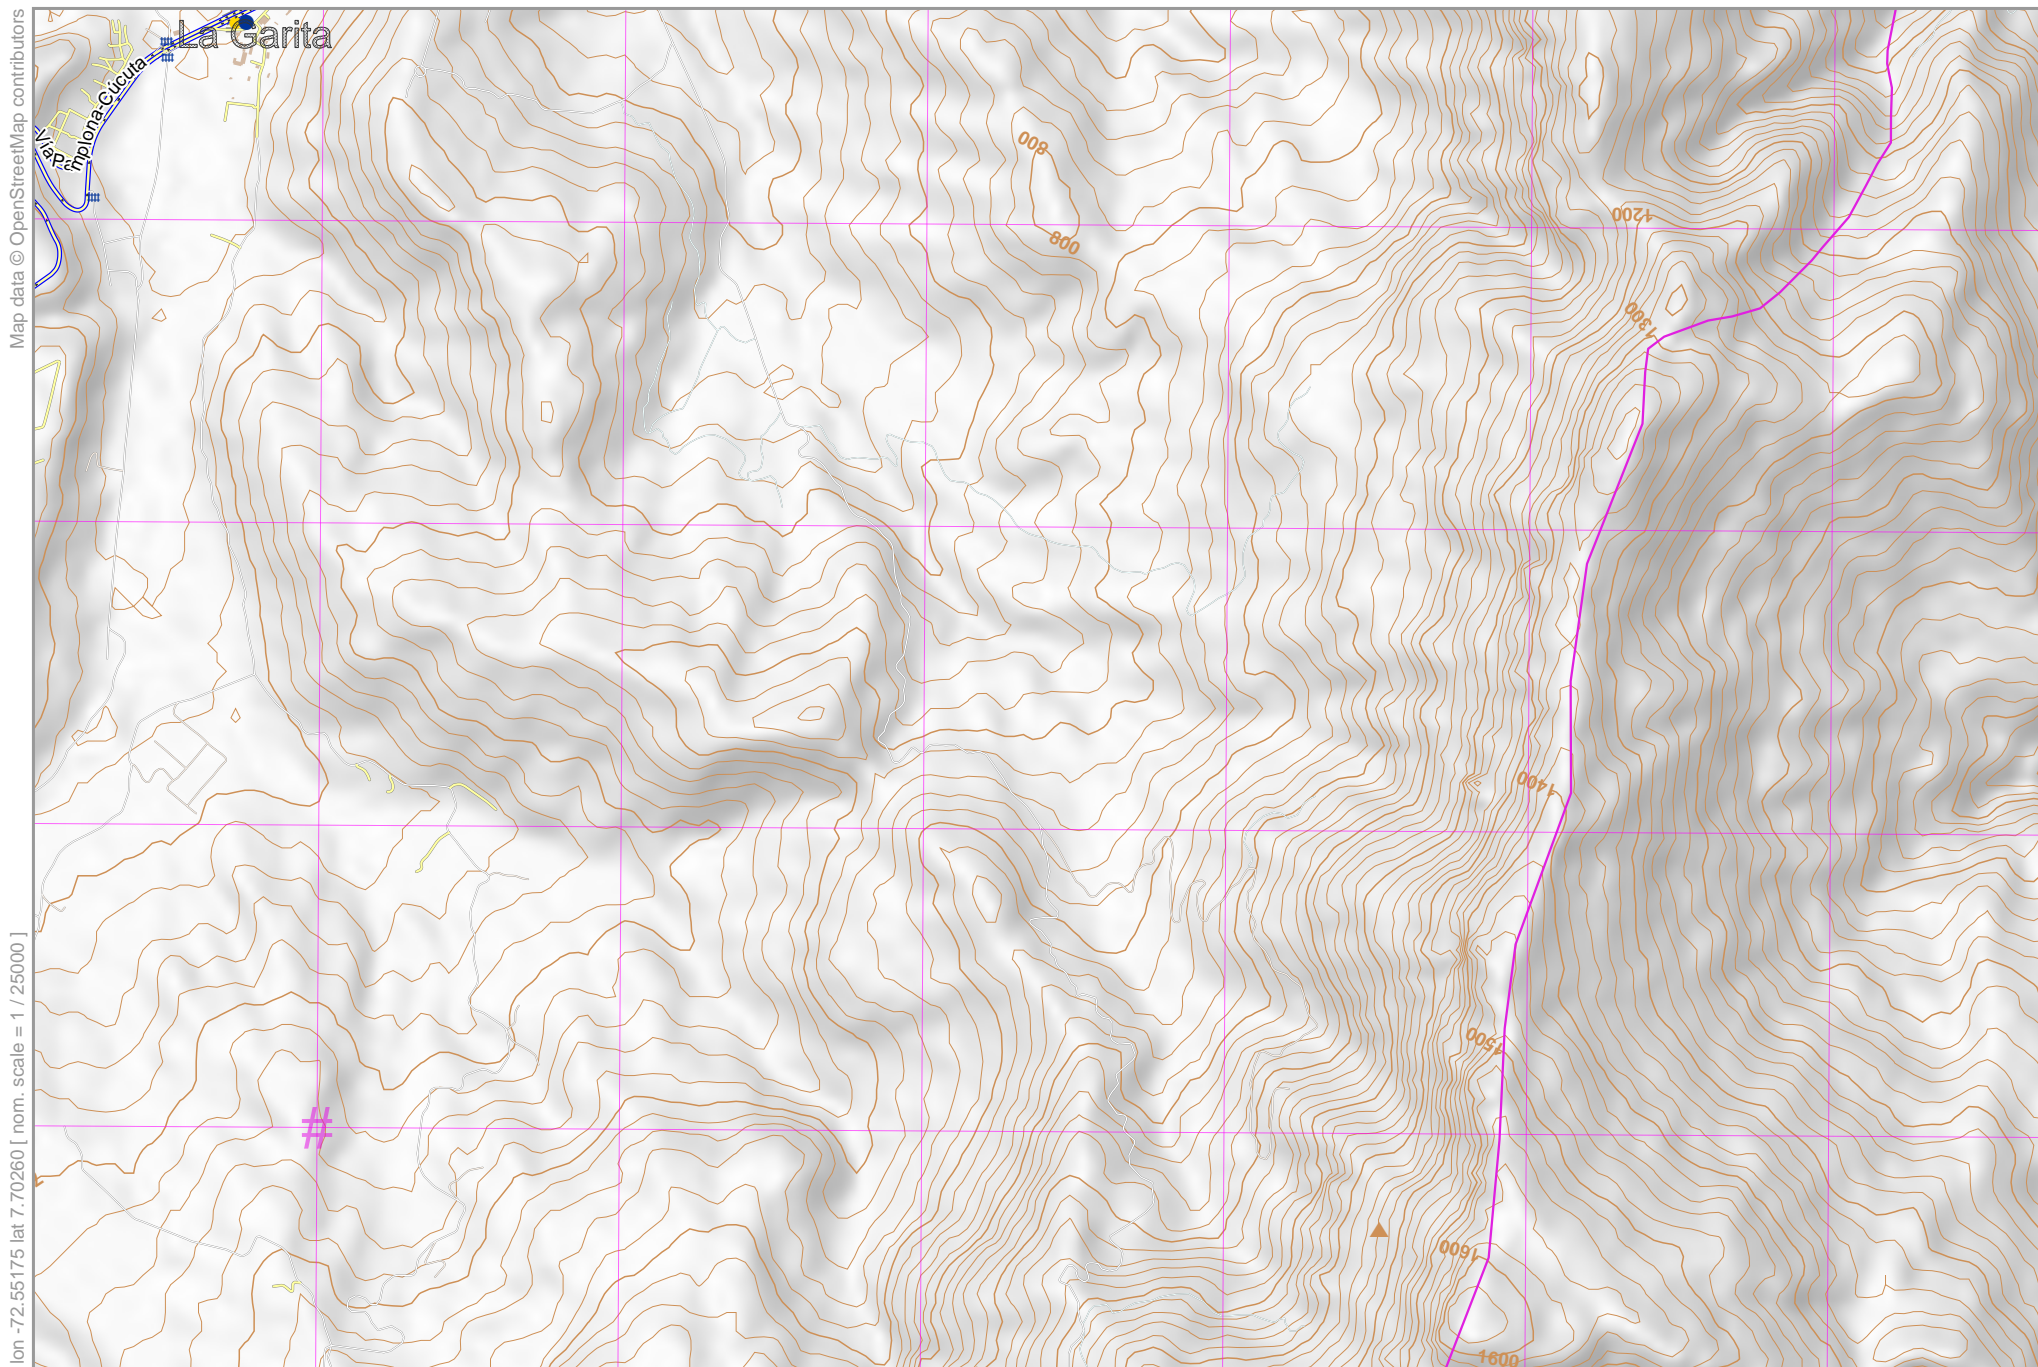

Monte Redondo

Map data © OpenStreetMap contributors

lon -72.55175 lat 7.70260 [nom. scale = 1 / 25000]

lon -72.49124 lat 7.74329

pdfmap_20260418_160538_Monte_Redondo_-72.521_7.72294_893.pdf

UTM: 18 N easting 771.00 km northing 853.00 km

UTM-Grid-width = 1000m

Contour interval = 20m