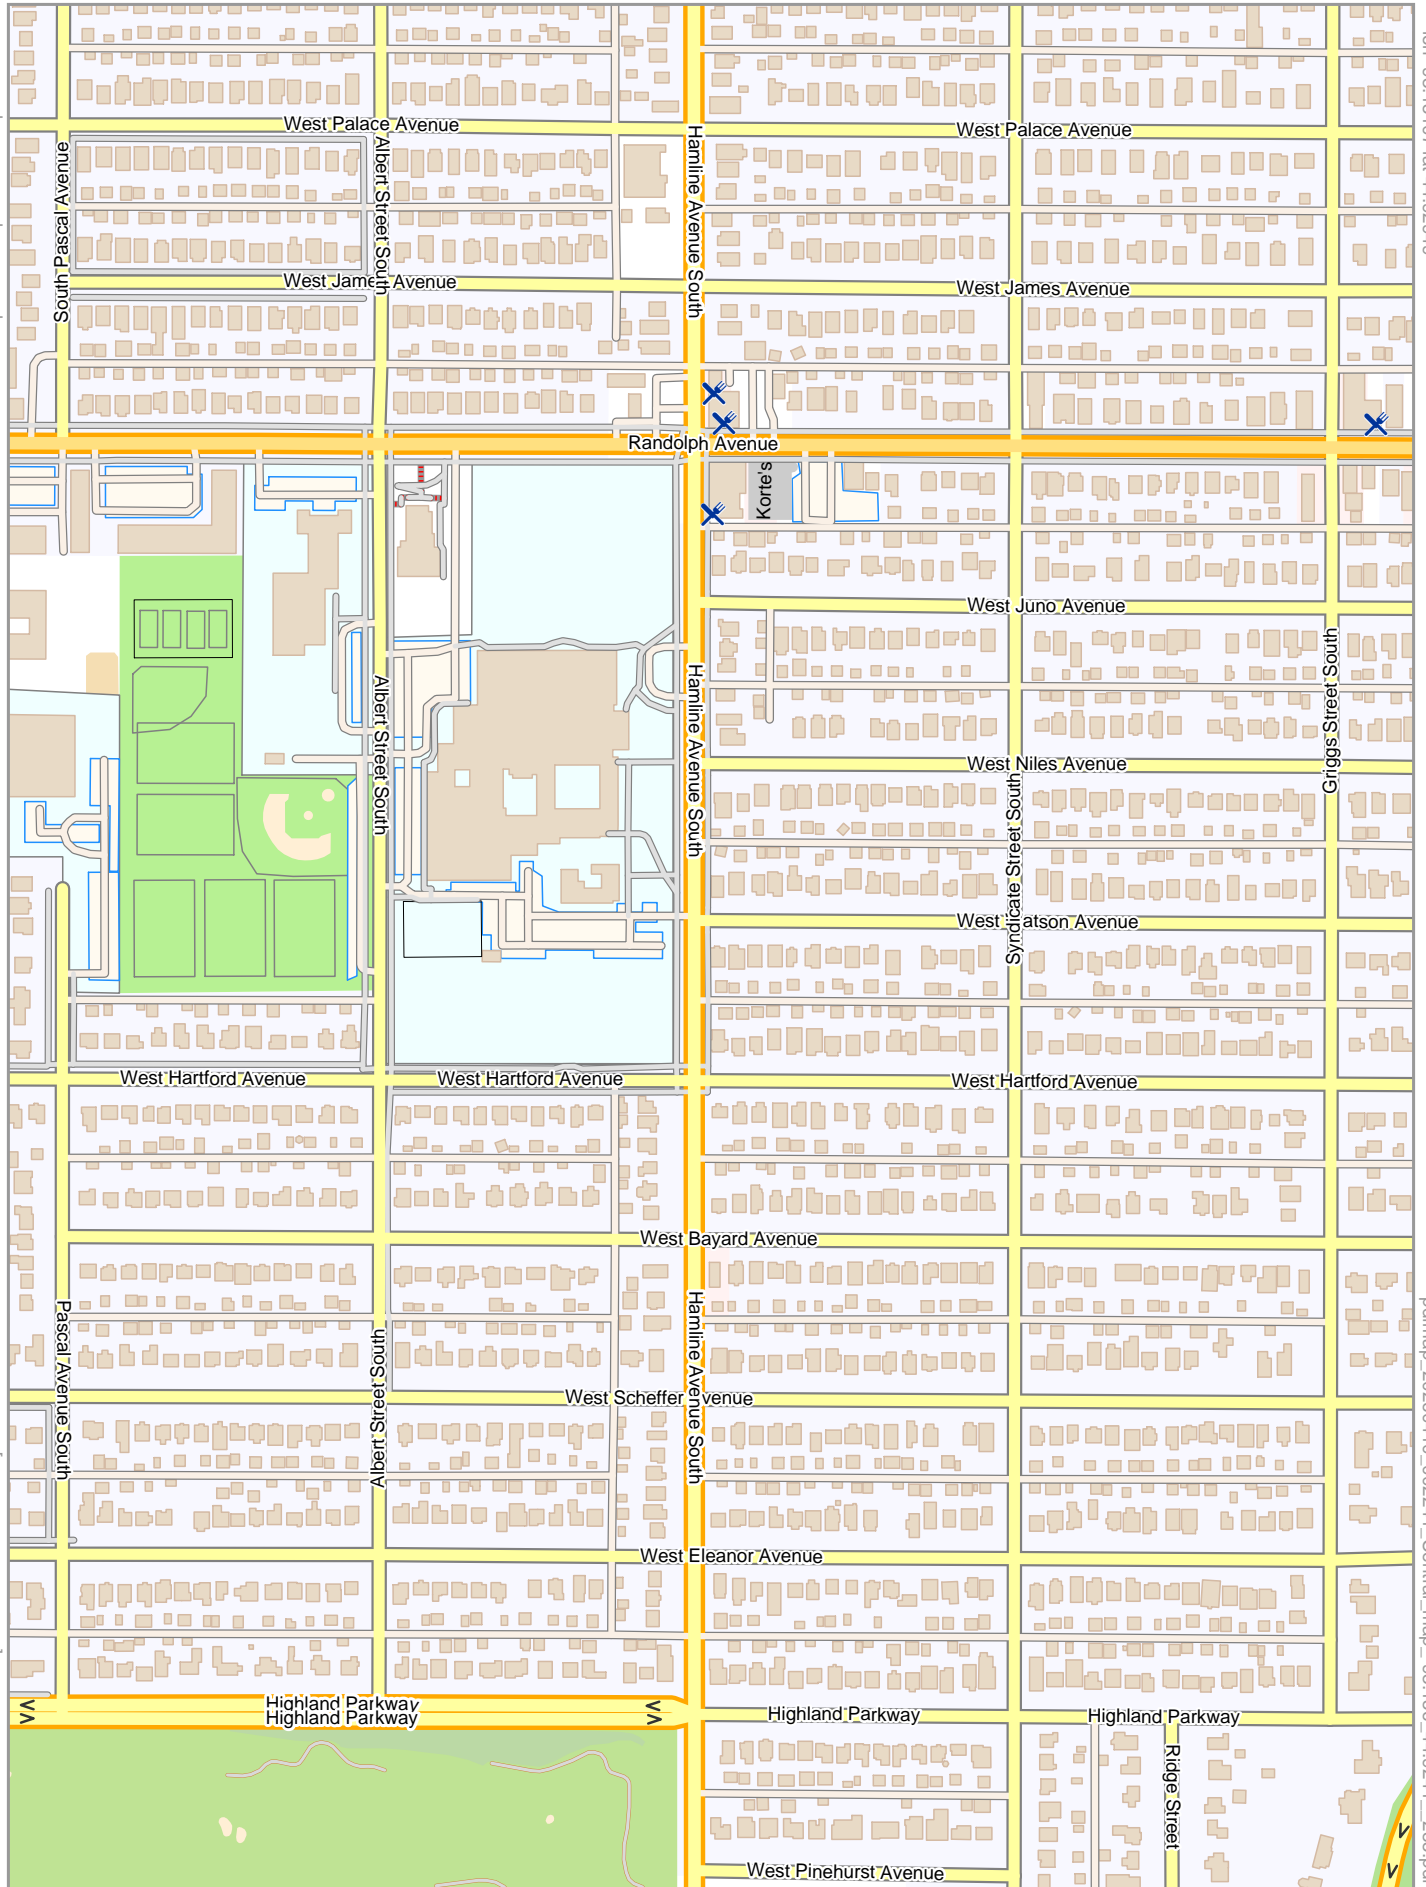

Map data © OpenStreetMap contributors

lon -93.15107 lat 44.92949

lon -93.16237 lat 44.91872 [nom. scale = 1 / 4800]

pdfmap_20260410_002241_Central_map_-93.156_44.9241_285.pdf