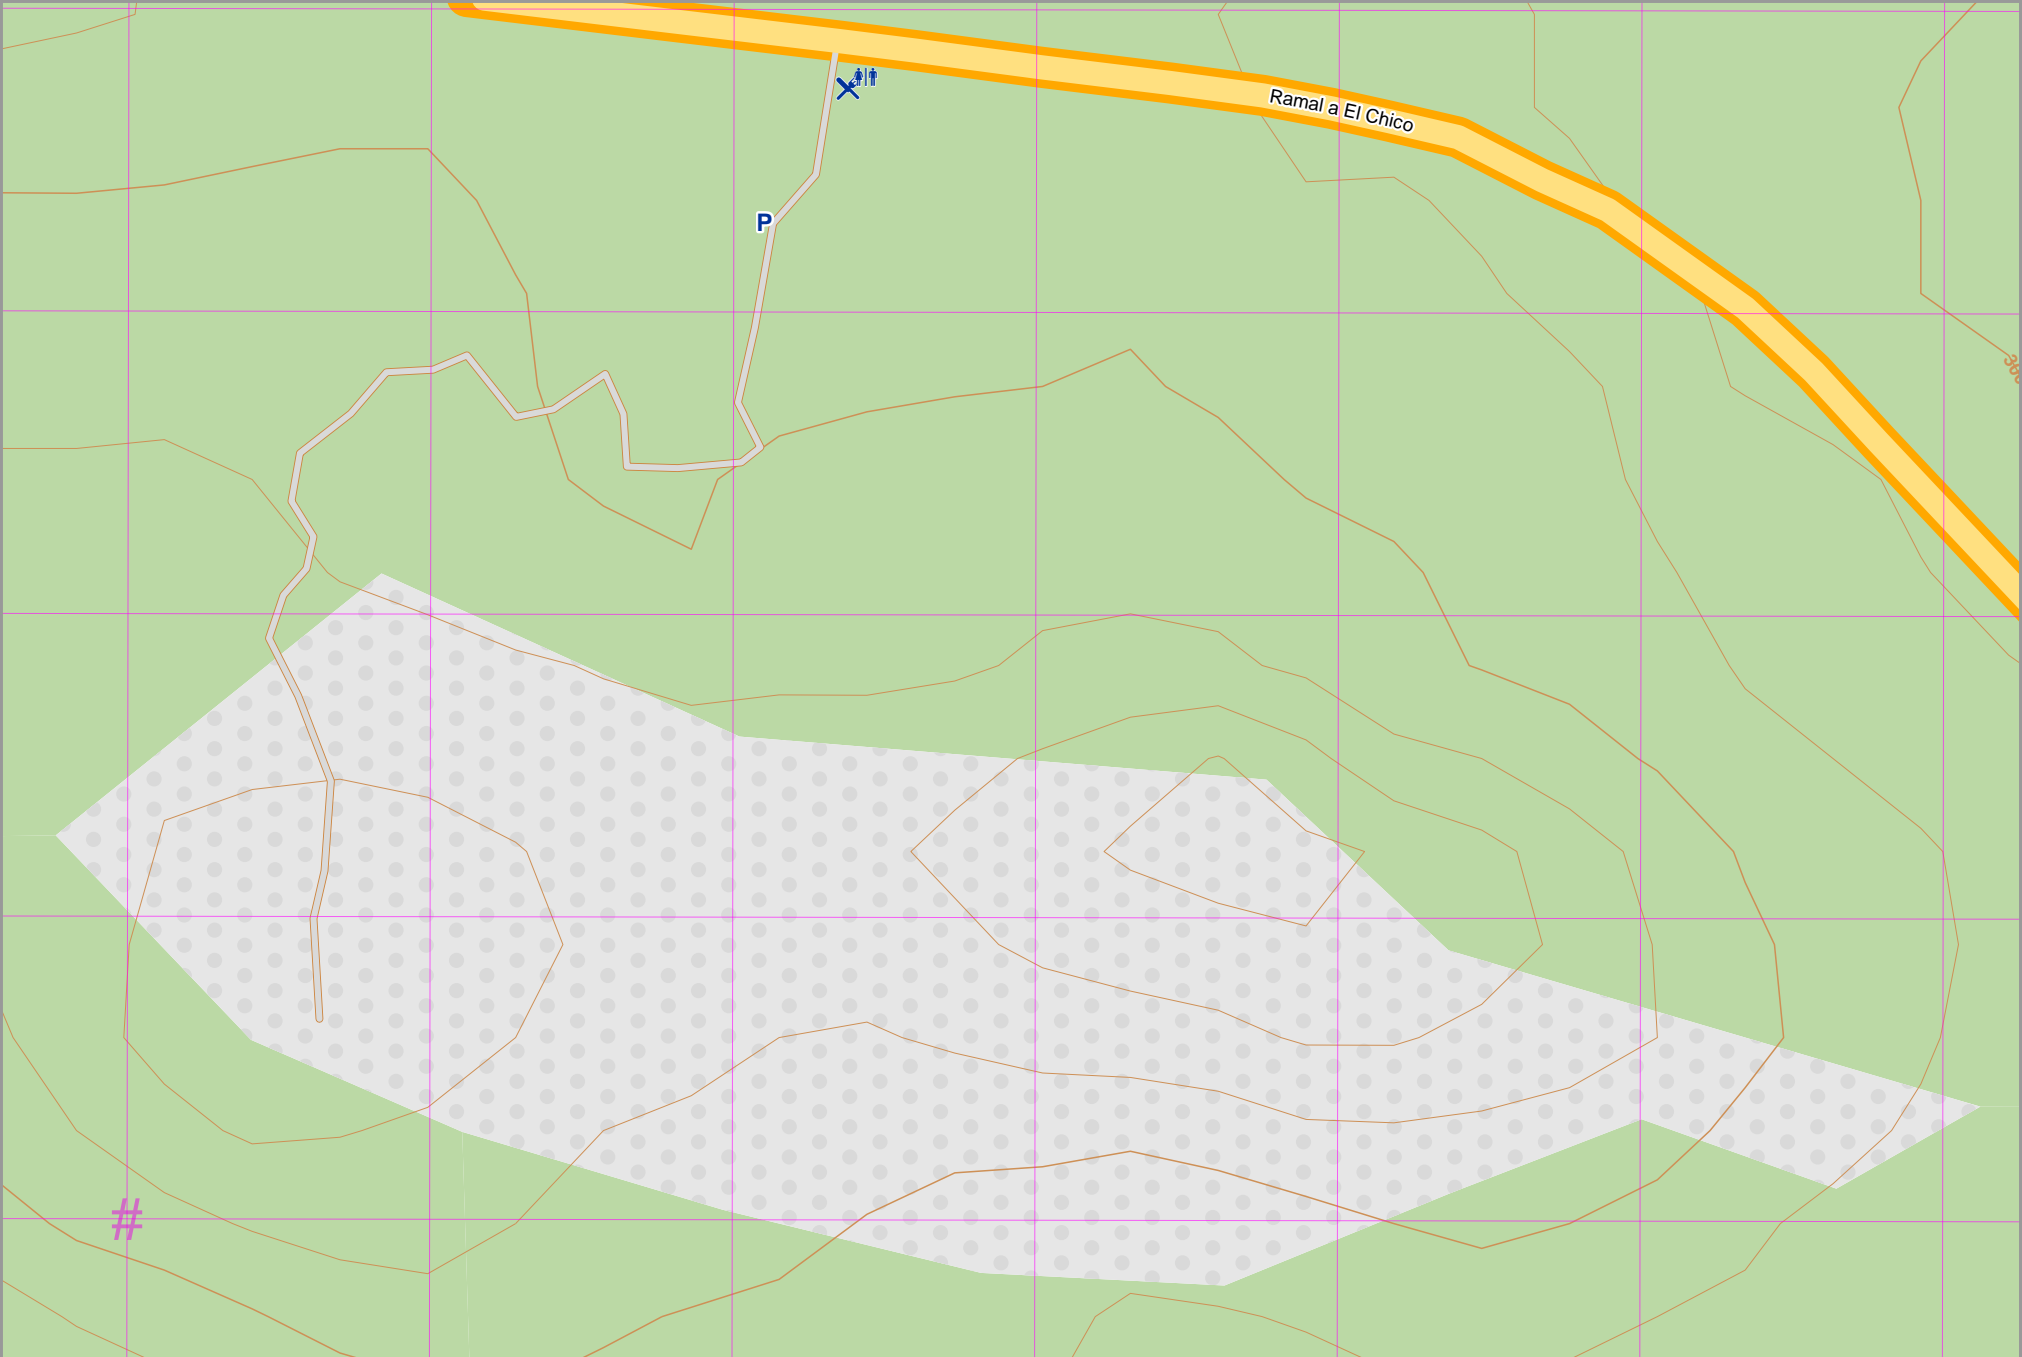

Map data © OpenStreetMap contributors

lon -98.73177 lat 20.18796

lon -98.73815 lat 20.18389 [nom. scale = 1 / 2500]

pdfmap_20260404_004006_las_ventanas_-98.734_20.1859_824.pdf

UTM: 14 Q easting 527.40 km northing 2231.90 km
 UTM-Grid-width = 100m
 Contour interval = 20m