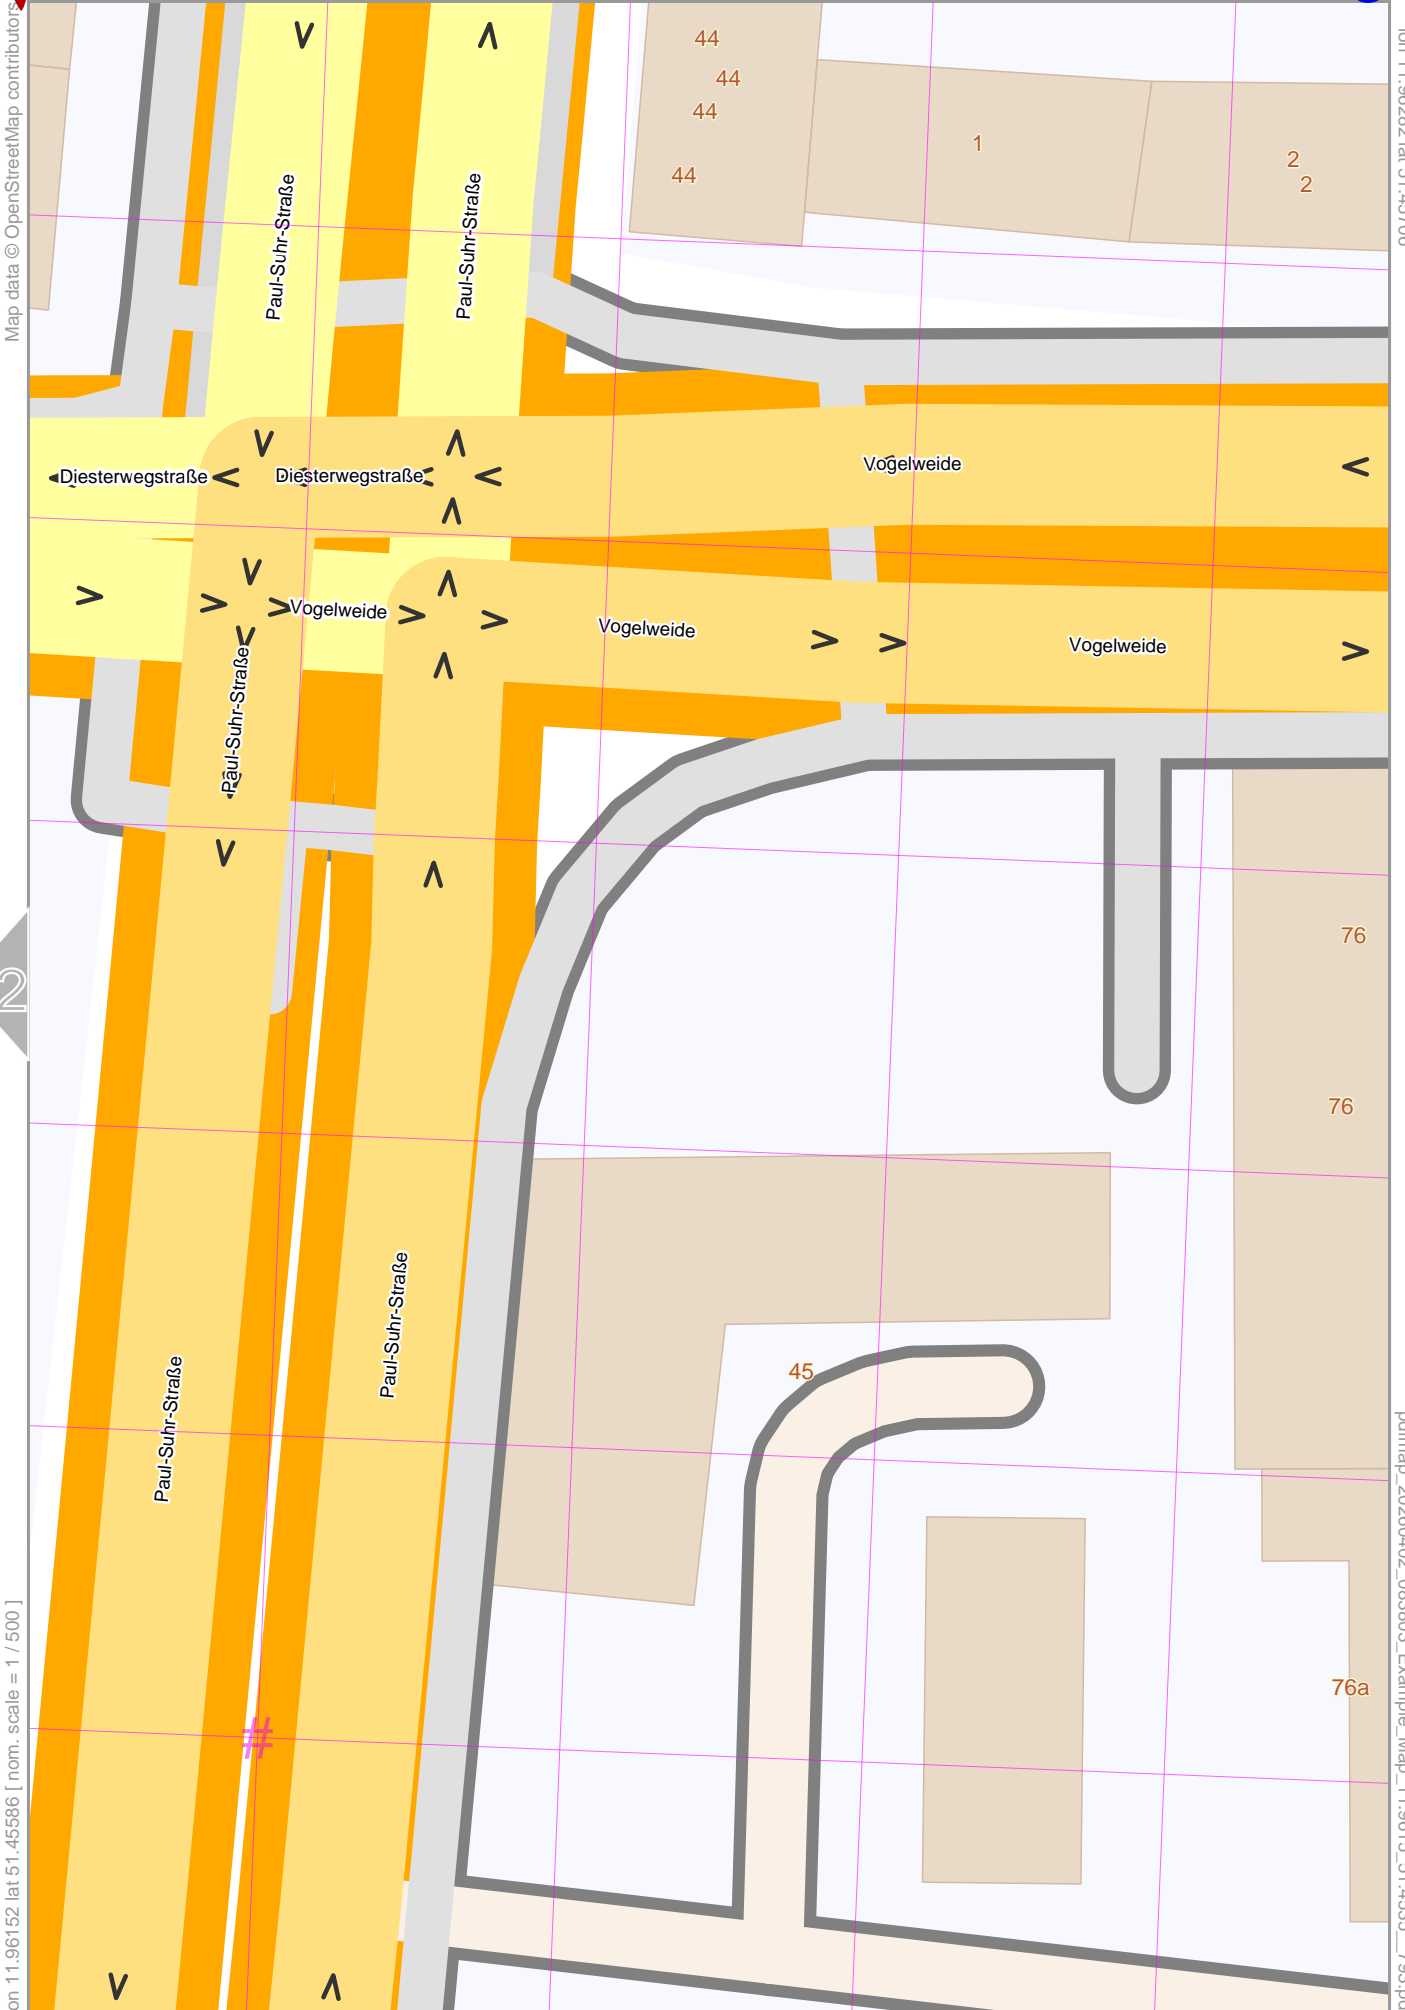

UTM: 32 U easting 705.68 km northing 5704.68 km
 UTM-Grid-width = 20m

Map data © OpenStreetMap contributors

lon 11.96282 lat 51.45706

lon 11.96162 lat 51.45586 [nom. scale = 1 / 500]

pdfmap_20260402_083803_Example_Map_11.9615_51.4535_793.pdf

Map data © OpenStreetMap contributors

lon 11.96159 lat 51.45244

lon 11.96030 lat 51.45124 [nom. scale = 1 / 500]

pdfmap_20260402_083803_Example_Map_11.9615_51.4535_793.pdf

Map data © OpenStreetMap contributors