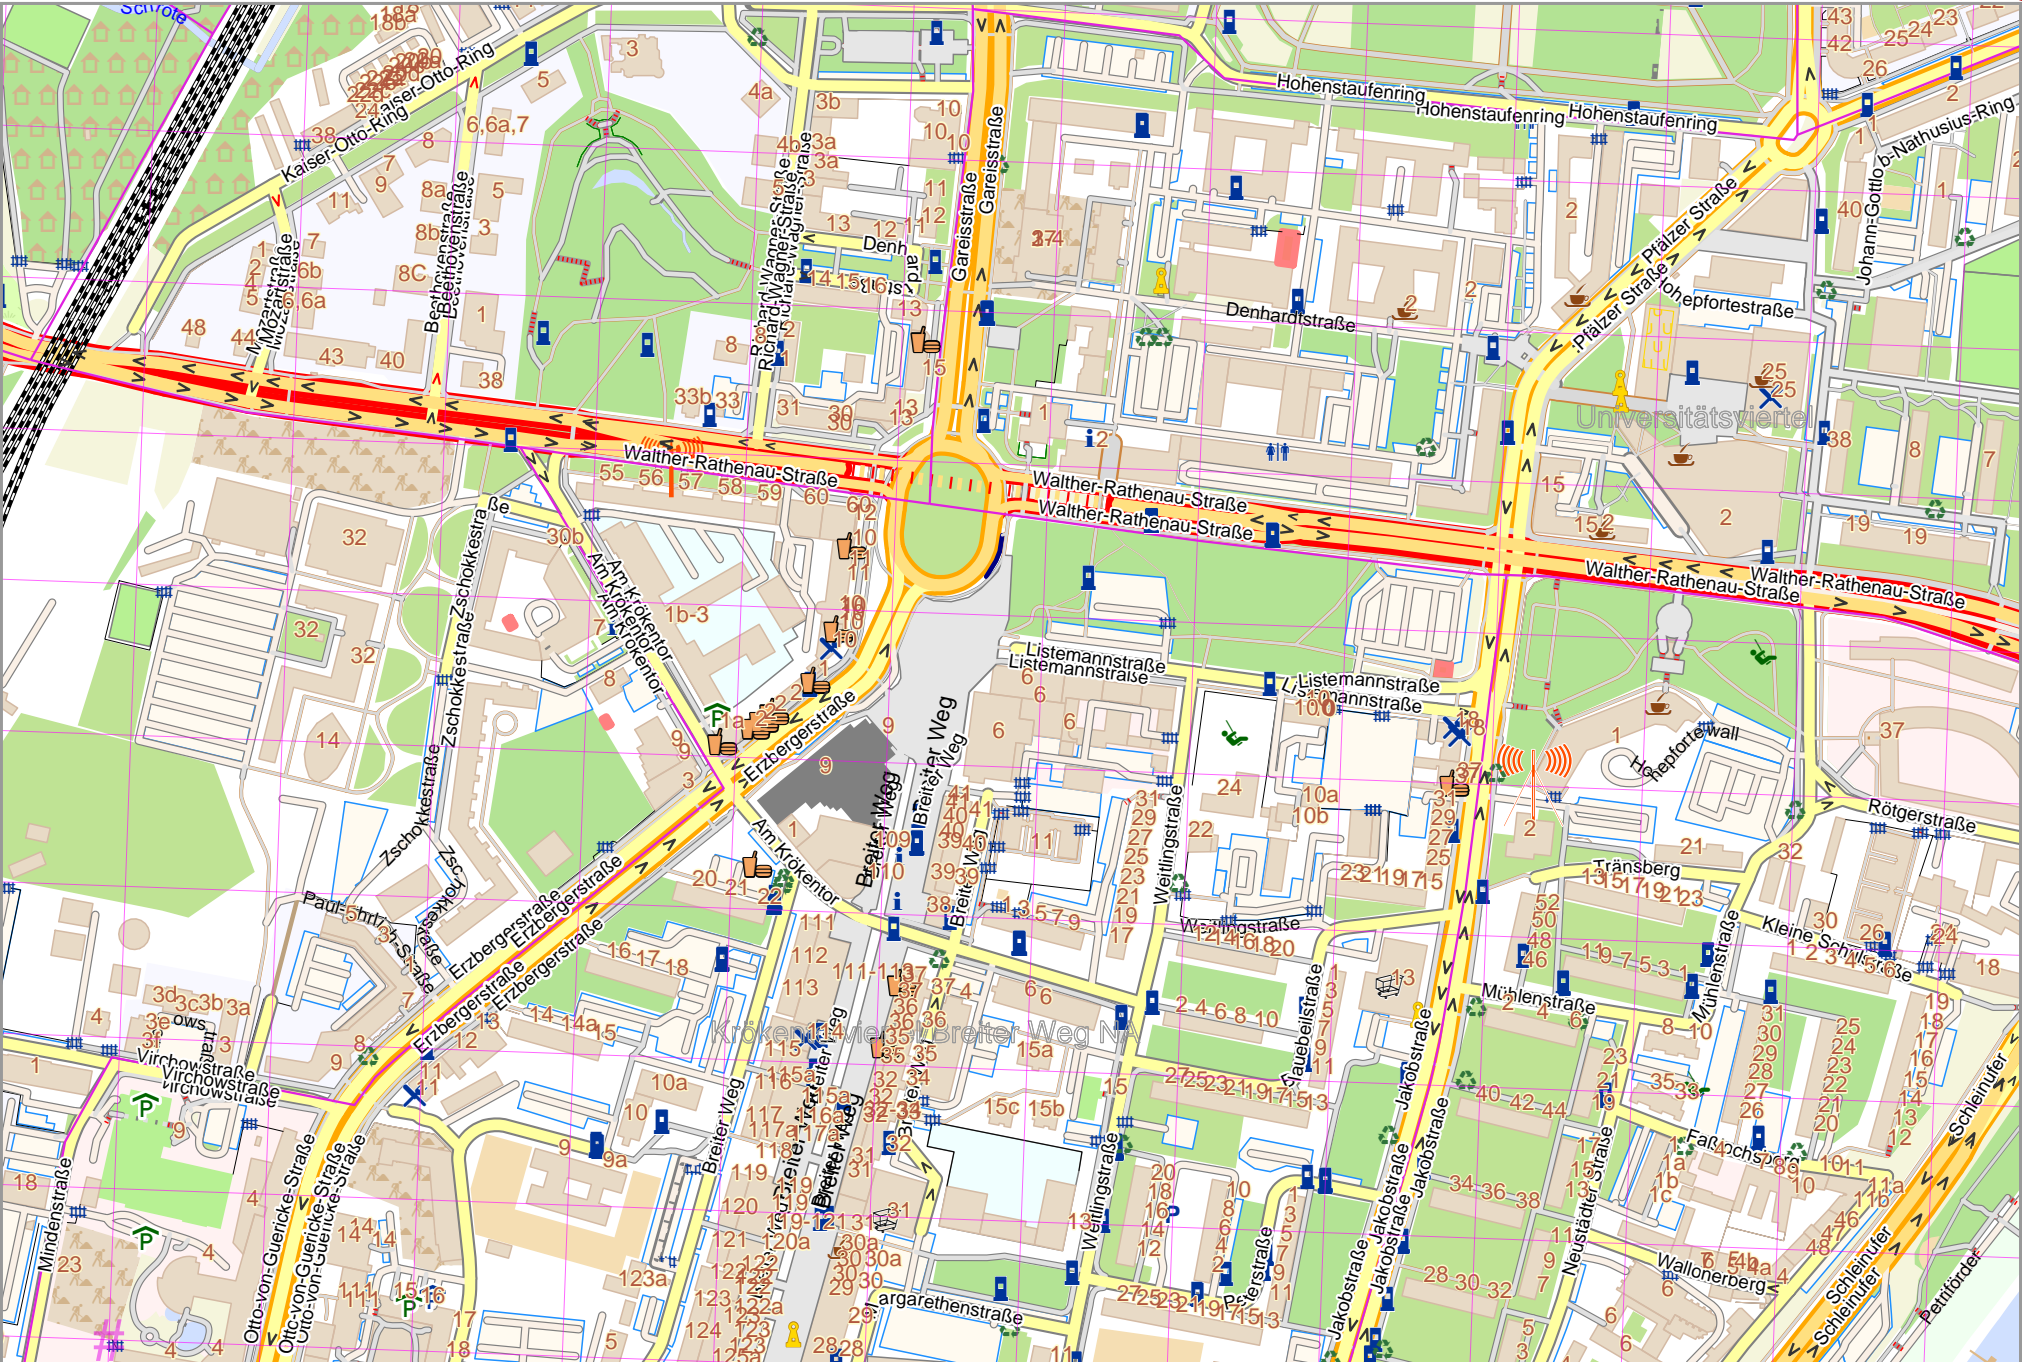

Map data © OpenStreetMap contributors

lon 11.63048 lat 52.13378 [nom. scale = 1 / 5000]

lon 11.64998 lat 52.14187

pdfmap_20260402_083251_Example_Map_11.6402_52.1378_853.pdf

UTM: 32 U easting 680.10 km northing 5779.20 km

UTM-Grid-width = 100m