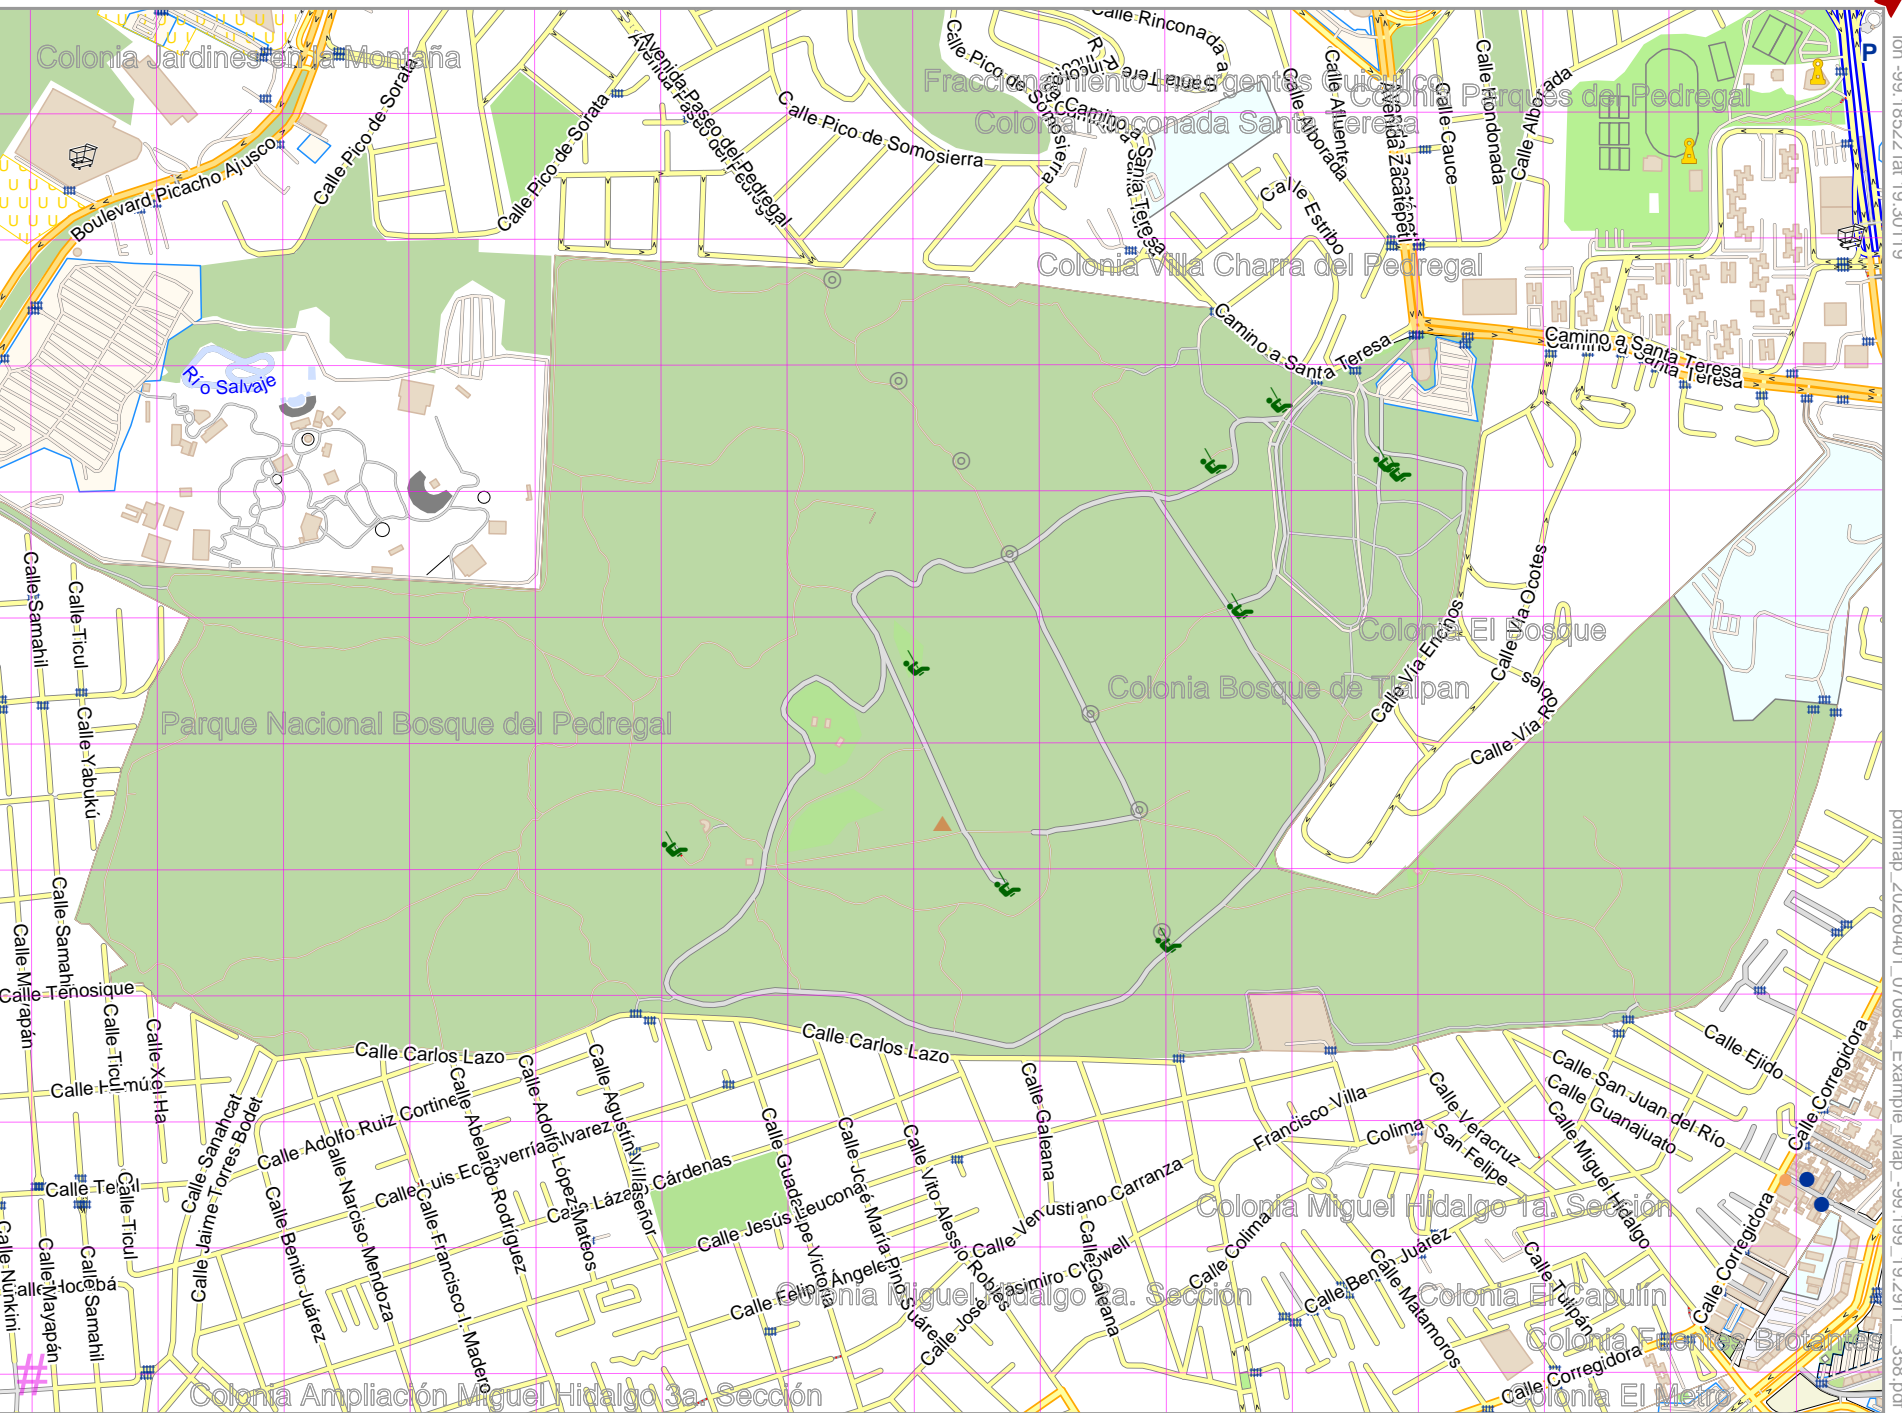

lon -99.18522 lat 19.30119

pdfmap\_20260401\_070804.Example\_Map\_-99.199\_19.2911\_358.pdf

Map data © OpenStreetMap contributors

[ nom. scale = 1 / 120000 ] 99.21370 lat 19.28103 lon

# UTM: 14 Q easting 477.60 km northing 2132.00 km  
UTM-Grid-width = 200m