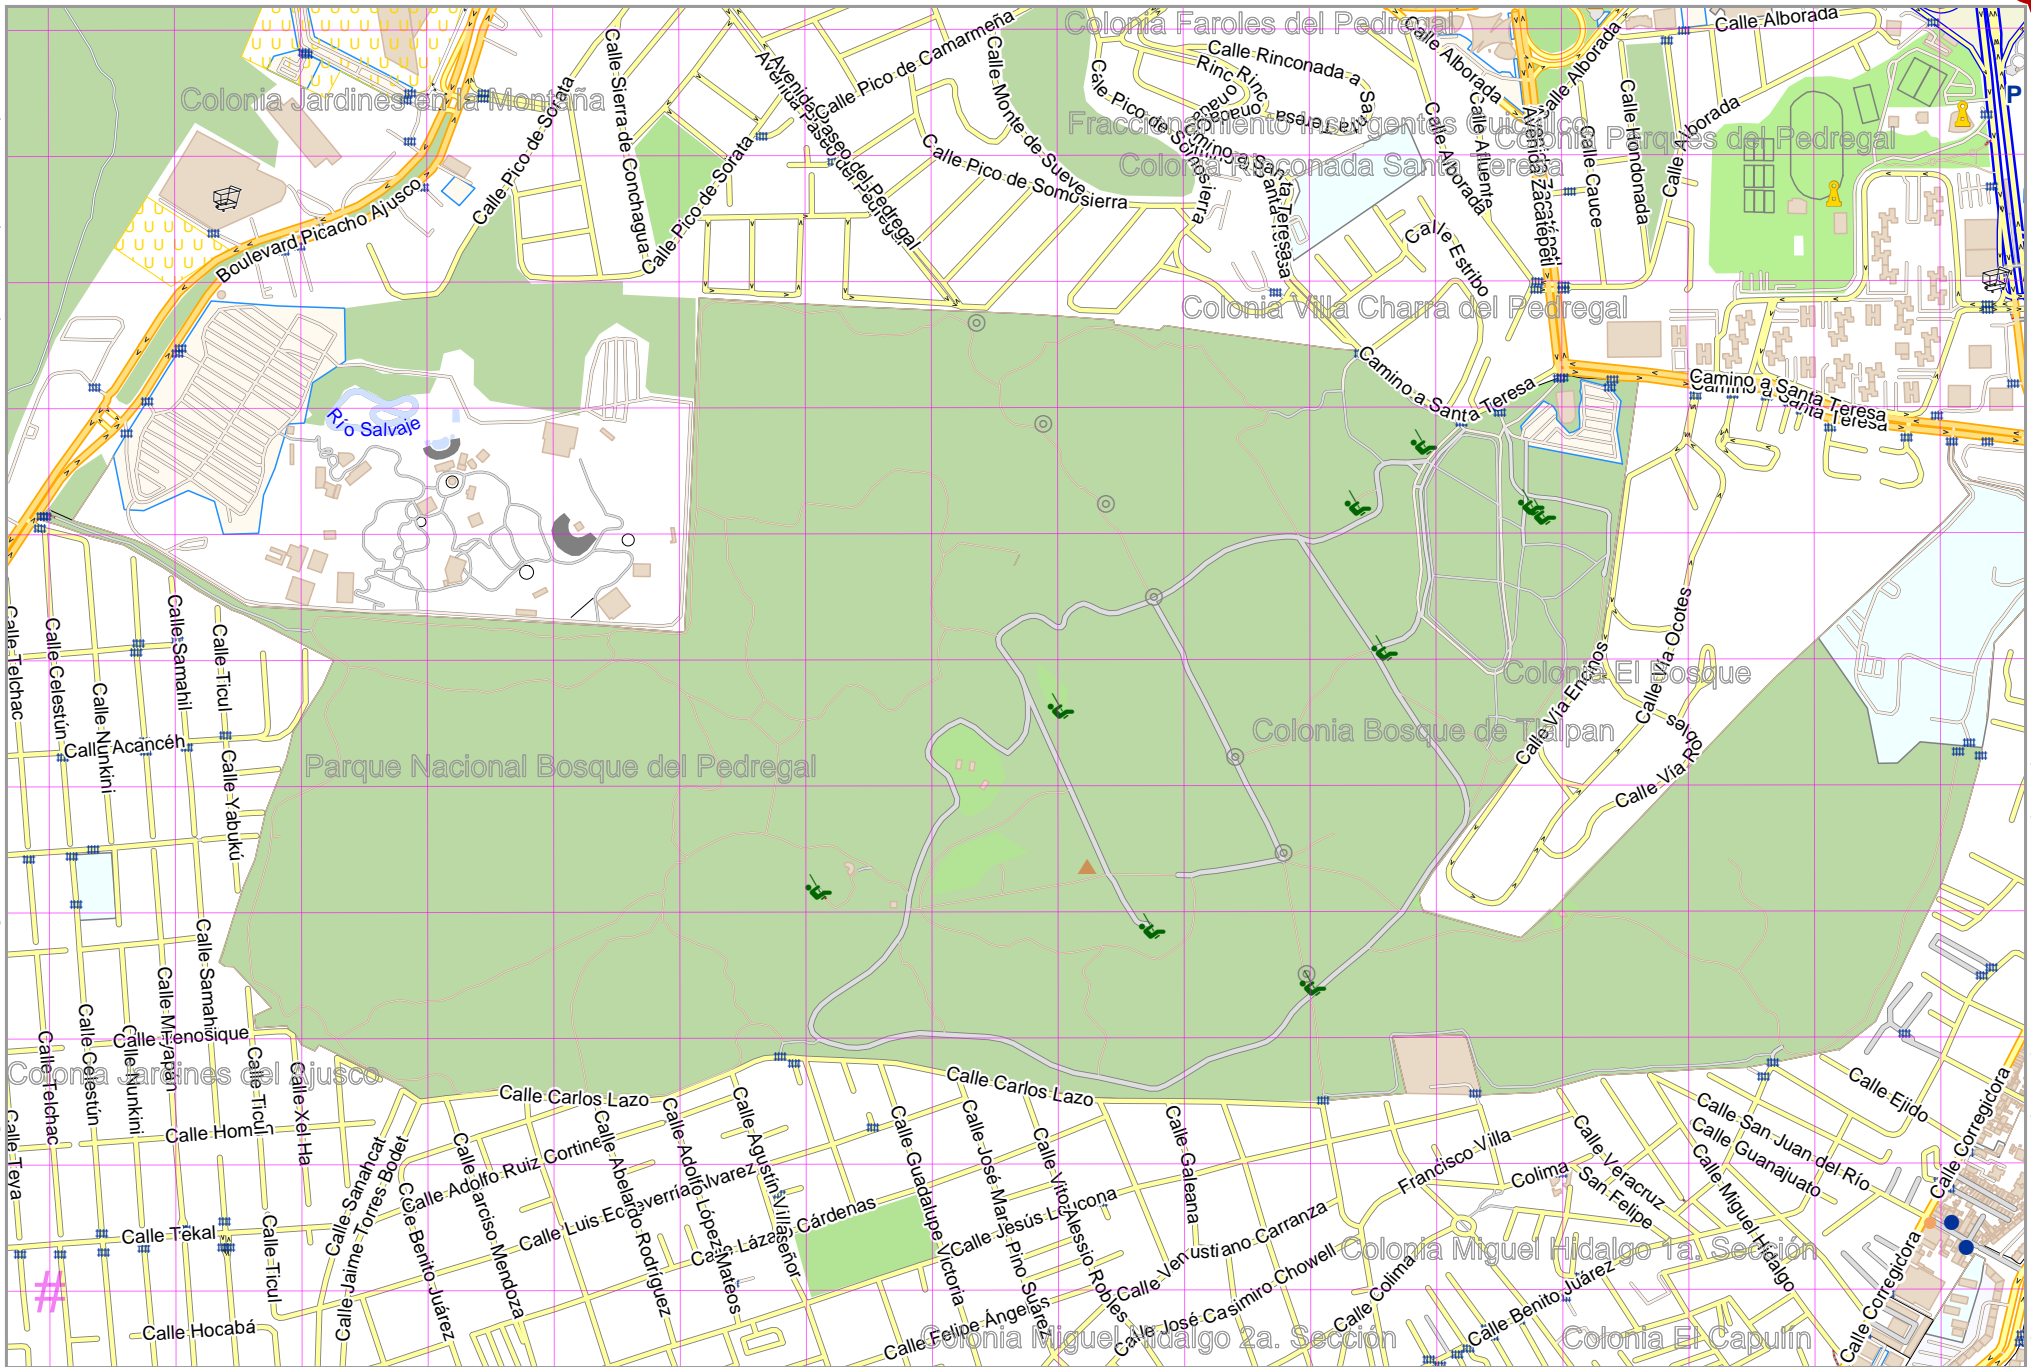

Map data © OpenStreetMap contributors

lon -99.21575 lat 19.28231 [nom. scale = 1 / 120000]

lon -99.18527 lat 19.30182

pdfmap_20260401_070034_Example_Map_-99.200_19.2920_380.pdf

UTM: 14 Q easting 477.40 km northing 2132.20 km

UTM-Grid-width = 200m

www.milvusmap.eu