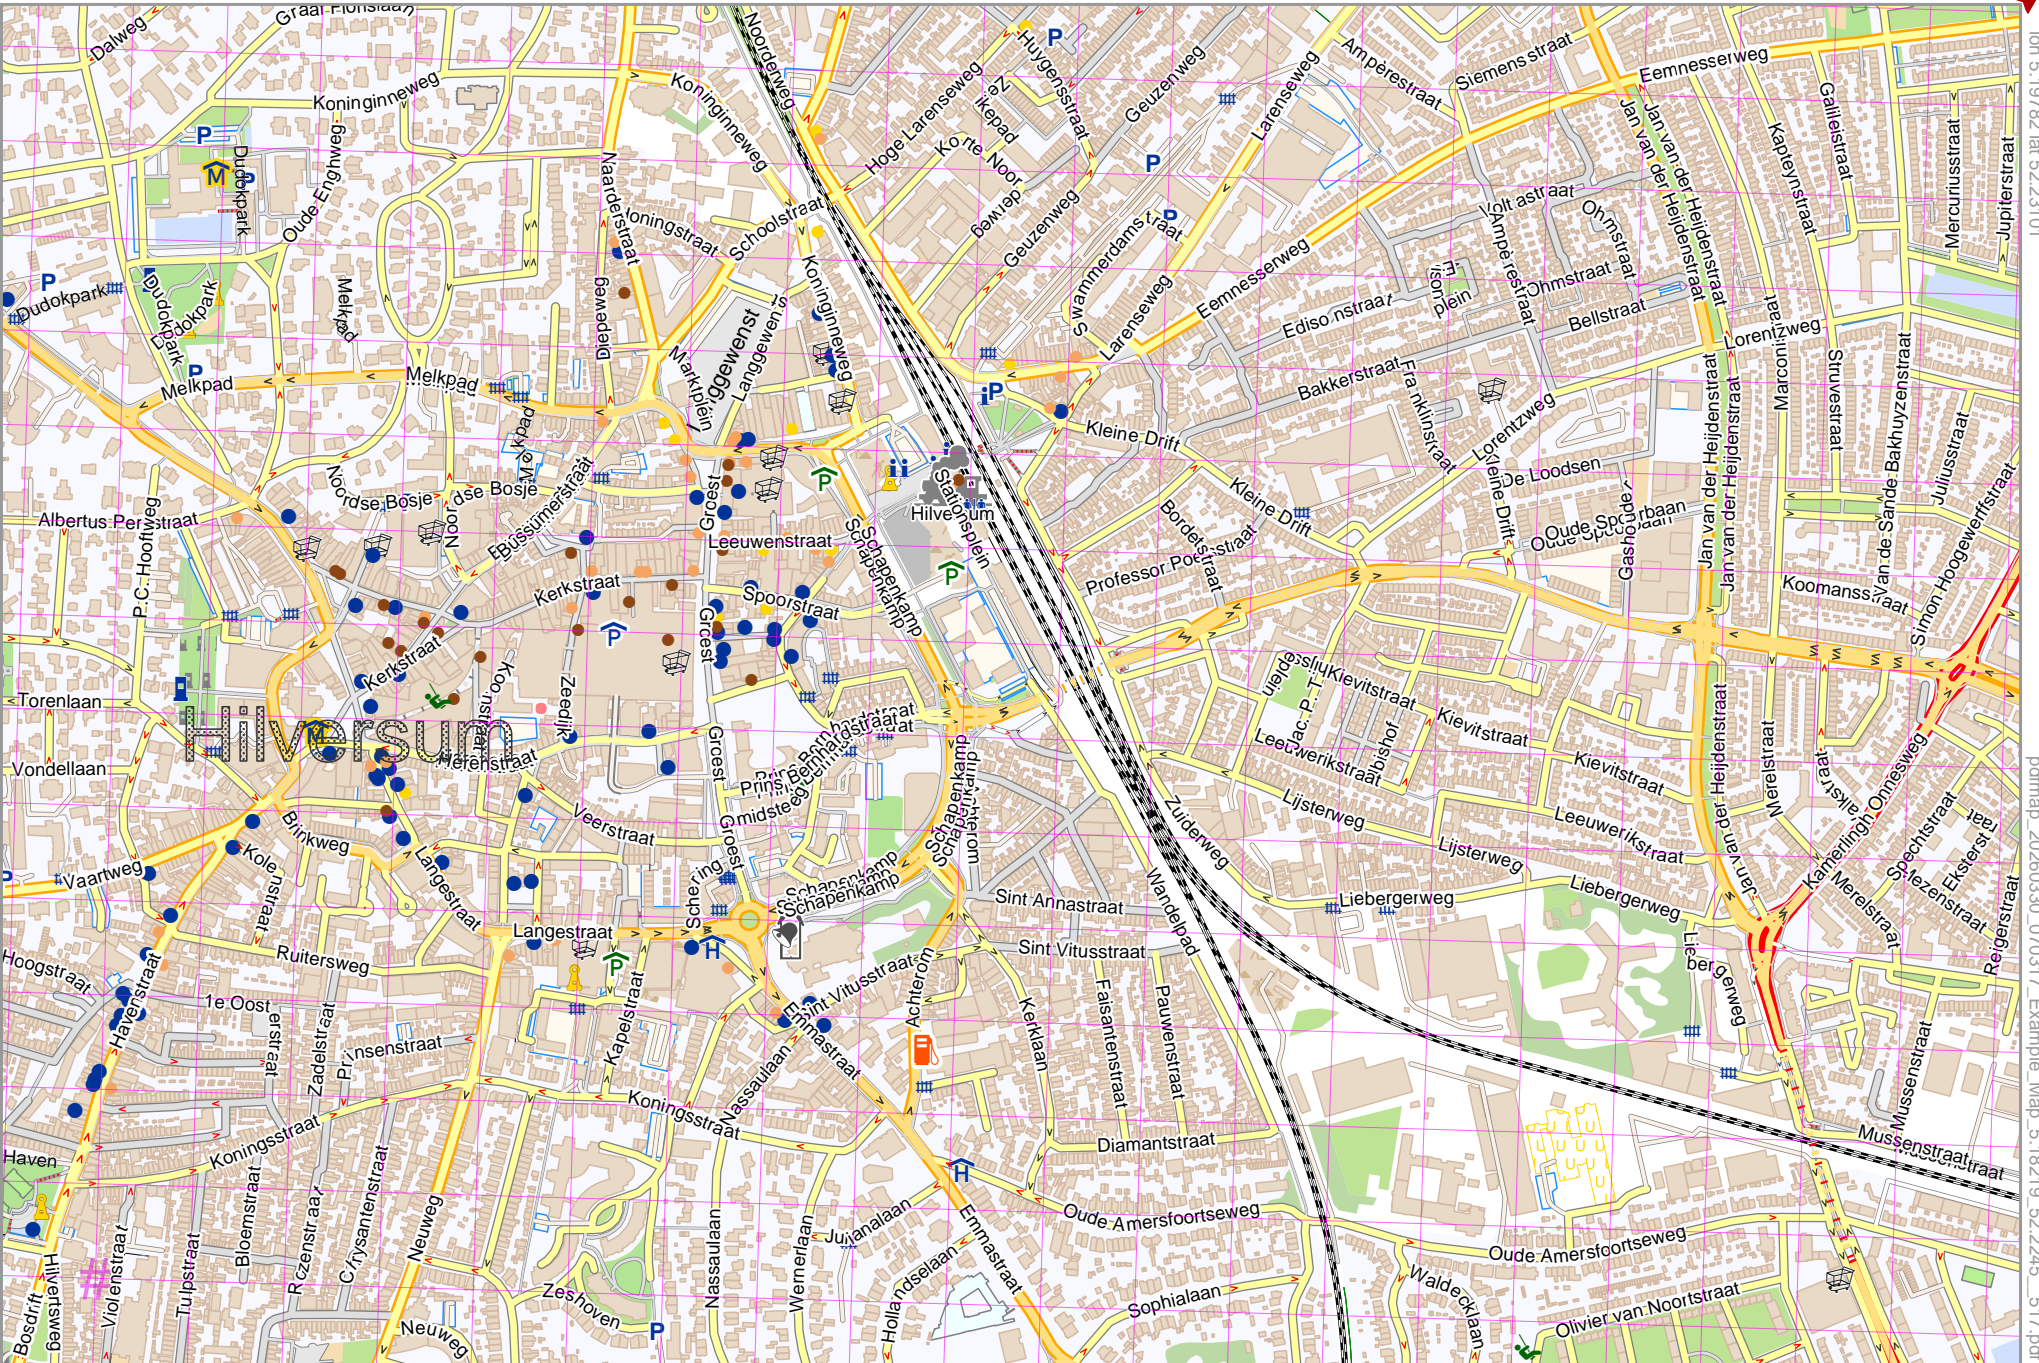

Map data © OpenStreetMap contributors

lon 5.19782 lat 52.23101

lon 5.16657 lat 52.21807 [nom. scale = 1 / 80000]

pdfmap_20260330_070317_Example_Map_5.18219_52.2245_517.pdf

UTM: 31 U easting 648.10 km northing 5787.60 km

UTM-Grid-width = 100m

www.milvusmap.eu