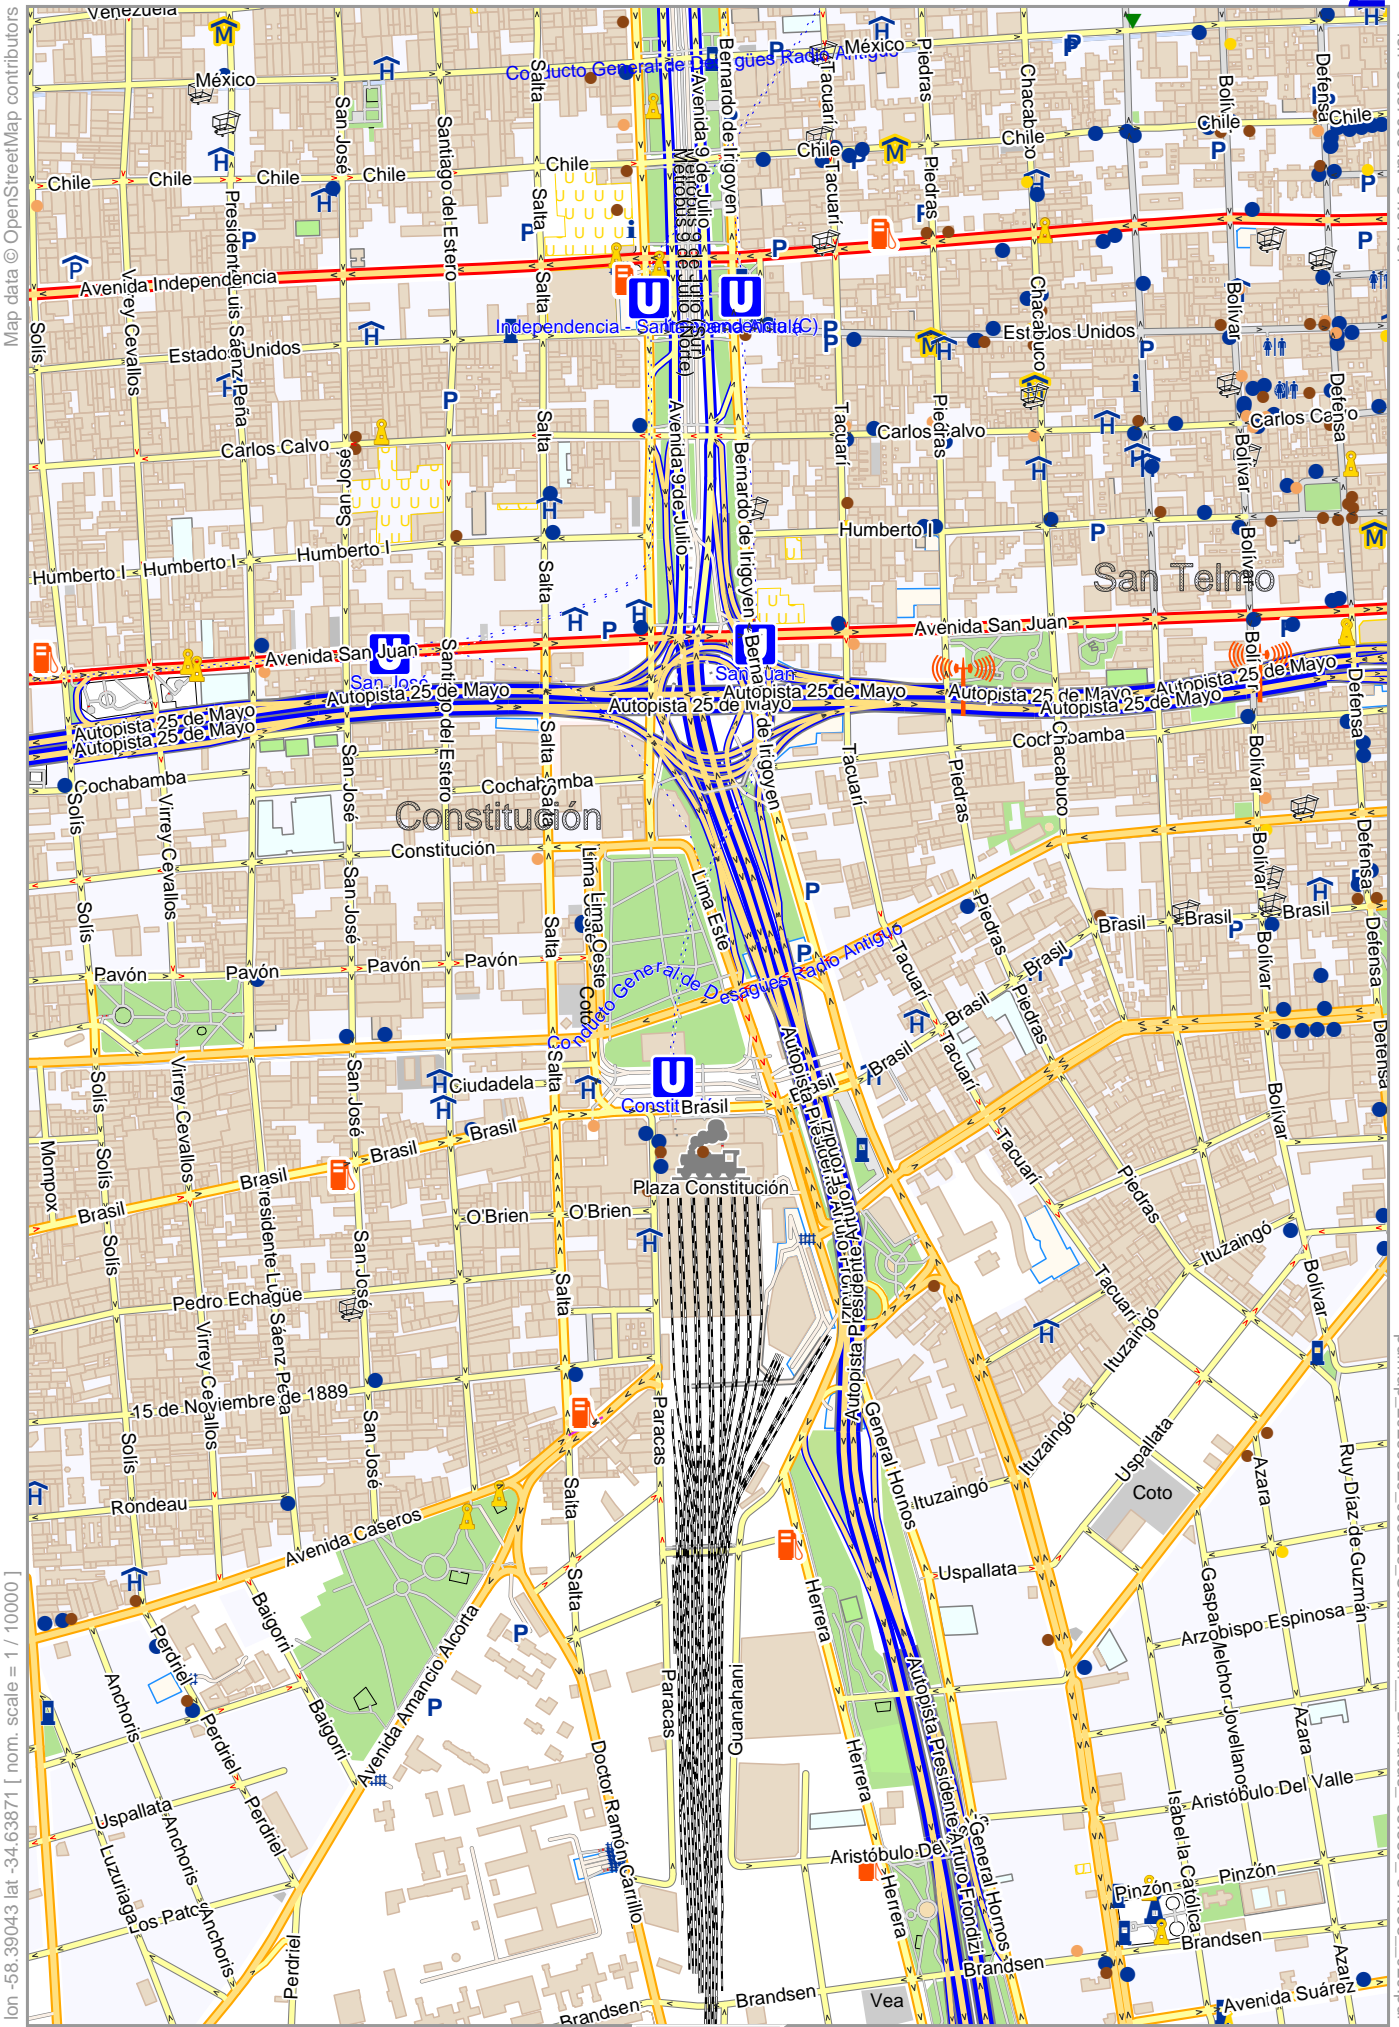

Constitución - Barracas

lon -58.37080 lat -34.61464

lon -58.39043 lat -34.66278

[nom. scale = 1 / 20000]

www.milvusmap.eu

creative commons

pdfmap_20260329_005326_Constitucion_Barracas_-58.380_-34.638_020.pdf

Constitución - Barracas

Map data © OpenStreetMap contributors

lon -56.37080 lat -34.61464

[nom. scale = 1 / 100000
lon -58.39043 lat -34.63871]

pdfmap_20260329_005326_Constitucion Barracas -56.380 -34.638 020.pdf

0 100 m 500 m

Constitución - Barracas

2

3

Map data © OpenStreetMap contributors

lon -58.37080 lat -34.63871

pdfmap_20260329_005326_Constitucion - Barracas -58.380 -34.638 -020.pdf

[nom. scale = 1 / 100000
lon -58.39043 lat -34.66278]